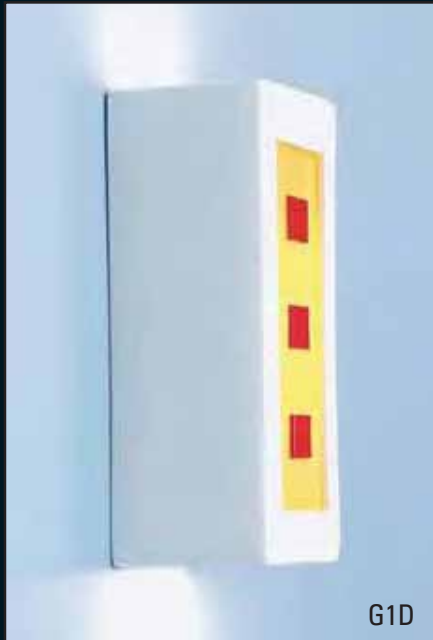

G1D

ALADDIN

The Jewel Collection

This collection features an array of stylish jewel toned fused-glass and ceramic sconces. Fused glass is created by joining layers of art glass through specialized kiln firing. The ceramic foundation is slip cast by hand, fired in our own kilns and finished in our satin white acrylic. (See page 49 for our selection of over 50 alternative colors and faux finishes.)

Our proudly American-made sconces are resistant to rust, suitable for both indoor and outdoor use, and are appropriate for incandescent and fluorescent applications.

While each piece, because of subtle variations in texture and coloration, is already unique, we take pride in our ability to create custom designs to suit your specific needs.

Item#	Dimensions	Standard Lamping	Fluorescent	Halogen	Outdoor/WET	Diffuser Option
G1D	4 1/4" w x 11" h x 4" d ADA	1-100W A19	1-13W PL	1-100W Dbl. Env.	1-100W A19 Tuff Skin	1-60W Cand. or 1-13W PL

WET Whenever there is a possibility that water may fall directly onto the fixture, specify "WET" when ordering. See "Outdoor WET" lighting options above.