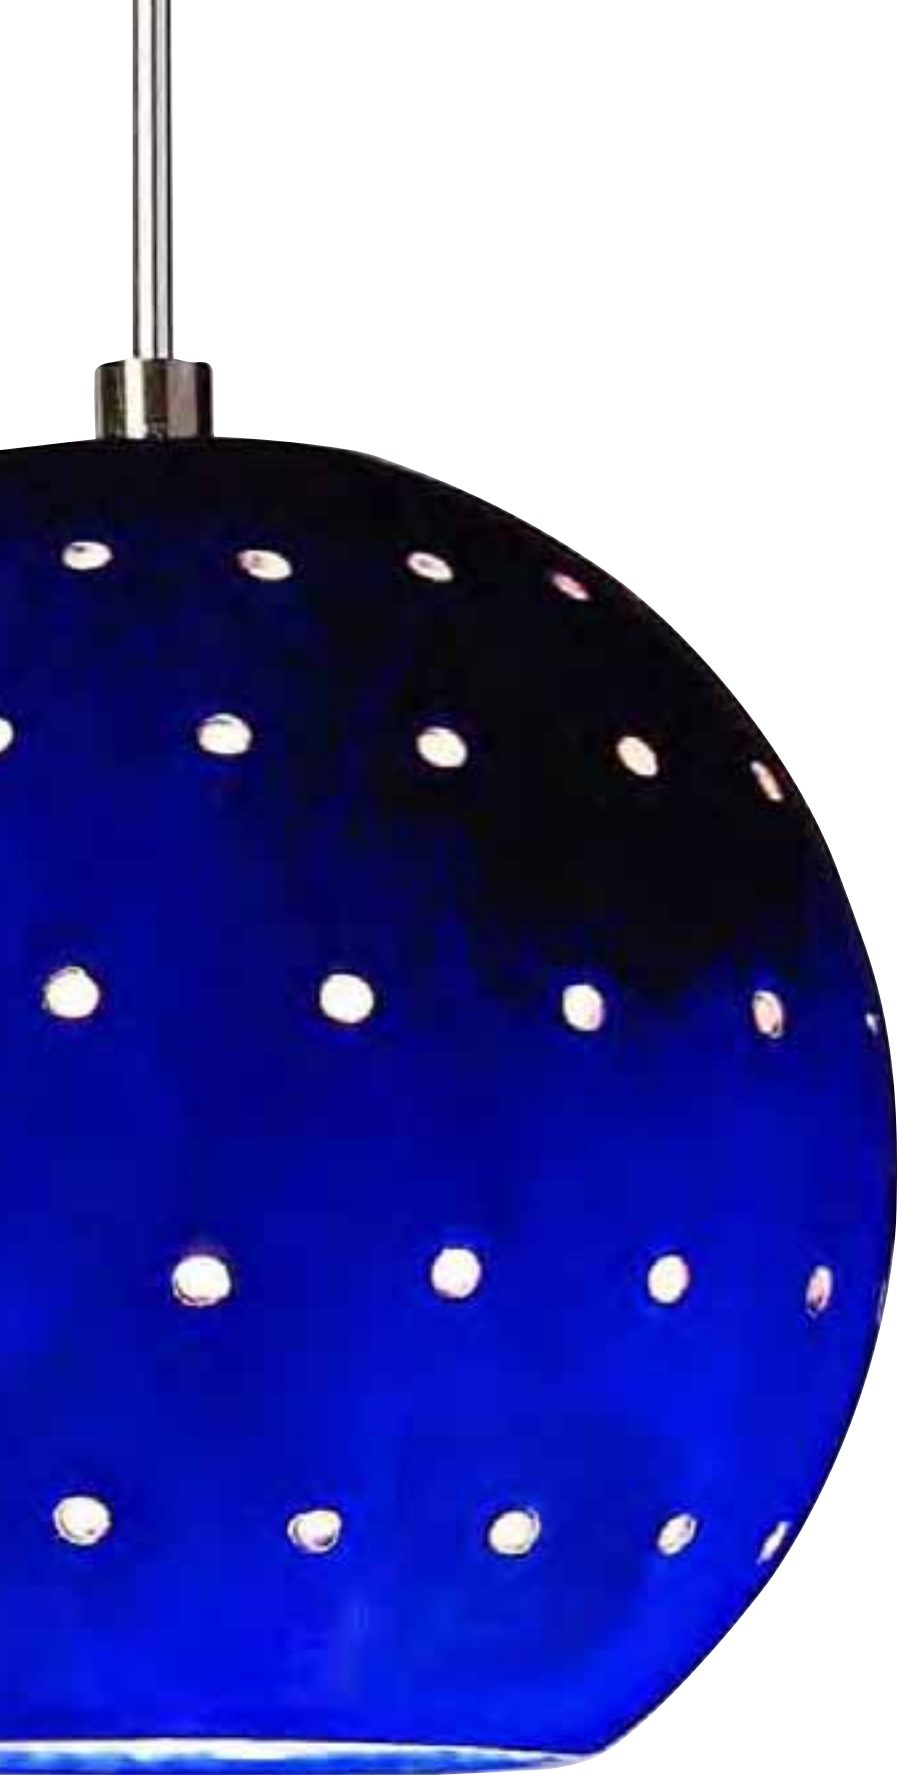

Lunar

LVMP17-MR Matador Red

LVMP17-WG White Gloss

LVMP17-CB Cobalt Blue

Create unique lunar accents with this round perforated pendant. If hung near a wall or backdrop, the light show will dazzle you.

5 1/2"w X 5"h

Wizard

LVMP18-MR Matador Red

LVMP18-CB Cobalt Blue

LVMP18-MB Matte Black

This magical cone shaped pendant is embedded with lustrous marbles that glow from within for a touch of enchantment.

3 3/4"w X 8 3/4"h

Amphora

LVMP19-WG White Gloss

LVMP19-CB Cobalt Blue

LVMP19-BG Black Gloss

The neck of this vessel shaped pendant is adorned with coiled aluminum wire, like jewelry on a goddess.

4"w X 9 1/4"h

For your convenience our pendants include everything needed for installation. To order without canopy, add "-X" to item #.