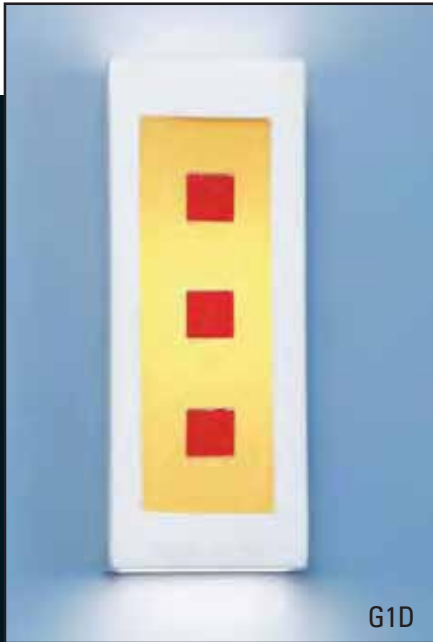

Item#	Dimensions	Standard Lamping	Fluorescent	Halogen	Outdoor/WET	Diffuser Option
G1A	4 1/4" w x 11" h x 4" d ADA	1-100W A19	1-13W PL	1-100W Dbl. Env.	1-100W A19 Tuff Skin	1-60W Cand. or 1-13W PL
G1B	4 1/4" w x 11" h x 4" d ADA	1-100W A19	1-13W PL	1-100W Dbl. Env.	1-100W A19 Tuff Skin	1-60W Cand. or 1-13W PL
G1C	4 1/4" w x 11" h x 4" d ADA	1-100W A19	1-13W PL	1-100W Dbl. Env.	1-100W A19 Tuff Skin	1-60W Cand. or 1-13W PL