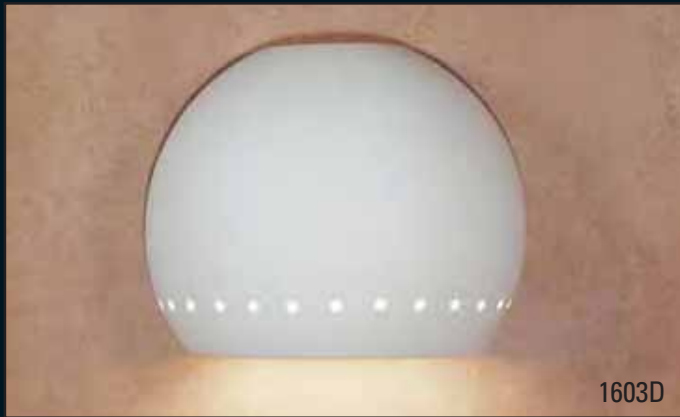

1603D

ST. VINCENT DOWNLIGHT