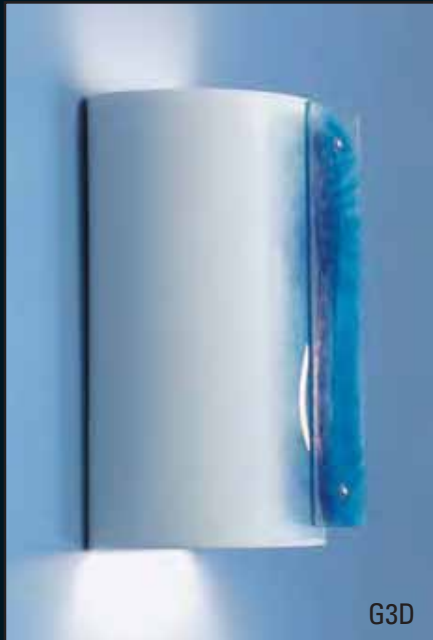

G3D

NIAGARA