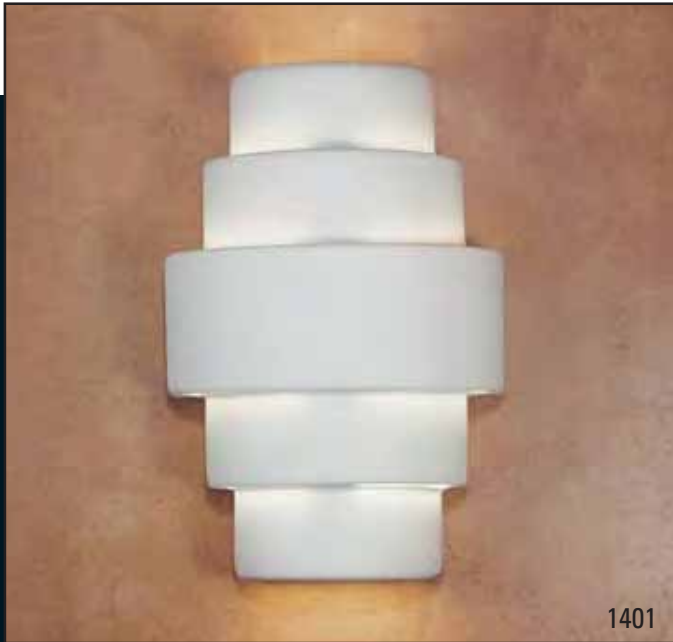

SAN MARCOS

Item#	Dimensions	Standard Lamping	Fluorescent	Halogen	Outdoor/Wet	Diffuser Option
1401	9 3/4"w x 15"h x 5 3/4"d	2-100W A19	2-13W PL	2-100W Dbl. Env.	1-100W A19 Tuff Skin	1-100W A19 or 2-13W PL
1402	9 3/4"w x 9 1/2"h x 5 3/4"d	1-100W A19	2-13W PL	1-100W Dbl. Env.	1-100W A19 Tuff Skin	1-60W Cand. or 2-13W PL
1403	9 3/4"w x 9 1/2"h x 5 3/4"d	1-100W A19	1-13W PL	1-100W Dbl. Env.	1-100W A19 Tuff Skin	N/A
1404	9 3/4"w x 9 1/2"h x 5 3/4"d	1-100W A19	1-13W PL	1-100W Dbl. Env.	1-100W A19 Tuff Skin	1-60W Cand. or 2-13W PL