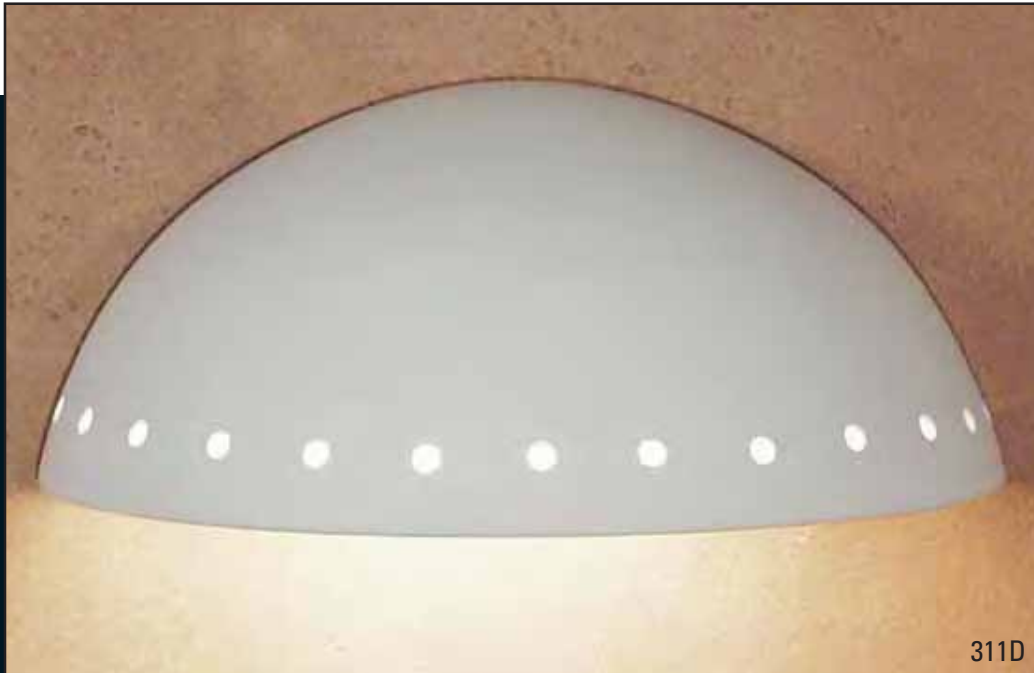

311D

312

Item#	Dimensions	Standard Lamping	Fluorescent	Halogen	Outdoor/WET	Diffuser Option
311D	24"w x 12 1/4"h x 11 3/4"d	2-100W A19	2-13W PL	2-100W Dbl. Env.	Standard or Fluorescent	N/A
312	24"w x 12 1/4"h x 11 3/4"d	2-100W A19	2-13W PL	2-100W Dbl. Env.	2-100W A19 Tuff Skin	2-60W A15 or 2-13W PL