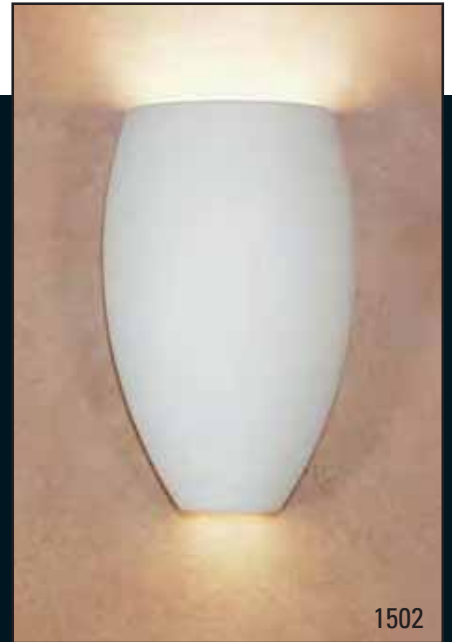

1502
ARUBA

Coordinating Fixtures

Item#	Dimensions	Standard Lamping	Fluorescent	Halogen	Outdoor/Wet	Diffuser Option
1501	6"w x 9 3/4"h x 4"d ADA	1-100W A19	1-13W PL	1-100W Dbl. Env.	N/A	N/A
1501D	6"w x 9 3/4"h x 4"d ADA	1-100W A19	1-13W PL	1-100W Dbl. Env.	Standard or Fluorescent	N/A
1502	6"w x 9 3/4"h x 4"d ADA	1-100W A19	1-13W PL	1-100W Dbl. Env.	N/A	N/A
1503	6"w x 9 3/4"h x 4"d ADA	1-100W A19	1-13W PL	1-100W Dbl. Env.	N/A	N/A
1504	6"w x 9 3/4"h x 4"d ADA	1-100W A19	1-13W PL	1-100W Dbl. Env.	N/A	N/A

Whenever there is a possibility that water may fall directly onto the fixture, specify "WET" when ordering. See "Outdoor/WET" lighting options above.