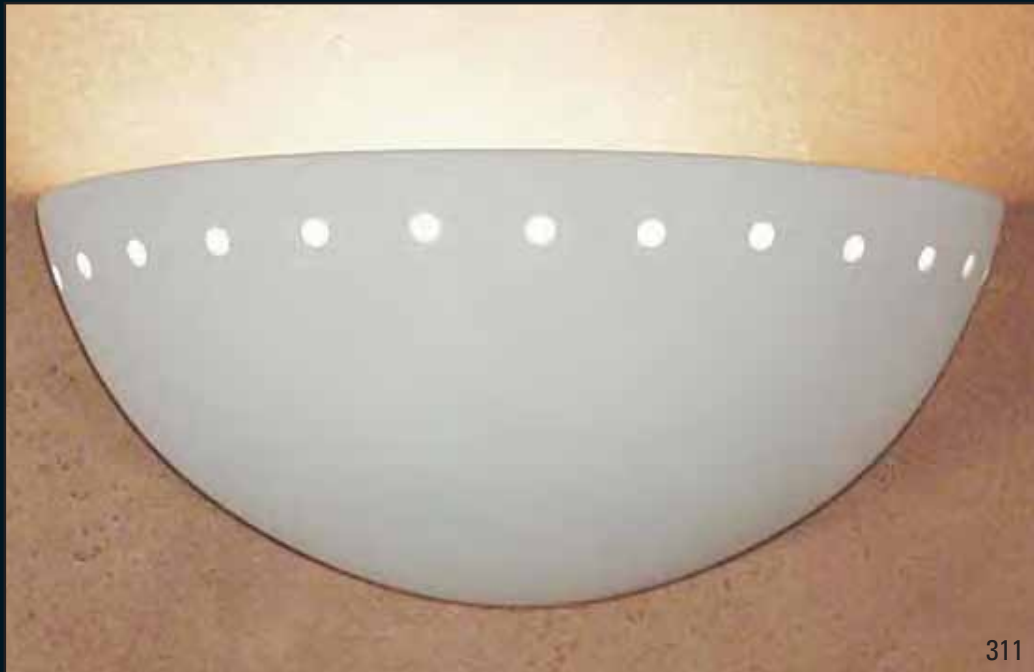

GREAT CYPRUS

Item#	Dimensions	Standard Lamping	Fluorescent	Halogen	Outdoor/Wet	Diffuser Option
310	24"w x 12 1/4"h x 11 3/4"d	2-100W A19	2-13W PL	2-100W Dbl. Env.	2-100W A19 Tuff Skin	2-60W A15 or 2-13W PL
311	24"w x 12 1/4"h x 11 3/4"d	2-100W A19	2-13W PL	2-100W Dbl. Env.	N/A	2-60W A15 or 2-13W PL