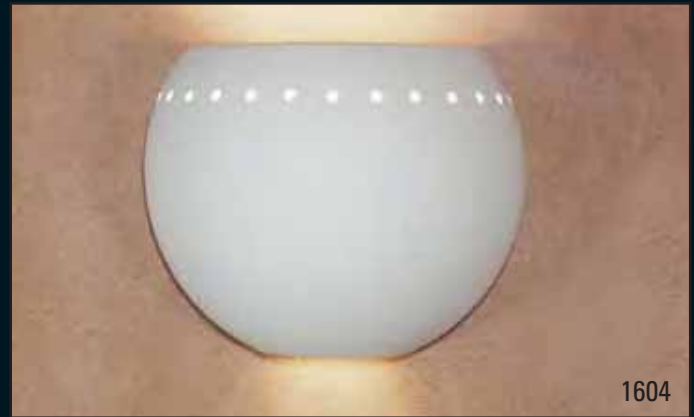

1604

ST. LUCIA

Item#	Dimensions	Standard Lamping	Fluorescent	Halogen	Outdoor/Wet	Diffuser Option
1601	9 1/2"w x 7 1/2"h x 5"d	1-100W A19	1-13W PL	1-100W Dbl. Env.	N/A	1-60W Cand. or 1-13W PL
1601D	9 1/2"w x 7 1/2"h x 5"d	1-100W A19	1-13W PL	1-100W Dbl. Env.	Standard or Fluorescent	N/A
1602	9 1/2"w x 7 1/2"h x 5"d	1-100W A19	1-13W PL	1-100W Dbl. Env.	N/A	1-60W Cand. or 1-13W PL
1603	9 1/2"w x 7 1/2"h x 5"d	1-100W A19	1-13W PL	1-100W Dbl. Env.	N/A	1-60W Cand. or 1-13W PL
1603D	9 1/2"w x 7 1/2"h x 5"d	1-100W A19	1-13W PL	1-100W Dbl. Env.	Standard or Fluorescent	N/A
1604	9 1/2"w x 7 1/2"h x 5"d	1-100W A19	1-13W PL	1-100W Dbl. Env.	N/A	1-60W Cand. or 1-13W PL