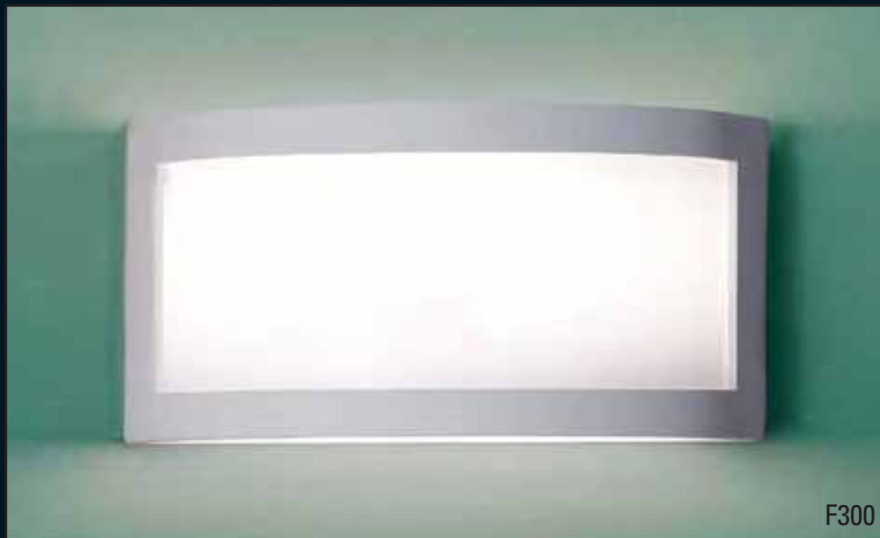

TRANSLUCENCY

Item#	Dimensions	Standard Lamping	Fluorescent	Halogen	Outdoor WET	Diffuser Option
F200I	7 3/4" w X 10 1/4" h X 4" d ADA	1-13W PL	Standard	N/A	Sealed top 1-13W PL	1-13W PL
F200J	7 3/4" w X 10 1/4" h X 4" d ADA	1-13W PL	Standard	N/A	Sealed top 1-13W PL	1-13W PL
F300	14 1/4" w x 7" h x 4" d ADA	1-13W PL	Standard	N/A	Sealed top 1-13W PL	1-13W PL