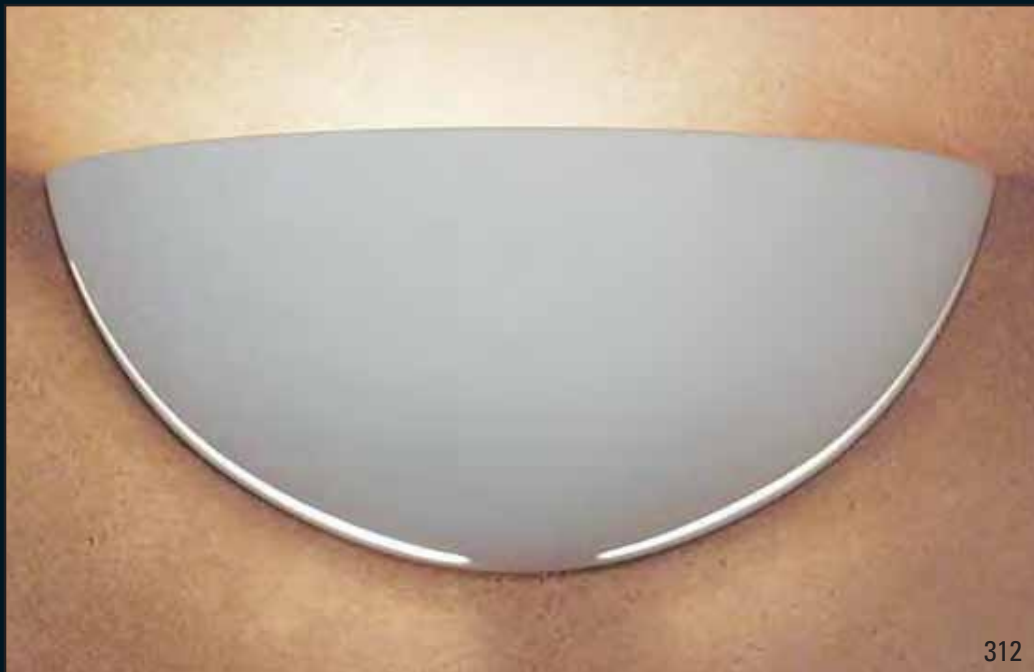

GREAT CYPRUS DOWNLIGHT

312

GREAT CAPRI

Item#	Dimensions	Standard Lamping	Fluorescent	Halogen	Outdoor/WET	Diffuser Option
311D	24"w x 12 1/4"h x 11 3/4"d	2-100W A19	2-13W PL	2-100W Dbl. Env.	Standard or Fluorescent	N/A
312	24"w x 12 1/4"h x 11 3/4"d	2-100W A19	2-13W PL	2-100W Dbl. Env.	2-100W A19 Tuff Skin	2-60W A15 or 2-13W PL