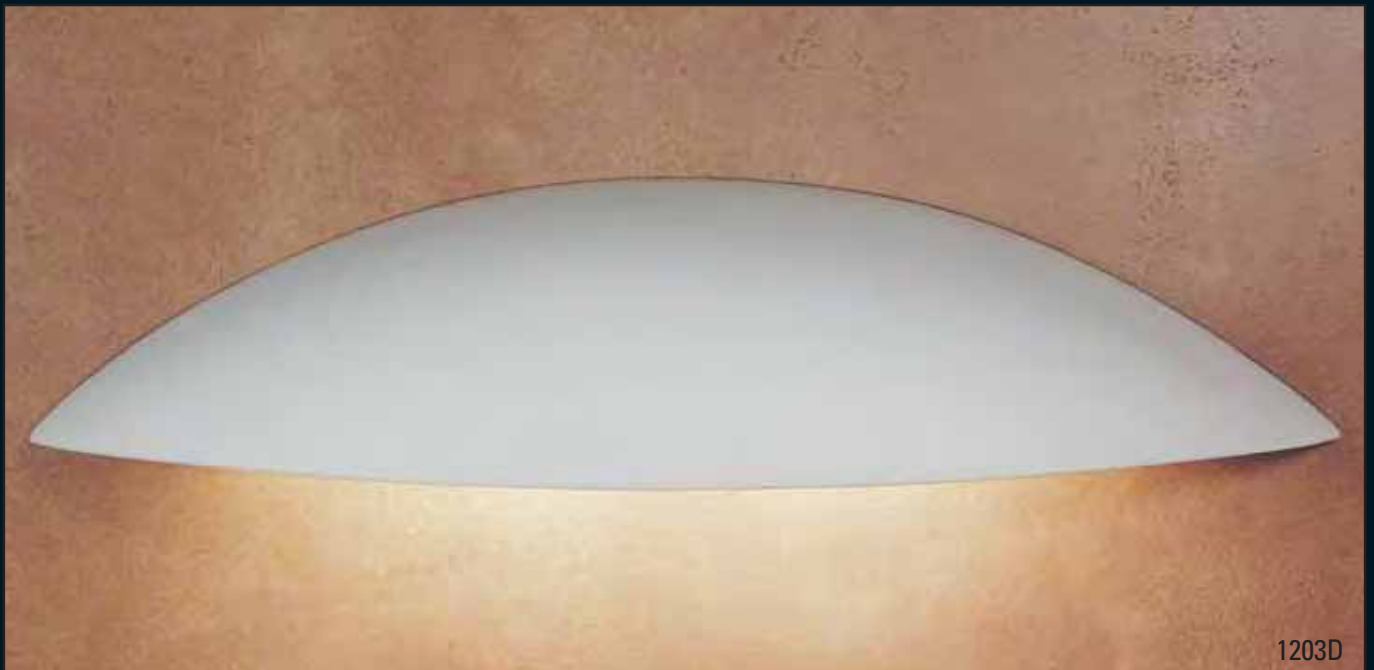

1203D

GREAT MAUI DOWNLIGHT

Item#	Dimensions	Standard Lamping	Fluorescent	Halogen	Outdoor/Wet	Diffuser Option
1202	22"w x 4 1/2"h x 4 3/4"d	2-100W A19	2-13W PL	2-100W Dbl. Env.	1-100W A19 Tuff Skin	N/A
1202ADA	22"w x 4 1/2"h x 4"d ADA	1-100W A19	1-13W PL	N/A	N/A	N/A
1203	34 1/4"w x 7"h x 7 1/2"d	2-100W A19	2-13W PL	2-100W Dbl. Env.	N/A	N/A
1203D	34 1/4"w x 7"h x 7 1/2"d	2-100W A19	2-13W PL	2-100W Dbl. Env.	Standard or Fluorescent	N/A