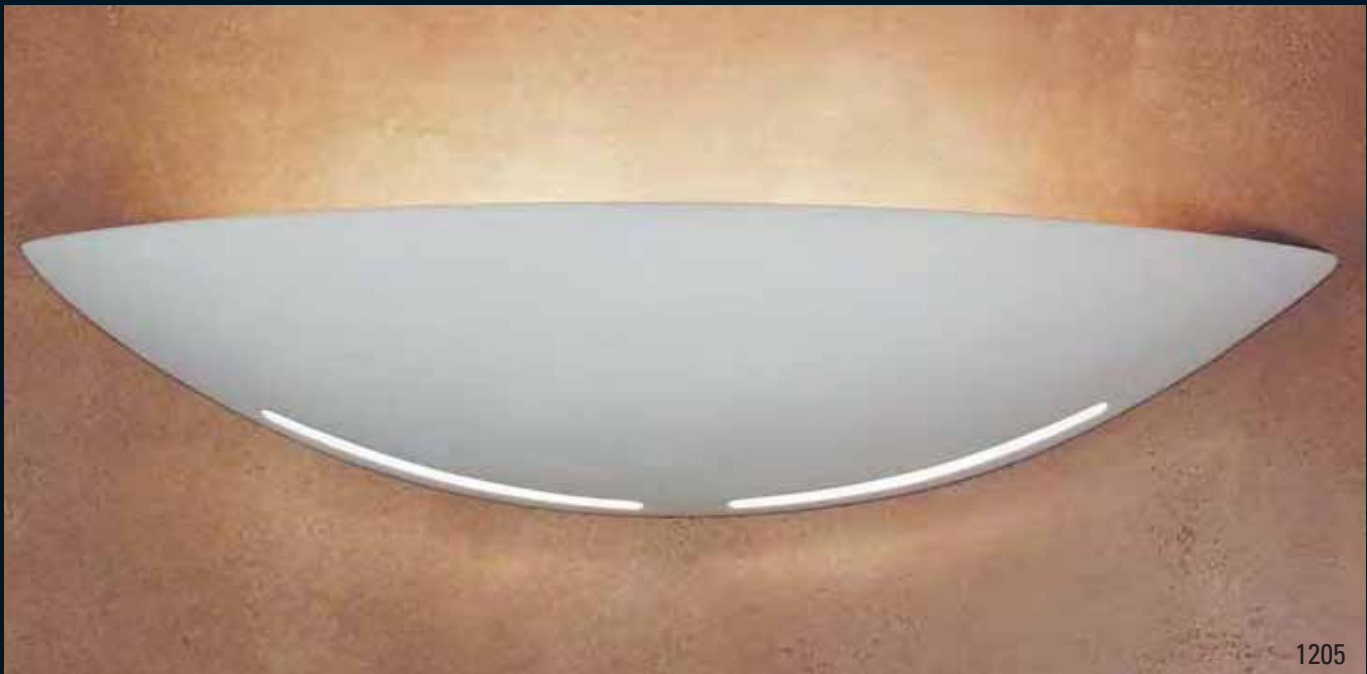

GREAT KAUAI

Item#	Dimensions	Standard Lamping	Fluorescent	Halogen	Outdoor/Wet	Diffuser Option	
1204	34 1/4"w x 7"h x 7 1/2"d	2-100W	A19	2-13W PL	2-100W Dbl. Env.	2-100W A19 Tuff Skin	N/A
1205	34 1/4"w x 7"h x 7 1/2"d	2-100W	A19	2-13W PL	2-100W Dbl. Env.	2-100W A19 Tuff Skin	N/A