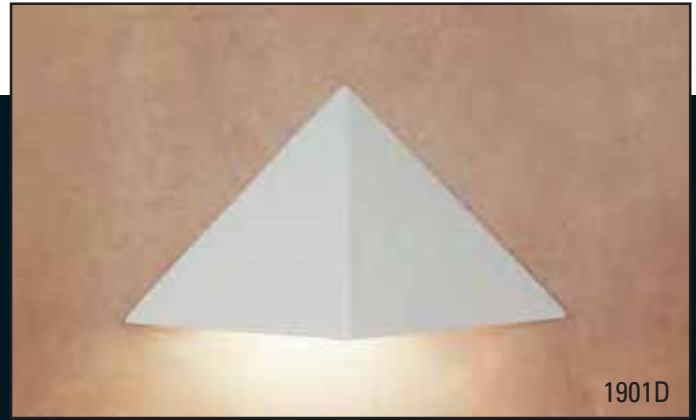

1901

1901D

1902

1902D

1903

1904

Item#	Dimensions	Standard Lamping	Fluorescent	Halogen	Outdoor/Wet	Diffuser Option
1901	13 1/4"w x 7 1/4"h x 6 1/4"d	1-60W Cand.	1-13W PL	N/A	N/A	N/A
1901D	13 1/4"w x 7 1/4"h x 6 1/4"d	1-60W Cand.	1-13W PL	N/A	Standard or Fluorescent	N/A
1902	18"w x 9 1/2"h x 8 1/4"d	1-100W A19	2-13W PL	1-100W Dbl. Env.	N/A	1-60W Cand. or 2-13W PL
1902D	18"w x 9 1/2"h x 8 1/4"d	1-100W A19	2-13W PL	1-100W Dbl. Env.	Standard or Fluorescent	N/A
1903	13 1/4"w x 5 3/4"h x 6 1/4"d	1-60W Cand.	1-13W PL	1-100W Dbl. Env.	N/A	N/A
1904	18"w x 7 1/2"h x 8 1/4"d	1-100W A19	2-13W PL	1-100W Dbl. Env.	1-100W A19 Tuff Skin	1-60W Cand. or 2-13W PL