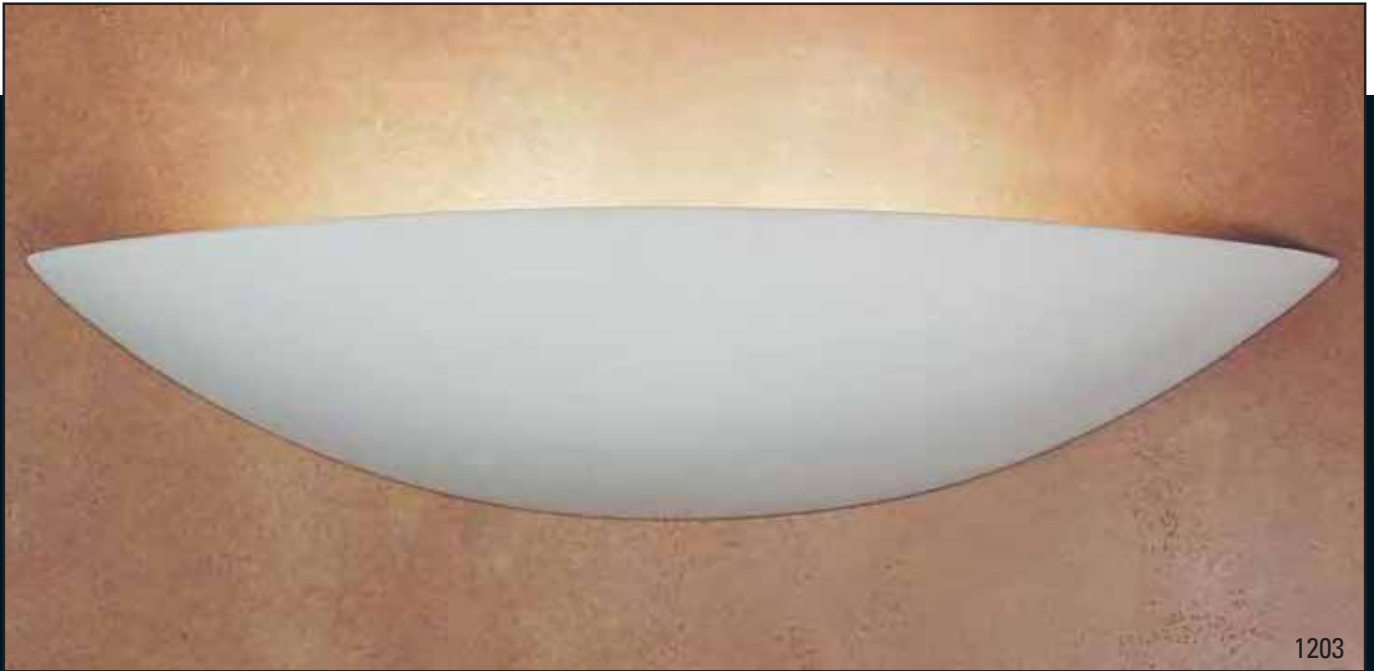

1203

GREAT MAUI