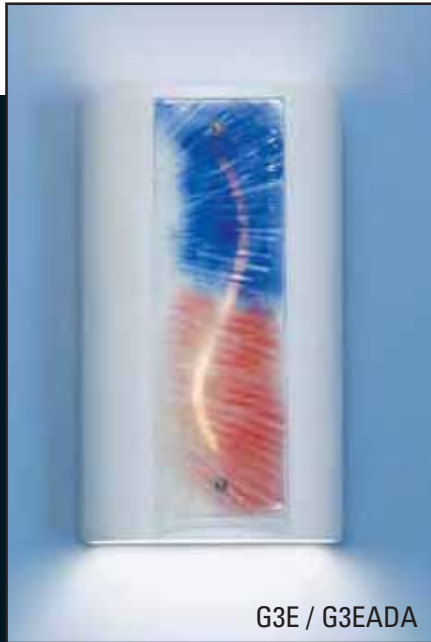

G3D / G3DADA

G3E / G3EADA

FOURTH OF JULY