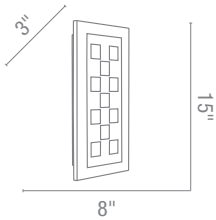

2219 etro Wall Fixture
1Lt x 100w alo en 120- " (- Base
Finish BS Glass PL
CE L a " Fluorescent -ailable