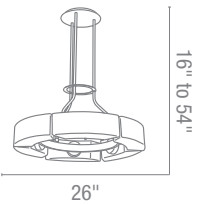

Included 10ft of Cable & Cord

CETL Dry

23979 Gemini Crystal Chandelier
 7Lt x 75w Halogen 120v JCD (G-9 Base)
Finish CH **Glass** CCL
Included 10ft of Cable & Cord
 CETL Damp

62317 Titanium Chandelier
 6Lt x 100w Halogen 120v J78 (T-3 Base)
Finish BS **Glass** FST
Included 10ft of Cable & Cord
 CETL Dry