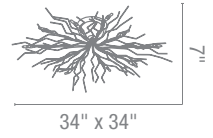

55504 Sol Semi-Flush

10Lt x 10w Halogen 12v JC (G-4 Base)

Finish CH

CETL Damp

34" x 34"

55505 Sol Semi-Flush

10Lt x 10w Halogen 12v JC (G-4 Base)

Finish CH

CETL Damp

38" x 24"

55506 Sol Semi-Flush

20Lt x 10w Halogen 12v JC (G-4 Base)

Finish CH

CETL Damp

63" x 35.5"