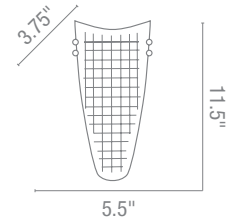

2055 adon Wall Sconce

1Lt x 100w alo en 120- " (- Base)

Glass C F

Included BS nobs

CE L r Fluorescent -ailable

20418 rte is Wall Sconce

1Lt x 100w 1 (E-26 edu Base)

Finish Glass BW

C L r Fluorescent -ailable