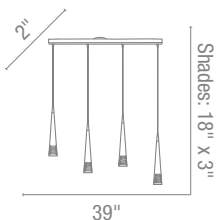

52054 Apollo 4 Light Pendant Bar with Uni-Jack Plug System

4Lt x 50w Halogen 12v MR-16 (GU-5.3 Base)

Finish BRZ BS

Included 10ft Co-Axial Cable

CETL Dry