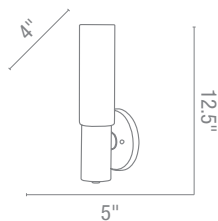

2043 Cobalt Wall Vanity Sconce
2Lt x 60w B10 (E-26 Medium Base)
Finish BS B Glass PL
CL a "