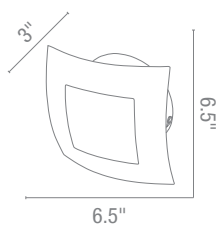

53342 Argon Wall or Ceiling Fixture

1Lt x 40w Halogen 120v JCD (G-9 Base)

Finish BS Glass OPL

CETL Dry [Fluorescent Available](#) [ADA](#)

Argon Flushmount

Finish BS Glass OPL

CETL Damp [Fluorescent Available](#)

50067 W 11.5" x 11.5" H 4" (small)

1Lt x 100w Halogen 120v J78 (T-3 Base)

50068 W 16" x 16" H 4" (large)

3Lt x 60w B10 (E-12 Candelabra Base)