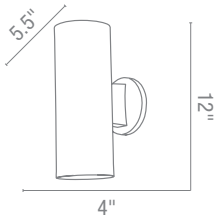

Lt x 20w P - 0 (E-26) edu Base
Finish B S Glass CL
C L r Fluorescent -ailable