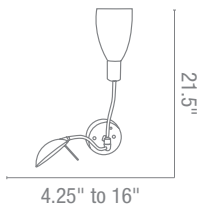

2085 Venus as' La "

1Lt x 60w 1 (E-26 edu Base)
1Lt x 0w also in 120- "C (- Base)
Finish S B Glass FS
Included Cord Set or Plu -In
CE L r

70004 D LE uo oosenec' Wall La "

1Lt x 60w 1 (E-26 edu Base)
1Lt x w Su"er W ite Led
Finish B BS Glass QL P
Included Cord Set or Plu -In
C L r -ailable in Fluorescent

70021 D E'i" anie oosenec' Wall La "

1Lt x 100w 1 (E-26 edu Base)
1Lt x 1w Su"er W ite Led
Finish B C Glass
Included Cord Set or Plu -In
C L r -ailable in Fluorescent

70023 D E'i" anie oosenec' Wall La "

1Lt x 60w 1 (E-26 edu Base)
1Lt x 1w Su"er W ite Led
Finish B C Glass
Included Cord Set or Plu -In
C L r -ailable in Fluorescent