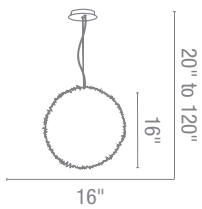

23633 Matalica Cable Pendant

1Lt x 75w Halogen 120v JCD (G-9 Base)

Finish CBS

Included 10ft of Cable & Cord

CETL Dry