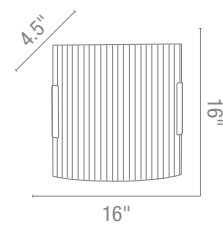

2232 eonWall Sconce

1Lt x 10w alo en 120- "11 (- Base

Finish BS Glass LF

CE L a " Fluorescent -ailable