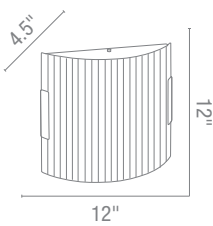

2229 eonWall Sconce

1Lt x 10w alo en 120- "11 (- Base

Finish BS Glass LF

CE L a " Fluorescent -ailable