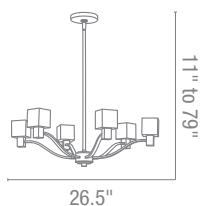

Optional Rods up to 10ft, Slope Adapter

CETL Dry

23836 Astor Chandelier

6Lt x 40w Halogen 120v JCD (G-9 Base)

Finish SAT **Glass** CCL

Included 6"-16"-22" Rods, Slope Adapter

Optional Rods up to 10ft

CUL Dry