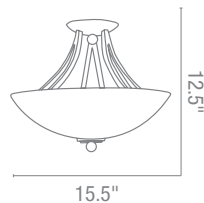

25025 Rhine Semi-Flush

2Lt x 60w A19 (E-26 Medium Base)

Finish SAT Glass ALB

CUL Dry **Fluorescent Available**