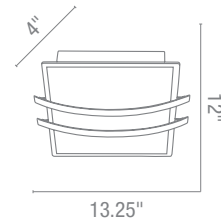

2219 etro Wall Fixture
1Lt x 100w alo en 120- " (- Base
Finish BS Glass PL
CE L a " Fluorescent -ailable