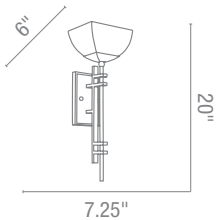

1Lt x 0w alo en 120- "C (- Base
Finish B Glass B
C L r

52148 Iris Wall Fixture