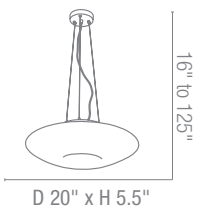

50955 Nickel Aircraft Cable Pendant

3Lt x 60w B10 (E-12 Candelabra Base)

Finish BS **Glass fully enclosed** OPL

Included 10ft of Cable & Cord

CETL Dry **Fluorescent Available**