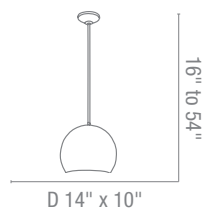

23637 DecoBall Ball Pendant

1Lt x 100w A19 (E-26 Medium Base)

Finish BS

Included 6"-16"-22" Rods, 10ft Cord, Slope Adapter

Optional Rods up to 10ft

CETL Dry