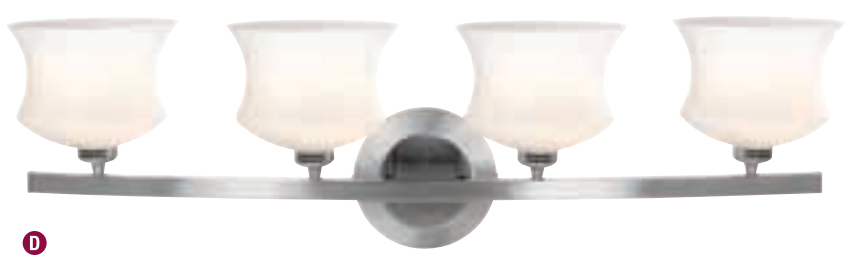

sis Wall Vanity

inis BS O B Glass OPL

C L amp

A 23 61 .2 E t

1Lt x 40w Halogen 120v JC (G- Base

B 23 62 14 E t

2Lt x 40w Halogen 120v JC (G- Base

C 23 63 22. E t

Lt x 40w Halogen 120v JC (G- Base

D 23 64 2. E t

4Lt x 40w Halogen 120v JC (G- Base