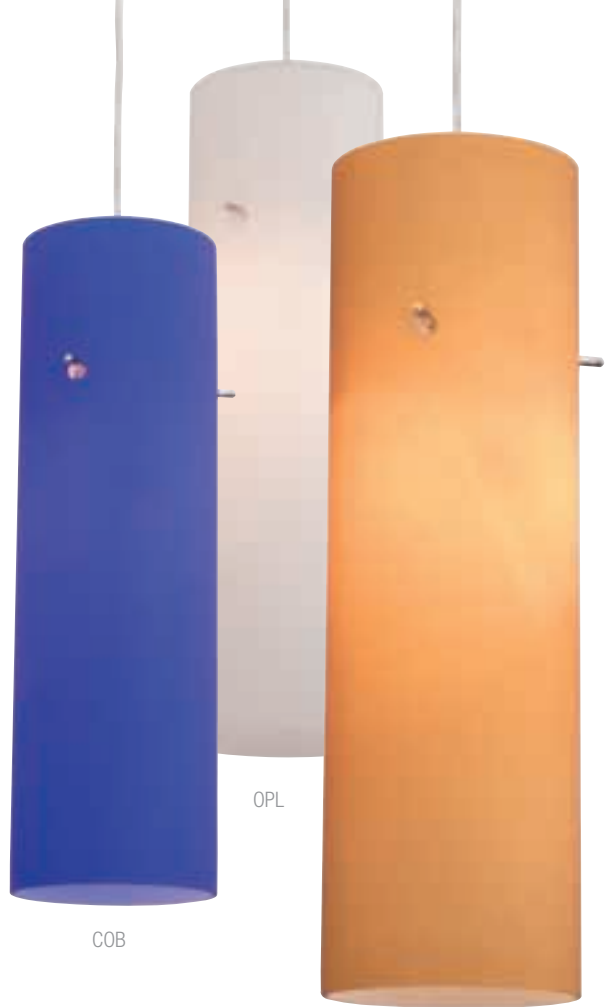

Pendant Hardware Assembly For complete specifications see pages 134-135	52049UJ	70012LED	901RT	902RT	903RT	906RT	911RT	9031LV	9032LV	
	99932	72932	90932	92932	94932	☒☒A	91932	93932	97932	
	BS BRZ	BRZ BS	BL BRZ BS	BS	BRZ BS	BS	BS	BS	BS	
	932V Glass Finish Options	AMB		COB			OPL			
		Diameter: 3"			Height: 10"					

Complete Pendant Assembly as shown on large pendant		
9 7 9 3 2	B S	A M B
PENDANT ASSEMBLY NO.	FINISH	GLASS

Pendant Hardware Assembly For complete specifications see pages 134-135	52049UJ	70012LED	901RT	902RT	903RT	906RT	911RT	9031LV	9032LV	
	99941	72941	90941	92941	94941	96941	91941	93941	97941	
	BS BRZ	BRZ BS	BL BRZ BS	BS	BRZ BS	BS	BS	BS	BS	
	941RJ Glass Finish Options	AMM		BD		BLU		MTI		
		Diameter: 4"			Height: 4.9"