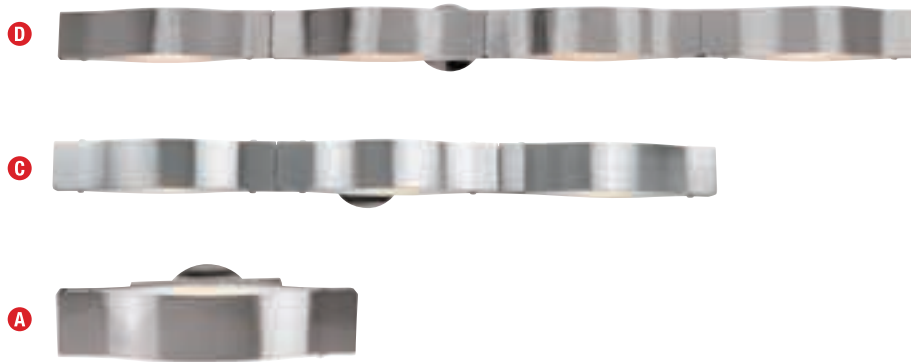

Modern Wall Mount

Finish BS Glass FS

CE L r Fluorescent -ailable

A	2058	W102	H	2
1Lt x 100w alo en 120- " (- Base				
B	2059	W16	H	2
2Lt x w alo en 120- " (- Base				

Modern Wall Mount

Finish BS Glass FS

Included Floating Canopy or -Set
Function Boxes Models B C and

CE L r

A	2311	W12	H2
1Lt x 100w alo en 120- " (- Base			
B	2312	W26	H2
2Lt x 100w alo en 120- " (- Base			
C	2313	W	H2
Lt x 100w alo en 120- " (- Base			
D	2314	W	H2
Lt x 100w alo en 120- " (- Base