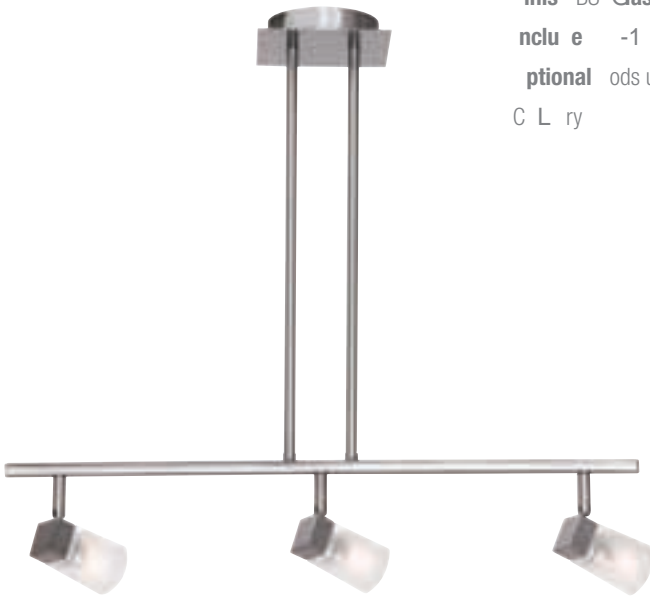

yan

52143 yan Semi-Flush or Pendant

Lt x 40w Halogen 120v JC (G- Base

inis BS Glass FCL

nclu e -1 -22 ods

ptional ods up to 10ft Slope Adapters

C L ry