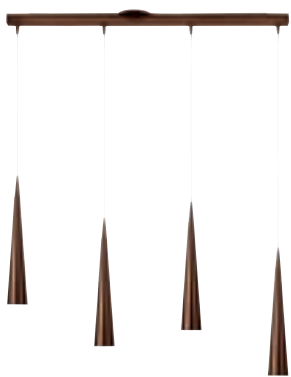

52016 Odyssey H Type Canopy Pendant

6Lt x 35w Halogen 12v MR-16 (GU-5.3 Base)
Finish BL BS
Included 8ft Silicon Memory Free Cord
 CETL Dry

52054 Apollo 4 Light Pendant Bar with Uni-Jack Plug System

4Lt x 50w Halogen 12v MR-16 (GU-5.3 Base)