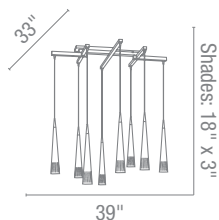

52052 Apollo Single Pendant with Uni-Jack Plug System

1Lt x 50w Halogen 12v MR-16 (GU-5.3 Base)

Finish BRZ BS

Included 10ft Co-Axial Cable

CETL Dry