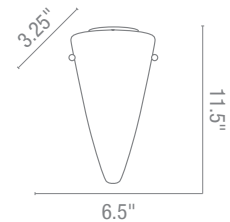

20412 a" ne Wall Sconce

1Lt x 60w B10 (E-12 Candelabra Base)

Glass FS

Included BSBBW nobs

CE L r Fluorescent -ailable