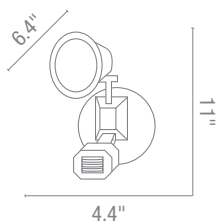

2030 Aiel otion etecto 'otli ht

1Lt x w alo en 120 (" -9 Base
Finish BL Gass -
" L et