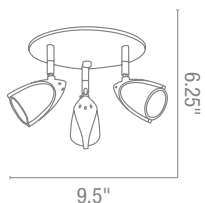

52029 Comet Cluster Spot

3Lt x 35w Halogen 120v MR16 (GU-10 Base)

Finish BS Glass OPL

CETL Dry