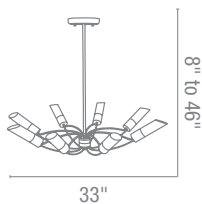

50509 Solar Chandelier

8Lt x 60w B10 (E-12 Candelabra Base)

Finish BS **Glass** FST

Included 6"-16"-22" Rods

Optional Rods up to 10ft, Slope Adapter

CETL Dry