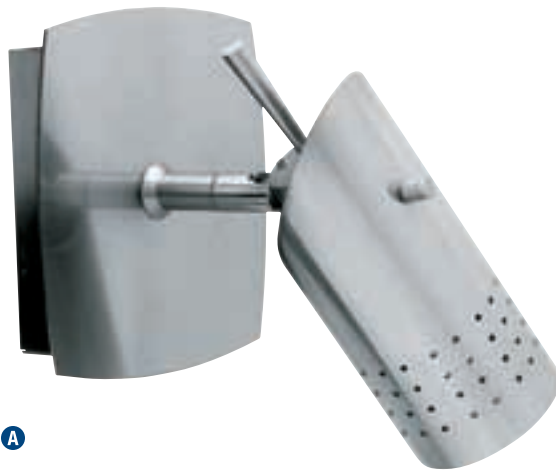

yssey Wall or Ceiling Spotlight

inis BS

C- L ry

A 52017	4.	E t
1Lt x	w Halogen 120v M 1	(G -10 Base
B 5201	1	E t
2Lt x	w Halogen 120v M 1	(G -10 Base
C 52019	2	E t
Lt x	w Halogen 120v M 1	(G -10 Base
D 52020	1	E t
4Lt x	w Halogen 120v M 1	(G -10 Base