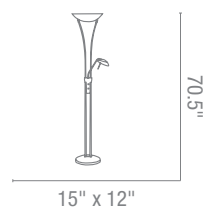

**50398 Heron To ier wit
ea ing Lamp**

1Lt x 150w 1 (-2 eim a e
1Lt x 0w Halogen 120vJ - (- a e
Finish S Glass “”L
Included - al “n” Swit e
L - r