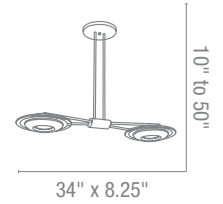

CETL Dry

**50482** Helius Dual Light Pendant

2Lt x 150w Halogen 120v J78 (T-3 Base)

Finish BS Glass CFR**Included** 6"-16"-22" Rods**Optional** Rods up to 10ft, Slope Adapters

CETL Dry

**62316** Titanium Semi-Flush or Pendant