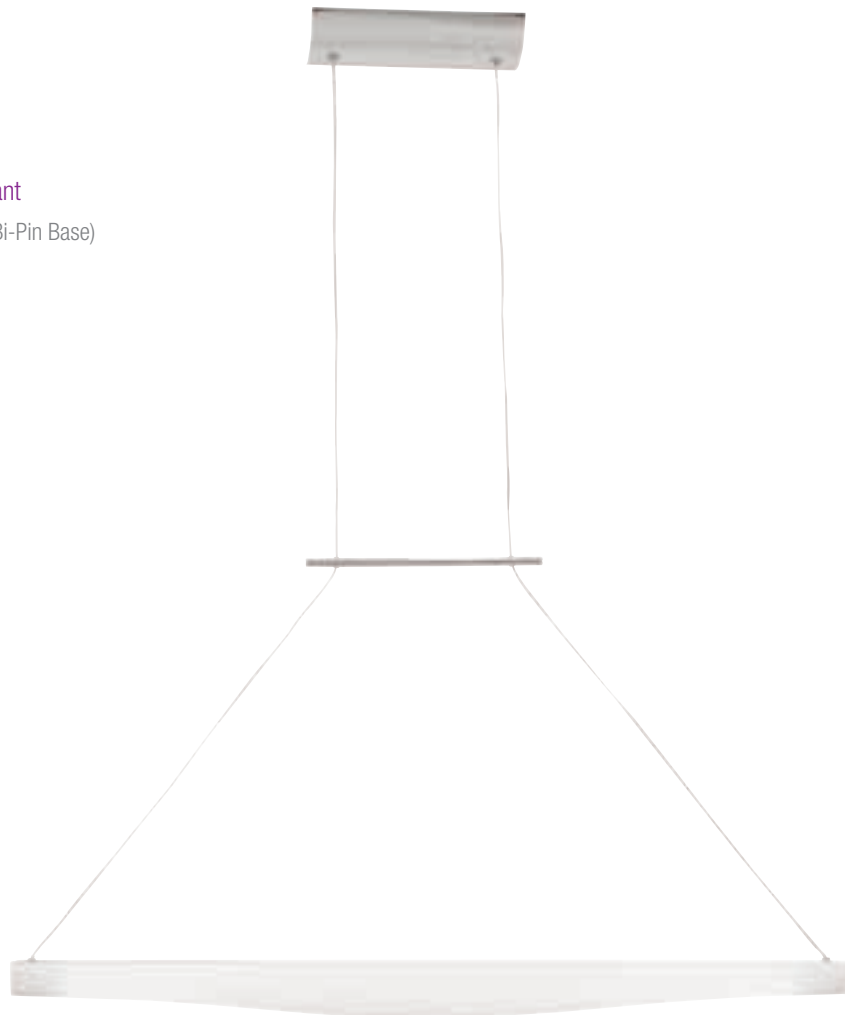

31014 Ziazan Cable Pendant

1Lt x 39w T-5 HO Fluorescent (Bi-Pin Base)

Finish BS **Glass** ACR

Included 47" Cable

CETL Dry **Energy Efficient**