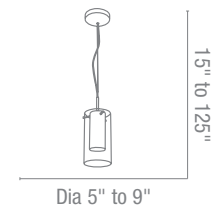

Finish ALU Glass OPL

Included 10ft of Clear Cord

CETL Dry

50514 Proteus Cable Suspended Pendant

1Lt x 60w A19 (E-26 Medium Base)

Finish BS Glass FRC

Included 10ft of Cable & Cord

CETL Dry