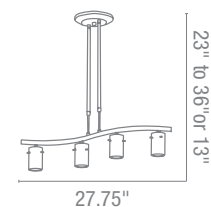

63904 Classical Adjustable Pendant

4Lt x 40w Halogen 120v JCD (G-9 Base)

Finish CH MC ORB **Glass** AMB COB OPL

Included 2 Rod Combinations (Semi-Flush or Pendant), Slope Adapters

CETL Dry

63905 Classical Adjustable Pendant

5Lt x 40w Halogen 120v JCD (G-9 Base)

Finish CH MC ORB **Glass** AMB COB OPL

Included 2 Rod Combinations (Semi-Flush or Pendant), Slope Adapters

CETL Dry