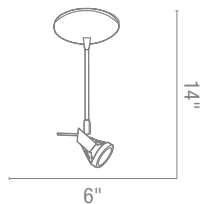

52044 Viper Pendant

4Lt x 35w Halogen 120v MR16 (GU-10 Base)

Finish BS

CETL Dry

52022 Odyssey Spotlight Pendant

4Lt x 35w Halogen 120v MR16 (GU-10 Base)

Finish BS

Included 6"-16"-22" Rods

Optional Rods up to 10ft, Slope Adapters

CETL Dry

63021 Versahl Spotlight

1Lt x 50w Halogen 12v MR-16 (GU-5.3 Base)

Finish BCHR MC

Included Slope Adapter

CETL Dry

52222 Mirage "G" Cluster Spot

4Lt x 50w Halogen 120v MR16 (GU-10 Base)

Finish BRZ BS

CUL Dry