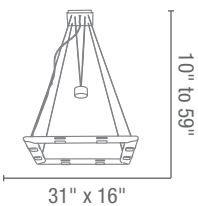

4Lt x 75w Halogen 120v JCD (G-9 Base)

Finish BS Glass CLR

Included 6"-16"-22" Rods, Slope Adapters

Optional Rods up to 10ft

CETL Damp

62076 Magna Cable Pendant
 8Lt x 40w Halogen 120v JCD (G-9 Base)
Finish ALU **Glass** FST
 CETL Dry