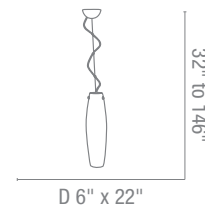

Included 10ft of Cable & Cord

CUL Dry

50340 Lei Cable Pendant

1Lt x 100w A19 (E-26 Medium Base)

Finish BS **Glass** WHT

Included 10ft of Cable & Cord

CETL Dry

23905 Astor Pendant