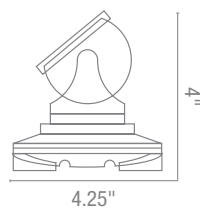

87000 Mini ax ent Spotlig t
1Lt x 5w 12v Halogen -1 (-5 a e
Finish L S T ' H
Included " l g in Tran omer
TL - r