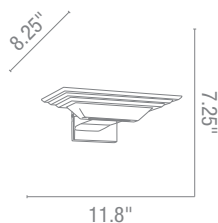

50470 Slica Wall Fixture

1Lt x 1 0w alo en 120- "11 (- Base)
Finish C Glass CCL
CE L r