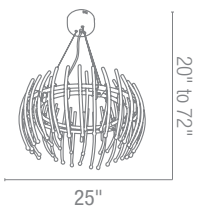

55521 Perseus Crystal Chandelier

15Lt x 10w Halogen 12v JC (G-4 Base)

Finish CH **Glass** BLU CLR

Included 6ft of Cord & Cable

CETL Dry