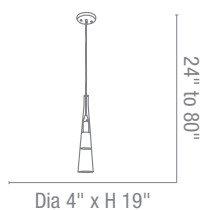

50518 Genesis Pendant

1Lt x 35w Halogen 120v MR16 (GU-10 Base)

Finish BS Glass CLF

Included 6ft of Clear Cord

CETL Dry

50501 Onyx Steel Wrap Pendant

1Lt x 60w B10 (E-12 Candelabra Base)

Finish BS Glass OPL

Included 10ft of Clear Cord

CUL Dry

50525 Spartan Pendant

1Lt x 35w Halogen 120v MR16 (GU-10 Base)

Finish BS Glass CLM

Included 6ft of Clear Cord

CETL Dry

50502 Onyx Steel Wrap Pendant

3Lt x 60w B10 (E-12 Candelabra Base)

Finish BS Glass OPL

Included 10ft of Clear Cord

CETL Dry

50526 Spartan Pendant

3Lt x 35w Halogen 120v MR16 (GU-10 Base)

Finish BS Glass CLM

Included 6ft of Clear Cord

CETL Dry