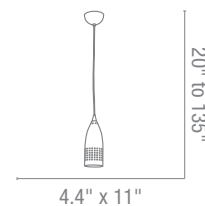

Tomahawk Pendant

Finish BS BRZ

Included 10ft Clear Cord

CETL Dry

52070 Tomahawk Pendant

1Lt x 60w A-19 (E-26 Medium Base)

70015LED Tomahawk LED Pendant

1Lt x 10w Super White LED

4500K Temperature