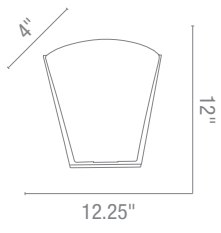

20435 Crest Wall Sconce
 2Lt x 60w 1 (E-26 edu Base)
 Finish S B Glass LB
 C L r Fluorescent -ailable

20422 Artemis Wall Sconce
 2Lt x 60w 1 (E-26 edu Base)
 Finish BS Glass PL
 C E L r Fluorescent -ailable