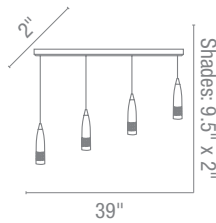

52004 Odyssey Bar Pendant

4Lt x 35w Halogen 12v MR-16 (GU-5.3 Base)
Finish BL BS
Included 8ft Silicon Memory Free Cord
CETL Dry