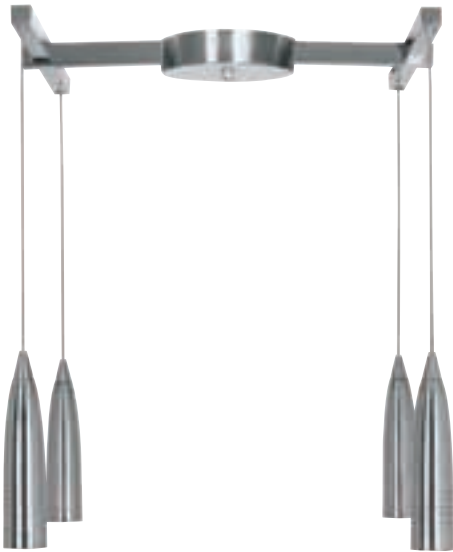

52014 Odyssey H Type Canopy Pendant

4Lt x 35w Halogen 12v MR-16 (GU-5.3 Base)
Finish BL BS
Included 8ft Silicon Memory Free Cord
CETL Dry