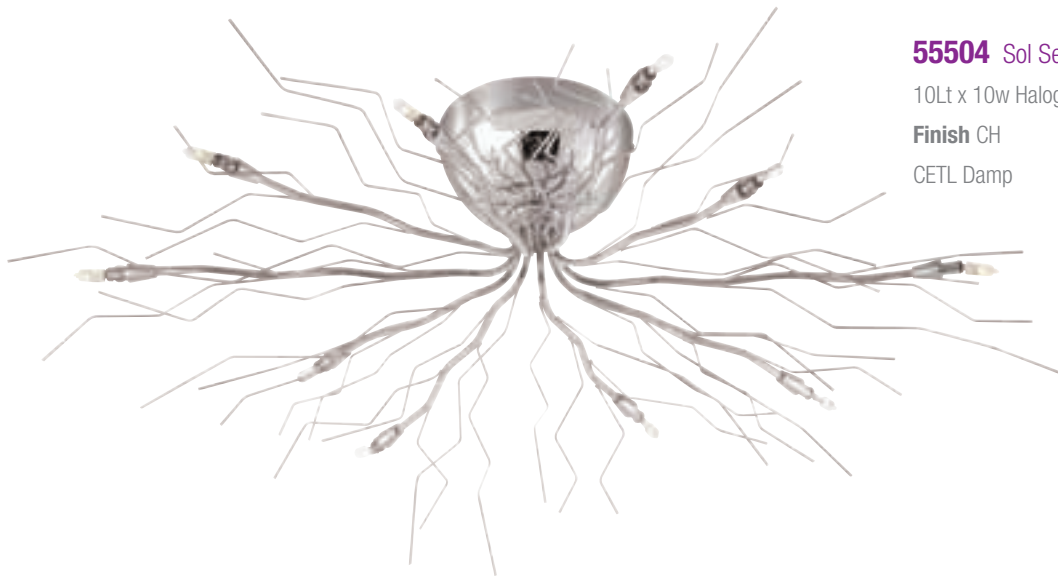

55504 Sol Semi-Flush

10Lt x 10w Halogen 12v JC (G-4 Base)

Finish CH

CETL Damp

34" x 34"