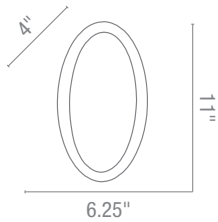

20421 Cobalt Wall Sconce

1Lt x 60w 1 (E-26 Edison Base)
Finish BS B Glass PL
C L r Fluorescent -ailable