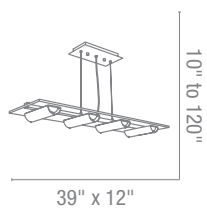

50553 Phoebe Semi-Flush or Pendant

8Lt x 40w Halogen 120v JCD (G-9 Base)

Finish ALU **Glass** OPL

Included 10ft of Cable & Cord

CETL Dry