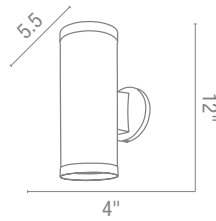

203 4 Poseidon all-ixtu e

2Lt x 60w PA - 0 (E-26 ediu Base

Finish A B Glass L

E L et -luo escent A ailable