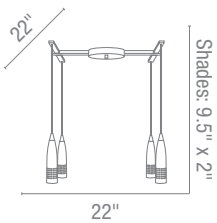

52014 Odyssey H Type Canopy Pendant

4Lt x 35w Halogen 12v MR-16 (GU-5.3 Base)
Finish BL BS
Included 8ft Silicon Memory Free Cord
CETL Dry