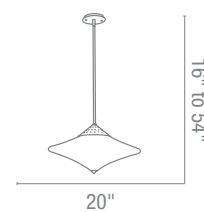

50114 Haley Pendant

3Lt x 75w Halogen 120v JCD (G-9 Base)

Finish BS **Glass** OPL

Included 6"-16"-22" Rods, Slope Adapter

Optional Rods up to 10ft

CETL Damp **Fluorescent Available**

Safari Italian Art Glass Cable Pendant