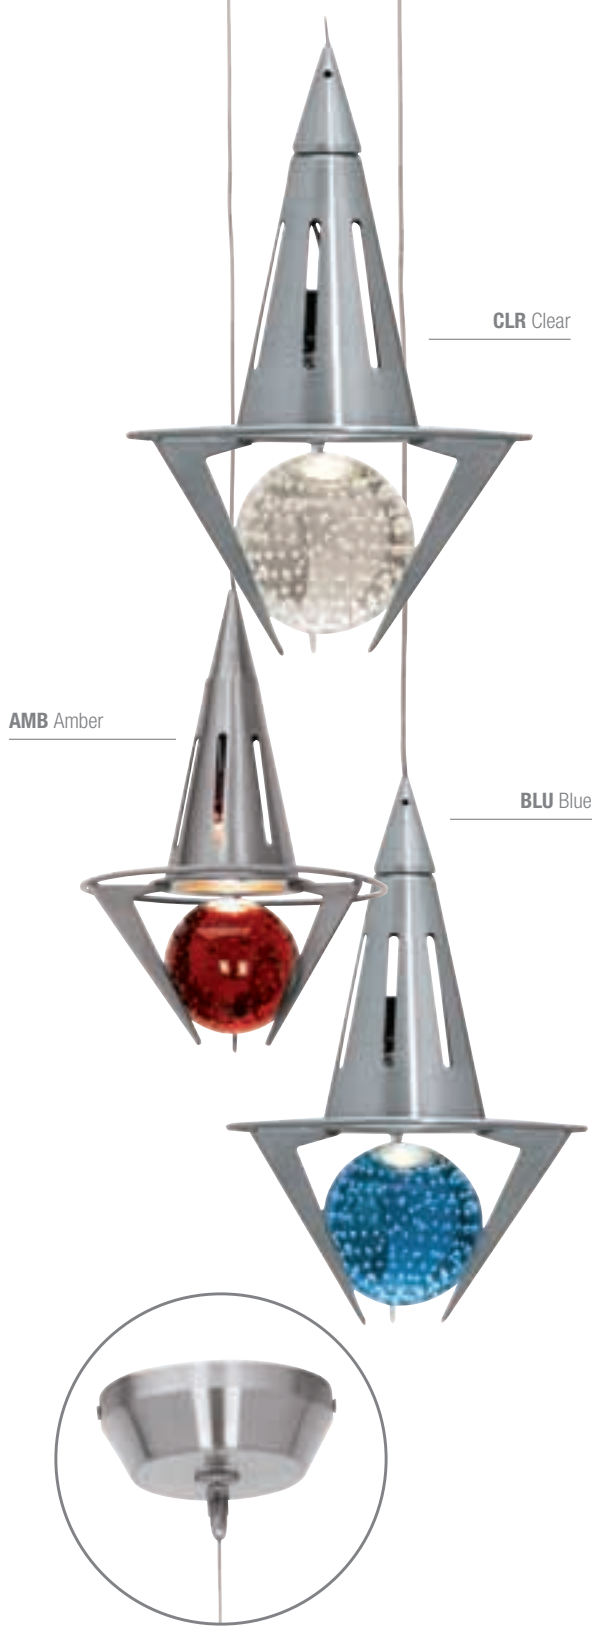

CLR Clear

AMB Amber

BLU Blue

52101 Atlas Single Pendant with Uni-Jack Plug System

1Lt x 35w Halogen 12v MR-16 (GU-5.3 Base)

Finish BS Glass AMB BLU CLR

Included 10ft Co-Axial Cable

CETL Dry