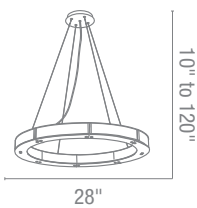

50466 Oracle Cable Chandelier

8Lt x 40w Halogen 120v JCD (G-9 Base)

Finish ALU **Glass** FST

Included 10ft Cord

CETL Dry