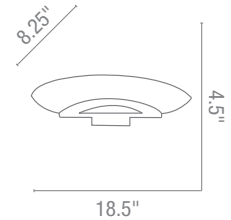

50128 Nebula Wall Sconce

1Lt x 0w alo en 120- "C (- Base)
Finish S Glass PL
CE L r

50483 Elius Wall Sconce

1Lt x 100w alo en 120- " (- Base)
Finish BS B Glass CF
CE L a "