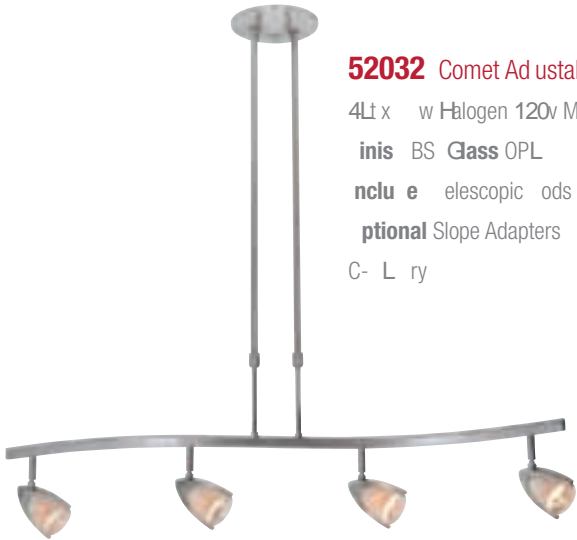

52032 Comet Adjustable Pendant

4Lt x w Halogen 120v M 1 (G -10 Base

inis BS Glass OPL

nclude telescopic rods

ptional Slope Adapters

C- L ry