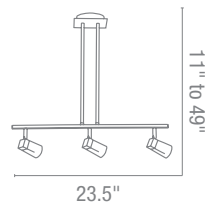

52143 Ryan Semi-Flush or Pendant

3Lt x 40w Halogen 120v JCD (G-9 Base)

Finish BS **Glass** FCL

Included 6"-6"-22" Rods

Optional Rods up to 10ft, Slope Adapter

CUL Dry

52145 Ryan Semi-Flush or Pendant

4Lt x 40w Halogen 120v JCD (G-9 Base)