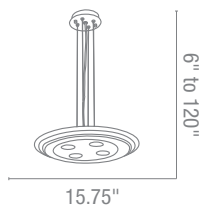

Optional Rods up to 10ft

CETL Damp **Energy Efficient**

50474 Silica Pendant
 5Lt x 40w Halogen 120v JCD (G-9 Base)
Finish CH **Glass** CCL
Included 10ft of Cable & Cord
 CETL Dry

50473 Silica Pendant
 4Lt x 40w Halogen 120v JCD (G-9 Base)
Finish CH **Glass** CCL
Included 10ft of Cable & Cord
 CETL Dry