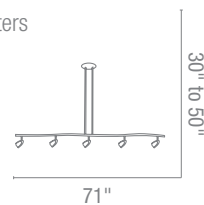

52033 Comet Adjustable Pendant
5Lt x 35w Halogen 120v MR16 (GU-10 Base)
Finish BS Glass OPL
Optional Slope Adapters
CETL Dry