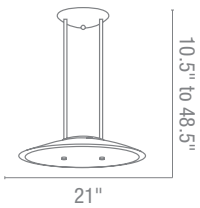

50434 Argon Pendant

1Lt x 200w Halogen 120v J78 (T-3 Base)

Finish BS **Glass** FST

Included 6"-16"-22" Rods

Optional Rods up to 10ft, Slope Adapters

CETL Dry