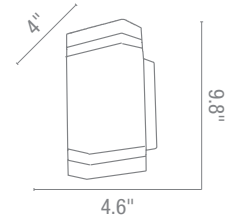

2035 Beacon all-ixtu e

2Lt x w (" -10 Base

Finish B A Glass A

E L et