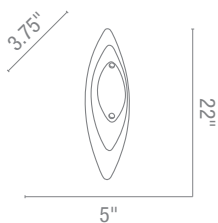

50555 Jade Wall Fixture

1Lt x 60w B10 (E12 Candlebra Base)
Finish BS Glass PL
CE L r

50471 Slica Wall Fixture

2Lt x 0w alo en 120- "C (- Base)
Finish C Glass CCL
CE L r

50511 P oebe Wall Fixture

1Lt x 100w alo en 120- " (- Base)
Finish C Glass CL
CE L a "

5012 el na Wall Fixture

1Lt x 100w alo en 120- " (- Base)
Finish BS Glass FS
CE L r Fluorescent -ailable

50470 Slica Wall Fixture

1Lt x 1 0w alo en 120- "11 (- Base)
Finish C Glass CCL
CE L r

50550 P oebe Wall Fixture

2Lt x 0w alo en 120- "C (- Base)
Finish C Glass PL
CE L r