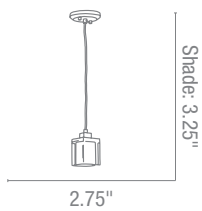

23905 Astor Pendant

1Lt x 40w Halogen 120v JCD (G-9 Base)

Finish BS **Glass** FST

Included 10ft of Clear Cord

CUL Damp