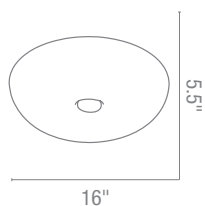

50066 Nickel Flushmount

3Lt x 40w Halogen 120v JCD (G-9 Base)

Finish BS Glass OPL

CETL Dry **Fluorescent Available**