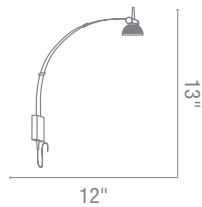

85003 S - rt Picture Li t

1Lt x w12- alo en -16 (- Base
Finish BL
CE L r