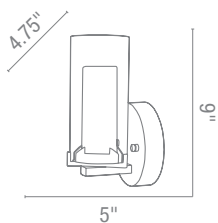

50505 1 Proteus Wall Fixture with Pull Cord

1Lt x 60w B10 (E-12 Candelabra Base)
Finish C Glass PL
CE L r

Per orated etal
See-e "tion

50505 2 Proteus Wall Fixture

1Lt x 60w B10 (E-26 Medium Base)
Finish BS Glass PL
Included on Switch