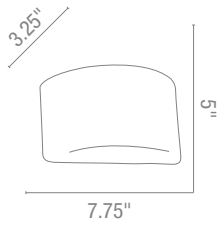

2241 BronWall anit

1Lt x 0w alo en 120- "C (- Base

Finish Glass PL

CE L a "