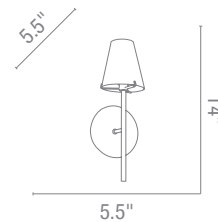

239 3 Vienna Wall Sconce

1Lt x 0w alo en 120- "C (- Base)
Finish C Glass PL
C E L r