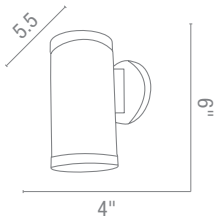

203 3 Poseidon all-ixtu e

1Lt x 60w PA - 0 (E-26 ediu Base

Finish A B

E L et -luo escent A ailable