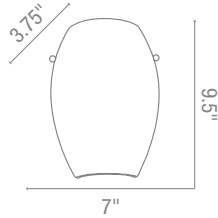

23121 an attan Wall Sconce

1Lt x 60w B10 (E-12 Candelabra Base)
Glass C PL
Included BSBBW nob
C L r Fluorescent -ailable