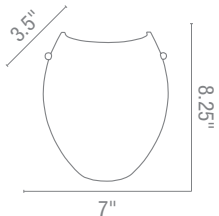

23117 Fire -al Wall Sconce
2Lt x 60w B10 (E-12 Candelabra Base)
Glass BW
Included BSBBW nob
C L r Fluorescent -ailable