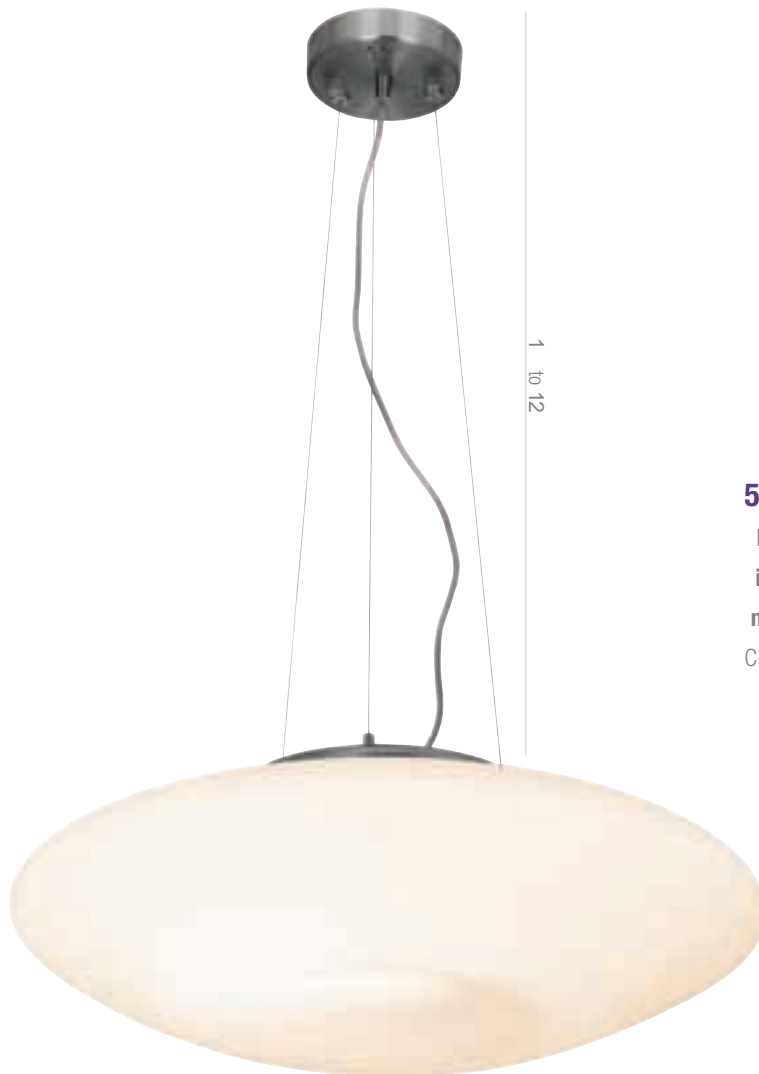

1
to 12

ia 20

50955 Nickel Aircraft Cable Pendant

Lt x 0w B10 (- -12 Candelabra Base

inis BS Glass Fully Enclose OPL

nclude 10ft of Cable Cord

C- L ry Fluorescent Available