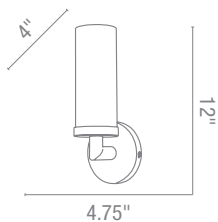

5050 L rx Wall anit
1Lt x 0w alo en 120- "C (- Base
Finish BS Glass PL
CE L r