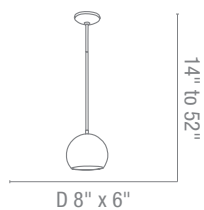

23636 DecoBall Ball Pendant

1Lt x 60w A19 (E-26 Medium Base)

Finish BS

Included 6"-16"-22" Rods, 10ft Cord, Slope Adapter

Optional Rods up to 10ft

CETL Dry