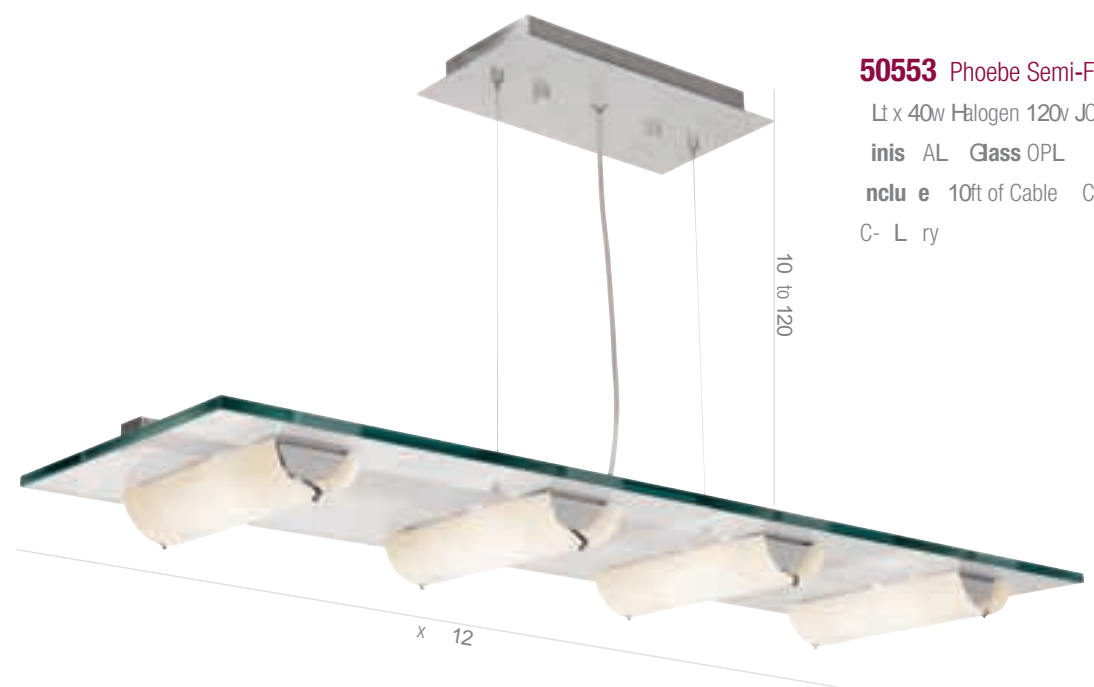

C- L ry

12

50550 Phoebe Wall Fixture
 2Lt x 40w Halogen 120v JC (G- Base
inis CH Glass OPL CL
 C- L ry A A

. E t . 2

10 to 120

2 . x 12

50552 Phoebe Semi-Flush or Pendant
 Lt x 40w Halogen 120v JC (G- Base
inis AL Glass OPL CL
nclu e 10ft of Cable Cord
 C- L ry