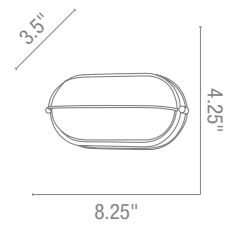

202-1 auticus eilin o all Bulkhead

1Lt x 60w A19 (E-26 ediu Base

Finish BL Glass -

"L et -luo escent A ailable A A