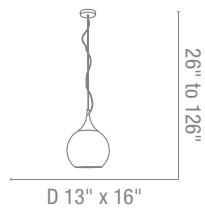

Included 10ft of Cable & Cord

CUL Dry

50340 Lei Cable Pendant

1Lt x 100w A19 (E-26 Medium Base)

Finish BS **Glass** WHT

Included 10ft of Cable & Cord

CETL Dry

23905 Astor Pendant