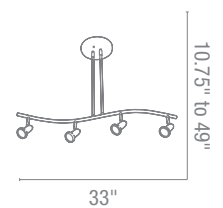

52206 Cobra Spotlight Pendant

4Lt x 50w Halogen 120v MR16 (GU-10 Base)

Finish BS

Included 6"-16"-22" Rods, Slope Adapters

Optional Rods up to 10ft

CUL Dry