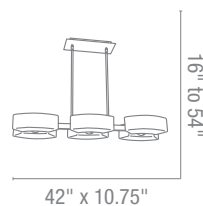

Optional Rods up to 10ft
CETL Dry

62225 Boron Pendant

6Lt x 60w Halogen 120v JCD (G-9 Base)

Finish BS **Glass** OPL

Included 6"-16"-22" Rods, Slope Adapters

Optional Rods up to 10ft
CETL Damp

64014 Hermes Telescopic Pendant