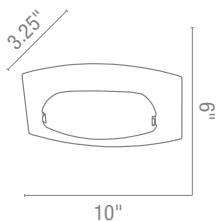

63951 Nido Wall or Ceiling Fixture

1Lt x 100w Halogen 120v J78 (T-3 Base)

Finish MC ORB Glass FST

CETL Dry