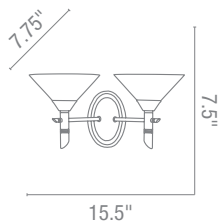

23842 Luna Wall Sconce

2Lt x 0w alo en 120- "C (- Base)
Finish S Glass PL
C L r

239 4 Vienna Wall Sconce

2Lt x 0w alo en 120- "C (- Base)
Finish C Glass PL
C E L r