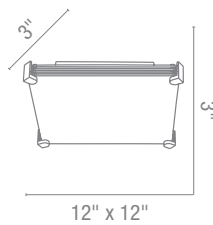

50127 Lithium Flushmount

1Lt x 100w Halogen 120v J118 (T-3 Base)

Finish BS **Glass** FST

CETL Damp **Fluorescent Available**

BS/OPL Bush Steel Finish
with Opal Glass

ORB/AMM Oil Rubbed
Bronze Finish with ASC
Scavo Glass