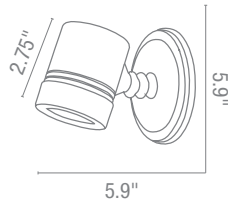

Spotlights

Marine Grade

Marine Grade

Marine Grade