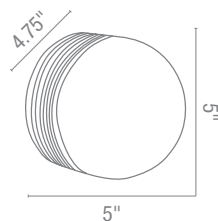

2033 ic o oon eilin o all -ixtu e

1Lt x 1 w el Ballasted La ' (" -2 Base

Finish B A Glass -

E L et Ene E cient