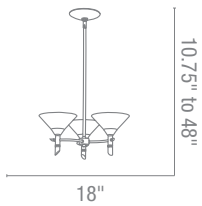

Optional Rods up to 10ft

CETL Dry

23843 Luna Chandelier

3Lt x 40w Halogen 120v JCD (G-9 Base)

Finish SAT **Glass** OPL

Included 6"-16"-22" Rods, Slope Adapter

Optional Rods up to 10ft

CUL Dry