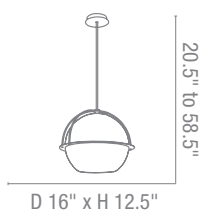

52045 Nitrogen Pendant

1Lt x 100w A19 (E-26 Medium Base)

Finish BS **Glass** OPL

Included 6"-16"-22" Rods, Slope Adapter

Optional Rods up to 10ft

CETL Dry **Fluorescent Available with GU-24 Cap**