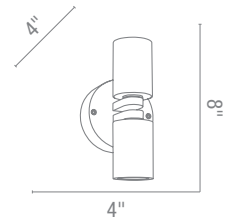

Marine Grade

20353 O 'otli ht
2Lt x w alo en 120 16 (" "-10 Base
Finish A B Glass L
E L et A A