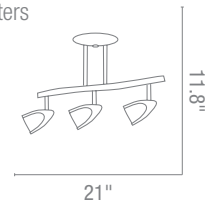

52030 Comet Semi-Flush

3Lt x 35w Halogen 120v MR16 (GU-10 Base)

Finish BS **Glass** OPL

Optional Slope Adapters

CETL Dry