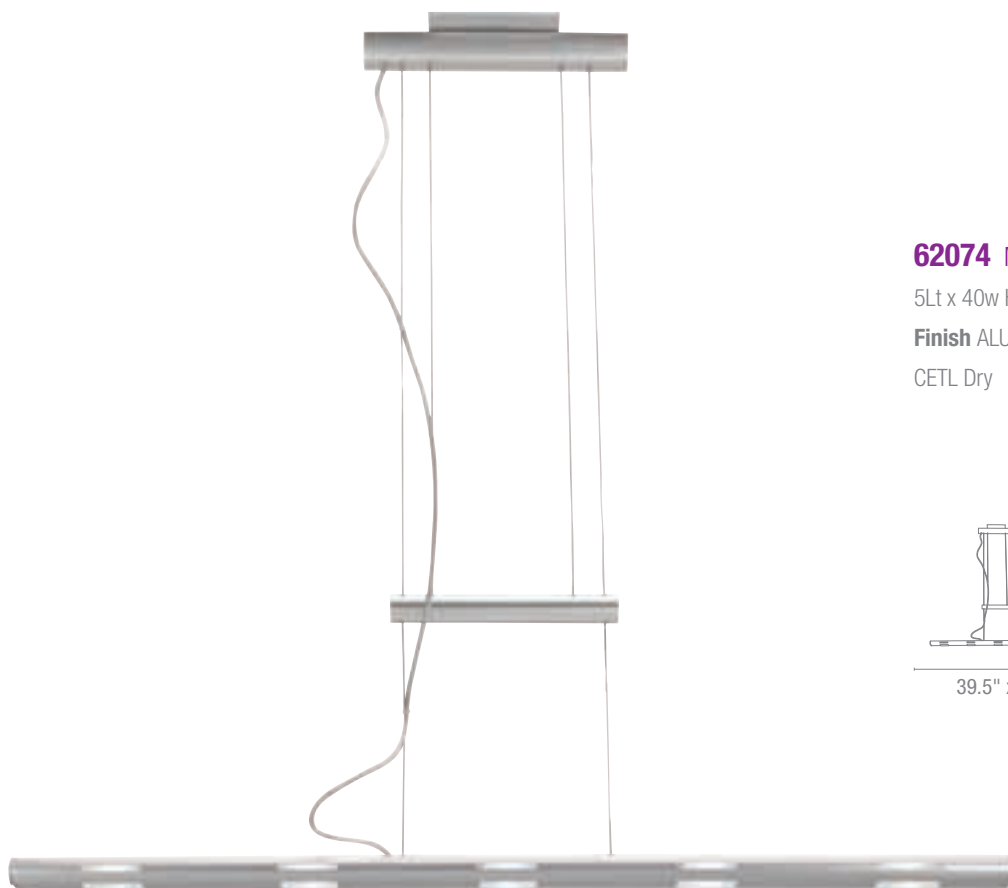

62074 Magna Cable Pendant
5Lt x 40w Halogen 120v JCD (G-9 Base)
Finish ALU **Glass** FST
CETL Dry