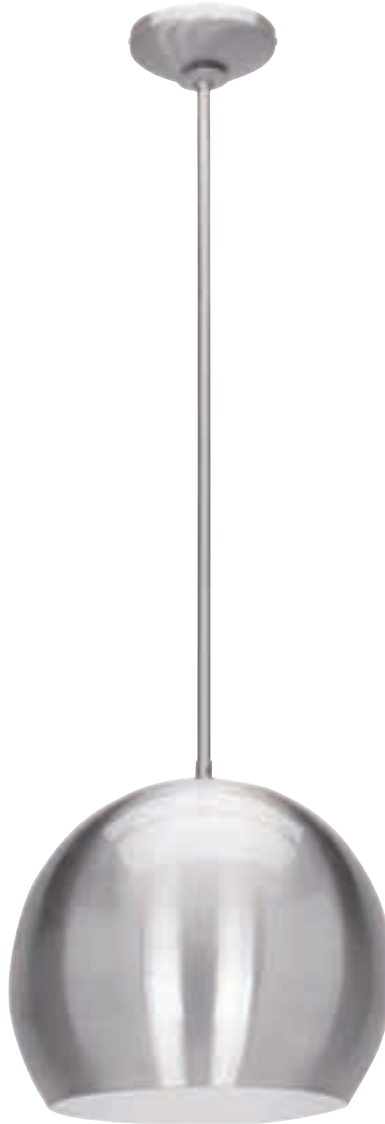

23637 DecoBall Ball Pendant

1Lt x 100w A19 (E-26 Medium Base)

Finish BS

Included 6"-16"-22" Rods, 10ft Cord, Slope Adapter

Optional Rods up to 10ft

CETL Dry