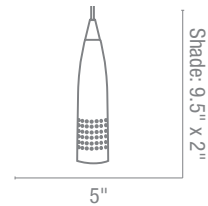

915-BS

Od sse Pendant re ires ' " UJ

1Lt x35 -alogen 1 M -1 U-53 ase

Finish L S

Included 1 ft Silicon Me" or ree ord

E L r