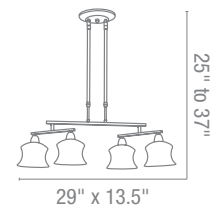

CUL Dry

Articulating Arms

23849 Isis Adjustable Pendant

4Lt x 40w Halogen 120v JCD (G-9 Base)

Finish BS **Glass** OPL

Included Slope Adapters

CUL Dry

63804 Sydney Adjustable Pendant