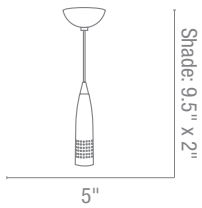

52001 Odyssey Single Pendant

1Lt x 35w Halogen 12v MR-16 (GU-5.3 Base)
Finish BL BS
Included 10ft Silicon Memory Free Cord
CETL Dry