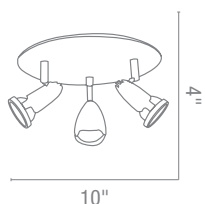

52103 Cobra Spotlight Cluster

3Lt x 50w Halogen 120v MR16 (GU-10 Base)

Finish BS

CUL Dry