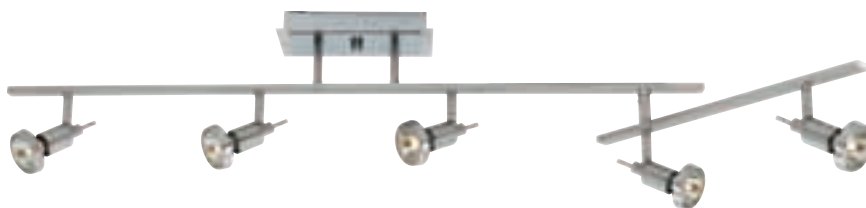

52042 Viper Semi-Flush

5Lt x 35w Halogen 120v MR16 (GU-10 Base)

Finish BS

CETL Dry