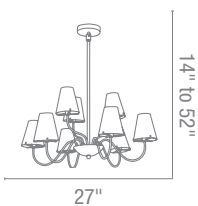

23966 Vienna Chandelier

9Lt x 40w Halogen 120v JCD (G-9 Base)

Finish CH **Glass** OPL

Included 6"-16"-22" Rods, Slope Adapter

Optional Rods up to 10ft

CETL Dry