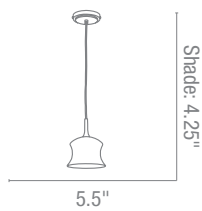

23860 Isis Pendant

1Lt x 40w Halogen 120v JCD (G-9 Base)

Finish BS ORB **Glass** OPL

Included 10ft of Clear Cord with BS and Black Cord with ORB

CUL Dry