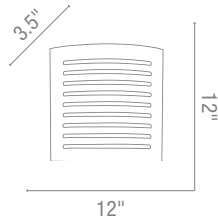

53340 Iron Wall Sconce

2Lt x 60w 1 (E-26 edu Base
Finish BS Glass PL
CE L r Fluorescent -ailable