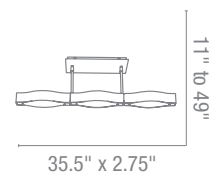

62315 Titanium Semi-Flush or Pendant

3Lt x 100w Halogen 120v J78 (T-3 Base)

Finish BS Glass FST

Included 6"-16"-22" Rods, Slope Adapters

Optional Rods up to 10ft

CETL Dry