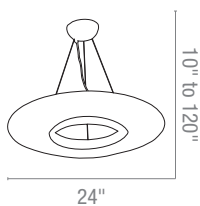

50129 Nebula Aircraft Cable Pendant

14Lt x 40w Halogen 120v JCD (G-9 Base)

Finish SAT **Glass** OPL

Included 10ft of Cable & Cord

CETL Dry