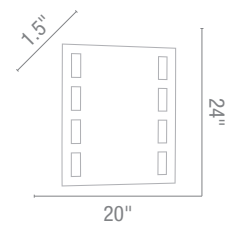

4071 Reflections Rectangular Illuminated Mirror

12L x 10W also in 12" C (- Base
Glass F
C L r