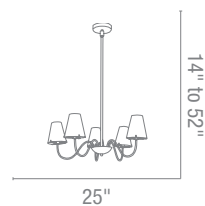

23965 Vienna Chandelier

5Lt x 40w Halogen 120v JCD (G-9 Base)

Finish CH **Glass** OPL

Included 6"-16"-22" Rods, Slope Adapter

Optional Rods up to 10ft

CETL Dry