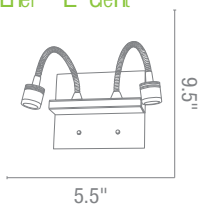

70002 D E'i" anie ooseneç' Wall La "

2Lt x 1w Su"er W ite
1Lt x 0 w i t Li t
Finish B BS
Included se"erate n Switc es
CL r Ener E cient