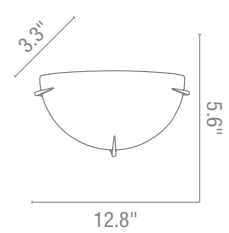

20435 Crest Wall Sconce
 2Lt x 60w 1 (E-26 edu Base)
 Finish S B Glass LB
 C L r Fluorescent -ailable

20422 Artemis Wall Sconce
 2Lt x 60w 1 (E-26 edu Base)
 Finish BS Glass PL
 C E L r Fluorescent -ailable