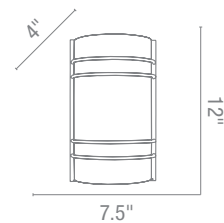

2041 rte is Wall Sconce

2Lt x 60w 1 (E-26 edu Base
Finish BS Glass PL
C L r Fluorescent -ailable