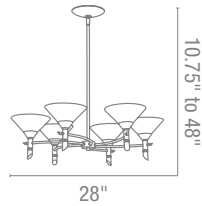

23846 Luna Chandelier

6Lt x 40w Halogen 120v JCD (G-9 Base)

Finish SAT **Glass** OPL

Included 6"-16"-22" Rods, Slope Adapter

Optional Rods up to 10ft

CUL Dry