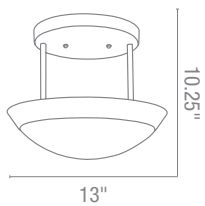

20638 Cobalt Semi-Flush

2Lt x 60w A19 (E-26 Medium Base)

Finish BS ORB Glass OPL

Optional Slope Adapters

CUL Dry **Fluorescent Available**