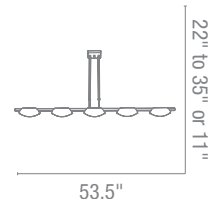

Finish MC ORB **Glass** FST

Included 2 Rod Combinations (Semi Flush or Pendant), Slope Adapters

CETL Dry

26116 Ambrato Island Pendant

3Lt x 100w A19 (E-26 Medium Base)

Finish ABRZ **Glass** AMB

Included 5ft Chain & 10ft Wire