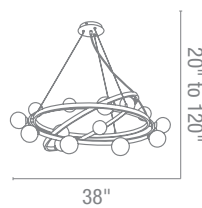

23980 Nitrogen Articulating Chandelier

15Lt x 40w Halogen 120v JCD (G-9 Base)

Finish CH **Glass** OPL

Included 10ft of Cable & Cord

CETL Dry