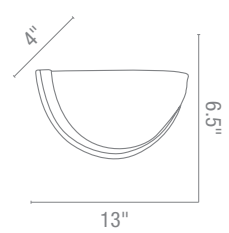

20422 Artemis Wall Sconce
2Lt x 60w 1 (E-26 edu Base)
Finish BS Glass PL
C E L r Fluorescent -ailable