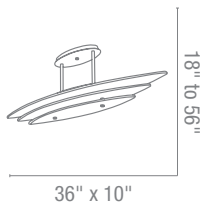

50125 Delfina Semi-Flush or Pendant

1Lt x 200w Halogen 120v J118 (T-3 Base)

Finish BS **Glass** FST

Included 6"-16"-22" Rods, 10ft Cord, Slope Adapters

Optional Rods up to 10ft, Slope Adapters
CETL Dry