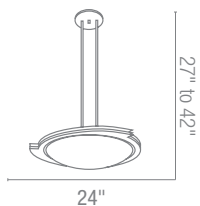

50078 Triton Pendant

1Lt x 300w Halogen 120v J118 (T-3 Base)

Finish BS Glass FST

Optional Slope Adapters

CETL Damp **Fluorescent Available**