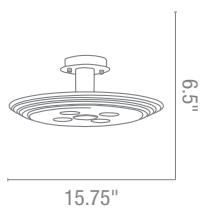

50074 Dia 13.5" H 11"
1Lt x 150w Halogen 120v J118 (T-3 Base)

50075 Dia 18" H 11.25"
1Lt x 200w Halogen 120v J118 (T-3 Base)

50094 Dia 14.5" H 11" (small)
1Lt x 150w Halogen 120v J118 (T-3 Base)

50095 Dia 19" H 11" (large)
1Lt x 150w Halogen 120v J118 (T-3 Base)