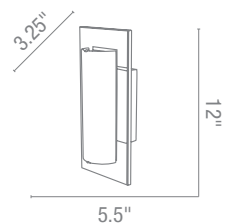

50550 P oebe Wall Fixture

2Lt x 0w alo en 120- "C (- Base)
Finish C Glass PL
CE L r