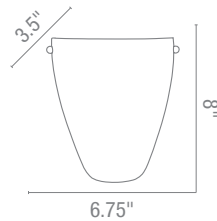

23204 Sa ari Italian rt lass Wall Sconce

2Lt x 60w B10 (E-12 Candelabra Base)
Glass L SL
Included BSBBW nob
C L r Fluorescent -ailable

23214 Sa ari Italian rt lass Wall Sconce

2Lt x 60w B10 (E-12 Candelabra Base)
Finish BS Glass L SL
Included BSBBW nob
CE L r Fluorescent -ailable

23121 an attan Wall Sconce

1Lt x 60w B10 (E-12 Candelabra Base)
Glass C PL
Included BSBBW nob
C L r Fluorescent -ailable

WHTW ite

23117 Fire -al Wall Sconce
2Lt x 60w B10 (E-12 Candelabra Base)
Glass BW
Included BSBBW nob
C L r Fluorescent -ailable

B Blue

BDY Bur and

23110 Fire Wall Sconce
2Lt x 60w B10 (E-12 Candelabra Base)
Glass BL B
Included BSBBW nob
C L r Fluorescent -ailable