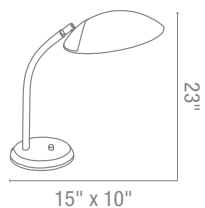

50400 Tet Table Lamp
1Lt x 0w 1 (-2 e im a e
Finish S Gass " "L
Included F ll ange - immer
L - r
See page 2 or mat ing oor lamp