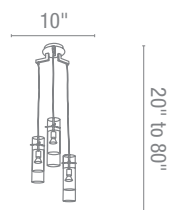

CETL Dry

Dia 3" x H 12"

Dia 8" x H 3"

50502 Onyx Steel Wrap Pendant

3Lt x 60w B10 (E-12 Candelabra Base)

Finish BS Glass OPL

Included 10ft of Clear Cord

CETL Dry