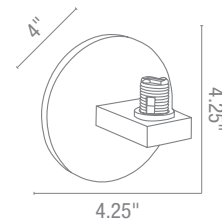

isi n Wall Fixture or Flus ount

Finish BS Glass FS

CE L a " Fluorescent -ailable

50029 W6 H6

1Lt x 60w alo en 120- "C (- Base

50030 W H 2

1Lt x 200w alo en 120- "11 (- Base

50031 W11 H11 2

1Lt x 200w alo en 120- "11 (- Base

50032 W1 H1 2

2Lt x 1 0w alo en 120- "11 (- Base

isi n Wall Fixture or Flus ount

Finish BS Glass FS

CE L a " Fluorescent -ailable

50033 W11 H6 2

1Lt x 1 0w alo en 120- "11 (- Base

50034 W1 H10 2

1Lt x 1 0w alo en 120- "11 (- Base

-ee a e 13 144 lass i ns

ss own wit 2 l lass

20434 Fusion Wall Fixture

1Lt x 0w alo en 120- "C (- Base

Finish B BS Glass ss own wit o"tional 2 -SL

C L r