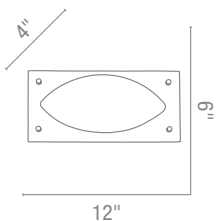

20432 Era Wall Sconce

1Lt x 0w alo en 120- "C (- Base
Finish BS Glass PL
C L r