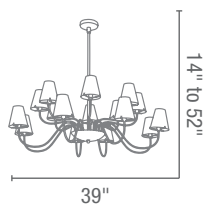

23967 Vienna Chandelier

16Lt x 40w Halogen 120v JCD (G-9 Base)

Finish CH **Glass** OPL

Included 6"-16"-22" Rods, Slope Adapter

Optional Rods up to 10ft

CETL Dry

23966 Vienna Chandelier

9Lt x 40w Halogen 120v JCD (G-9 Base)