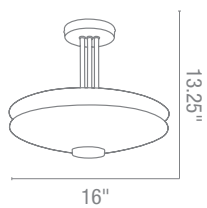

50103 Nickel Semi-Flush

3Lt x 60w A19 (E-26 Medium Base)

Finish BS **Glass** OPL

CETL Damp **Fluorescent Available**