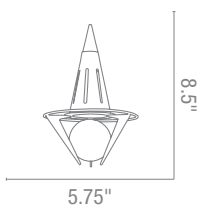

52100UJ

Uni-Jack Atlas **Pendant Shade**

1Lt x 35" - 35 1/2" - halogen

Finish S Glass M L U E

Included 1 ft. coaxial cable

UL r