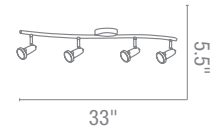

52204 Cobra Wall or Ceiling Mountable Spotlight Bar

4Lt x 50w Halogen 120v MR16 (GU-10 Base)

Finish BS

CUL Dry

52146 Ryan Wall or Ceiling Fixture

6Lt x 40w Halogen 120v JCD (G-9 Base)

Finish BS Glass FCL

CUL Dry