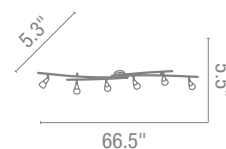

52151 Iris Flushmount
6Lt x 40w Halogen 120v JCD (G-9 Base)
Finish ORB Glass AMB
CUL Dry