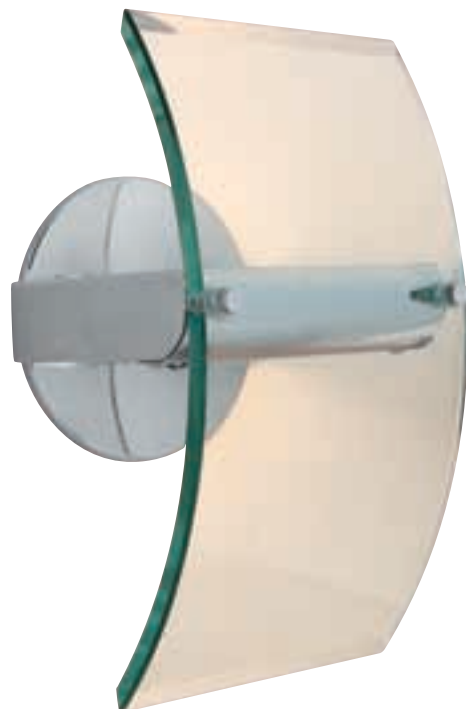

50511 Phoebe Wall Fixture

1Lt x 100w Halogen 120v J (- Base

inis CH Glass CL

C- L ry