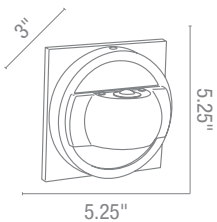

2Ltx w LE

Finish A B

n l ded LE i e

E L et Ene E cient A A