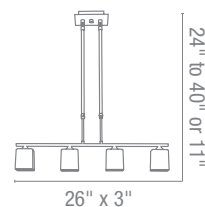

64014 Hermes Telescopic Pendant

4Lt x 40w Halogen 120v JCD (G-9 Base)

Finish BS ORB **Glass** AMB OPL

Included 2 Rod Combinations (Semi Flush or Pendant), Slope Adapters

CUL Dry