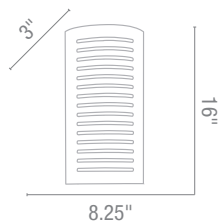

53341 Iron Wall Sconce

2Lt x 60w 1 (E-26 edu Base
Finish BS Glass PL
CE L r Fluorescent -ailable