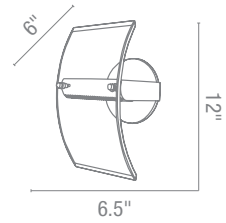

50511 P oebe Wall Fixture

1Lt x 100w alo en 120- " (- Base)
Finish C Glass CL
CE L a "

5012 el na Wall Fixture

1Lt x 100w alo en 120- " (- Base)
Finish BS Glass FS
CE L r Fluorescent -ailable