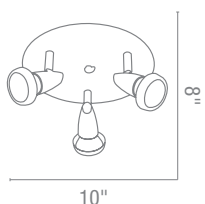

52029 Comet Cluster Spot

3Lt x 35w Halogen 120v MR16 (GU-10 Base)

Finish BS Glass OPL

CETL Dry

52106 Spot Spotlight Cluster

3Lt x 50w Halogen 120v MR16 (GU-10 Base)

Finish BS Glass BLU FST

CETL Dry

52133 Cobra Wall or Ceiling Fixture

3Lt x 50w Halogen 120v MR16 (GU-10 Base)

Finish BS

CUL Dry

52221 Mirage Cluster Spot

3Lt x 50w Halogen 120v MR16 (GU-10 Base)

Finish BRZ BS

CUL Dry

52103 Cobra Spotlight Cluster

3Lt x 50w Halogen 120v MR16 (GU-10 Base)

Finish BS

CUL Dry

63016 Versahl Low Voltage Spotlight Cluster

3Lt x 50w Halogen 12v MR-16 (GU-5.3 Base)

Finish BCHR MC

CETL Dry