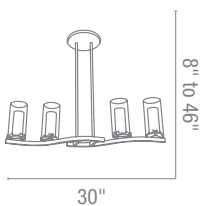

50506 Proteus Pendant

4Lt x 60w B10 (E-12 Candelabra Base)

Finish BS **Glass** FRC

Included 6"-16"-22" Rods

Optional Rods up to 10ft, Slope Adapters

CETL Dry