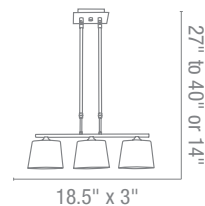

64043 Thea Telescopic Pendant

3Lt x 40w Halogen 120v JCD (G-9 Base)

Finish BS ORB **Glass** AMB OPL

Included 2 Rod Combinations (Semi Flush or Pendant), Slope Adapters

CUL Dry