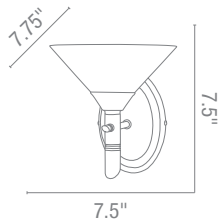

23841 Luna Wall Sconce

1Lt x 0w alo en 120- "C (- Base)
Finish S Glass PL
C L r