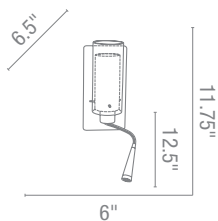

70004 D LE uo oosenec' Wall La "

1Lt x 60w 1 (E-26 edu Base)
1Lt x w Su"er W ite Led
Finish B BS Glass QL P
Included Cord Set or Plu -In
C L r -ailable in Fluorescent