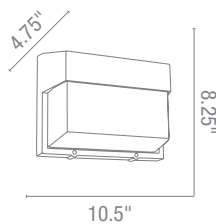

20334 e' tune all-ixtu e

1Lt x 60w A19 (E-26 ediu Base

Finish B A Glass -

E L et -luo escent A ailable

Marine Grade