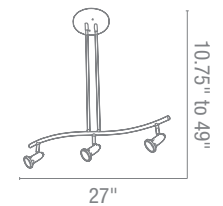

Finish BS**Included** 6"-16"-22" Rods, Slope Adapters**Optional** Rods up to 10ft

CUL Dry

**52206** Cobra Spotlight Pendant

4Lt x 50w Halogen 120v MR16 (GU-10 Base)

Finish BS**Included** 6"-16"-22" Rods, Slope Adapters**Optional** Rods up to 10ft