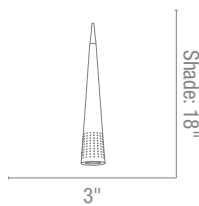

52051UJ

Uni-Jack pollo Pendant

1Lt x5 -alogen1 M -1 U-53 ase

Finish S

Included 1 ft o- xial able and UniJack connector

E L r