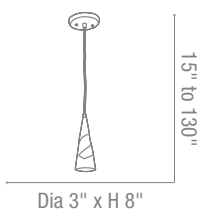

50518 Genesis Pendant

1Lt x 35w Halogen 120v MR16 (GU-10 Base)

Finish BS Glass CLF

Included 6ft of Clear Cord

CETL Dry

50501 Onyx Steel Wrap Pendant

1Lt x 60w B10 (E-12 Candelabra Base)

Finish BS Glass OPL

Included 10ft of Clear Cord

CUL Dry

Dia 3" x H 8"

50525 Spartan Pendant

1Lt x 35w Halogen 120v MR16 (GU-10 Base)

Finish BS Glass CLM

Included 6ft of Clear Cord

CETL Dry

50502 Onyx Steel Wrap Pendant

3Lt x 60w B10 (E-12 Candelabra Base)

Finish BS Glass OPL

Included 10ft of Clear Cord

CETL Dry

50526 Spartan Pendant

3Lt x 35w Halogen 120v MR16 (GU-10 Base)

Finish BS Glass CLM

Included 6ft of Clear Cord

CETL Dry