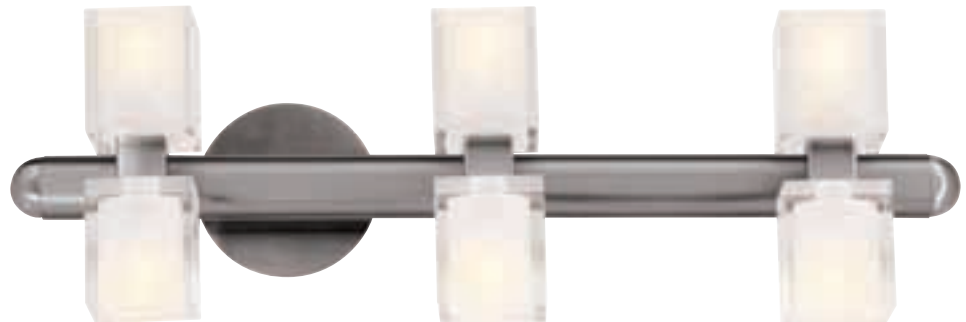

stor Wall anity

inis BS Glass FCL

C L amp

A 23906	4.2	E t 4
2Lt x 40w Halogen 120v JC (G- Base		
B 23907	24.	E t 4
Lt x 40w Halogen 120v JC (G- Base		
C 2390	4	E t 4
Lt x 40w Halogen 120v JC (G- Base