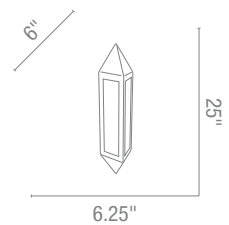

20354 a i all -ixtu e
2Lt x 60w A19 (E-26 ediu Base
Finish B A Glass OPL
E L et -luo escent A ailable