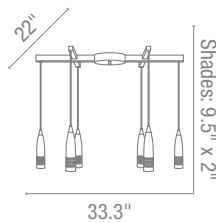

52016 Odyssey H Type Canopy Pendant

6Lt x 35w Halogen 12v MR-16 (GU-5.3 Base)
Finish BL BS
Included 8ft Silicon Memory Free Cord
CETL Dry