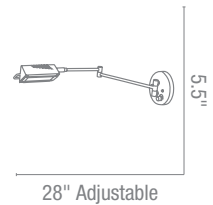

2088 Classic Wall Mounted
Desk Lamp

1 Light with adjustable arm 16" (10" Base)
Finish Brass
Includes Cord Set or Plug-In
Clear

5033 Arrow Wall Mounted
Desk Lamp

1 Light with adjustable arm 12" (8" Base)
Finish Brushed Steel
Includes Cord Set or Plug-In
Clear

5034 Parac Wall Mounted
Desk Lamp

1 Light with adjustable arm 12" (8" Base)
Finish Brushed Steel Glass Shade
Includes Cord Set or Plug-In
Full Function

Clear