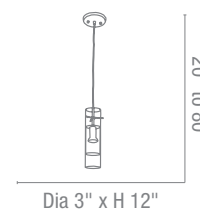

CETL Dry

Dia 3" x H 12"

Dia 8" x H 3"

50502 Onyx Steel Wrap Pendant

3Lt x 60w B10 (E-12 Candelabra Base)

Finish BS Glass OPL

Included 10ft of Clear Cord

CETL Dry