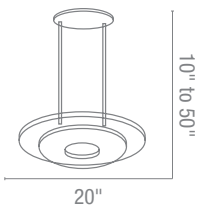

50484 Helius Pendant

1Lt x 150w Halogen 120v J78 (T-3 Base)

Finish BS **Glass** CFR

Included 6"-16"-22" Rods

Optional Rods up to 10ft, Slope Adapters

CETL Dry