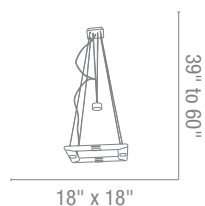

4Lt x 75w Halogen 120v JCD (G-9 Base)

Finish BS Glass CLR

Included 6"-16"-22" Rods, Slope Adapters

Optional Rods up to 10ft

CETL Damp

62076 Magna Cable Pendant
 8Lt x 40w Halogen 120v JCD (G-9 Base)
Finish ALU **Glass** FST
 CETL Dry