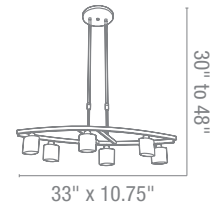

52040 Cosmos Pendant

6Lt x 50w Halogen 120v JCD (G-9 Base)

Finish BS **Glass** OPL

Optional Slope Adapters

CETL Dry

52039 Cosmos Pendant

4Lt x 50w Halogen 120v JCD (G-9 Base)

Finish BS **Glass** OPL

Optional Slope Adapters

CETL Dry

Articulating Arms

23850 Isis Adjustable Pendant

5Lt x 40w Halogen 120v JCD (G-9 Base)

Finish BS **Glass** OPL

Included Slope Adapters

CUL Dry

Articulating Arms

23849 Isis Adjustable Pendant

4Lt x 40w Halogen 120v JCD (G-9 Base)

Finish BS **Glass** OPL

Included Slope Adapters

CUL Dry