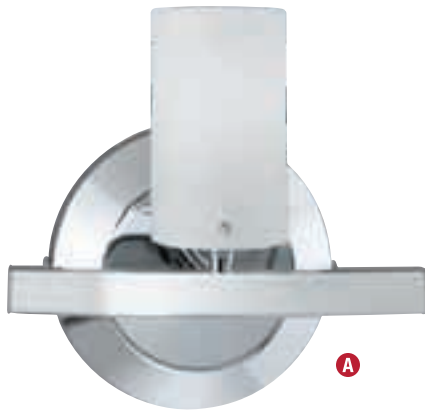

63903 Classical Semi-Flush

Lt x 40w Halogen 120v JC (G- Base

inis CHMC O B Glass AMB COB OPL

nclu e Slope Adapters

C- L ry

A

B

C

D

Classical Wall Vanity

inis CHMC O B Glass AMB COB OPL

C- L ry A A

A 63911 .2 E t

1Lt x 40w Halogen 120v JC (G- Base

B 63912 14 E t

2Lt x 40w Halogen 120v JC (G- Base

C 63913 22 E t

Lt x 40w Halogen 120v JC (G- Base

D 63914 2 .2 E t

4Lt x 40w Halogen 120v JC (G- Base