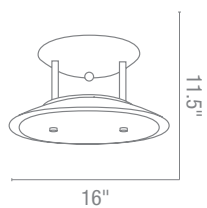

50431 Argon Semi-Flush

1Lt x 200w Halogen 120v J78 (T-3 Base)

Finish BS **Glass** FST

Optional Slope Adapters

CETL Dry