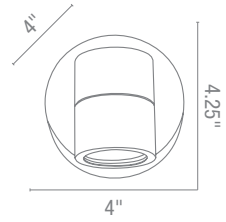

Marine Grade

20350 O 'otli ht
1Lt x w alo en 120 16 (" "-10 Base
Finish A B Glass L
E L et A A