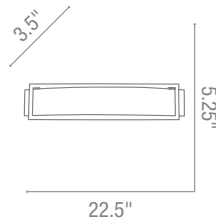

2219 etro Wall Fixture
1Lt x 100w alo en 120- " (- Base
Finish BS Glass PL
CE L a " Fluorescent -ailable