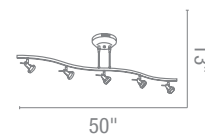

52043 Viper Semi-Flush
6Lt x 35w Halogen 120v MR16 (GU-10 Base)
Finish BS
CETL Dry

52226 Mirage Semi-Flush
6Lt x 50w Halogen 120v MR16 (GU-10 Base)
Finish BRZ BS
CUL Dry

63013ET Versahl Low Voltage Spotlight Semi-Flush
3Lt x 50w Halogen 12v MR-16 (GU-5.3 Base)
Finish BCHR MC
Included Slope Adapters
CETL Dry

63014ET Versahl Low Voltage Spotlight Semi-Flush
5Lt x 50w Halogen 12v MR-16 (GU-5.3 Base)
Finish BCHR
Included Slope Adapters
CETL Dry