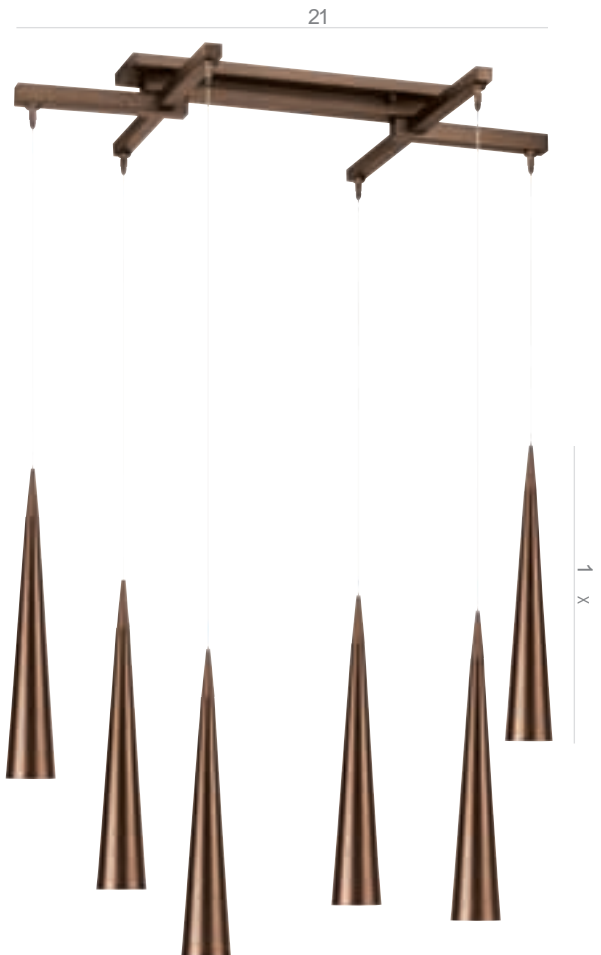

52054 Apollo 4 Light Pendant Bar
with ni-Jac Plug System

4Lt x 0w Halogen 12v M -1 (G - . Base

inis B BS

nclu e 10ft Co-Axial Cable

C- L ry

Celestial

pollo

52056 Apollo Light Cross Bar Pendant
with ni-Jac Plug System