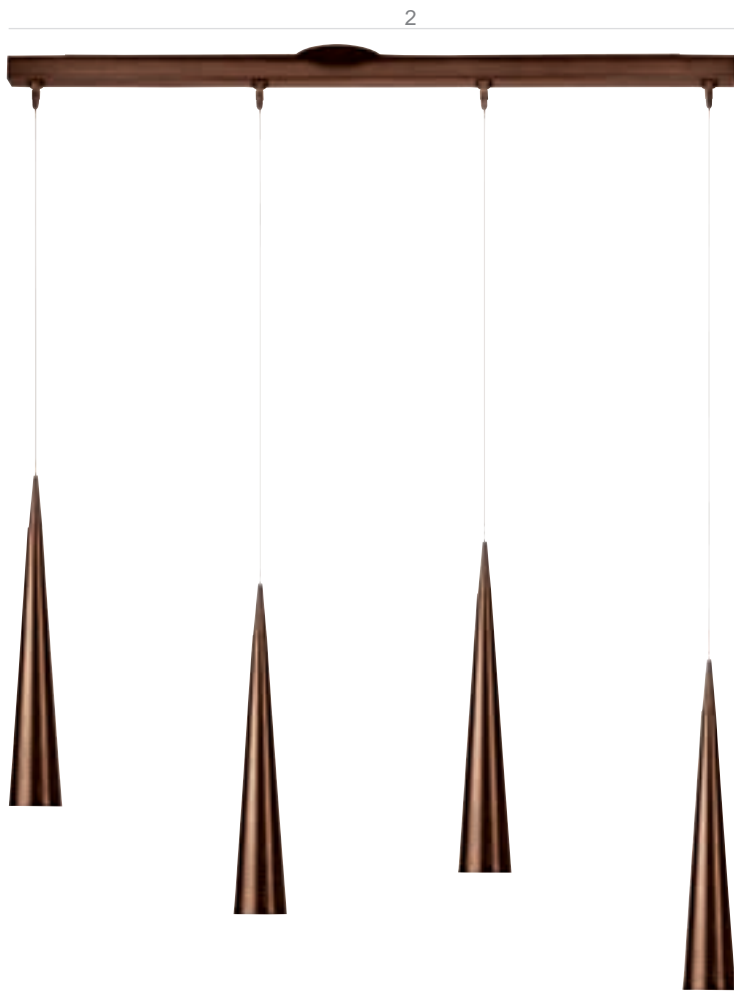

52052 Apollo Single Pendant with ni-Jac Plug System

1Lt x 0w Halogen 12v M -1 (G - . Base)

inis B BS

nclu e 10ft Co-Axial Cable

C- L ry

5205 Apollo Light Cross Bar Pendant with ni-Jac Plug System

Lt x Ow Halogen 12v M -1 (G - . Base
inis B BS
nclu e 10ft Co-Axial Cable
C- L ry