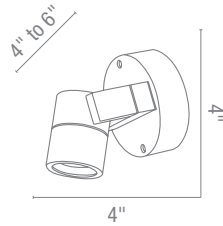

20351 O 'otli ht

1Lt x w alo en 120 16 (" -10 Base
Finish A B Gass L
E L et

Marine Grade