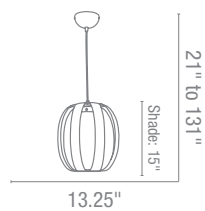

Finish ALU **Glass** OPL

Included 10ft of Cable & Cord

CETL Dry

23425 Helix Pendant

1Lt x 100w A19 (E-26 Medium Base)

Finish ALU **Glass** OPL

Included 10ft of Transparent Cord

CETL Dry **Fluorescent Available**