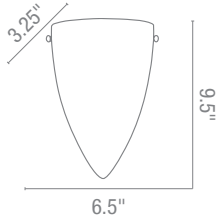

23204 Sa ari Italian rt lass Wall Sconce

2Lt x 60w B10 (E-12 Candelabra Base)
Glass L SL
Included BSBBW nob
C L r Fluorescent -ailable

23214 Sa ari Italian rt lass Wall Sconce

2Lt x 60w B10 (E-12 Candelabra Base)
Finish BS Glass L SL
Included BSBBW nob
CE L r Fluorescent -ailable