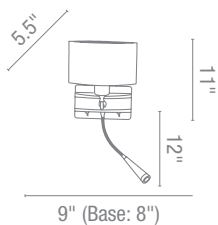

70023 D E'i" anie oosenec' Wall La "

1Lt x 60w 1 (E-26 edu Base)
1Lt x 1w Su"er W ite Led
Finish B C Glass
Included Cord Set or Plu -In
C L r -ailable in Fluorescent