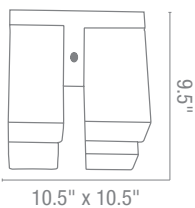

20735 Turin Flushmount

4Lt x 60w A19 (E-26 Medium Base)

Finish BS ORB **Glass** ASC OPL

CUL Damp **Fluorescent Available**