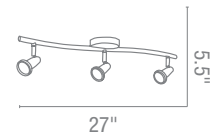

52203 Cobra Wall or Ceiling Mountable Spotlight Bar

3Lt x 50w Halogen 120v MR16 (GU-10 Base)

Finish BS

CUL Dry