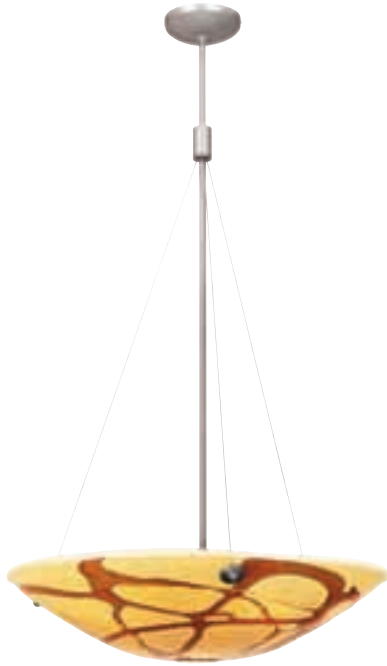

50114 Haley Pendant

3Lt x 75w Halogen 120v JCD (G-9 Base)

Finish BS **Glass** OPL

Included 6"-16"-22" Rods, Slope Adapter

Optional Rods up to 10ft

CETL Damp **Fluorescent Available**

Safari Italian Art Glass Cable Pendant