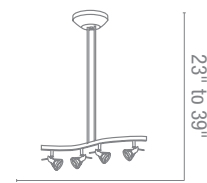

63004ET Versahl Low Voltage Adjustable Spotlight Pendant

4Lt x 50w Halogen 12v MR-16 (GU-5.3 Base)

Finish BCHR MC

Included Slope Adapters

CETL Dry

27.75"