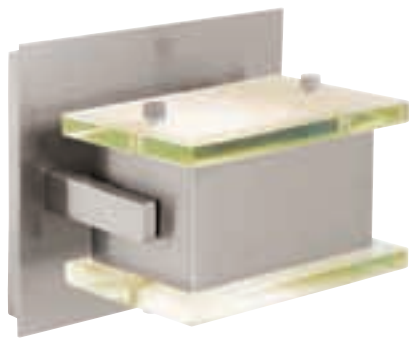

A

B

C

D

e a Wall anit

Finish BS Glass CL
Included Floatin Cano" or -Set
unction Boxes (B C and

CL a "

A 4051 W H

1Lt x 0w alo en 120- "C (- Base

B 4052 W16 H

2Lt x 0w alo en 120- "C (- Base

C 4053 W26 2 H

Lt x 0w alo en 120- "C (- Base

D 4055 W 0 H

Lt x 0w alo en 120- "C (- Base

A

B

C

Me is Wall anit

Finish BS Glass FS
Included Floatin Cano" or -Set
unction Boxes

CE L r

A 2027 W20 H2 1

2Lt x 100w alo en 120- " (- Base

B 2028 W 0 H2 1

Lt x 100w alo en 120- " (- Base

C 2029 W 0 H2 1

Lt x 100w alo en 120- " (- Base