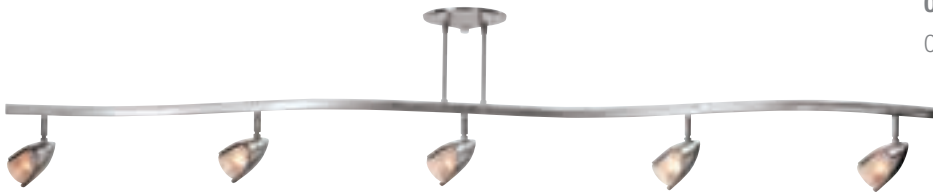

52031 Comet Semi-Flush

5Lt x 35w Halogen 120v MR16 (GU-10 Base)

Finish BS **Glass** OPL

Optional Slope Adapters

CETL Dry