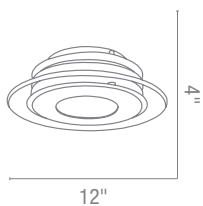

50480 Helius Flushmount

1Lt x 150w Halogen 120v J78 (T-3 Base)

Finish BS Glass CFR

CETL Damp

Saturn Flushmount

Finish BS Glass FST

CETL Damp **Fluorescent Available**

50091 Dia 9.5" H 4.5" (small)

1Lt x 75w Halogen 120v JCD (G-9 Base)

50092 Dia 14.5" H 5.5" (medium)

1Lt x 150w Halogen 120v J118 (T-3 Base)

50093 Dia 19" H 5.5" (large)

1Lt x 150w Halogen 120v J118 (T-3 Base)