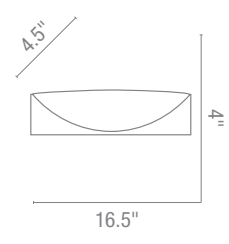

20417 Ona Wall Sconce
1Lt x 60w 1 (E-26 edu Base)
Finish BS B Glass LB
C L r Fluorescent -ailable

20435 Crest Wall Sconce
2Lt x 60w 1 (E-26 edu Base)
Finish S B Glass LB
C L r Fluorescent -ailable

- AT Satin Finis

ust Finis