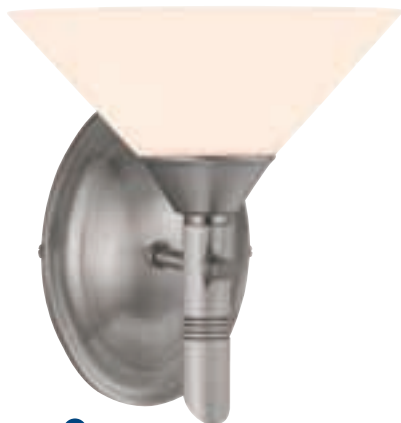

A

una Wall sconce

inis SA Glass OPL

C L

A 23 41 .2 . E t .

1Lt x 40w Halogen 120v JC (G- Base

B 23 42 1 . . E t .

2Lt x 40w Halogen 120v JC (G- Base