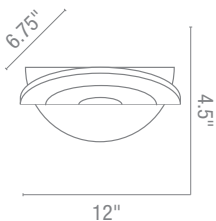

205 Sillur Wall Sconce

2Lt x 60w B10 (E-12 Candelabra Base)
Finish BS Glass PL
CE L r Fluorescent -ailable

2057 Sillur Wall Sconce

2Lt x 60w B10 (E-12 Candelabra Base)
Finish BS Glass PL
CE L r Fluorescent -ailable

50128 Nebula Wall Sconce

1Lt x 0w alo en 120- "C (- Base)
Finish S Glass PL
CE L r

50483 Elius Wall Sconce

1Lt x 100w alo en 120- " (- Base)
Finish BS B Glass CF
CE L a "

208 Elius Wall Sconce

1Lt x 100w alo en 120- " (- Base)
Finish BS Glass BCL
CE L r

2084 Elius Wall Sconce

1Lt x 100w alo en 120- " (- Base)
Finish S Glass FS
CE L r