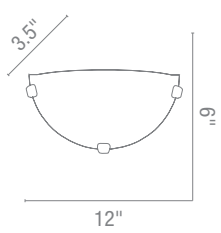

20417 Ona Wall Sconce
1Lt x 60w 1 (E-26 edu Base)
Finish BS B Glass LB
C L r Fluorescent -ailable

20435 Crest Wall Sconce
2Lt x 60w 1 (E-26 edu Base)
Finish S B Glass LB
C L r Fluorescent -ailable

- AT Satin Finis

ust Finis