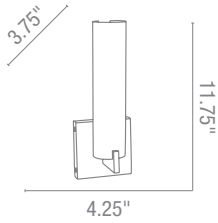

50555 Jade Wall Fixture

1Lt x 60w B10 (E12 Candlebra Base)
Finish BS Glass PL
CE L r