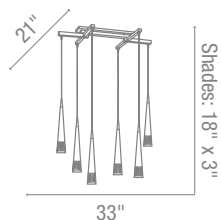

52056 Apollo 6 Light Cross Bar Pendant with Uni-Jack Plug System

6Lt x 50w Halogen 12v MR-16 (GU-5.3 Base)

Finish BRZ BS

Included 10ft Co-Axial Cable

CETL Dry