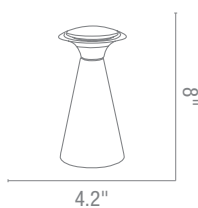

70010LED Satellite Table Lamp
12Lt L -
Finish S
after "perate e ire atterie
"perating time 8 r ontin o