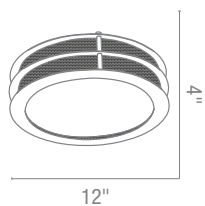

50130 Iron Flushmount

1Lt x 100w A19 (E-26 Medium Base)

Finish BS Glass FST

CETL Damp **Fluorescent Available**