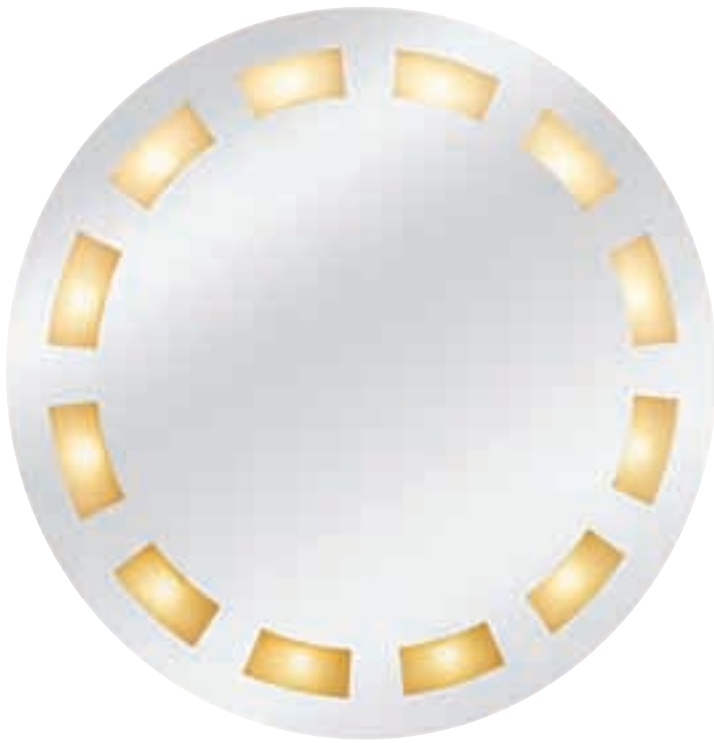

4070 Reflections Round Illuminated Mirror

12L x 10W also in 12" C (- Base
Glass F
C L r

4071 Reflections Rectangular Illuminated Mirror

12L x 10W also in 12" C (- Base
Glass F
C L r

Task Lamps

7000 D eadboard Li t s own in bron e nis