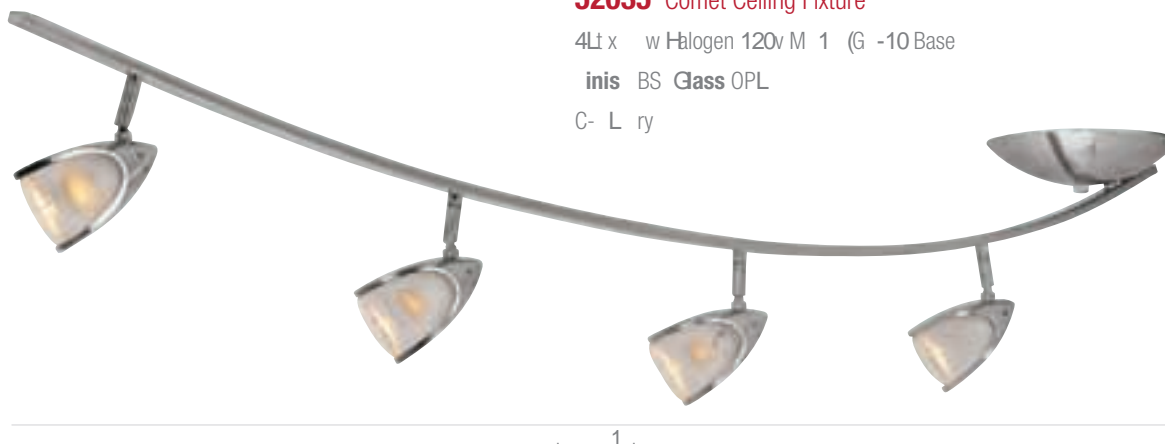

52035 Comet Ceiling Fixture

4 Lt x w Halogen 120v M 1 (G -10 Base)

inis BS Glass OPL

C- L ry