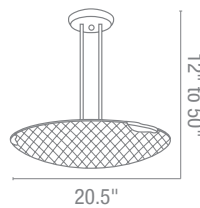

50055 Radon Semi-Flush or Pendant

1Lt x 300w Halogen 120v J118 (T-3 Base)

Finish BS **Glass** CKF

Included 6"-16"-22" Rods

Optional Rods up to 10ft, Slope Adapters

CETL Dry **Fluorescent Available**