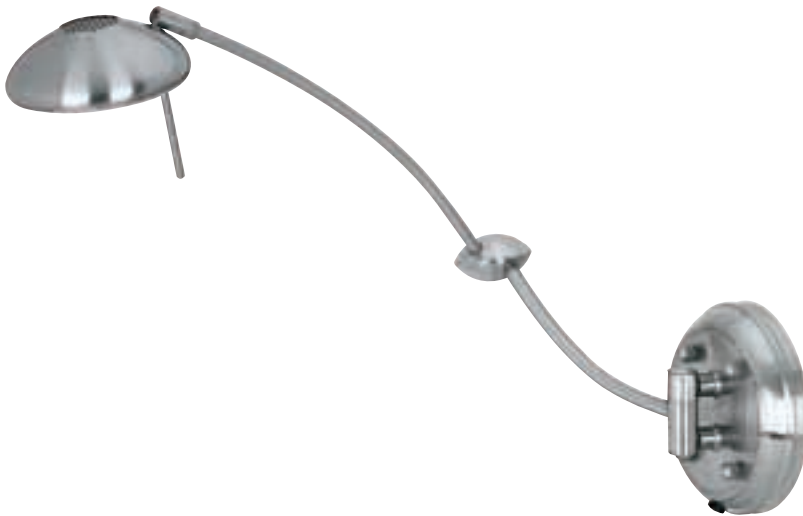

5033 Arrow Wall Mounted
Desk Lamp

1 Light with adjustable arm 12" (8" Base)
 Finish Brushed Steel
 Includes Cord Set or Plug-In
 Clear

Brushed Steel

5034 Parac Wall Mounted
Desk Lamp

1 Light with adjustable arm 12" (8" Base)
 Finish Brushed Steel Glass Shade
 Includes Cord Set or Plug-In
 Full Function