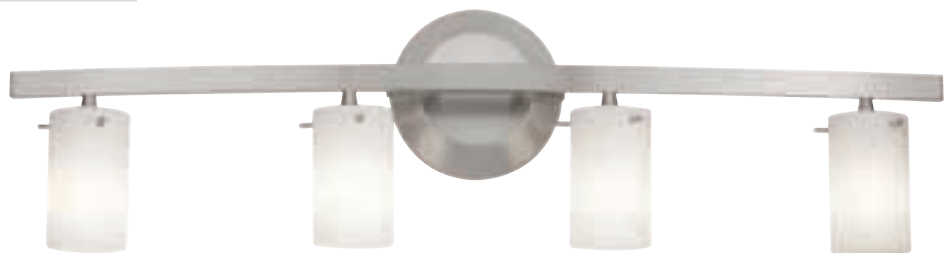

D

Classical Wall Vanity

inis CHMC O B Glass AMB COB OPL

C- L ry A A

A 63911 .2 E t

1Lt x 40w Halogen 120v JC (G- Base

B 63912 14 E t

2Lt x 40w Halogen 120v JC (G- Base

C 63913 22 E t

Lt x 40w Halogen 120v JC (G- Base

D 63914 2 .2 E t

4Lt x 40w Halogen 120v JC (G- Base