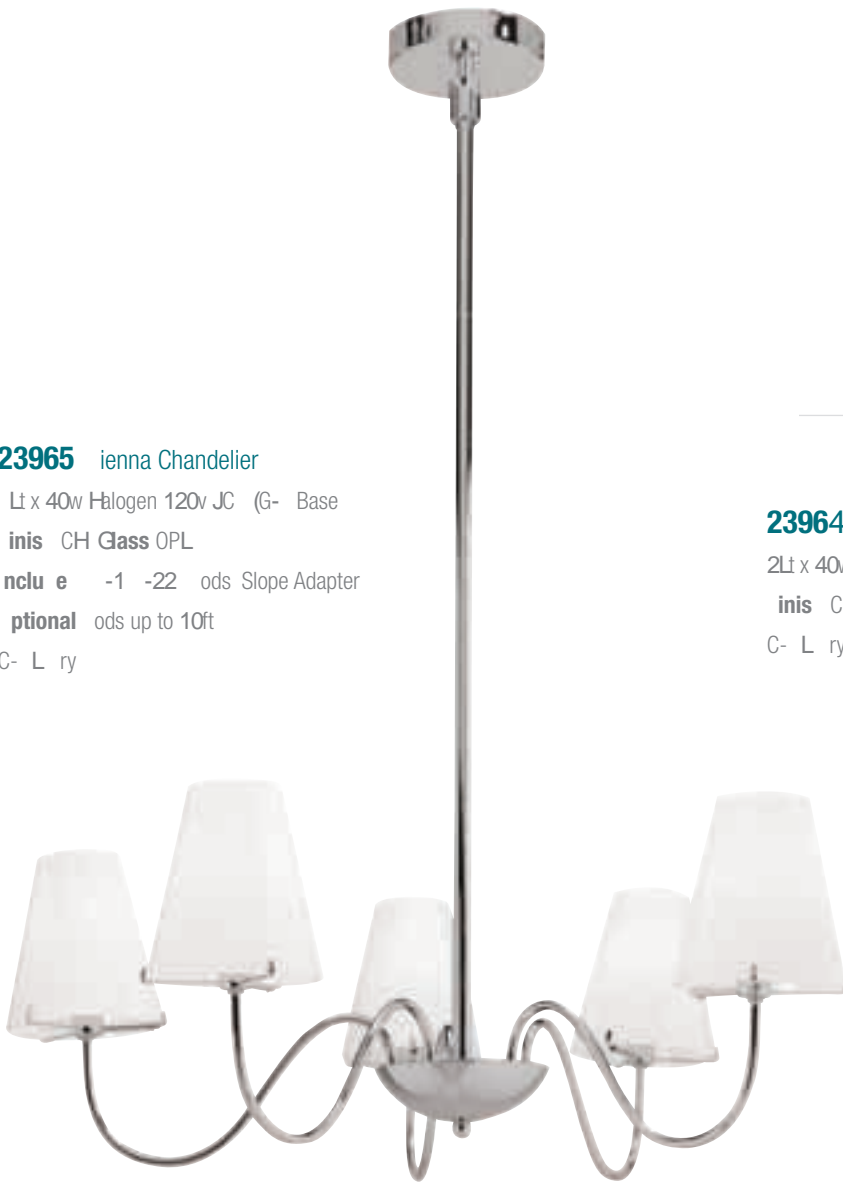

23965 ienna Chandelier
1Lt x 40w Halogen 120v JC (G- Base
inis CH Glass OPL
nclu e -1 -22 ods Slope Adapter
ptional ods up to 10ft
C- L ry

ia 2 14 to 2