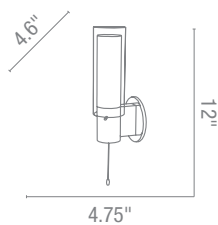

50505 1 Proteus Wall Fixture with Pull Cord

1Lt x 60w B10 (E-12 Candelabra Base)
Finish C Glass PL
CE L r

Per orated etal
See-e "tion

50505 2 Proteus Wall Fixture

1Lt x 60w B10 (E-26 Medium Base)
Finish BS Glass PL
Included on Switch