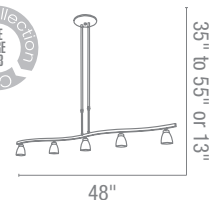

63804 Sydney Adjustable Pendant

4Lt x 40w Halogen 120v JCD (G-9 Base)

Finish CH MC ORB **Glass** OPL

Included 2 Rod Combinations (Semi-Flush or Pendant), Slope Adapters

CETL Dry

63805 Sydney Adjustable Pendant

5Lt x 40w Halogen 120v JCD (G-9 Base)

Finish CH MC ORB **Glass** OPL

Included 2 Rod Combinations (Semi-Flush or Pendant), Slope Adapters

CETL Dry

63904 Classical Adjustable Pendant

4Lt x 40w Halogen 120v JCD (G-9 Base)

Finish CH MC ORB **Glass** AMB COB OPL

Included 2 Rod Combinations (Semi-Flush or Pendant), Slope Adapters

CETL Dry

63905 Classical Adjustable Pendant

5Lt x 40w Halogen 120v JCD (G-9 Base)

Finish CH MC ORB **Glass** AMB COB OPL

Included 2 Rod Combinations (Semi-Flush or Pendant), Slope Adapters

CETL Dry