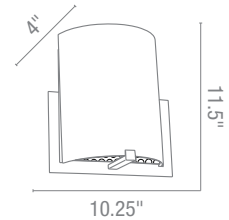

20445 Cobalt Wall Sconce

2Lt x 1 w Sel Ballasted La " (-2 Base
Finish BS B Glass PL
C L r Fluorescent -ailable