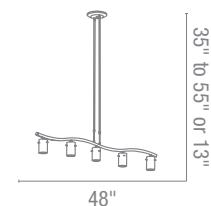

CETL Dry

**50482** Helius Dual Light Pendant

2Lt x 150w Halogen 120v J78 (T-3 Base)

Finish BS Glass CFR**Included** 6"-16"-22" Rods**Optional** Rods up to 10ft, Slope Adapters

CETL Dry

**62316** Titanium Semi-Flush or Pendant