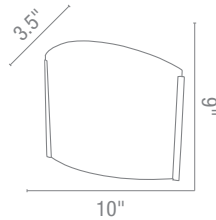

2057 Sillur Wall Sconce

2Lt x 60w B10 (E-12 Candelabra Base)
Finish BS Glass PL
CE L r Fluorescent -ailable