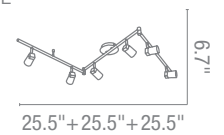

52203 Cobra Wall or Ceiling Mountable Spotlight Bar

3Lt x 50w Halogen 120v MR16 (GU-10 Base)

Finish BS

CUL Dry

52204 Cobra Wall or Ceiling Mountable Spotlight Bar

4Lt x 50w Halogen 120v MR16 (GU-10 Base)

Finish BS

CUL Dry

52146 Ryan Wall or Ceiling Fixture

6Lt x 40w Halogen 120v JCD (G-9 Base)

Finish BS Glass FCL

CUL Dry

52042 Viper Semi-Flush

5Lt x 35w Halogen 120v MR16 (GU-10 Base)

Finish BS

CETL Dry