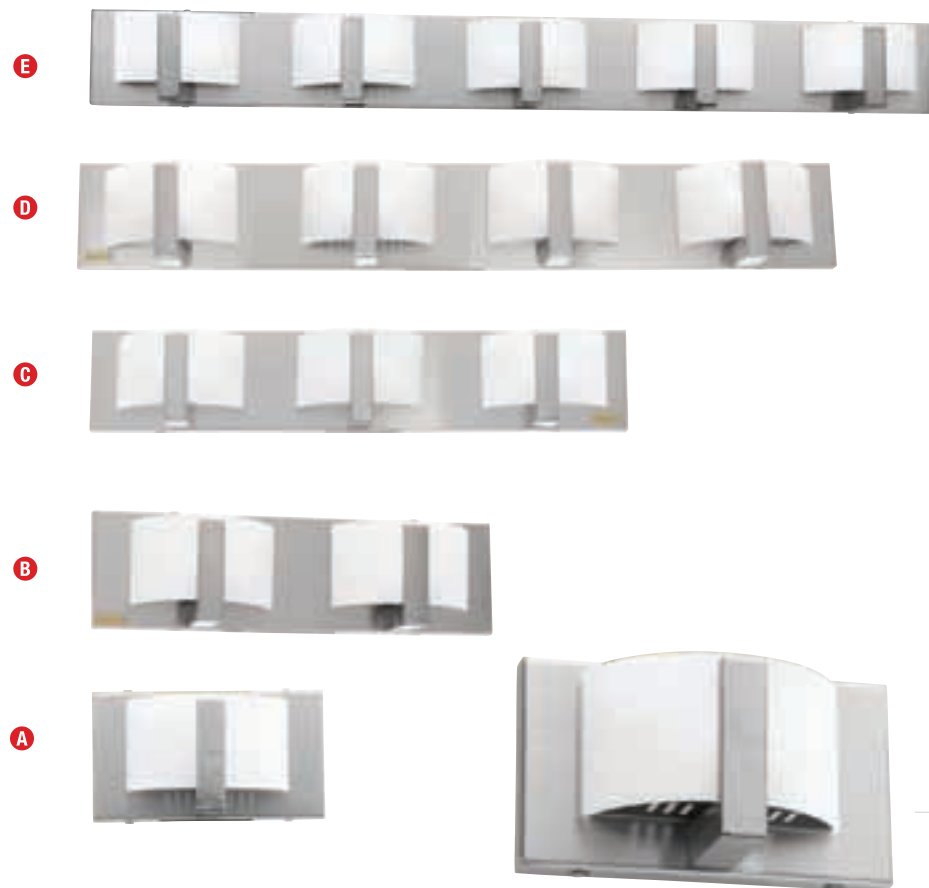

acle Wall ant

Finish BSGlass PL

CE L a "

A	2031	W	H	2
		1Lt x 0w	alo en 120-	"C (- Base
B	2032	W16	H	2
		2Lt x 0w	alo en 120-	"C (- Base
C	2033	W2	H	2
		Lt x 0w	alo en 120-	"C (- Base
D	2034	W 2	H	2
		Lt x 0w	alo en 120-	"C (- Base
E	2035	W 0	H	2
		Lt x 0w	alo en 120-	"C (- Base

Pro le iew