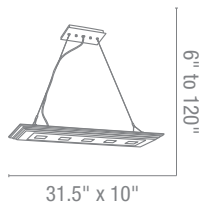

Optional Rods up to 10ft

CETL Damp **Energy Efficient**

50474 Silica Pendant
 5Lt x 40w Halogen 120v JCD (G-9 Base)
Finish CH **Glass** CCL
Included 10ft of Cable & Cord
 CETL Dry

50473 Silica Pendant
 4Lt x 40w Halogen 120v JCD (G-9 Base)
Finish CH **Glass** CCL
Included 10ft of Cable & Cord
 CETL Dry