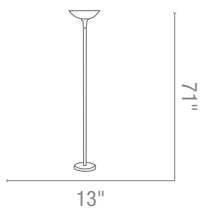

50380 Tor remote control Floor Lamp
1Lt x 150w 1 (-2 e i m a e
Finish S Glass " " L
Included remote F ll ange - immer
L - r