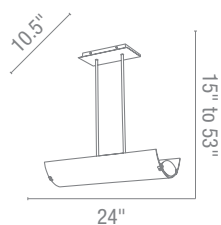

31015 Protus Pendant

2Lt x 24w T-5 HO Fluorescent (Bi-Pin Base)

Finish CH **Glass** FST

Included 6"-16"-22" Rods, 10ft Wire, Slope Adapters

Optional Rods up to 10ft

CETL Damp **Energy Efficient**