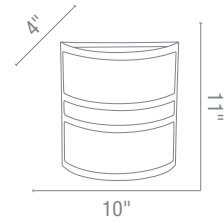

20440 rte is Wall Sconce

2Lt x 60w 1 (E-26 edu Base
Finish BS B Glass PL
C L a " Fluorescent -ailable