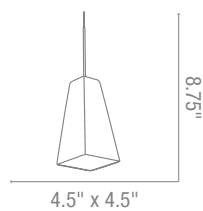

23210 Plum Single Pendant with Uni-Jack Plug System

1Lt x 35w Halogen 12v JC (GY6.35 Base)

Finish BS Glass PLM

Included 10ft Co-Axial Cable

CETL Dry