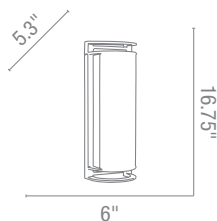

Marine Grade

2Lt x 60w A19 (E-26 ediu Base

Finish B A Glass -

E L et -luo escent A ailable