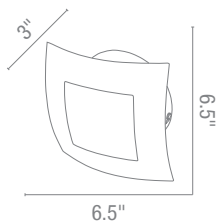

53342 Orion Wall or Ceiling Fixture

1Lt x 0w alo en 120- "C (- Base)
Finish BS Glass PL
C E L r Fluorescent -ailable