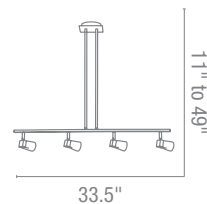

52145 Ryan Semi-Flush or Pendant

4Lt x 40w Halogen 120v JCD (G-9 Base)

Finish BS Glass FCL

Included 6"-6"-22" Rods

Optional Rods up to 10ft, Slope Adapters
CUL Dry

33.5"