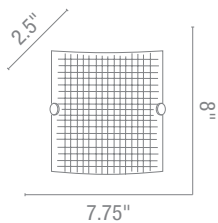

2054 adon Wall Sconce

1Lt x 100w alo en 120- "11 (- Base
Finish BS Glass C F
CE L r Fluorescent -ailable

B il ubbed
Bron e Finis