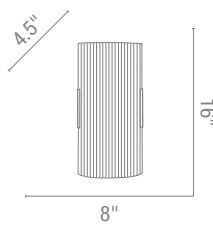

2230 eonWall Sconce

1Lt x 10w alo en 120- "11 (- Base

Finish BS Glass LF

CE L a " Fluorescent -ailable