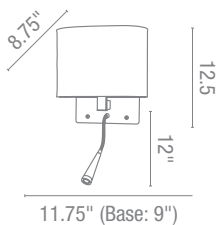

70021 D E'i" anie oosenec' Wall La "

1Lt x 100w 1 (E-26 edu Base)
1Lt x 1w Su"er W ite Led
Finish B C Glass
Included Cord Set or Plu -In
C L r -ailable in Fluorescent