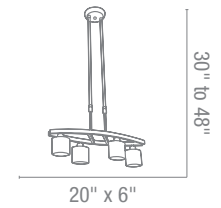

52039 Cosmos Pendant

4Lt x 50w Halogen 120v JCD (G-9 Base)

Finish BS **Glass** OPL

Optional Slope Adapters

CETL Dry