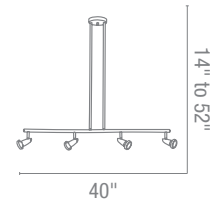

52224 Mirage Semi-Flush or Pendant

4Lt x 50w Halogen 120v MR16 (GU-10 Base)

Finish BRZ BS

Included 6"-16"-22" Rods

Optional Rods up to 10ft, Slope Adapters

CUL Dry

52205 Cobra Spotlight Pendant

3Lt x 50w Halogen 120v MR16 (GU-10 Base)

Finish BS

Included 6"-16"-22" Rods, Slope Adapters

Optional Rods up to 10ft

CUL Dry

52206 Cobra Spotlight Pendant

4Lt x 50w Halogen 120v MR16 (GU-10 Base)

Finish BS

Included 6"-16"-22" Rods, Slope Adapters

Optional Rods up to 10ft

CUL Dry

52041 Cosmos Pendant

6Lt x 35w Halogen 120v MR16 (GU-10 Base)

Finish BS **Glass** OPL

Optional Slope Adapters

CETL Dry