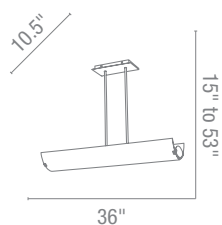

Finish CH **Glass** FST

Included 6"-16"-22" Rods, 10ft Wire, Slope Adapters

Optional Rods up to 10ft

CETL Damp **Energy Efficient**

Glass pivots for light deflection

31016 Protus Pendant

2Lt x 39w T-5 HO Fluorescent (Bi-Pin Base)