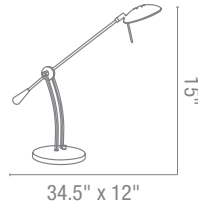

BS r Steel

50395 Stork Table Lamp
1Lt x 75w Halogen 120v J78 (T - a e
Finish S
Included F ll ange - immer
L - r
See page 2 0 or mat ing oor lamp

BR ron e