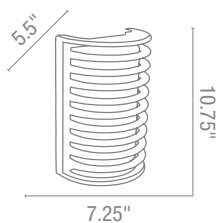

SAT atin

BL Black

Oden Bulkhead

Finish BL A Glass -

E L et -luo escent A ailable

20330 L 10.2 H 10.2 Ext . (s all

2Lt x 60w A19 (E-26 ediu Base

20331 L 12. H 12. Ext 6 (a e

2Lt x w A19 (E-26 ediu Base

20302 Poseidon Bulkhead

1Lt x 60w A19 (E-26 ediu Base

Finish BL A Glass -

E L et -luo escent A ailable

MAR EGRA E SATA BR O L

Marine Grade

WH hite

SAT atin

BL Black

ST tone

20300 Poseidon Bulkhead

1Lt x 60w A19 (E-26 ediu Base

Finish BLB A Glass -

E L et -luo escent A ailable

MAR EGRA E SATA BR O L

Marine Grade