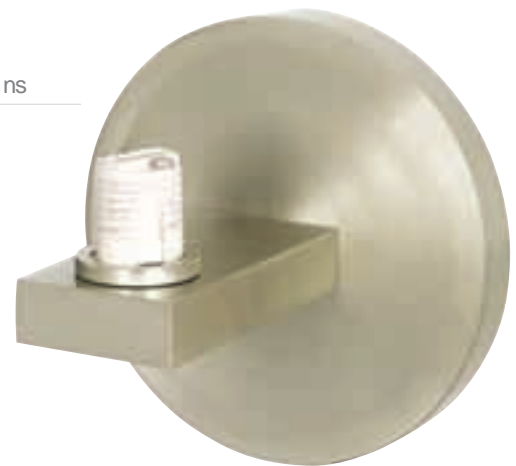

-ee a e 13 144 lass i ns

ss own wit 2 l lass

20434 Fusion Wall Fixture

1Lt x 0w alo en 120- "C (- Base

Finish B BS Glass ss own wit o"tional 2 -SL

C L r

20444 Poseidon a " Wall Fixture

Lt x 20w P - 0 (E-26) edu Base
 Finish B S Glass CL
 C L r Fluorescent -ailable