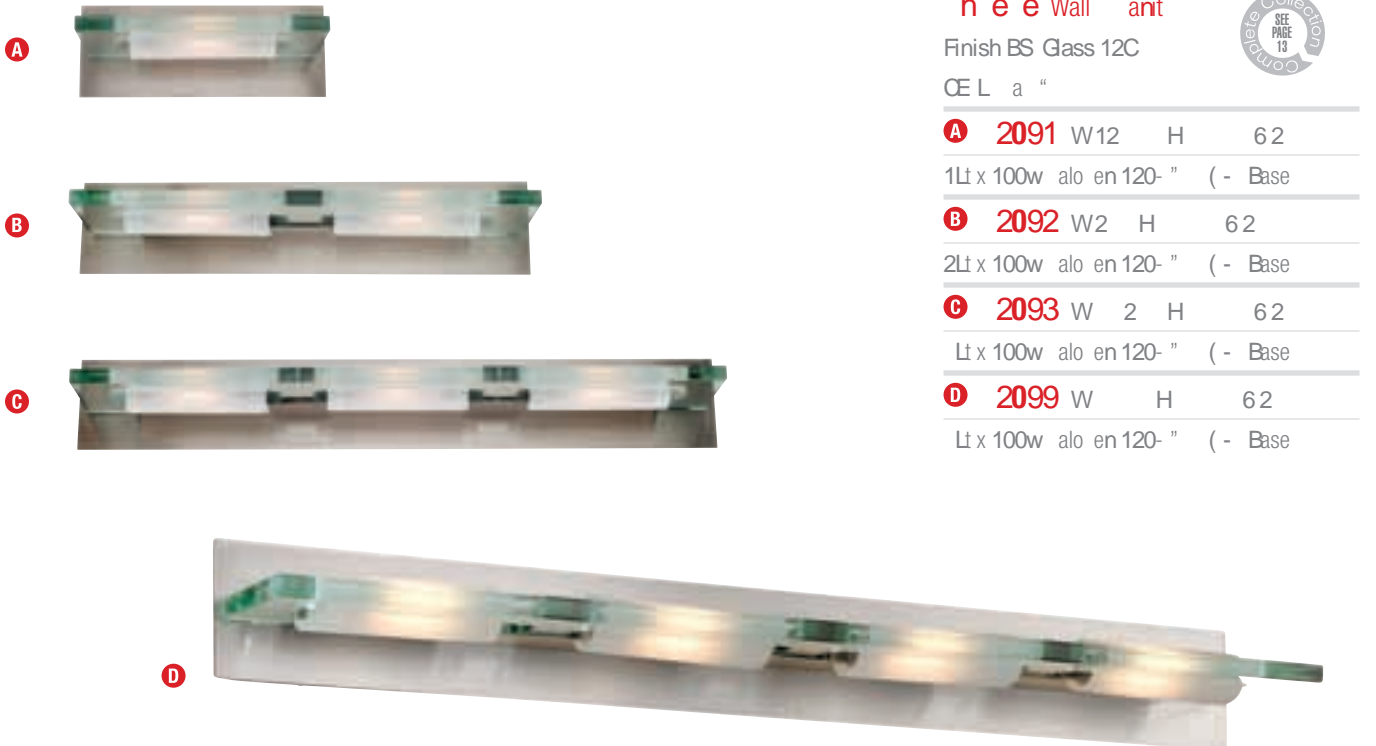

h e e Wall anit

Finish BS Glass 12C

CE L a "

A 2091 W12 H 62
1Lt x 100w alo en 120- " (- Base

B 2092 W2 H 62
2Lt x 100w alo en 120- " (- Base

C 2093 W 2 H 62
Lt x 100w alo en 120- " (- Base

D 2099 W H 62
Lt x 100w alo en 120- " (- Base