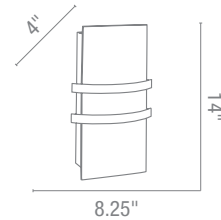

2094 uarius ots Wall Fixture
1Lt x 100w alo en 120- "11 (- Base
Finish BS Glass FS
CE L a " Fluorescent -ailable