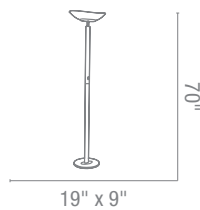

50380 Tor remote control Floor Lamp
1Lt x 150w 1 (-2 e i m a e
Finish S Glass " " L
Included remote F ll ange - immer
L - r

50386 Swan remote control To lier
1Lt x 150w 1 (-2 e i m a e
Finish S Glass " " L
Included remote F ll ange - immer
L - r