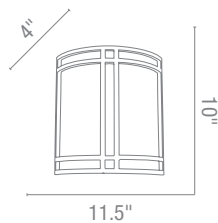

20420 rte is Wall Sconce

2Lt x 60w 1 (E-26 edu Base
Finish BS Glass PL
C L r Fluorescent -ailable