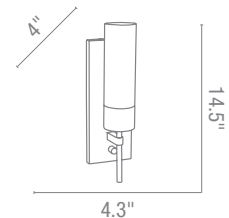

50505 Proteus Wall Fixture

1Lt x 60w B10 (E-12 Candelabra Base)
Finish BS Glass F C
CE L r

50505 1 Proteus Wall Fixture with Pull Cord

1Lt x 60w B10 (E-12 Candelabra Base)
Finish C Glass PL
CE L r

Per orated etal
See-e "tion

50505 2 Proteus Wall Fixture

1Lt x 60w B10 (E-26 Medium Base)
Finish BS Glass PL
Included on Switch

Optional - **50505 2** Per orated etal See-e
CE L r