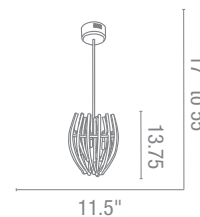

Optional Rods up to 10ft

CETL Damp **Fluorescent Available**

55523 Perseus Crystal Pendant

7Lt x 20w Halogen 12v JC (G-4 Base)

Finish CH Glass BLU CLR

Included 6"-16"-22" Rods, Slope Adapter

CETL Dry

23636 DecoBall Ball Pendant