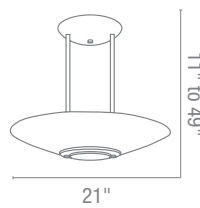

50454 Argon Pendant

1Lt x 150w Halogen 120v J78 (T-3 Base)

Finish BS **Glass** FST

Included 6"-16"-22" Rods

Optional Rods up to 10ft, Slope Adapters

CETL Dry