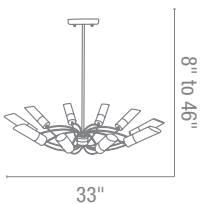

50510 Solar Chandelier

10Lt x 60w B10 (E-12 Candelabra Base)

Finish BS **Glass** FST

Included 6"-16"-22" Rods

Optional Rods up to 10ft, Slope Adapter

CETL Dry