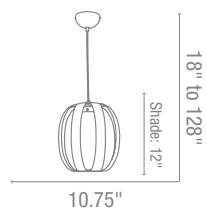

23425 Helix Pendant

1Lt x 100w A19 (E-26 Medium Base)

Finish ALU **Glass** OPL

Included 10ft of Transparent Cord

CETL Dry **Fluorescent Available**