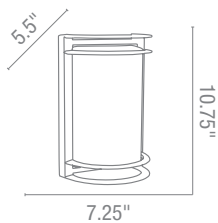

20302 Poseidon Bulkhead

1Lt x 60w A19 (E-26 ediu Base

Finish BL A Glass -

E L et -luo escent A ailable

MAR EGRA E SATA BR O L

Marine Grade