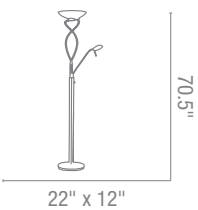

50375 Flamingo Floor Lamp
 1Lt x 0w Halogen 120v J - (- a e
 Finish S
 Included F ll ange - immer
 L - r
 See page 2 or mat ing table lamp

50396 Stork Floor Lamp
 1Lt x 75w Halogen 120v J78 (T- a e
 Finish S
 Included F ll ange - immer
 L - r
 See page 2 or mat ing table lamp