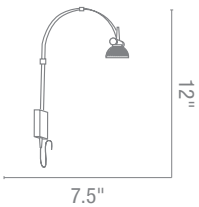

85002 S - rt Picture Li t

1Lt x w12- alo en -16 (- Base
Finish BL
CE L r