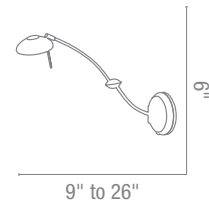

5033 Arrow Wall Mounted
Desk Lamp

1 Light with adjustable arm 12" (8" Base)
 Finish Brushed Steel
 Includes Cord Set or Plug-In
 Clear

Brushed Steel

5034 Parac Wall Mounted
Desk Lamp

1 Light with adjustable arm 12" (8" Base)
 Finish Brushed Steel Glass Shade
 Includes Cord Set or Plug-In
 Full Function