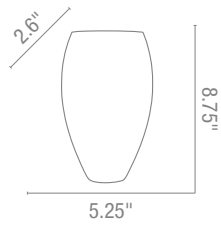

"al lass

23120 Inari SI' Wall Sconce

1Lt x 60w B10 (E-12 Candelabra Base)

Glass C PL

Included BSBBW nobs

C L r

2055 adon Wall Sconce

1Lt x 100w alo en 120- " (- Base)

Glass C F

Included BS nobs

CE L r Fluorescent -ailable

20418 rte is Wall Sconce

1Lt x 100w 1 (E-26 edu Base)

Finish Glass BW

C L r Fluorescent -ailable

20415 a" ne Wall Sconce

1Lt x 100w 1 (E-26 edu Base)

Glass LB PL

Included BSBBW nobs

C L r Fluorescent -ailable

20412 a" ne Wall Sconce

1Lt x 60w B10 (E-12 Candelabra Base)

Glass FS

Included BSBBW nobs

CE L r Fluorescent -ailable