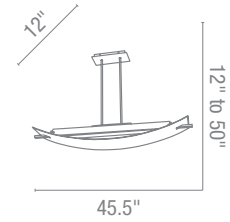

31017 Thesis Pendant

2Lt x 39w T-5 HO Fluorescent (Bi-Pin Base)

Finish CH **Glass** FST

Included 6" -16" -22" Rods, 10ft Wire, Slope Adapters

Optional Rods up to 10ft

CETL Damp **Energy Efficient**