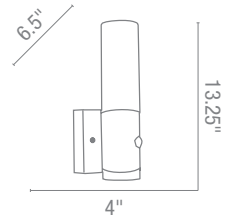

2035 hallen e all-ixtu e

1Lt x 1 w -Pn " 2 -2
(e o able Ballast " " -2 Base

x.0 w LE odule su' ' lied with d i e

Finish B A Gass OPL

n I ded otion and Photocell

E L et Ene E cient