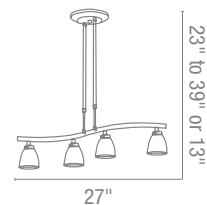

63804 Sydney Adjustable Pendant

4Lt x 40w Halogen 120v JCD (G-9 Base)

Finish CH MC ORB **Glass** OPL

Included 2 Rod Combinations (Semi-Flush or Pendant), Slope Adapters

CETL Dry

63805 Sydney Adjustable Pendant

5Lt x 40w Halogen 120v JCD (G-9 Base)

Finish CH MC ORB **Glass** OPL

Included 2 Rod Combinations (Semi-Flush or Pendant), Slope Adapters

CETL Dry