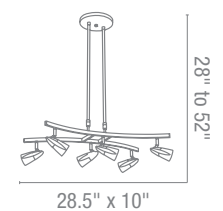

52041 Cosmos Pendant

6Lt x 35w Halogen 120v MR16 (GU-10 Base)

Finish BS **Glass** OPL

Optional Slope Adapters

CETL Dry