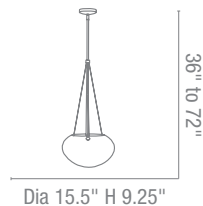

Finish SAT **Glass** OPL

Included 10ft of Cable & Cord

CETL Dry

23632 Manhattan Cable Pendant

3Lt x 100w A19 (E-26 Medium Base)

Finish BS **Glass** AMB OPL OPM

Included 6"-16"-22" Rods, Slope Adapter

Optional Rods up to 10ft