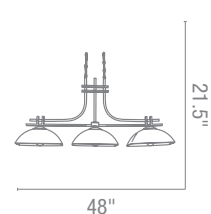

63957 Nido Semi-Flush or Pendant

3Lt x 100w Halogen 120v J78 (T-3 Base)

Finish MC ORB **Glass** FST

Included 2 Rod Combinations (Semi Flush or Pendant), Slope Adapters

CETL Dry

63958 Nido Semi-Flush or Pendant

4Lt x 100w Halogen 120v J78 (T-3 Base)

Finish MC ORB **Glass** FST

Included 2 Rod Combinations (Semi Flush or Pendant), Slope Adapters

CETL Dry

63959 Nido Semi-Flush or Pendant

5Lt x 100w Halogen 120v J78 (T-3 Base)

Finish MC ORB **Glass** FST

Included 2 Rod Combinations (Semi Flush or Pendant), Slope Adapters

CETL Dry

26116 Ambrato Island Pendant

3Lt x 100w A19 (E-26 Medium Base)

Finish ABRZ **Glass** AMB

Included 5ft Chain & 10ft Wire

CUL Dry