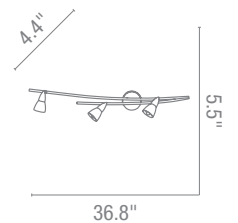

Lt x 0w alo en 120- "C (- Base
Finish B Glass B
C L r