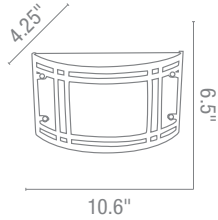

Outdoor

Outdoor

Bulkheads
Wall
Spotlights

20305 Oden Bulkhead shown in black.

Products

295

Bulkheads

20301 Poseidon Bulkhead