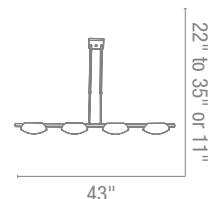

63959 Nido Semi-Flush or Pendant

5Lt x 100w Halogen 120v J78 (T-3 Base)

Finish MC ORB **Glass** FST

Included 2 Rod Combinations (Semi Flush or Pendant), Slope Adapters

CETL Dry