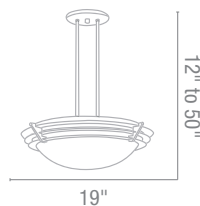

50090 Saturn Pendant

1Lt x 300w Halogen 120v J118 (T-3 Base)

Finish BS Glass FST

Included 6"-16"-22" Rods

Optional Rods up to 10ft, Slope Adapters

CETL Dry **Fluorescent Available**