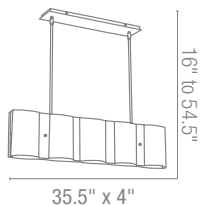

62071 Mercury Semi-Flush or Pendant

10Lt x 40w Halogen 120v JCD (G-9 Base)

Finish BS **Glass** FST

Included 6"-16"-22" Rods, Slope Adapters

Optional Rods up to 10ft
CETL Dry