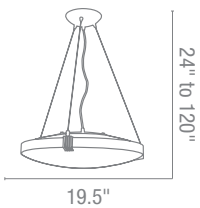

50101 **Dia** 24" **H** 12" to 120" (large)

1Lt x 200w Halogen 120v J118 (T-3 Base)

50102 Luna Cable Pendant

1Lt x 200w Halogen 120v J118 (T-3 Base)

Finish BS **Glass** OPL

Included 10ft of Cable & Cord

CETL Dry **Fluorescent Available**