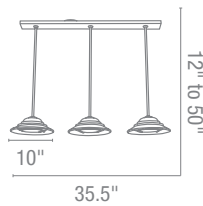

50443 Phoebe Pendant

3Lt x 100w Halogen 120v J78 (T-3 Base)

Finish BS **Glass** 8CL

Included 6"-16"-22" Rods, Slope Adapters

Optional Rods up to 10ft
CETL Damp