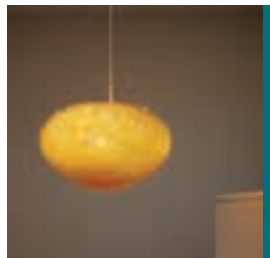

Cosmopolitan