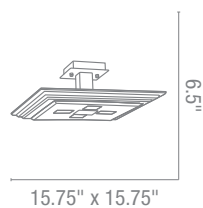

50074 Dia 13.5" H 11"
1Lt x 150w Halogen 120v J118 (T-3 Base)

50075 Dia 18" H 11.25"
1Lt x 200w Halogen 120v J118 (T-3 Base)

50094 Dia 14.5" H 11" (small)
1Lt x 150w Halogen 120v J118 (T-3 Base)

50095 Dia 19" H 11" (large)
1Lt x 150w Halogen 120v J118 (T-3 Base)