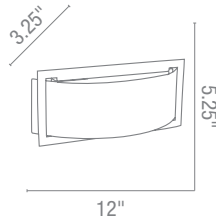

2218 etro Wall Fixture
1Lt x 100w alo en 120- " (- Base
Finish BS Glass PL
CE L a " Fluorescent -ailable