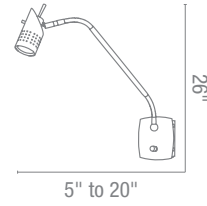

2088 Classic Wall Mounted
Desk Lamp

1 Light with adjustable arm 16" (10" Base)
Finish Brass
Includes Cord Set or Plug-In
Clear