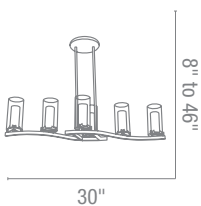

Finish BS **Glass** FRC

Included 6"-16"-22" Rods

Optional Rods up to 10ft, Slope Adapter

CETL Dry

50506 Proteus Pendant

4Lt x 60w B10 (E-12 Candelabra Base)

Finish BS **Glass** FRC

Included 6"-16"-22" Rods