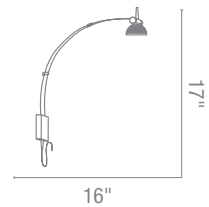

Picture Lights

1Lt x w12- alo en -16 (- Base
Finish BL
CE L r

1Lt x w12- alo en -16 (- Base
Finish BL
CE L r

1Lt x w12- alo en -16 (- Base
Finish BL
CE L r

1Lt x w12- alo en -16 (- Base
Finish BL
CE L r