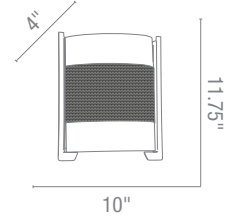

20739 Iron Wall Sconce

2Lt x 60w 1 (E-26 edu Base
Finish BS Glass PL
C L r Fluorescent -ailable