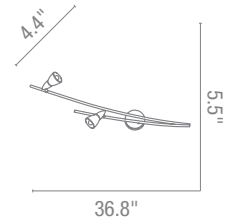

2Lt x 0w alo en 120- "C (- Base
Finish B Glass B
C L r