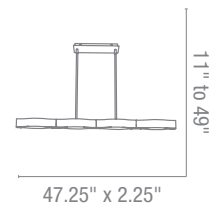

50482 Helius Dual Light Pendant

2Lt x 150w Halogen 120v J78 (T-3 Base)

Finish BS Glass CFR

Included 6"-16"-22" Rods

Optional Rods up to 10ft, Slope Adapters

CETL Dry

62316 Titanium Semi-Flush or Pendant

4Lt x 100w Halogen 120v J78 (T-3 Base)

Finish BS Glass FST

Included 6"-16"-22" Rods, Slope Adapters

Optional Rods up to 10ft

CETL Dry

62315 Titanium Semi-Flush or Pendant

3Lt x 100w Halogen 120v J78 (T-3 Base)

Finish BS Glass FST

Included 6"-16"-22" Rods, Slope Adapters

Optional Rods up to 10ft

CETL Dry

23978 Gemini Crystal Pendant

3Lt x 75w Halogen 120v JCD (G-9 Base)

Finish CH Glass CCL

Included 6"-16"-22" Rods, Slope Adapters

Optional Rods up to 10ft

CETL Damp