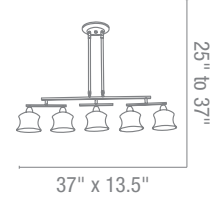

52040 Cosmos Pendant

6Lt x 50w Halogen 120v JCD (G-9 Base)

Finish BS **Glass** OPL

Optional Slope Adapters

CETL Dry

52039 Cosmos Pendant

4Lt x 50w Halogen 120v JCD (G-9 Base)

Finish BS **Glass** OPL

Optional Slope Adapters

CETL Dry

Articulating Arms

23850 Isis Adjustable Pendant

5Lt x 40w Halogen 120v JCD (G-9 Base)

Finish BS **Glass** OPL

Included Slope Adapters

CUL Dry

Articulating Arms

23849 Isis Adjustable Pendant

4Lt x 40w Halogen 120v JCD (G-9 Base)

Finish BS **Glass** OPL

Included Slope Adapters

CUL Dry