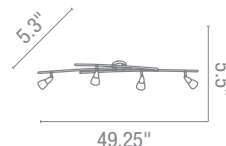

52150 Iris Flushmount
4Lt x 40w Halogen 120v JCD (G-9 Base)
Finish ORB Glass AMB
CUL Dry