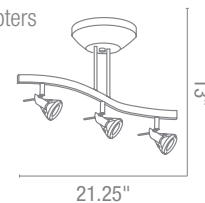

63013ET Versahl Low Voltage Spotlight Semi-Flush
3Lt x 50w Halogen 12v MR-16 (GU-5.3 Base)
Finish BCHR MC
Included Slope Adapters
CETL Dry

63014ET Versahl Low Voltage Spotlight Semi-Flush
5Lt x 50w Halogen 12v MR-16 (GU-5.3 Base)
Finish BCHR
Included Slope Adapters
CETL Dry