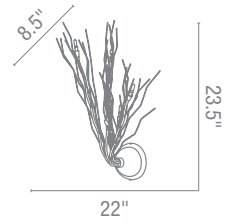

Lt x 10w alo en 12- "C (- Base
Finish C
C E L a "

2 127 brato Wall Fixture