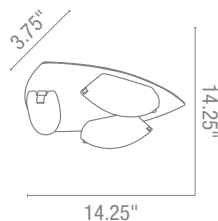

Wall Fixtures

Wall Fixtures

- Sconces
- Wall
- Wall & Vanity
- Vanities
- Task Lamps
- Spotlights
- Picture Lights

Sconces

23204 Bella Italian Art Glass Wall Sconce shown in a glass

23107 Bella Italian Wall Sconce
2Lt x 60w B10 (E-12 Candelabra Base)
Glass W P
Included BSBBW mbs
CE L r Fluorescent -ailable