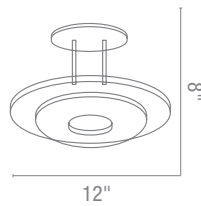

50481 Helius Semi-Flush

1Lt x 150w Halogen 120v J78 (T-3 Base)

Finish BS Glass CFR

Optional Slope Adapters

CETL Damp