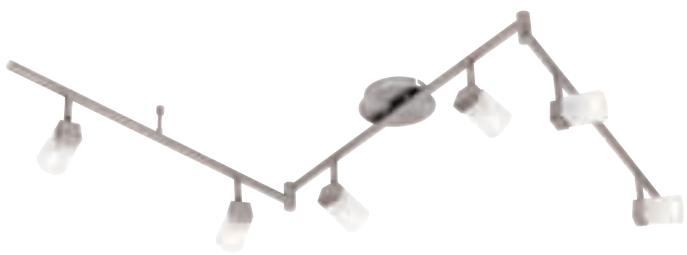

D

an Wall ant

Finish BS Glass FCL
C L r

A	52141	W	H	
		1Lt x	0w	alo en 120- "C (- Base
B	52142	W2	H	2
		Lt x	0w	alo en 120- "C (- Base
C	52144	W	H	
		Lt x	0w	alo en 120- "C (- Base
D	5214	W2	2	2 H6
		6Lt x	0w	alo en 120- "C (- Base