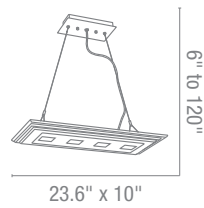

Optional Rods up to 10ft

CETL Damp **Energy Efficient**

50474 Silica Pendant
 5Lt x 40w Halogen 120v JCD (G-9 Base)
Finish CH **Glass** CCL
Included 10ft of Cable & Cord
 CETL Dry

50473 Silica Pendant
 4Lt x 40w Halogen 120v JCD (G-9 Base)
Finish CH **Glass** CCL
Included 10ft of Cable & Cord
 CETL Dry