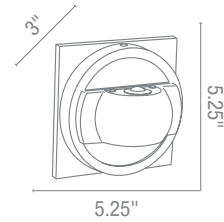

Marine Grade

230 0 all -ixtu e

1Lt x 0w alo en 120 (" -9 Base

Finish B A Glass -

E L et A A