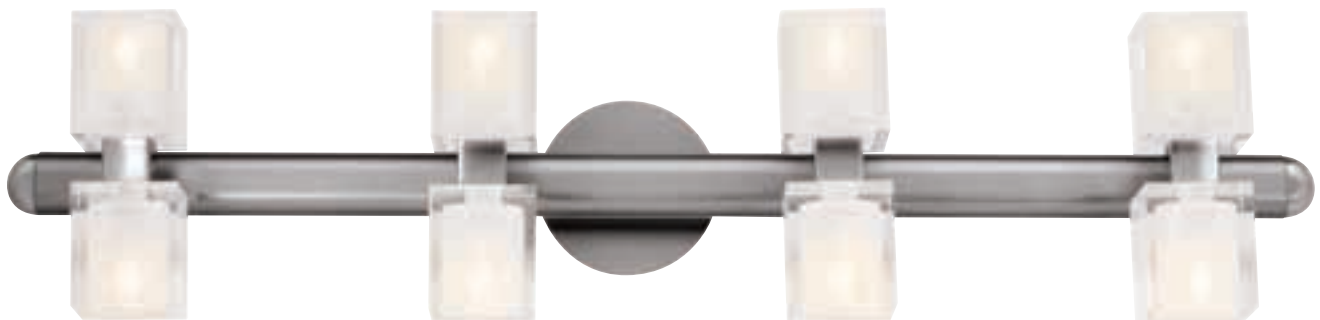

upplie it oating canopy