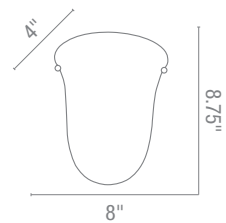

Sconces

23107 Bella Italian Wall Sconce
2Lt x 60w B10 (E-12 Candelabra Base)
Glass W P
Included BSBBW mbs
CE L r Fluorescent -ailable

23108 Plain Italian Wall Sconce
2Lt x 60w B10 (E-12 Candelabra Base)
Glass W
Included BSBBW mbs
CE L r Fluorescent -ailable