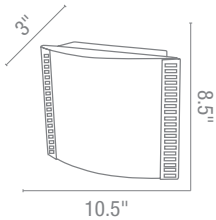

205 Sillur Wall Sconce

2Lt x 60w B10 (E-12 Candelabra Base)
Finish BS Glass PL
CE L r Fluorescent -ailable