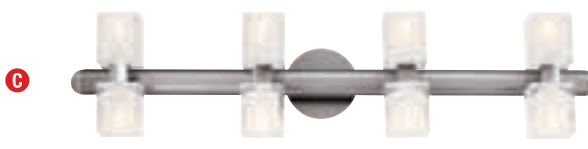

As Wall ant

Finish BS Glass FCL

C L r

A 2390 W 2 H

2Lt x 0w alo en 120- "C (- Base

B 23907 W2 H

6Lt x 0w alo en 120- "C (- Base

C 23908 W H

Lt x 0w alo en 120- "C (- Base