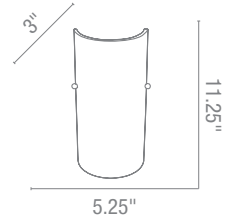

AMB ber

WHTW ite