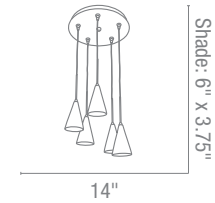

87115 Cona Mini Pendant Uni-Jack System

5Lt x 35w Halogen 12v JC (GY6.35 Base)

Finish BS **Glass** OPL

Included 10ft Co-Axial Cable

CETL Dry