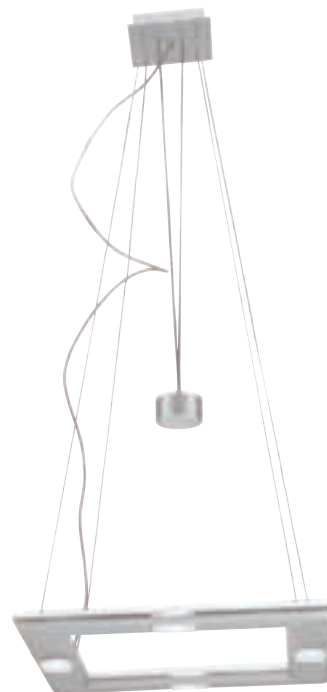

4Lt x 75w Halogen 120v JCD (G-9 Base)

Finish BS Glass CLR

Included 6"-16"-22" Rods, Slope Adapters

Optional Rods up to 10ft

CETL Damp

62076 Magna Cable Pendant
 8Lt x 40w Halogen 120v JCD (G-9 Base)
Finish ALU **Glass** FST
 CETL Dry