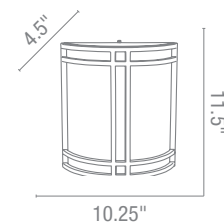

203 2 Ate is all-ixtu e

2Lt x 1 w el Ballasted La ' (" -2 Base

Finish B A Glass OPL

"L et Ene E cient