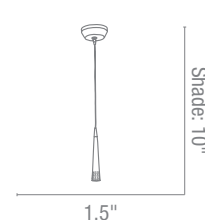

52061 Apollo Lady Finger Single Pendant with Uni-Jack Plug System

1Lt x 20w Halogen 12v MR-11 (G-4 Base)

Finish BRZ BS

Included 10ft Co-Axial Cable

CETL Dry

52058 Apollo 8 Light Cross Bar Pendant with Uni-Jack Plug System

8Lt x 50w Halogen 12v MR-16 (GU-5.3 Base)

Finish BRZ BS

Included 10ft Co-Axial Cable

CETL Dry