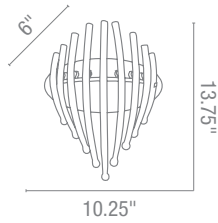

Lt x 20w alo en 12- "C (- Base
Finish C Glass BL CL
C E L r

55500 Sol Wall Fixture