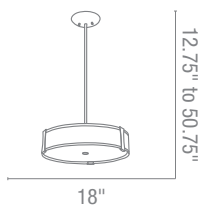

Optional Rods up to 10ft

CETL Damp **Fluorescent Available**

55523 Perseus Crystal Pendant

7Lt x 20w Halogen 12v JC (G-4 Base)

Finish CH Glass BLU CLR

Included 6"-16"-22" Rods, Slope Adapter

CETL Dry

23636 DecoBall Ball Pendant