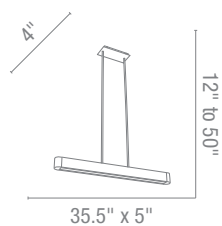

31012 Indium Pendant

1Lt x 39w T-5 HO Fluorescent (Bi-Pin Base)

Finish BS

Included 6"-16"-22" Rods, 10ft Cord, Slope Adapters

Optional Rods up to 10ft

CETL Damp **Energy Efficient**