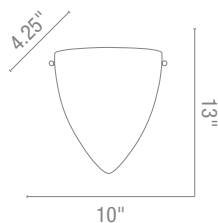

Sconces

23107 Bella Italian Wall Sconce
2Lt x 60w B10 (E-12 Candelabra Base)
Glass W P
Included BSBBW mbs
CE L r Fluorescent -ailable

23108 Plain Italian Wall Sconce
2Lt x 60w B10 (E-12 Candelabra Base)
Glass W
Included BSBBW mbs
CE L r Fluorescent -ailable