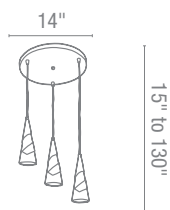

CETL Dry

Dia 3" x H 12"

Dia 8" x H 3"

50502 Onyx Steel Wrap Pendant

3Lt x 60w B10 (E-12 Candelabra Base)

Finish BS Glass OPL

Included 10ft of Clear Cord

CETL Dry