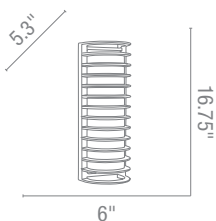

Bulkheads

20301 Poseidon Bulkhead

1Lt x 60w A19 (E-26 ediu Base

Finish Glass -

E L et -luo escent A ailable

Marine Grade

2Lt x 60w A19 (E-26 ediu Base

Finish B A Glass -

E L et -luo escent A ailable

Marine Grade

20343 Poseidon Bulkhead

2Lt x 60w A19 (E-26 ediu Base

Finish B A Glass -

E L et -luo escent A ailable

Marine Grade

20344 Poseidon Bulkhead

2Lt x 60w A19 (E-26 ediu Base

Finish B A Glass -

E L et -luo escent A ailable

Outdoor

Bulkheads