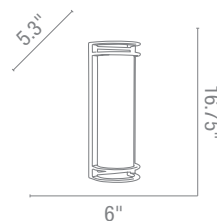

Marine Grade

20344 Poseidon Bulkhead

2Lt x 60w A19 (E-26 ediu Base

Finish B A Glass -

E L et -luo escent A ailable