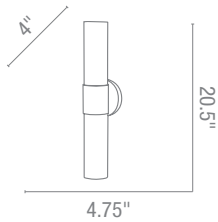

5054 L rx Wall anit
2Lt x 0w alo en 120- "C (- Base
Finish BS Glass PL
CE L r