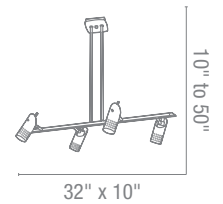

52022 Odyssey Spotlight Pendant

4Lt x 35w Halogen 120v MR16 (GU-10 Base)

Finish BS

Included 6"-16"-22" Rods

Optional Rods up to 10ft, Slope Adapters

CETL Dry

63021 Versahl Spotlight

1Lt x 50w Halogen 12v MR-16 (GU-5.3 Base)