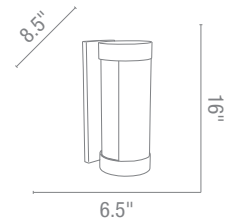

Outdoor
Wall