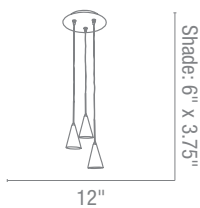

87110UJ Uni-Jack Cona Mini Pendant

1Lt x 35w Halogen 12v JC (GY6.35 Base)

Finish BS **Glass** OPL

Included 10ft Co-Axial Cable

CETL Dry

87113UJ Uni-Jack Cona Tres Mini Pendant

3Lt x 35w Halogen 12v JC (GY6.35 Base)

Finish BS **Glass** OPL

Included 10ft Co-Axial Cable

CETL Dry

87115 Cona Mini Pendant Uni-Jack System

5Lt x 35w Halogen 12v JC (GY6.35 Base)

Finish BS **Glass** OPL

Included 10ft Co-Axial Cable

CETL Dry