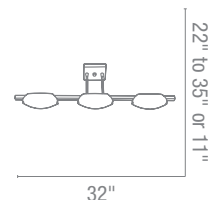

63957 Nido Semi-Flush or Pendant

3Lt x 100w Halogen 120v J78 (T-3 Base)

Finish MC ORB **Glass** FST

Included 2 Rod Combinations (Semi Flush or Pendant), Slope Adapters

CETL Dry

63958 Nido Semi-Flush or Pendant

4Lt x 100w Halogen 120v J78 (T-3 Base)

Finish MC ORB **Glass** FST

Included 2 Rod Combinations (Semi Flush or Pendant), Slope Adapters

CETL Dry