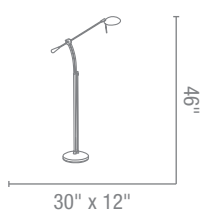

50375 Flamingo Floor Lamp
 1Lt x 0w Halogen 120v J - (- a e
 Finish S
 Included F ll ange - immer
 L - r
 See page 2 or mat ing table lamp

50396 Stork Floor Lamp
 1Lt x 75w Halogen 120v J78 (T- a e
 Finish S
 Included F ll ange - immer
 L - r
 See page 2 or mat ing table lamp