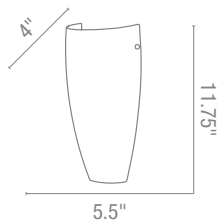

20415 a" ne Wall Sconce

1Lt x 100w 1 (E-26 edu Base)

Glass LB PL

Included BSBBW nobs

C L r Fluorescent -ailable