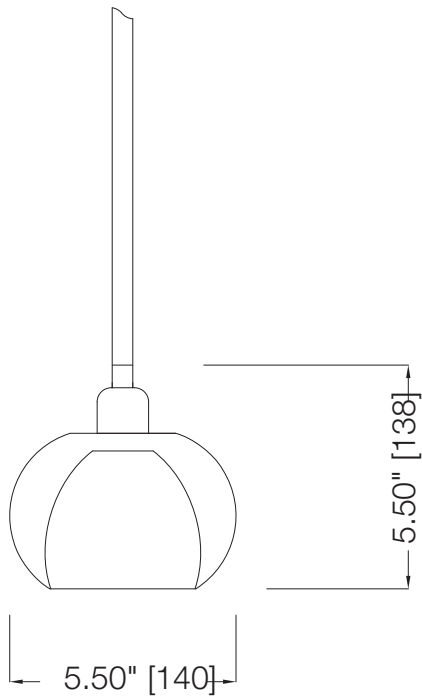

kikori™ MINI PENDANT & CANOPY OPTIONS

SPECIFICATIONS

- CUL Listed (Dry Location)
- Replaceable Self-Ballasted CFL
- Comes standard with 4.875 inch diameter canopy

MODEL	FINISH	DIFFUSER	No. OF LAMPS	LAMP TYPE	DIMENSIONS L/D x H x W
31267	Brushed Nickel	Clear Polished Pressed Glass With Frosted Interior	1	11W GU24 Spiral CFL *lamp included	5.5" x 5.5"
OPTIONAL BACK PLATES (Individual fixtures not included)					
31277	Brushed Nickel	N/A	N/A	N/A	49" x 2.125" x 5.375"
31278	Brushed Nickel	N/A	N/A	N/A	36" x 2.125" x 5.375"
31279	Brushed Nickel	N/A	N/A	N/A	14" x 2.125"

Aluche Lighting™ | 7711 East Pleasant Valley Rd. | Cleveland, Ohio 44131
1.800.306.3062 | 1.800.305.9564 FAX
www.aluchelighting.com

© Copyright All Rights Reserved. Aluche Lighting.
ST111836 | 11.2009 Release

A KICHLER® COMPANY