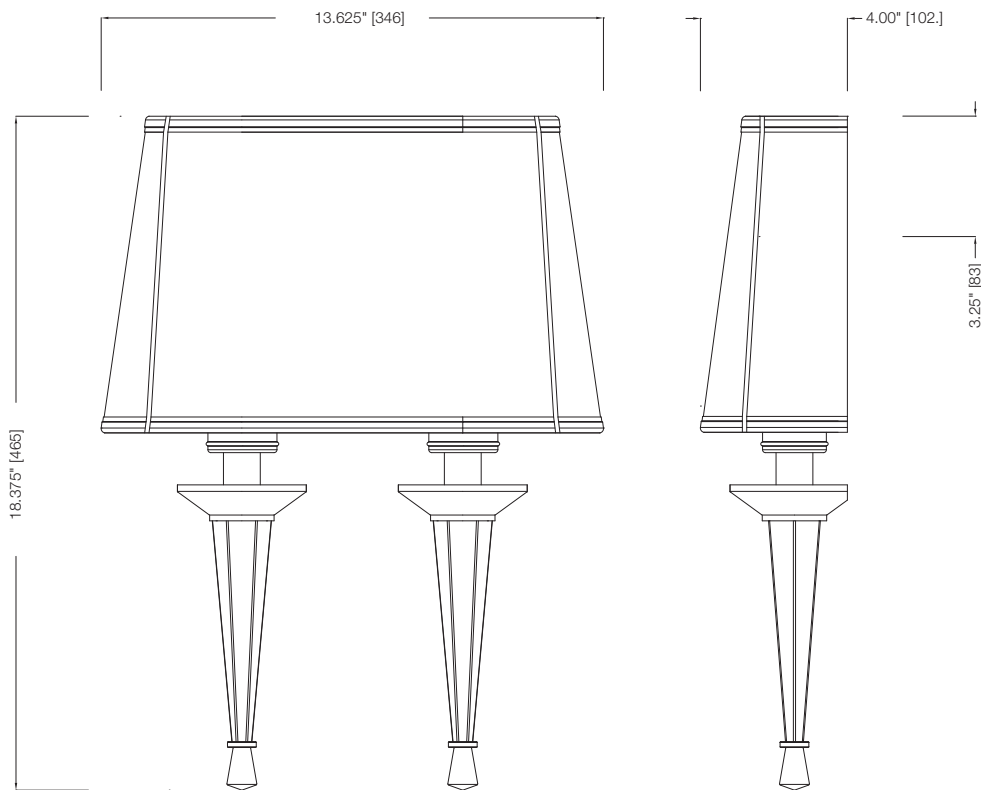

paramount FLUORESCENT WALL SCONCE

SPECIFICATIONS

- CSA Listed (Dry Location)
- ADA Compliant
- 120V Normal Power Factor
- Electronic Ballast

MODEL	FINISH	DIFFUSER	No. OF LAMPS	LAMP TYPE	DIMENSIONS W x H x E
31121	Royal Bronze	Linen Shade w/Brown Accent Trim	2	18W 4-pin Quad CFL *lamp not included	13.625" x 18.375" x 4"
31122	Antique Pewter	Linen Shade w/ Black Accent Trim	2	18W 4-pin Quad CFL *lamp not included	13.625" x 18.375" x 4"

Aluché
LIGHTING

Aluche Lighting™ | 7711 East Pleasant Valley Rd. | Cleveland, Ohio 44131

1.800.306.3062 | 1.800.305.9564 FAX

www.aluchelighting.com

© Copyright All Rights Reserved. Aluche Lighting.

ST111835 | 12.2008 Release

A KICHLER® COMPANY