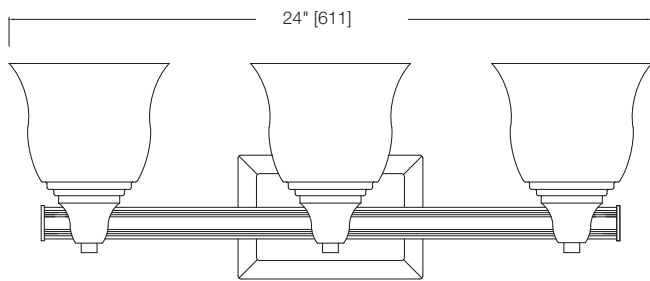

SPECIFICATIONS

- CSA/US Listed (Damp Location)
- Replaceable Self-ballasted CFL
- Glass can be installed up or down

MODEL	FINISH	DIFFUSER	No. OF LAMPS	LAMP TYPE	DIMENSIONS W x H x E
31158	Polished Nickel	Satin-etched Cased Opal Glass	2	18W GU24 Spiral CFL *lamp not included	15" x 8" x 6.5"
31159	Polished Nickel	Satin-etched Cased Opal Glass	3	18W GU24 Spiral CFL *lamp not included	24" x 8" x 6.50"
31160	Polished Nickel	Satin-etched Cased Opal Glass	4	18W GU24 Spiral CFL *lamp not included	33" x 8" x 6.50"