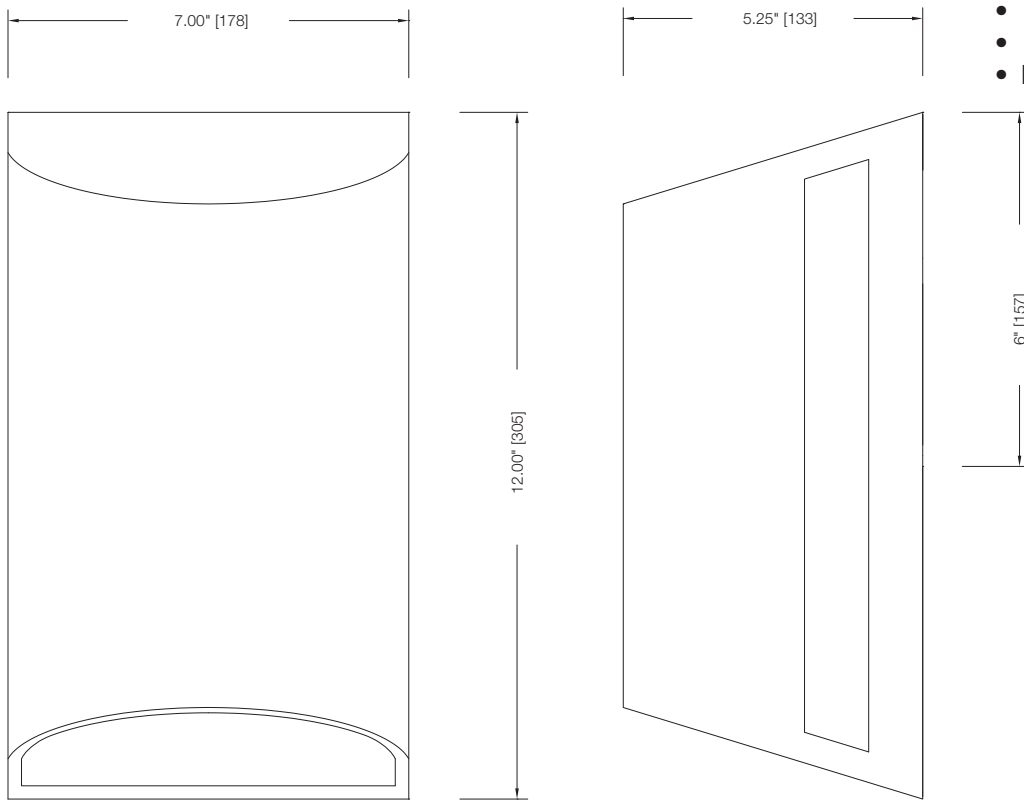

dark skies FLUORESCENT OUTDOOR WALL MOUNT

SPECIFICATIONS

- CSA/US Listed (Wet Location)
- Replaceable Self-ballasted CFL
- Dark Sky Compliant

MODEL	FINISH	DIFFUSER	No. OF LAMPS	LAMP TYPE	DIMENSIONS W x H x E
31198	Architectural Bronze	Smoked Umber Glass	1	13W GU24 Spiral CFL *lamp not included	7" x 12" x 5.25"

Aluché™
LIGHTING

Aluche Lighting™ | 7711 East Pleasant Valley Rd. | Cleveland, Ohio 44131
1.800.306.3062 | 1.800.305.9564 FAX
www.aluchelighting.com

© Copyright All Rights Reserved. Aluche Lighting.
ST111837 | 12.2008 Release

A KICHLER® COMPANY