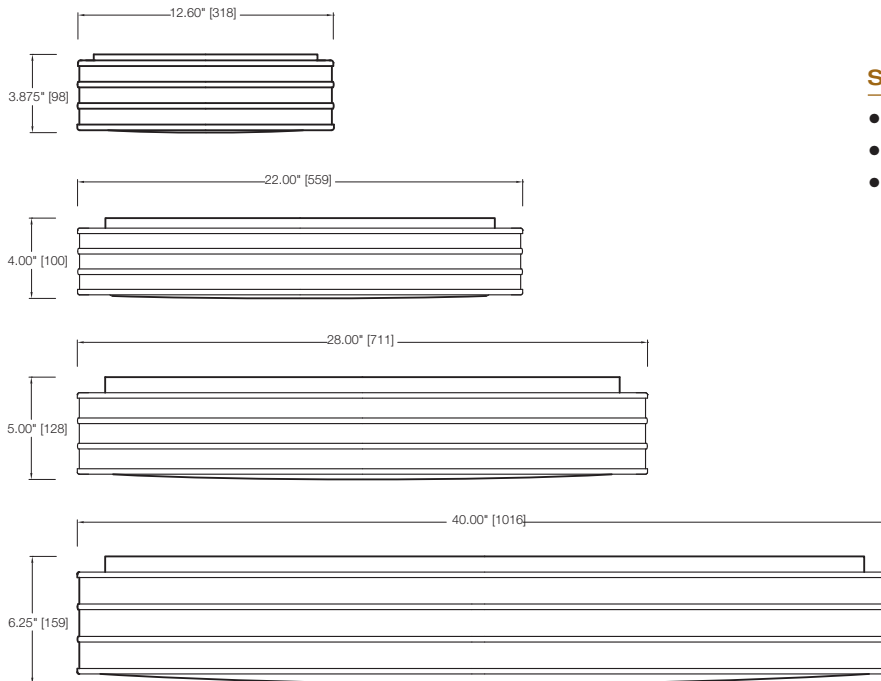

tribeca

FLUORESCENT FLUSH CEILING MOUNT

SPECIFICATIONS

- CUL Listed (Dry Location)
- 120V Normal Power Factor
- Electronic Ballast

MODEL	FINISH	DIFFUSER	No. OF LAMPS	LAMP TYPE	DIMENSIONS D x H
31293	Polished Chrome	Matte White Acrylic	1	40W G10q 2C Circline CFL *lamp not included	12.6" x 3.875"
31295	Polished Chrome	Matte White Acrylic	4	13w 4-pin Quad CFL *lamp not included	22" x 4"
31296	Polished Chrome	Matte White Acrylic	3	36W 4-Pin PL-L 2G11 CFL *lamp not included	28" x 5"
31297	Polished Chrome	Matte White Acrylic	4	40W 4-Pin PL-L 2G11 CFL *lamp not included	40" x 6.25"

Aluche Lighting™ | 7711 East Pleasant Valley Rd. | Cleveland, Ohio 44131
1.800.306.3062 | 1.800.305.9564 FAX
www.aluchelighting.com

© Copyright All Rights Reserved. Aluche Lighting.

ST111833 | 11.2009 Release

A KICHLER® COMPANY