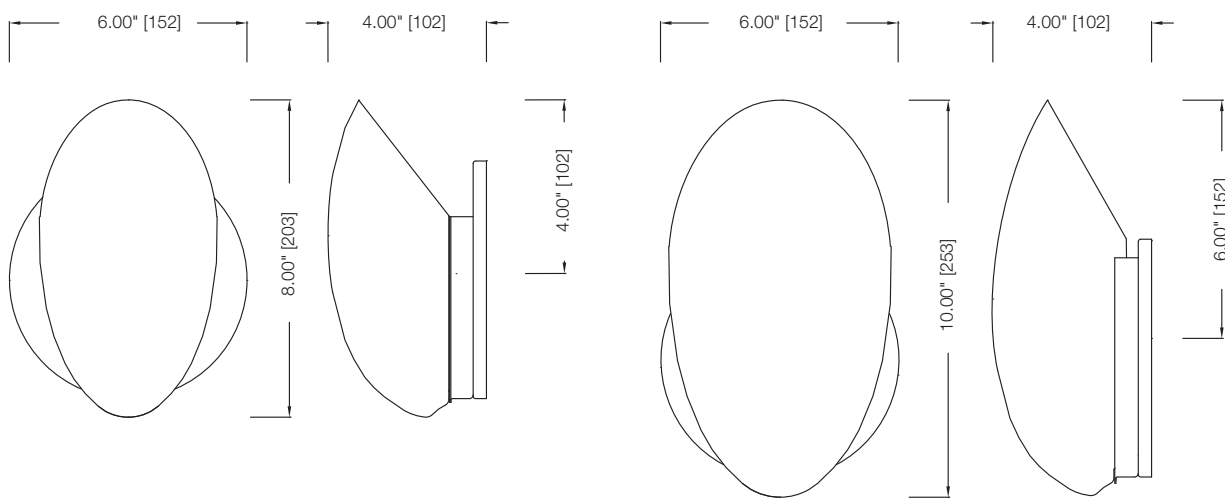

bellona FLUORESCENT WALL SCONCE

SPECIFICATIONS

- CSA/US Listed (Damp Location)
- ADA Compliant
- Replaceable Self-ballasted CFL

MODEL	FINISH	DIFFUSER	No. OF LAMPS	LAMP TYPE	DIMENSIONS W x H x E
31129	Brushed Nickel	Opal Etched Glass	1	18W GU24 Spiral CFL *lamp not included	6" x 8" x 4"
31130	Brushed Nickel	Opal Etched Glass	1	26W GU24 Spiral CFL *lamp not included	6" x 10" x 4"

Aluche Lighting™ | 7711 East Pleasant Valley Rd. | Cleveland, Ohio 44131
1.800.306.3062 | 1.800.305.9564 FAX

www.aluchelighting.com

© Copyright All Rights Reserved. Aluche Lighting.

ST111835 | 12.2008 Release

A KICHLER® COMPANY