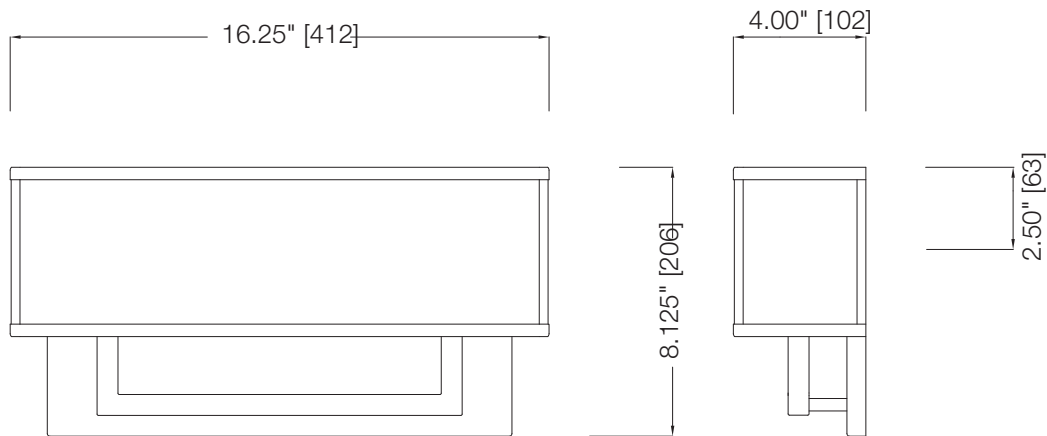

teos™

FLUORESCENT WALL SCONCE

SPECIFICATIONS

- CUL Listed (Dry Location)
- Replaceable Self-Ballasted CFL
- ADA Compliant

MODEL	FINISH	DIFFUSER	No. OF LAMPS	LAMP TYPE	DIMENSIONS W x H x E
31324	Satin & Polished Nickel	Raye Fabric Shade & Matte White Acrylic Bottom Diffuser	2	18W GU24 Spiral CFL *lamp not included	16.25" x 8.125" x 4"

Aluché
LIGHTING

Aluche Lighting™ | 7711 East Pleasant Valley Rd. | Cleveland, Ohio 44131
1.800.306.3062 | 1.800.305.9564 FAX
www.aluchelighting.com

© Copyright All Rights Reserved. Aluche Lighting.

ST111835 | 11.2009 Release

A KICHLER® COMPANY