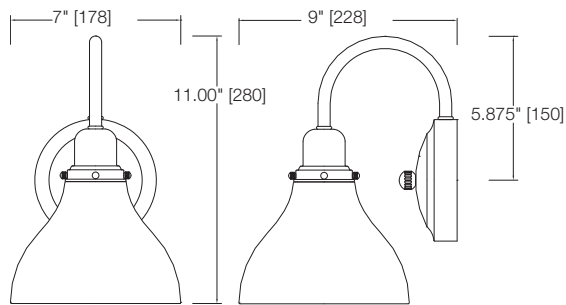

darlington

FLUORESCENT
OUTDOOR WALL MOUNT

SPECIFICATIONS

- CSA/US Listed (Wet Location)
- Replaceable Self-ballasted CFL
- Dark Sky Compliant

MODEL	FINISH	DIFFUSER	No. OF LAMPS	LAMP TYPE	DIMENSIONS W x H x E
31195	Distressed Copper	N/A	1	13W GU24 Spiral CFL *lamp not included	5" x 9.25" x 7.5"
31196	Distressed Copper	N/A	1	13W GU24 Spiral CFL *lamp not included	7" x 11" x 9"
31197	Distressed Copper	N/A	1	18W GU24 Spiral CFL *lamp not included	9" x 14.5" x 12"

Aluché™
LIGHTING

Aluche Lighting™ | 7711 East Pleasant Valley Rd. | Cleveland, Ohio 44131
1.800.306.3062 | 1.800.305.9564 FAX
www.aluchelighting.com

© Copyright All Rights Reserved. Aluche Lighting.
ST111837 | 12.2008 Release

A KICHLER® COMPANY