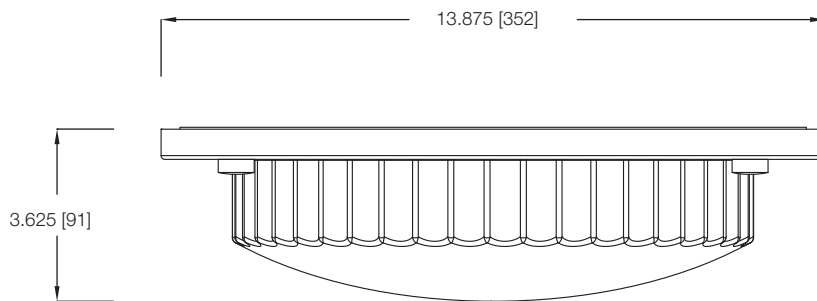

athenos™

FLUORESCENT CEILING MOUNT

SPECIFICATIONS

- CSA/US Listed (Dry Location)
- 120V Normal Power Factor
- Electronic Ballast

MODEL	FINISH	DIFFUSER	No. OF LAMPS	LAMP TYPE	DIMENSIONS D x H
31284	Antique Pewter	Matte White Glass	2	13W G24q-1 4-pin Quad CFL *lamp not included	13.875" x 3.625"
31285	Antique Pewter	Matte White Glass	3	13W G24q-1 4-pin Quad CFL *lamp not included	17.375" x 3.625"