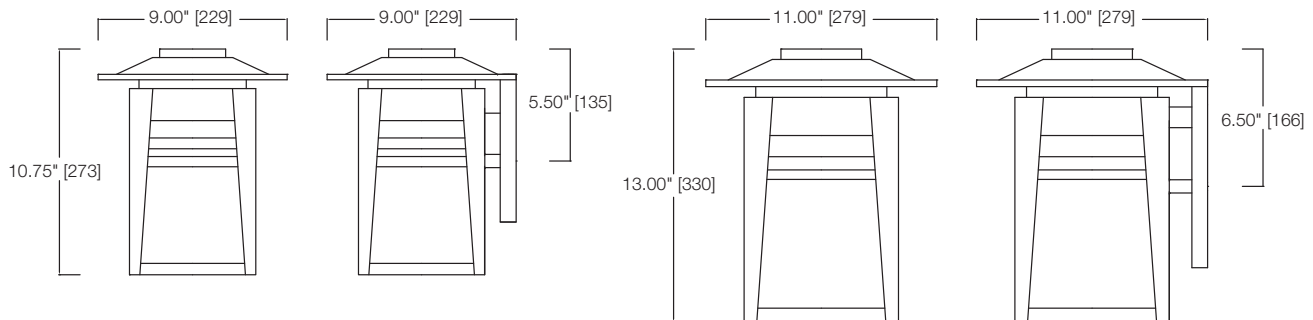

gateway FLUORESCENT OUTDOOR WALL MOUNT

SPECIFICATIONS

- CSA/US Listed (Wet Location)
- Replaceable Self-ballasted CFL

MODEL	FINISH	DIFFUSER	No. OF LAMPS	LAMP TYPE	DIMENSIONS W x H x E
31200	Old Bronze®	Textured Linen Seedy Glass	1	18W GU24 Spiral CFL *lamp not included	7" x 8.5" x 7"
31201	Old Bronze®	Textured Linen Seedy Glass	1	18W GU24 Spiral CFL *lamp not included	9" x 10.75" x 9"
31202	Old Bronze®	Textured Linen Seedy Glass	2	13W GU24 Spiral CFL *lamp not included	11" x 13" x 11"

Aluché™
LIGHTING

Aluche Lighting™ | 7711 East Pleasant Valley Rd. | Cleveland, Ohio 44131
1.800.306.3062 | 1.800.305.9564 FAX
www.aluchelighting.com

© Copyright All Rights Reserved. Aluche Lighting.
ST111837 | 12.2008 Release

A KICHLER® COMPANY