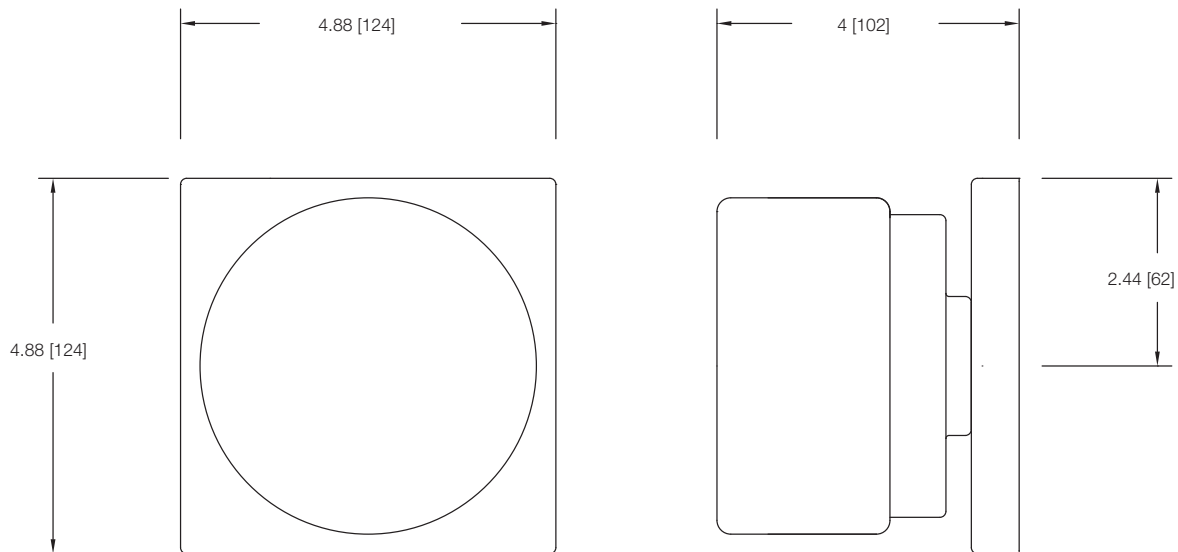

circa FLUORESCENT WALL SCONCE

SPECIFICATIONS

- CSA/US Listed (Damp Location)
- ADA Compliant
- Replaceable Self-ballasted CFL

MODEL	FINISH	DIFFUSER	No. OF LAMPS	LAMP TYPE	DIMENSIONS W x H x E
31169	Brushed Nickel	Opal White Glass	1	13W GU24 Flattened Spiral CFL *lamp not included	4.875" x 4.875" x 4"

Aluché
LIGHTING

Aluche Lighting™ | 7711 East Pleasant Valley Rd. | Cleveland, Ohio 44131
1.800.306.3062 | 1.800.305.9564 FAX
www.aluchelighting.com

© Copyright All Rights Reserved. Aluche Lighting.
ST111835 | 12.2008 Release

A KICHLER® COMPANY