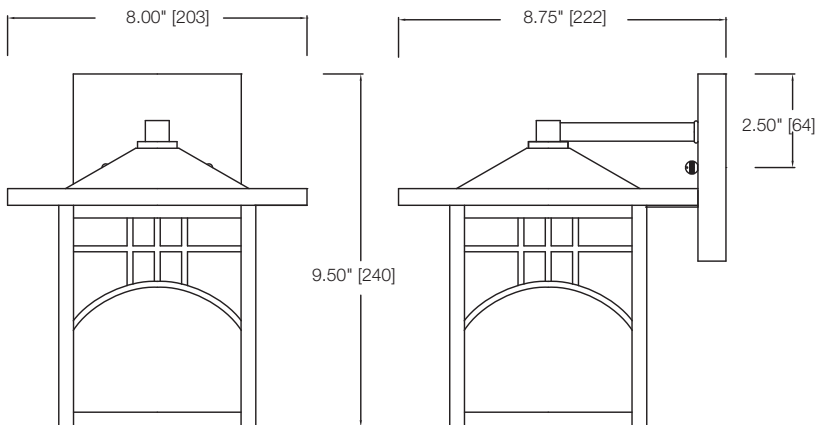

MODEL	FINISH	DIFFUSER	No. OF LAMPS	LAMP TYPE	DIMENSIONS W x H x E
31213	Aged Bronze	Tiffany-Style Glass	1	18W GU24 Spiral CFL *lamp not included	6.5" x 8" x 7.25"
31214	Aged Bronze	Tiffany-Style Glass	1	18W GU24 Spiral CFL *lamp not included	8" x 9.50" x 8.75"

Aluché™
LIGHTING

Aluche Lighting™ | 7711 East Pleasant Valley Rd. | Cleveland, Ohio 44131
1.800.306.3062 | 1.800.305.9564 FAX
www.aluchelighting.com

© Copyright All Rights Reserved. Aluche Lighting.
ST111837 | 12.2008 Release

A KICHLER® COMPANY