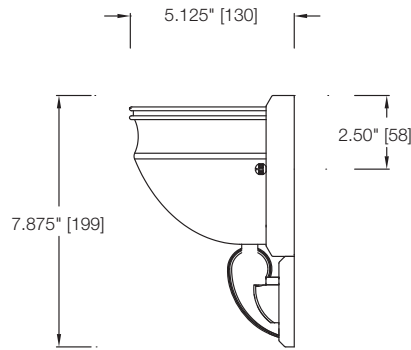

31153
Royal Bronze

pierson FLUORESCENT 3-LIGHT VANITY

SPECIFICATIONS

- CSA/US Listed (Damp Location)
- Replaceable Self-ballasted CFL

MODEL	FINISH	DIFFUSER	No. OF LAMPS	LAMP TYPE	DIMENSIONS W x H x E
31153	Royal Bronze	White Linen Glass	3	13W GU24 Flattened Spiral CFL *lamp not included	36" x 7.875" x 5.125"
31229	Antique Brass	Light Tea-stained Glass	3	13W GU24 Flattened Spiral CFL *lamp not included	36" x 7.875" x 5.125"