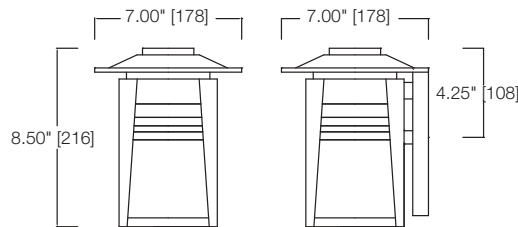

gateway FLUORESCENT OUTDOOR WALL MOUNT

SPECIFICATIONS

- CSA/US Listed (Wet Location)
- Replaceable Self-ballasted CFL

MODEL	FINISH	DIFFUSER	No. OF LAMPS	LAMP TYPE	DIMENSIONS W x H x E
31200	Old Bronze®	Textured Linen Seedy Glass	1	18W GU24 Spiral CFL *lamp not included	7" x 8.5" x 7"
31201	Old Bronze®	Textured Linen Seedy Glass	1	18W GU24 Spiral CFL *lamp not included	9" x 10.75" x 9"
31202	Old Bronze®	Textured Linen Seedy Glass	2	13W GU24 Spiral CFL *lamp not included	11" x 13" x 11"

Aluché™
LIGHTING

Aluche Lighting™ | 7711 East Pleasant Valley Rd. | Cleveland, Ohio 44131
1.800.306.3062 | 1.800.305.9564 FAX
www.aluchelighting.com

© Copyright All Rights Reserved. Aluche Lighting.
ST111837 | 12.2008 Release

A KICHLER® COMPANY