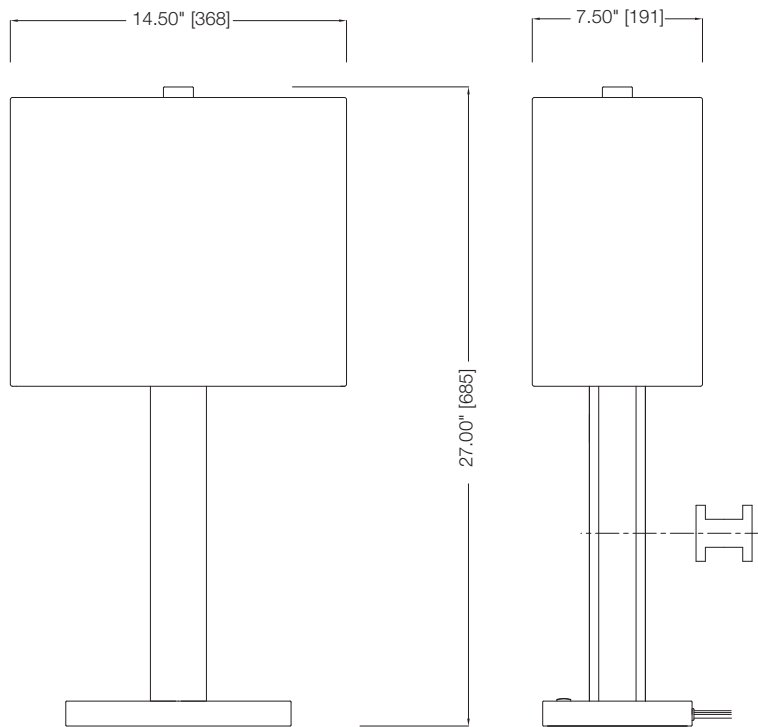

santiago FLUORESCENT TABLE LAMP

SPECIFICATIONS

- CUL Listed (Dry Location)
- Replaceable Self-Ballasted CFL
- On/Off Rocker Switch On Base
- 3-Pronged Plug Available Upon Request

MODEL	FINISH	DIFFUSER	No. OF LAMPS	LAMP TYPE	DIMENSIONS W x H x D
31317	Mocha Mist and Champagne	Beige String Shade over Matte White Acrylic	1	26W GU24 CFL *lamp not included	14.5" x 27" x 7.5"
31318	Brushed Nickel	White Linen Fabric Shade	1	26W GU24 CFL *lamp not included	14.5" x 27" x 7.5"

Special order only – minimum quantity required. Please contact your representative for pricing and leadtime.

Aluche Lighting™ | 7711 East Pleasant Valley Rd. | Cleveland, Ohio 44131
1.800.306.3062 | 1.800.305.9564 FAX
www.aluchelighting.com

© Copyright All Rights Reserved. Aluche Lighting.
ST113891 | 11.2009 Release

A KICHLER® COMPANY