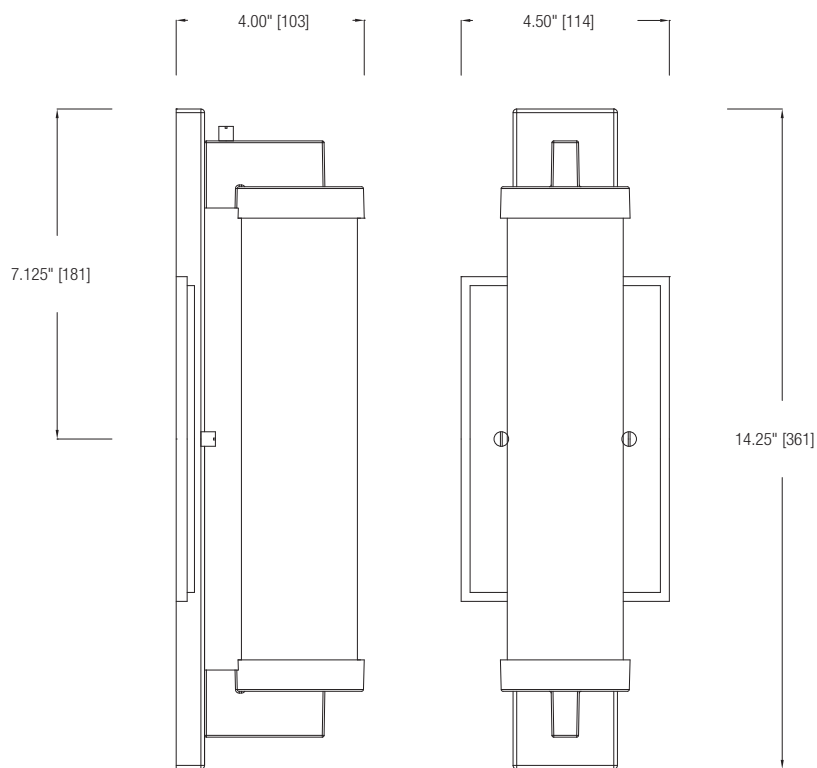

jervis™ FLUORESCENT WALL SCONCE

SPECIFICATIONS

- CSA/US Listed (Damp Location)
- ADA Compliant
- Replaceable Ballast Included
- Can Be Mounted Vertically or Horizontally
- Diffuser Slides Forward For Easy Lamp Removal

MODEL	FINISH	DIFFUSER	No. OF LAMPS	LAMP TYPE	DIMENSIONS W x H x E
31269	Polished Chrome	Etched White Opal Glass	1	18w 4-pin Quad CFL *lamp not included	4.5" x 14.25" x 4"

Aluché
LIGHTING

Aluche Lighting | 7711 East Pleasant Valley Rd. | Cleveland, Ohio 44131
1.800.306.3062 | 1.800.305.9564 FAX
www.aluchelighting.com
© Copyright All Rights Reserved. Aluche Lighting.
ST111835 | 6.2009 Release

A KICHLER® COMPANY