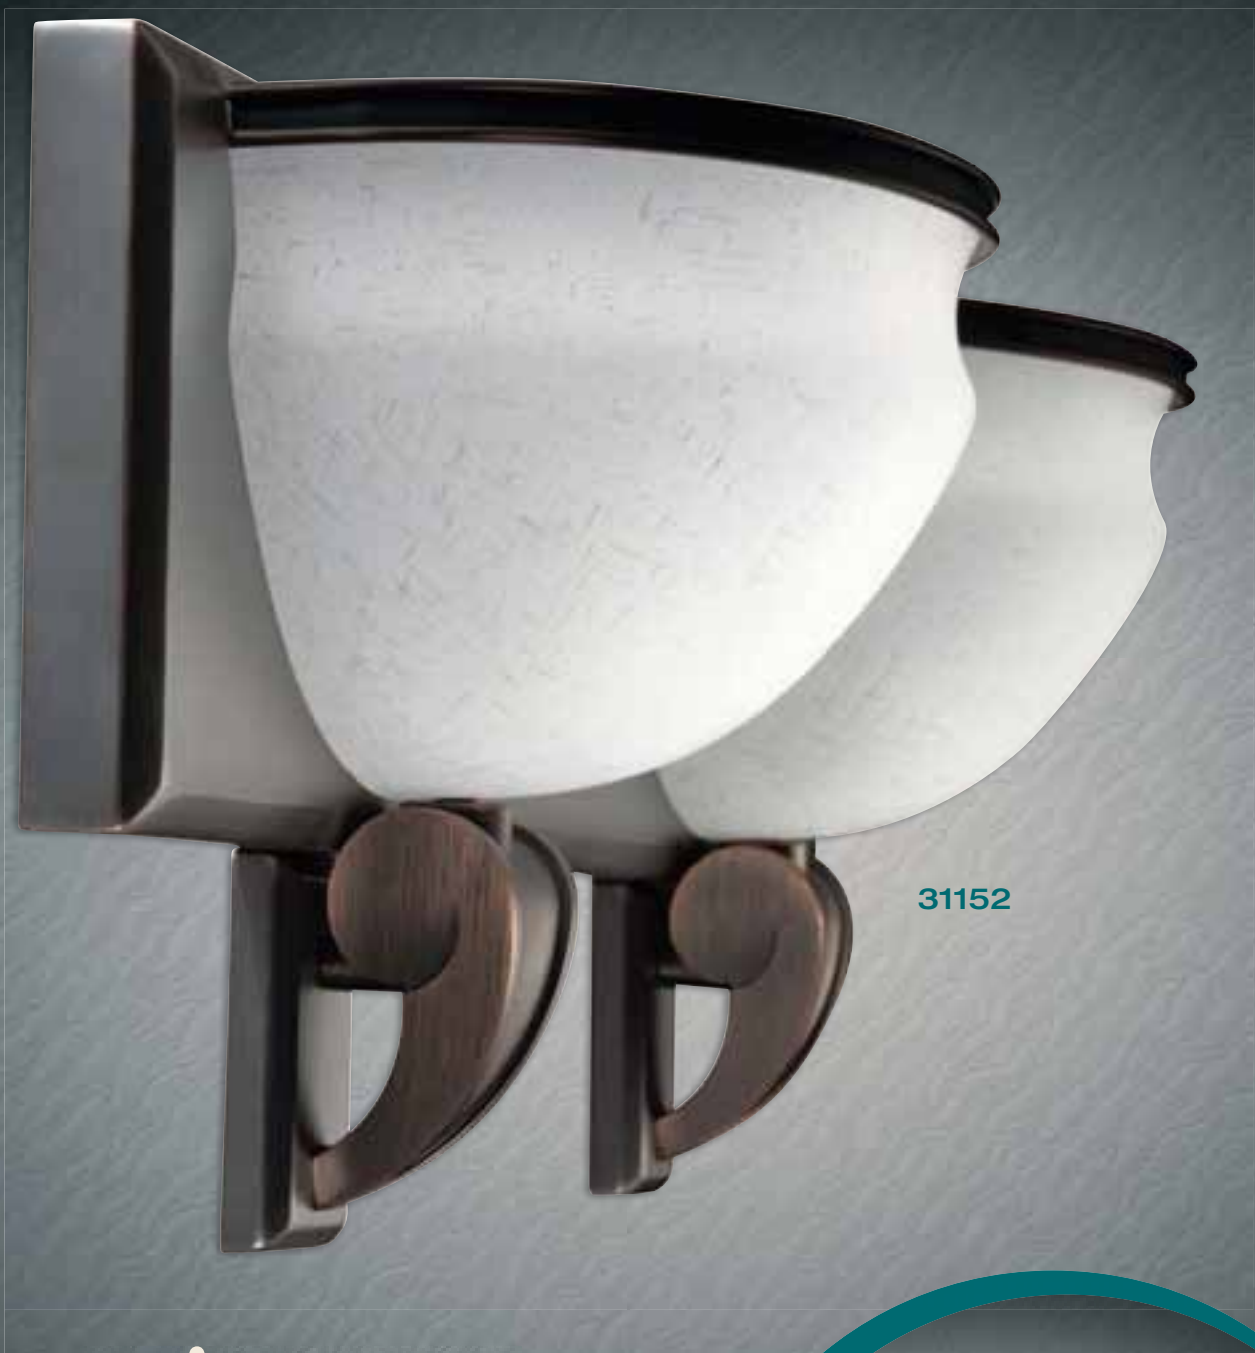

VANITY

31152

pierson

Styled to easily fit into traditional and contemporary settings. Subtle decorative details give this hand blown glass vanity a timeless image.