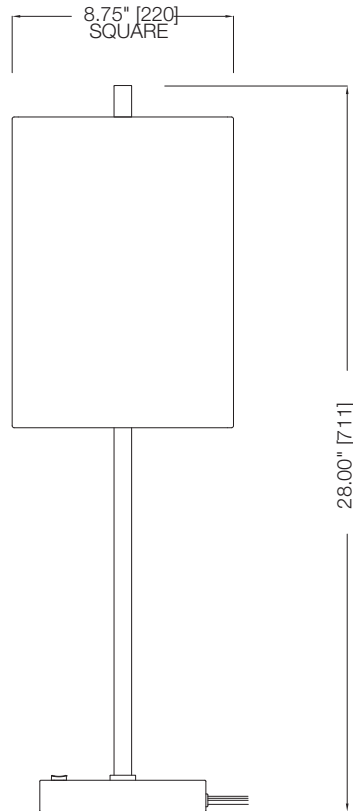

alida™ FLUORESCENT TABLE LAMP

SPECIFICATIONS

- CUL Listed (Dry Location)
- Replaceable Self-Ballasted CFL
- On/Off Rocker Switch On Base
- 3-Pronged Plug Available Upon Request

MODEL	FINISH	DIFFUSER	No. OF LAMPS	LAMP TYPE	DIMENSIONS W x H x D
31319	Brushed Nickel	Inner Matte White Acrylic diffuser and Outer Translucent Organza Fabric	1	26W GU24 CFL *lamp not included	8.75" x 28" x 8.75"

Special order only – minimum quantity required. Please contact your representative for pricing and leadtime.

Aluche Lighting™ | 7711 East Pleasant Valley Rd. | Cleveland, Ohio 44131
1.800.306.3062 | 1.800.305.9564 FAX
www.aluchelighting.com

© Copyright All Rights Reserved. Aluche Lighting.
ST113891 | 11.2009 Release

A KICHLER® COMPANY