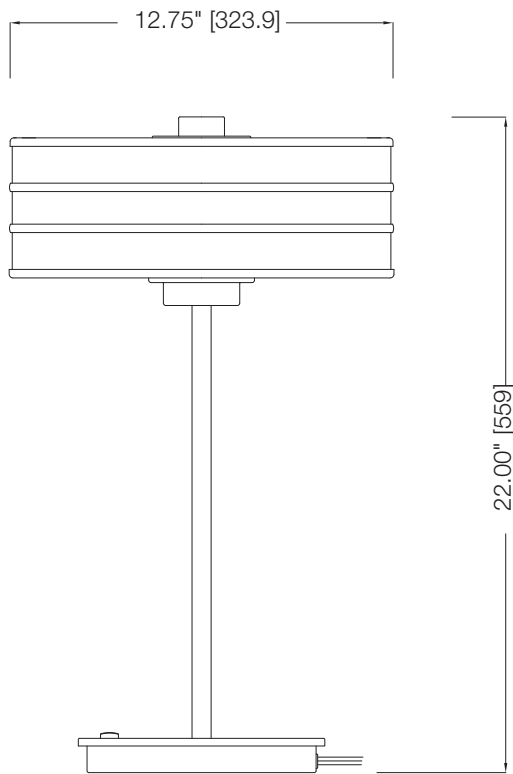

tribeca FLUORESCENT TABLE LAMP

SPECIFICATIONS

- CUL Listed (Dry Location)
- Replaceable Self-Ballasted CFL
- On/Off Rocker Switch On Base
- 3-Pronged Plug Available Upon Request

MODEL	FINISH	DIFFUSER	No. OF LAMPS	LAMP TYPE	DIMENSIONS D x H
31320	Polished Nickel	Matte White Acrylic Shade	1	18W GU24 Flattened Spiral CFL *lamp not included	12.75" x 22"

Special order only – minimum quantity required. Please contact your representative for pricing and leadtime.

Aluche Lighting™ | 7711 East Pleasant Valley Rd. | Cleveland, Ohio 44131
1.800.306.3062 | 1.800.305.9564 FAX
www.aluchelighting.com

© Copyright All Rights Reserved. Aluche Lighting.
ST113891 | 11.2009 Release

A KICHLER® COMPANY