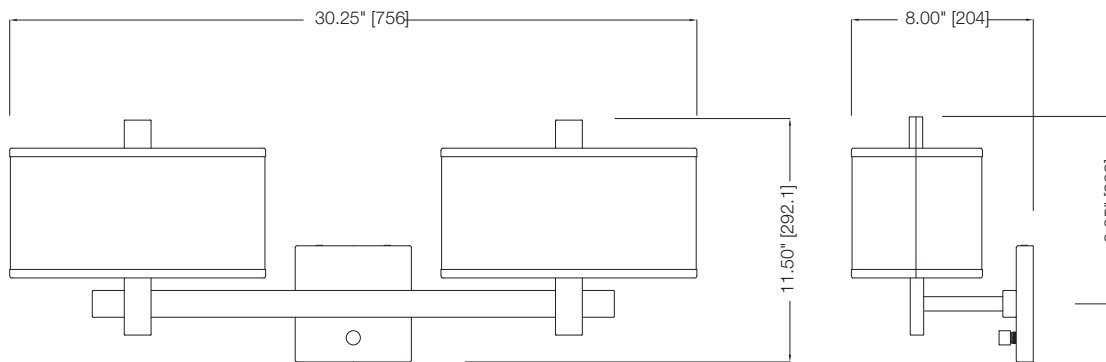

slice™

FLUORESCENT PIN-UP WALL SCONCE

SPECIFICATIONS

- CUL Listed (Dry Location)
- Replaceable Self-Ballasted CFL
- 3-Way Turn Switch On Wall Plate
- Non-ADA Fixture

MODEL	FINISH	DIFFUSER	No. OF LAMPS	LAMP TYPE	DIMENSIONS W x H x E
31325	Satin Nickel	Beige Linen Fabric Shades	2	18W GU24 Flattened Spiral CFL *lamp not included	30.25" x 11.5" x 8"