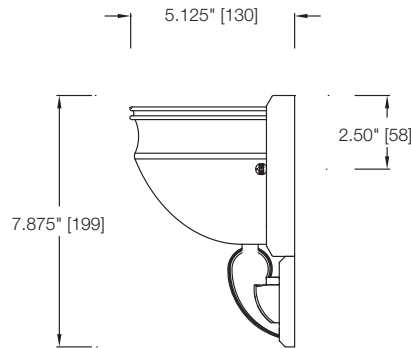

pierson FLUORESCENT 2-LIGHT VANITY

SPECIFICATIONS

- CSA/US Listed (Damp Location)
- Replaceable Self-ballasted CFL

MODEL	FINISH	DIFFUSER	No. OF LAMPS	LAMP TYPE	DIMENSIONS W x H x E
31152	Royal Bronze	White Linen Glass	2	13W GU24 Flattened Spiral CFL *lamp not included	24.125" x 7.875" x 5.125"
31228	Antique Brass	Light Tea-stained Glass	2	13W GU24 Flattened Spiral CFL *lamp not included	24.125" x 7.875" x 5.125"