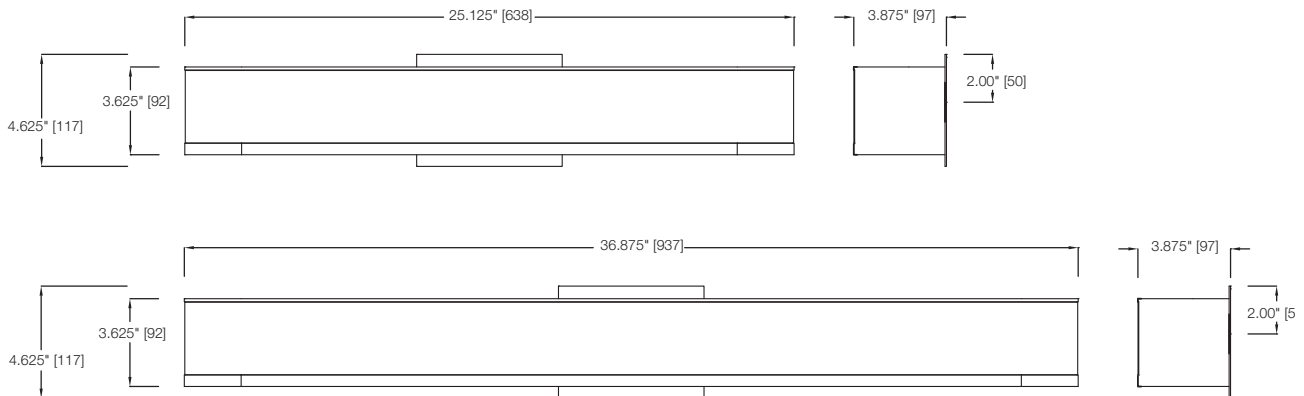

MODEL	FINISH	DIFFUSER	No. OF LAMPS	LAMP TYPE	DIMENSIONS W x H x E
31282	Brushed Aluminum with Wood Linen Fabric	Matte White Acrylic	1	24W T5 HO *lamp not included	25.125" x 4.625" x 3.875"
31283	Brushed Aluminum with Wood Linen Fabric	Matte White Acrylic	1	39W T5 HO *lamp not included	36.875" x 4.625" x 3.875"
31303	Brushed Aluminum with White Vinyl Fabric	Matte White Acrylic	1	24W T5 HO *lamp not included	25.125" x 4.625" x 3.875"
31304	Brushed Aluminum with White Vinyl Fabric	Matte White Acrylic	1	39W T5 HO *lamp not included	36.875" x 4.625" x 3.875"