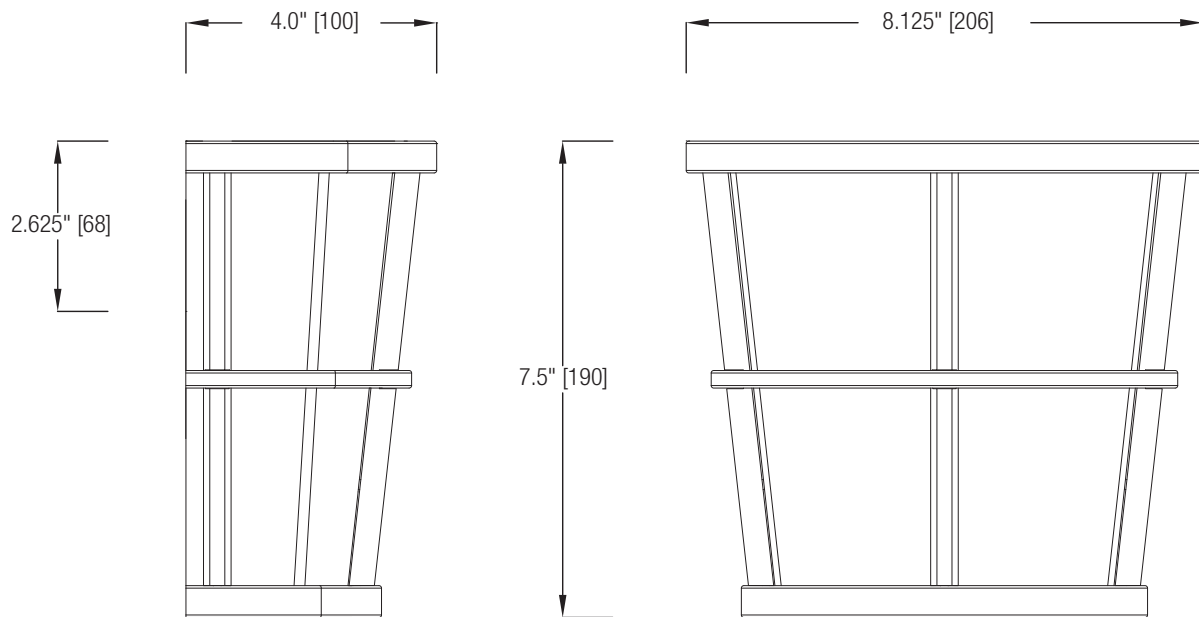

- CSA/US Listed (Damp Location)
- ADA Compliant
- Replaceable Self-Ballasted CFL

MODEL	FINISH	DIFFUSER	No. OF LAMPS	LAMP TYPE	DIMENSIONS W x H x E
31188	Painted Silver	Matte White Acrylic	1	13W GU24 Flattened Spiral *lamp not included	8.125" x 7.5" x 4"