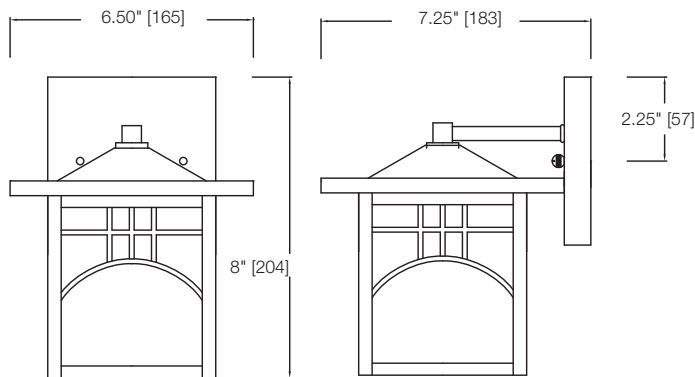

A KICHLER® COMPANY

OUTDOOR & INDOOR

Aluché[™]
LIGHTING

31214
(9.5" H)

lisbon

31213
(8" H)

lisbon FLUORESCENT OUTDOOR WALL MOUNT

SPECIFICATIONS