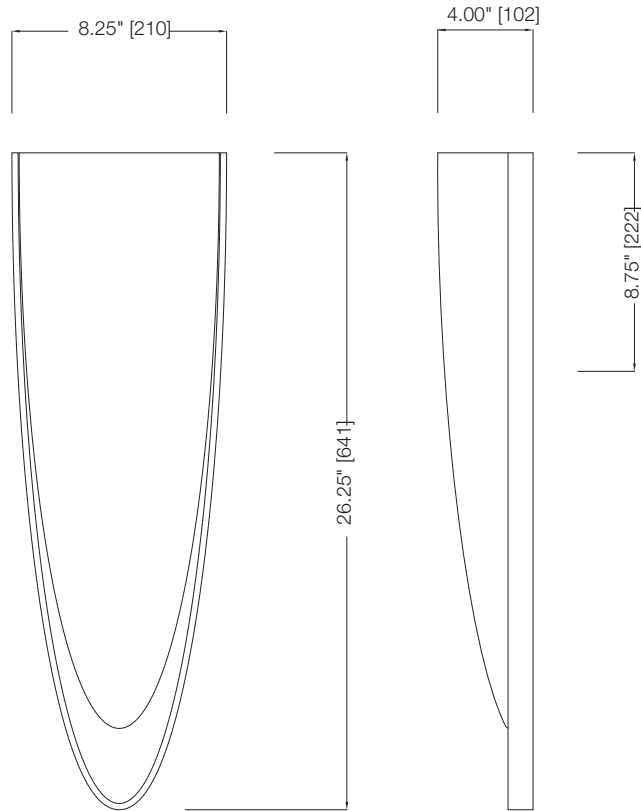

eucia™

FLUORESCENT WALL SCONCE

SPECIFICATIONS

- CUL Listed (Dry Location)
- ADA Compliant
- 120V to 277V Normal Power Factor
- Electronic Ballast

MODEL	FINISH	DIFFUSER	No. OF LAMPS	LAMP TYPE	DIMENSIONS W x H x E
31323	Brushed Nickel	Matte White Acrylic	1	36W 4-Pin PL-L 2G11 *lamp not included	8.25" x 26.25" x 4"

Aluché
LIGHTING

Aluche Lighting™ | 7711 East Pleasant Valley Rd. | Cleveland, Ohio 44131
1.800.306.3062 | 1.800.305.9564 FAX
www.aluchelighting.com

© Copyright All Rights Reserved. Aluche Lighting.

ST111835 | 11.2009 Release

A KICHLER® COMPANY