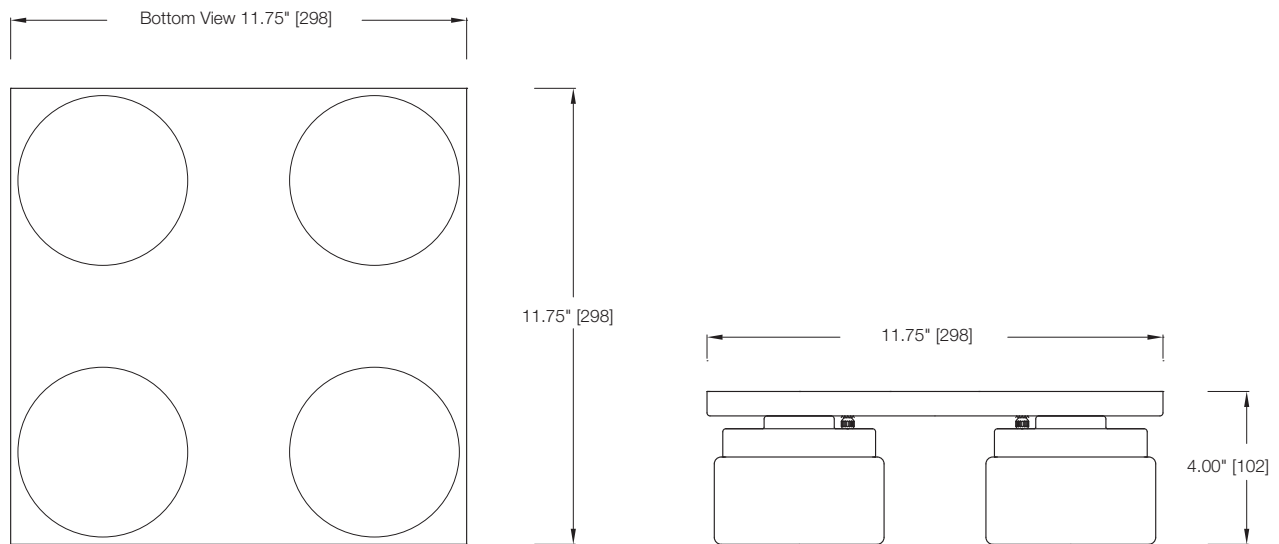

- CSA/US Listed (Damp Location)
- Replaceable Self-ballasted CFL

MODEL	FINISH	DIFFUSER	No. OF LAMPS	LAMP TYPE	DIMENSIONS W x H x D
31147	Brushed Nickel	Opal White Glass	4	13W GU24 Flattened Spiral CFL *lamp not included	11.75" Sq. x 4"