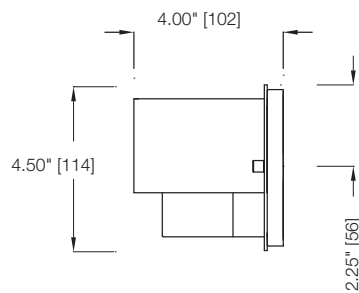

SPECIFICATIONS

- CSA/US Listed (Damp Location)
- ADA Compliant
- Replaceable Self-ballasted CFL

MODEL	FINISH	DIFFUSER	No. OF LAMPS	LAMP TYPE	DIMENSIONS W x H x E
31155	Brushed Nickel	Opal White Glass	3	18W GU24 Flattened Spiral CFL *lamp not included	26" x 4.50" x 4"
31231	Olde Bronze®	Tinted Linen on Opal White Glass	3	18W GU24 Flattened Spiral CFL *lamp not included	26" x 4.50" x 4"