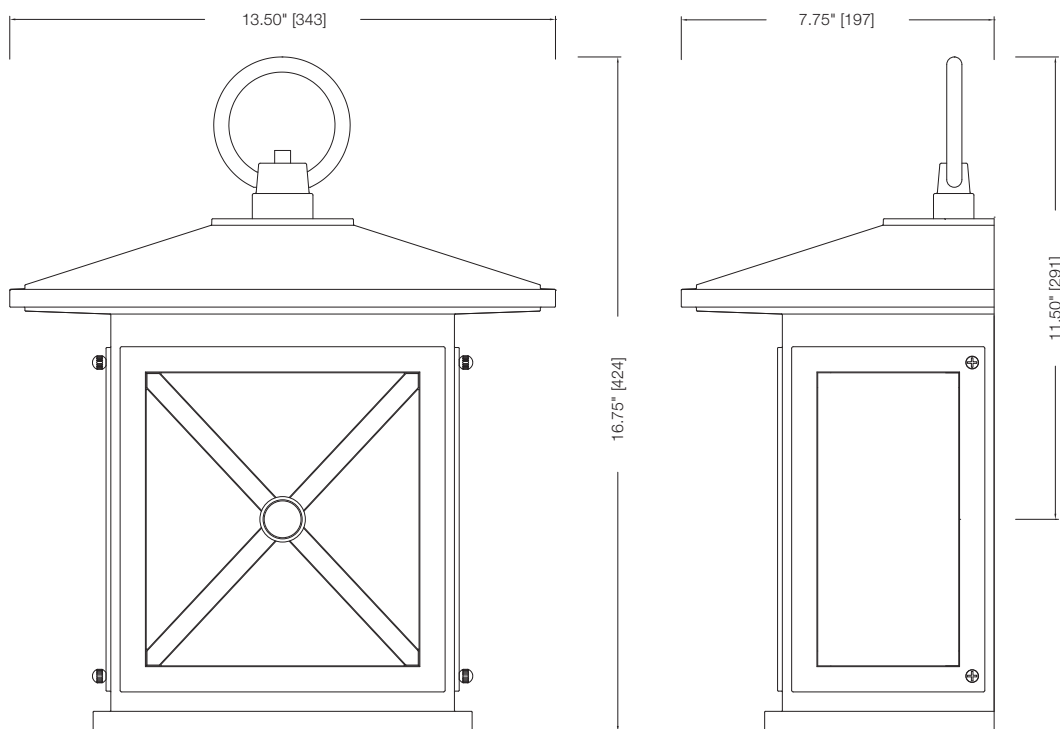

molina FLUORESCENT OUTDOOR WALL MOUNT

SPECIFICATIONS

- CSA/US Listed (Wet Location)
- Replaceable Self-ballasted CFL

MODEL	FINISH	DIFFUSER	No. OF LAMPS	LAMP TYPE	DIMENSIONS W x H x E
31191	Olde Bronze®	Light Amber Glass	1	18W GU24 Spiral CFL *lamp not included	13.50" x 16.75" x 7.75"

Aluché™
LIGHTING

Aluche Lighting™ | 7711 East Pleasant Valley Rd. | Cleveland, Ohio 44131
1.800.306.3062 | 1.800.305.9564 FAX
www.aluchelighting.com

© Copyright All Rights Reserved. Aluche Lighting.
ST111837 | 12.2008 Release

A KICHLER® COMPANY