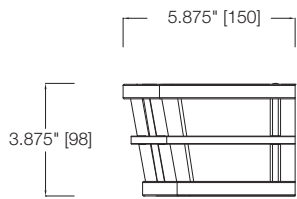

pavilion FLUORESCENT LINEAR BATH BAR