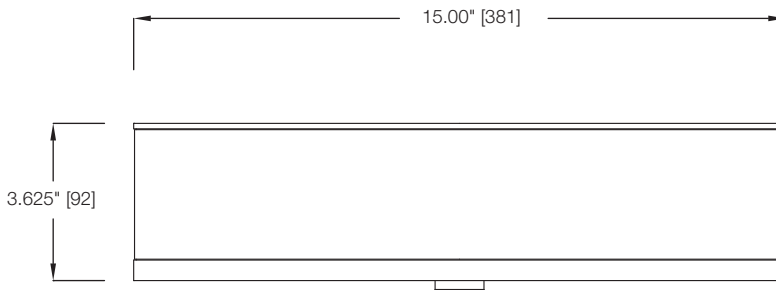

pira^{TM} FLUORESCENT CEILING MOUNT

SPECIFICATIONS

- CSA/US Listed (Dry Location)
- 120V Normal Power Factor
- Electronic Ballast

MODEL	FINISH	DIFFUSER	No. OF LAMPS	LAMP TYPE	DIMENSIONS D x H
31280	Brushed Aluminum with Wood Linen Fabric	Matte White Acrylic	1	40W G10q 2C Circline *lamp not included	12" x 3.625"
31281	Brushed Aluminum with Wood Linen Fabric	Matte White Acrylic	1	55W G10q 2C Circline *lamp not included	15" x 3.625"
31301	Brushed Aluminum with White Vinyl Fabric	Matte White Acrylic	1	40W G10q 2C Circline *lamp not included	12" x 3.625"
31302	Brushed Aluminum with White Vinyl Fabric	Matte White Acrylic	1	55W G10q 2C Circline *lamp not included	15" x 3.625"

Aluché^{TM}
LIGHTING

Aluche Lighting^{TM} | 7711 East Pleasant Valley Rd. | Cleveland, Ohio 44131
1.800.306.3062 | 1.800.305.9564 FAX
www.aluchelighting.com

© Copyright All Rights Reserved. Aluche Lighting.

ST111833 | 11.2009 Release

A KICHLER® COMPANY