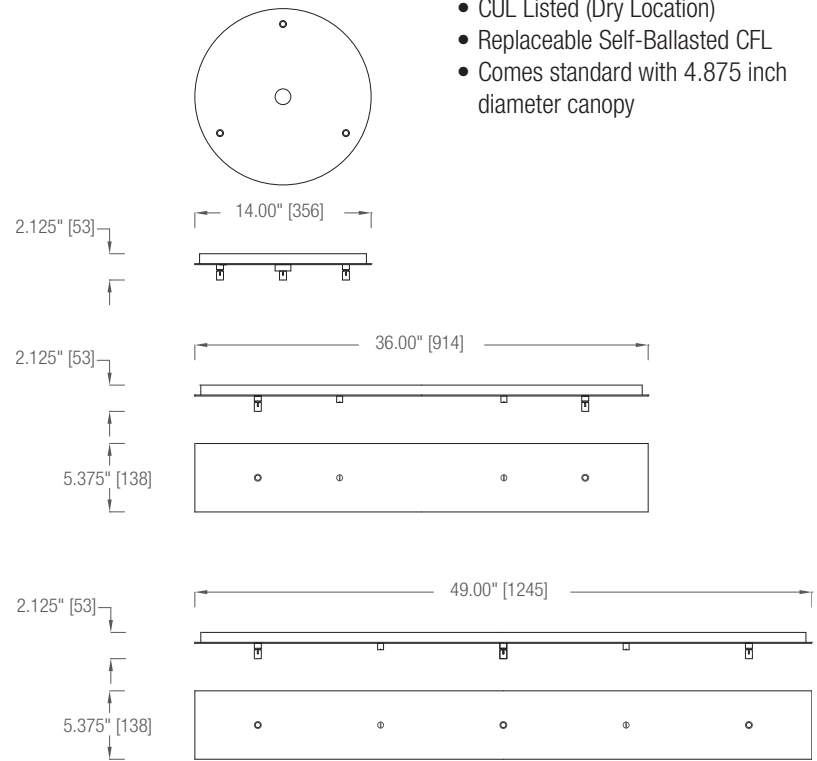

tierra MINI PENDANT & CANOPY OPTIONS

SPECIFICATIONS

- CUL Listed (Dry Location)
- Replaceable Self-Ballasted CFL
- Comes standard with 4.875 inch diameter canopy

MODEL	FINISH	DIFFUSER	No. OF LAMPS	LAMP TYPE	DIMENSIONS L/D x H x W
31264	Brushed Nickel	Clear Polished Pressed Glass With Frosted Interior	1	11W GU24 Spiral CFL *lamp included	7" x 5"
OPTIONAL BACK PLATES (Individual fixtures not included)					
31277	Brushed Nickel	N/A	N/A	N/A	49" x 2.125" x 5.375"
31278	Brushed Nickel	N/A	N/A	N/A	36" x 2.125" x 5.375"
31279	Brushed Nickel	N/A	N/A	N/A	14" x 2.125"

Aluche Lighting™ | 7711 East Pleasant Valley Rd. | Cleveland, Ohio 44131
1.800.306.3062 | 1.800.305.9564 FAX
www.aluchelighting.com

© Copyright All Rights Reserved. Aluche Lighting.
ST111836 | 11.2009 Release

A KICHLER® COMPANY