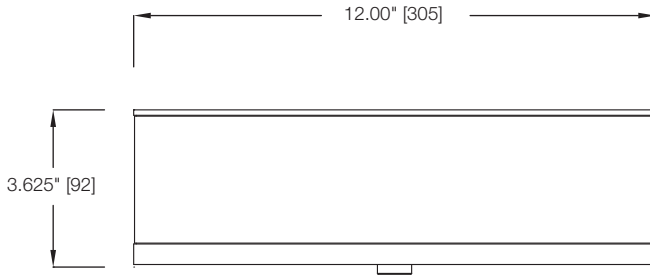

pira^{TM} FLUORESCENT CEILING MOUNT

SPECIFICATIONS

- CSA/US Listed (Dry Location)
- 120V Normal Power Factor
- Electronic Ballast

MODEL	FINISH	DIFFUSER	No. OF LAMPS	LAMP TYPE	DIMENSIONS D x H
31280	Brushed Aluminum with Wood Linen Fabric	Matte White Acrylic	1	40W G10q 2C Circline *lamp not included	12" x 3.625"
31281	Brushed Aluminum with Wood Linen Fabric	Matte White Acrylic	1	55W G10q 2C Circline *lamp not included	15" x 3.625"
31301	Brushed Aluminum with White Vinyl Fabric	Matte White Acrylic	1	40W G10q 2C Circline *lamp not included	12" x 3.625"
31302	Brushed Aluminum with White Vinyl Fabric	Matte White Acrylic	1	55W G10q 2C Circline *lamp not included	15" x 3.625"

Aluché^{TM}
LIGHTING

Aluche Lighting^{TM} | 7711 East Pleasant Valley Rd. | Cleveland, Ohio 44131
1.800.306.3062 | 1.800.305.9564 FAX
www.aluchelighting.com

© Copyright All Rights Reserved. Aluche Lighting.

ST111833 | 11.2009 Release

A KICHLER® COMPANY