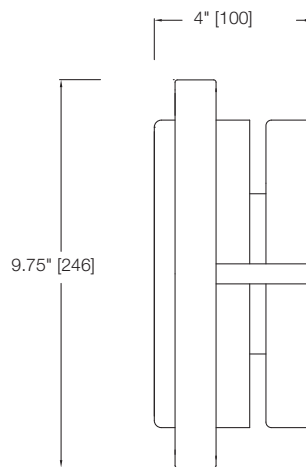

ultima

FLUORESCENT OUTDOOR WALL MOUNT

SPECIFICATIONS

- CSA/US Listed (Damp Location)
- ADA Compliant
- Replaceable Self-ballasted CFL

MODEL	FINISH	DIFFUSER	No. OF LAMPS	LAMP TYPE	DIMENSIONS D x H x E
31184	Brushed Nickel	Etched Opal Glass	1	13W GU24 Flattened Spiral *lamp not included	7" x 7" x 4"
31185	Olde Bronze®	Light Umber Glass	1	13W GU24 Flattened Spiral *lamp not included	7" x 7" x 4"
31186	Brushed Nickel	Etched Opal Glass	1	13W GU24 Flattened Spiral *lamp not included	9.75" x 9.75" x 4"
31187	Olde Bronze®	Light Umber Glass	1	13W GU24 Flattened Spiral *lamp not included	9.75" x 9.75" x 4"

Aluche Lighting™ | 7711 East Pleasant Valley Rd. | Cleveland, Ohio 44131
1.800.306.3062 | 1.800.305.9564 FAX
www.aluchelighting.com

© Copyright All Rights Reserved. Aluche Lighting.
ST111837 | 12.2008 Release

A KICHLER® COMPANY