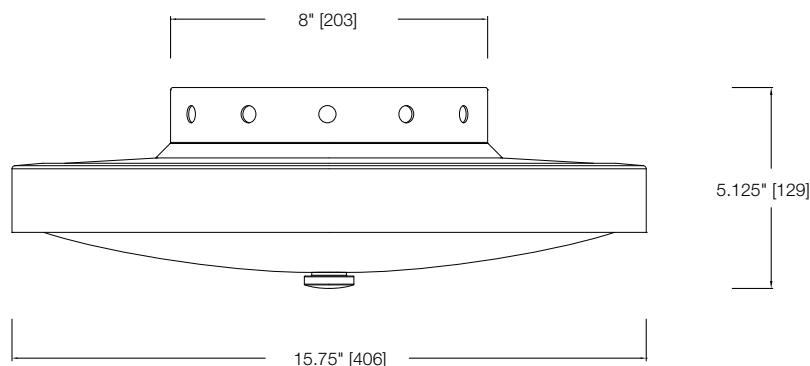

MODEL	FINISH	DIFFUSER	No. OF LAMPS	LAMP TYPE	DIMENSIONS D x H
31144	Brushed Nickel	Opal White Glass / Frosted Acrylic	1	18W GU24 Flattened Spiral CFL *lamp not included	12.75" x 5.625"
31145	Brushed Nickel	Opal White Glass / Frosted Acrylic	2	13W GU24 Flattened Spiral CFL *lamp not included	15.75" x 5.125"
31226	Olde Bronze®	Opal White Glass / Tinted Linen on Matte White Acrylic	1	18W GU24 Flattened Spiral CFL *lamp not included	12.75" x 5.625"
31227	Olde Bronze®	Opal White Glass / Tinted Linen on Matte White Acrylic	2	13W GU24 Flattened Spiral CFL *lamp not included	15.75" x 5.125"

Aluché™
LIGHTING

Aluche Lighting™ | 7711 East Pleasant Valley Rd. | Cleveland, Ohio 44131
1.800.306.3062 | 1.800.305.9564 FAX
www.aluchelighting.com

© Copyright All Rights Reserved. Aluche Lighting.
ST111833 | 12.2008 Release

A KICHLER® COMPANY