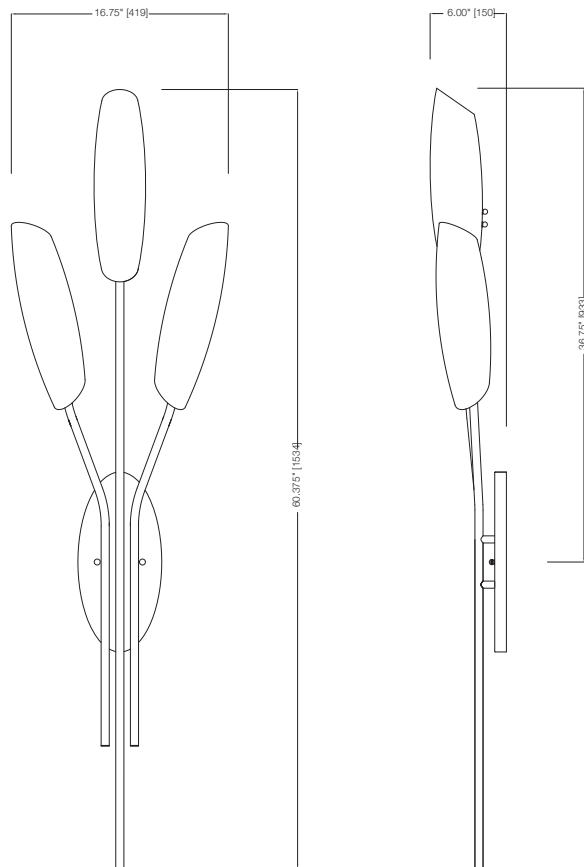

treviso™

FLUORESCENT WALL SCONCE

SPECIFICATIONS

- CUL Listed (Dry Location)
- Replaceable Self-Ballasted CFL
- Non-ADA Fixture

MODEL	FINISH	DIFFUSER	No. OF LAMPS	LAMP TYPE	DIMENSIONS W x H x E
31331	Chrome	Etched Cased Opal White Glass	3	18W GU24 Quad CFL *lamp not included	16.75" x 60.375" x 6"

Aluche Lighting™ | 7711 East Pleasant Valley Rd. | Cleveland, Ohio 44131
1.800.306.3062 | 1.800.305.9564 FAX
www.aluchelighting.com

© Copyright All Rights Reserved. Aluche Lighting.
ST113892 | 11.2009 Release

A KICHLER® COMPANY