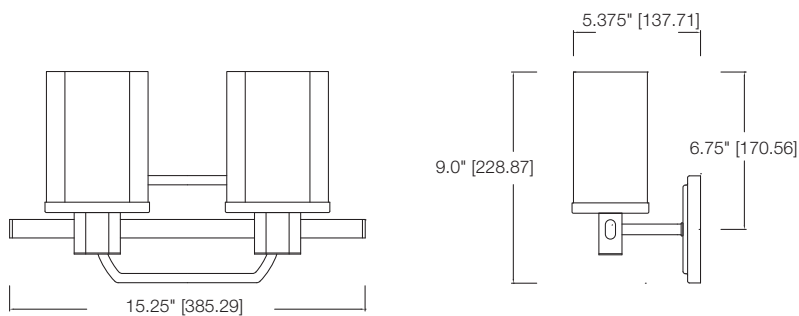

SPECIFICATIONS

- CSA/US Listed (Damp Location)
- Replaceable Self-ballasted CFL
- Glass can be installed up or down

MODEL	FINISH	DIFFUSER	No. OF LAMPS	LAMP TYPE	DIMENSIONS W x H x E
31162	Brushed Nickel	Opal-etched Glass	2	18W GU24 Spiral CFL *lamp not included	15.25" x 9" x 5.375"
31163	Brushed Nickel	Opal-etched Glass	3	18W GU24 Spiral CFL *lamp not included	22.875" x 9" x 5.375"
31164	Brushed Nickel	Opal-etched Glass	4	18W GU24 Spiral CFL *lamp not included	30.50" x 9" x 5.375"