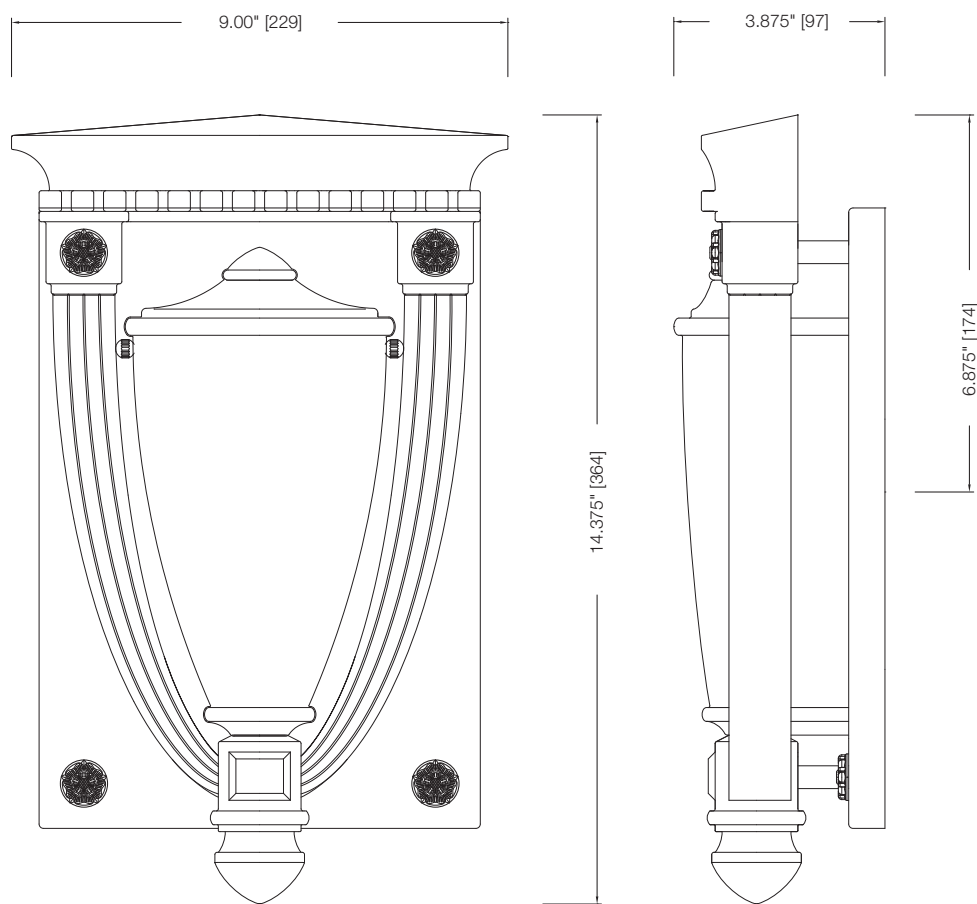

SPECIFICATIONS

- CSA/US Listed (Wet Location)
- ADA Compliant
- Replaceable Self-ballasted CFL

MODEL	FINISH	DIFFUSER	No. OF LAMPS	LAMP TYPE	DIMENSIONS W x H x E
31194	Olde Bronze®	Etched Alabaster Glass and Marbelized Inside	1	18W GU24 Spiral CFL *lamp not included	9" x 14.375" x 3.875"