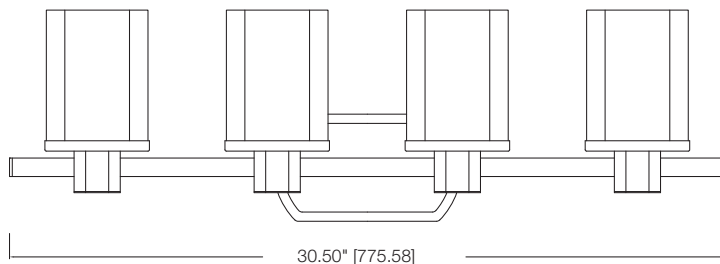

SPECIFICATIONS

- CSA/US Listed (Damp Location)
- Replaceable Self-ballasted CFL
- Glass can be installed up or down

MODEL	FINISH	DIFFUSER	No. OF LAMPS	LAMP TYPE	DIMENSIONS W x H x E
31162	Brushed Nickel	Opal-etched Glass	2	18W GU24 Spiral CFL *lamp not included	15.25" x 9" x 5.375"
31163	Brushed Nickel	Opal-etched Glass	3	18W GU24 Spiral CFL *lamp not included	22.875" x 9" x 5.375"
31164	Brushed Nickel	Opal-etched Glass	4	18W GU24 Spiral CFL *lamp not included	30.50" x 9" x 5.375"