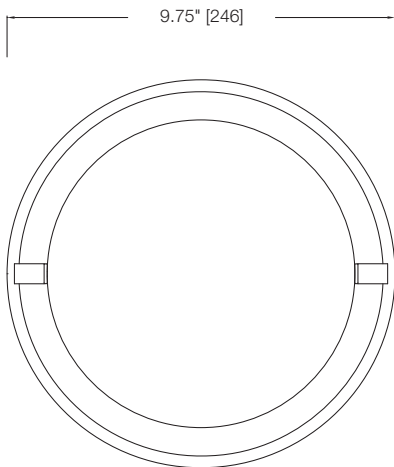

ultima

FLUORESCENT OUTDOOR WALL MOUNT

SPECIFICATIONS

- CSA/US Listed (Damp Location)
- ADA Compliant
- Replaceable Self-ballasted CFL

MODEL	FINISH	DIFFUSER	No. OF LAMPS	LAMP TYPE	DIMENSIONS D x H x E
31184	Brushed Nickel	Etched Opal Glass	1	13W GU24 Flattened Spiral *lamp not included	7" x 7" x 4"
31185	Olde Bronze®	Light Umber Glass	1	13W GU24 Flattened Spiral *lamp not included	7" x 7" x 4"
31186	Brushed Nickel	Etched Opal Glass	1	13W GU24 Flattened Spiral *lamp not included	9.75" x 9.75" x 4"
31187	Olde Bronze®	Light Umber Glass	1	13W GU24 Flattened Spiral *lamp not included	9.75" x 9.75" x 4"

Aluche Lighting™ | 7711 East Pleasant Valley Rd. | Cleveland, Ohio 44131
1.800.306.3062 | 1.800.305.9564 FAX
www.aluchelighting.com

© Copyright All Rights Reserved. Aluche Lighting.
ST111837 | 12.2008 Release

A KICHLER® COMPANY