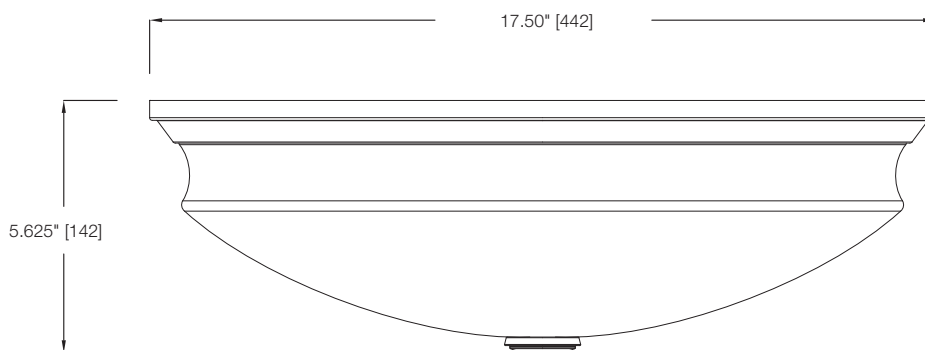

MODEL	FINISH	DIFFUSER	No. OF LAMPS	LAMP TYPE	DIMENSIONS D x H
31137	Royal Bronze	White Linen Glass	2	13W 4-pin Quad CFL *lamp not included	14.50" x 5.625"
31138	Royal Bronze	White Linen Glass	3	13W 4-pin Quad CFL *lamp not included	17.50" x 5.625"
31224	Antique Brass	Light Tea-stained Glass	2	13W 4-pin Quad CFL *lamp not included	14.50" x 5.625"
31225	Antique Brass	Light Tea-stained Glass	3	13W 4-pin Quad CFL *lamp not included	17.50" x 5.625"

Aluché
LIGHTING

Aluche Lighting™ | 7711 East Pleasant Valley Rd. | Cleveland, Ohio 44131
1.800.306.3062 | 1.800.305.9564 FAX
www.aluchelighting.com

© Copyright All Rights Reserved. Aluche Lighting.
ST111833 | 12.2008 Release

A KICHLER® COMPANY