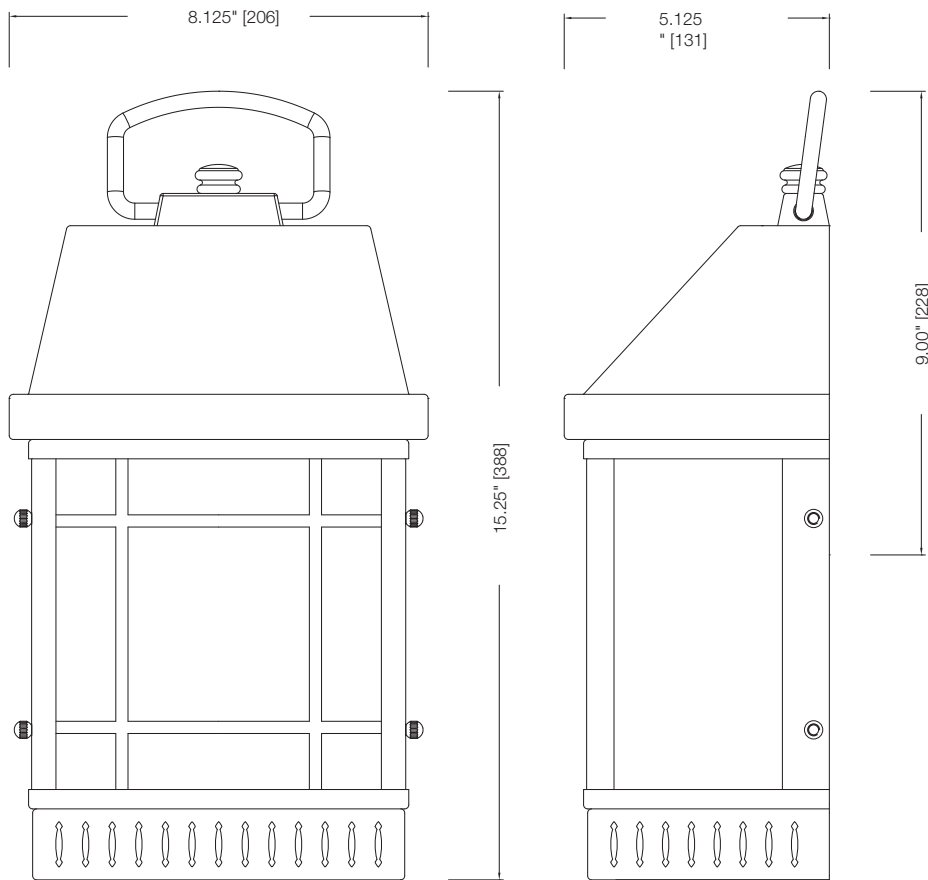

SPECIFICATIONS

- CSA/US Listed (Wet Location)
- Replaceable Self-ballasted CFL

MODEL	FINISH	DIFFUSER	No. OF LAMPS	LAMP TYPE	DIMENSIONS W x H x E
31192	Olde Bronze®	Etched Seedy Glass	1	18W GU24 Spiral CFL *lamp not included	8.125" x 15.25" x 5.125"