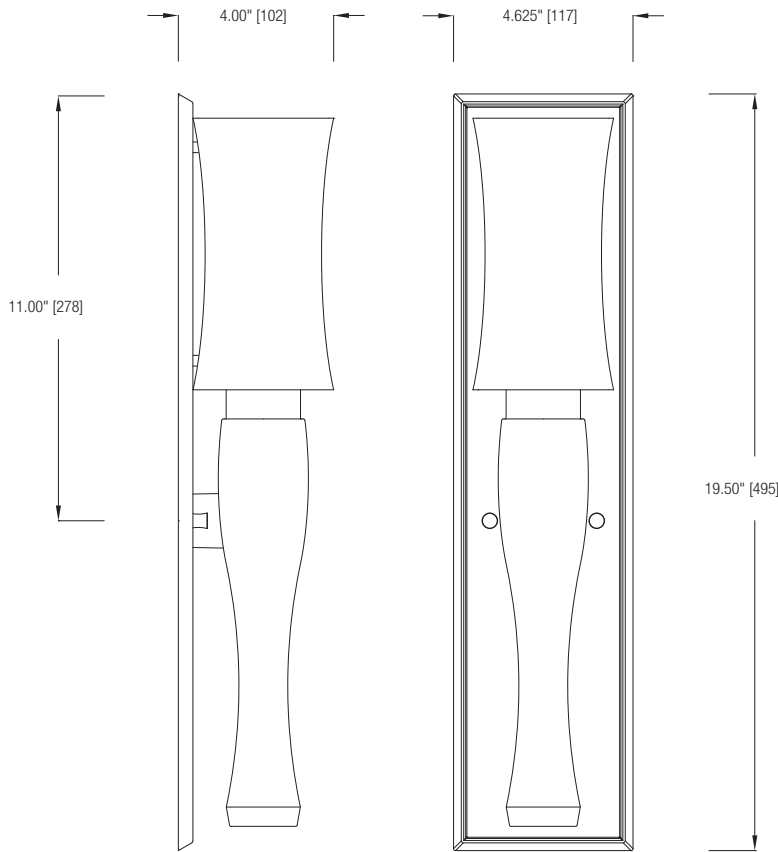

izona™ FLUORESCENT WALL SCONCE

SPECIFICATIONS

- CSA/US Listed (Damp Location)
- ADA Compliant
- Replaceable Ballast Included

MODEL	FINISH	SHADE	No. OF LAMPS	LAMP TYPE	DIMENSIONS W x H x E
31275	Polished Black Nickel	Clear Glass Outside, White Inside	1	18W 4-pin Quad CFL *lamp not included	4.625" x 19.5" x 4"

Aluché™
LIGHTING

Aluche Lighting | 7711 East Pleasant Valley Rd. | Cleveland, Ohio 44131
1.800.306.3062 | 1.800.305.9564 FAX
www.aluchelighting.com

© Copyright All Rights Reserved. Aluche Lighting.
ST111835 | 6.2009 Release

A KICHLER® COMPANY