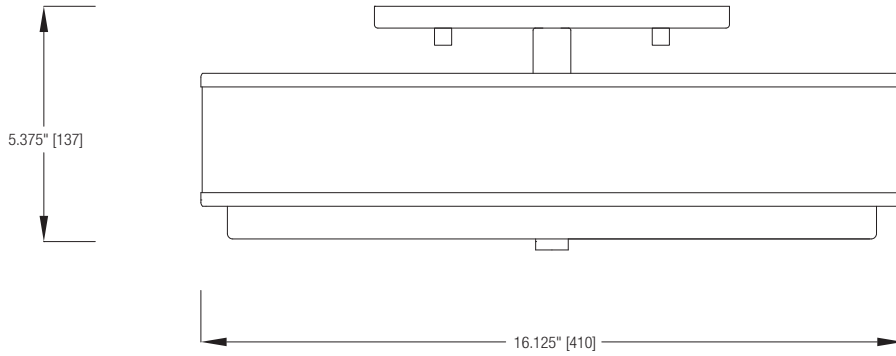

FLUORESCENT CEILING MOUNT

SPECIFICATIONS

- CSA/US Listed (Dry Location)
- 120V Normal Power Factor
- Electronic Ballast

MODEL	FINISH	SHADE	No. OF LAMPS	LAMP TYPE	DIMENSIONS D x H
31237	Champagne	White Linen (Hardbacked)	1	40W Circline TC40 *lamp not included	13.750" x 5.375"
31258	Champagne	White Linen (Hardbacked)	1	55W Circline TC55 *lamp not included	16.125" x 5.375"