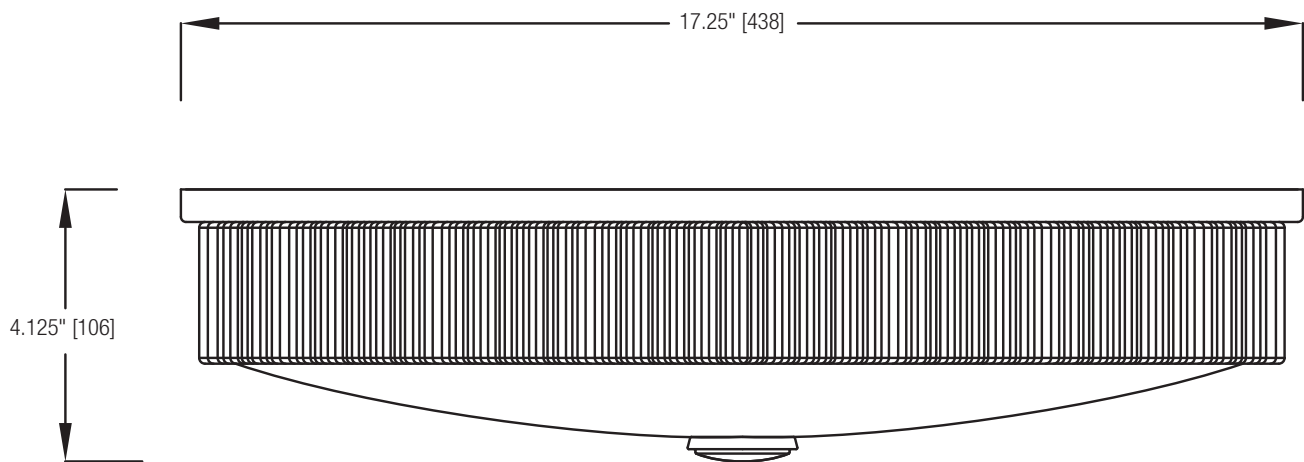

31242
Chrome

31261
Brushed Nickel

santiago FLUORESCENT CEILING MOUNT

SPECIFICATIONS

- CSA/US Listed (Dry Location)
- 120V Normal Power Factor
- Electronic Ballast

MODEL	FINISH	SHADE	No. OF LAMPS	LAMP TYPE	DIMENSIONS D x H
31242	Chrome	Black Synthetic String (With White Translucent Liner)	3	13W 4-pin Quad CFL *lamp not included	17.25" x 4.125"
31243	Champagne	Beige Synthetic String (With White Translucent Liner)	3	13W 4-pin Quad CFL *lamp not included	17.25" x 4.125"
31261	Brushed Nickel	White Linen (Hardbacked)	3	13W 4-pin Quad CFL *lamp not included	17.25" x 4.125"