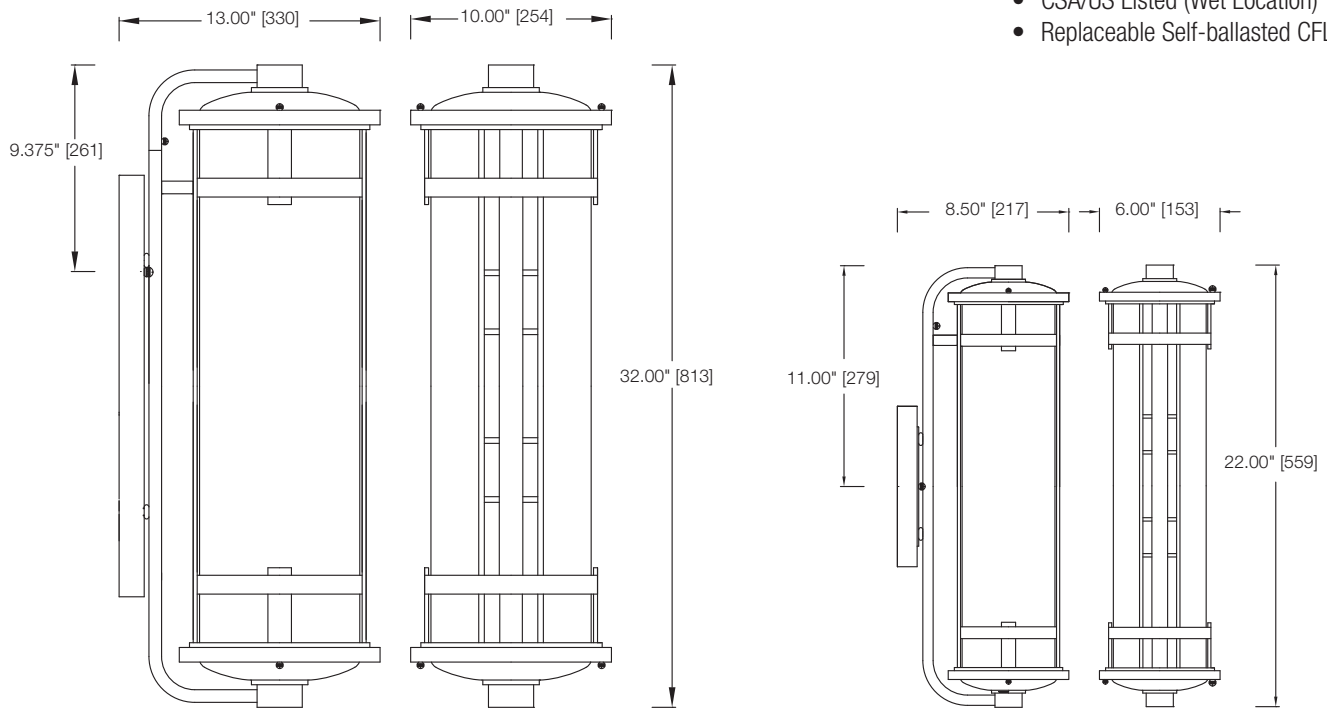

SPECIFICATIONS

- CSA/US Listed (Wet Location)
- Replaceable Self-ballasted CFL

MODEL	FINISH	DIFFUSER	No. OF LAMPS	LAMP TYPE	DIMENSIONS W x H x E
31211	Aged Bronze	Amber Glass	2	13W GU24 Spiral CFL *lamp not included	6" x 22" x 8.50"
31212	Aged Bronze	Amber Glass	4	18W GU24 Spiral CFL *lamp not included	10" x 32" x 13"