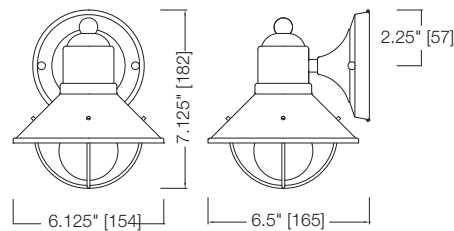

springfield

FLUORESCENT OUTDOOR WALL MOUNT

SPECIFICATIONS

- CSA/US Listed (Wet Location)
- Replaceable Ballast
- Lamp and GU24 Base Ballast Included

MODEL	FINISH	DIFFUSER	No. OF LAMPS	LAMP TYPE	DIMENSIONS W x H x E
31203	Brushed Nickel	N/A	1	13W PLA13 lamp and GU24 Base Ballast Included	6.125" x 7.125" x 6.5"
31204	Brushed Nickel	N/A	1	13W PLA13 lamp and GU24 Base Ballast Included	8" x 12" x 9"
31205	Brushed Nickel	N/A	1	18W PLG18 lamp and GU24 Base Ballast Included	10.25" x 14.125" x 11.75"

Aluché™
LIGHTING

Aluche Lighting™ | 7711 East Pleasant Valley Rd. | Cleveland, Ohio 44131
1.800.306.3062 | 1.800.305.9564 FAX
www.aluchelighting.com

© Copyright All Rights Reserved. Aluche Lighting.
ST111837 | 12.2008 Release

A KICHLER® COMPANY