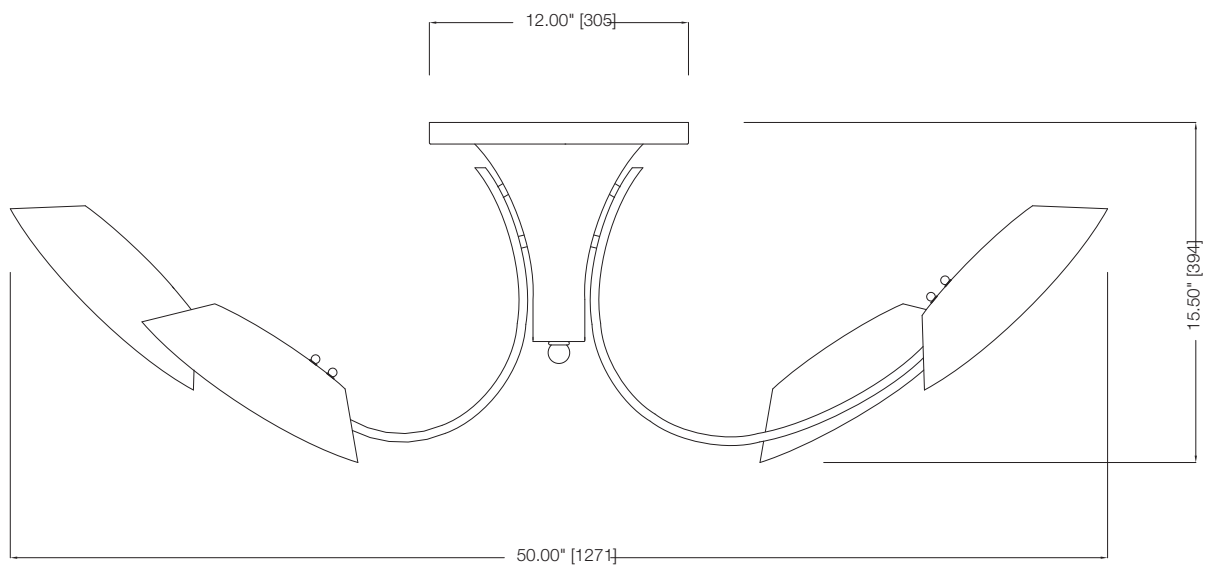

SPECIFICATIONS

- CUL Listed (Dry Location)
- Replaceable Self-Ballasted CFL

MODEL	FINISH	DIFFUSER	No. OF LAMPS	LAMP TYPE	DIMENSIONS D x H
31329	Chrome	Opal White Etched Cased Glass	12	18W GU24 Quad CFL *lamp not included	50" x 15.5"