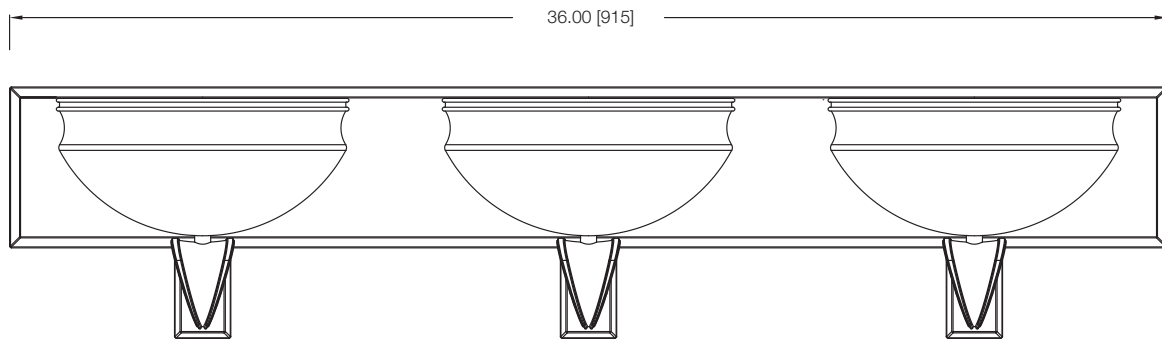

31153
Royal Bronze

pierson FLUORESCENT 3-LIGHT VANITY

SPECIFICATIONS

- CSA/US Listed (Damp Location)
- Replaceable Self-ballasted CFL

MODEL	FINISH	DIFFUSER	No. OF LAMPS	LAMP TYPE	DIMENSIONS W x H x E
31153	Royal Bronze	White Linen Glass	3	13W GU24 Flattened Spiral CFL *lamp not included	36" x 7.875" x 5.125"
31229	Antique Brass	Light Tea-stained Glass	3	13W GU24 Flattened Spiral CFL *lamp not included	36" x 7.875" x 5.125"