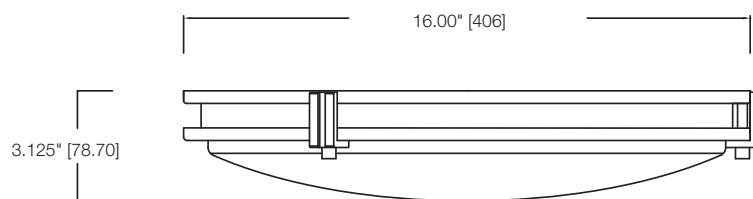

MODEL	FINISH	DIFFUSER	No. OF LAMPS	LAMP TYPE	DIMENSIONS D x H
31148	Brushed Nickel	White Acrylic	2	26W 4-pin Quad CFL *lamp not included	16" x 3.125"
31149	Brushed Nickel	White Acrylic	3	26W 4-pin Quad CFL *lamp not included	24" x 4.75"