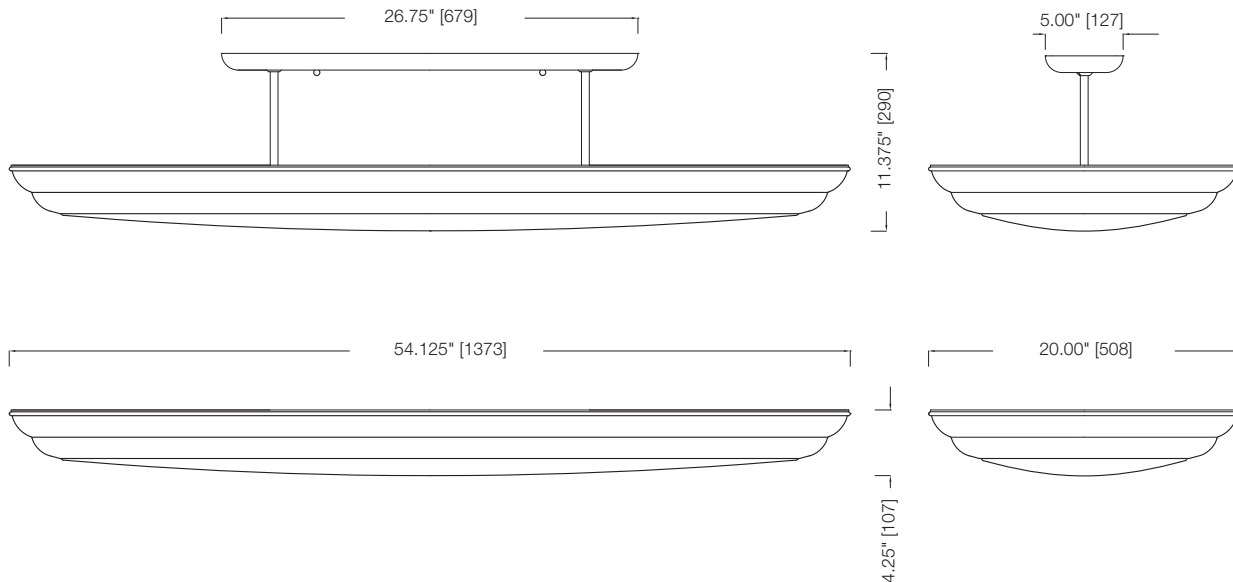

chella

LINEAR FLUORESCENT
CEILING MOUNT

SPECIFICATIONS

- CUL/UL Listed (Dry Location)
- 120V Normal Power Factor
- Electronic Ballast
- Flushmount or suspended with swivel stem mounted canopy

MODEL	FINISH	DIFFUSER	No. OF LAMPS	LAMP TYPE	DIMENSIONS W x H x D
31222	Olde Bronze®	White Linen Acrylic	4	32W T8 *lamp not included	Flush: 54.125" x 4.25" x 20" Semi-Flush: 54.125" x 11.375" x 20"
31223	Painted Silver	Gloss White Acrylic	4	32W T8 *lamp not included	Flush: 54.125" x 4.25" x 20" Semi-Flush: 54.125" x 11.375" x 20"

Aluché
LIGHTING

Aluche Lighting™ | 7711 East Pleasant Valley Rd. | Cleveland, Ohio 44131
1.800.306.3062 | 1.800.305.9564 FAX
www.aluchelighting.com

© Copyright All Rights Reserved. Aluche Lighting.
ST111834 | 12.2008 Release

A KICHLER® COMPANY