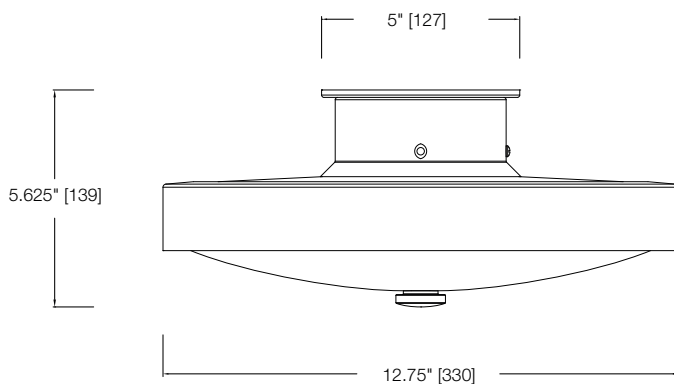

adao FLUORESCENT CEILING MOUNT

SPECIFICATIONS

- CSA/US Listed (Dry Location)
- Replaceable Self-ballasted CFL