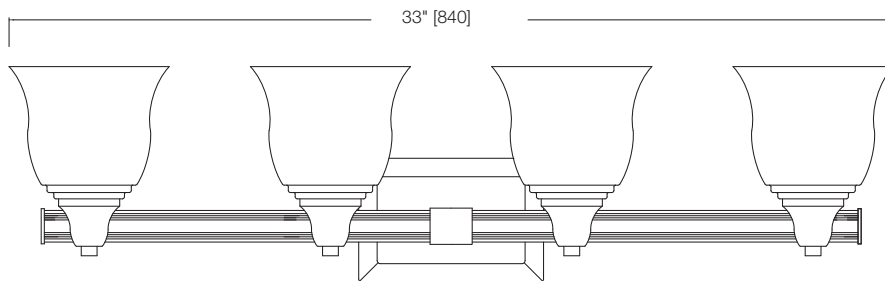

SPECIFICATIONS

- CSA/US Listed (Damp Location)
- Replaceable Self-ballasted CFL
- Glass can be installed up or down

MODEL	FINISH	DIFFUSER	No. OF LAMPS	LAMP TYPE	DIMENSIONS W x H x E
31158	Polished Nickel	Satin-etched Cased Opal Glass	2	18W GU24 Spiral CFL *lamp not included	15" x 8" x 6.5"
31159	Polished Nickel	Satin-etched Cased Opal Glass	3	18W GU24 Spiral CFL *lamp not included	24" x 8" x 6.50"
31160	Polished Nickel	Satin-etched Cased Opal Glass	4	18W GU24 Spiral CFL *lamp not included	33" x 8" x 6.50"