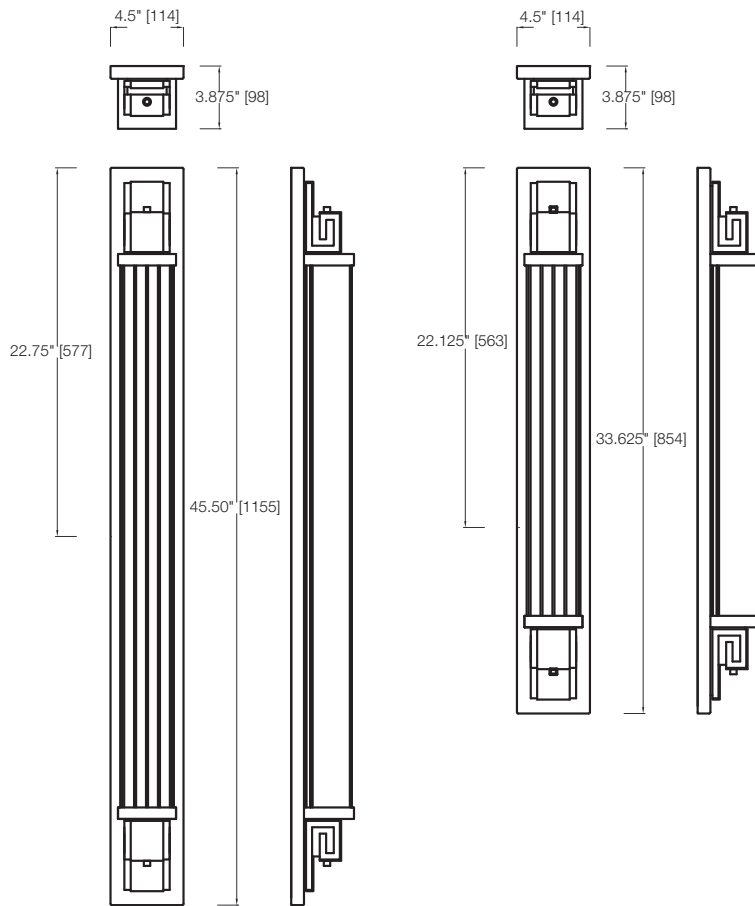

athenos™

FLUORESCENT OUTDOOR WALL SCONCE

SPECIFICATIONS

- CSA/US Listed (Wet Location)
- 120V Normal Power Factor
- Electronic Ballast
- Outdoor Application Requires Vertical Orientation
- ADA Compliant

MODEL	FINISH	DIFFUSER	No. OF LAMPS	LAMP TYPE	DIMENSIONS W x H x E
31289	Antique Pewter	Matte White Acrylic	1	24W T5 HO *lamp not included	4.5" x 33.625" x 3.875"
31305	Antique Pewter	Matte White Acrylic	1	39W T5 HO *lamp not included	4.5" x 45.5" x 3.875"

Aluché
LIGHTING

Aluche Lighting™ | 7711 East Pleasant Valley Rd. | Cleveland, Ohio 44131
1.800.306.3062 | 1.800.305.9564 FAX
www.aluchelighting.com

© Copyright All Rights Reserved. Aluche Lighting.
ST111837 | 11.2009 Release

A KICHLER® COMPANY