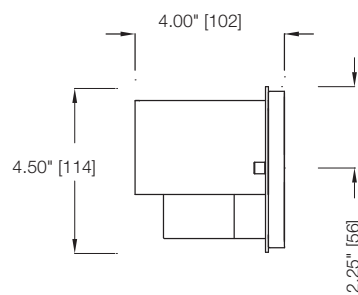

SPECIFICATIONS

- CSA/US Listed (Damp Location)
- ADA Compliant
- Replaceable Self-ballasted CFL

MODEL	FINISH	DIFFUSER	No. OF LAMPS	LAMP TYPE	DIMENSIONS W x H x E
31232	Brushed Nickel	Opal White Glass	4	18W GU24 Flattened Spiral CFL *lamp not included	36" x 4.50" x 4"
31233	Olde Bronze®	Tinted Linen on Opal White Glass	4	18W GU24 Flattened Spiral CFL *lamp not included	36" x 4.50" x 4"