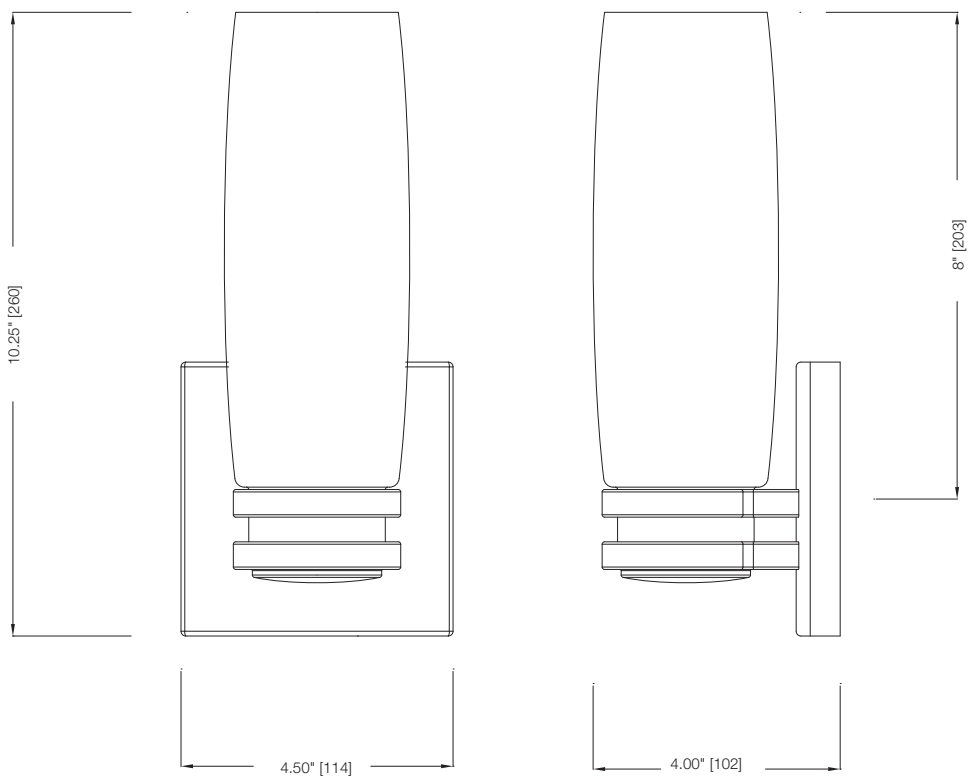

verve FLUORESCENT WALL SCONCE

SPECIFICATIONS

- CSA/US Listed (Damp Location)
- ADA Compliant
- Replaceable Ballast with GU24 Base

MODEL	FINISH	DIFFUSER	No. OF LAMPS	LAMP TYPE	DIMENSIONS W x H x E
31118	Brushed Nickel	Opal Glass	1	18W 4-pin Quad CFL *lamp not included	4.50" x 10.25" x 4"

Aluche Lighting™ | 7711 East Pleasant Valley Rd. | Cleveland, Ohio 44131
1.800.306.3062 | 1.800.305.9564 FAX

www.aluchelighting.com

© Copyright All Rights Reserved. Aluche Lighting.

ST111835 | 12.2008 Release

A KICHLER® COMPANY