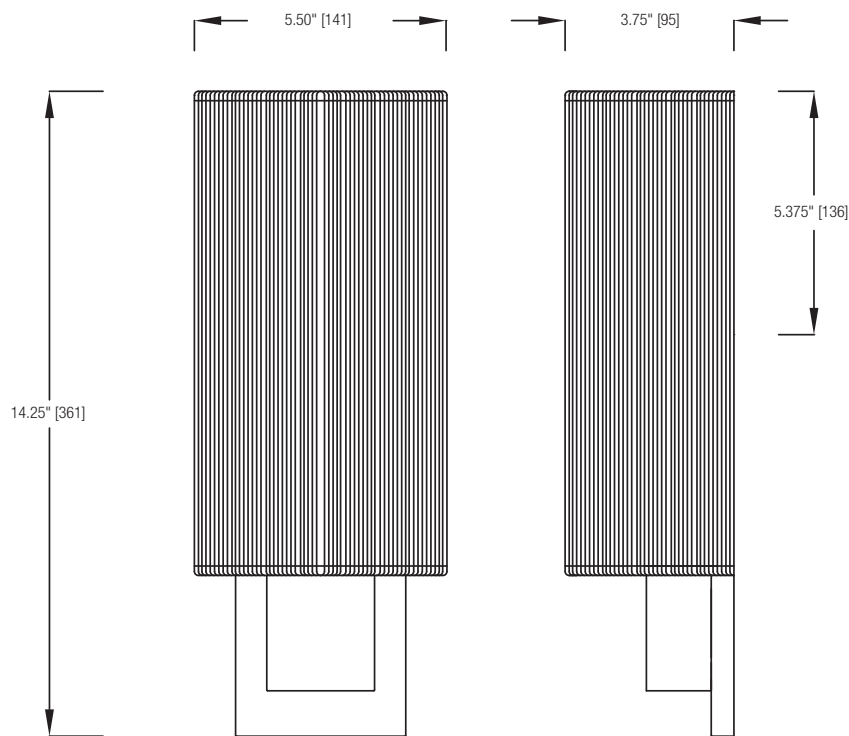

31239
Brushed Nickel
& Chrome

31259
Brushed Nickel
& Chrome

santiago FLUORESCENT WALL SCONCE

SPECIFICATIONS

- CSA/US Listed (Damp Location)
- ADA Compliant
- 120V Normal Power Factor
- Electronic Ballast

MODEL	FINISH	SHADE	No. OF LAMPS	LAMP TYPE	DIMENSIONS W x H x E
31238	Moca Mist & Champagne	Beige Synthetic String (With White Translucent Liner)	1	13W 4-pin Quad CFL *lamp not included	5.50" x 14.25" x 3.75"
31239	Brushed Nickel & Chrome	Black Synthetic String (With White Translucent Liner)	1	13W 4-pin Quad CFL *lamp not included	5.50" x 14.25" x 3.75"
31259	Brushed Nickel & Chrome	White Linen (Hardbacked)	1	13W 4-pin Quad CFL *lamp not included	5.50" x 14.25" x 3.75"