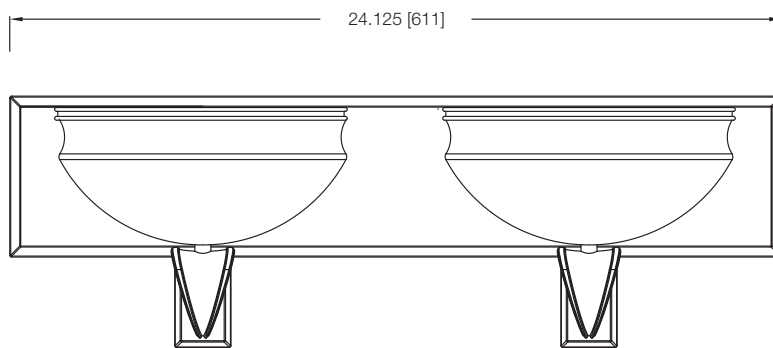

pierson FLUORESCENT 2-LIGHT VANITY

SPECIFICATIONS

- CSA/US Listed (Damp Location)
- Replaceable Self-ballasted CFL

MODEL	FINISH	DIFFUSER	No. OF LAMPS	LAMP TYPE	DIMENSIONS W x H x E
31152	Royal Bronze	White Linen Glass	2	13W GU24 Flattened Spiral CFL *lamp not included	24.125" x 7.875" x 5.125"
31228	Antique Brass	Light Tea-stained Glass	2	13W GU24 Flattened Spiral CFL *lamp not included	24.125" x 7.875" x 5.125"