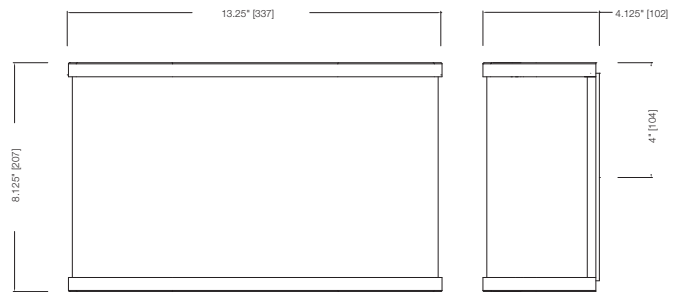

A KICHLER® COMPANY

SCONCES

31315
(20" W)

kivik[™]

Sleek and curvy.
This linen shaded sconce
gives off plenty of soft light.

31208
(13.25" W)

kivik™ FLUORESCENT WALL SCONCE

SPECIFICATIONS