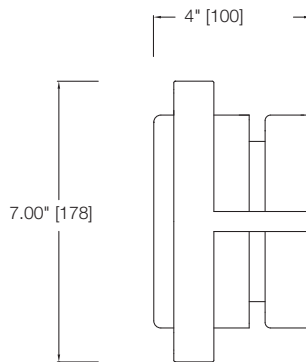

ultima

FLUORESCENT OUTDOOR WALL MOUNT

SPECIFICATIONS

- CSA/US Listed (Damp Location)
- ADA Compliant
- Replaceable Self-ballasted CFL

MODEL	FINISH	DIFFUSER	No. OF LAMPS	LAMP TYPE	DIMENSIONS D x H x E
31184	Brushed Nickel	Etched Opal Glass	1	13W GU24 Flattened Spiral *lamp not included	7" x 7" x 4"
31185	Olde Bronze®	Light Umber Glass	1	13W GU24 Flattened Spiral *lamp not included	7" x 7" x 4"
31186	Brushed Nickel	Etched Opal Glass	1	13W GU24 Flattened Spiral *lamp not included	9.75" x 9.75" x 4"
31187	Olde Bronze®	Light Umber Glass	1	13W GU24 Flattened Spiral *lamp not included	9.75" x 9.75" x 4"

Aluche Lighting™ | 7711 East Pleasant Valley Rd. | Cleveland, Ohio 44131
1.800.306.3062 | 1.800.305.9564 FAX
www.aluchelighting.com

© Copyright All Rights Reserved. Aluche Lighting.
ST111837 | 12.2008 Release

A KICHLER® COMPANY