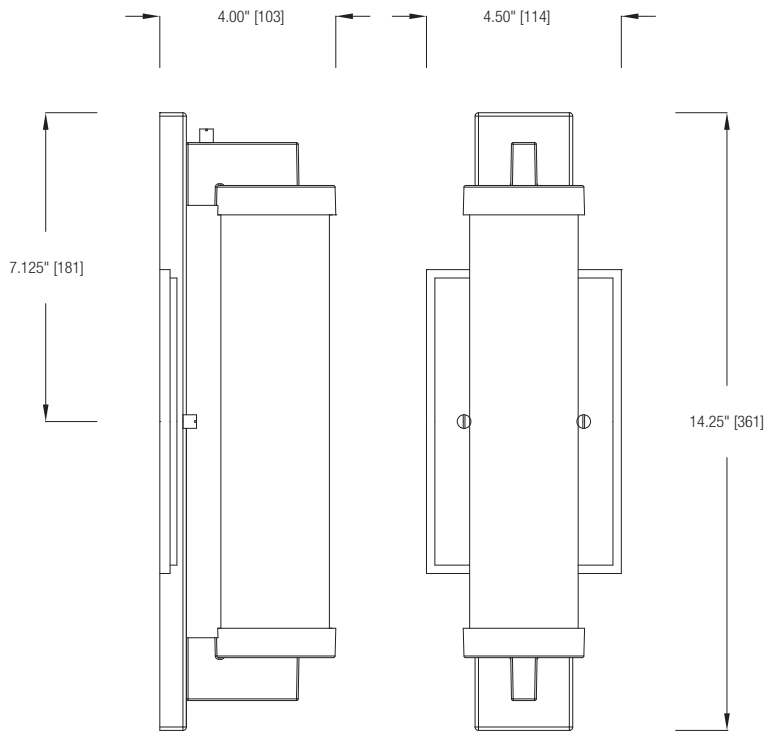

jervis™

FLUORESCENT OUTDOOR WALL SCONCE

SPECIFICATIONS

- CSA/US Listed (Wet Location)
- ADA Compliant
- Replaceable Ballast Included
- Outdoor Application Requires Vertical Orientation

MODEL	FINISH	DIFFUSER	No. OF LAMPS	LAMP TYPE	DIMENSIONS W x H x E
31270	Brushed Nickel	Etched White Opal Glass	1	18w 4-pin Quad CFL *lamp not included	4.5" x 14.25" x 4"