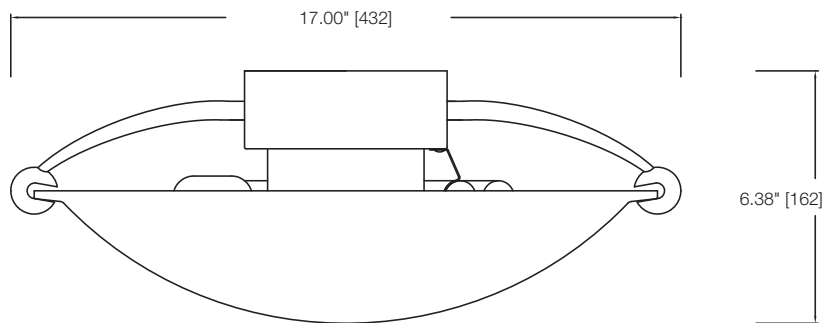

MODEL	FINISH	DIFFUSER	No. OF LAMPS	LAMP TYPE	DIMENSIONS D x H
31150	Brushed Nickel	Etched White Glass	1	40W 2C Circline	15" x 6"
31151	Brushed Nickel	Etched White Glass	1	55W 2C Circline *lamp not included	17" x 6.375"

Aluche Lighting™ | 7711 East Pleasant Valley Rd. | Cleveland, Ohio 44131
1.800.306.3062 | 1.800.305.9564 FAX
www.aluchelighting.com

© Copyright All Rights Reserved. Aluche Lighting.
ST111833 | 12.2008 Release

A KICHLER® COMPANY