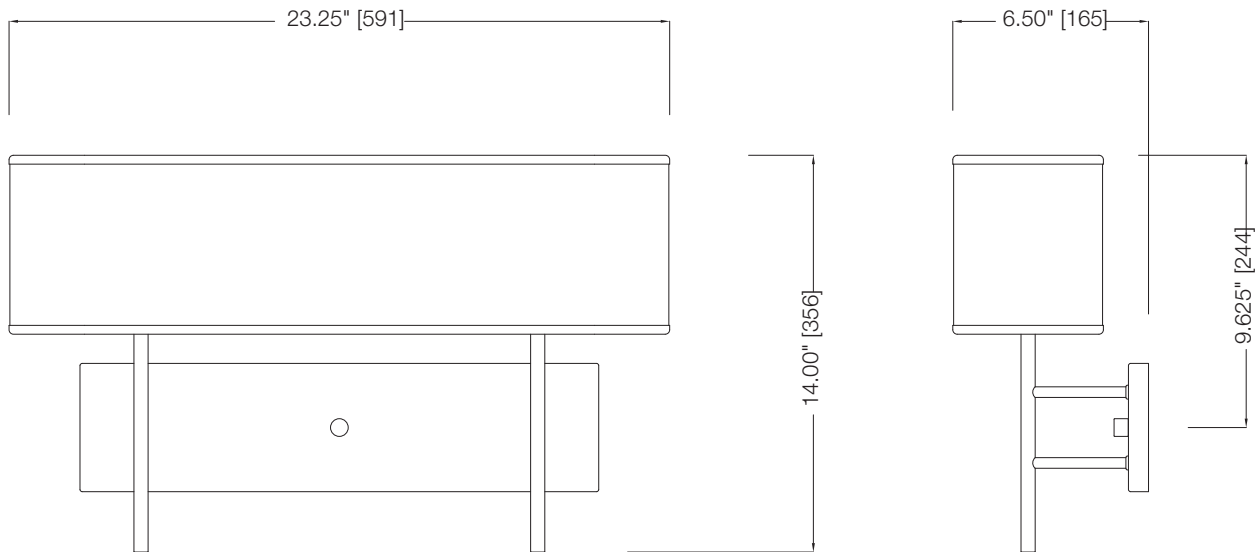

lydon™

FLUORESCENT PIN-UP WALL SCONCE

SPECIFICATIONS

- CUL Listed (Dry Location)
- Replaceable Self-Ballasted CFL
- 3-Way Turn Switch On Wall Plate
- Non-ADA Fixture

MODEL	FINISH	DIFFUSER	No. OF LAMPS	LAMP TYPE	DIMENSIONS W x H x E
31328	Satin Nickel	Raye Fabric Shade & Matte White Acrylic Bottom Diffuser	2	18W GU24 Spiral CFL *lamp not included	23.25" x 14" x 6.5"

Aluche Lighting™ | 7711 East Pleasant Valley Rd. | Cleveland, Ohio 44131
1.800.306.3062 | 1.800.305.9564 FAX
www.aluchelighting.com

© Copyright All Rights Reserved. Aluche Lighting.
ST113892 | 11.2009 Release

A KICHLER® COMPANY