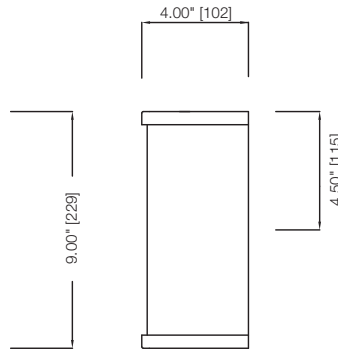

kivik™ FLUORESCENT WALL SCONCE

SPECIFICATIONS

- CUL Listed (Dry Location)
- ADA Compliant
- Replaceable Self-Ballasted CFL

MODEL	FINISH	DIFFUSER	No. OF LAMPS	LAMP TYPE	DIMENSIONS W x H x E
31208	Brushed Nickel	White Linen Parchment & Matte White Acrylic Top and Bottom Diffuser	2	18W GU24 Spiral CFL *lamp not included	13.25" x 8.125" x 4.125"
31315	Brushed Nickel	White Linen Parchment & Matte White Acrylic Top and Bottom Diffuser	2	18W GU24 Spiral CFL *lamp not included	20" x 9" x 4"

Aluche Lighting™ | 7711 East Pleasant Valley Rd. | Cleveland, Ohio 44131
1.800.306.3062 | 1.800.305.9564 FAX
www.aluchelighting.com

© Copyright All Rights Reserved. Aluche Lighting.

ST111835 | 11.2009 Release

A KICHLER® COMPANY