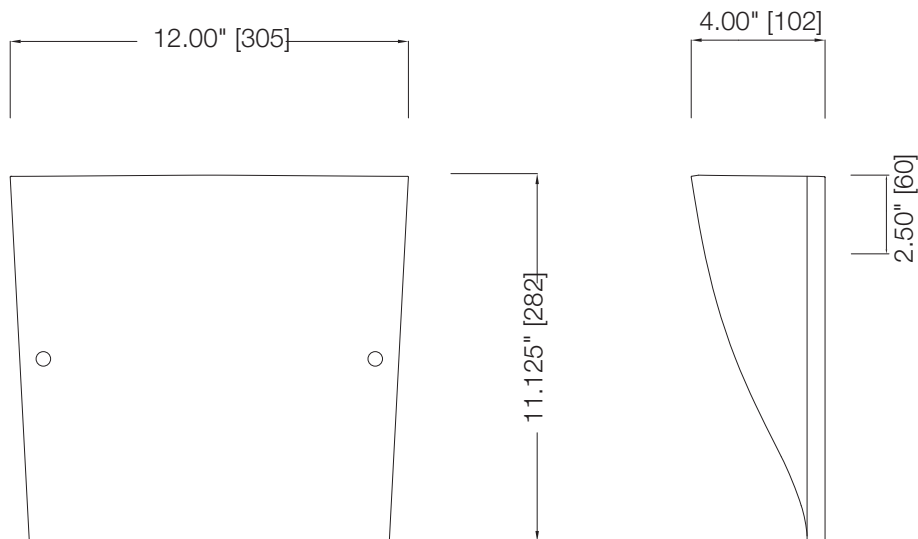

virден™

FLUORESCENT WALL SCONCE

SPECIFICATIONS

- CUL Listed (Dry Location)
- ADA Compliant
- Replaceable Self-Ballasted CFL

MODEL	FINISH	DIFFUSER	No. OF LAMPS	LAMP TYPE	DIMENSIONS W x H x E
31332	Satin Nickel	Etched Cased Opal White Glass	1	18W GU24 Quad CFL *lamp not included	12" x 11.125" x 4"

Aluché™
LIGHTING

Aluche Lighting™ | 7711 East Pleasant Valley Rd. | Cleveland, Ohio 44131
1.800.306.3062 | 1.800.305.9564 FAX
www.aluchelighting.com

© Copyright All Rights Reserved. Aluche Lighting.

ST111835 | 11.2009 Release

A KICHLER® COMPANY