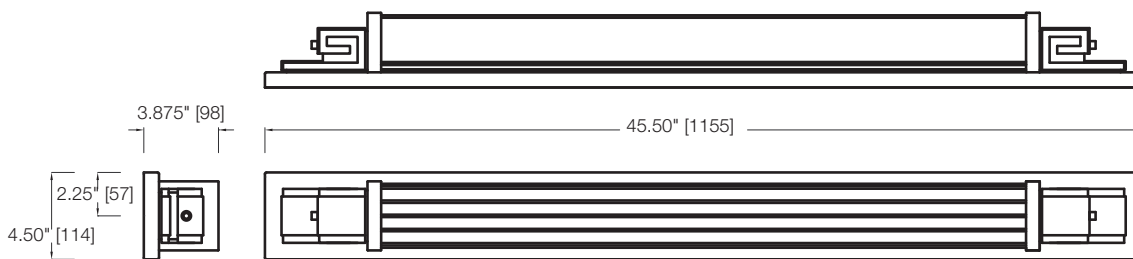

athenos™

FLUORESCENT LINEAR BATH BAR

SPECIFICATIONS

- CSA/US Listed (Damp Location)
- 120V Normal Power Factor
- Electronic Ballast

MODEL	FINISH	DIFFUSER	No. OF LAMPS	LAMP TYPE	DIMENSIONS W x H x E
31287	Antique Pewter	Matte White Acrylic	1	24W T5 HO *lamp not included	33.625" x 4.5" x 3.875"
31288	Antique Pewter	Matte White Acrylic	1	39W T5 HO *lamp not included	45.5" x 4.5" x 3.875"

Aluche Lighting™ | 7711 East Pleasant Valley Rd. | Cleveland, Ohio 44131
1.800.306.3062 | 1.800.305.9564 FAX
www.aluchelighting.com

© Copyright All Rights Reserved. Aluche Lighting.
ST111838 | 11.2009 Release

A KICHLER® COMPANY