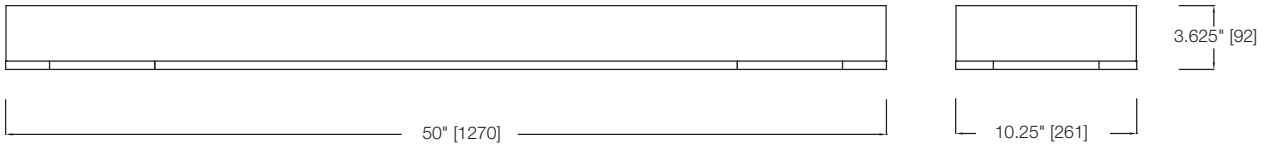

pira LINEAR FLUORESCENT CEILING MOUNT

SPECIFICATIONS

- CUL/UL Listed (Damp Location)
- 120V Normal Power Factor
- Electronic Ballast

MODEL	FINISH	DIFFUSER	No. OF LAMPS	LAMP TYPE	DIMENSIONS W x H x D
31134	White	Matte White Acrylic	2	32W T8 *lamp not included	50" x 3.625" x 10.25"
31221	Linen	Matte White Acrylic	2	32W T8 *lamp not included	50" x 3.625" x 10.25"

Aluche Lighting™ | 7711 East Pleasant Valley Rd. | Cleveland, Ohio 44131
1.800.306.3062 | 1.800.305.9564 FAX
www.aluchelighting.com

© Copyright All Rights Reserved. Aluche Lighting.
ST111834 | 12.2008 Release

A KICHLER® COMPANY