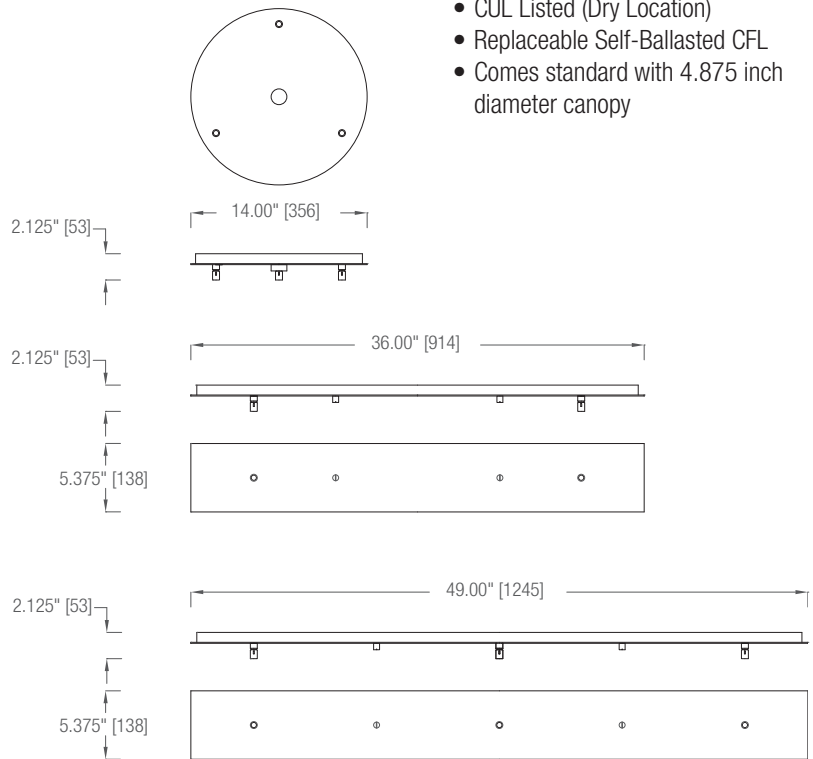

31279

31277

optional
canopies

31278

vitri™ MINI PENDANT & CANOPY OPTIONS

SPECIFICATIONS

- CUL Listed (Dry Location)
- Replaceable Self-Ballasted CFL
- Comes standard with 4.875 inch diameter canopy

MODEL	FINISH	DIFFUSER	No. OF LAMPS	LAMP TYPE	DIMENSIONS L/D x H x W
31266	Brushed Nickel	Clear Polished Pressed Glass With Frosted Interior	1	11W GU24 Spiral CFL *lamp included	6" x 5.5"
OPTIONAL BACK PLATES (Individual fixtures not included)					
31277	Brushed Nickel	N/A	N/A	N/A	49" x 2.125" x 5.375"
31278	Brushed Nickel	N/A	N/A	N/A	36" x 2.125" x 5.375"
31279	Brushed Nickel	N/A	N/A	N/A	14" x 2.125"