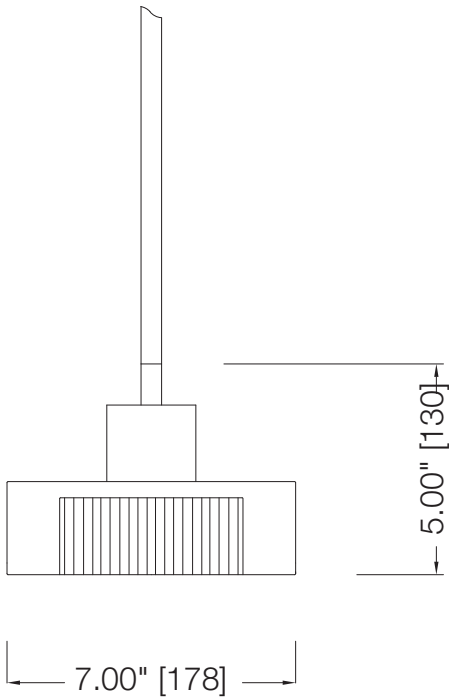

tierra MINI PENDANT & CANOPY OPTIONS

SPECIFICATIONS

- CUL Listed (Dry Location)
- Replaceable Self-Ballasted CFL
- Comes standard with 4.875 inch diameter canopy

MODEL	FINISH	DIFFUSER	No. OF LAMPS	LAMP TYPE	DIMENSIONS L/D x H x W
31264	Brushed Nickel	Clear Polished Pressed Glass With Frosted Interior	1	11W GU24 Spiral CFL *lamp included	7" x 5"
OPTIONAL BACK PLATES (Individual fixtures not included)					
31277	Brushed Nickel	N/A	N/A	N/A	49" x 2.125" x 5.375"
31278	Brushed Nickel	N/A	N/A	N/A	36" x 2.125" x 5.375"
31279	Brushed Nickel	N/A	N/A	N/A	14" x 2.125"

Aluche Lighting™ | 7711 East Pleasant Valley Rd. | Cleveland, Ohio 44131
1.800.306.3062 | 1.800.305.9564 FAX
www.aluchelighting.com

© Copyright All Rights Reserved. Aluche Lighting.
ST111836 | 11.2009 Release

A KICHLER® COMPANY