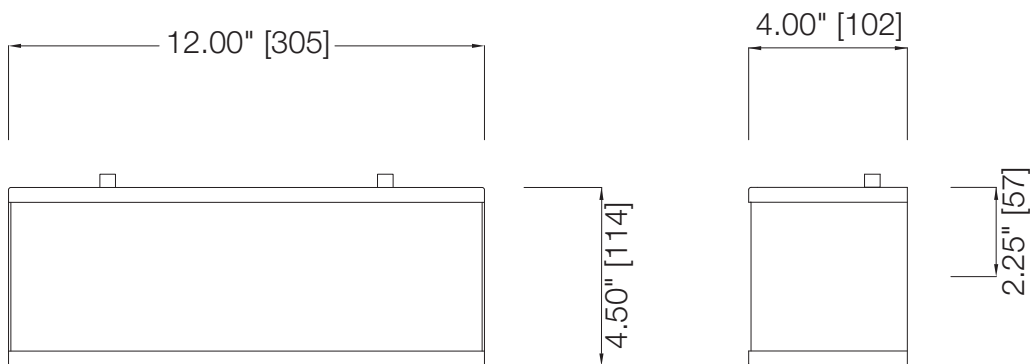

larsen™

FLUORESCENT WALL SCONCE

SPECIFICATIONS

- CUL Listed (Dry Location)
- ADA Compliant
- Replaceable Self-Ballasted CFL

31313

MODEL	FINISH	DIFFUSER	No. OF LAMPS	LAMP TYPE	DIMENSIONS W x H x E
31313	Satin Nickel	Translucent Organza Fabric & Matte White Acrylic Top, Bottom, and Back Diffuser	1	18W GU24 CFL *lamp not included	12" x 4.5" x 4"

Aluché™
LIGHTING

Aluche Lighting™ | 7711 East Pleasant Valley Rd. | Cleveland, Ohio 44131
1.800.306.3062 | 1.800.305.9564 FAX
www.aluchelighting.com

© Copyright All Rights Reserved. Aluche Lighting.

ST111835 | 11.2009 Release

A KICHLER® COMPANY