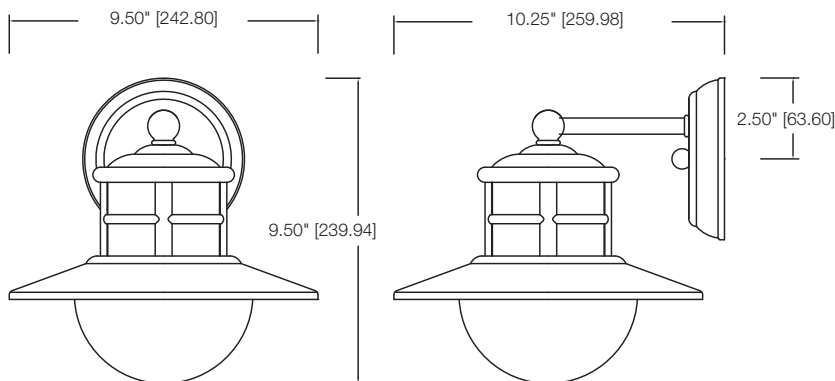

SPECIFICATIONS

- CSA/US Listed (Wet Location)
- Replaceable Self-ballasted CFL

MODEL	FINISH	DIFFUSER	No. OF LAMPS	LAMP TYPE	DIMENSIONS W x H x E
31209	Aged Bronze	Light Umber Glass	1	13W GU24 Spiral CFL *lamp not included	8" x 8.25" x 8.50"
31210	Aged Bronze	Light Umber Glass	1	18W GU24 Spiral CFL *lamp not included	9.50" x 9.50" x 10.25"