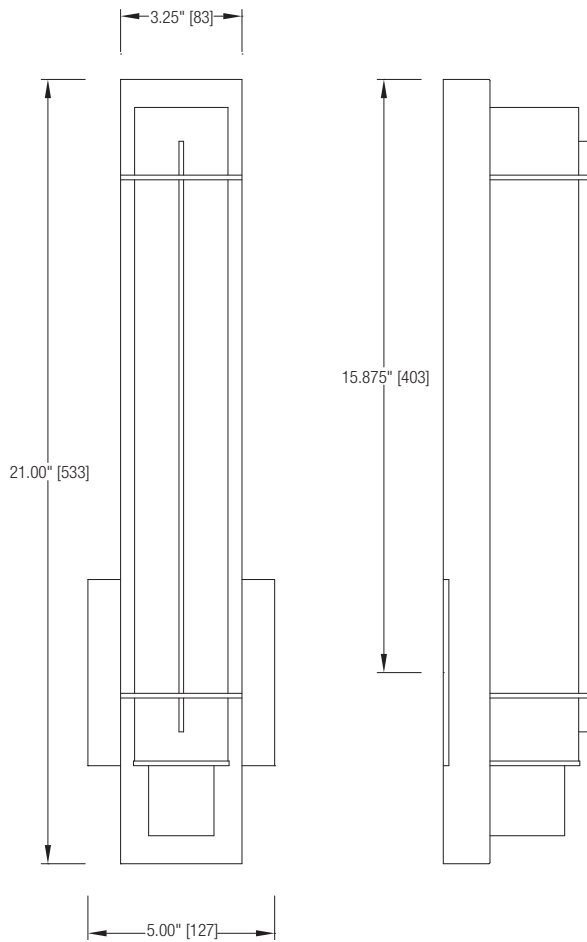

visalia™ FLUORESCENT WALL SCONCE

SPECIFICATIONS

- CSA/US Listed (Damp Location)
- ADA Compliant
- 120V Normal Power Factor
- Electronic Ballast

MODEL	FINISH	DIFFUSER	No. OF LAMPS	LAMP TYPE	DIMENSIONS W x H x E
31256	Olde Bronze®	Opal White Acrylic	1	24W 4-pin CFL 2G11 Base (lamp not included)	5" x 21" x 4"

Aluche Lighting | 7711 East Pleasant Valley Rd. | Cleveland, Ohio 44131
1.800.306.3062 | 1.800.305.9564 FAX
www.aluchelighting.com
© Copyright All Rights Reserved. Aluche Lighting.
ST111835 | 5.2009 Release

A KICHLER® COMPANY