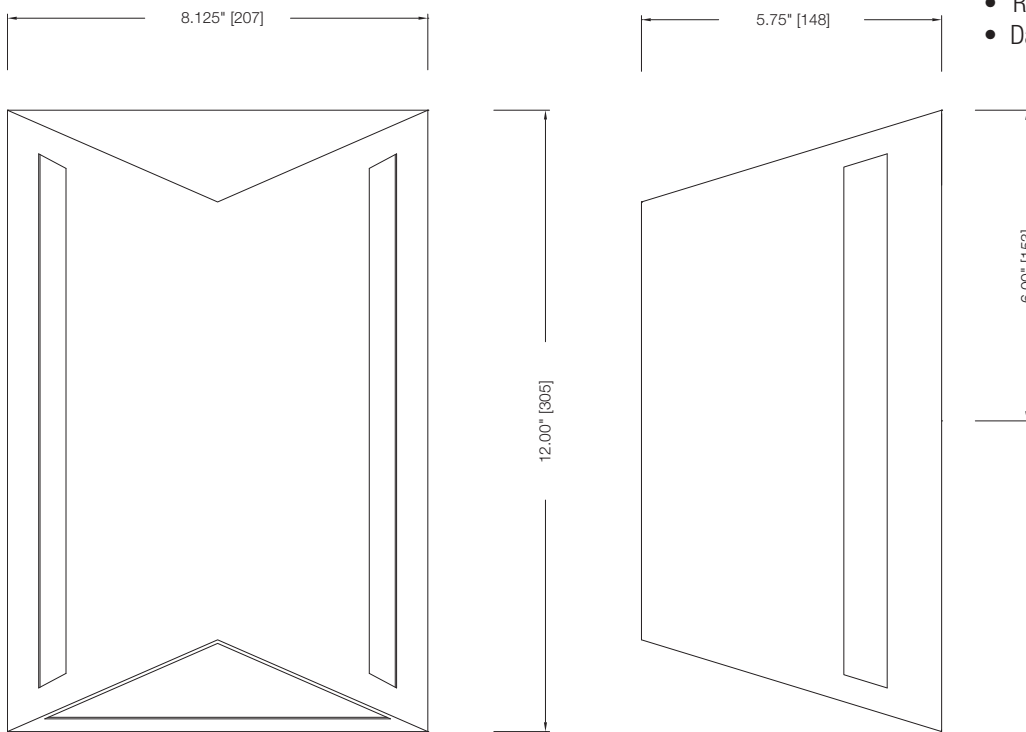

dark skies FLUORESCENT OUTDOOR WALL MOUNT

SPECIFICATIONS

- CSA/US Listed (Wet Location)
- Replaceable Self-ballasted CFL
- Dark Sky Compliant

MODEL	FINISH	DIFFUSER	No. OF LAMPS	LAMP TYPE	DIMENSIONS W x H x E
31199	Architectural Bronze	Smoked Umber Glass	1	13W GU24 Spiral CFL *lamp not included	8.125" x 12" x 5.75"

Aluche Lighting™ | 7711 East Pleasant Valley Rd. | Cleveland, Ohio 44131
1.800.306.3062 | 1.800.305.9564 FAX
www.aluchelighting.com

© Copyright All Rights Reserved. Aluche Lighting.
ST111837 | 12.2008 Release

A KICHLER® COMPANY