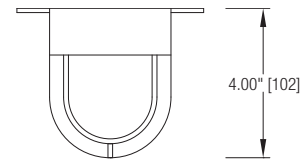

MODEL	FINISH	DIFFUSER	No. OF LAMPS	LAMP TYPE	DIMENSIONS W x H x E
31256	Olde Bronze®	Opal White Acrylic	1	24W 4-pin CFL 2G11 Base (lamp not included)	5" x 21" x 4"

Aluche Lighting | 7711 East Pleasant Valley Rd. | Cleveland, Ohio 44131
 1.800.306.3062 | 1.800.305.9564 FAX
 www.aluchelighting.com
 © Copyright All Rights Reserved. Aluche Lighting.
 ST111835 | 5.2009 Release