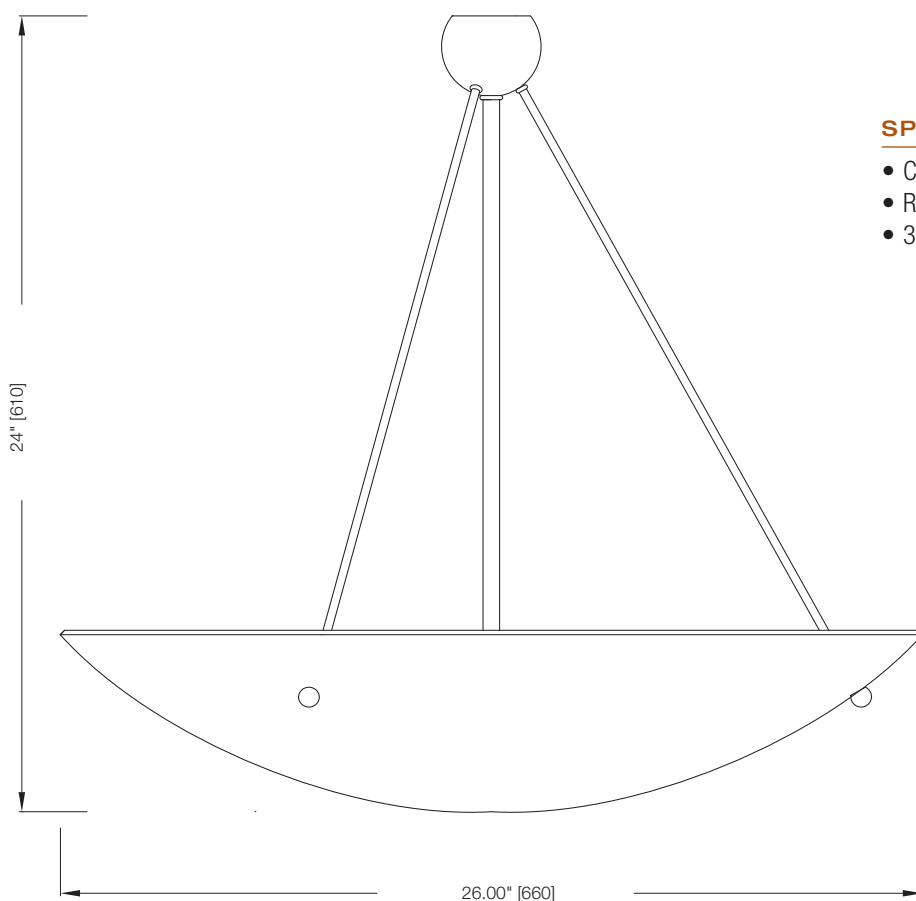

A KICHLER® COMPANY

PENDANTS

31181

FLUORESCENT PENDANT

SPECIFICATIONS

- CSA/US Listed (Dry Location)
- Replaceable Self-ballasted CFL
- 3-12" Stems included

MODEL	FINISH	DIFFUSER	No. OF LAMPS	LAMP TYPE	DIMENSIONS
31181	Brushed Nickel	Satin Etched White Glass	6	18W GU24 Spiral CFL *lamp not included	26" x 24", Overall 62", Extra Lead Wire 87"