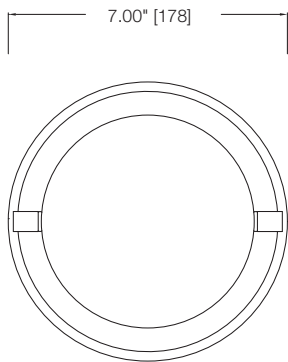

ultima

FLUORESCENT OUTDOOR WALL MOUNT

SPECIFICATIONS

- CSA/US Listed (Damp Location)
- ADA Compliant
- Replaceable Self-ballasted CFL

MODEL	FINISH	DIFFUSER	No. OF LAMPS	LAMP TYPE	DIMENSIONS D x H x E
31184	Brushed Nickel	Etched Opal Glass	1	13W GU24 Flattened Spiral *lamp not included	7" x 7" x 4"
31185	Olde Bronze®	Light Umber Glass	1	13W GU24 Flattened Spiral *lamp not included	7" x 7" x 4"
31186	Brushed Nickel	Etched Opal Glass	1	13W GU24 Flattened Spiral *lamp not included	9.75" x 9.75" x 4"
31187	Olde Bronze®	Light Umber Glass	1	13W GU24 Flattened Spiral *lamp not included	9.75" x 9.75" x 4"

Aluche Lighting™ | 7711 East Pleasant Valley Rd. | Cleveland, Ohio 44131
1.800.306.3062 | 1.800.305.9564 FAX
www.aluchelighting.com

© Copyright All Rights Reserved. Aluche Lighting.
ST111837 | 12.2008 Release

A KICHLER® COMPANY