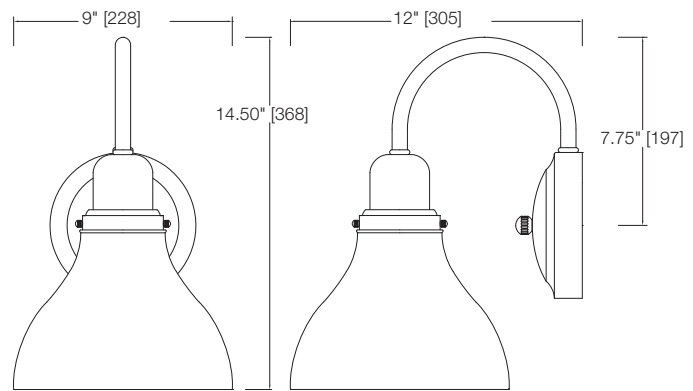

darlington

FLUORESCENT
OUTDOOR WALL MOUNT

SPECIFICATIONS

- CSA/US Listed (Wet Location)
- Replaceable Self-ballasted CFL
- Dark Sky Compliant

MODEL	FINISH	DIFFUSER	No. OF LAMPS	LAMP TYPE	DIMENSIONS W x H x E
31195	Distressed Copper	N/A	1	13W GU24 Spiral CFL *lamp not included	5" x 9.25" x 7.5"
31196	Distressed Copper	N/A	1	13W GU24 Spiral CFL *lamp not included	7" x 11" x 9"
31197	Distressed Copper	N/A	1	18W GU24 Spiral CFL *lamp not included	9" x 14.5" x 12"

Aluché™
LIGHTING

Aluche Lighting™ | 7711 East Pleasant Valley Rd. | Cleveland, Ohio 44131
1.800.306.3062 | 1.800.305.9564 FAX
www.aluchelighting.com

© Copyright All Rights Reserved. Aluche Lighting.
ST111837 | 12.2008 Release

A KICHLER® COMPANY