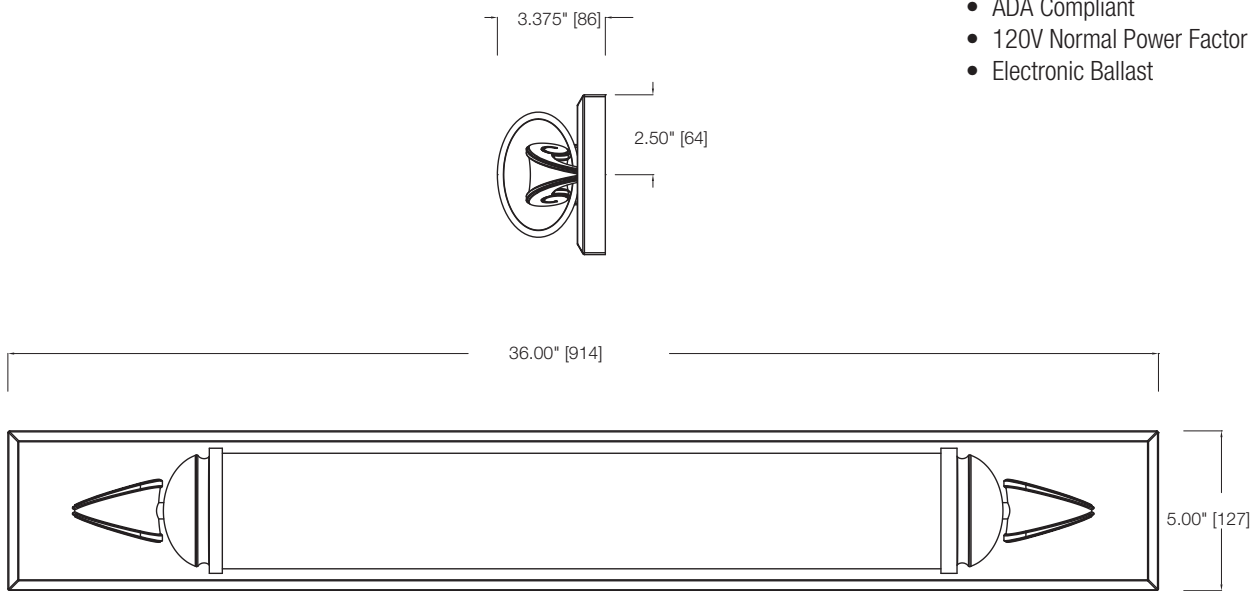

pierson FLUORESCENT LINEAR BATH BAR

SPECIFICATIONS

- CUL/UL Listed (Damp Location)
- ADA Compliant
- 120V Normal Power Factor
- Electronic Ballast

MODEL	FINISH	DIFFUSER	No. OF LAMPS	LAMP TYPE	DIMENSIONS W x H x E
31176	Royal Bronze	White Linen Acrylic	1	24W T5HO *lamp not included	36" x 5" x 3.375"
31234	Antique Brass	Light Tea-stained Acrylic	1	24W T5HO *lamp not included	36" x 5" x 3.375"