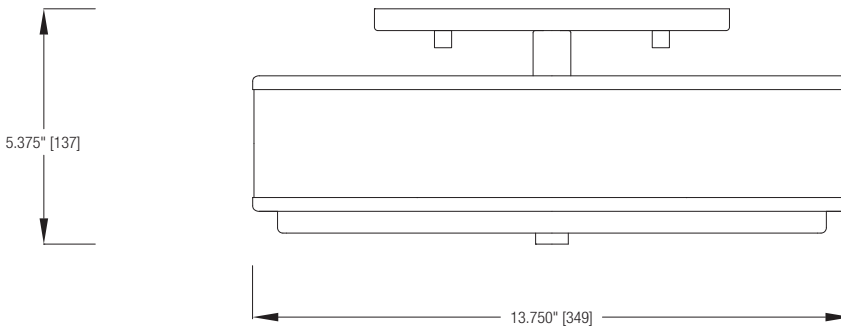

FLUORESCENT CEILING MOUNT

SPECIFICATIONS

- CSA/US Listed (Dry Location)
- 120V Normal Power Factor
- Electronic Ballast

MODEL	FINISH	SHADE	No. OF LAMPS	LAMP TYPE	DIMENSIONS D x H
31237	Champagne	White Linen (Hardbacked)	1	40W Circline TC40 *lamp not included	13.750" x 5.375"
31258	Champagne	White Linen (Hardbacked)	1	55W Circline TC55 *lamp not included	16.125" x 5.375"