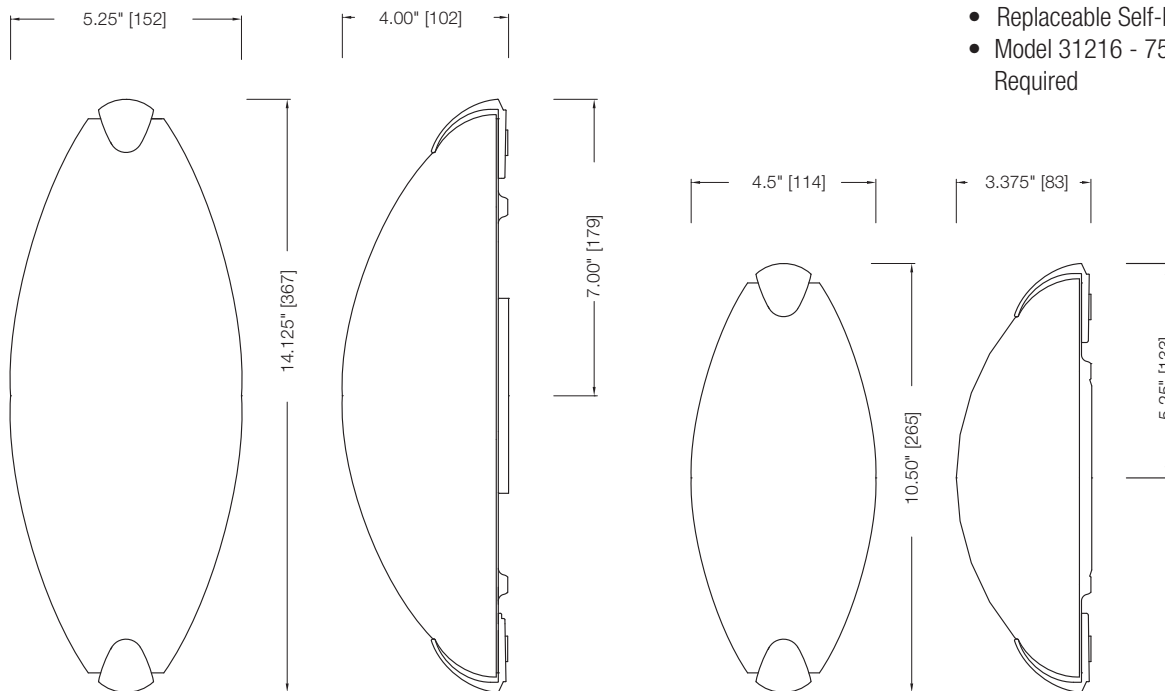

algiers

FLUORESCENT WALL SCONCE

SPECIFICATIONS

- CSA/US Listed (Damp Location)
- ADA Compliant
- Replaceable Self-ballasted CFL
- Model 31216 - 75° Supply Wire Required

MODEL	FINISH	DIFFUSER	No. OF LAMPS	LAMP TYPE	DIMENSIONS W x H x E
31127	Brushed Nickel	Alabaster Swirl Glass	1	18W GU24 Spiral CFL *lamp not included	4.5" x 10.50" x 3.375"
31128	Brushed Nickel	Alabaster Swirl Glass	2	13W GU24 Spiral CFL *lamp not included	5.25" x 14.125" x 4"

Aluché
LIGHTING

Aluche Lighting™ | 7711 East Pleasant Valley Rd. | Cleveland, Ohio 44131
1.800.306.3062 | 1.800.305.9564 FAX
www.aluchelighting.com

© Copyright All Rights Reserved. Aluche Lighting.
ST111835 | 12.2008 Release

A KICHLER® COMPANY