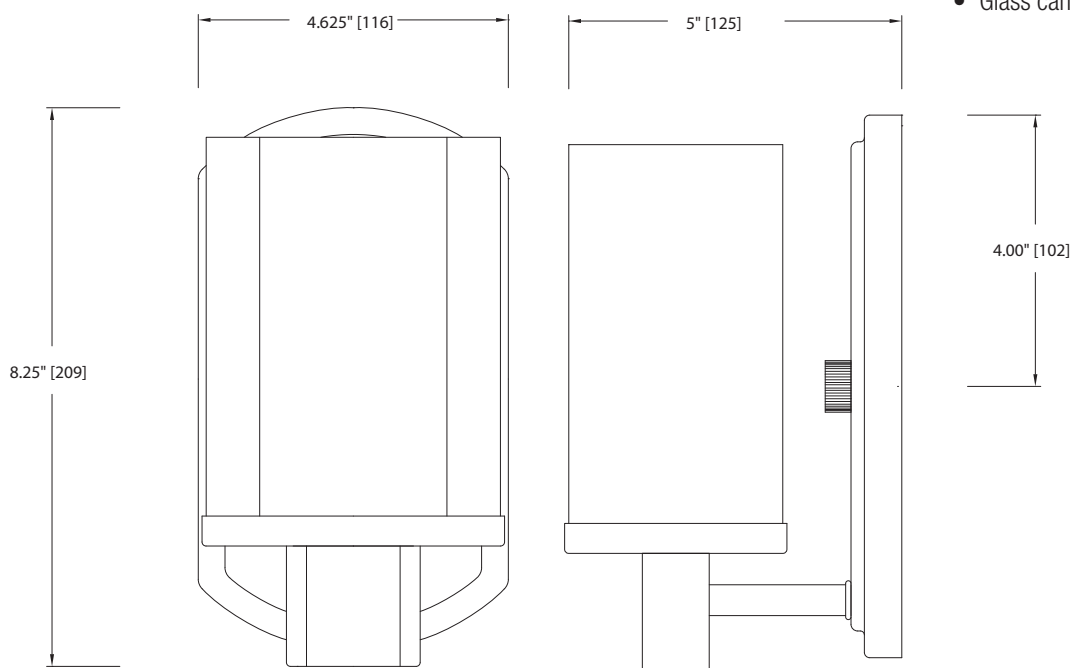

stockton FLUORESCENT VANITY

SPECIFICATIONS

- CSA/US Listed (Damp Location)
- Replaceable Self-ballasted CFL
- Glass can be installed up or down

MODEL	FINISH	DIFFUSER	No. OF LAMPS	LAMP TYPE	DIMENSIONS W x H x E
31161	Brushed Nickel	Opal-etched Glass	1	18W GU24 Spiral CFL *lamp not included	4.625" x 8.25" x 5"

Aluche Lighting™ | 7711 East Pleasant Valley Rd. | Cleveland, Ohio 44131
1.800.306.3062 | 1.800.305.9564 FAX

www.aluchelighting.com

© Copyright All Rights Reserved. Aluche Lighting.

ST111838 | 12.2008 Release

A KICHLER® COMPANY