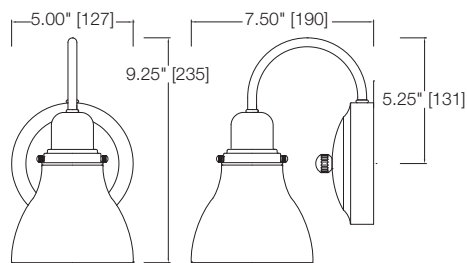

darlington

FLUORESCENT
OUTDOOR WALL MOUNT

SPECIFICATIONS

- CSA/US Listed (Wet Location)
- Replaceable Self-ballasted CFL
- Dark Sky Compliant

MODEL	FINISH	DIFFUSER	No. OF LAMPS	LAMP TYPE	DIMENSIONS W x H x E
31195	Distressed Copper	N/A	1	13W GU24 Spiral CFL *lamp not included	5" x 9.25" x 7.5"
31196	Distressed Copper	N/A	1	13W GU24 Spiral CFL *lamp not included	7" x 11" x 9"
31197	Distressed Copper	N/A	1	18W GU24 Spiral CFL *lamp not included	9" x 14.5" x 12"

Aluché™
LIGHTING

Aluche Lighting™ | 7711 East Pleasant Valley Rd. | Cleveland, Ohio 44131
1.800.306.3062 | 1.800.305.9564 FAX
www.aluchelighting.com

© Copyright All Rights Reserved. Aluche Lighting.
ST111837 | 12.2008 Release

A KICHLER® COMPANY