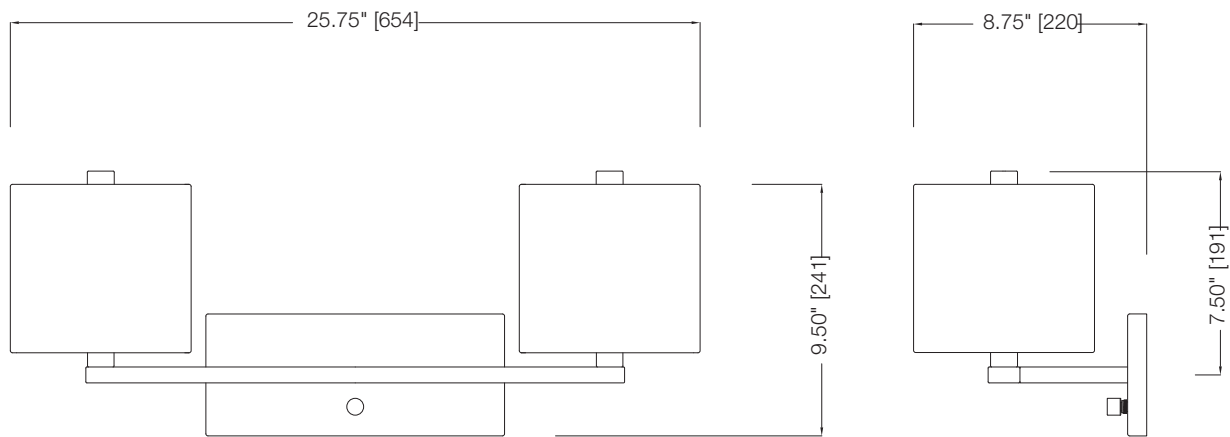

- CUL Listed (Dry Location)
- Replaceable Self-Ballasted CFL
- On/Off Switch On Wall Plate
- Non-ADA Fixture

MODEL	FINISH	DIFFUSER	No. OF LAMPS	LAMP TYPE	DIMENSIONS W x H x E
31338	Satin Nickel	Inner Matte White Acrylic and Outer Translucent Organza Fabric	2	18W GU24 Flattened Spiral CFL *lamp not included	25.75" x 9.5" x 8.75"