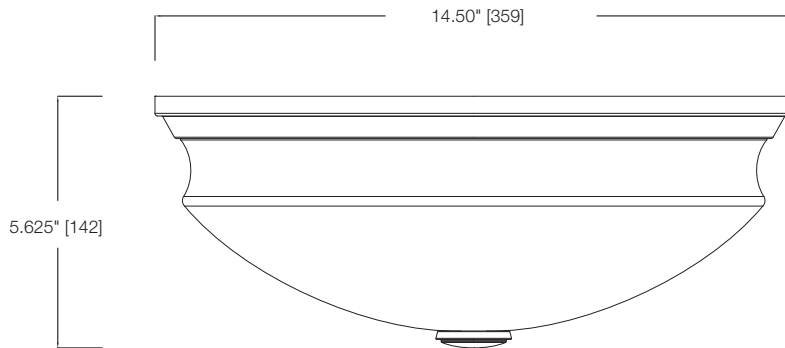

pierson FLUORESCENT CEILING MOUNT

SPECIFICATIONS

- CSA/US Listed (Damp Location)
- 120V Normal Power Factor
- Electronic Ballast