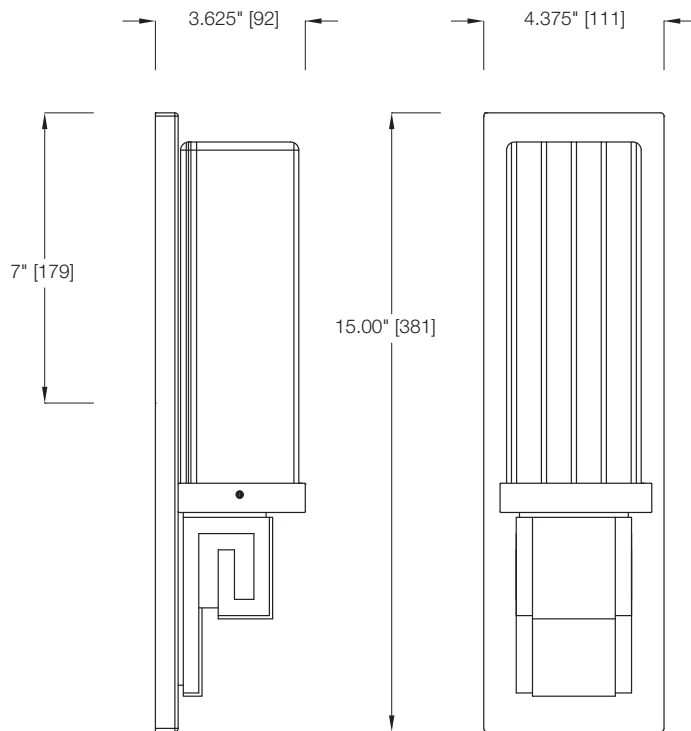

athenos™

FLUORESCENT OUTDOOR WALL SCONCE

- CSA/US Listed (Wet Location)
- 120V Normal Power Factor
- Replaceable Electronic Ballast
- ADA Compliant

MODEL	FINISH	DIFFUSER	No. OF LAMPS	LAMP TYPE	DIMENSIONS W x H x E
31286	Antique Pewter	Matte White Glass	1	18W G24q-2 4-Pin Quad CFL *lamp not included	4.375" x 15" x 3.625"