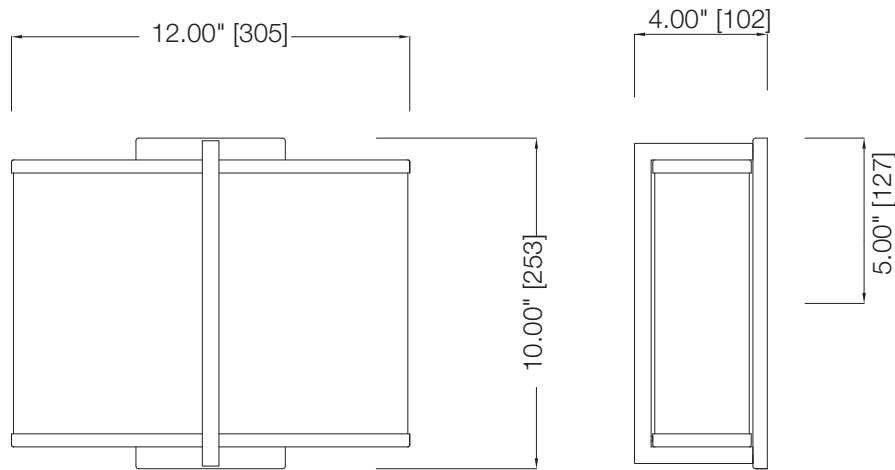

rigel FLUORESCENT WALL SCONCE

SPECIFICATIONS

- CUL Listed (Dry Location)
- ADA Compliant
- Replaceable Self-Ballasted CFL

MODEL	FINISH	DIFFUSER	No. OF LAMPS	LAMP TYPE	DIMENSIONS W x H x E
31314	Satin Nickel	Hardbacked Translucent Organza Fabric & Matte White Acrylic Bottom Diffuser	1	18W GU24 Quad CFL *lamp not included	12" x 10" x 4"

Aluché
LIGHTING

Aluche Lighting™ | 7711 East Pleasant Valley Rd. | Cleveland, Ohio 44131
1.800.306.3062 | 1.800.305.9564 FAX
www.aluchelighting.com

© Copyright All Rights Reserved. Aluche Lighting.

ST111835 | 11.2009 Release

A KICHLER® COMPANY