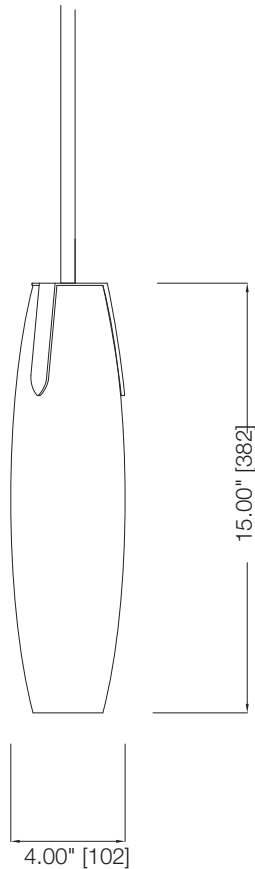

treviso™ PENDANT

SPECIFICATIONS

- CUL Listed (Dry Location)
- Replaceable Self-Ballasted CFL

MODEL	FINISH	DIFFUSER	No. OF LAMPS	LAMP TYPE	DIMENSIONS D x H
31330	Chrome	Etched Cased Opal White Glass	1	18W GU24 Quad CFL *lamp included	4" x 15"

Aluche Lighting™ | 7711 East Pleasant Valley Rd. | Cleveland, Ohio 44131
1.800.306.3062 | 1.800.305.9564 FAX
www.aluchelighting.com

© Copyright All Rights Reserved. Aluche Lighting.
ST111836 | 11.2009 Release

A KICHLER® COMPANY