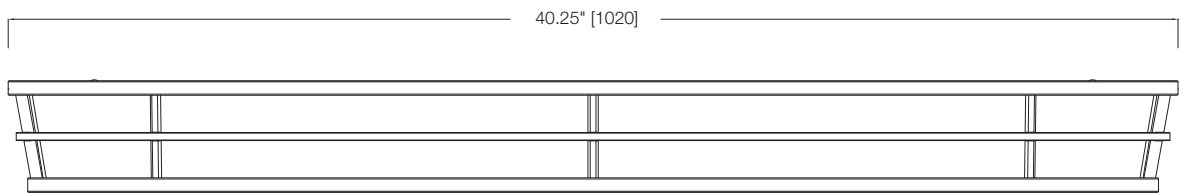

pavilion FLUORESCENT LINEAR BATH BAR

SPECIFICATIONS

- CUL/UL Listed (Damp Location)
- 120V Normal Power Factor
- Electronic Ballast

MODEL	FINISH	DIFFUSER	No. OF LAMPS	LAMP TYPE	DIMENSIONS W x H x E
31178	Painted Silver	Matte White Acrylic	2	17W T8 *lamp not included	28.375" x 3.875" x 5.875"
31179	Painted Silver	Matte White Acrylic	2	25W T8 *lamp not included	40.25" x 3.875" x 5.875"

Aluche Lighting™ | 7711 East Pleasant Valley Rd. | Cleveland, Ohio 44131
1.800.306.3062 | 1.800.305.9564 FAX
www.aluchelighting.com

© Copyright All Rights Reserved. Aluche Lighting.
ST111838 | 12.2008 Release

A KICHLER® COMPANY