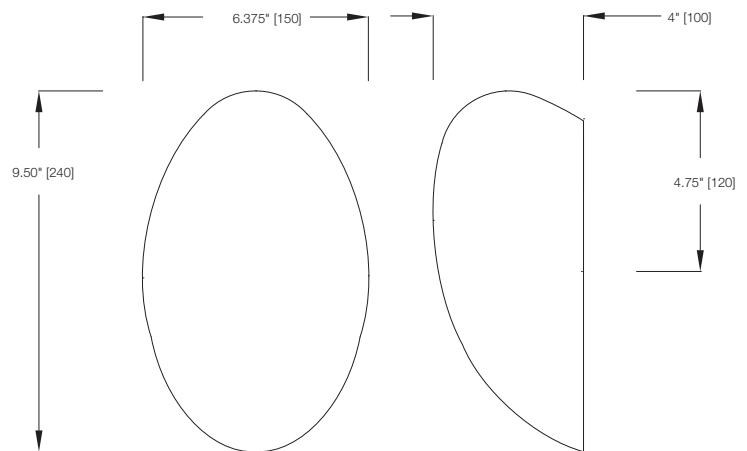

MODEL	FINISH	DIFFUSER	No. OF LAMPS	LAMP TYPE	DIMENSIONS W x H x E
31216	White	Opal Etched Glass	1	18W GU24 Spiral CFL *lamp not included	5.375" x 17.25" x 4"
31217	White	Opal Etched Glass	1	18W GU24 Spiral CFL *lamp not included	6.375" x 9.50" x 4"

Aluche Lighting™ | 7711 East Pleasant Valley Rd. | Cleveland, Ohio 44131
1.800.306.3062 | 1.800.305.9564 FAX

www.aluchelighting.com

© Copyright All Rights Reserved. Aluche Lighting.

ST111835 | 12.2008 Release

A KICHLER® COMPANY