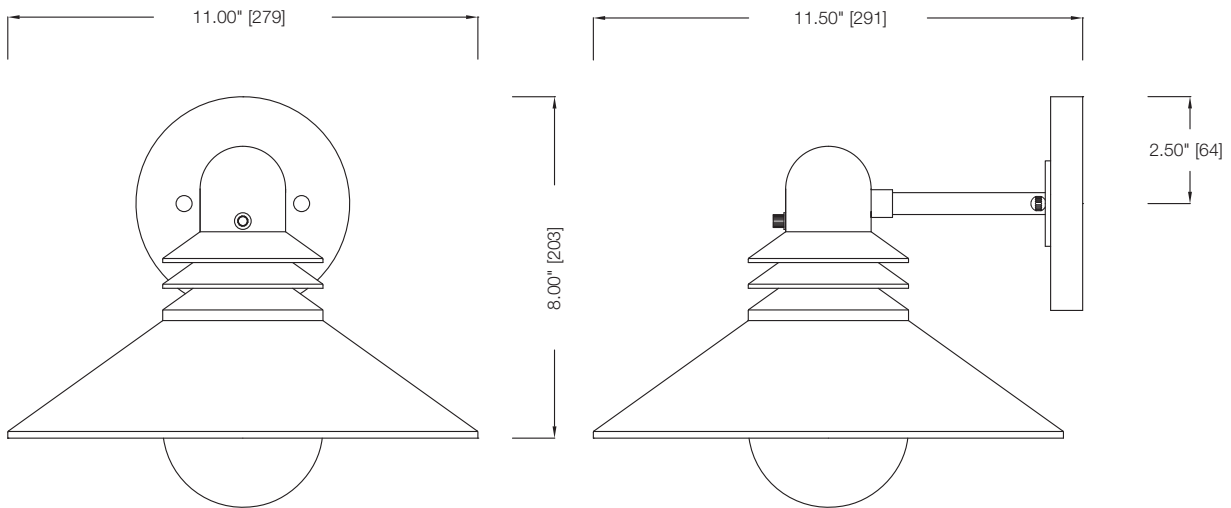

springfield

FLUORESCENT
OUTDOOR WALL MOUNT

SPECIFICATIONS

- CSA/US Listed (Wet Location)
- Replaceable Ballast
- Dark Sky Compliant
- Lamp and GU24 Base Ballast Included

MODEL	FINISH	DIFFUSER	No. OF LAMPS	LAMP TYPE	DIMENSIONS W x H x E
31206	Brushed Nickel	N/A	1	18W PLG18 lamp and GU24 Base Ballast Included	11" x 8" x 11.50"

Aluché™
LIGHTING

Aluche Lighting™ | 7711 East Pleasant Valley Rd. | Cleveland, Ohio 44131
1.800.306.3062 | 1.800.305.9564 FAX
www.aluchelighting.com

© Copyright All Rights Reserved. Aluche Lighting.
ST111837 | 12.2008 Release

A KICHLER® COMPANY