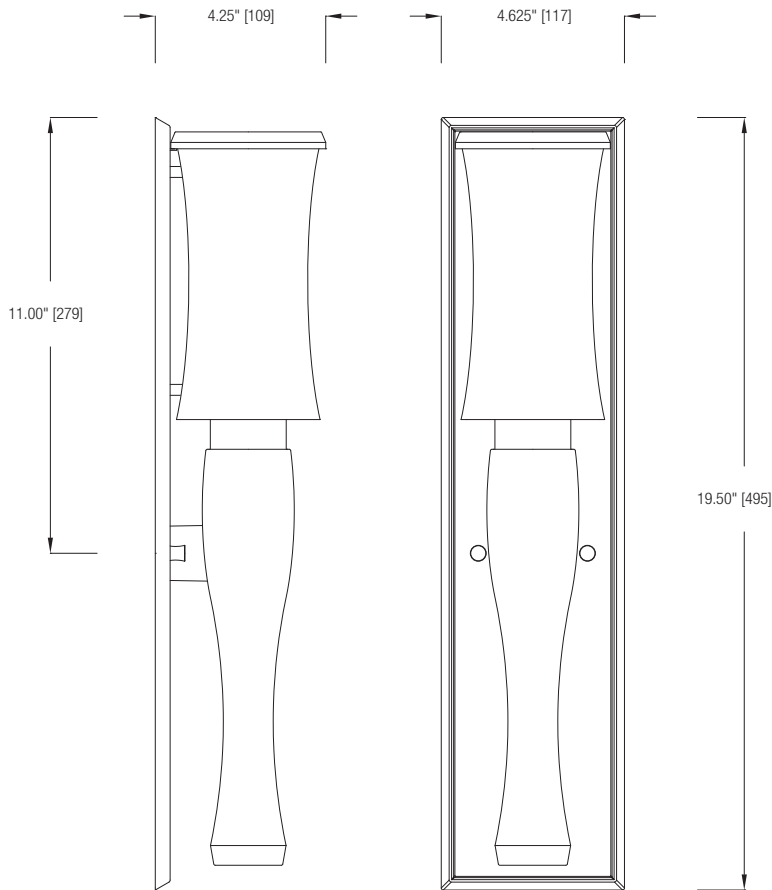

izona™

FLUORESCENT OUTDOOR WALL SCONCE

SPECIFICATIONS

- CSA/US Listed (Wet Location)
- ADA Compliant When Installed as an Indoor Fixture without Diffuser Rain Cap
- Replaceable Ballast Included

MODEL	FINISH	DIFFUSER	No. OF LAMPS	LAMP TYPE	DIMENSIONS W x H x E
31276	Olde Bronze®	Clear Glass with Umber Tint Outside, White Inside	1	18w 4-pin Quad CFL *lamp not included	4.625" x 19.5" x 4.25"