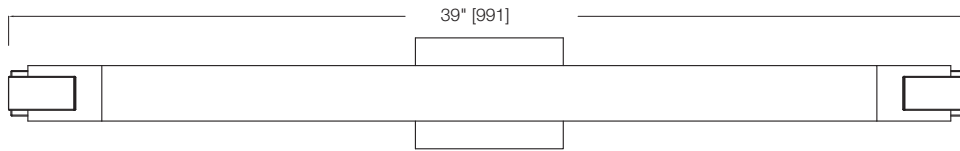

nobu FLUORESCENT LINEAR BATH BAR

SPECIFICATIONS

- CUL/UL Listed (Damp Location)
- ADA Compliant
- 120V Normal Power Factor
- Electronic Ballast
- Optional Backplate for Junction Box Mounting

MODEL	FINISH	DIFFUSER	No. OF LAMPS	LAMP TYPE	DIMENSIONS W x H x E
31173	Brushed Nickel	Matte White Acrylic	1	24W T5HO *lamp not included	27.25" x **4.5" x 3"
31174	Brushed Nickel	Matte White Acrylic	1	39W T5HO *lamp not included	39" x **4.5" x 3"
31175	Brushed Nickel	Matte White Acrylic	1	54W T5HO *lamp not included	50.875" x **4.5" x 3"

** Height with optional backplate.

Aluche Lighting™ | 7711 East Pleasant Valley Rd. | Cleveland, Ohio 44131
1.800.306.3062 | 1.800.305.9564 FAX
www.aluchelighting.com

© Copyright All Rights Reserved. Aluche Lighting.
ST111838 | 12.2008 Release

A KICHLER® COMPANY