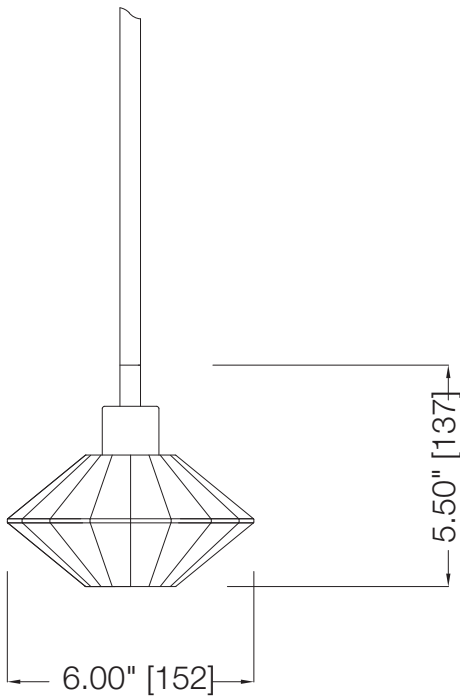

31279

31277

optional
canopies

31278

vitri™ MINI PENDANT & CANOPY OPTIONS

SPECIFICATIONS

- CUL Listed (Dry Location)
- Replaceable Self-Ballasted CFL
- Comes standard with 4.875 inch diameter canopy

MODEL	FINISH	DIFFUSER	No. OF LAMPS	LAMP TYPE	DIMENSIONS L/D x H x W
31266	Brushed Nickel	Clear Polished Pressed Glass With Frosted Interior	1	11W GU24 Spiral CFL *lamp included	6" x 5.5"
OPTIONAL BACK PLATES (Individual fixtures not included)					
31277	Brushed Nickel	N/A	N/A	N/A	49" x 2.125" x 5.375"
31278	Brushed Nickel	N/A	N/A	N/A	36" x 2.125" x 5.375"
31279	Brushed Nickel	N/A	N/A	N/A	14" x 2.125"