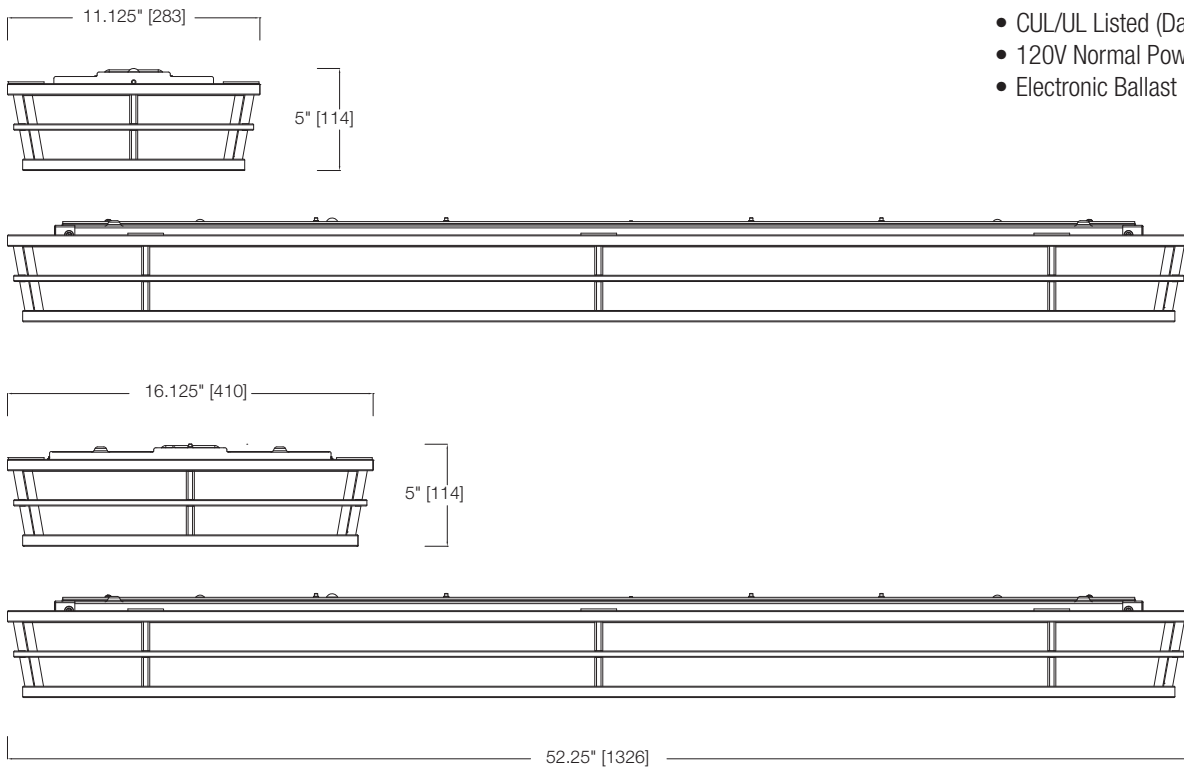

A KICHLER® COMPANY

LINEAR CEILING

31132
(11" W)

31133
(16" W)

pavilion

Features a finely detailed extruded aluminum frame with a seemingly free floating matte white acrylic diffuser.

pavilion LINEAR FLUORESCENT CEILING MOUNT