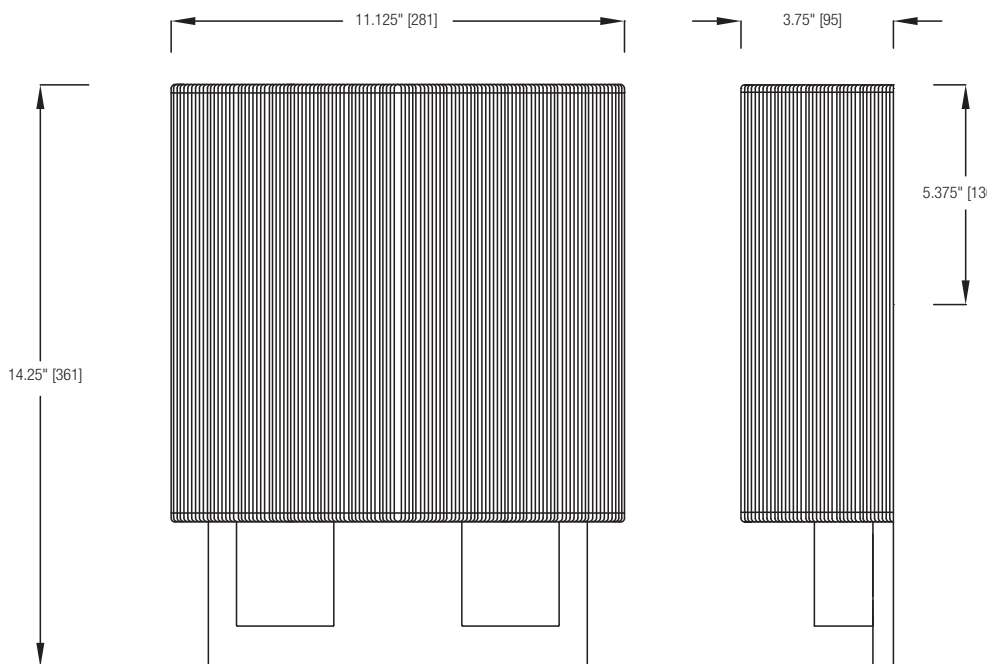

31240
Moca Mist &
Champagne

31260
Brushed Nickel
& Chrome

santiago FLUORESCENT WALL SCONCE

SPECIFICATIONS

- CSA/US Listed (Damp Location)
- ADA Compliant
- 120V Normal Power Factor
- Electronic Ballast

MODEL	FINISH	SHADE	No. OF LAMPS	LAMP TYPE	DIMENSIONS W x H x E
31240	Moca Mist & Champagne	Beige Synthetic String (With White Translucent Liner)	2	13W 4-pin Quad CFL *lamp not included	11.125" x 14.25" x 3.75"
31241	Brushed Nickel & Chrome	Black Synthetic String (With White Translucent Liner)	2	13W 4-pin Quad CFL *lamp not included	11.125" x 14.25" x 3.75"
31260	Brushed Nickel & Chrome	White Linen (Hardbacked)	2	13W 4-pin Quad CFL *lamp not included	11.125" x 14.25" x 3.75"