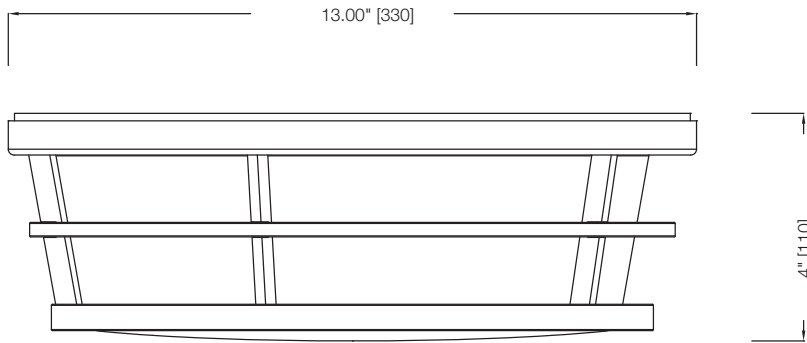

A KICHLER® COMPANY

CEILING

31141
(16.125" D)

pavilion

The Pavilion features a decorative ringed frame with a seemingly free floating matte white acrylic diffuser.

31140
(13" D)

pavilion FLUORESCENT CEILING MOUNT