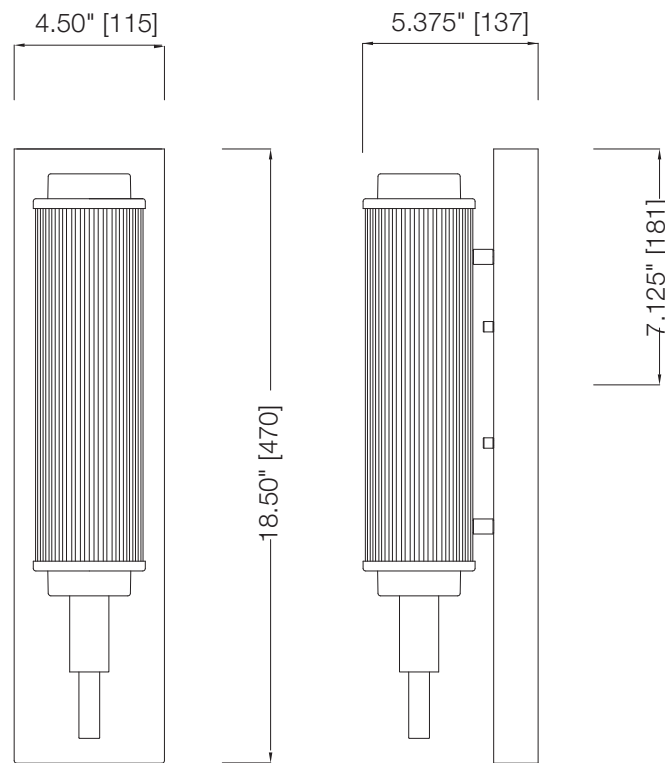

SPECIFICATIONS

- CUL Listed (Wet Location)
- Replaceable Self-Ballasted CFL

MODEL	FINISH	DIFFUSER	No. OF LAMPS	LAMP TYPE	DIMENSIONS W x H x E
31311	Satin Nickel	Ribbed Acrylic Etched Inside	2	18W GU24 Quad CFL *lamp not included	4.5" x 18.5" x 5.375"