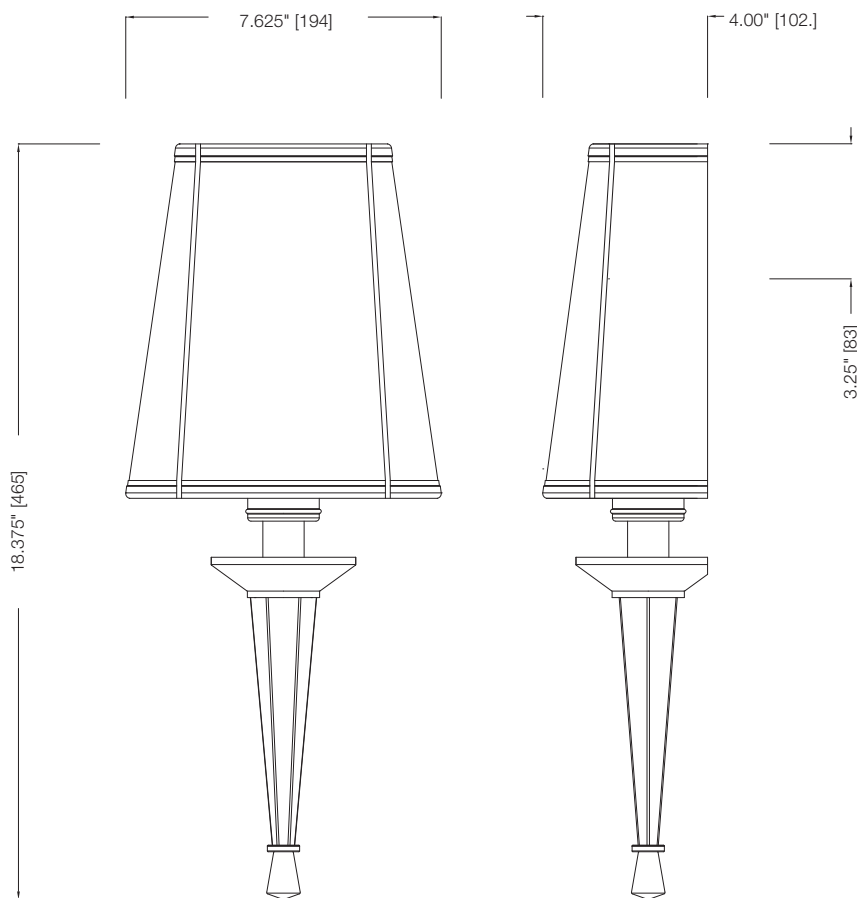

paramount FLUORESCENT WALL SCONCE

SPECIFICATIONS

- CSA/US Listed (Dry Location)
- ADA Compliant
- 120V Normal Power Factor
- Electronic Ballast

MODEL	FINISH	DIFFUSER	No. OF LAMPS	LAMP TYPE	DIMENSIONS W x H x E
31119	Royal Bronze	Linen Shade w/Brown Accent Trim	1	18W 4-pin Quad CFL *lamp not included	7.625" x 18.375" x 4"
31120	Antique Pewter	Linen Shade w/ Black Accent Trim	1	18W 4-pin Quad CFL *lamp not included	7.625" x 18.375" x 4"

Aluché™
LIGHTING

Aluche Lighting™ | 7711 East Pleasant Valley Rd. | Cleveland, Ohio 44131
1.800.306.3062 | 1.800.305.9564 FAX
www.aluchelighting.com

© Copyright All Rights Reserved. Aluche Lighting.
ST111835 | 12.2008 Release

A KICHLER® COMPANY