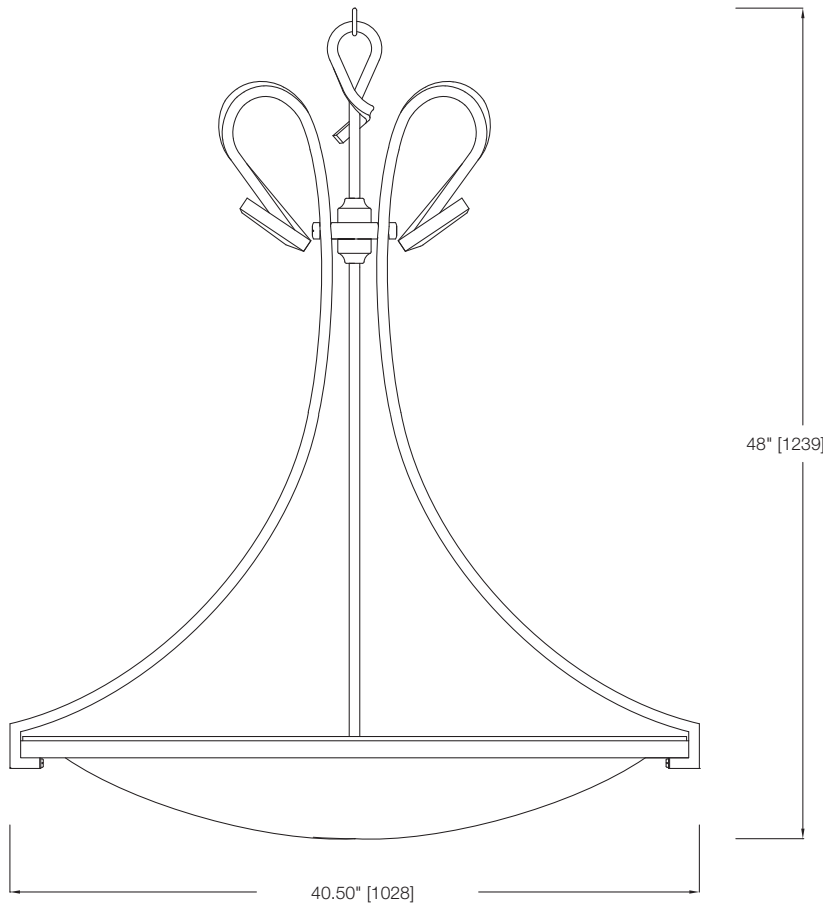

FLUORESCENT PENDANT

SPECIFICATIONS

- CSA/US Listed (Dry Location)
- 120V Normal Power Factor
- Electronic Ballast
- Independent Mount Required
- Included 84" Chain

MODEL	FINISH	DIFFUSER	No. OF LAMPS	LAMP TYPE	DIMENSIONS
31182	Tannery Bronze	Alabaster Swirl Glass	1	70W 2C Circline *lamp not included	40.50" x 48", Overall 134" Extra Lead Wire 13"

Aluché™
LIGHTING

Aluche Lighting™ | 7711 East Pleasant Valley Rd. | Cleveland, Ohio 44131
1.800.306.3062 | 1.800.305.9564 FAX
www.aluchelighting.com

© Copyright All Rights Reserved. Aluche Lighting.

ST111836 | 12.2008 Release

A KICHLER® COMPANY