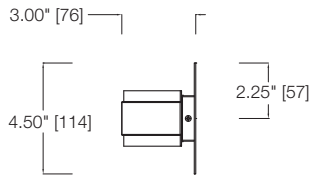

nobu FLUORESCENT LINEAR BATH BAR

SPECIFICATIONS

- CUL/UL Listed (Damp Location)
- ADA Compliant
- 120V Normal Power Factor
- Electronic Ballast
- Optional Backplate for Junction Box Mounting

MODEL	FINISH	DIFFUSER	No. OF LAMPS	LAMP TYPE	DIMENSIONS W x H x E
31173	Brushed Nickel	Matte White Acrylic	1	24W T5HO *lamp not included	27.25" x **4.5" x 3"
31174	Brushed Nickel	Matte White Acrylic	1	39W T5HO *lamp not included	39" x **4.5" x 3"
31175	Brushed Nickel	Matte White Acrylic	1	54W T5HO *lamp not included	50.875" x **4.5" x 3"

** Height with optional backplate.