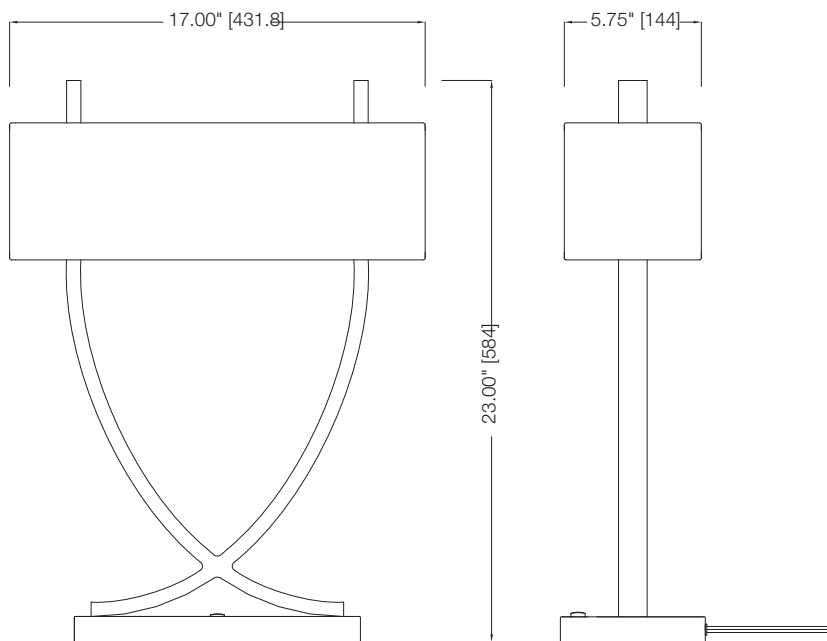

ballina™ FLUORESCENT TABLE LAMP

SPECIFICATIONS

- CUL Listed (Dry Location)
- Replaceable Self-Ballasted CFL
- On/Off Rocker Switch On Base
- 3-Pronged Plug Available Upon Request

MODEL	FINISH	DIFFUSER	No. OF LAMPS	LAMP TYPE	DIMENSIONS W x H x D
31321	Satin Nickel	Off-White Ribbed Fabric Shade & Matte White Acrylic Top	2	26W GU24 CFL *lamp not included	17" x 23" x 5.75"

Special order only – minimum quantity required. Please contact your representative for pricing and leadtime.

Aluche Lighting™ | 7711 East Pleasant Valley Rd. | Cleveland, Ohio 44131
1.800.306.3062 | 1.800.305.9564 FAX
www.aluchelighting.com

© Copyright All Rights Reserved. Aluche Lighting.
ST113891 | 11.2009 Release

A KICHLER® COMPANY