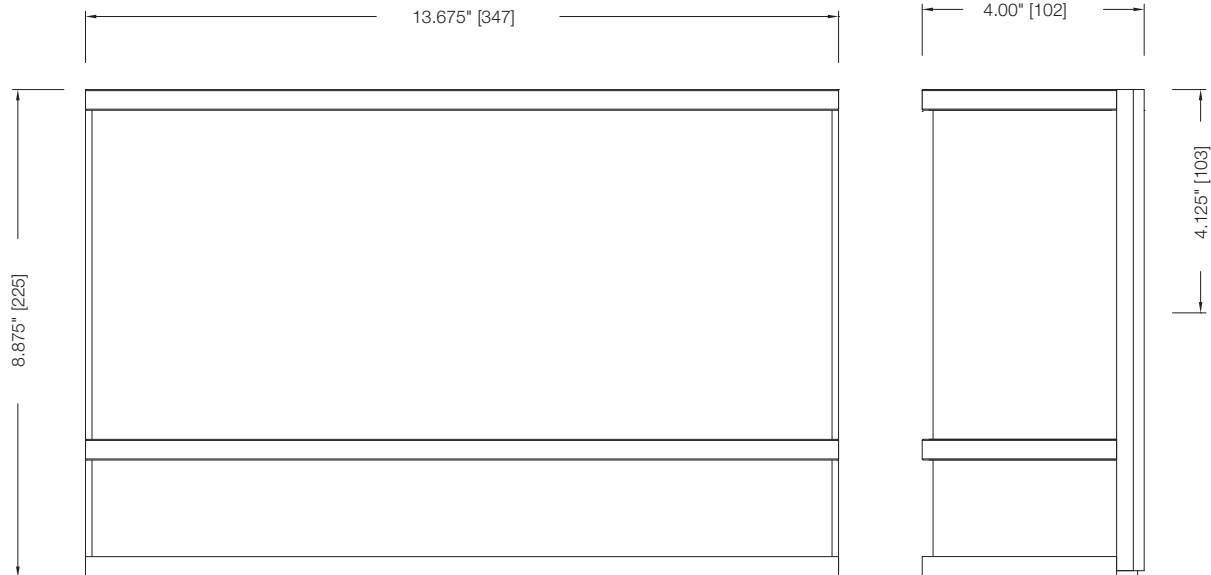

Hand applied linen pattern on
umber toned glass diffuser.

vien FLUORESCENT WALL SCONCE

SPECIFICATIONS

- CSA/US Listed (Damp Location)
- ADA Compliant
- Replaceable Self-ballasted CFL

MODEL	FINISH	DIFFUSER	No. OF LAMPS	LAMP TYPE	DIMENSIONS W x H x E
31114	Olde Bronze®	Umber Linen Glass/ Matte White Acrylic Lens in Bottom	1	18W GU24 Spiral CFL *lamp not included	13.675" x 8.875" x 4"