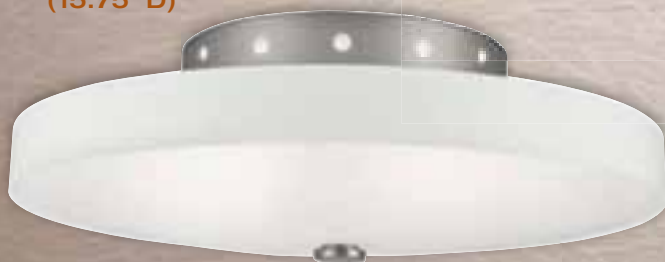

COLLECTIONS

31125
Brushed Nickel

adao

Short and sleek, the Adao Collection in crisp Brushed Nickel and Olde Bronze[®] finishes, delivers light in a smooth and elegant statement.

31155

adao

MODEL	DESCRIPTION	FINISH	DIFFUSER	No. OF LAMPS	LAMP TYPE	DIMENSIONS W x H x E
31125	Fluorescent Wall Sconce	Brushed Nickel	Opal White Glass	1	18W GU24 Flattened Spiral CFL *lamp not included	4.50" x 4.50" x 4"
31144	Fluorescent Ceiling Mount	Brushed Nickel	Opal White Glass/ Frosted Acrylic	1	18W GU24 Flattened Spiral CFL *lamp not included	12.75" x 5.625"
31145	Fluorescent Ceiling Mount	Brushed Nickel	Opal White Glass/ Frosted Acrylic	2	13W GU24 Flattened Spiral CFL *lamp not included	15.75" x 5.125"
31155	Fluorescent 3-Light Vanity	Brushed Nickel	Opal White Glass	3	18W GU24 Flattened Spiral CFL *lamp not included	26" x 4.50" x 4"
31232	Fluorescent 4-Light Vanity	Brushed Nickel	Opal White Glass	4	18W GU24 Flattened Spiral CFL *lamp not included	36" x 4.50" x 4"

MODEL	DESCRIPTION	FINISH	DIFFUSER	No. OF LAMPS	LAMP TYPE	DIMENSIONS W x H x E
31220	Fluorescent Wall Sconce	Olde Bronze®	Tinted Linen on Opal White Glass	1	18W GU24 Flattened Spiral CFL *lamp not included	4.50" x 4.50" x 4"
31226	Fluorescent Ceiling Mount	Olde Bronze®	Opal White Glass/ Tinted Lined on Matte White Acrylic	1	18W GU24 Flattened Spiral CFL *lamp not included	12.75" x 5.625"
31227	Fluorescent Ceiling Mount	Olde Bronze®	Opal White Glass/ Tinted Lined on Matte White Acrylic	2	13W GU24 Flattened Spiral CFL *lamp not included	15.75" x 5.125"
31231	Fluorescent 3-Light Vanity	Olde Bronze®	Tinted Linen on Opal White Glass	3	18W GU24 Flattened Spiral CFL *lamp not included	26" x 4.50" x 4"
31233	Fluorescent 4-Light Vanity	Olde Bronze®	Tinted Linen on Opal White Glass	4	18W GU24 Flattened Spiral CFL *lamp not included	36" x 4.50" x 4"

A KICHLER® COMPANY

COLLECTIONS

31125

31232

31155

31145
(15.75" D)

31144
(12.75" D)

adao