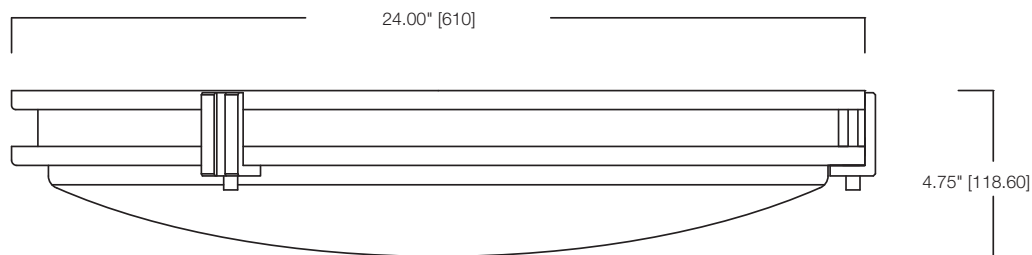

MODEL	FINISH	DIFFUSER	No. OF LAMPS	LAMP TYPE	DIMENSIONS D x H
31148	Brushed Nickel	White Acrylic	2	26W 4-pin Quad CFL *lamp not included	16" x 3.125"
31149	Brushed Nickel	White Acrylic	3	26W 4-pin Quad CFL *lamp not included	24" x 4.75"