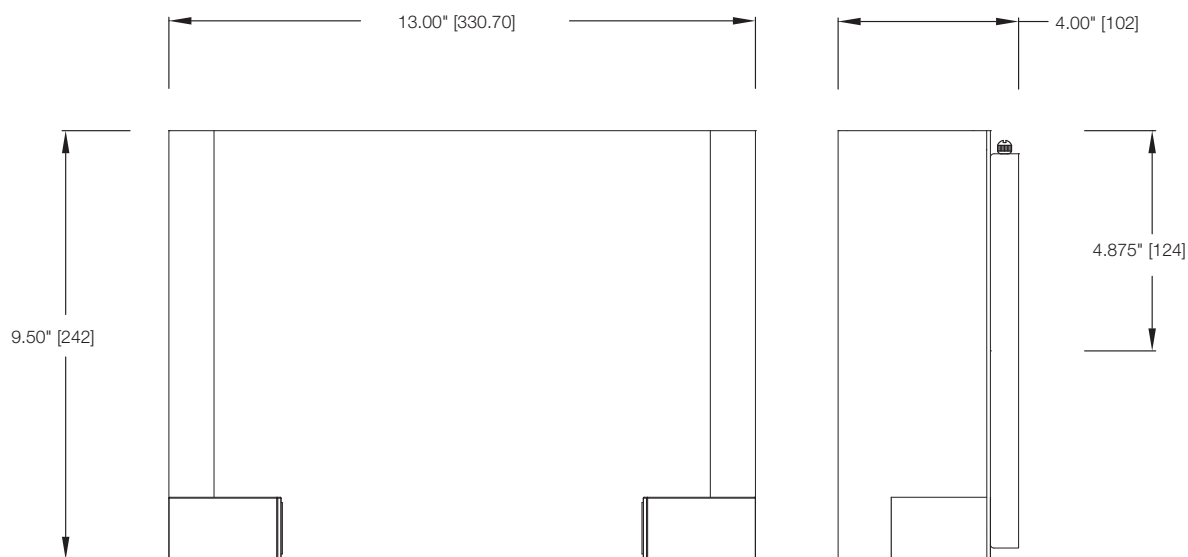

- CSA/US Listed (Damp Location)
- ADA Compliant
- 120V Normal Power Factor
- Electronic Ballast

MODEL	FINISH	DIFFUSER	No. OF LAMPS	LAMP TYPE	DIMENSIONS W x H x E
31126	Brushed Nickel	Clear Outside, Inside Etched Glass	2	13W 4-pin Quad CFL *lamp not included	13" x 9.50" x 4"