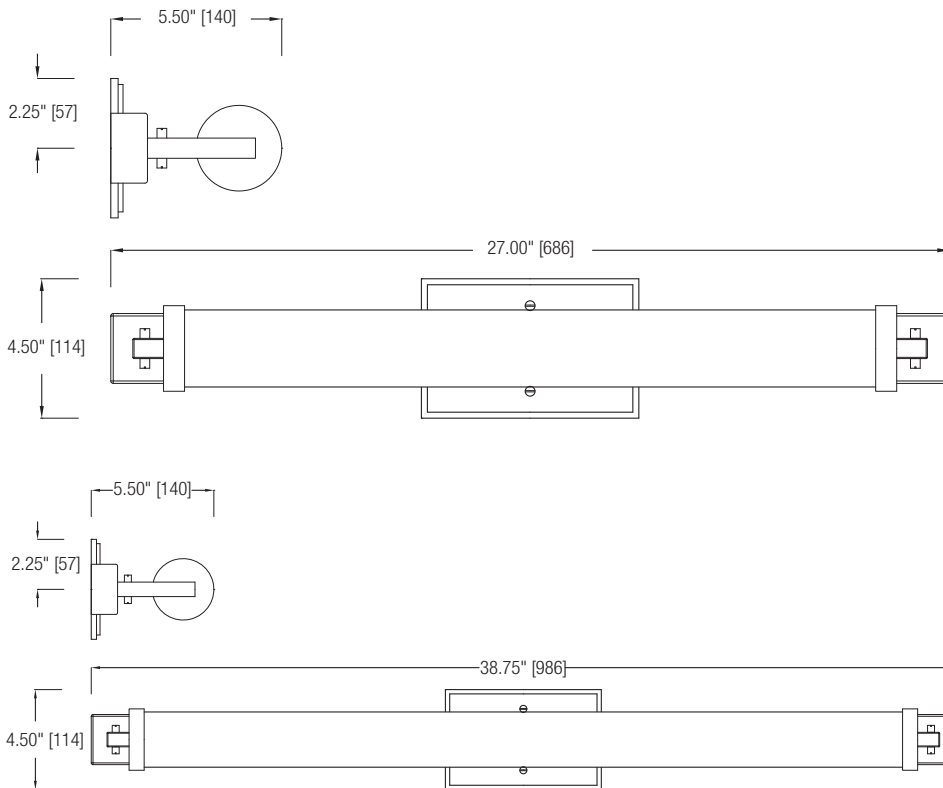

jervis™

FLUORESCENT LINEAR BATH BAR

SPECIFICATIONS

- CUL/UL Listed (Damp Location)
- 120V Normal Power Factor
- Electronic Ballast
- Can Be Mounted Horizontally or Vertically
- Diffuser Slides Forward For Easy Lamp Removal

MODEL	FINISH	DIFFUSER	No. OF LAMPS	LAMP TYPE	DIMENSIONS W x H x E
31271	Polished Chrome	Matte White Acrylic	1	24W T5 HO *lamp not included	27" x 4.5" x 5.5"
31272	Polished Chrome	Matte White Acrylic	1	39W T5 HO *lamp not included	38.75" x 4.5" x 5.5"

Aluche Lighting | 7711 East Pleasant Valley Rd. | Cleveland, Ohio 44131
1.800.306.3062 | 1.800.305.9564 FAX
www.aluchelighting.com

© Copyright All Rights Reserved. Aluche Lighting.
ST111838 | 6.2009 Release

A KICHLER® COMPANY