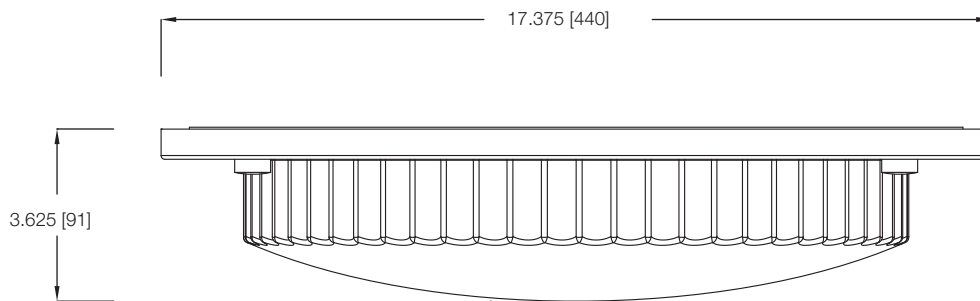

athenos™

FLUORESCENT CEILING MOUNT

SPECIFICATIONS

- CSA/US Listed (Dry Location)
- 120V Normal Power Factor
- Electronic Ballast

MODEL	FINISH	DIFFUSER	No. OF LAMPS	LAMP TYPE	DIMENSIONS D x H
31284	Antique Pewter	Matte White Glass	2	13W G24q-1 4-pin Quad CFL *lamp not included	13.875" x 3.625"
31285	Antique Pewter	Matte White Glass	3	13W G24q-1 4-pin Quad CFL *lamp not included	17.375" x 3.625"

Aluche Lighting™ | 7711 East Pleasant Valley Rd. | Cleveland, Ohio 44131
1.800.306.3062 | 1.800.305.9564 FAX
www.aluchelighting.com

© Copyright All Rights Reserved. Aluche Lighting.
ST111833 | 11.2009 Release

A KICHLER® COMPANY