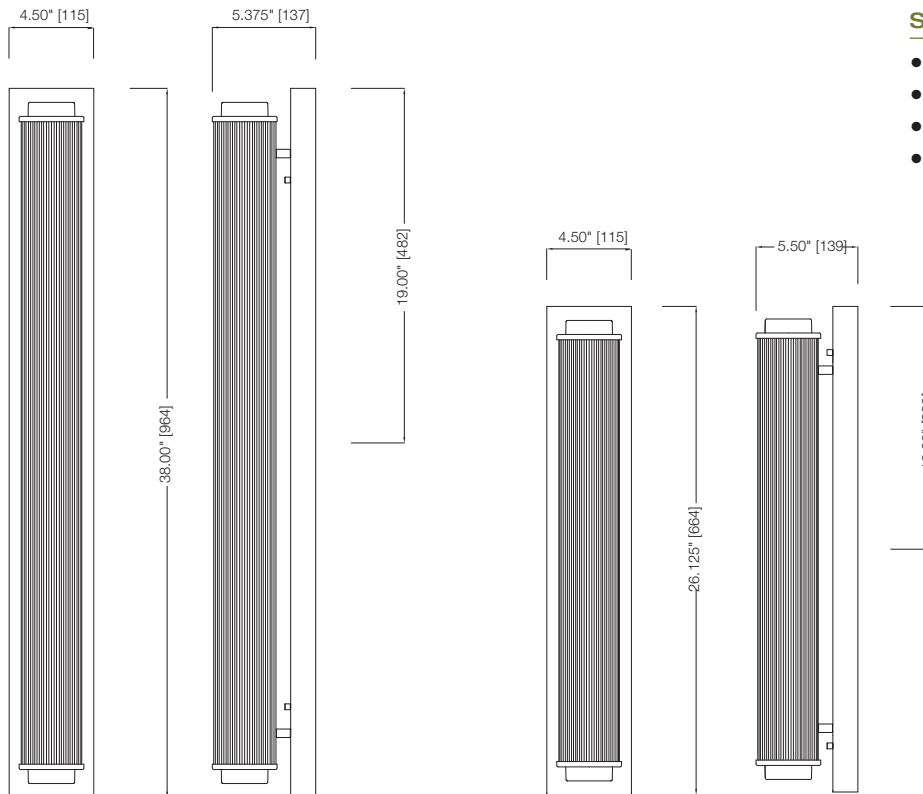

allegre™

FLUORESCENT OUTDOOR WALL SCONCE

SPECIFICATIONS

- CUL Listed (Wet Location)
- 120V Normal Power Factor
- Electronic Ballast
- Outdoor Application Requires Vertical Orientation

MODEL	FINISH	DIFFUSER	No. OF LAMPS	LAMP TYPE	DIMENSIONS W x H x E
31309	Satin Nickel	Ribbed Acrylic Etched Inside	1	24W T5 HO *lamp not included	26.125" x 4.5" x 5.5"
31310	Satin Nickel	Ribbed Acrylic Etched Inside	1	39W T5 HO *lamp not included	38" x 4.5" x 5.375"

Aluché™
LIGHTING

Aluche Lighting™ | 7711 East Pleasant Valley Rd. | Cleveland, Ohio 44131
1.800.306.3062 | 1.800.305.9564 FAX
www.aluchelighting.com

© Copyright All Rights Reserved. Aluche Lighting.
ST111838 | 11.2009 Release

A KICHLER® COMPANY