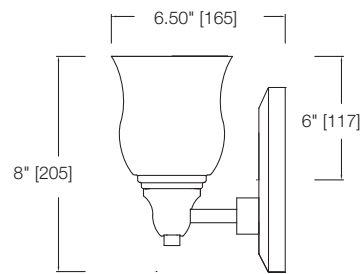

SPECIFICATIONS

- CSA/US Listed (Damp Location)
- Replaceable Self-ballasted CFL
- Glass can be installed up or down

MODEL	FINISH	DIFFUSER	No. OF LAMPS	LAMP TYPE	DIMENSIONS W x H x E
31158	Polished Nickel	Satin-etched Cased Opal Glass	2	18W GU24 Spiral CFL *lamp not included	15" x 8" x 6.5"
31159	Polished Nickel	Satin-etched Cased Opal Glass	3	18W GU24 Spiral CFL *lamp not included	24" x 8" x 6.50"
31160	Polished Nickel	Satin-etched Cased Opal Glass	4	18W GU24 Spiral CFL *lamp not included	33" x 8" x 6.50"