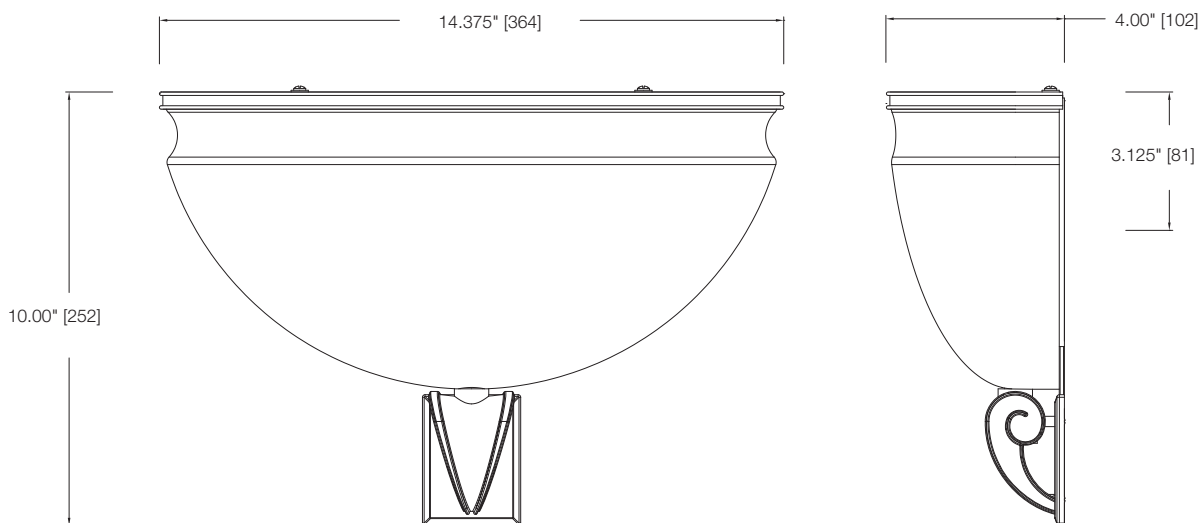

SPECIFICATIONS

- CSA/US Listed (Damp Location)
- ADA Compliant
- 120V Normal Power Factor
- Electronic Ballast
- Precision Die-cast Decorative Tail

MODEL	FINISH	DIFFUSER	No. OF LAMPS	LAMP TYPE	DIMENSIONS W x H x E
31123	Royal Bronze	White Linen Glass	2	13W 4-pin Quad CFL *lamp not included	14.375" x 10" x 4"
31124	Antique Brass	Light Tea-stained Glass	2	13W 4-pin Quad CFL *lamp not included	14.375" x 10" x 4"