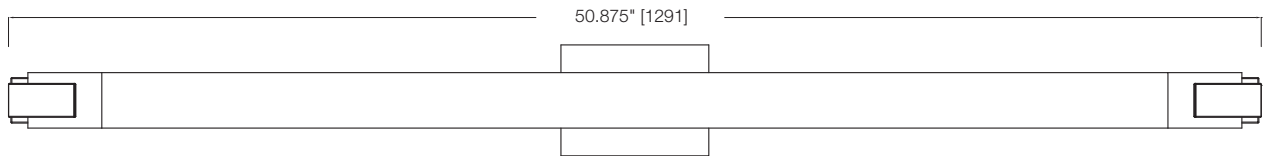

nobu FLUORESCENT LINEAR BATH BAR

SPECIFICATIONS

- CUL/UL Listed (Damp Location)
- ADA Compliant
- 120V Normal Power Factor
- Electronic Ballast
- Optional Backplate for Junction Box Mounting

MODEL	FINISH	DIFFUSER	No. OF LAMPS	LAMP TYPE	DIMENSIONS W x H x E
31173	Brushed Nickel	Matte White Acrylic	1	24W T5HO *lamp not included	27.25" x **4.5" x 3"
31174	Brushed Nickel	Matte White Acrylic	1	39W T5HO *lamp not included	39" x **4.5" x 3"
31175	Brushed Nickel	Matte White Acrylic	1	54W T5HO *lamp not included	50.875" x **4.5" x 3"

** Height with optional backplate.

Aluche Lighting™ | 7711 East Pleasant Valley Rd. | Cleveland, Ohio 44131
1.800.306.3062 | 1.800.305.9564 FAX
www.aluchelighting.com

© Copyright All Rights Reserved. Aluche Lighting.
ST111838 | 12.2008 Release

A KICHLER® COMPANY