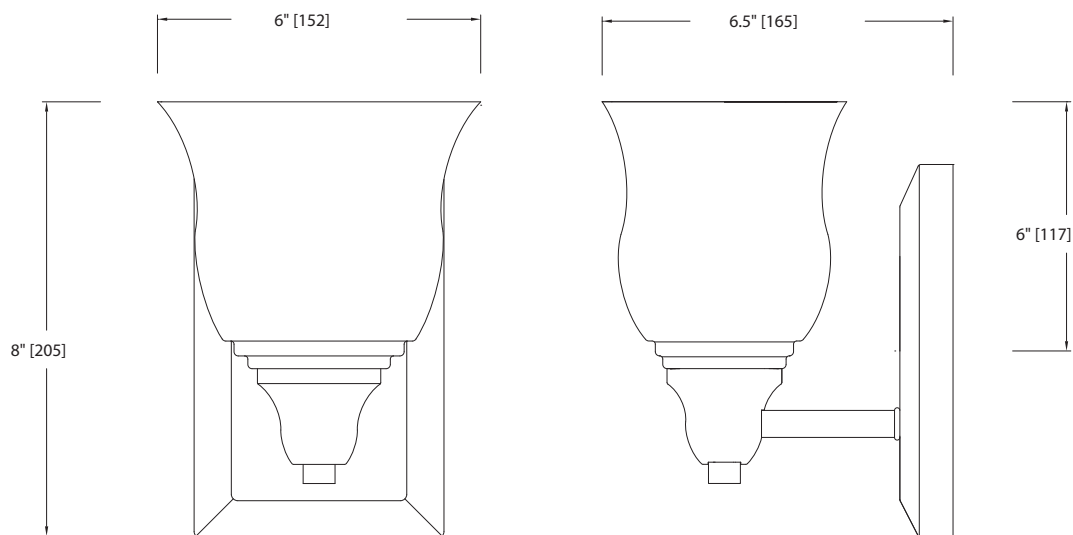

- CSA/US Listed (Damp Location)
- Replaceable Self-ballasted CFL
- Glass can be installed up or down

MODEL	FINISH	DIFFUSER	No. OF LAMPS	LAMP TYPE	DIMENSIONS W x H x E
31157	Polished Nickel	Satin-etched Cased Opal Glass	1	18W GU24 Spiral CFL *lamp not included	6" x 8" x 6.50"