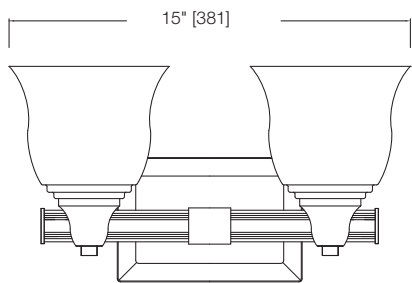

parkview FLUORESCENT VANITY

SPECIFICATIONS

- CSA/US Listed (Damp Location)
- Replaceable Self-ballasted CFL
- Glass can be installed up or down

MODEL	FINISH	DIFFUSER	No. OF LAMPS	LAMP TYPE	DIMENSIONS W x H x E
31158	Polished Nickel	Satin-etched Cased Opal Glass	2	18W GU24 Spiral CFL *lamp not included	15" x 8" x 6.5"
31159	Polished Nickel	Satin-etched Cased Opal Glass	3	18W GU24 Spiral CFL *lamp not included	24" x 8" x 6.50"
31160	Polished Nickel	Satin-etched Cased Opal Glass	4	18W GU24 Spiral CFL *lamp not included	33" x 8" x 6.50"

Aluche Lighting™ | 7711 East Pleasant Valley Rd. | Cleveland, Ohio 44131
1.800.306.3062 | 1.800.305.9564 FAX
www.aluchelighting.com

© Copyright All Rights Reserved. Aluche Lighting.
ST111838 | 12.2008 Release

A KICHLER® COMPANY