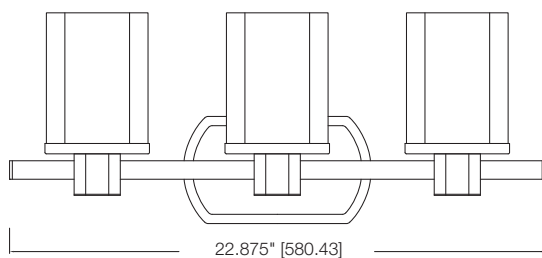

SPECIFICATIONS

- CSA/US Listed (Damp Location)
- Replaceable Self-ballasted CFL
- Glass can be installed up or down

MODEL	FINISH	DIFFUSER	No. OF LAMPS	LAMP TYPE	DIMENSIONS W x H x E
31162	Brushed Nickel	Opal-etched Glass	2	18W GU24 Spiral CFL *lamp not included	15.25" x 9" x 5.375"
31163	Brushed Nickel	Opal-etched Glass	3	18W GU24 Spiral CFL *lamp not included	22.875" x 9" x 5.375"
31164	Brushed Nickel	Opal-etched Glass	4	18W GU24 Spiral CFL *lamp not included	30.50" x 9" x 5.375"