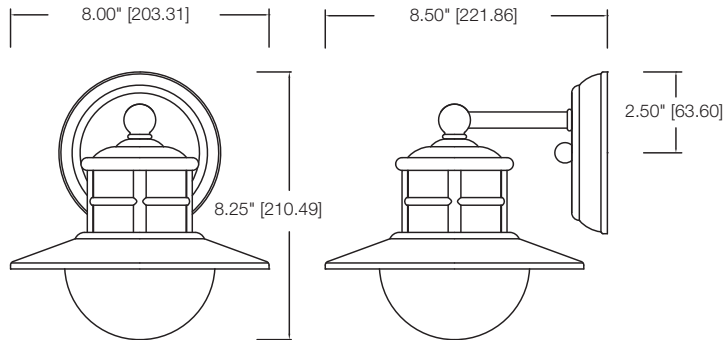

SPECIFICATIONS

- CSA/US Listed (Wet Location)
- Replaceable Self-ballasted CFL

MODEL	FINISH	DIFFUSER	No. OF LAMPS	LAMP TYPE	DIMENSIONS W x H x E
31209	Aged Bronze	Light Umber Glass	1	13W GU24 Spiral CFL *lamp not included	8" x 8.25" x 8.50"
31210	Aged Bronze	Light Umber Glass	1	18W GU24 Spiral CFL *lamp not included	9.50" x 9.50" x 10.25"