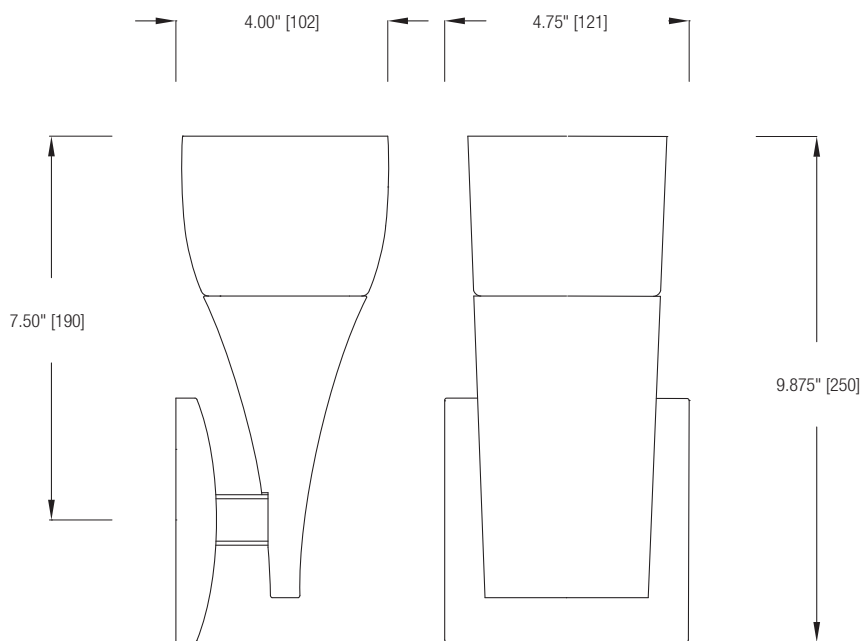

osaka FLUORESCENT WALL SCONCE

SPECIFICATIONS

- CSA/US Listed (Damp Location)
- ADA Compliant
- Replaceable Self-ballasted CFL

MODEL	FINISH	DIFFUSER	No. OF LAMPS	LAMP TYPE	DIMENSIONS W x H x E
31273	Polished Nickel	Clear Glass Outside, White Inside	1	18W GU24 Spiral CFL *lamp not included	4.75" x 9.875" x 4"

Aluché™
LIGHTING

Aluche Lighting | 7711 East Pleasant Valley Rd. | Cleveland, Ohio 44131
1.800.306.3062 | 1.800.305.9564 FAX

www.aluchelighting.com

© Copyright All Rights Reserved. Aluche Lighting.

ST111835 | 6.2009 Release

A KICHLER® COMPANY