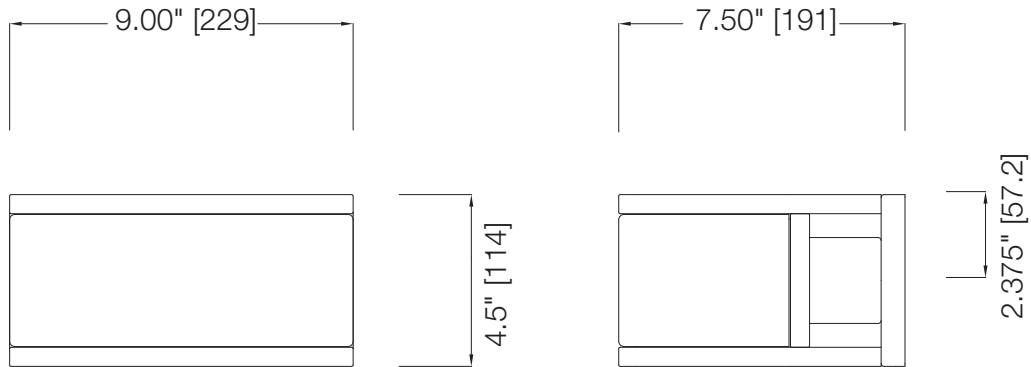

avro™

FLUORESCENT VANITY

SPECIFICATIONS

- CUL Listed (Damp Location)
- Replaceable Self-Ballasted CFL

MODEL	FINISH	DIFFUSER	No. OF LAMPS	LAMP TYPE	DIMENSIONS W x H x E
31326	Satin Nickel	Matte White Acrylic	1	18W GU24 Spiral CFL *lamp not included	9" x 4.5" x 7.5"

Aluche Lighting™ | 7711 East Pleasant Valley Rd. | Cleveland, Ohio 44131
1.800.306.3062 | 1.800.305.9564 FAX
www.aluchelighting.com

© Copyright All Rights Reserved. Aluche Lighting.

ST111835 | 11.2009 Release

A KICHLER® COMPANY