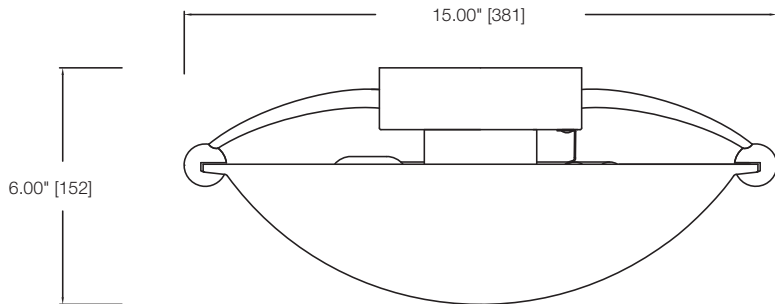

A KICHLER® COMPANY

CEILING

31151
(17" D)

algiers

31150
(15" D)

algiers

FLUORESCENT CEILING MOUNT

SPECIFICATIONS