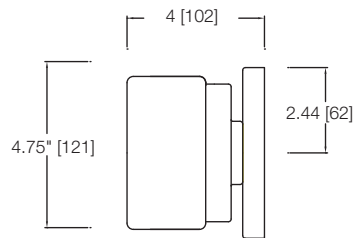

SPECIFICATIONS

- CSA/US Listed (Damp Location)
- ADA Compliant
- Replaceable Self-ballasted CFL

MODEL	FINISH	DIFFUSER	No. OF LAMPS	LAMP TYPE	DIMENSIONS W x H x E
31170	Brushed Nickel	Opal White Glass	3	13W GU24 Flattened Spiral CFL *lamp not included	25" x 4.75" x 4"
31171	Brushed Nickel	Opal White Glass	4	13W GU24 Flattened Spiral CFL *lamp not included	33.5" x 4.75" x 4"