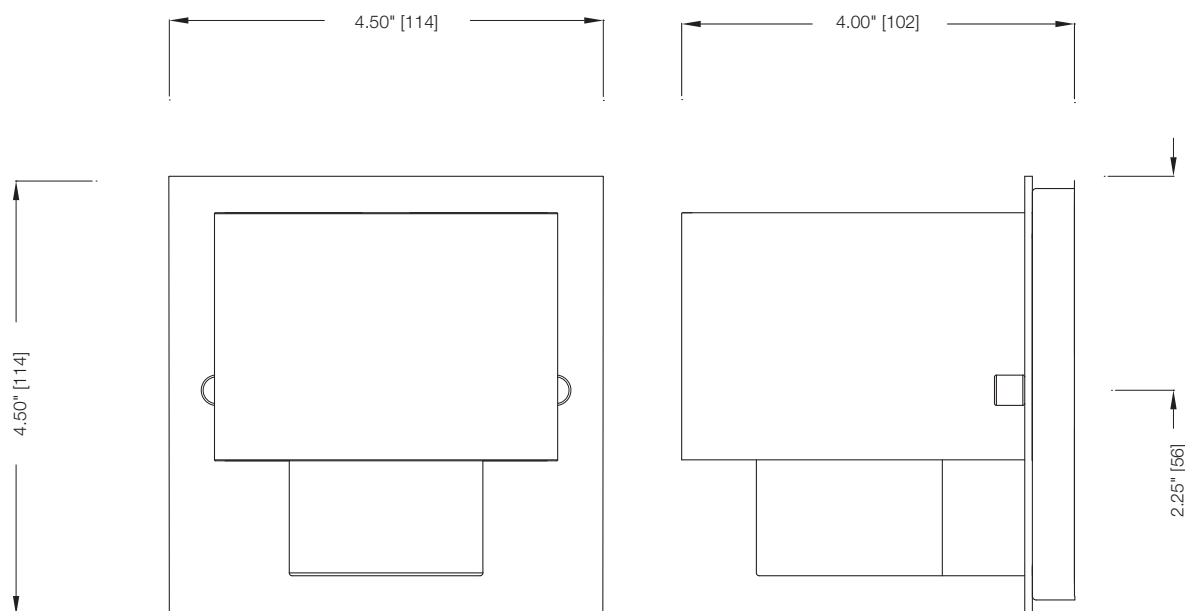

adao FLUORESCENT WALL SCONCE

SPECIFICATIONS

- CSA/US Listed (Damp Location)
- ADA Compliant
- Replaceable Self-ballasted CFL

MODEL	FINISH	DIFFUSER	No. OF LAMPS	LAMP TYPE	DIMENSIONS W x H x E
31125	Brushed Nickel	Opal White Glass	1	18W GU24 Flattened Spiral CFL *lamp not included	4.50" x 4.50" x 4"
31220	Olde Bronze®	Tinted linen on Opal White Glass	1	18W GU24 Flattened Spiral CFL *lamp not included	4.50" x 4.50" x 4"

Aluché
LIGHTING

Aluche Lighting™ | 7711 East Pleasant Valley Rd. | Cleveland, Ohio 44131
1.800.306.3062 | 1.800.305.9564 FAX
www.aluchelighting.com

© Copyright All Rights Reserved. Aluche Lighting.
ST111835 | 12.2008 Release

A KICHLER® COMPANY