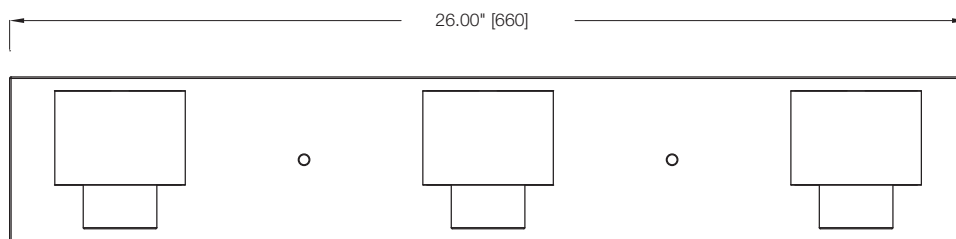

SPECIFICATIONS

- CSA/US Listed (Damp Location)
- ADA Compliant
- Replaceable Self-ballasted CFL

MODEL	FINISH	DIFFUSER	No. OF LAMPS	LAMP TYPE	DIMENSIONS W x H x E
31155	Brushed Nickel	Opal White Glass	3	18W GU24 Flattened Spiral CFL *lamp not included	26" x 4.50" x 4"
31231	Olde Bronze®	Tinted Linen on Opal White Glass	3	18W GU24 Flattened Spiral CFL *lamp not included	26" x 4.50" x 4"