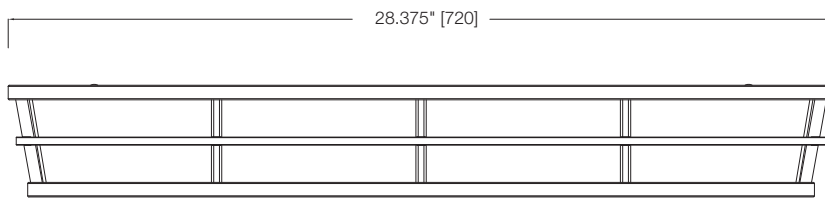

pavilion FLUORESCENT LINEAR BATH BAR

SPECIFICATIONS

- CUL/UL Listed (Damp Location)
- 120V Normal Power Factor
- Electronic Ballast

MODEL	FINISH	DIFFUSER	No. OF LAMPS	LAMP TYPE	DIMENSIONS W x H x E
31178	Painted Silver	Matte White Acrylic	2	17W T8 *lamp not included	28.375" x 3.875" x 5.875"
31179	Painted Silver	Matte White Acrylic	2	25W T8 *lamp not included	40.25" x 3.875" x 5.875"

Aluche Lighting™ | 7711 East Pleasant Valley Rd. | Cleveland, Ohio 44131
1.800.306.3062 | 1.800.305.9564 FAX
www.aluchelighting.com

© Copyright All Rights Reserved. Aluche Lighting.
ST111838 | 12.2008 Release

A KICHLER® COMPANY