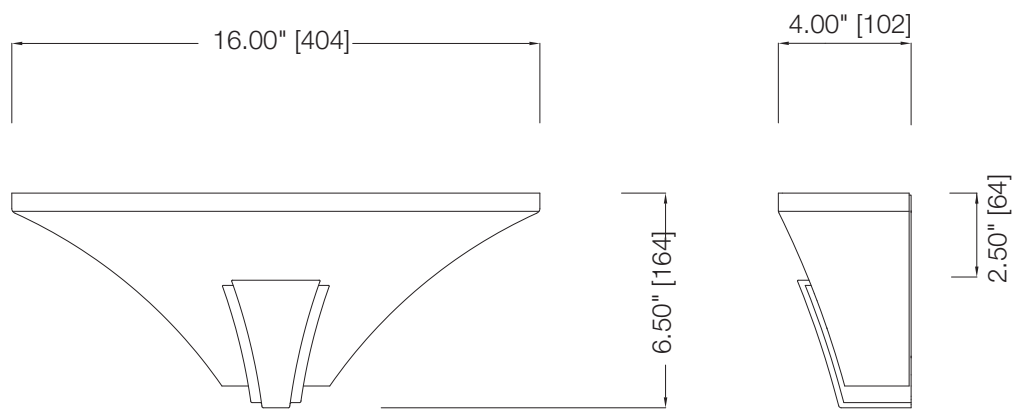

oviedo

FLUORESCENT WALL SCONCE

SPECIFICATIONS

- CUL Listed (Dry Location)
- ADA Compliant
- Replaceable Self-Ballasted CFL

MODEL	FINISH	DIFFUSER	No. OF LAMPS	LAMP TYPE	DIMENSIONS W x H x E
31333	Polished Nickel	Etched Cased Opal White Glass	1	18W GU24 Spiral CFL *lamp not included	16" x 6.5" x 4"

Aluche Lighting™ | 7711 East Pleasant Valley Rd. | Cleveland, Ohio 44131
1.800.306.3062 | 1.800.305.9564 FAX
www.aluchelighting.com

© Copyright All Rights Reserved. Aluche Lighting.

ST111835 | 11.2009 Release

A KICHLER® COMPANY