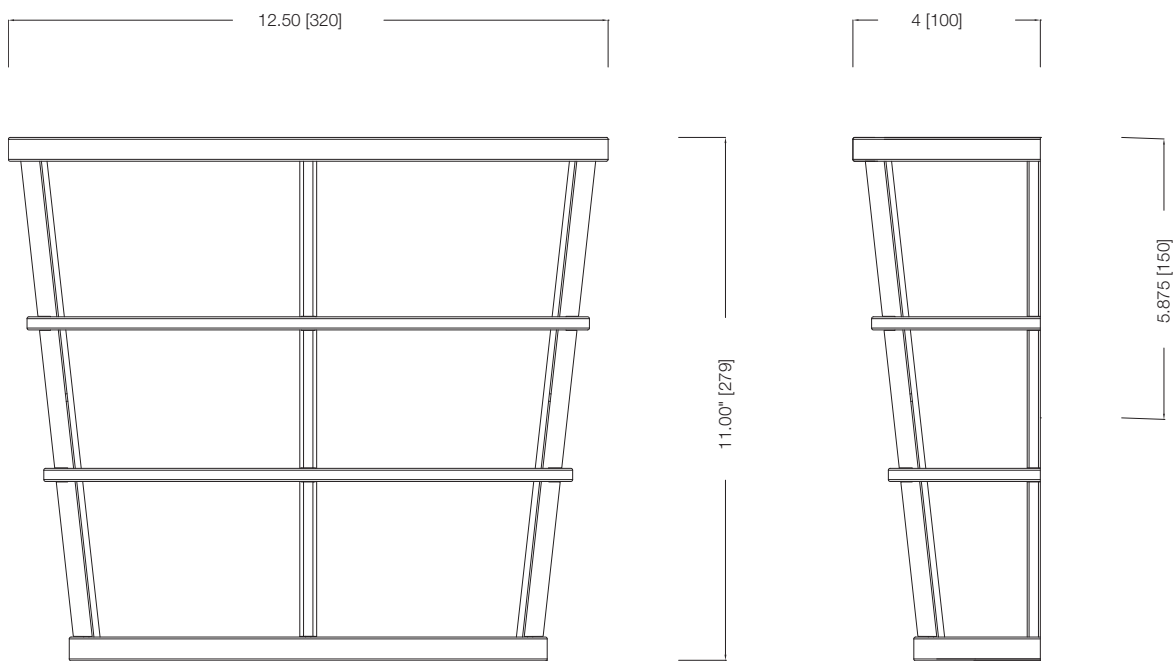

pavilion FLUORESCENT WALL SCONCE

SPECIFICATIONS

- CSA/US Listed (Damp Location)
- ADA Compliant
- 120V Normal Power Factor
- Electronic Ballast

MODEL	FINISH	DIFFUSER	No. OF LAMPS	LAMP TYPE	DIMENSIONS W x H x E
31189	Painted Silver	Matte White Acrylic	2	13W 4-pin Quad CFL *lamp not included	12.50" x 11" x 4"

Aluché™
LIGHTING

Aluche Lighting™ | 7711 East Pleasant Valley Rd. | Cleveland, Ohio 44131
1.800.306.3062 | 1.800.305.9564 FAX
www.aluchelighting.com

© Copyright All Rights Reserved. Aluche Lighting.
ST111835 | 12.2008 Release

A KICHLER® COMPANY