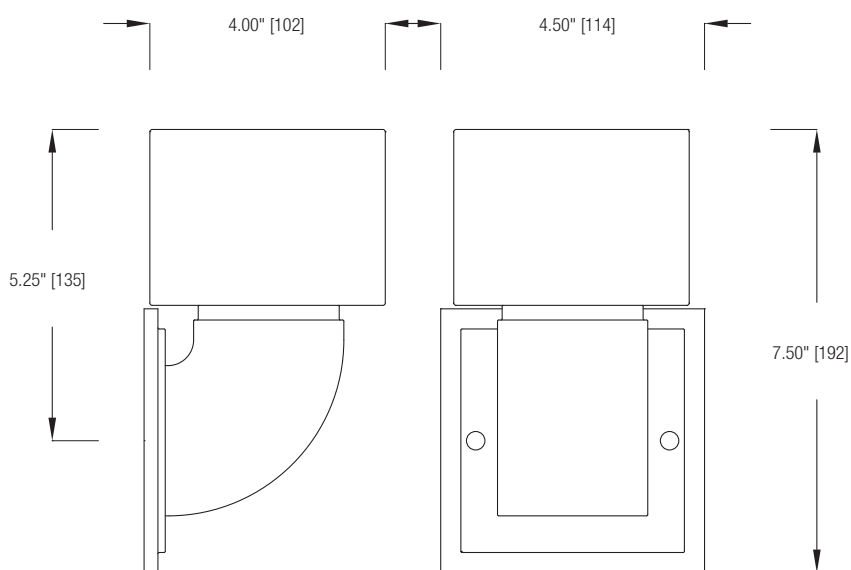

SPECIFICATIONS

- CSA/US Listed (Damp Location)
- ADA Compliant
- Replaceable Self-ballasted CFL

MODEL	FINISH	SHADE	No. OF LAMPS	LAMP TYPE	DIMENSIONS W x H x E
31274	Brushed Nickel	Clear Glass Outside, White Inside	1	18W GU24 Flattened Spiral CFL *lamp not included	4.5" x 7.5" x 4"