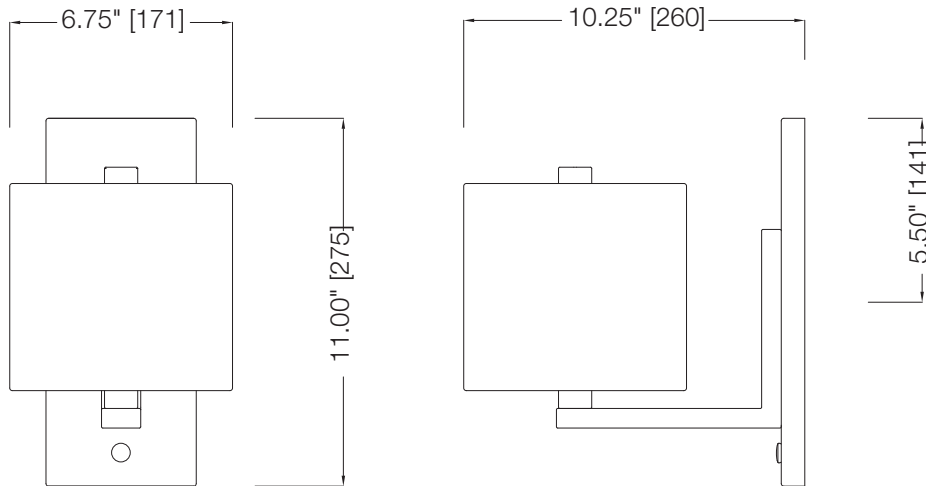

alida™

FLUORESCENT WALL SCONCE

SPECIFICATIONS

- CUL Listed (Dry Location)
- Replaceable Self-Ballasted CFL
- On/Off Rocker Switch On Wall Plate
- Non-ADA Fixture

MODEL	FINISH	DIFFUSER	No. OF LAMPS	LAMP TYPE	DIMENSIONS W x H x E
31337	Satin Nickel	Inner Matte White Acrylic and Outer Translucent Organza Fabric	1	18W GU24 Flattened Spiral CFL *lamp not included	6.75" x 11" x 10.25"