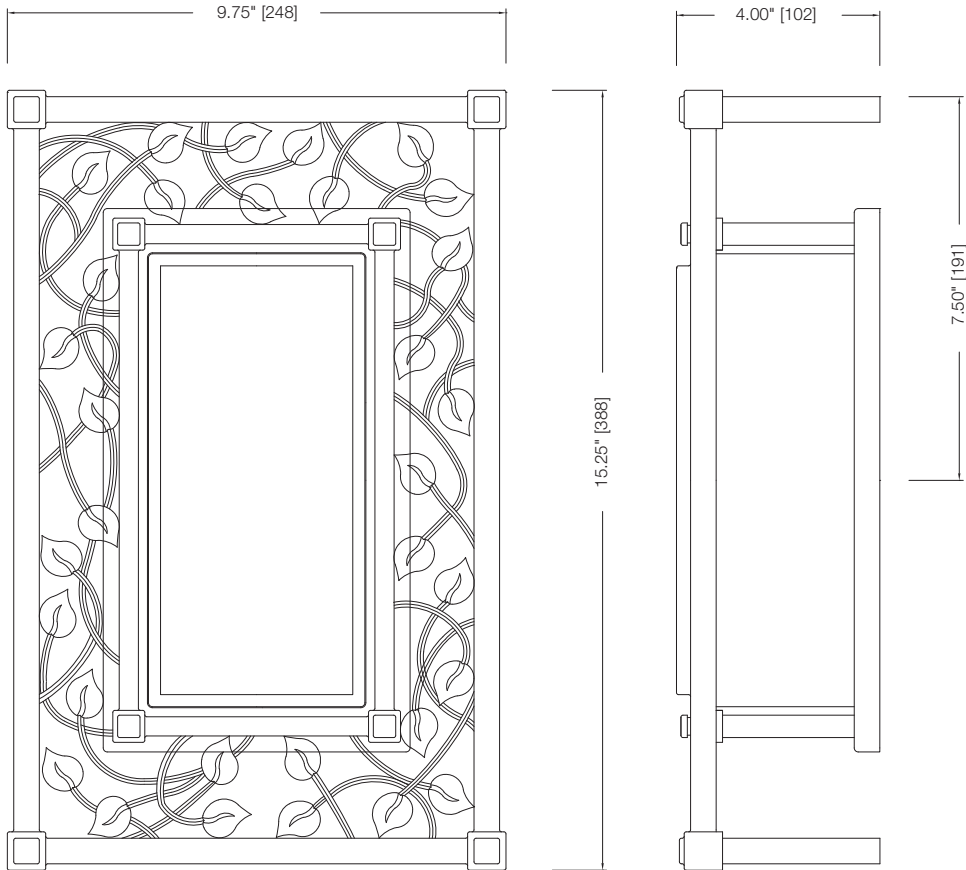

SPECIFICATIONS

- CSA/US Listed (Wet Location)
- ADA Compliant
- Replaceable Self-ballasted CFL

MODEL	FINISH	DIFFUSER	No. OF LAMPS	LAMP TYPE	DIMENSIONS W x H x E
31193	Legacy Bronze®	Etched Alabaster Glass and Marbelized Inside	1	18W GU24 Spiral CFL *lamp not included	9.75" x 15.25" x 4"