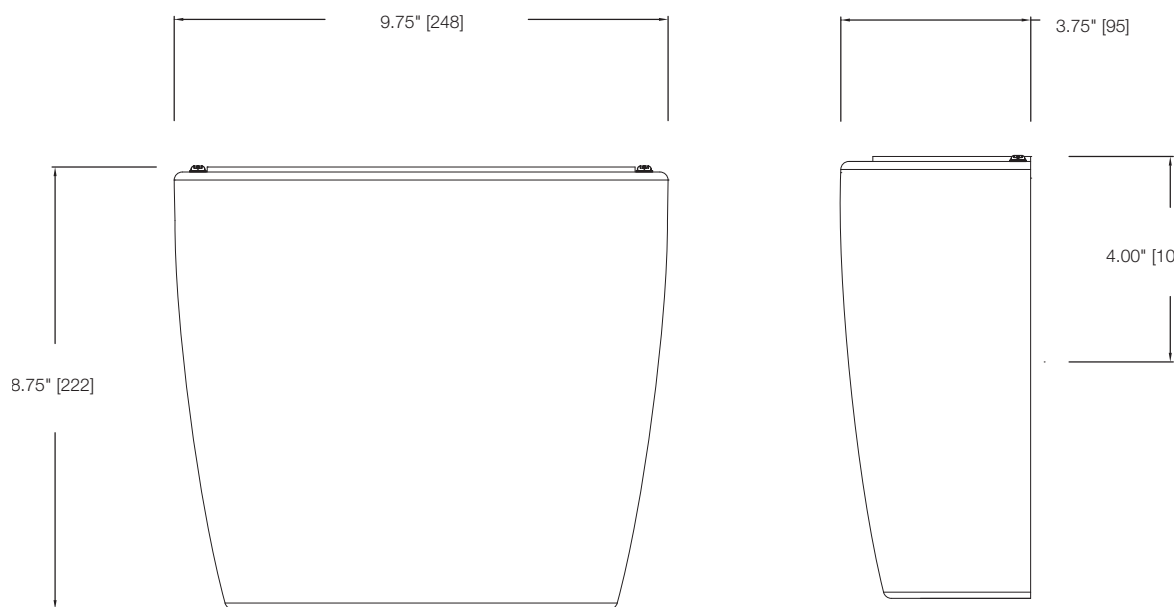

- CSA/US Listed (Damp Location)
- ADA Compliant
- Replaceable Self-ballasted CFL

MODEL	FINISH	DIFFUSER	No. OF LAMPS	LAMP TYPE	DIMENSIONS W x H x E
31113		Opal White Glass	1	18W GU24 Spiral CFL *lamp not included	9.75" x 8.75" x 3.75"