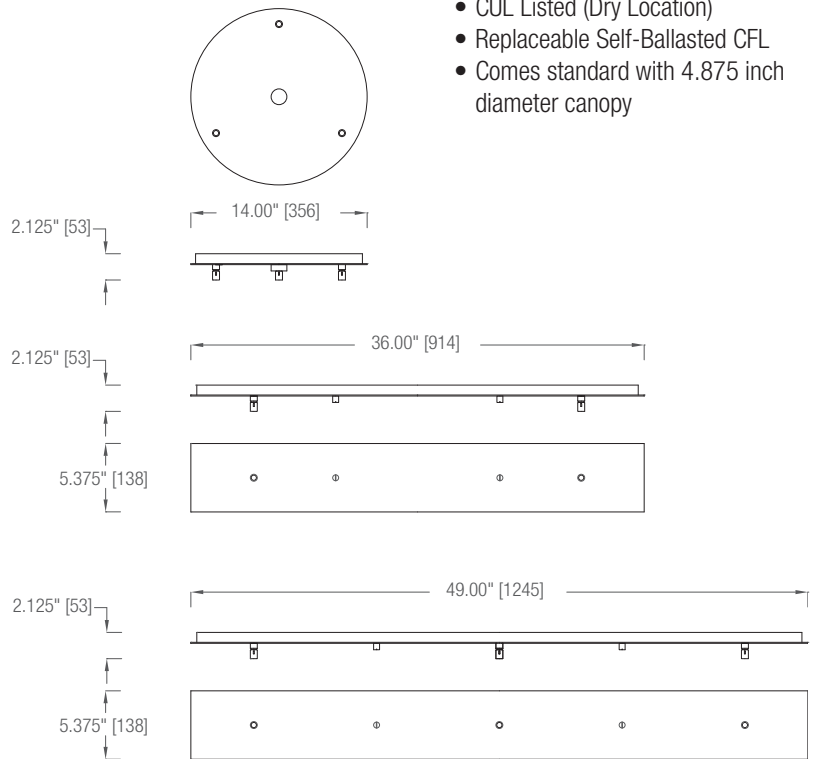

kikori™ MINI PENDANT & CANOPY OPTIONS

SPECIFICATIONS

- CUL Listed (Dry Location)
- Replaceable Self-Ballasted CFL
- Comes standard with 4.875 inch diameter canopy

MODEL	FINISH	DIFFUSER	No. OF LAMPS	LAMP TYPE	DIMENSIONS L/D x H x W
31267	Brushed Nickel	Clear Polished Pressed Glass With Frosted Interior	1	11W GU24 Spiral CFL *lamp included	5.5" x 5.5"
OPTIONAL BACK PLATES (Individual fixtures not included)					
31277	Brushed Nickel	N/A	N/A	N/A	49" x 2.125" x 5.375"
31278	Brushed Nickel	N/A	N/A	N/A	36" x 2.125" x 5.375"
31279	Brushed Nickel	N/A	N/A	N/A	14" x 2.125"

Aluche Lighting™ | 7711 East Pleasant Valley Rd. | Cleveland, Ohio 44131
1.800.306.3062 | 1.800.305.9564 FAX
www.aluchelighting.com

© Copyright All Rights Reserved. Aluche Lighting.
ST111836 | 11.2009 Release

A KICHLER® COMPANY