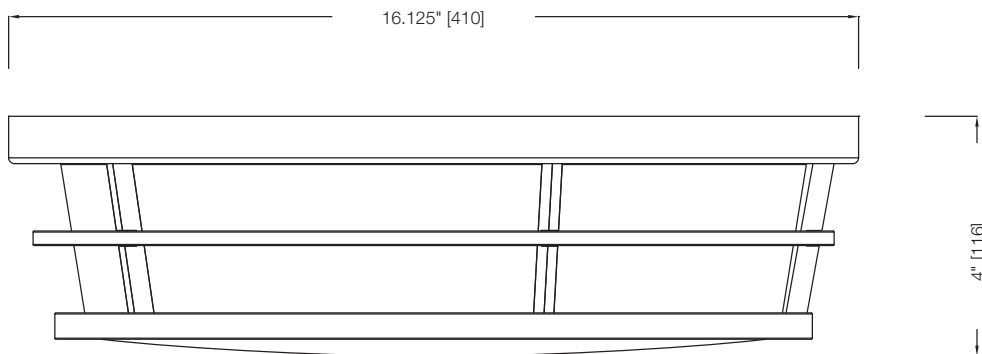

MODEL	FINISH	DIFFUSER	No. OF LAMPS	LAMP TYPE	DIMENSIONS D x H
31140	Painted Silver	Matte White Acrylic	2	13W 4-pin Quad CFL *lamp not included	13" x 4"
31141	Painted Silver	Matte White Acrylic	3	13W 4-pin Quad CFL *lamp not included	16.125" x 4"

Aluche Lighting™ | 7711 East Pleasant Valley Rd. | Cleveland, Ohio 44131
1.800.306.3062 | 1.800.305.9564 FAX
www.aluchelighting.com

© Copyright All Rights Reserved. Aluche Lighting.
ST111833 | 12.2008 Release

A KICHLER® COMPANY