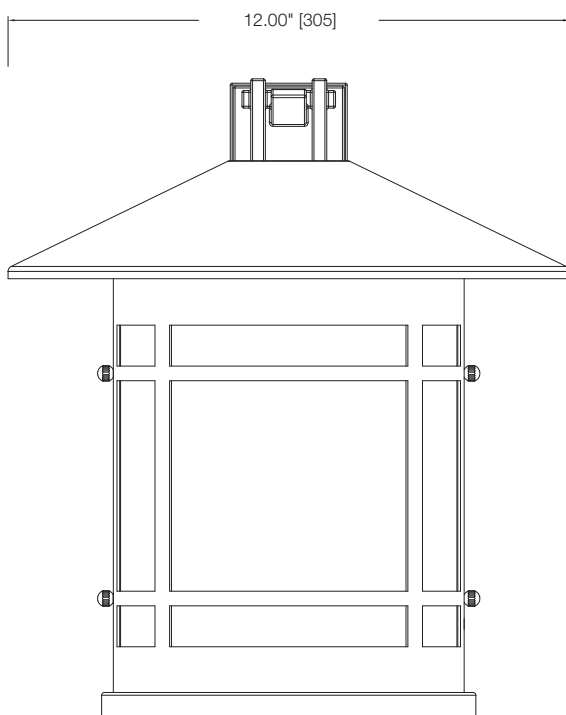

SPECIFICATIONS

- CSA/US Listed (Wet Location)
- Replaceable Self-ballasted CFL

MODEL	FINISH	DIFFUSER	No. OF LAMPS	LAMP TYPE	DIMENSIONS W x H x E
31190	Patina Bronze®	Seedy-Etched Glass	1	18W GU24 Spiral CFL *lamp not included	12" x 13.50" x 7.125"