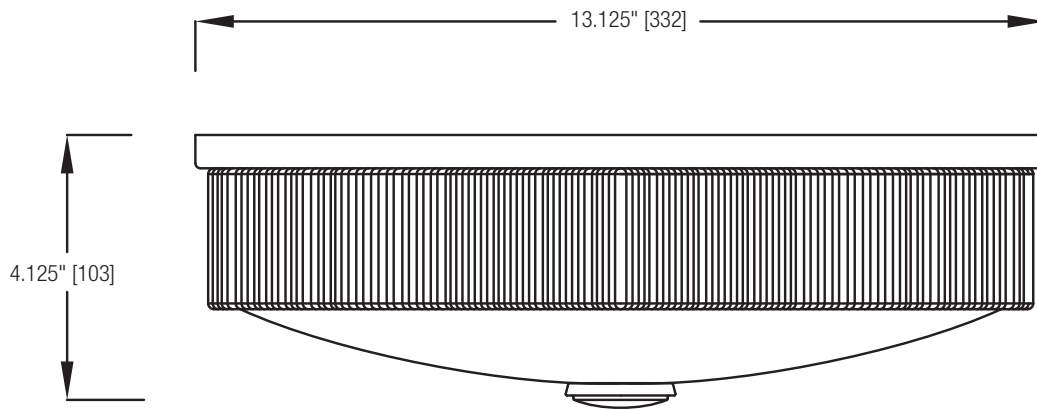

santiago FLUORESCENT CEILING MOUNT

SPECIFICATIONS

- CSA/US Listed (Dry Location)
- 120V Normal Power Factor
- Electronic Ballast

MODEL	FINISH	SHADE	No. OF LAMPS	LAMP TYPE	DIMENSIONS D x H
31244	Chrome	Black Synthetic String (With White Translucent Liner)	2	13W 4-pin Quad CFL *lamp not included	13.125" x 4.125"
31245	Champagne	Beige Synthetic String (With White Translucent Liner)	2	13W 4-pin Quad CFL *lamp not included	13.125" x 4.125"
31262	Brushed Nickel	White Linen (Hardbacked)	2	13W 4-pin Quad CFL *lamp not included	13.125" x 4.125"

Aluché™
LIGHTING

Aluche Lighting | 7711 East Pleasant Valley Rd. | Cleveland, Ohio 44131
1.800.306.3062 | 1.800.305.9564 FAX
www.aluchelighting.com

© Copyright All Rights Reserved. Aluche Lighting.
ST111833 | 5.2009 Release

A KICHLER® COMPANY