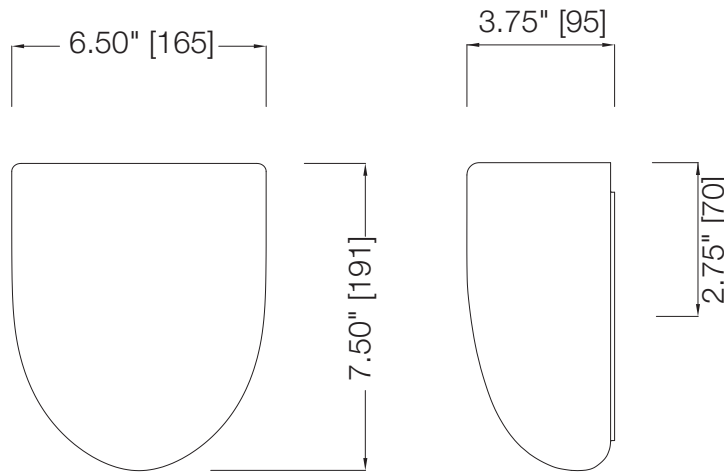

lima

FLUORESCENT WALL SCONCE

SPECIFICATIONS

- CUL Listed (Dry Location)
- ADA Compliant
- Replaceable Self-Ballasted CFL

MODEL	FINISH	DIFFUSER	No. OF LAMPS	LAMP TYPE	DIMENSIONS W x H x E
31312	White	Satin Cased Opal Glass	1	18W GU24 Flattened Spiral CFL *lamp not included	6.5" x 7.5" x 3.75"

Aluché
LIGHTING

Aluche Lighting™ | 7711 East Pleasant Valley Rd. | Cleveland, Ohio 44131
1.800.306.3062 | 1.800.305.9564 FAX
www.aluchelighting.com

© Copyright All Rights Reserved. Aluche Lighting.

ST111835 | 11.2009 Release

A KICHLER® COMPANY