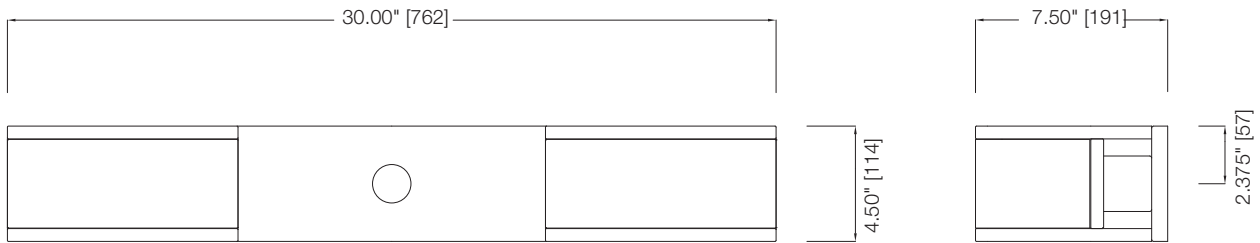

avro™

FLUORESCENT VANITY

SPECIFICATIONS

- CUL Listed (Damp Location)
- Replaceable Self-Ballasted CFL
- 3-Way Turn Switch On Wall Plate

MODEL	FINISH	DIFFUSER	No. OF LAMPS	LAMP TYPE	DIMENSIONS W x H x E
31327	Satin Nickel	Matte White Acrylic	2	18W GU24 Spiral CFL *lamp not included	30" x 4.5" x 7.5"

Aluche Lighting™ | 7711 East Pleasant Valley Rd. | Cleveland, Ohio 44131
1.800.306.3062 | 1.800.305.9564 FAX
www.aluchelighting.com

© Copyright All Rights Reserved. Aluche Lighting.
ST113892 | 11.2009 Release

A KICHLER® COMPANY