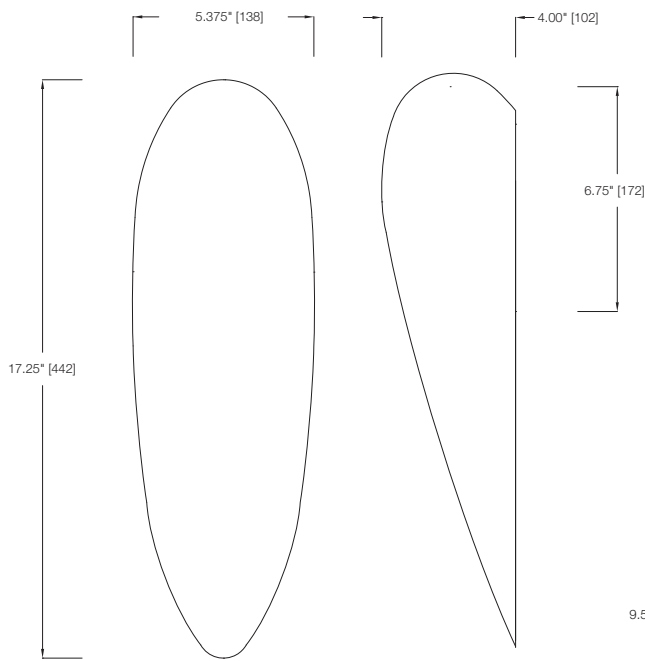

gialo FLUORESCENT WALL SCONCE

SPECIFICATIONS

- CSA/US Listed (Damp Location)
- ADA Compliant
- Replaceable Self-ballasted CFL
- 75° Supply Wire Required - For 31216 Only