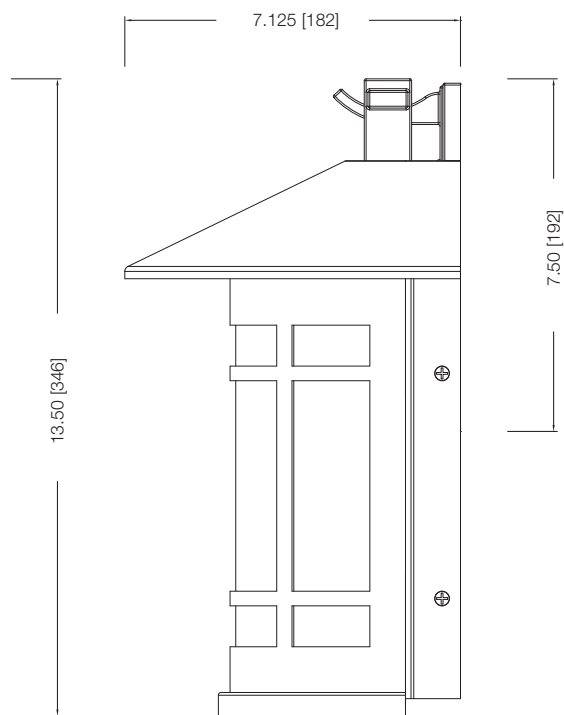

SPECIFICATIONS

- CSA/US Listed (Wet Location)
- Replaceable Self-ballasted CFL

MODEL	FINISH	DIFFUSER	No. OF LAMPS	LAMP TYPE	DIMENSIONS W x H x E
31190	Patina Bronze®	Seedy-Etched Glass	1	18W GU24 Spiral CFL *lamp not included	12" x 13.50" x 7.125"