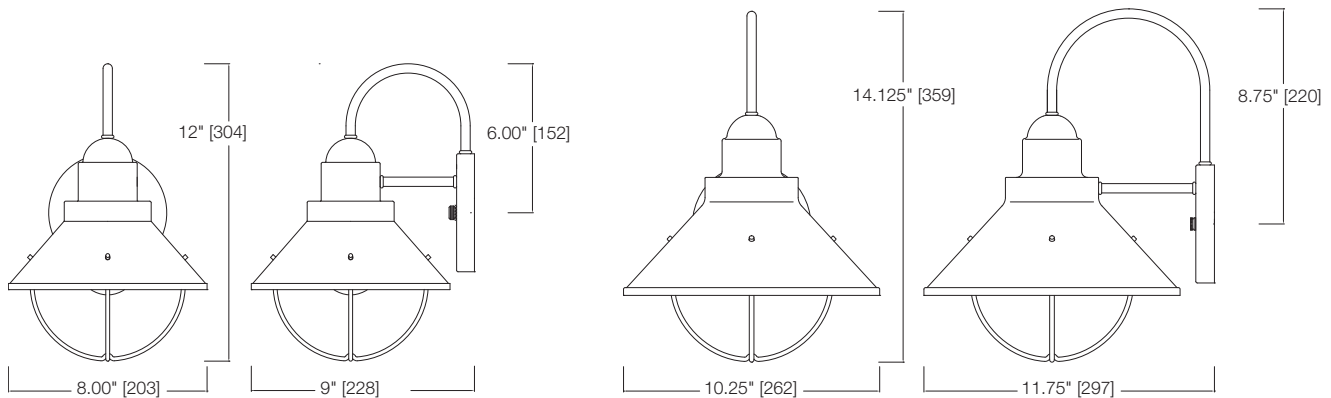

springfield

FLUORESCENT OUTDOOR WALL MOUNT

SPECIFICATIONS

- CSA/US Listed (Wet Location)
- Replaceable Ballast
- Lamp and GU24 Base Ballast Included

MODEL	FINISH	DIFFUSER	No. OF LAMPS	LAMP TYPE	DIMENSIONS W x H x E
31203	Brushed Nickel	N/A	1	13W PLA13 lamp and GU24 Base Ballast Included	6.125" x 7.125" x 6.5"
31204	Brushed Nickel	N/A	1	13W PLA13 lamp and GU24 Base Ballast Included	8" x 12" x 9"
31205	Brushed Nickel	N/A	1	18W PLG18 lamp and GU24 Base Ballast Included	10.25" x 14.125" x 11.75"

Aluché™
LIGHTING

Aluche Lighting™ | 7711 East Pleasant Valley Rd. | Cleveland, Ohio 44131
1.800.306.3062 | 1.800.305.9564 FAX
www.aluchelighting.com

© Copyright All Rights Reserved. Aluche Lighting.
ST111837 | 12.2008 Release

A KICHLER® COMPANY