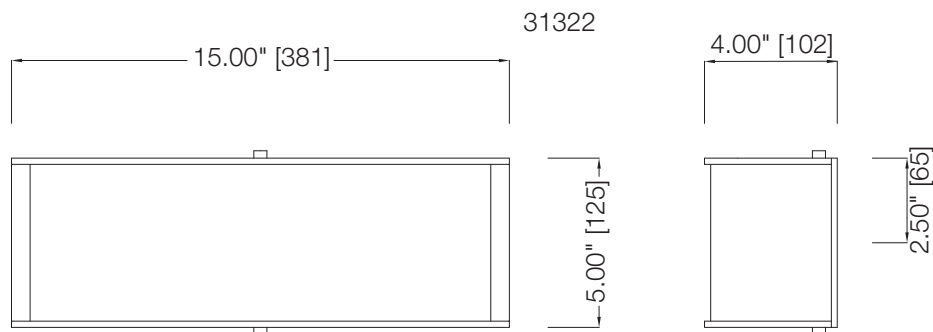

arcola™

FLUORESCENT WALL SCONCE

SPECIFICATIONS

- CUL Listed (Dry Location)
- ADA Compliant
- Replaceable Self-Ballasted CFL

MODEL	FINISH	DIFFUSER	No. OF LAMPS	LAMP TYPE	DIMENSIONS W x H x E
31322	Polished Nickel	Matte White Acrylic	1	18W GU24 Spiral CFL *lamp not included	15" x 5" x 4"

Aluche Lighting™ | 7711 East Pleasant Valley Rd. | Cleveland, Ohio 44131
1.800.306.3062 | 1.800.305.9564 FAX
www.aluchelighting.com

© Copyright All Rights Reserved. Aluche Lighting.
ST111835 | 11.2009 Release

A KICHLER® COMPANY