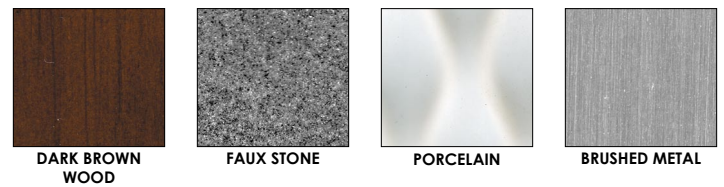

MESH

MISCELLANEOUS

FABRICS

Colors may vary from printed swatches

ABOUT

EMBRACE LIGHT

Fire Farm was started in 1991 by Adam Jackson Pollock and Benjamin Goldstone. Their passion for light developed from early experience with photography and experimental theater. They embraced this interest for light and began crafting lamps in Oakland, California. Ten years and many lamps later, Adam moved the factory to a new home in rural northeastern Iowa where production is currently headquartered.