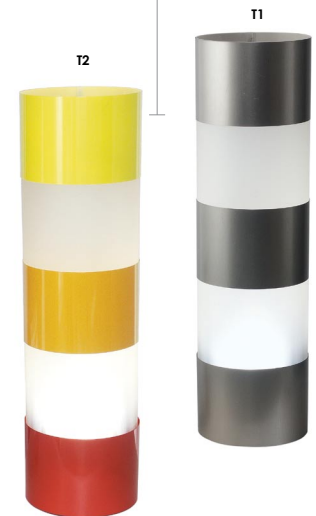

White with:
LATTE
ESPRESSO

1E-T

BOY! TABLE LAMP
34"H x 12.5"W
1 x 150w Medium Base Bulb
In-Line Hi/Lo Rotary Switch
Designer: Adam Jackson Pollock

The Sig comes in two color
combinations: Brushed Nickel
or Sunrise bands of color. Both
have a frosted plastic diffuser.