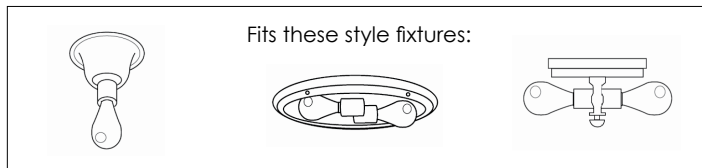

Fits these style fixtures: