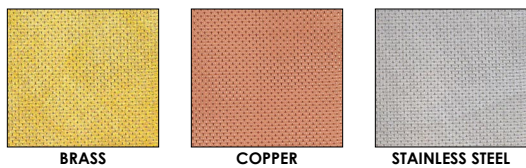

MESH

MISCELLANEOUS

FABRICS

Colors may vary from printed swatches

ABOUT

EMBRACE LIGHT

Fire Farm was started in 1991 by Adam Jackson Pollock and Benjamin Goldstone. Their passion for light developed from early experience with photography and experimental theater. They embraced this interest for light and began crafting lamps in Oakland, California. Ten years and many lamps later, Adam moved the factory to a new home in rural northeastern Iowa where production is currently headquartered.