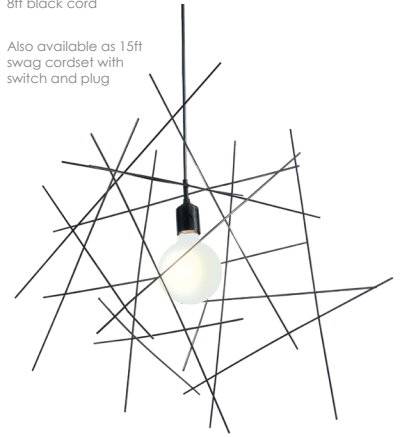

9Q-T

BORIS TABLE LAMP
14"H x 6"W
1 x 40w Candelabra Base Bulb
In-Line Hi/Lo Rotary Switch
Designer: Fire Farm

**SHADE
FRAME:**
(Additional
colors
available)

01
Black

Adjustable
8ft black cord

Also available as 15ft
swag cordset with
switch and plug