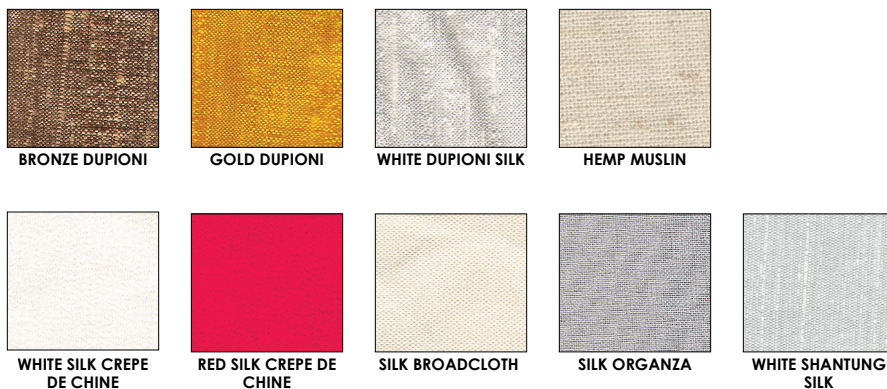

MESH

MISCELLANEOUS

FABRICS

Colors may vary from printed swatches

ABOUT

EMBRACE LIGHT

Fire Farm was started in 1991 by Adam Jackson Pollock and Benjamin Goldstone. Their passion for light developed from early experience with photography and experimental theater. They embraced this interest for light and began crafting lamps in Oakland, California. Ten years and many lamps later, Adam moved the factory to a new home in rural northeastern Iowa where production is currently headquartered.