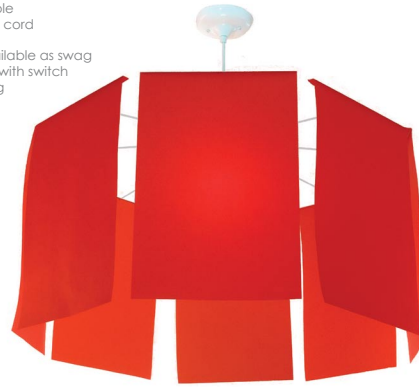

9R-C1

SMALL MEMO CHANDELIER
12.5"H x 21"W
1 x 150w Medium Base Bulb
Designers: Adam Jackson Pollock & Ben Goldstone

Adjustable
8ft white cord

Also available as swag
cordset with switch
and plug

Green
Orange
RED
White
Yellow
Printed Leaf

9R-C2

LARGE MEMO CHANDELIER
17"H x 30"W
1 x 150w Medium Base Bulb
Designers: Adam Jackson Pollock & Ben Goldstone

Wall sconce
sent with
all six inter-
changeable
shade
options.

Green
Orange
RED
White
Yellow
Printed Leaf

9R-S

MEMO WALL SCONCE
17"H x 11"W x 4"D
1 x 13w Compact Fluorescent Bulb
ADA Compliant
Designers: Adam Jackson Pollock
& Ben Goldstone

**CANOPY/
BACKPLATE:**

14
White

**PAPER
SHADE:**

Green

Orange

Red

White

Yellow

Leaf
Pattern

Made in
the USA