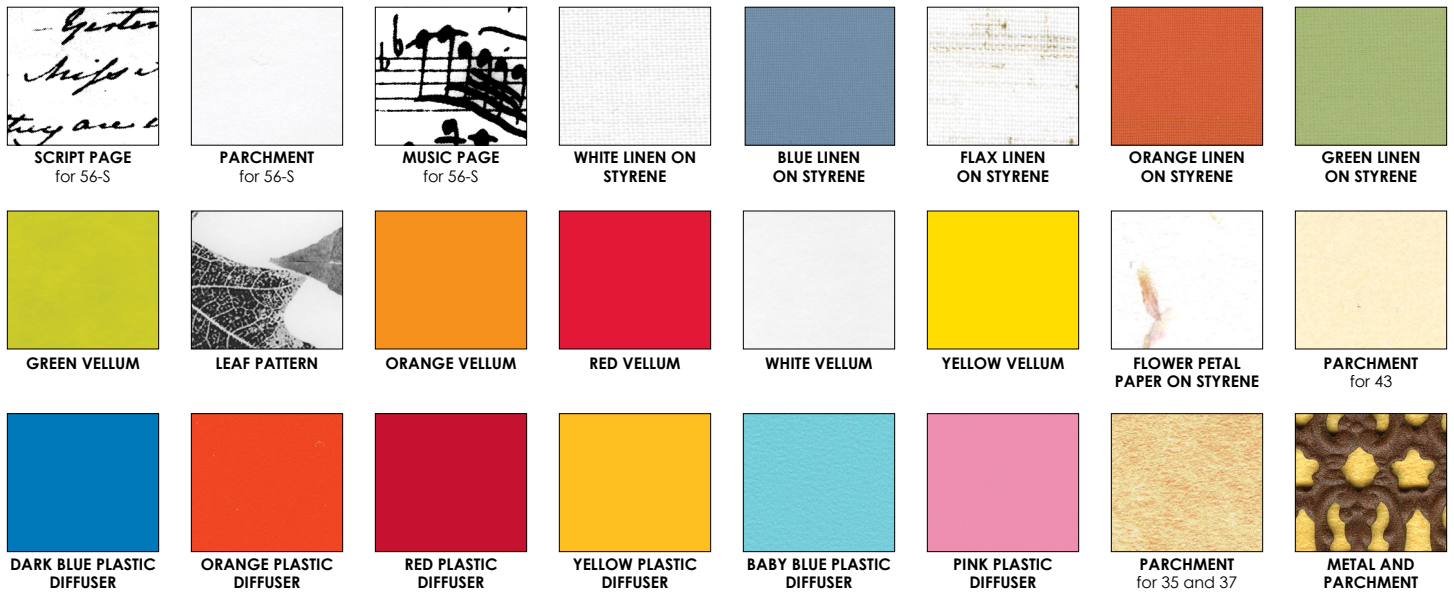

MESH

MISCELLANEOUS

FABRICS

Colors may vary from printed swatches

ABOUT

EMBRACE LIGHT

Fire Farm was started in 1991 by Adam Jackson Pollock and Benjamin Goldstone. Their passion for light developed from early experience with photography and experimental theater. They embraced this interest for light and began crafting lamps in Oakland, California. Ten years and many lamps later, Adam moved the factory to a new home in rural northeastern Iowa where production is currently headquartered.