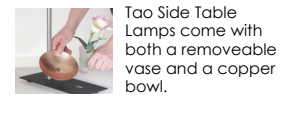

Made in the USA

WHITE LINEN ON STYRENE SHADE:

Vases and silk flowers are included and are removeable.

Tao Side Table Lamps come with both a removeable vase and a copper bowl.

STEM:

05
Silver

BACKPLATE OR BASE: