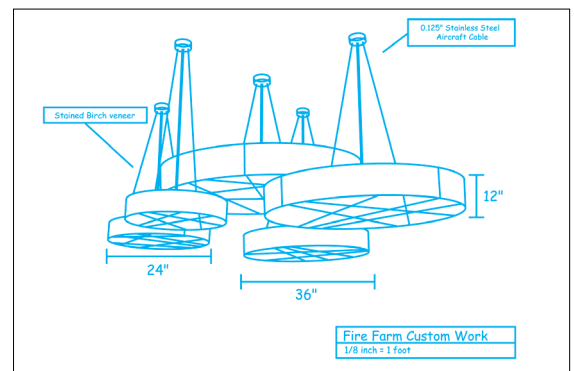

1

2

3

17' 10" ht
75 lbs

2' 7" ht
25 lbs

porcelain

WHITE
UNGLAZED
PORCELAIN
SHADE:

BRUSHED
NICKEL
STEM: