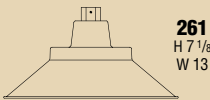

MOUNTING STYLES

SHADE STYLES

WIRE GUARDS

ORDER INFORMATION

To ensure prompt and efficient processing of your order, please follow the sequence in the example shown below.

37441 ABS 07-439-00
① ② ③ ④

- ① **MODEL NO. (Mounting Style)**
  37 - Mounting Bracket Arm
- ② **MODEL NO. (Spun Shade Style)**
  481 - Spun Aluminum Shade
- ③ **FINISH (See Page 3 for Selection)**
  ABS - Antique Brass
  RED is also available for RLM shades only.
- ④ **WIRE GUARD (Only if Applicable)**
  07-439-00 - Only for shade no. 441