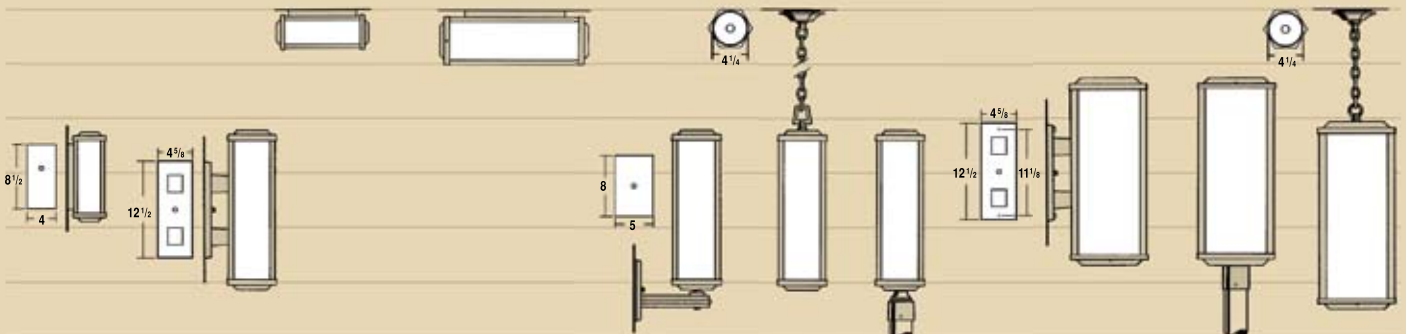

GEMINI 7800 Large

Standard - 7800 and 7900 - Two porcelain medium base sockets per fixture - 75w max. per socket • B7999 single candelabra socket 25w max. • Opal acrylic panels • Cast aluminum construction • All acrylic panels and finishes available - see page 75 for selection. Model B7999 photographed in White and models B7922, B7909 and B7830 in Black.