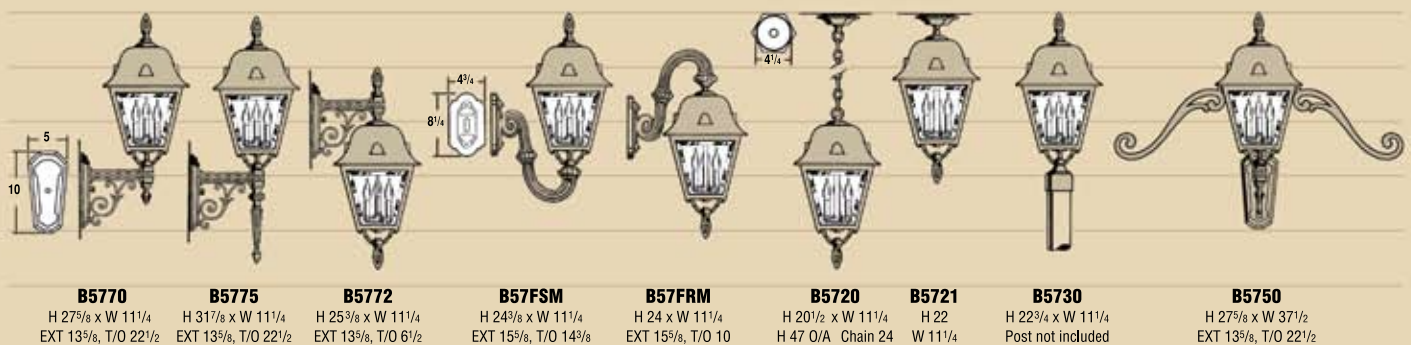

JEFFERSON 5800 Medium

Standard – 3-light painted candelabra candle cluster - 25 w. max. per socket • Clear beveled glass panels • Painted finials and spindles.

JEFFERSON 5700 Large

Standard – 4-light painted candelabra candle cluster - 25 w. max. per socket. (B5720, B5721, B5772, B57FRM 3-light) • Clear beveled glass panels • Painted finials and spindles • Painted candle cluster. • **Optional** – frosted chimney, brass holder.