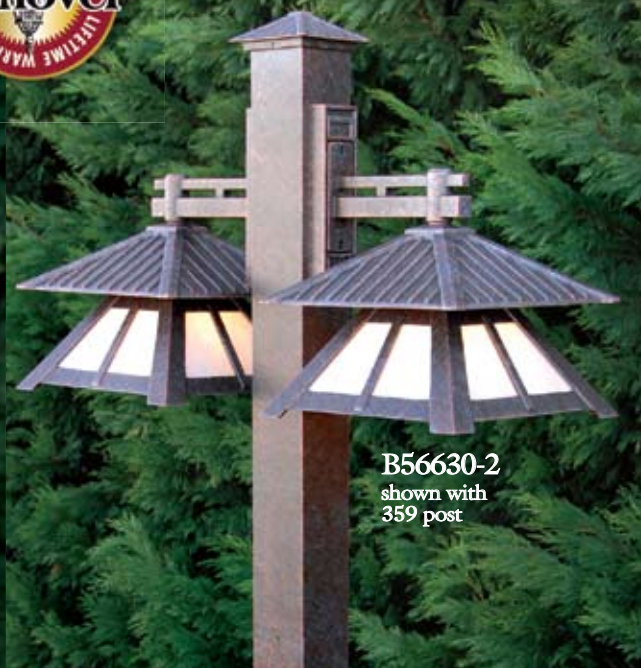

B56630-2
shown with
359 post