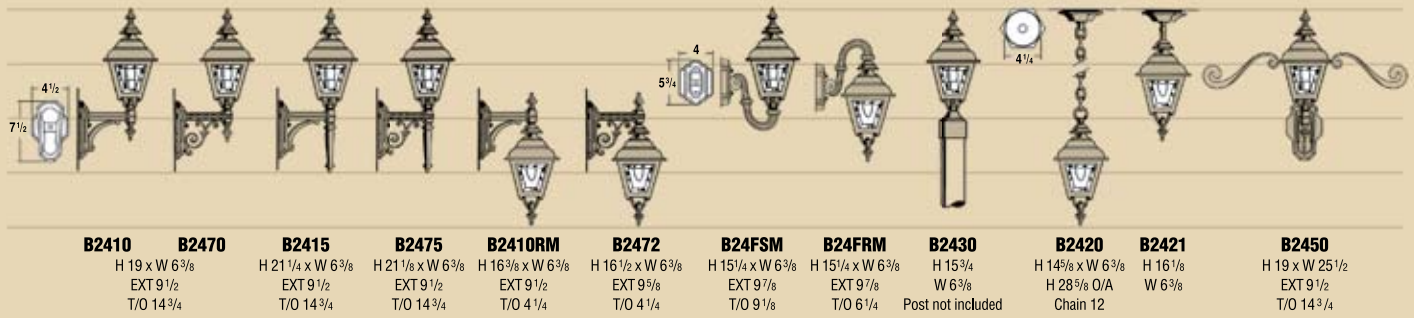

PLYMOUTH 2400 Small

Standard – Porcelain medium base socket with painted socket cover - 60 w. max. • Painted finials and spindles.

PLYMOUTH 9500 Medium

Standard – 3-candelabra sockets - 25 w. max. per socket • Painted candle cluster • Painted finials and spindles.