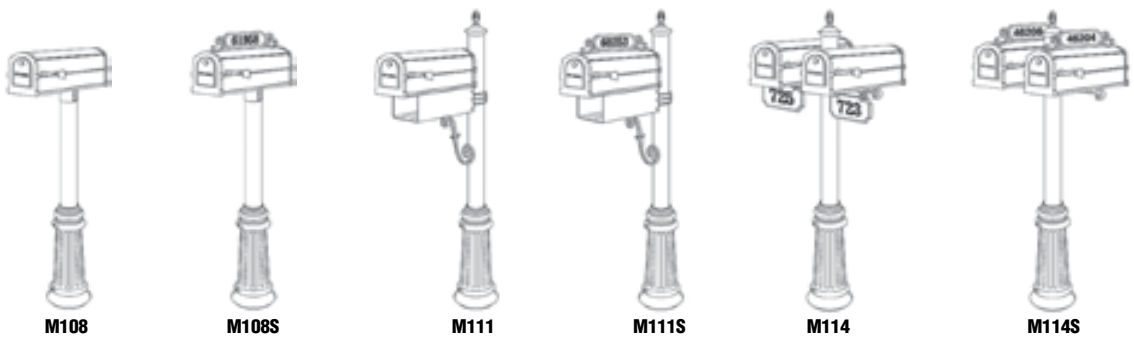

INVERNESS 3" Round Post

Box has cast aluminum ends and extruded middle.

Landscape Lighting

Enhance the beauty of your home while providing safety and security. Extend your living space by creating dramatic outdoor areas with our landscape lighting. Hanover Lantern offers a complete line of low voltage and line voltage landscape lighting.