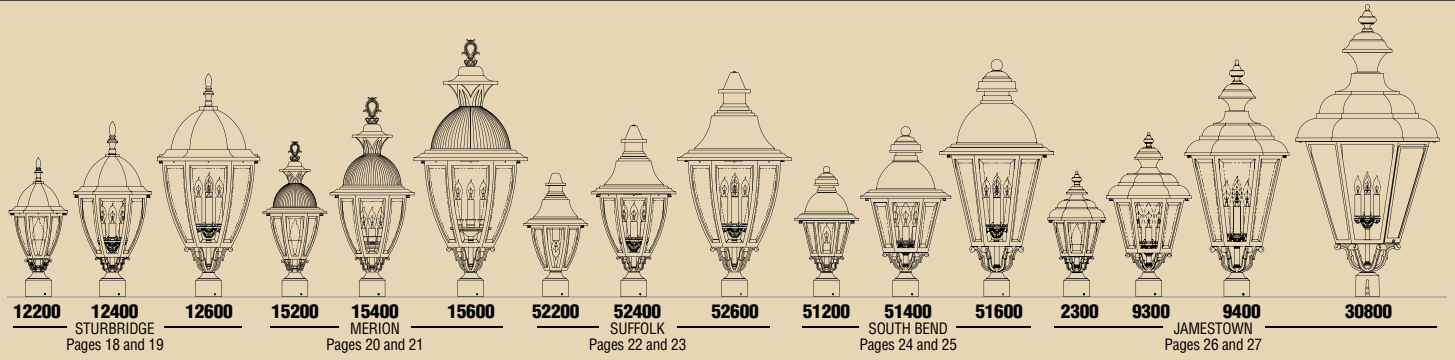

Choose the correct size **PIER MOUNT Manor Series**

B2560

B4160

B5560

B6160

Manor Series is just one of many styles offered by Hanover Lantern in 4 different sizes. Shown here in a pier mount configuration on a 30" square pier, size and scale of the fixture to its environment is crucial. If you still have doubts or questions, your local lighting showroom can help. Photographed in Ironstone.

Choose the correct size **WALL MOUNT South Bend Series**

B512FRM

B514FRM

B516FRM

B516FSM

Consumers often make the mistake of selecting outdoor lighting fixtures that are too small. The photos above show different size fixtures of the same design in the identical installation. Let your eyes be the judge. One size does not fit all! Photographed in Verde Copper.

LANTERN INDEX

ORDER INFORMATION

FIXTURE DIMENSION CODE (in inches)

- H** - Overall Fixture Height
- W** - Lantern Width
- EXT** - Total Extension from Wall
- T/O** - Top of Lantern to Center of Outlet Box
- O/A** - Overall Height with Chain
- O/A** - Overall Height