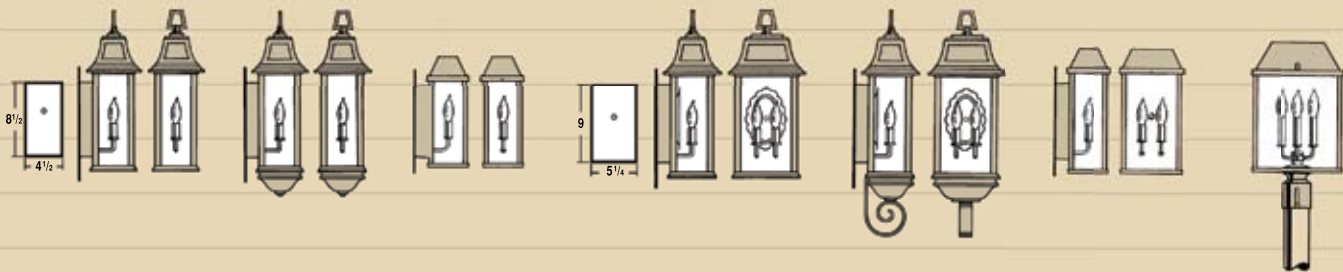

B8901

H 17³/₄ x W 6⁵/₈
EXT 7¹/₄, T/O 11

B8902

H 20¹/₈ x W 6⁵/₈
EXT 7¹/₄, T/O 11

B8903

H 13¹/₄ x W 6⁵/₈
EXT 6¹/₂, T/O 6⁵/₈

B8501

H 18⁷/₈ x W 9
EXT 7, T/O 12

B8502

H 25 x W 9
EXT 7, T/O 12

B8503

H 14³/₄ x W 7³/₄
EXT 6¹/₂, T/O 8

B8538

H 19³/₄ x W 11
Post not included
4-lamp candle cluster