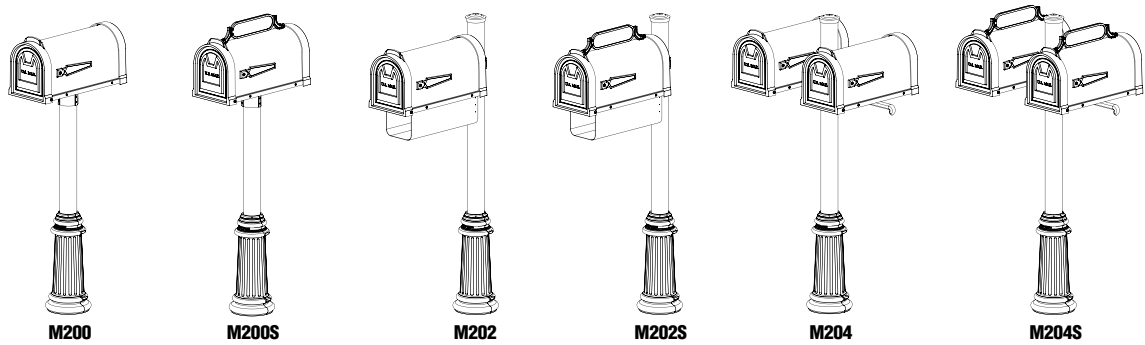

INVERNESS 3" Round Post

Box has cast aluminum ends and extruded middle.

Landscape Lighting

Enhance the beauty of your home while providing safety and security. Extend your living space by creating dramatic outdoor areas with our landscape lighting. Hanover Lantern offers a complete line of low voltage and line voltage landscape lighting.