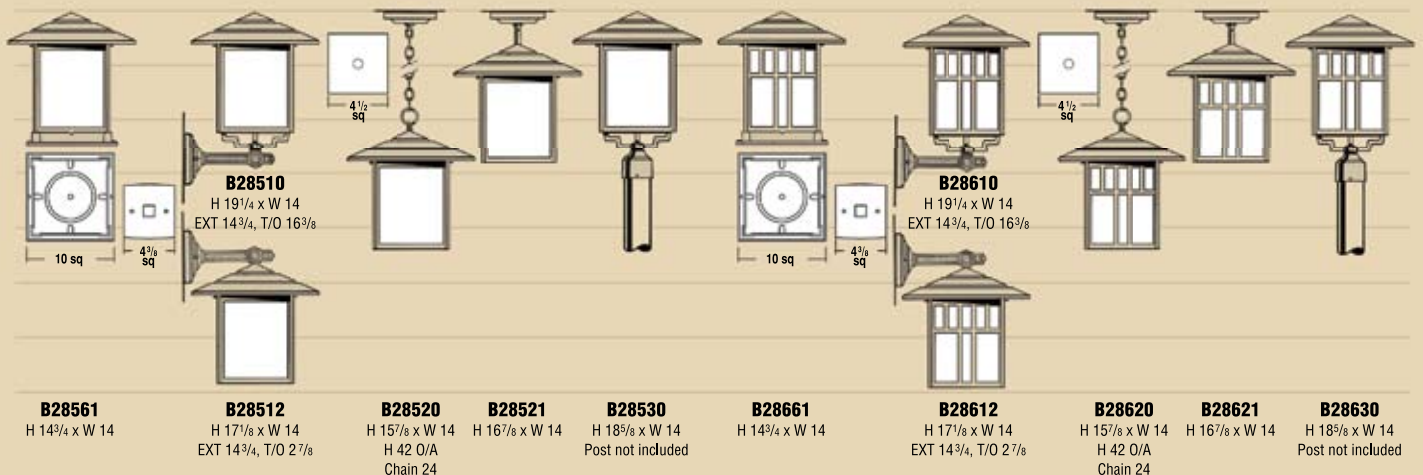

INDIAN WELLS 28500 *Large*

INDIAN WELLS 28600 *Large*

Standard - Porcelain medium base sockets - (28500 and 28600) 75w max. per socket • Opalescent honey glass or white iridescent glass panels
• Cast aluminum construction • All finishes and panels available (beveled glass not available) see page 75 for selection.