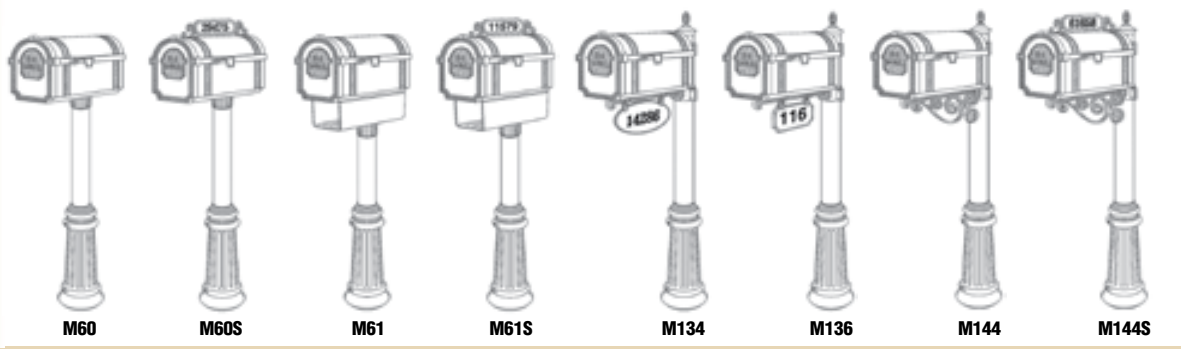

PINE VALLEY 3" Round Post