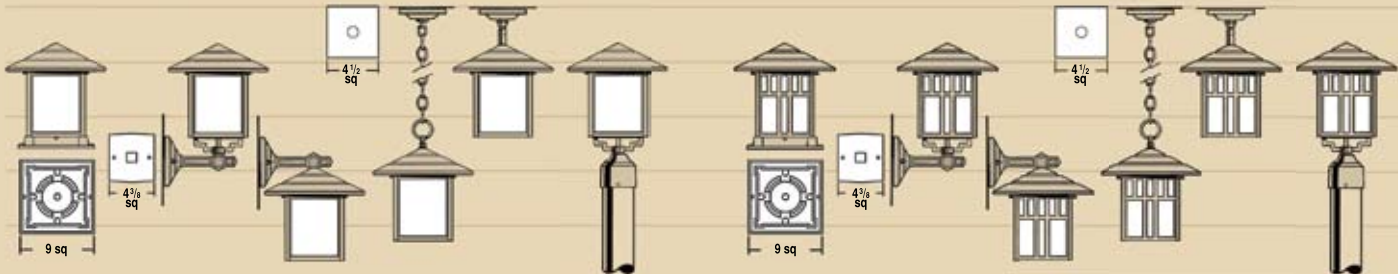

B28361 H 9⁷/₈ x W 9¹/₈	B28310 H 13³/₈ x W 9¹/₈ EXT 9⁵/₈, T/O 11	B28312 H 11³/₄ x W 9¹/₈ EXT 9⁵/₈, T/O 2¹/₄	B28320 H 11¹/₄ x W 9¹/₈ H 24¹/₄ O/A Chain 12	B28321 H 12 W 9¹/₈	B28330 H 13¹/₂ x W 9¹/₈ Post not included	B28461 H 9⁷/₈ x W 9¹/₈	B28410 H 13³/₈ x W 9¹/₈ EXT 9⁵/₈, T/O 11	B28412 H 11³/₄ x W 9¹/₈ EXT 9⁵/₈, T/O 2¹/₄	B28420 H 11¹/₄ x W 9¹/₈ H 24¹/₄ O/A Chain 12	B28421 H 12 W 9¹/₈	B28430 H 13¹/₂ x W 9¹/₈ Post not included