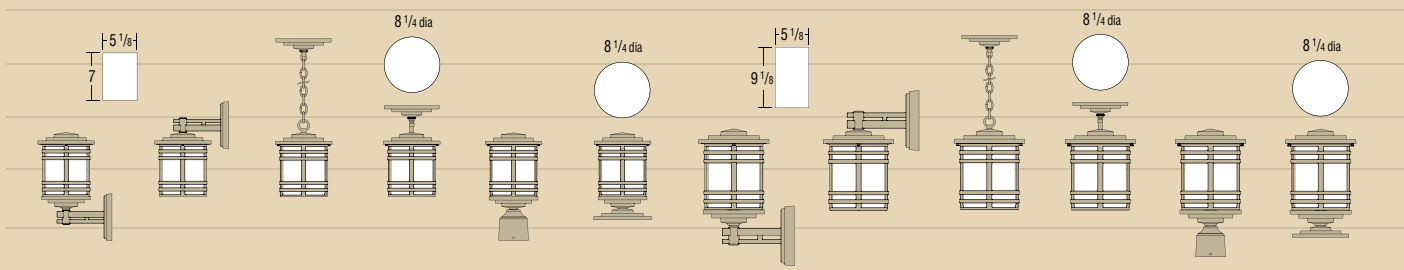

Choose the correct size **PIER MOUNT Manor Series**

B2560

B4160

B5560

B6160

Manor Series is just one of many styles offered by Hanover Lantern in 4 different sizes. Shown here in a pier mount configuration on a 30" square pier, size and scale of the fixture to its environment is crucial. If you still have doubts or questions, your local lighting showroom can help. Photographed in Ironstone.

B55210

B55230ES

3 B55210 IRN OA NA

① ② ③ ④ ⑤

1 - Quantity 2 - Model Number 3 - Finish Code
4 - Panel Code 5 - Wattage, Lamping or Other Options

AERIAL 55200 Small

AERIAL 55400 Medium

Standard - Porcelain medium base socket with painted socket cover - (B55200) 60w max. (B55400) 150w max. • Cast aluminum construction
• Opal acrylic globe • All finishes available - see page 75 for selection.