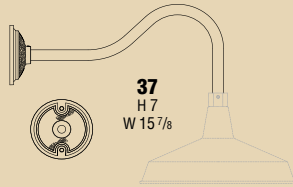

MOUNTING STYLES

SHADE STYLES