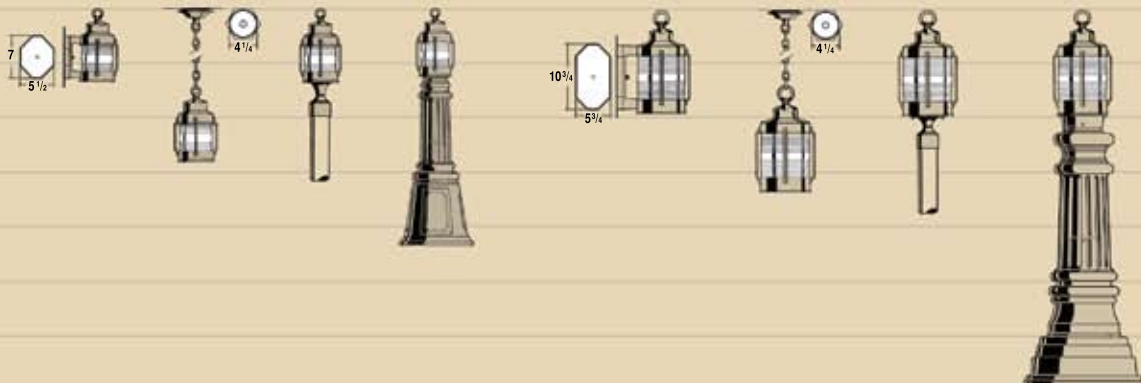

B8609	B8620	B8630	B8646	B9009	B9020	B9030	B9046
H 12 x W 6³/₄	H 11⁷/₈ x W 6⁵/₈	H 17¹/₂ x W 6³/₄	H 41³/₄ x W 13³/₈	H 16¹/₂ x W 9¹/₄	H 16¹/₄ x W 9³/₈	H 21¹/₂ x W 9¹/₄	H 61³/₄ x W 18¹/₂
EXT 8³/₄, T/O 8	H 25³/₄ O/A, Chain 12	Post not included	Anchor base with 7" dia. bolt circle. (Four bolts supplied)	EXT 12, T/O 11	H 30 O/A, Chain 12	Post not included	Anchor base with 14" dia. bolt circle. (Four bolts supplied)