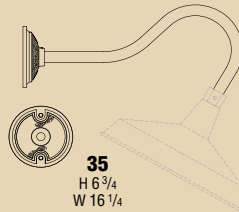

MOUNTING STYLES

SHADE STYLES