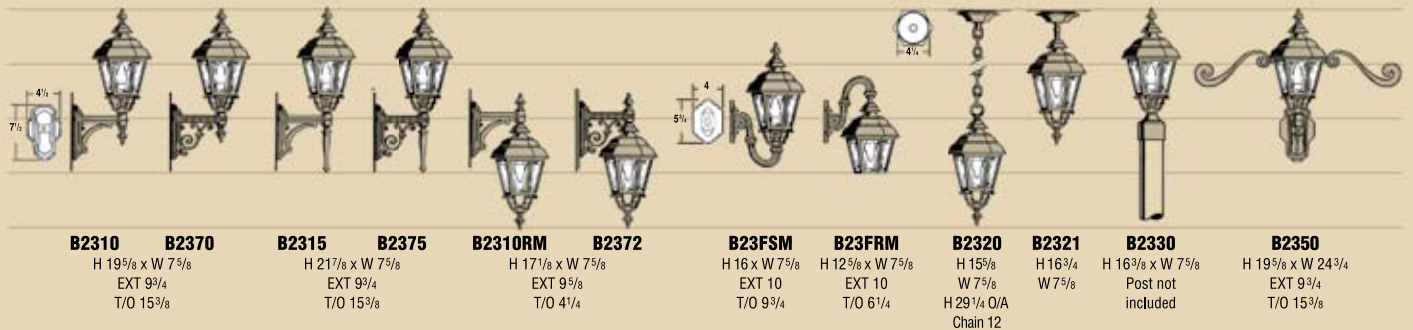

JAMESTOWN 9300 Medium

Standard – 3-candelabra sockets - 25 w. max. per socket • Clear beveled glass panels • Painted finials and spindles • Painted candle cluster.

JAMESTOWN 9400 Large

Standard – 4-candelabra sockets (B9420, B9421, B94FRM 3-candelabra sockets) - 25 w. max. per socket • Clear beveled glass panels • Painted finials and spindles • Painted candle cluster.