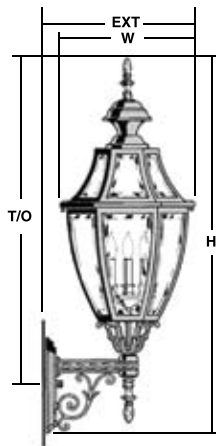

Choose the correct size **PIER MOUNT Manor Series**

B2560

B4160

B5560

B6160

Manor Series is just one of many styles offered by Hanover Lantern in 4 different sizes. Shown here in a pier mount configuration on a 30" square pier, size and scale of the fixture to its environment is crucial. If you still have doubts or questions, your local lighting showroom can help. Photographed in Ironstone.

Choose the correct size **WALL MOUNT South Bend Series**

B512FRM

B514FRM

B516FRM

B516FSM

Consumers often make the mistake of selecting outdoor lighting fixtures that are too small. The photos above show different size fixtures of the same design in the identical installation. Let your eyes be the judge. One size does not fit all! Photographed in Verde Copper.

LANTERN INDEX

ORDER INFORMATION

FIXTURE DIMENSION CODE (in inches)

- H** - Overall Fixture Height
- W** - Lantern Width
- EXT** - Total Extension from Wall
- T/O** - Top of Lantern to Center of Outlet Box
- O/A** - Overall Height with Chain
- O/A** - Overall Height