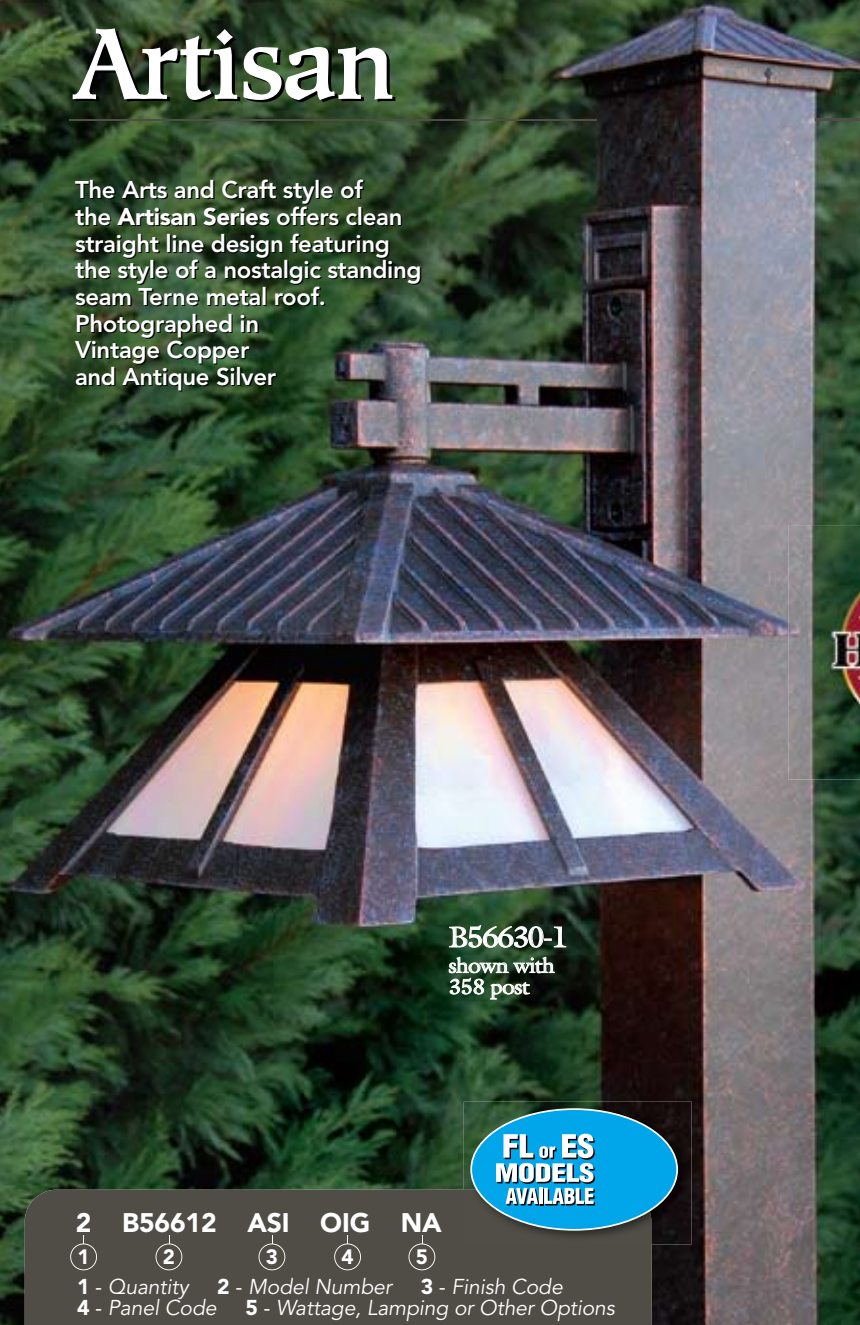

Artisan

The Arts and Craft style of the Artisan Series offers clean straight line design featuring the style of a nostalgic standing seam Terne metal roof. Photographed in Vintage Copper and Antique Silver

B56630-1
shown with
358 post

FL or ES MODELS AVAILABLE