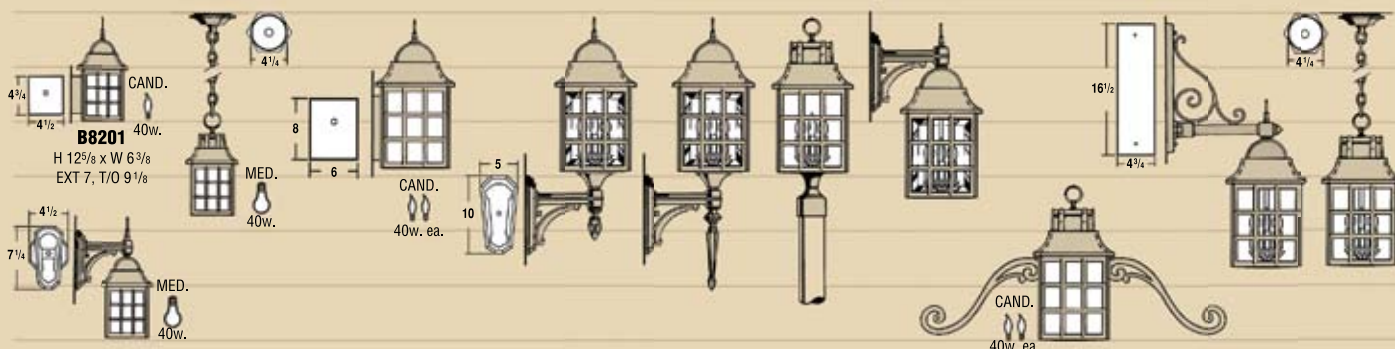

★ B8212RM	B8220	B8301	★ B8310	★ B8315	B8330	★ B8312RM	B8350	B8325	B8320
H 14³/₈	H 12⁵/₈	H 18¹/₈	H 28¹/₄	H 32¹/₂	H 23¹/₈	H 20¹/₂	H 18¹/₈	H 29⁵/₄	H 18¹/₈
W 6³/₈	W 6³/₈	W 9⁵/₈	W 9⁵/₈	W 9⁵/₈	W 9⁵/₈	W 9⁵/₈	W 9³/₄	W 9³/₄	W 9³/₄
EXT 9⁵/₈	H 27¹/₈ O/A	EXT 10¹/₄	EXT 12⁷/₈	EXT 12⁷/₈	Post not included	EXT 12⁷/₈	EXT 10¹/₈	EXT 17¹/₄	H 44³/₄ O/A
T/O 4¹/₄	Chain 12	T/O 12³/₈	T/O 23¹/₈	T/O 23¹/₈		T/O 5¹/₂	T/O 12³/₈	T/O 13¹/₄	Chain 24