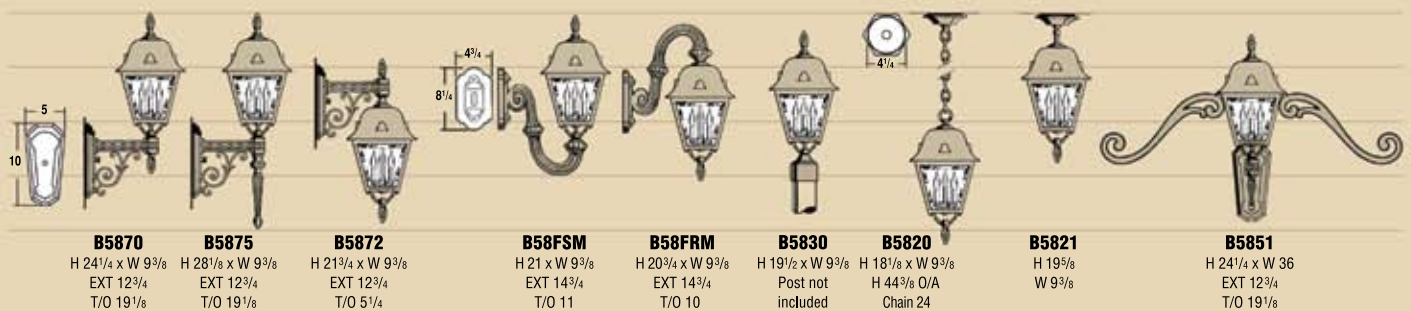

JEFFERSON 5600 Small

Standard – Porcelain medium base socket with painted socket cover - 60 w. max. • Clear beveled panels • Painted finials and spindles.
■ B9911 - medium base socket with painted socket cover-60 w. max. • Clear textured acrylic panels.

JEFFERSON 5800 Medium

Standard – 3-light painted candelabra candle cluster - 25 w. max. per socket • Clear beveled glass panels • Painted finials and spindles.

JEFFERSON 5700 Large

Standard – 4-light painted candelabra candle cluster - 25 w. max. per socket. (B5720, B5721, B5772, B57FRM 3-light) • Clear beveled glass panels • Painted finials and spindles • Painted candle cluster. • **Optional** – frosted chimney, brass holder.

GRANDE JEFFERSON 8400

Standard – 4-light painted candelabra candle cluster - 25 w. max. per socket (3-light B8420-1) • Clear acrylic panels. **Optional** – frosted chimney, brass holder.

Standard on all fixtures above • Cast aluminum construction • Clear acrylic panels (except as noted above)
• All panels and finishes available - see page 75 for selection. Higher wattages may be used *only* with glass panels installed.