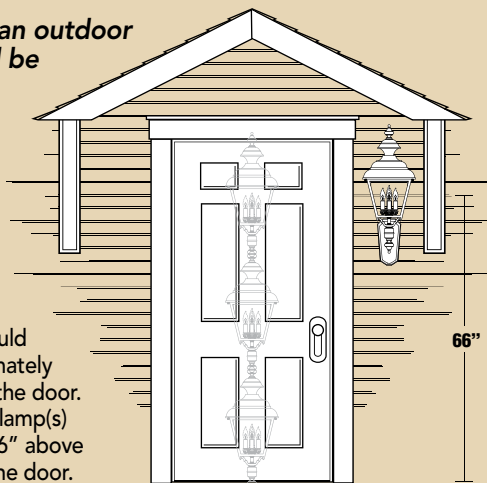

The height of an outdoor lantern should be based on the height of the door.

When only one lantern is used at the door, it should measure approximately 1/3 the height of the door. The center of the lamp(s) should measure 66" above the threshold of the door.