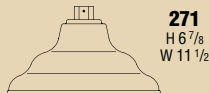

MOUNTING STYLES

SHADE STYLES

WIRE GUARDS

ORDER INFORMATION

To ensure prompt and efficient processing of your order, please follow the sequence in the example shown below.

37441 ABS 07-439-00
① ② ③ ④

- ① **MODEL NO. (Mounting Style)**
  37 - Mounting Bracket Arm
- ② **MODEL NO. (Spun Shade Style)**
  481 - Spun Aluminum Shade
- ③ **FINISH (See Page 3 for Selection)**
  ABS - Antique Brass
  RED is also available for RLM shades only.
- ④ **WIRE GUARD (Only if Applicable)**
  07-439-00 - Only for shade no. 441