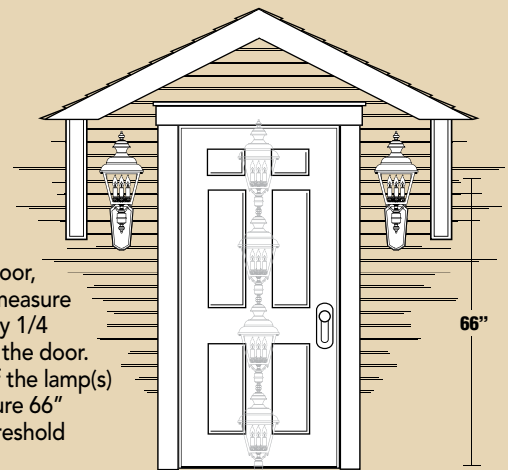

All fasteners are brass with a Black oxide coating except White and Almond finishes; supplied with Brass fasteners.

HELPFUL SIZING FOR AN OUTDOOR LANTERN

Selecting the correct size lantern can sometimes pose a challenge. Use the following guidelines to help determine what's best for your application.

The height of an outdoor lantern should be based on the height of the door.

When only one lantern is used at the door, it should measure approximately 1/3 the height of the door. The center of the lamp(s) should measure 66" above the threshold of the door.

When two lanterns are used at the door, they should measure approximately 1/4 the height of the door. The center of the lamp(s) should measure 66" above the threshold of the door.

Artisan

The Arts and Craft style of the Artisan Series offers clean straight line design featuring the style of a nostalgic standing seam Terne metal roof. Photographed in Vintage Copper and Antique Silver