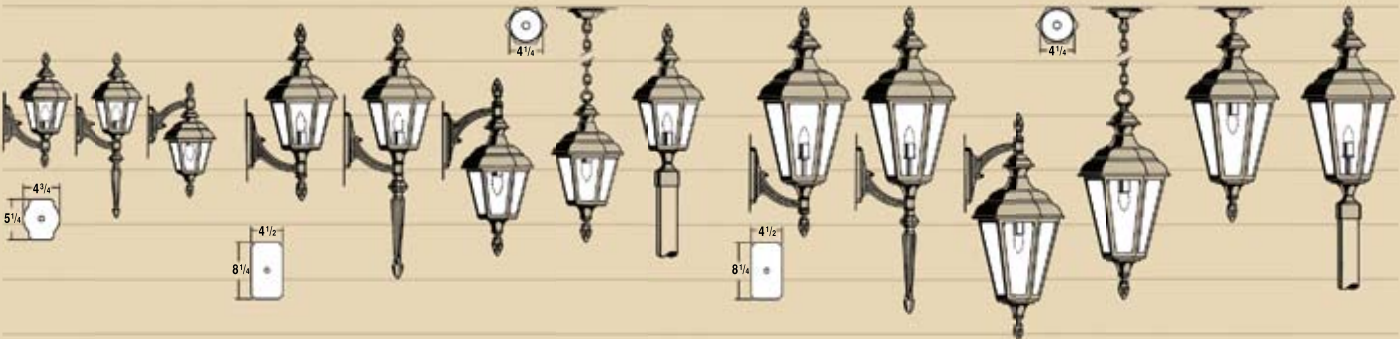

B9922	B9924	B9923	B9932	B9934	B9933	B9936	B9935	B9962	B9964	B9963	B9966	B9967	B9965
H 15⁷/₈	H 23¹/₂	H 15⁷/₈	H 24¹/₂	H 35³/₄	H 24¹/₂	H 20⁷/₈	H 22	H 33¹/₈	H 44³/₈	H 33¹/₈	H 30³/₈	H 35³/₄	H 30³/₈
W 7⁵/₈	W 7⁵/₈	W 7⁵/₈	W 11¹/₈	W 11¹/₈	W 11¹/₈	W 11¹/₈	W 11¹/₈	W 13⁵/₈	W 13⁵/₈	W 13⁵/₈	W 13⁵/₈	W 13⁵/₈	W 13⁵/₈
EXT 9¹/₄	EXT 9¹/₄	EXT 9¹/₄	EXT 12¹/₄	EXT 12¹/₄	EXT 12¹/₄	H 47¹/₂ O/A	Post not included	EXT 13³/₈	EXT 13³/₈	EXT 13³/₈	H 57⁷/₈ O/A		Post not included
T/O 9³/₄	T/O 9³/₄	T/O 6¹/₈	T/O 16⁷/₈	T/O 16⁷/₈	T/O 8³/₄	Chain 24		T/O 24³/₈	T/O 24³/₈	T/O 8³/₄	Chain 24