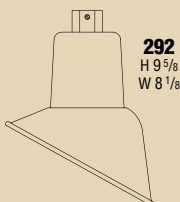

37241WG
shown in Shadow Rust

37492
shown in Forest Green

MOUNTING STYLES

SHADE STYLES

WIRE GUARDS

ORDER INFORMATION

To ensure prompt and efficient processing of your order, please follow the sequence in the example shown below.