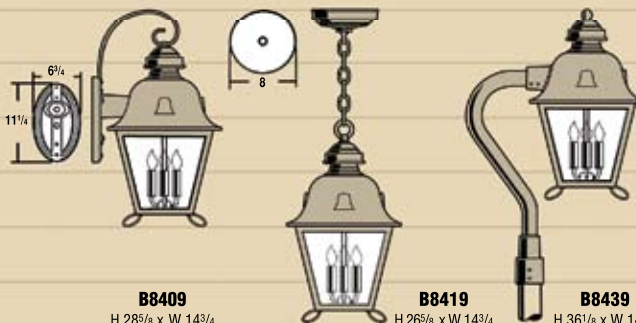

B8409
H 28⁵/₈ x W 14³/₄
EXT 16³/₄, T/O 12

B8419
H 26⁵/₈ x W 14³/₄
H 53³/₄ O/A, Chain 24

B8439
H 36¹/₈ x W 14³/₄
Post not included