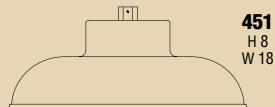

MOUNTING STYLES

SHADE STYLES

WIRE GUARDS

ORDER INFORMATION

To ensure prompt and efficient processing of your order, please follow the sequence in the example shown below.

37441 ABS 07-439-00
① ② ③ ④

- ① **MODEL NO. (Mounting Style)**
  37 - Mounting Bracket Arm
- ② **MODEL NO. (Spun Shade Style)**
  481 - Spun Aluminum Shade
- ③ **FINISH (See Page 3 for Selection)**
  ABS - Antique Brass
  RED is also available for RLM shades only.
- ④ **WIRE GUARD (Only if Applicable)**
  07-439-00 - Only for shade no. 441