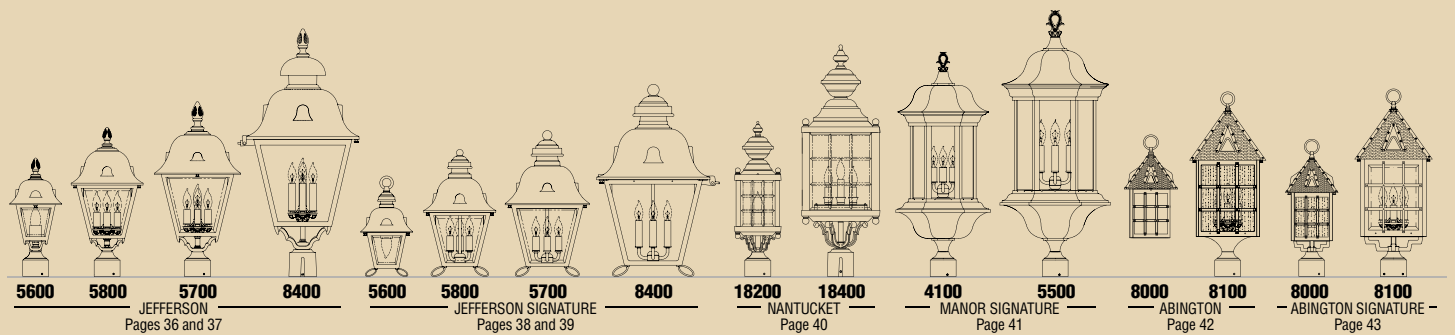

Choose the correct size **PIER MOUNT Manor Series**

B2560

B4160

B5560

B6160

Manor Series is just one of many styles offered by Hanover Lantern in 4 different sizes. Shown here in a pier mount configuration on a 30" square pier, size and scale of the fixture to its environment is crucial. If you still have doubts or questions, your local lighting showroom can help. Photographed in Ironstone.

Choose the correct size **WALL MOUNT South Bend Series**

B512FRM

B514FRM

B516FRM

B516FSM

Consumers often make the mistake of selecting outdoor lighting fixtures that are too small. The photos above show different size fixtures of the same design in the identical installation. Let your eyes be the judge. One size does not fit all! Photographed in Verde Copper.

LANTERN INDEX

ORDER INFORMATION

FIXTURE DIMENSION CODE (in inches)

- H** - Overall Fixture Height
- W** - Lantern Width
- EXT** - Total Extension from Wall
- T/O** - Top of Lantern to Center of Outlet Box
- O/A** - Overall Height with Chain
- O/A** - Overall Height