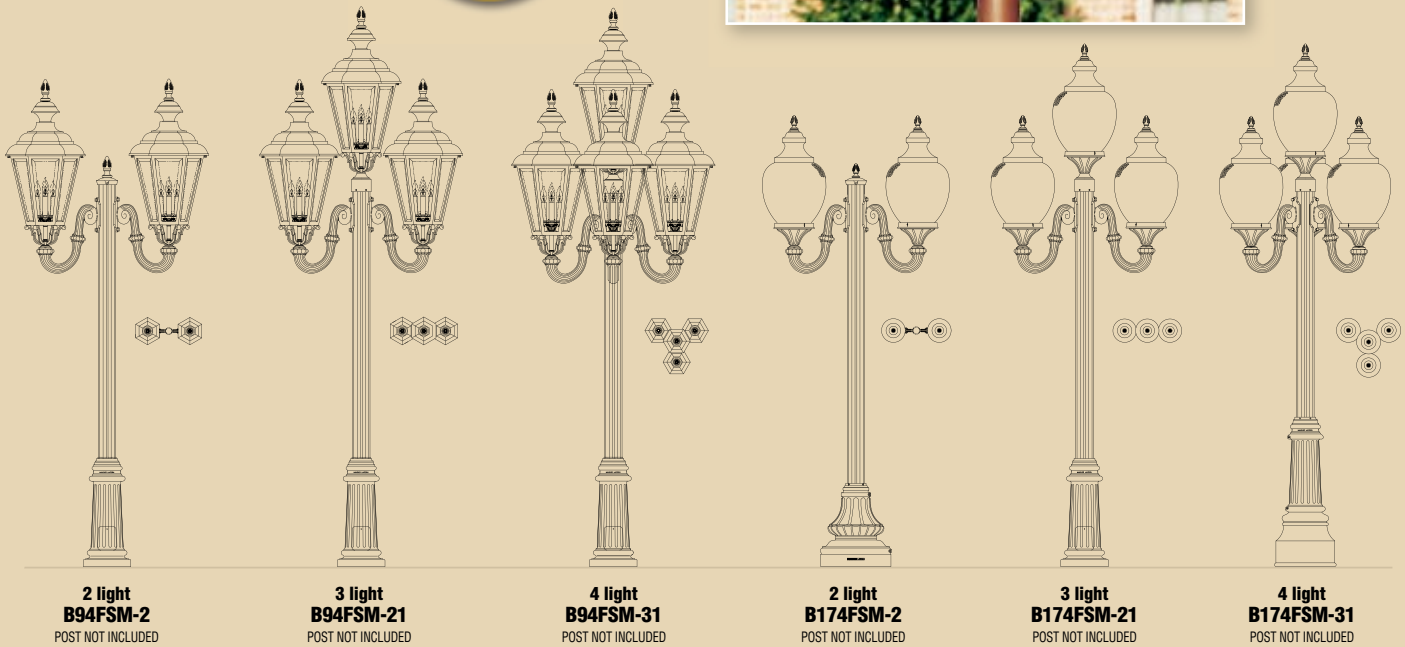

B174FSM-2

2 light
B94FSM-2
POST NOT INCLUDED

3 light
B94FSM-21
POST NOT INCLUDED

4 light
B94FSM-31
POST NOT INCLUDED

2 light
B174FSM-2
POST NOT INCLUDED

3 light
B174FSM-21
POST NOT INCLUDED

4 light
B174FSM-31
POST NOT INCLUDED

Please contact factory for options. *Note: Posts must be ordered separate and have special machining for each application.*