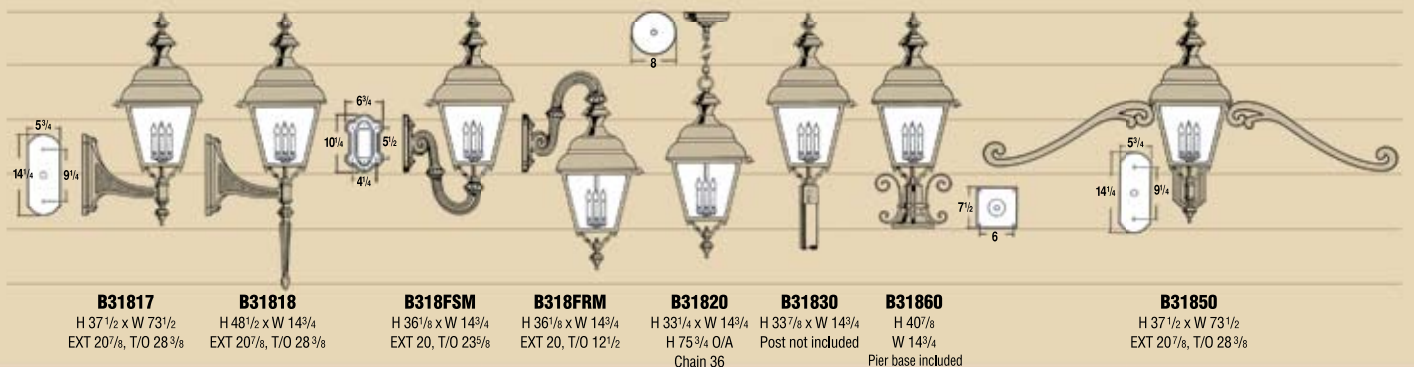

GRANDE PLYMOUTH 31800 X-Large

Standard – 4 light painted candelabra candle cluster - 40 w. max. per socket (3 light B31820, B318FRM) • Clear acrylic panels (acrylic panels only).