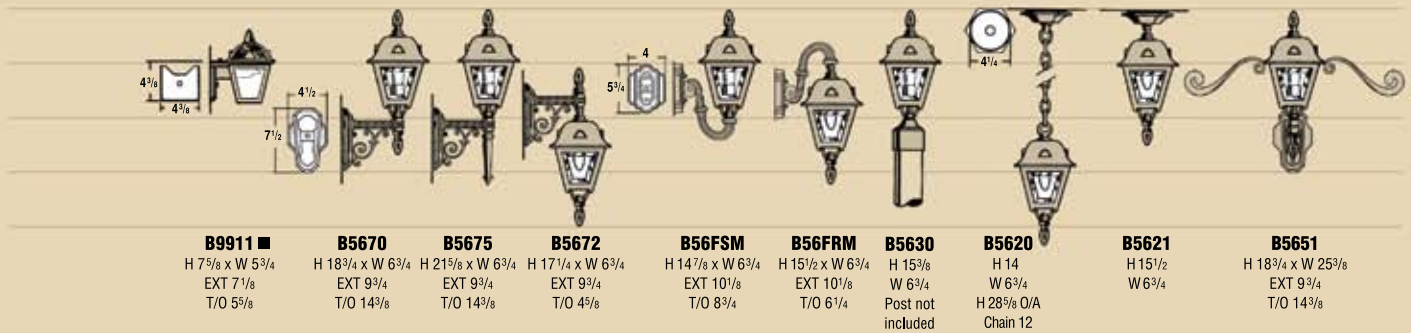

JEFFERSON 5600 Small

Standard – Porcelain medium base socket with painted socket cover - 60 w. max. • Clear beveled panels • Painted finials and spindles.
■ B9911 - medium base socket with painted socket cover-60 w. max. • Clear textured acrylic panels.

JEFFERSON 5800 Medium

Standard – 3-light painted candelabra candle cluster - 25 w. max. per socket • Clear beveled glass panels • Painted finials and spindles.