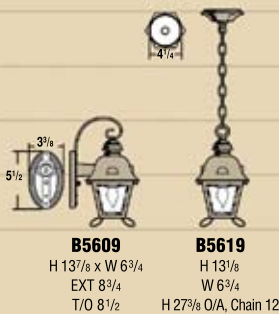

JEFFERSON SIGNATURE 5600 *Small*

Standard – Porcelain medium base socket with painted socket cover - 60 w. max. • Clear beveled panels.

B5609
H 13¹/₈ x W 6³/₄
EXT 8³/₄
T/O 8¹/₂

B5619
H 13¹/₈
W 6³/₄
H 27³/₈ O/A, Chain 12

JEFFERSON SIGNATURE 5800 *Medium*

Standard – 3-light painted candelabra candle cluster - 25 w. max. per socket • Clear beveled glass panels.