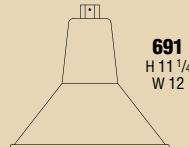

MOUNTING STYLES

SHADE STYLES

WIRE GUARDS

ORDER INFORMATION

To ensure prompt and efficient processing of your order, please follow the sequence in the example shown below.

37441 ABS 07-439-00
① ② ③ ④

- ① **MODEL NO. (Mounting Style)**
  37 - Mounting Bracket Arm
- ② **MODEL NO. (Spun Shade Style)**
  481 - Spun Aluminum Shade
- ③ **FINISH (See Page 3 for Selection)**
  ABS - Antique Brass
  RED is also available for RLM shades only.
- ④ **WIRE GUARD (Only if Applicable)**
  07-439-00 - Only for shade no. 441