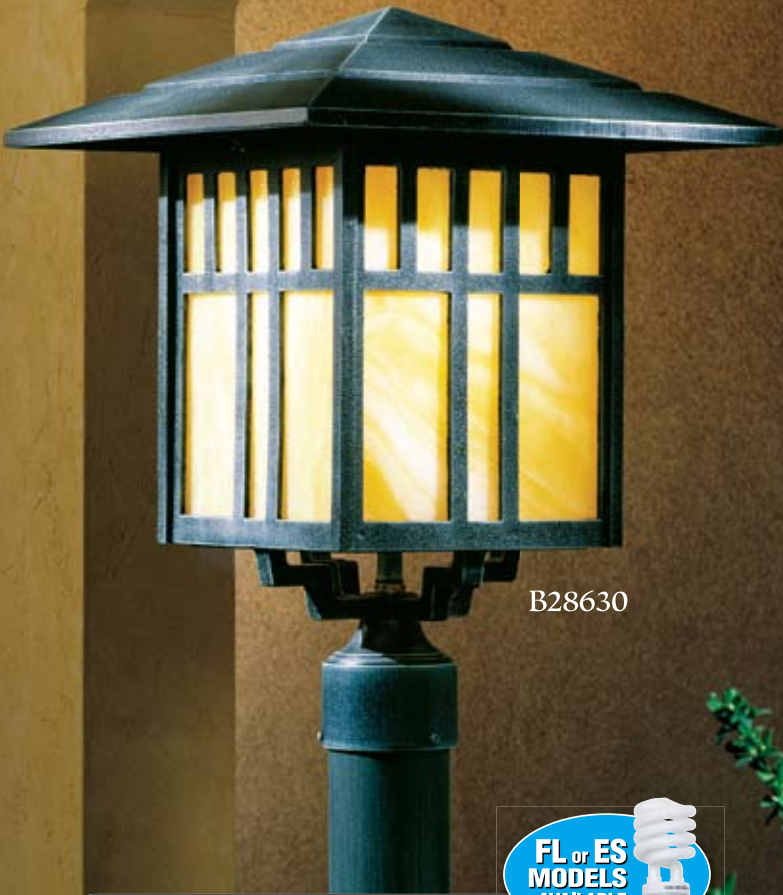

Indian Wells

B28630