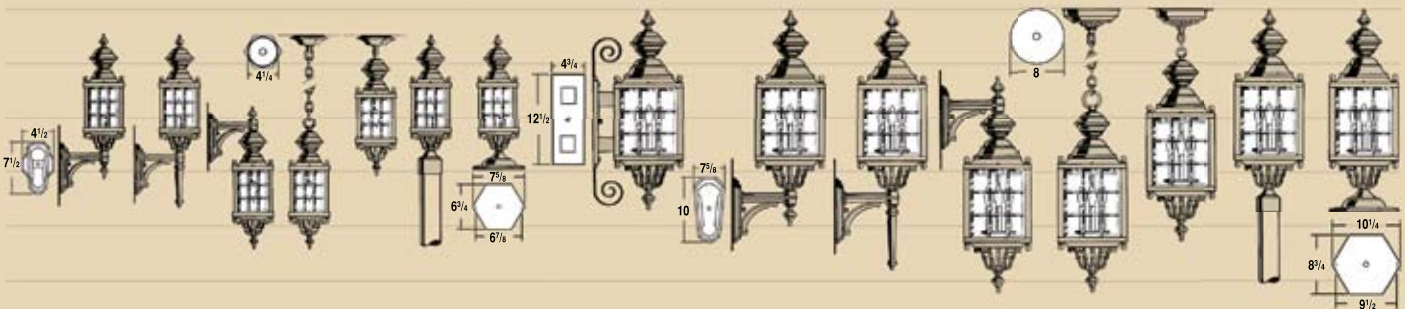

B18210	B18215	B18212	B18220	B18221	B18230	B18260	B18409	B18410	B18415	B18412	B18420	B18421	B18430	B18460
H 23 1/2	H 25 5/8	H 20 7/8	H 19 1/8	H 20 9/8	H 20 1/4	H 19 3/4	H 29 5/8	H 34 1/2	H 39 1/8	H 32	H 29 5/8	H 34 1/2	H 30 1/4	H 30
W 6 1/8	W 6 1/8	W 6 1/8	W 6 1/8	W 6 1/8	W 6 1/8	W 7 5/8	W 10 1/4	W 10 1/4	W 10 1/4	W 10 1/4	W 10 1/4	W 10 1/4	W 10 1/4	W 10 1/4
EXT 9 1/2	EXT 9 1/2	EXT 9 1/2	H 33 O/A		Post not included		EXT 13 1/4	EXT 13 1/4	EXT 13 1/4	EXT 13 1/4	H 57 1/8 O/A		Post not included	
T/O 19 1/8	T/O 19 1/8	T/O 4 1/8	Chain 12				T/O 16 1/2	T/O 29 3/8	T/O 29 3/8	T/O 5 7/8	Chain 24