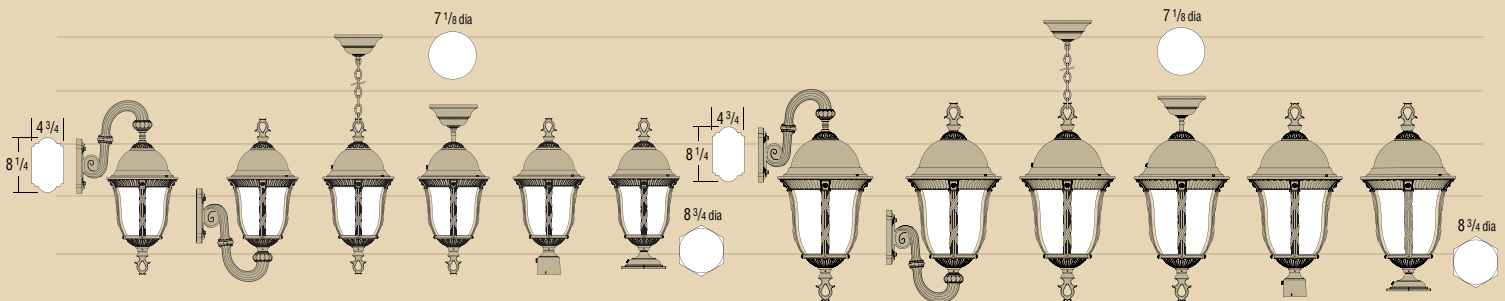

B544FRM	B544FSM	B54420	B54421	B54430	B54460	B546FRM	B546FSM	B54620	B54621	B54630	B54660
H 26 1/8	H 24 3/8	H 26 x W 10 3/4 dia	H 25 1/8	H 23 3/8	H 22 5/8	H 31 3/4	H 30	H 32 x W 14 1/4 dia	H 30 3/4	H 29	H 28 7/8
W 10 3/4 dia	W 10 3/4 dia	H 38 3/4 O/A	W 10 3/4 dia	W 10 3/4 dia	W 10 3/4 dia	W 14 1/4 dia	W 14 1/4 dia	H 44 3/4 O/A	W 14 1/4 dia	W 14 1/4 dia	W 14 1/4 dia
EXT 15 1/2	EXT 15 1/2	CHAIN 12		POST NOT INCLUDED		EXT 17 3/8	EXT 17 3/8	CHAIN 12		POST NOT INCLUDED	
T/O 9 7/8	T/O 14 1/2					T/O 9 7/8	T/O 20 1/8