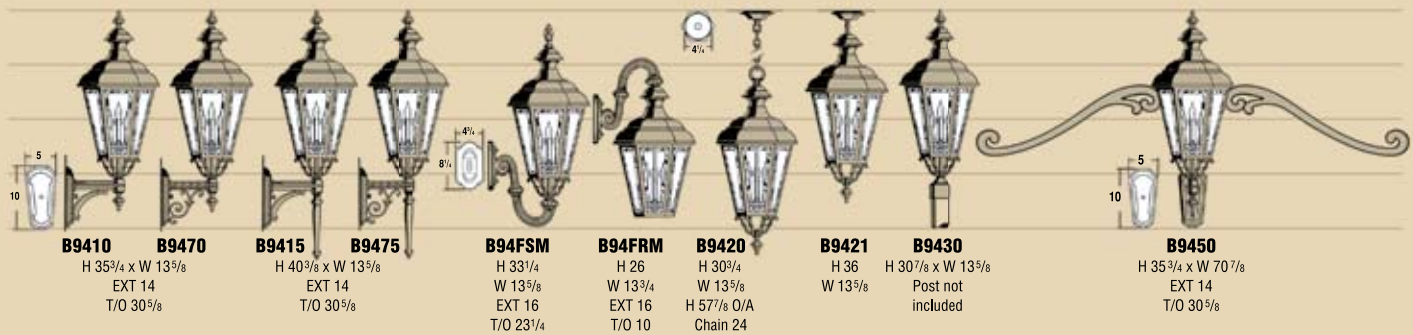

JAMESTOWN 9300 Medium

Standard – 3-candelabra sockets - 25 w. max. per socket • Clear beveled glass panels • Painted finials and spindles • Painted candle cluster.

JAMESTOWN 9400 Large

Standard – 4-candelabra sockets (B9420, B9421, B94FRM 3-candelabra sockets) - 25 w. max. per socket • Clear beveled glass panels • Painted finials and spindles • Painted candle cluster.