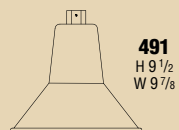

MOUNTING STYLES

SHADE STYLES

WIRE GUARDS

ORDER INFORMATION

To ensure prompt and efficient processing of your order, please follow the sequence in the example shown below.

37441 ABS 07-439-00
① ② ③ ④

- ① **MODEL NO. (Mounting Style)**
  37 - Mounting Bracket Arm
- ② **MODEL NO. (Spun Shade Style)**
  481 - Spun Aluminum Shade
- ③ **FINISH (See Page 3 for Selection)**
  ABS - Antique Brass
  RED is also available for RLM shades only.
- ④ **WIRE GUARD (Only if Applicable)**
  07-439-00 - Only for shade no. 441