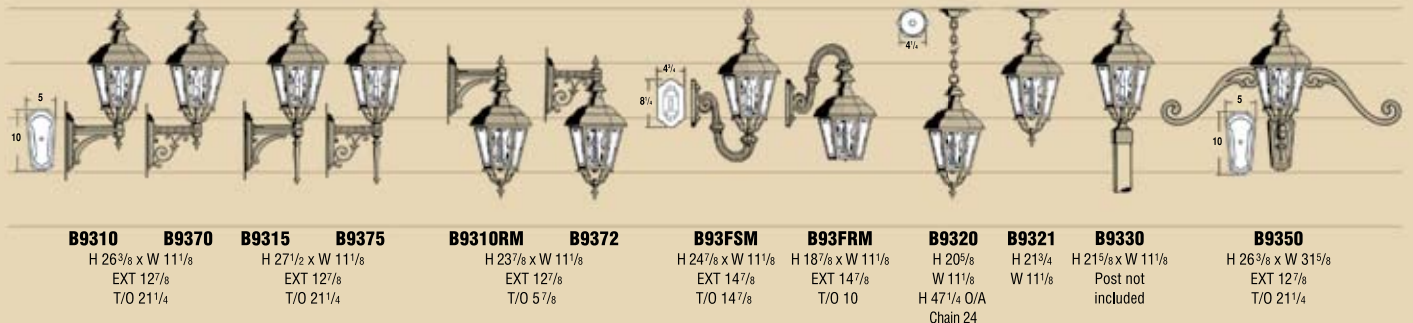

JAMESTOWN 9300 Medium

Standard – 3-candelabra sockets - 25 w. max. per socket • Clear beveled glass panels • Painted finials and spindles • Painted candle cluster.

JAMESTOWN 9400 Large

Standard – 4-candelabra sockets (B9420, B9421, B94FRM 3-candelabra sockets) - 25 w. max. per socket • Clear beveled glass panels • Painted finials and spindles • Painted candle cluster.