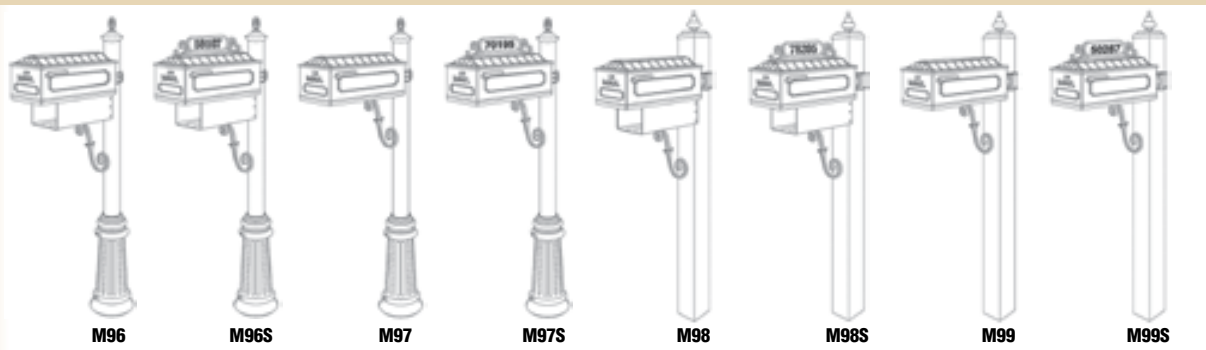

MUIRFIELD VILLAGE 3" Round and 4" Square Post