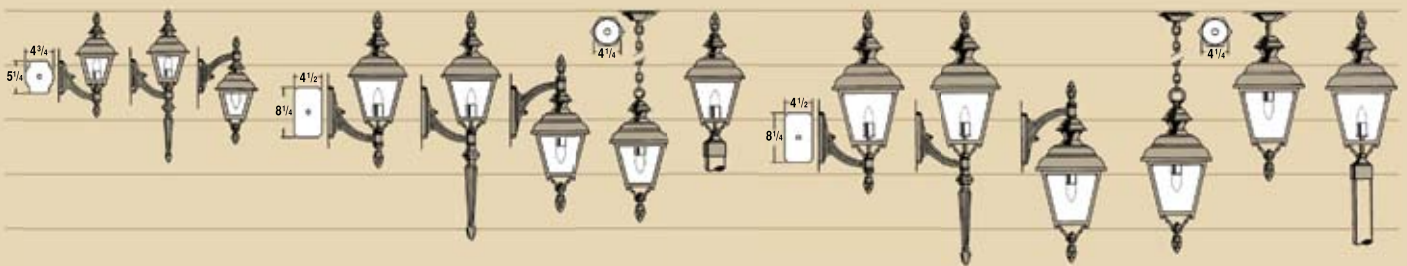

B9942	B9944	B9943	B9952	B9954	B9953	B9956	B9955	B9972	B9974	B9973	B9976	B9977	B9975
H 16³/₈	H 24	H 16³/₈	H 24³/₈	H 36⁷/₈	H 24³/₈	H 21	H 22	H 28¹/₈	H 39³/₈	H 28¹/₈	H 25¹/₂	H 26¹/₈ O/A	H 25¹/₂
W 6³/₈	W 6³/₈	W 6³/₈	W 9¹/₄	W 9¹/₄	W 9¹/₄	W 9¹/₄	W 9¹/₄	W 11¹/₄	W 11¹/₄	W 11¹/₄	W 11¹/₄	W 11¹/₄	W 11¹/₄
EXT 9	EXT 9	EXT 9	EXT 12	EXT 12	EXT 12	H 47⁵/₈ O/A	Post not Included	EXT 13	EXT 13	EXT 13	H 52⁵/₈ O/A	W 11¹/₄	Post not Included
T/O 10¹/₄	T/O 10¹/₄	T/O 6¹/₈	T/O 15⁷/₈	T/O 15⁷/₈	T/O 8³/₄	Chain 24	Included	T/O 19¹/₂	T/O 19¹/₂	T/O 8³/₄	Chain 24		Included

Standard on all fixtures above • Cast aluminum construction • Clear acrylic panels • All finishes and panels available - see page 75 for selection • Higher wattages may be used *only* with glass panels installed.