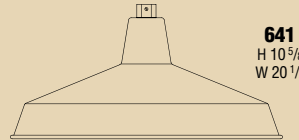

MOUNTING STYLES

SHADE STYLES

WIRE GUARDS

ORDER INFORMATION

To ensure prompt and efficient processing of your order, please follow the sequence in the example shown below.

37441 ABS 07-439-00
① ② ③ ④

- ① **MODEL NO. (Mounting Style)**
  37 - Mounting Bracket Arm
- ② **MODEL NO. (Spun Shade Style)**
  481 - Spun Aluminum Shade
- ③ **FINISH (See Page 3 for Selection)**
  ABS - Antique Brass
  RED is also available for RLM shades only.
- ④ **WIRE GUARD (Only if Applicable)**
  07-439-00 - Only for shade no. 441