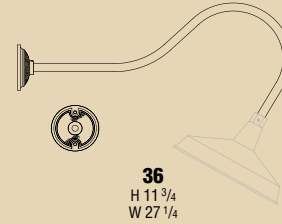

MOUNTING STYLES

SHADE STYLES