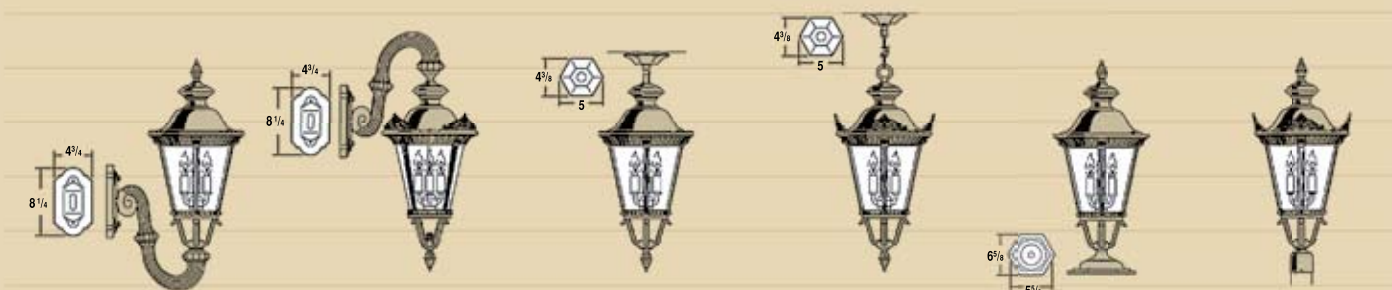

B532FSM
H 26 x W 10 3/4
EXT 15 3/8, T/O 16
B533FSM w/Crown
H 26 x W 11 1/4
EXT 15 3/8, T/O 16

B532FRM
H 26 7/8 x W 10 3/4
EXT 15 3/8, T/O 10
B533FRM w/Crown
H 26 7/8 x W 11 1/4
EXT 15 3/8, T/O 10

B53221
H 24 3/4 x W 10 3/4
B53321 w/Crown
H 24 3/4 x W 11 1/4

B53220
H 23 3/8 x W 10 3/4
H 37 1/4 OA 12 inch Chain
B53320 w/Crown
H 37 1/4 x W 11 1/4
12 inch Chain

B53260
H 24 x W 10 3/4
B53360 w/Crown
H 24 x W 11 1/4

B53230
H 24 1/2 x W 10 3/4
Post not Included
B53330 w/Crown
H 24 1/2 x W 11 1/4
Post not Included