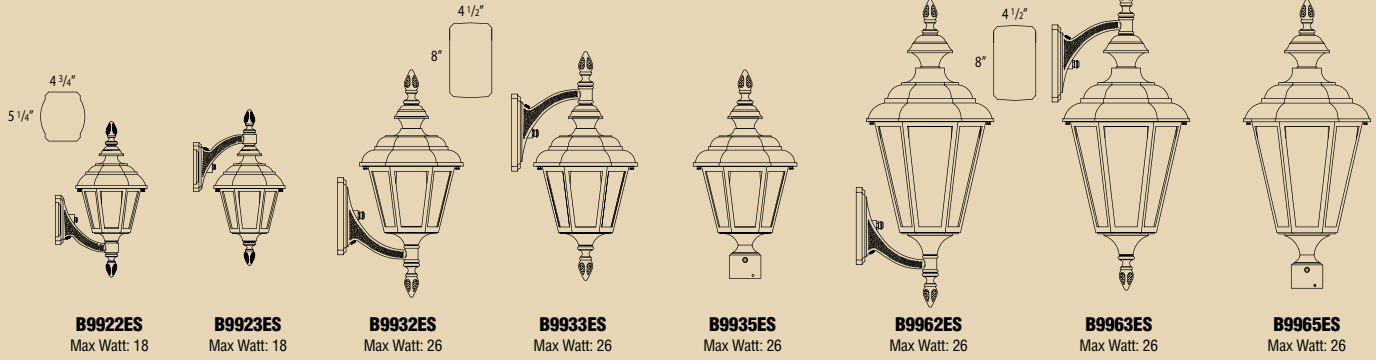

JAMESTOWN Energy Star compliant