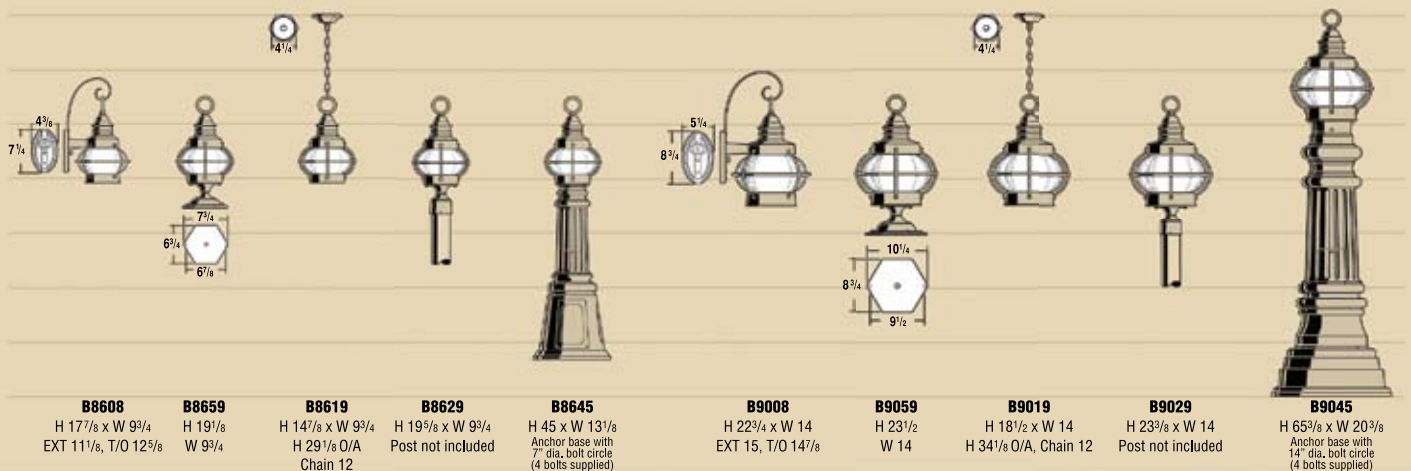

B9008

B8608

4 B9008 VGN CSG NA

① ② ③ ④ ⑤
 1 - Quantity 2 - Model Number 3 - Finish Code
 4 - Panel Code 5 - Wattage, Lamping or Other Options

BRIDGEWATER 8600 *Small*

BRIDGEWATER 9000 *Large*

Standard - Porcelain medium base socket with painted socket cover - (8600) 60w max. (9000) 100w max. • Clear seeded glass globe only
 • Cast aluminum construction • All finishes available - see page 75 for selection.