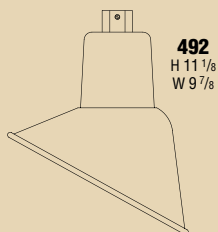

MOUNTING STYLES

SHADE STYLES

WIRE GUARDS

ORDER INFORMATION

To ensure prompt and efficient processing of your order, please follow the sequence in the example shown below.

37441 ABS 07-439-00
① ② ③ ④

- ① **MODEL NO. (Mounting Style)**
  37 - Mounting Bracket Arm
- ② **MODEL NO. (Spun Shade Style)**
  481 - Spun Aluminum Shade
- ③ **FINISH (See Page 3 for Selection)**
  ABS - Antique Brass
  RED is also available for RLM shades only.
- ④ **WIRE GUARD (Only if Applicable)**
  07-439-00 - Only for shade no. 441