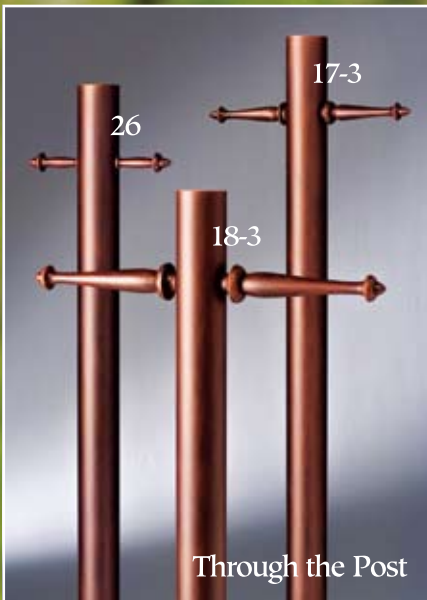

Through the Post