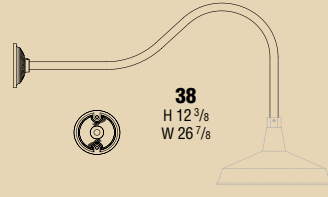

MOUNTING STYLES

SHADE STYLES