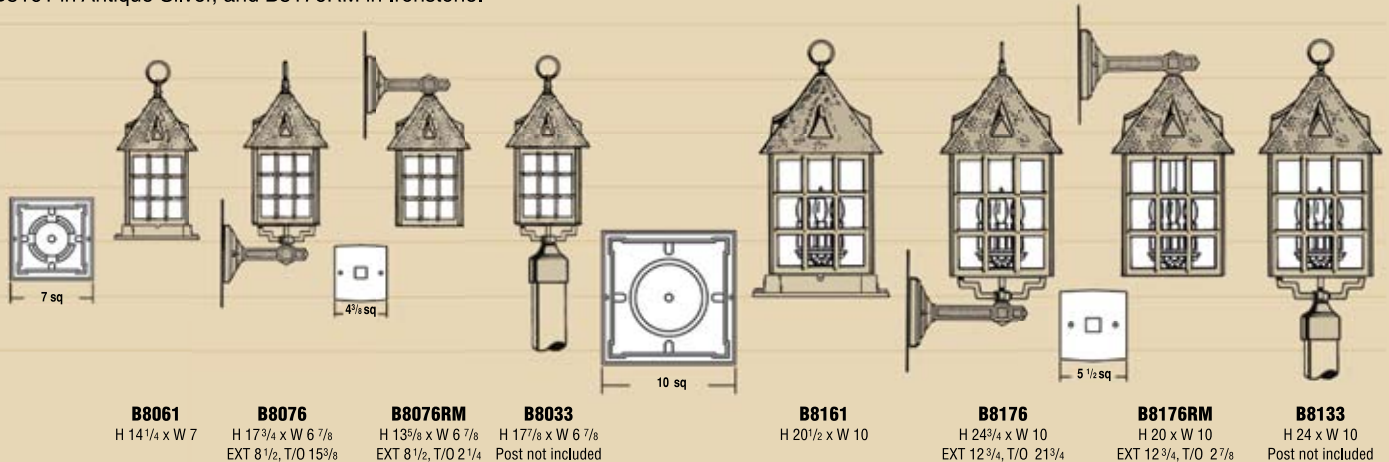

B8161

4 B8076 ACP CSA NA
 ① ② ③ ④ ⑤
 1 - Quantity 2 - Model Number 3 - Finish Code
 4 - Panel Code 5 - Wattage, Lamping or Other Options

ABINGTON SIGNATURE 8000 *Small*

ABINGTON SIGNATURE 8100 *Large*

Standard – Abington Signature **Small** B8001-Single candelabra socket - 40 w. max. • Abington Signature **Large** 3-candelabra sockets - 25 w. max. per socket (painted candle clusters). Model B8076 shown in Antique Copper, B8176 in Weathered Bronze, B8076RM in Granite, B8161 in Antique Silver, and B8176RM in Ironstone.