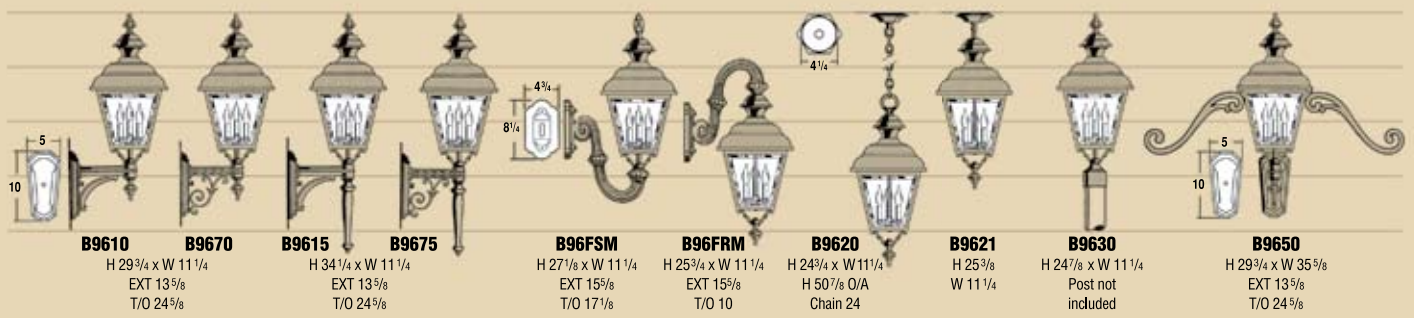

PLYMOUTH 9500 Medium

Standard – 3-candelabra sockets - 25 w. max. per socket • Painted candle cluster • Painted finials and spindles.

PLYMOUTH 9600 Large

Standard – 4-candelabra sockets (B9620, B9621, B96FRM 3 candelabra sockets) - 25 w. max. per socket • Painted candle cluster • Painted finials and spindles.