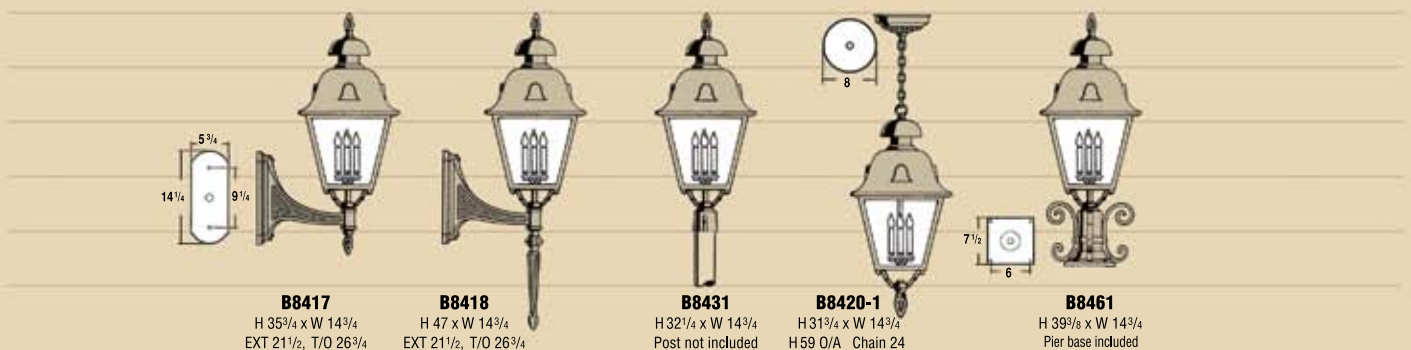

Standard on all fixtures above • Cast aluminum construction • Clear acrylic panels (except as noted above)
• All panels and finishes available - see page 75 for selection. Higher wattages may be used *only* with glass panels installed.