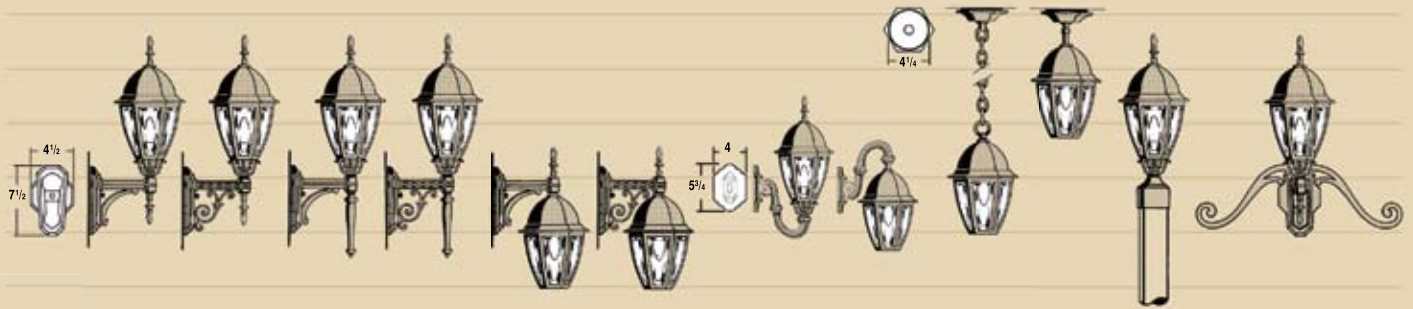

STURBRIDGE 12200 Small

Standard - Porcelain medium base socket with painted socket covers - 60 w. max. • Painted finials and spindles.

B12210	B12270	B12215	B12275	B12212	B12272	B122FSM	B122FRM	B12220	B12221	B12230	B12250
H 21 1/4 x W 7 5/8	H 21 1/4 x W 7 5/8	H 23 3/8 x W 7 5/8	H 23 3/8 x W 7 5/8	H 14 7/8 x W 7 5/8	H 14 7/8 x W 7 5/8	H 17 1/2 x W 7 5/8	H 13 5/8 x W 7 5/8	H 12 x W 7 5/8	H 13 1/2	H 18 x W 7 5/8	H 21 1/8 x W 18 3/4
EXT 9 7/8	EXT 9 7/8	EXT 9 7/8	EXT 9 7/8	EXT 9 7/8	EXT 9 7/8	EXT 10	EXT 10	H 27 5/8 O/A	W 7 5/8	Post not included	EXT 9 3/4
T/O 17	T/O 17	T/O 17	T/O 17	T/O 5 1/4	T/O 5 1/4	T/O 11 1/4	T/O 6 1/4	Chain 12			T/O 17

STURBRIDGE 12400 Medium

Standard - 3-candelabra sockets - 25 w. max. per socket • Painted finials, spindles and candle cluster.