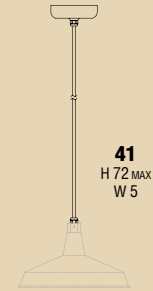

MOUNTING STYLES

SHADE STYLES