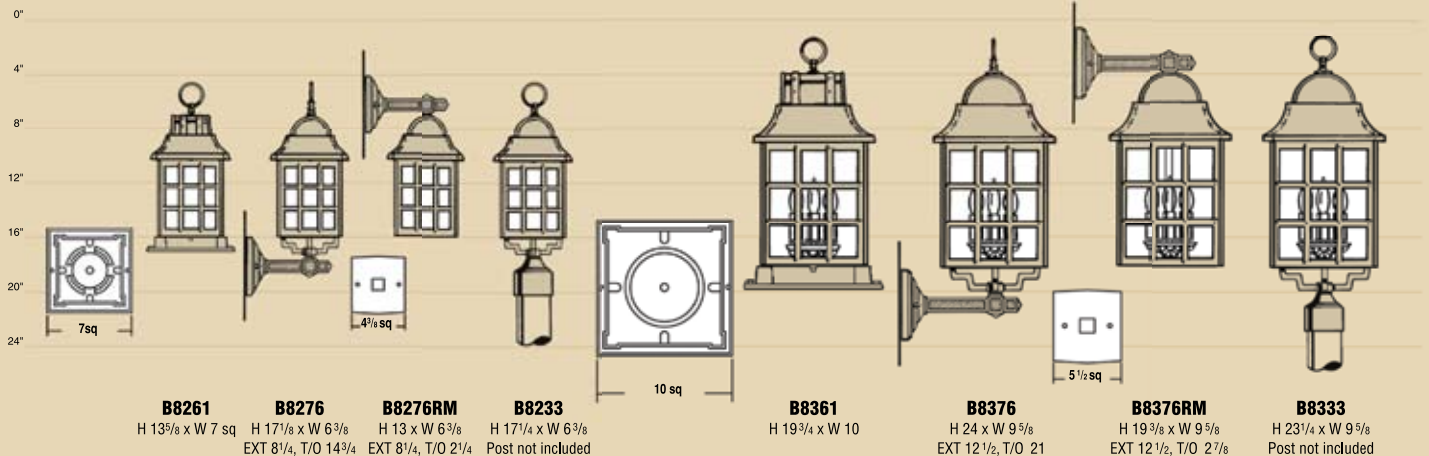

Standard on all fixtures above • Cast aluminum construction • Clear seeded beveled acrylic panels
• All panels and finishes available - see page 75 for selection. Higher wattages may be used *only* with glass panels installed.