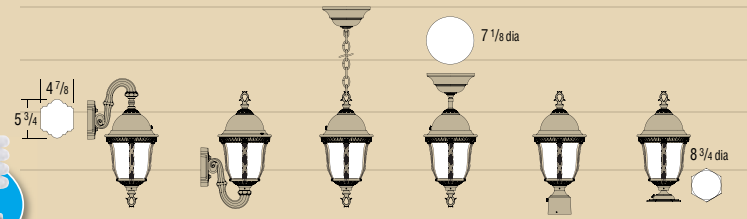

B542FRM	B542FSM	B54220	B54221	B54230	B54260
H 19 1/4	H 17 1/2	H 21 x W 8 dia	H 20 1/8	H 18 3/8	H 17 1/2
W 8 dia	W 8 dia	W 8 dia	W 8 dia	W 8 dia	W 8 dia
EXT 10 5/8	EXT 10 5/8	CHAIN 12		POST NOT INCLUDED	
T/O 6 1/4	T/O 11 3/8				

MILANO 54400 Medium

Standard - 3-light candelabra candle cluster - 25w max. per socket • Painted cluster and candle covers - (B54400) 75w max 3-light candel. base (B54600) 100w max 4-light candel. base • Cast aluminum construction • Glass globe only - see page 75 for selection
• All finishes available - see page 75 for selection.