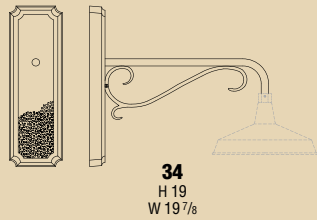

MOUNTING STYLES

SHADE STYLES