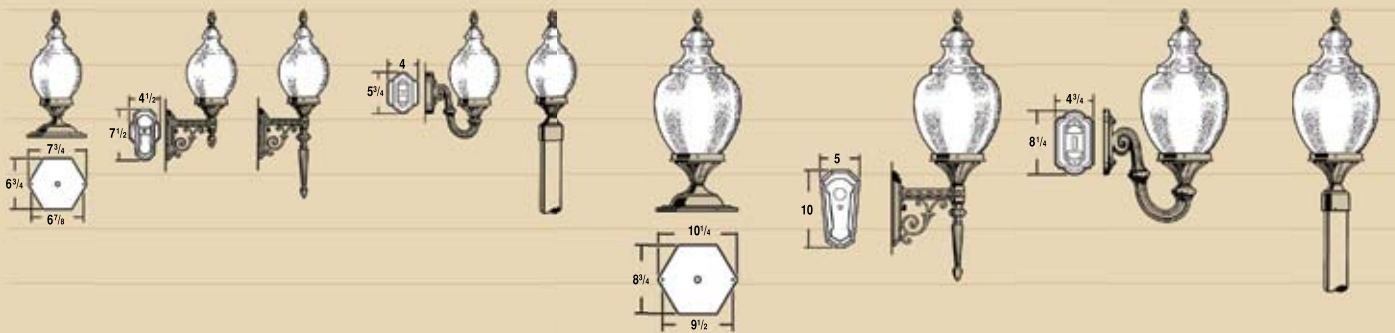

B17260 H 20 1/8 W 8 1/4	B17270 H 24 1/4 W 8 1/4 EXT 10 5/8 T/O 20	B17275 H 29 1/2 W 8 1/4 EXT 10 5/8 T/O 20	B172FSM H 20 1/2 W 8 1/4 EXT 10 5/8 T/O 14 1/8	B17230 H 20 3/4 W 8 1/4 Post not included	B17460 H 25 5/8 W 10 7/8	B17475 H 34 1/2 W 10 7/8 EXT 13 1/2 T/O 25 1/8	B174FSM H 27 W 10 7/8 EXT 15 1/2 T/O 17	B17430 H 25 1/2 W 10 7/8 Post not included