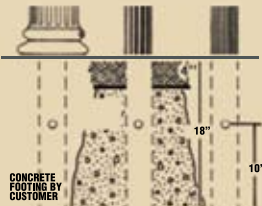

Recommended Direct Burial Installation