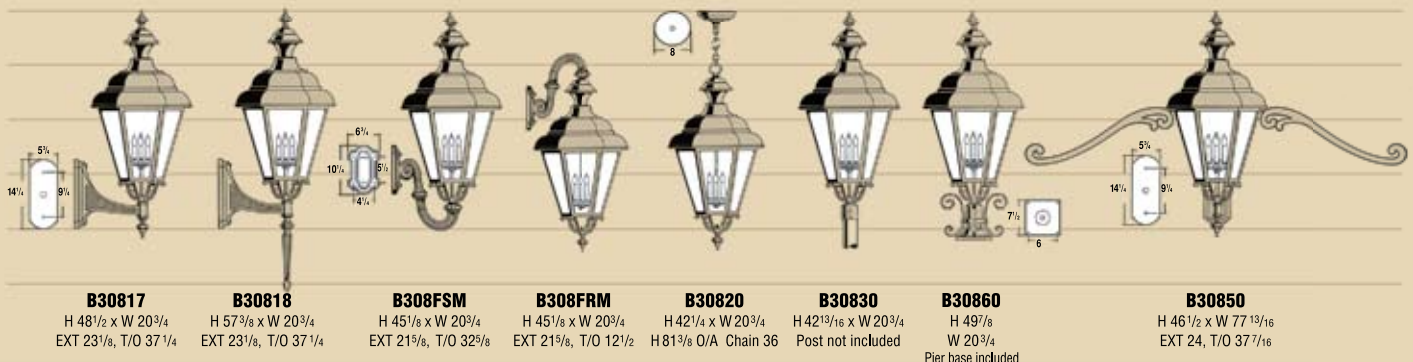

Standard on all fixtures above • Cast aluminum construction • Clear beveled glass panels (except Grande Jamestown Series) • All finishes and panels available - see page 75 for selection. Higher wattages may be used *only* with glass panels installed.