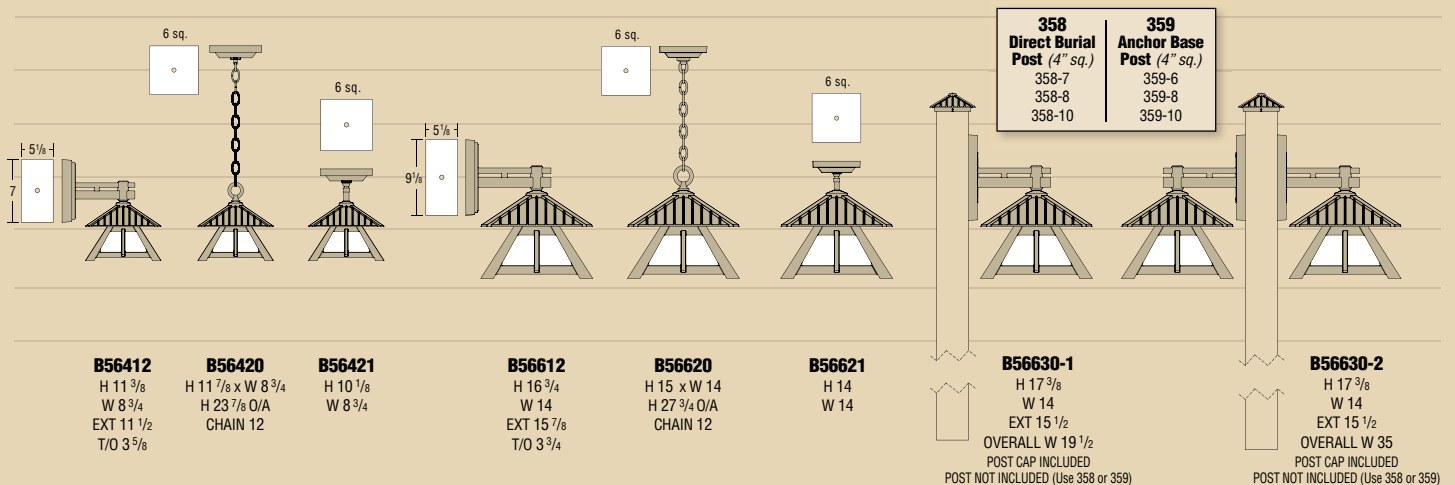

ARTISAN 56400 Medium

ARTISAN 56600 Large

Standard - Porcelain medium base socket with painted socket cover - (B56400) 100w max. (B56600) 150w max. • Cast aluminum construction
• Panel options available - see page 75 for selection • All finishes available - see page 75 for selection.