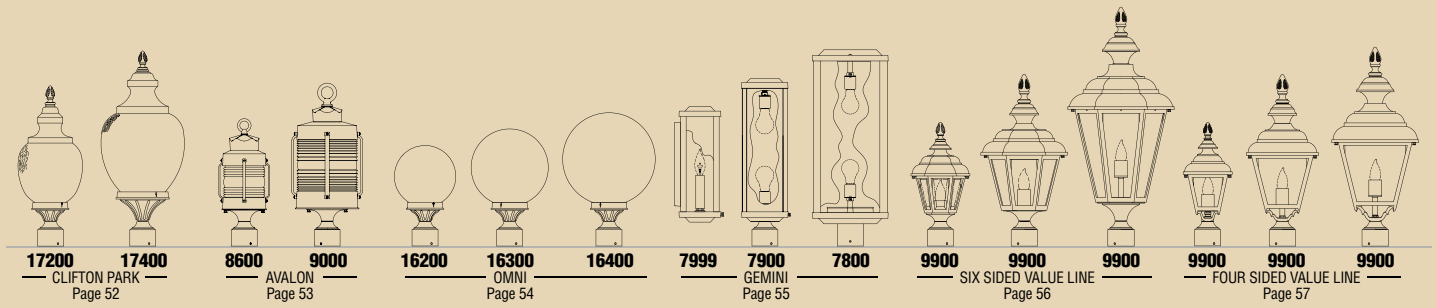

Choose the correct size **POST MOUNT Jamestown Series**

B2330

B9330

B9430

B30860

Most home centers offer only smaller sized outdoor lighting fixtures. The photographs above clearly illustrate the need for larger scale lighting fixtures. A small size lantern is not recommended for use on a 6' residential post, which looks best with a lantern 20" high or larger. Shown in Black Cherry finish.

Choose the correct size **PIER MOUNT Manor Series**

B2560

B4160

B5560

B6160

Manor Series is just one of many styles offered by Hanover Lantern in 4 different sizes. Shown here in a pier mount configuration on a 30" square pier, size and scale of the fixture to its environment is crucial. If you still have doubts or questions, your local lighting showroom can help. Photographed in Ironstone.

Choose the correct size **WALL MOUNT South Bend Series**

B512FRM

B514FRM

B516FRM

B516FSM

Consumers often make the mistake of selecting outdoor lighting fixtures that are too small. The photos above show different size fixtures of the same design in the identical installation. Let your eyes be the judge. One size does not fit all! Photographed in Verde Copper.

LANTERN INDEX

ORDER INFORMATION

FIXTURE DIMENSION CODE (in inches)

- H** - Overall Fixture Height
- W** - Lantern Width
- EXT** - Total Extension from Wall
- T/O** - Top of Lantern to Center of Outlet Box
- O/A** - Overall Height with Chain
- O/A** - Overall Height