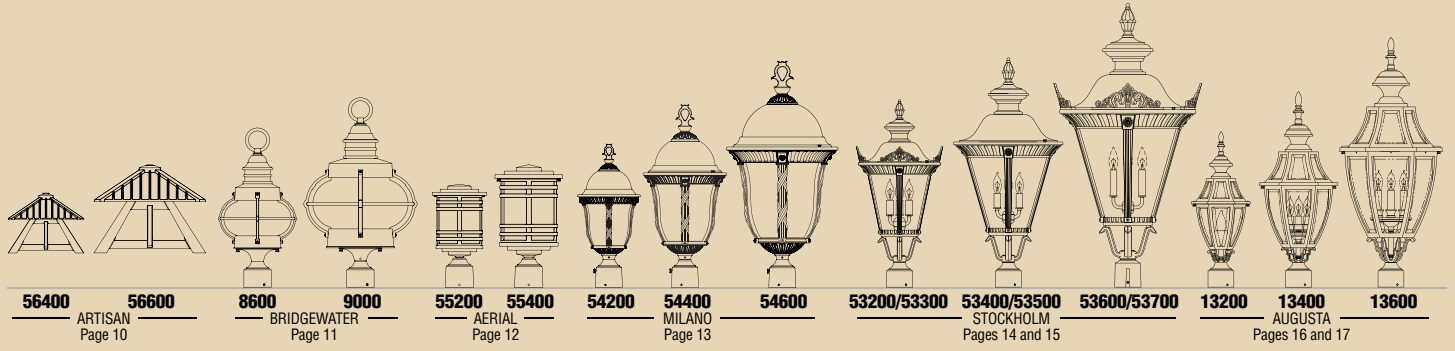

Choose the correct size **POST MOUNT Jamestown Series**

B2330

B9330

B9430

B30860

Most home centers offer only smaller sized outdoor lighting fixtures. The photographs above clearly illustrate the need for larger scale lighting fixtures. A small size lantern is not recommended for use on a 6' residential post, which looks best with a lantern 20" high or larger. Shown in Black Cherry finish.

Choose the correct size **PIER MOUNT Manor Series**

B2560

B4160

B5560

B6160

Manor Series is just one of many styles offered by Hanover Lantern in 4 different sizes. Shown here in a pier mount configuration on a 30" square pier, size and scale of the fixture to its environment is crucial. If you still have doubts or questions, your local lighting showroom can help. Photographed in Ironstone.

Choose the correct size **WALL MOUNT South Bend Series**

B512FRM

B514FRM

B516FRM

B516FSM

Consumers often make the mistake of selecting outdoor lighting fixtures that are too small. The photos above show different size fixtures of the same design in the identical installation. Let your eyes be the judge. One size does not fit all! Photographed in Verde Copper.

LANTERN INDEX

ORDER INFORMATION

FIXTURE DIMENSION CODE (in inches)

- H** - Overall Fixture Height
- W** - Lantern Width
- EXT** - Total Extension from Wall
- T/O** - Top of Lantern to Center of Outlet Box
- O/A** - Overall Height with Chain
- O/A** - Overall Height