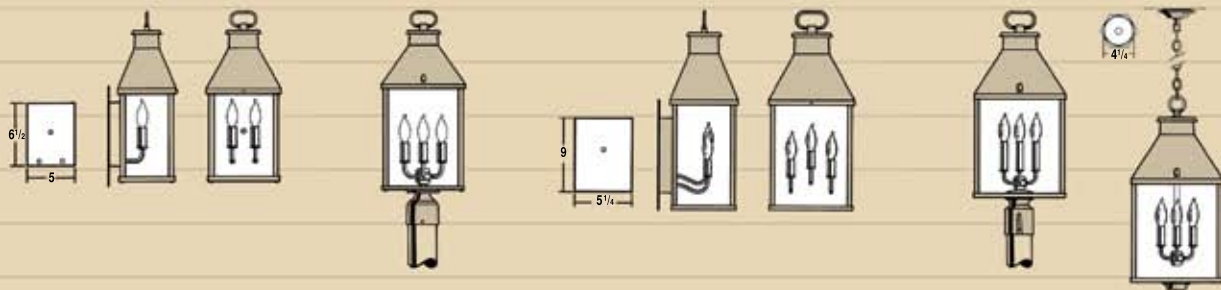

B25209

H 17¹/₈ x W 7³/₄
EXT 6⁷/₈, T/O 12

B25230

H 21³/₈ x W 8⁵/₈
Post not included

B25409

H 23 x W 10¹/₄
EXT 9¹/₄, T/O 16

B25430

H 26 x W 10³/₄
Post not included

B25420

H 23³/₈ x W 10⁷/₈
H 49³/₄ OA Chain 24