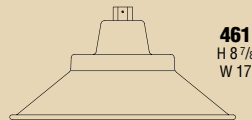

MOUNTING STYLES

SHADE STYLES

WIRE GUARDS

ORDER INFORMATION

To ensure prompt and efficient processing of your order, please follow the sequence in the example shown below.

37441 ABS 07-439-00
① ② ③ ④

- ① **MODEL NO. (Mounting Style)**
  37 - Mounting Bracket Arm
- ② **MODEL NO. (Spun Shade Style)**
  481 - Spun Aluminum Shade
- ③ **FINISH (See Page 3 for Selection)**
  ABS - Antique Brass
  RED is also available for RLM shades only.
- ④ **WIRE GUARD (Only if Applicable)**
  07-439-00 - Only for shade no. 441