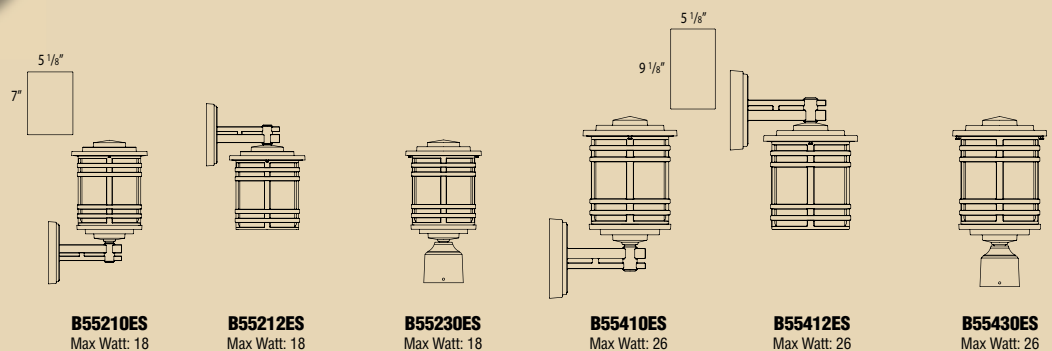

AERIAL Energy Star compliant