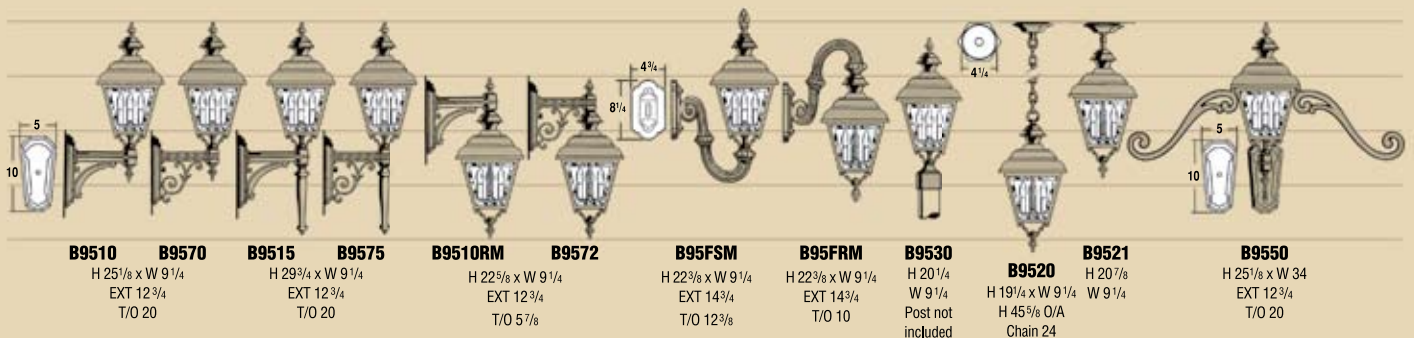

PLYMOUTH 9500 Medium

Standard – 3-candelabra sockets - 25 w. max. per socket • Painted candle cluster • Painted finials and spindles.

PLYMOUTH 9600 Large

Standard – 4-candelabra sockets (B9620, B9621, B96FRM 3 candelabra sockets) - 25 w. max. per socket • Painted candle cluster • Painted finials and spindles.