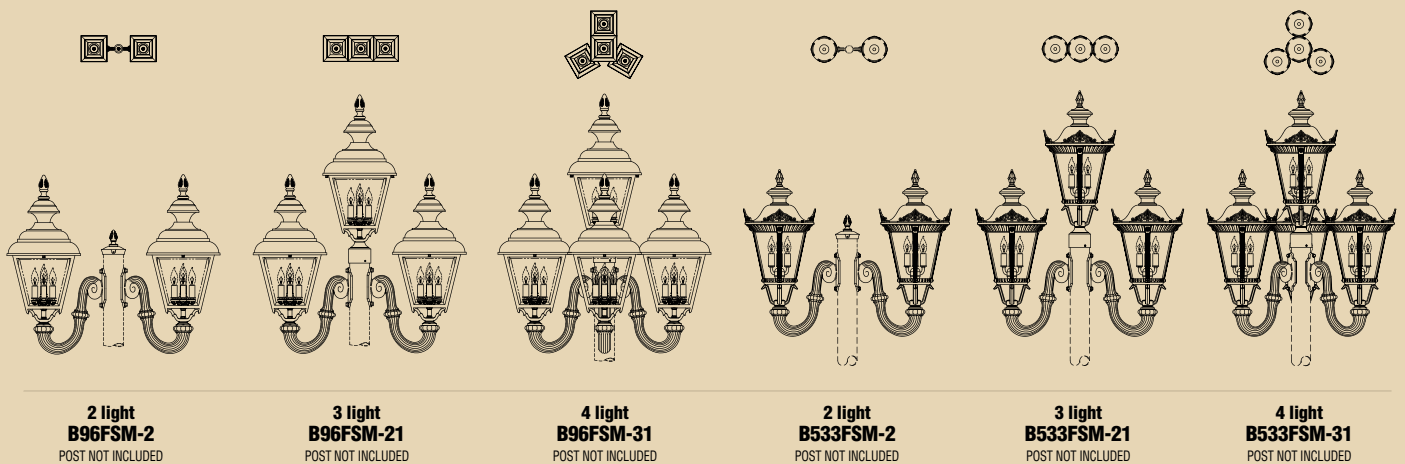

2 light
B96FSM-2
POST NOT INCLUDED

3 light
B96FSM-21
POST NOT INCLUDED

4 light
B96FSM-31
POST NOT INCLUDED

2 light
B533FSM-2
POST NOT INCLUDED

3 light
B533FSM-21
POST NOT INCLUDED

4 light
B533FSM-31
POST NOT INCLUDED