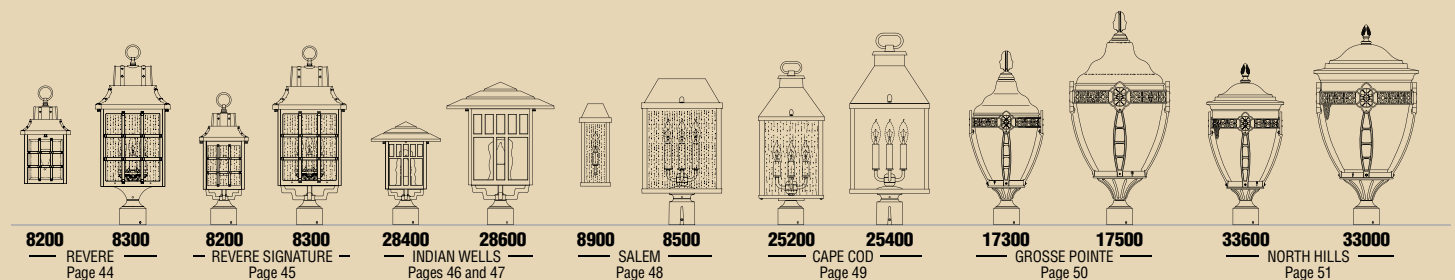

Choose the correct size **POST MOUNT Jamestown Series**

B2330

B9330

B9430

B30860

Most home centers offer only smaller sized outdoor lighting fixtures. The photographs above clearly illustrate the need for larger scale lighting fixtures. A small size lantern is not recommended for use on a 6' residential post, which looks best with a lantern 20" high or larger. Shown in Black Cherry finish.

Choose the correct size **PIER MOUNT Manor Series**

B2560

B4160

B5560

B6160

Manor Series is just one of many styles offered by Hanover Lantern in 4 different sizes. Shown here in a pier mount configuration on a 30" square pier, size and scale of the fixture to its environment is crucial. If you still have doubts or questions, your local lighting showroom can help. Photographed in Ironstone.

Choose the correct size **WALL MOUNT South Bend Series**

B512FRM

B514FRM

B516FRM

B516FSM

Consumers often make the mistake of selecting outdoor lighting fixtures that are too small. The photos above show different size fixtures of the same design in the identical installation. Let your eyes be the judge. One size does not fit all! Photographed in Verde Copper.

LANTERN INDEX

ORDER INFORMATION

FIXTURE DIMENSION CODE (in inches)

- H** - Overall Fixture Height
- W** - Lantern Width
- EXT** - Total Extension from Wall
- T/O** - Top of Lantern to Center of Outlet Box
- O/A** - Overall Height with Chain
- O/A** - Overall Height