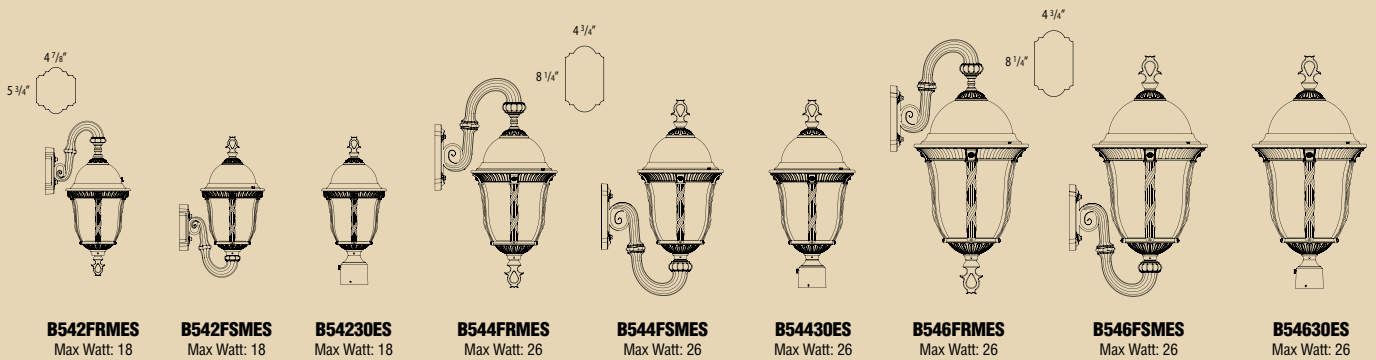

MILANO Energy Star compliant