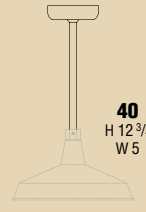

MOUNTING STYLES

SHADE STYLES