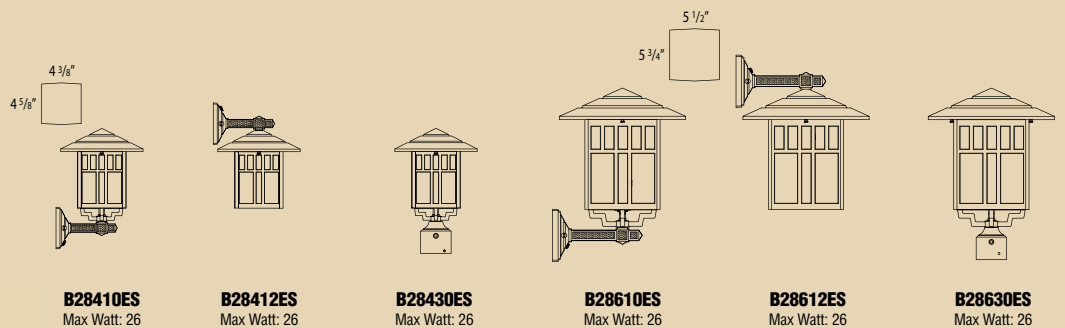

2 B55410ES IRN OA 26w
① ② ③ ④ ⑤

1 - Quantity 2 - Model Number 3 - Finish Code
4 - Panel Code 5 - Wattage, Lamping or Other Options

JAMESTOWN Energy Star compliant

MILANO Energy Star compliant

INDIAN WELLS Energy Star compliant