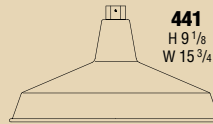

MOUNTING STYLES

SHADE STYLES

WIRE GUARDS

ORDER INFORMATION

To ensure prompt and efficient processing of your order, please follow the sequence in the example shown below.

37441 ABS 07-439-00
① ② ③ ④

- ① **MODEL NO. (Mounting Style)**
  37 - Mounting Bracket Arm
- ② **MODEL NO. (Spun Shade Style)**
  481 - Spun Aluminum Shade
- ③ **FINISH (See Page 3 for Selection)**
  ABS - Antique Brass
  RED is also available for RLM shades only.
- ④ **WIRE GUARD (Only if Applicable)**
  07-439-00 - Only for shade no. 441