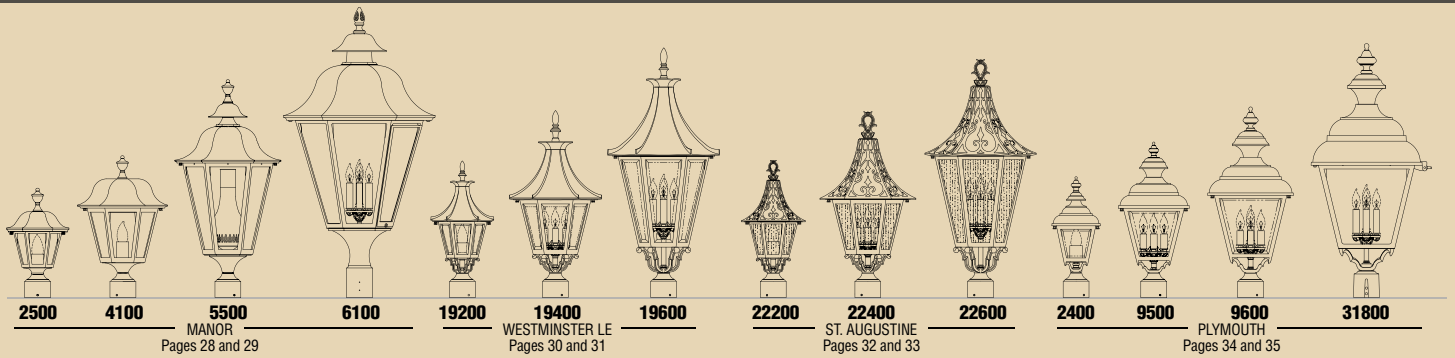

Choose the correct size **POST MOUNT Jamestown Series**

B2330

B9330

B9430

B30860

Most home centers offer only smaller sized outdoor lighting fixtures. The photographs above clearly illustrate the need for larger scale lighting fixtures. A small size lantern is not recommended for use on a 6' residential post, which looks best with a lantern 20" high or larger. Shown in Black Cherry finish.

Choose the correct size **PIER MOUNT Manor Series**

B2560

B4160

B5560

B6160

Manor Series is just one of many styles offered by Hanover Lantern in 4 different sizes. Shown here in a pier mount configuration on a 30" square pier, size and scale of the fixture to its environment is crucial. If you still have doubts or questions, your local lighting showroom can help. Photographed in Ironstone.

Choose the correct size **WALL MOUNT South Bend Series**

B512FRM

B514FRM

B516FRM

B516FSM

Consumers often make the mistake of selecting outdoor lighting fixtures that are too small. The photos above show different size fixtures of the same design in the identical installation. Let your eyes be the judge. One size does not fit all! Photographed in Verde Copper.

LANTERN INDEX

ORDER INFORMATION

FIXTURE DIMENSION CODE (in inches)

- H** - Overall Fixture Height
- W** - Lantern Width
- EXT** - Total Extension from Wall
- T/O** - Top of Lantern to Center of Outlet Box
- O/A** - Overall Height with Chain
- O/A** - Overall Height