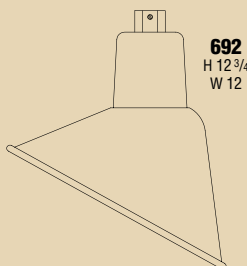

WIRE GUARDS

ORDER INFORMATION

To ensure prompt and efficient processing of your order, please follow the sequence in the example shown below.

37441 ABS 07-439-00
① ② ③ ④

- ① **MODEL NO. (Mounting Style)**
  37 - Mounting Bracket Arm
- ② **MODEL NO. (Spun Shade Style)**
  481 - Spun Aluminum Shade
- ③ **FINISH (See Page 3 for Selection)**
  ABS - Antique Brass
  RED is also available for RLM shades only.
- ④ **WIRE GUARD (Only if Applicable)**
  07-439-00 - Only for shade no. 441