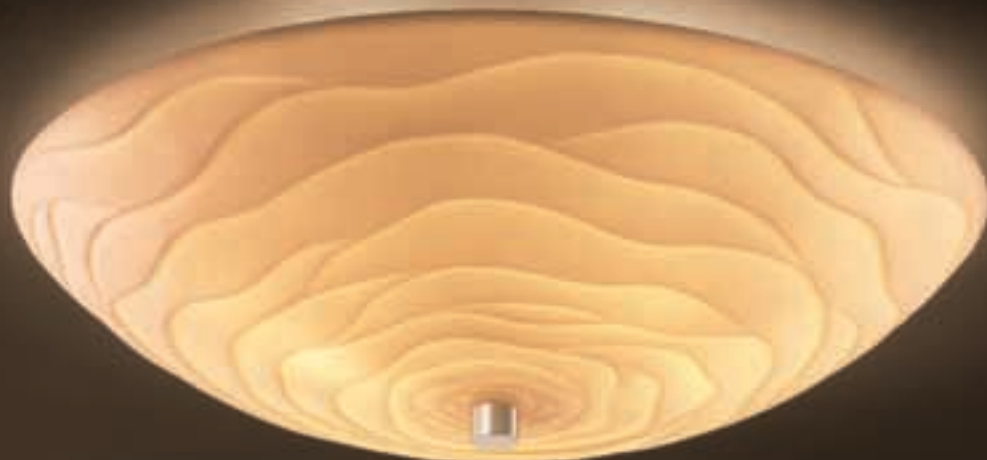

Shown: PNA-9672-35-WAVE-NCKL
Note: (6) 13W GU24 lamps included