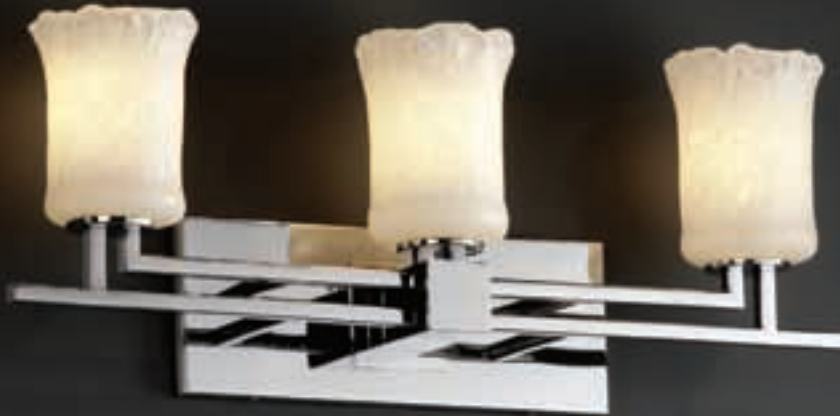

* To see NOTES, refer to back cover foldout.

BATH BARS: *AERO FAMILY*

Shown: GLA-8702-16-CLRT-NCKL

Coordinating Items:
Wall Sconces: 104 - 105

Shown: GLA-8702-16-GLDC-MBLK

Shown: GLA-8703-16-WHTW-CROM

Coordinating Items:
Wall Sconces: 104 - 105