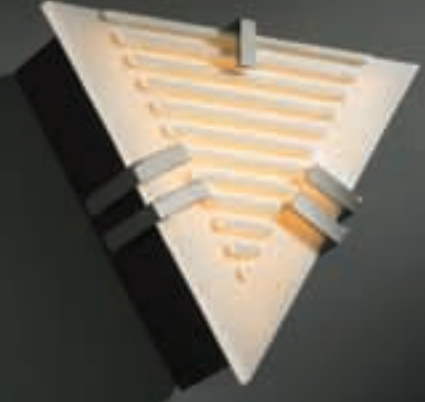

ADA

Shown: PNA-5550-CHKR-ABRS

ADA

Shown: PNA-5552-WAVE-BLKN

Note: (1) 13W GU24 lamp included

ADA

Shown: PNA-5552-SLAT-CROM

Item No.	WALL SCONCES Description	Size (MC = Mounting Center)	Incandescent	Fluorescent	Metal Finishes	NOTES*
5550	CLIPS ADA Square	8.5" H x 8.5" W x 4" Proj. (MC 4.25")	Not Available	(1) 18W GU24 Max	ABRS, BLKN, CROM, DBRZ, MBLK, NCKL	
5552	CLIPS ADA Triangle	9" H x 10" W x 4" Proj. (MC 3.25")	Not Available	(1) 18W GU24 Max	ABRS, BLKN, CROM, DBRZ, MBLK, NCKL	