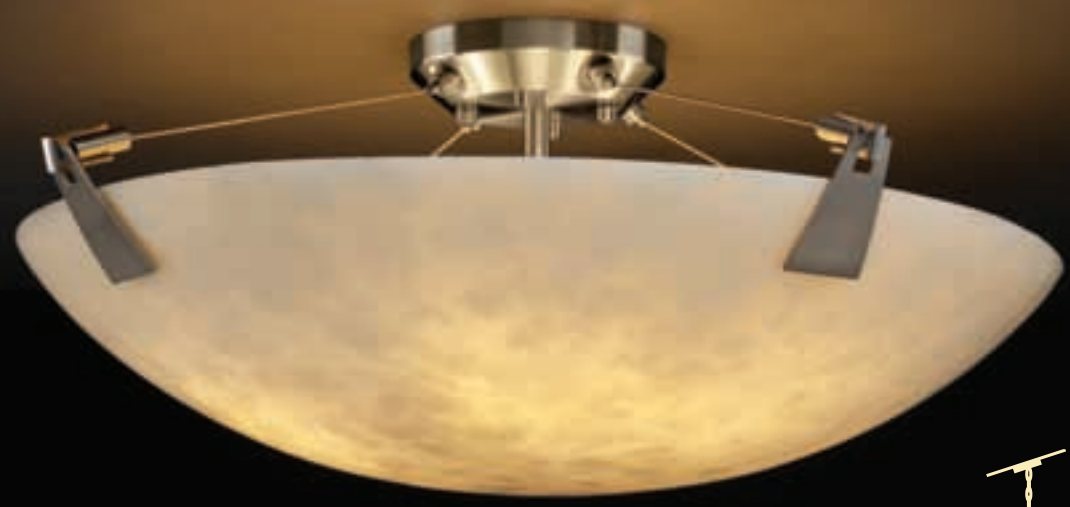

Shown: CLD-9632-35-NCKL

Available for
18" & 24" Bowls only

SHADE SHAPE
SQUARE BOWL

SIZES

18" Sq.	36" Sq.
24" Sq.	48" Sq.

SHADE SHAPE
ROUND BOWL

SIZES

18" Dia.	48" Dia.
24" Dia.	60" Dia.
36" Dia.	