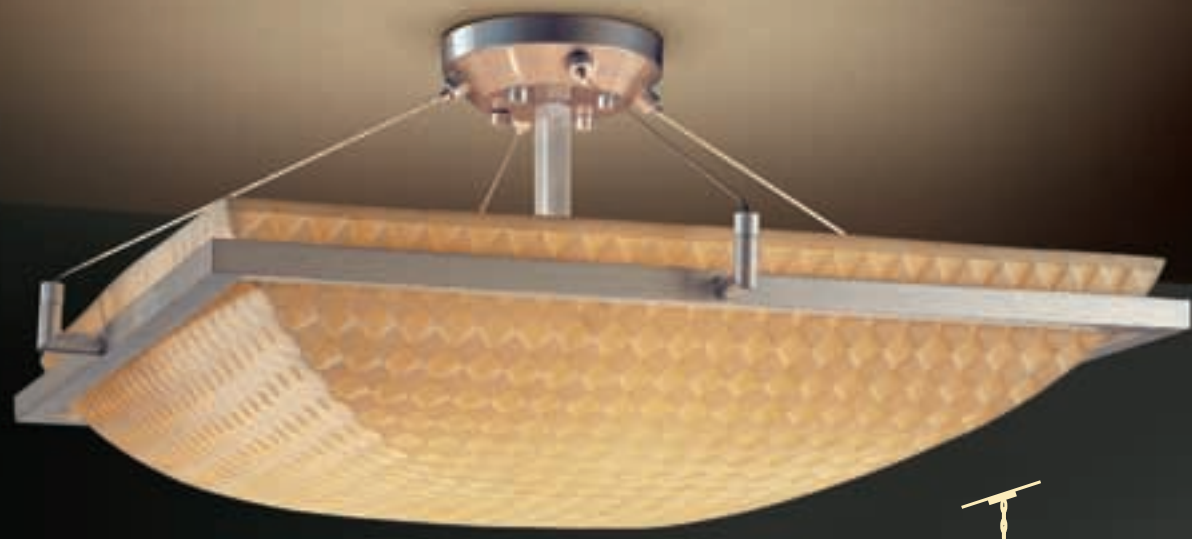

OPTIONS

COLLECTIONS

SEMI-FLUSH BOWLS: SQUARE w/ RING

PNA-
PORCELINA™
(Faux Porcelain)

SHADE SHAPE
SQUARE BOWL

SQUARE
(-25)

SIZES

18" Sq.	36" Sq.
24" Sq.	48" Sq.

IMPRESSIONS

-CHKR	-WAVE
-PLET	-WFAL
-SAWT	

SPECIAL NOTES

18" Sq.	24" Sq.
• 4 Cables	
36" Sq.	48" Sq.
• 8 Cables	

SLOPING CEILING
KIT OPTION
(-SLOPE)

SEE PAGE 292

SIZES

18" Sq.	24" Sq.

Shown: PNA-9782-25-CHKR-NCKL