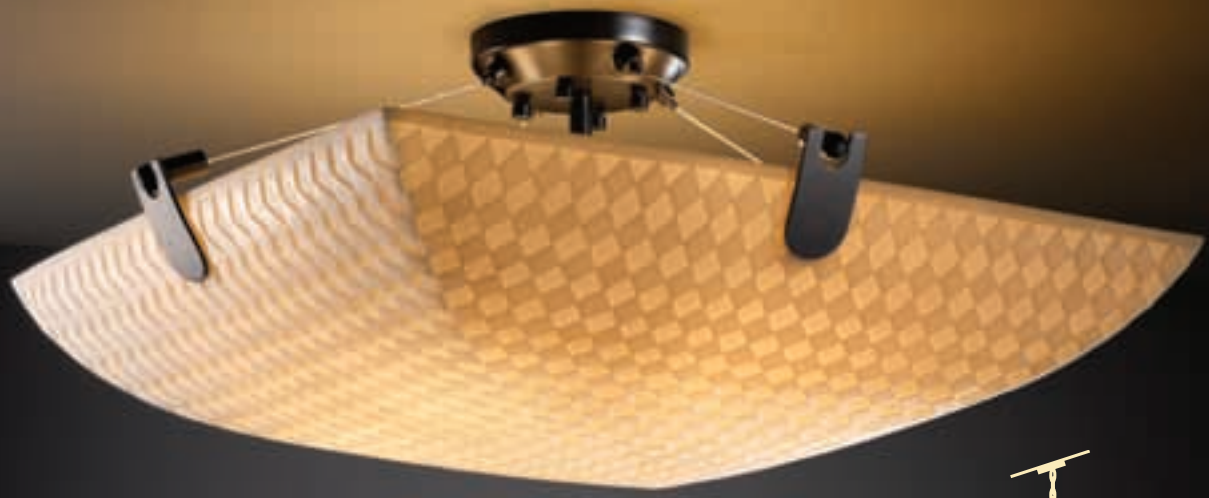

Shown: PNA-9612-25-CHKR-MBLK

Available for
18" & 24" Bowls only

Item No.	SEMI-FLUSH Description	Size (Canopy)	Custom OAH	Incandescent	Fluorescent	Metal Finishes	Approx. Weight	NOTES*
9611	18" Bowl w/ U-CLIPS	21" x 21" x 12" OAH (6" Dia. x 2" H)	Min. 12" Max. 16"	(3) 75W A-19 Max	(3) 18W GU24 Max	DBRZ, MBLK NCKL	35 lbs.	M, N, R, U
9612	24" Bowl w/ U-CLIPS	27" x 27" x 12" OAH (6" Dia. x 2" H)	Min. 12" Max. 20"	(6) 75W A-19 Max	(6) 18W GU24 Max	DBRZ, MBLK NCKL	45 lbs.	M, N, O, R, U
9614	36" Bowl w/ U-CLIPS	39" x 39" x 18" OAH (8.5" Dia. x 2" H)	Min. 18" Max. 30"	(8) 75W A-19 Max	(8) 18W GU24 Max	DBRZ, MBLK NCKL	110 lbs.	M, N, O, P, R
9617	48" Bowl w/ U-CLIPS	51" x 51" x 24" OAH (8.5" Dia. x 2" H)	Min. 24" Max. 48"	(8) 75W A-19 Max	(8) 18W GU24 Max	DBRZ, MBLK NCKL	180 lbs.	M, N, O, P, R
9619	60" Round Bowl w/ U-CLIPS	63" x 63" x 30" OAH (8.5" Dia. x 2" H)	Min. 30" Max. 60"	(12) 75W A-19 Max	(12) 18W GU24 Max	DBRZ, MBLK NCKL	220 lbs.	M, N, O, P, T

* To see NOTES, refer to back cover foldout.