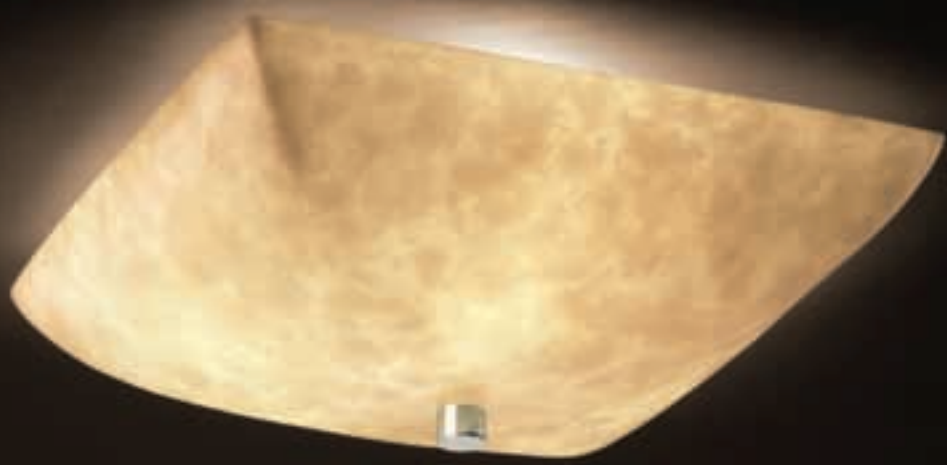

SIZES

18" Sq. | 24" Sq.

SHADE SHAPE
ROUND BOWL

ROUND
(-35)

SIZES

18" Dia. | 24" Dia.

SEMI-FLUSH BOWLS: SQUARE W/ FLUORESCENT LAMPING

Shown: CLD-9671-25-CROM
Note: (3) 13W GU24 lamps included