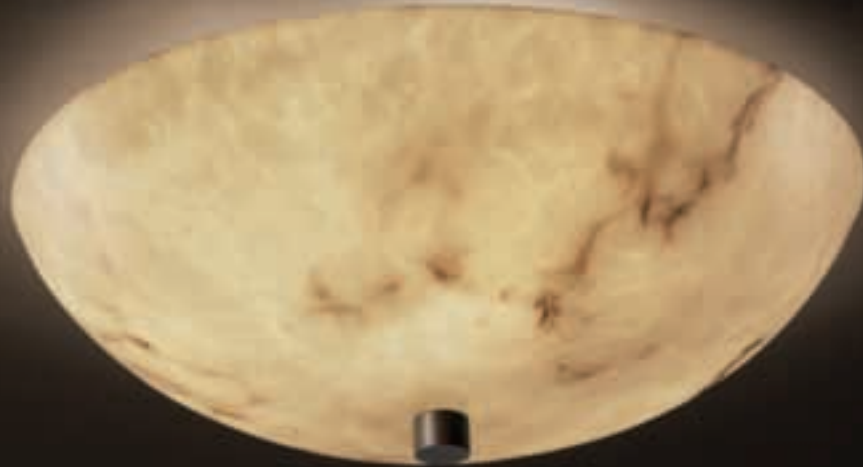

SEMI-FLUSH BOWLS: *ROUND WI FLUORESCENT LAMPING*

Shown: FAL-9671-35-DBRZ
Note: (3) 13W GU24 lamps included