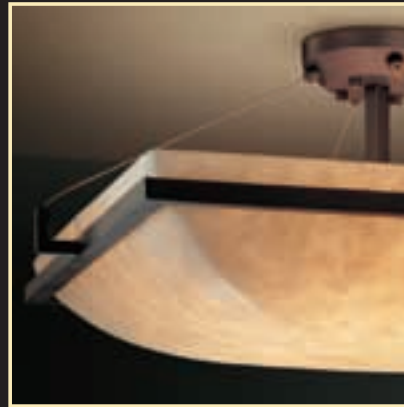

Shown: GLA-8910-16-CLRT-DBRZ

Shown: GLA-8910-16-WHTW-NCKL

Coordinating Items:
Wall Sconces: Page 109

Shown: GLA-8910-16-AMBR-DBRZ

SEMI-FLUSH

ROUND W/ RING

SQUARE W/ RING

U-CLIPS