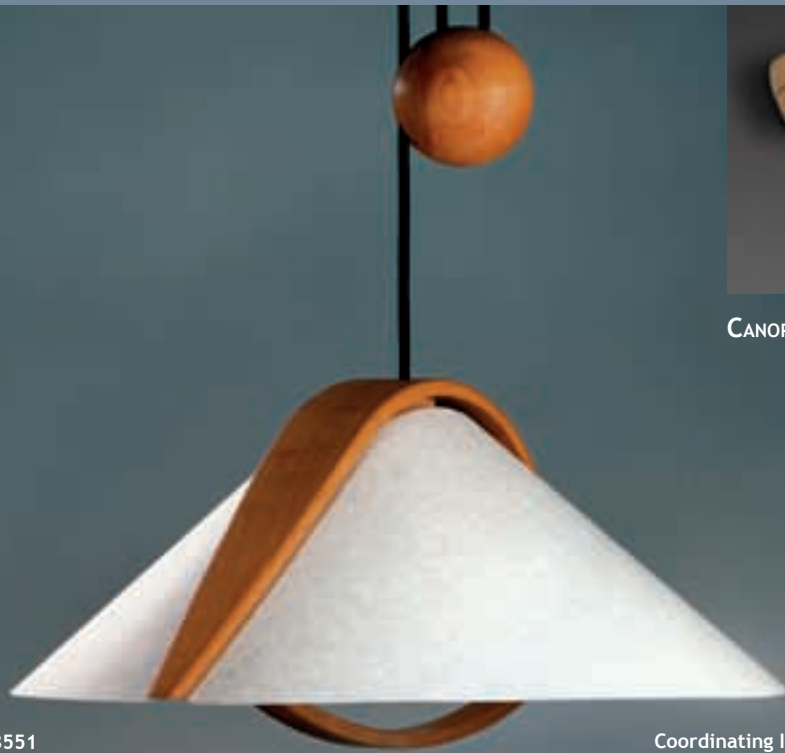

○ -
DOMUS™

CANOPY FOR DOM-8551

Shown: DOM-8551

Note: Adjustable pull-down fixture
Includes matching wood canopy
and 8 ft. black cord only

Coordinating Items:

Wall Sconces: Pages 110 - 111
Semi-Flush: Page 291
Portables: Page 337