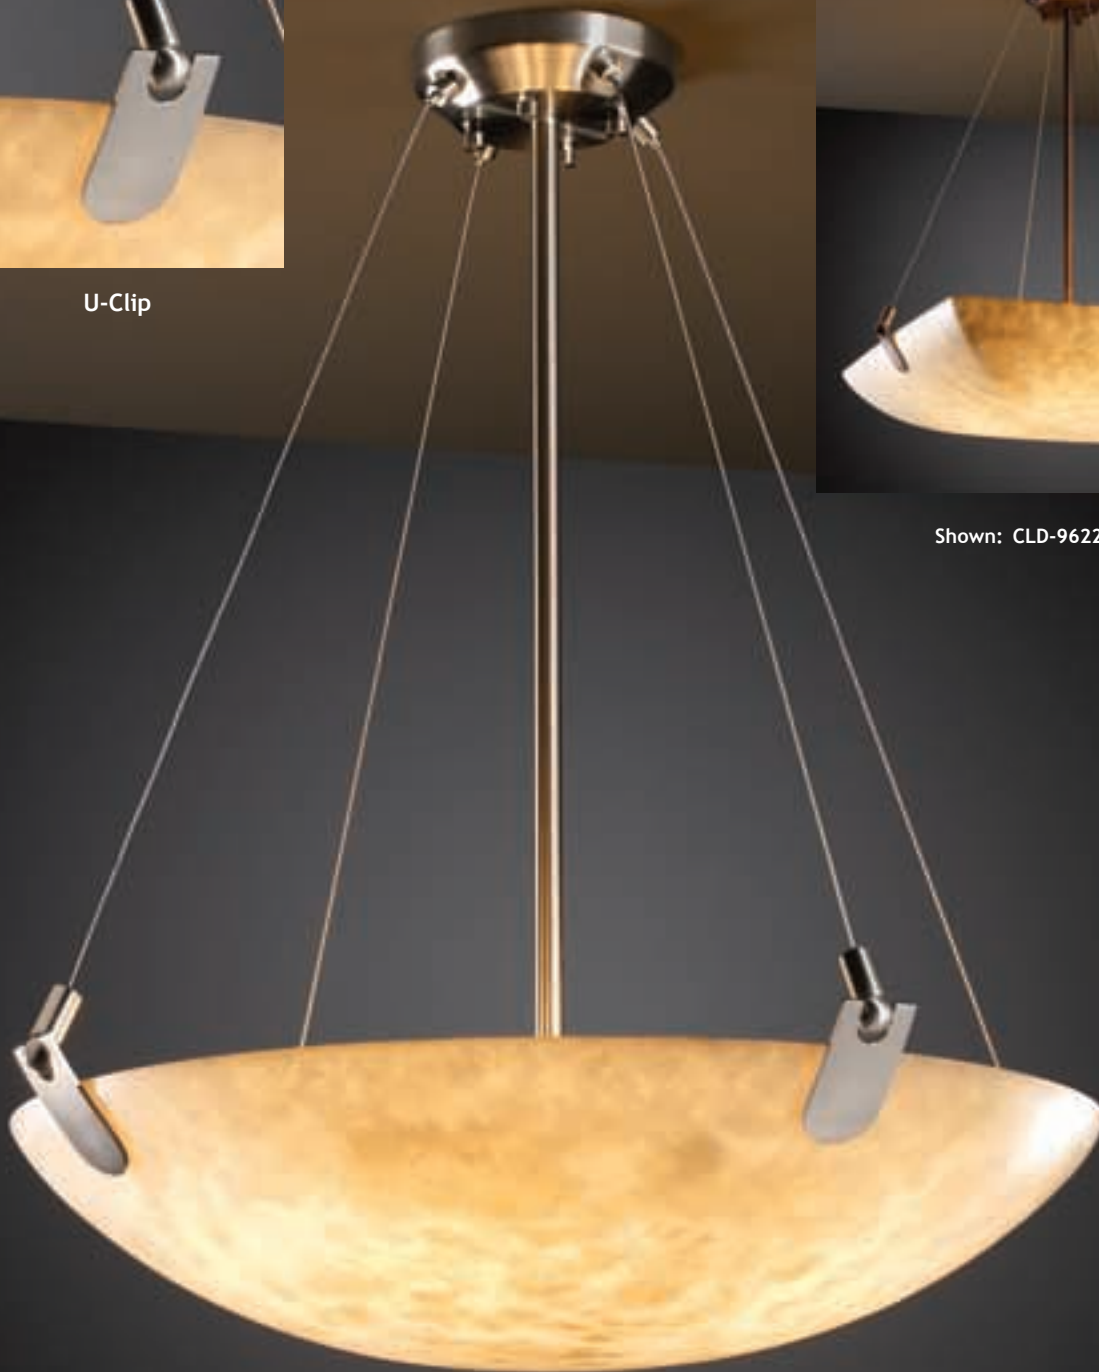

* To see NOTES, refer to back cover foldout.

PENDANT BOWLS: *SQUARE & ROUND w/ U-CLIPS*

U-Clip

Shown: CLD-9622-25-DBRZ

Shown: CLD-9622-35-NCKL

Available for
18" & 24" Bowls only

Item No.	PENDANTS Description	Size (Canopy)	Custom OAH	Incandescent	Fluorescent	Metal Finishes	Approx. Weight	NOTES*
9621	18" Bowl w/ U-CLIPS	21" x 21" x 24" OAH (2" H x 6" Dia.)	Min. 18" Max 48"	(3) 75W A-19 Max	(3) 18W GU24 Max	DBRZ, MBLK, NCKL	35 lbs.	M, N, R, U
9622	24" Bowl w/ U-CLIPS	27" x 27" x 30" OAH (2" H x 6" Dia.)	Min. 24" Max 72"	(6) 75W A-19 Max	(6) 18W GU24 Max	DBRZ, MBLK, NCKL	45 lbs.	M, N, O, R, U
9624	36" Bowl w/ U-CLIPS	39" x 39" x 48" OAH (2" H x 8.5" Dia.)	Min. 36" Max 96"	(8) 75W A-19 Max	(8) 18W GU24 Max	DBRZ, MBLK, NCKL	110 lbs.	M, N, O, P, R
9627	48" Bowl w/ U-CLIPS	51" x 51" x 60" OAH (2" H x 8.5" Dia.)	Min. 54" Max 132"	(8) 75W A-19 Max	(8) 18W GU24 Max	DBRZ, MBLK, NCKL	180 lbs.	M, N, O, P, R
9629	60" Bowl w/ U-CLIPS	63" x 63" x 72" OAH (2" H x 8.5" Dia.)	Min. 66" Max 132"	(12) 75W A-19 Max	(12) 18W GU24 Max	DBRZ, MBLK, NCKL	220 lbs.	M, N, O, P, T