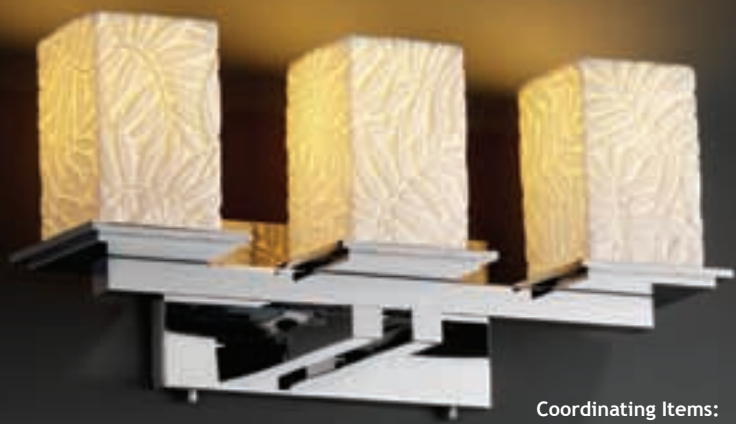

Shown: POR-8672-15-LEAF-DBRZ

Shown: POR-8673-15-BMBO-CROM

Coordinating Items:
Wall Sconces: Pages 84 - 85
Chandeliers: Pages 192 - 197
Portables: Pages 332 - 333