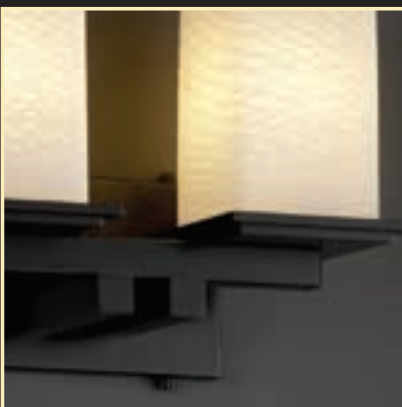

MONTANA FAMILY