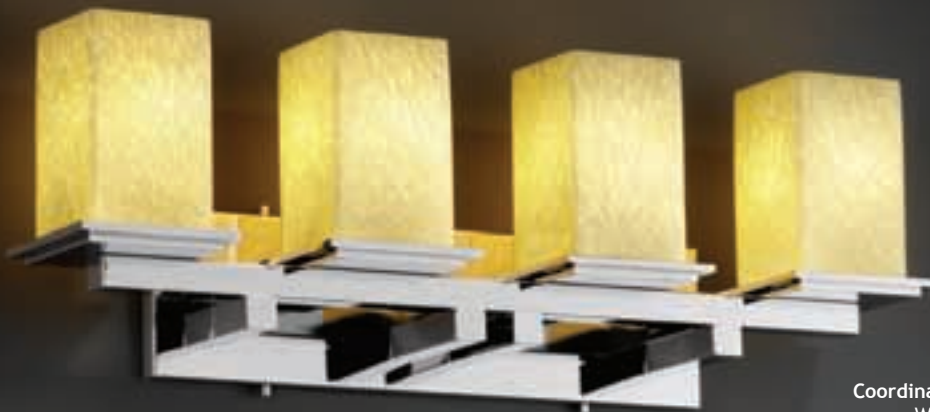

Shown: FSN-8674-15-DROP-CROM

Coordinating Items:
Wall Sconces: Pages 58 - 59
Chandeliers: Pages 166 - 171
Portables: Pages 328- 329

Item No.	BATH BARS Description	Size (MC = Mounting Center)	Incandescent**	Fluorescent**	Metal Finishes	NOTES*
8672	MONTANA 2-Light	9.75" H x 13.25" W x 6.5" Proj. (MC 7.25" Up; 2.5" Down)	(2) 100W A-19 Max	(2) 18W GU24 Max	CROM, DBRZ, MBLK, NCKL	G
8673	MONTANA 3-Light	9.75" H x 21.25" W x 6.5" Proj. (MC 7.25" Up; 2.5" Down)	(3) 100W A-19 Max	(3) 18W GU24 Max	CROM, DBRZ, MBLK, NCKL	G
8674	MONTANA 4-Light	9.75" H x 29.25" W x 6.5" Proj. (MC 7.25" Up; 2.5" Down)	(4) 100W A-19 Max	(4) 18W GU24 Max	CROM, DBRZ, MBLK, NCKL	G

* To see NOTES, refer to back cover foldout. ** Lamping shown for FSN glass shade. See Page 120 for resin shade lamping.