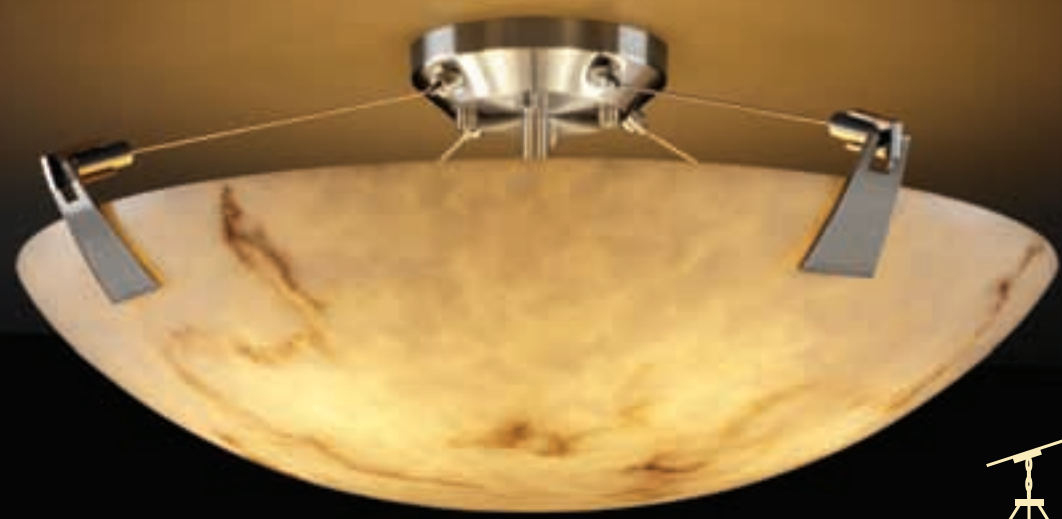

Shown: FAL-9632-35-NCKL

Available for
18" & 24" Bowls only

Shown: FAL-9632-25-MBLK

Available for
18" & 24" Bowls only

SHADE SHAPE
SQUARE BOWL

SQUARE
(-25)

SIZES

18" Sq.	36" Sq.
24" Sq.	48" Sq.