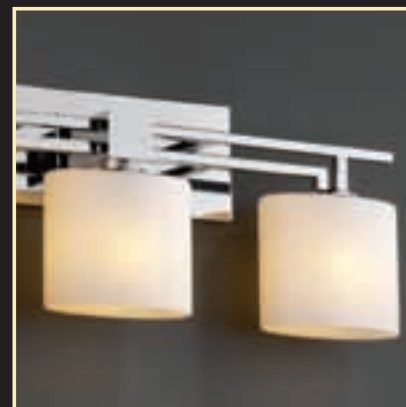

AERO FAMILY