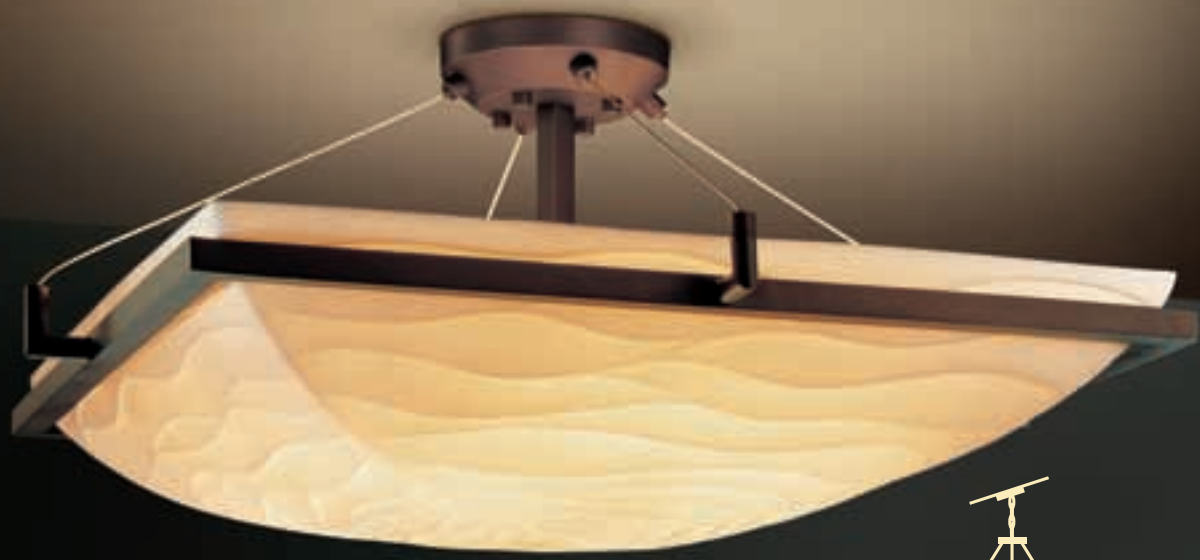

Shown: PNA-9782-25-WAVE-DBRZ

Item No.	SEMI-FLUSH Description	Size (Canopy)	Custom OAH	Incandescent	Fluorescent	Metal Finishes	Approx. Weight	NOTES*
9781	18" Square Bowl w/ RING	20" Sq. x 12" OAH (2" H x 6" Dia.)	Min. 12" Max 16"	(3) 75W A-19 Max	(3) 18W GU24 Max	DBRZ, MBLK, NCKL	35 lbs.	M, N, R, U
9782	24" Square Bowl w/ RING	27" Sq. x 12" OAH (2" H x 6" Dia.)	Min. 12" Max 20"	(6) 75W A-19 Max	(6) 18W GU24 Max	DBRZ, MBLK, NCKL	45 lbs.	M, N, O, R, U
9784	36" Square Bowl w/ RING	40" Sq. x 18" OAH (2" H x 8.5" Dia.)	Min. 18" Max 30"	(8) 75W A-19 Max	(8) 18W GU24 Max	DBRZ, MBLK	110 lbs.	M, N, O, P, T
9787	48" Square Bowl w/ RING	53" Sq. x 24" OAH (2" H x 8.5" Dia.)	Min. 24" Max 48"	(8) 75W A-19 Max	(8) 18W GU24 Max	DBRZ, MBLK	180 lbs.	M, N, O, P, T

* To see NOTES, refer to back cover foldout.