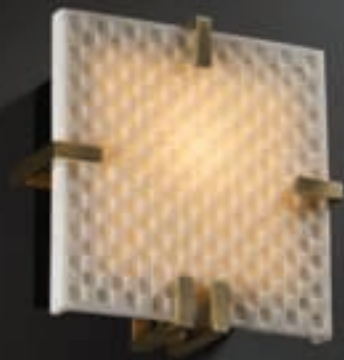

Shown: PNA-5550-CHKR-ABRS

ADA