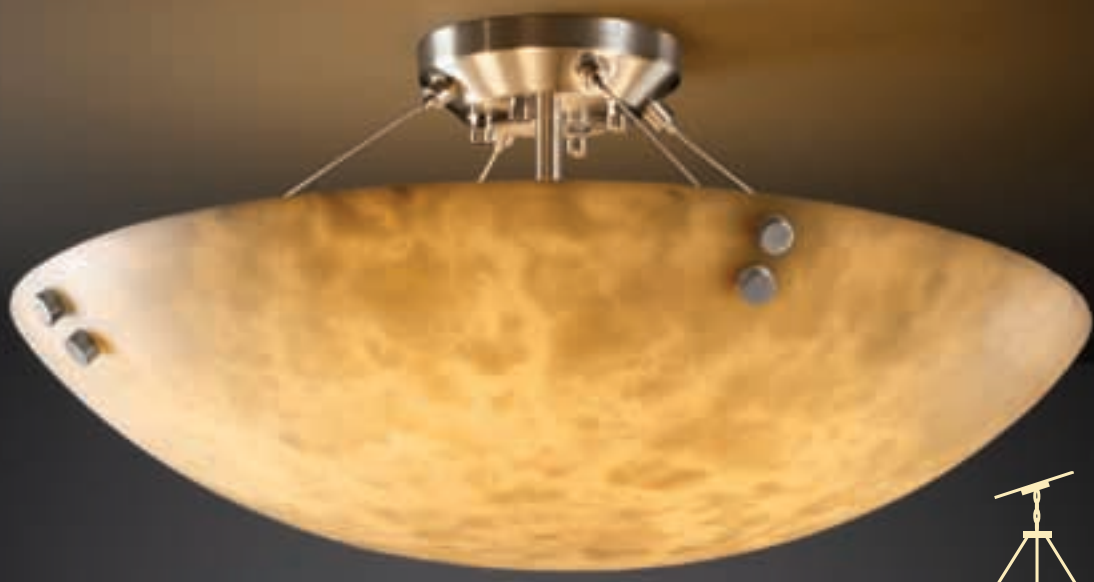

Shown: CLD-9652-35-NCKL-F1

Available for
18" & 24" Bowls only

Shown: CLD-9652-25-MBLK-F6

Available for
18" & 24" Bowls only

SHADE SHAPE
SQUARE BOWL

SQUARE
(-25)

SIZES

18" Sq.	36" Sq.
24" Sq.	48" Sq.