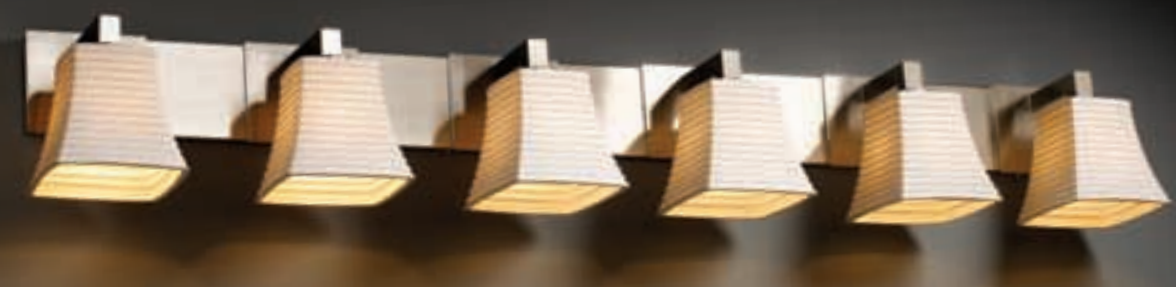

Shown: **POR-8926-40-SAWT-NCKL**
Size: 7.75" H x 55.75" W x 7.5" Proj.
MC: 5.25" Up; 2.5" Down
Note: For halogen lamping setup see Page 138

Coordinating Items:
Wall Sconces: Pages 88 - 91
Chandeliers: Pages 200 - 205

Item No.	BATH BARS Description	Size (MC = Mounting Center)	Incandescent	Fluorescent	Metal Finishes	NOTES*
8926	MODULAR 6-Light	7.75" H x 55.5" W x 6.75" Proj. (MC 5.25" Up; 2.5" Down)	(6) 100W A-19 Max	(6) 18W GU24 Max	ABRS, BLKN, CROM, DBRZ, MBLK, NCKL	G

*To see NOTES, refer to back cover foldout. **Cylinder shade (-10) used for fixture dimensions.