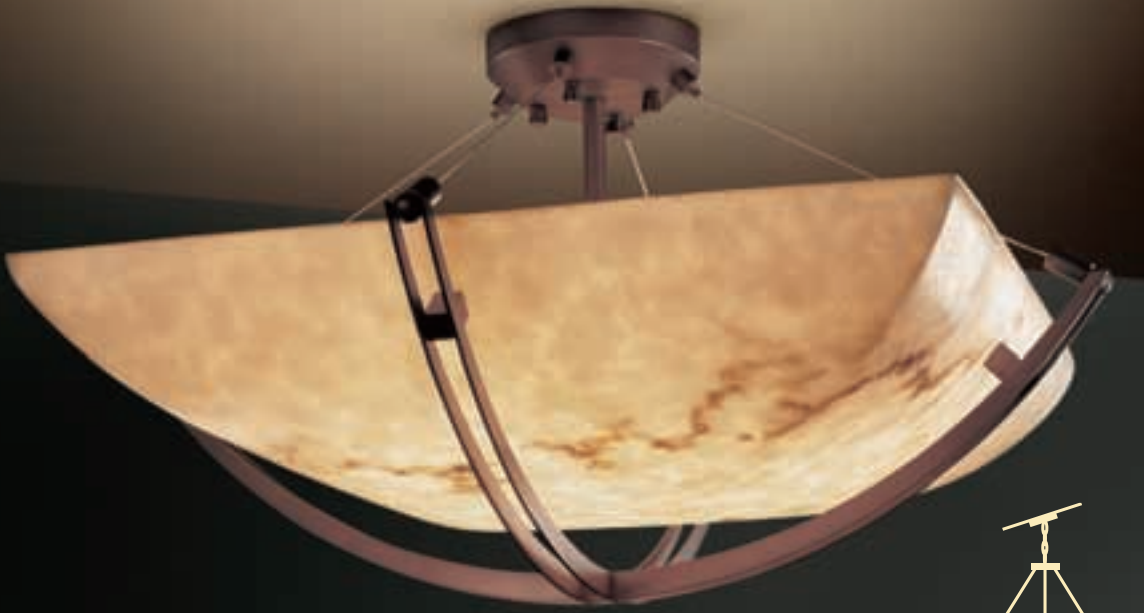

Shown: FAL-9712-25-DBRZ

Available for
18" & 24" Bowls only

SHADE SHAPE
SQUARE BOWL

SQUARE
(-25)

SIZES

18" Sq.	36" Sq.
24" Sq.	48" Sq.

SHADE SHAPE
ROUND BOWL

ROUND
(-35)