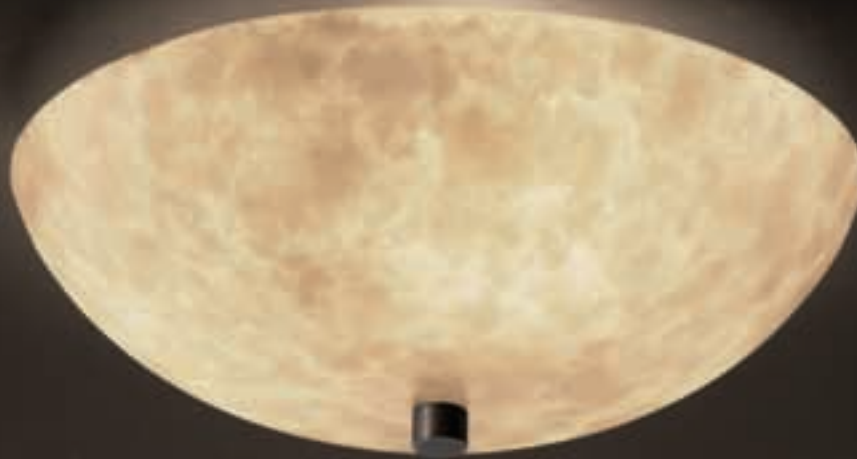

SEMI-FLUSH BOWLS: *ROUND WI FLUORESCENT LAMPING*

Shown: CLD-9671-35-DBRZ
Note: (3) 13W GU24 lamps included