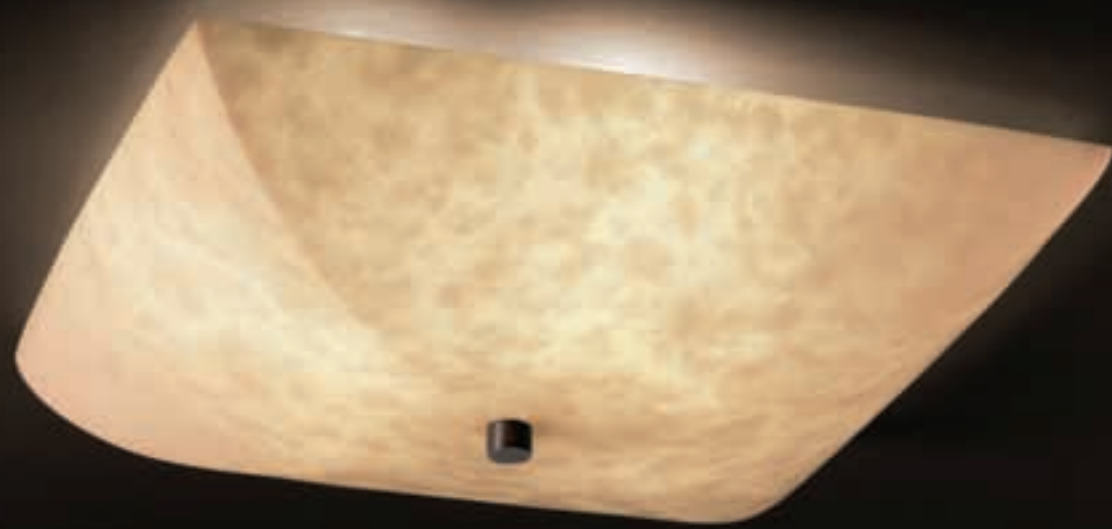

SIZES

18" Sq. | 24" Sq.

SHADE SHAPE
ROUND BOWL

ROUND
(-35)

SIZES

18" Dia. | 24" Dia.

SEMI-FLUSH BOWLS: SQUARE W/ FLUORESCENT LAMPING

Shown: CLD-9671-25-CROM
Note: (3) 13W GU24 lamps included