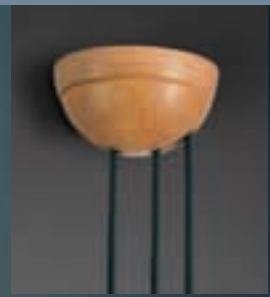

○ -
DOMUS™

CANOPY FOR DOM-8551

Shown: DOM-8551

Note: Adjustable pull-down fixture
Includes matching wood canopy
and 8 ft. black cord only

Coordinating Items:

Wall Sconces: Pages 110 - 111
Semi-Flush: Page 291
Portables: Page 337