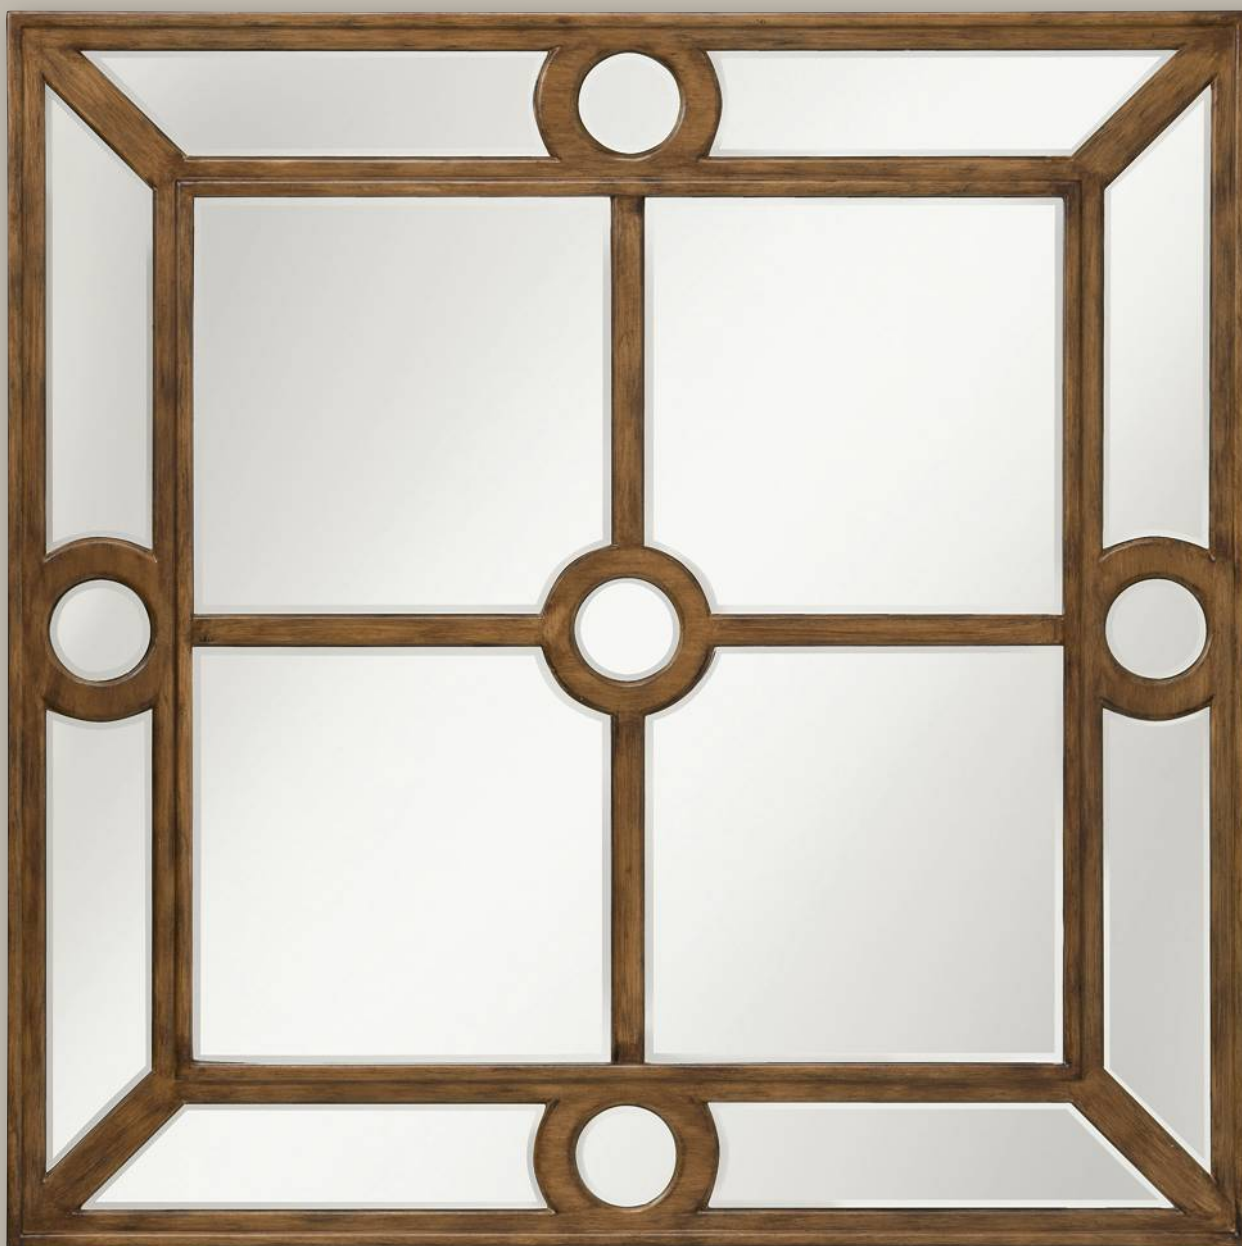

C 78122
Elara™ Beveled Mirror

s813

A 78130
Glenn™ Mirror
Antique Mirror with Antique Black
Metal Frame
Overall Size: 30" Sq.
Mirror Size: 18" Sq.
Depth: 1.5"
Weight: 21 lbs.
Mounts square

B 78120
Scroll Beveled Mirror
Etched and Beveled Mirrored Frame
Overall Size: 35.5" Sq.
Mirror Size: 20" Sq.
Depth: 1"
Weight: 32 lbs.
Mounts square or diagonal

C 78122
Elara™ Beveled Mirror
Distressed Light Brown Finish
Overall Size: 40" Sq.
Mirror Size: 28" Sq.
Depth: 1"
Weight: 37 lbs.
Mounts square or diagonal