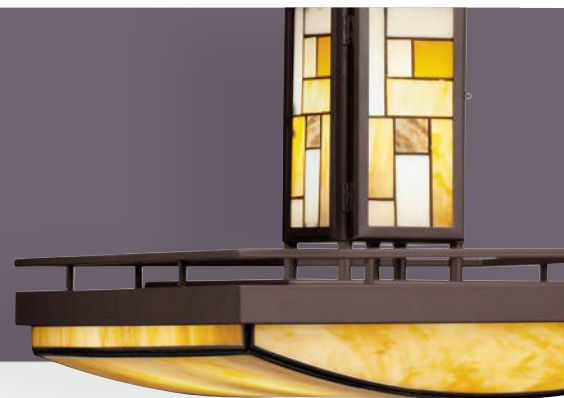

Measurements shown in inches. U.S. Patent Pending.

Riverview™

Linear Island 66051 | Page s763 | Pendant 65337 | Page s763

Olde Bronze® Finish with
Art Glass and
Cut Stone Accents

s762

Simplicity, geometric forms and color are the hallmarks of the Prairie movement, and the Riverview Collection delivers on all fronts. Warm neutrals – from bisque to honey – come alive in art glass and cut stone. The illuminated column and main light add interest to these dynamic fixtures.