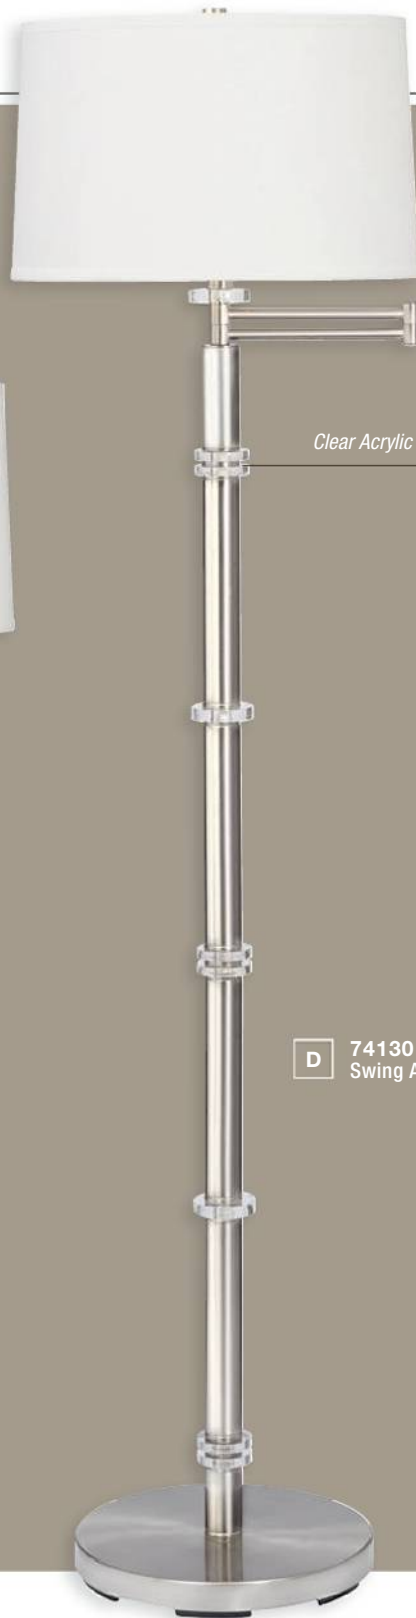

B 78118
Helene Wall Lamp
Brushed Nickel Finish
with Acrylic Discs
Wd. 11", Hgt. 36.25",
Ext. 12.5", HCWO 13"
Shade: 10.5" x 11" x 8"
White Hard Back
On-Off Rocker Switch
100-W. (M)

C 70730
Table Lamp

Clear Acrylic Discs