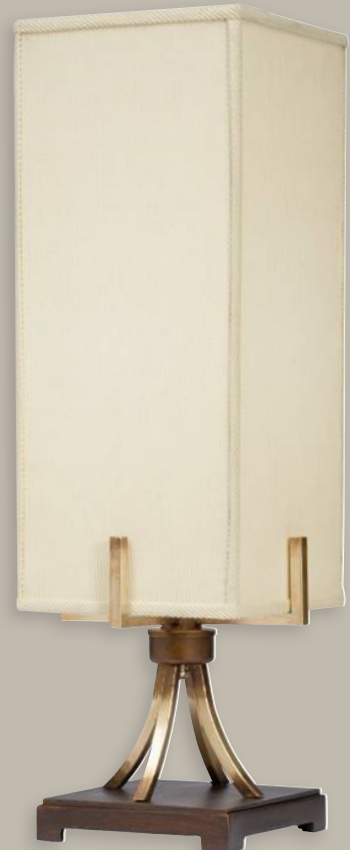

E 70779
Table Lamp

C **70778**
Connor™ Table Lamp
Hand-Painted Chestnut Bronze
and Rubbed Olde Silver Finish
Hgt. 27"
Shade: 14" x 14" x 11"
Ivory Corduroy Square Soft Back
3-Way Turn Switch
150-W. (M)

D **74258**
Connor™ Floor Lamp
Hand-Painted Chestnut Bronze and
Rubbed Olde Silver Finish
Hgt. 60"
Shade: 16" x 16" x 12"
Ivory Corduroy Square Soft Back
On-Off Foot Switch
150-W. (M)

E **70779**
Connor™ Table Lamp
Hand-Painted Chestnut Bronze
and Rubbed Olde Silver Finish
Hgt. 28"
Shade: 8.5" x 8.5" x 20"
Ivory Corduroy Square Soft Back
On-Off, In-Line Switch
75-W. (M)

Title 20 Compliant.