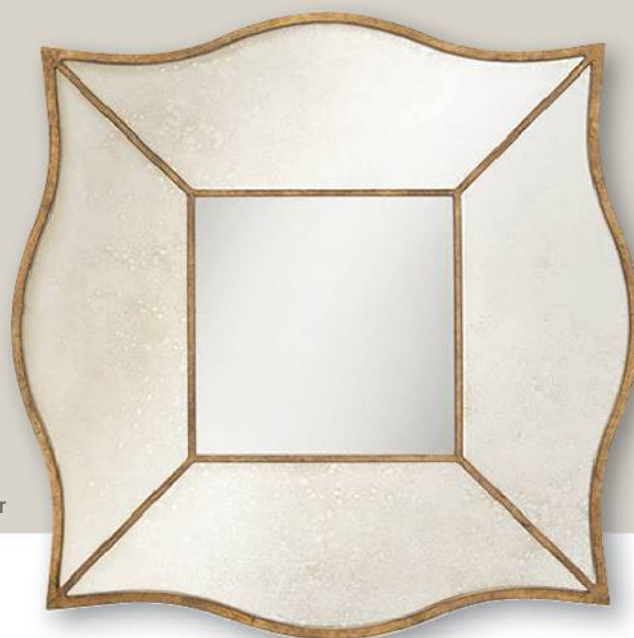

B 78129
Bethany™ Mirror

B 78129
Bethany™ Mirror
Golden Bronze Finish with
Antique Mirror Frame
Overall Size: 31" Sq.
Mirror Size: 13" Sq.
Depth: 1"
Weight: 18 lbs.
Mounts square or diagonal

C 78131
Island Mirror
Distressed Golden Bronze Finish
Overall Size: 31" x 40.5"
Mirror Size: 19.5" x 28.5"
Depth: 1.5"
Weight: 35 lbs.
Mounts horizontal or vertical