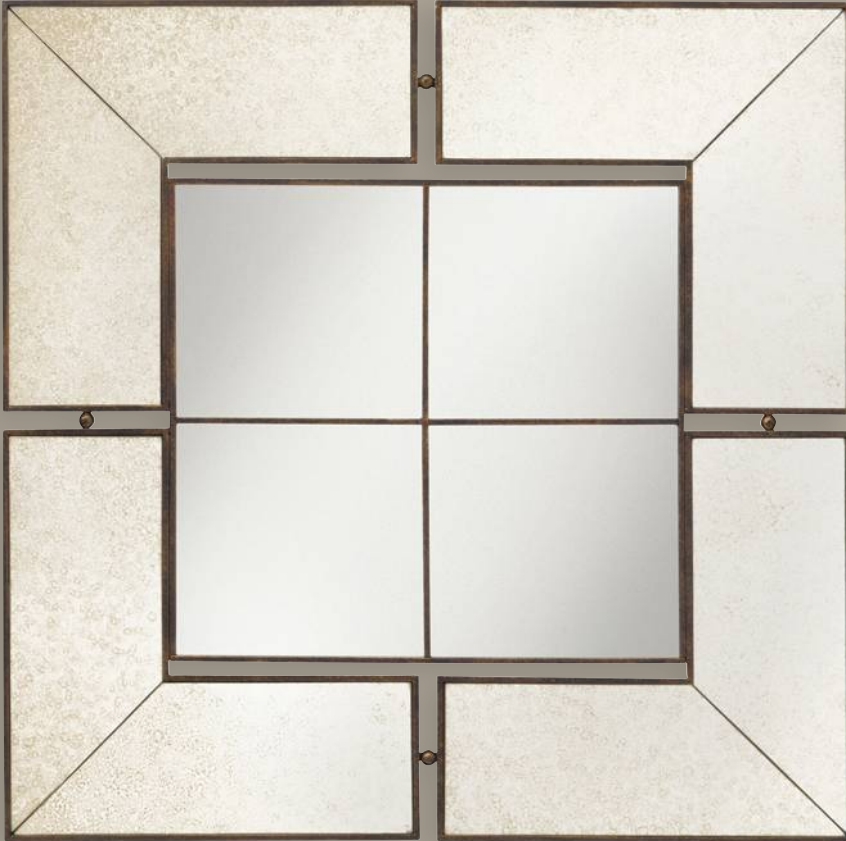

Coil

Natural Brass or
Polished Nickel Finish

A 78130
Glenn™ Mirror