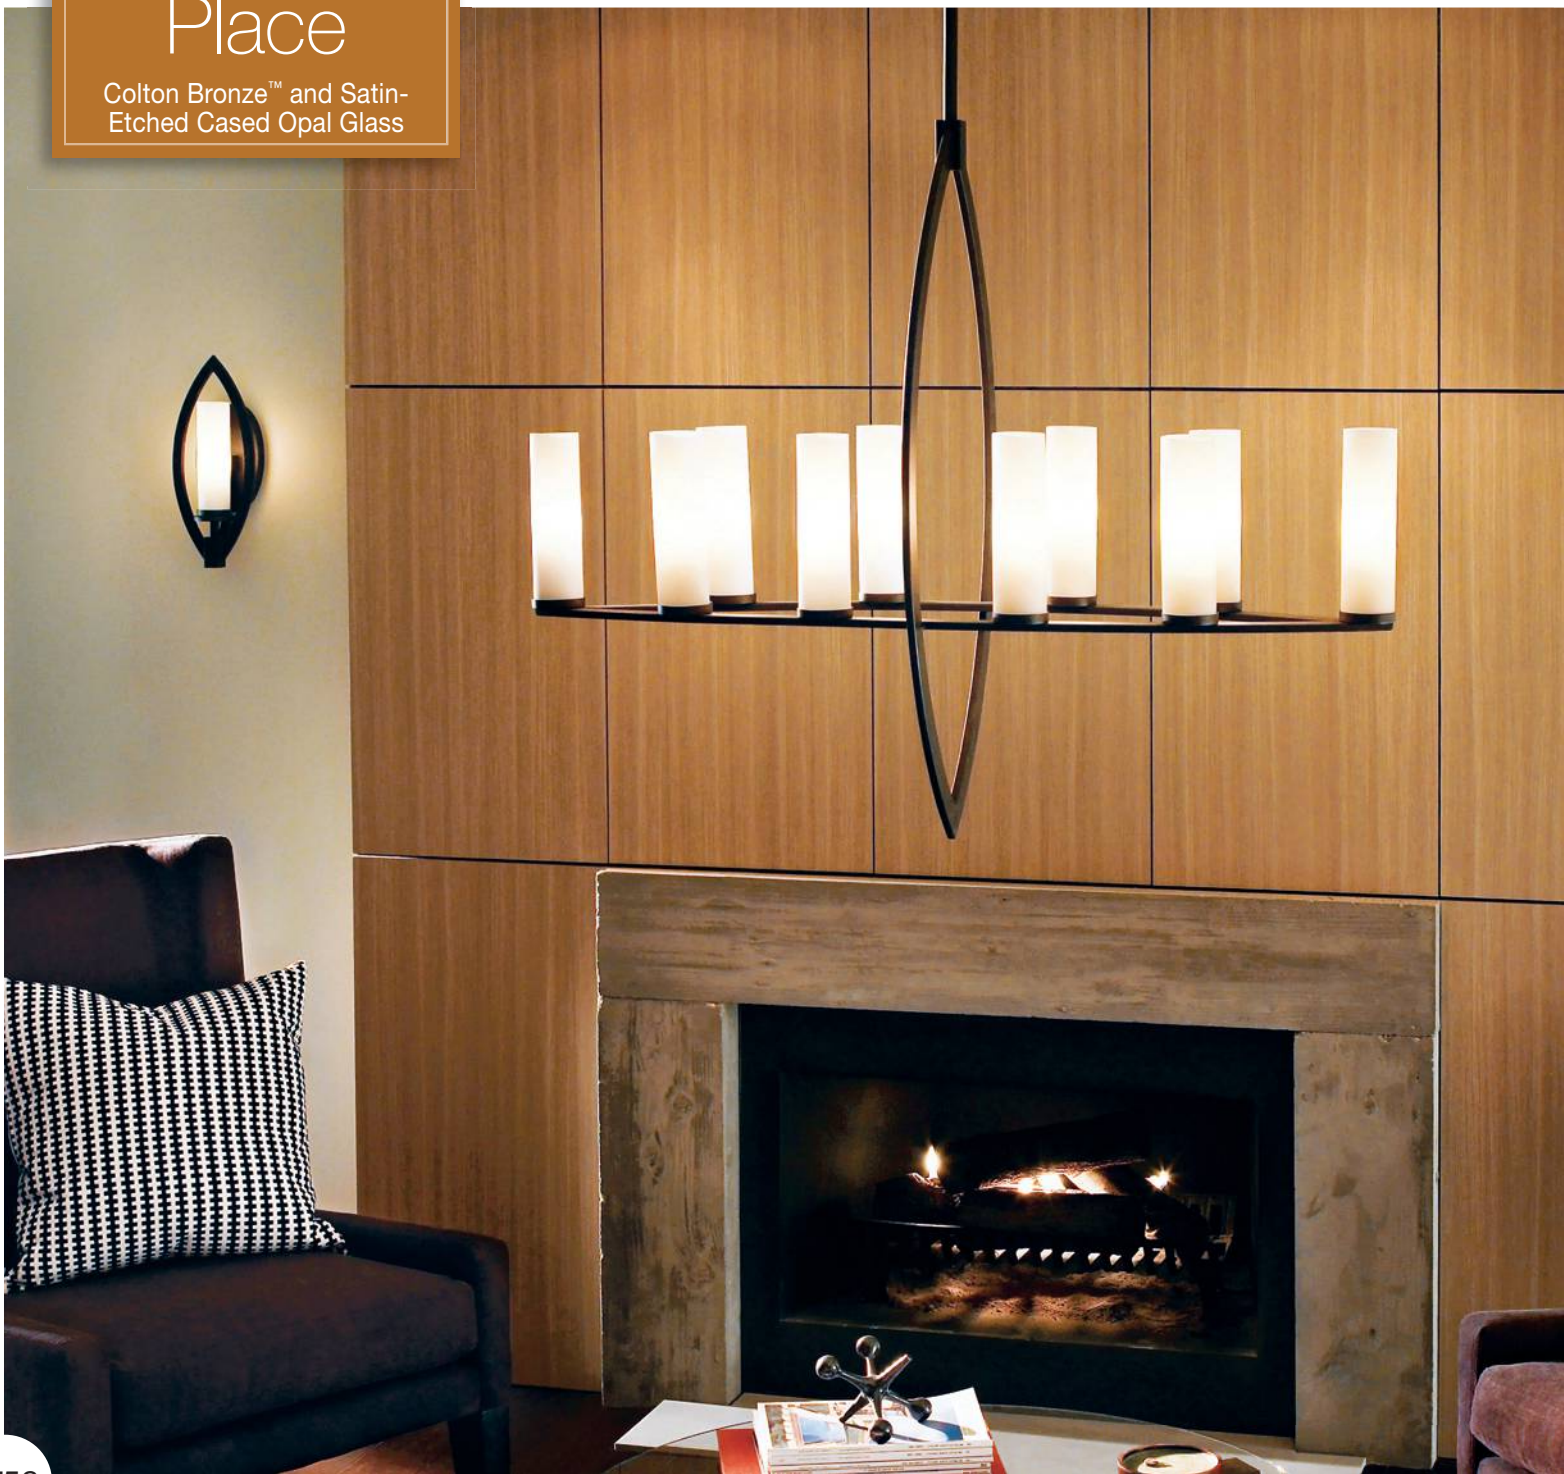

Neptune Place

Colton Bronze™ and Satin-Etched Cased Opal Glass

Chandelier 42539 CTZ | Page s757 | Wall Sconce 42536 CTZ | Page s758

s756

The Neptune Place Collection proves that simple can be dramatic and that balance is the key to beautiful design. Intersecting ovals align perfectly as Satin-Etched Cased Opal glass shades rise towards the ceiling. Deep, rich Colton Bronze finish softens the contemporary style.