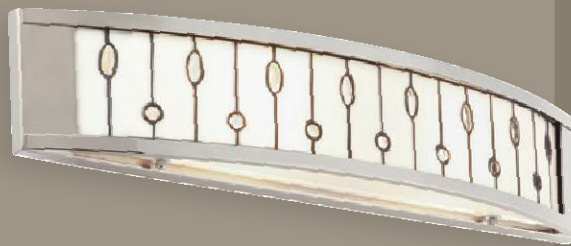

Measurements shown in inches. U.S. Patent Pending

Cloudburst

Polished Nickel Finish
and Wispy White Art Glass
with Clear Jewel Accents

E **69094**
Wall Sconce
ADA Compliant

F **69158**

Fixture can be installed on the wall horizontally or vertically.