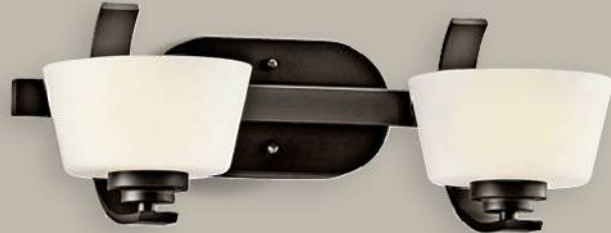

Measurements shown in inches. U.S. Patent Pending.

Rise™

Olde Bronze® Finish
and Satin-Etched Cased
Opal Glass

See matching mirror 41011 OZ
on page 385 of the Kichler® Catalog K110.

A 45228 OZ

B 45229 OZ

C 45230 OZ