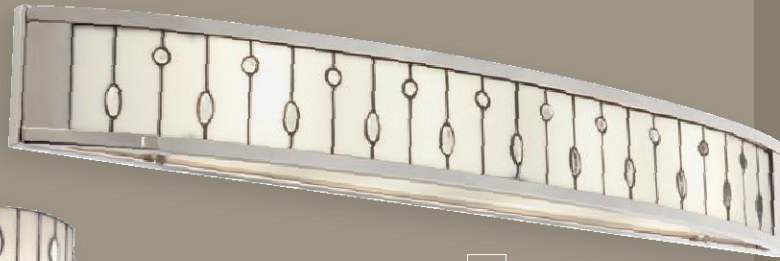

Measurements shown in inches. U.S. Patent Pending

Cloudburst

Polished Nickel Finish
and Wispy White Art Glass
with Clear Jewel Accents

E **69094**
Wall Sconce
ADA Compliant

F **69158**

Fixture can be installed on the wall horizontally or vertically.