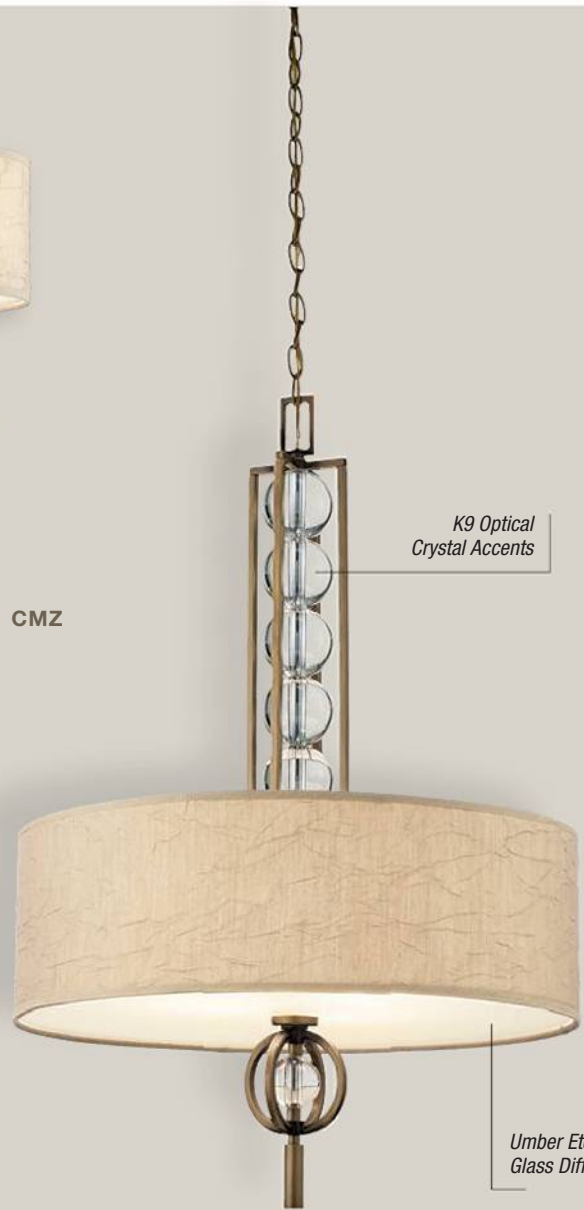

Measurements shown in inches. U.S. Patent Pending.

Celestial™

Cambridge Bronze Finish and
Crinkle Fabric Shades with
Umber Etched Glass Diffusers

B 42103 Wall Sconce CMZ

*K9 Optical
Crystal Accents*

A 42104 CMZ