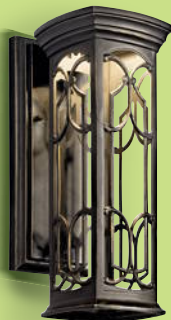

Measurements shown in inches. U.S. Patent Pending.

Franceasi™

Design Pro LED

Olde Bronze® Finish

A 49229 OZ LED

B 49226 OZ LED

Cast Aluminum
construction

s842