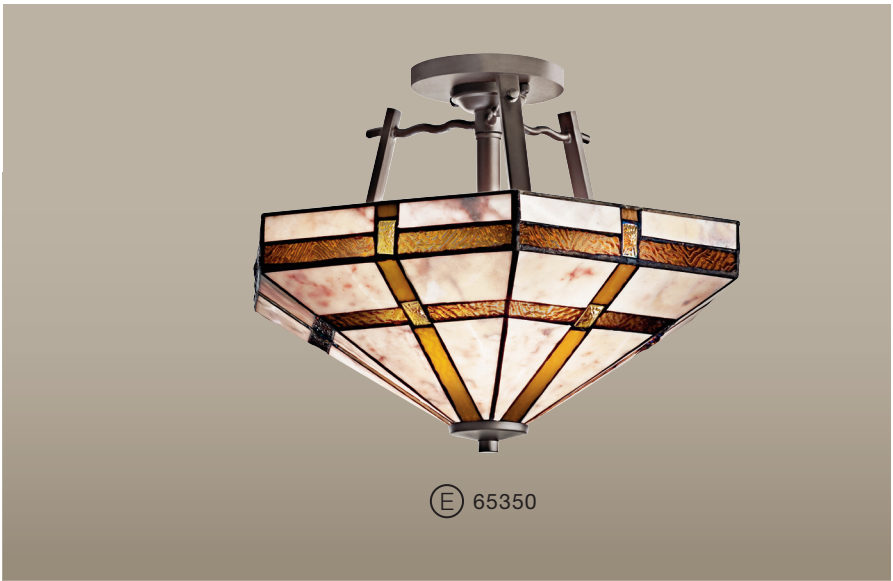

Ⓓ 65319 | INVERTED PENDANT
3-Lt., 100-W. Max. (M) D. 22", B. Hgt. 25",
Ovrll. 63", Extra lead wire 87". Add. chain order
2996 OZ. Add. stems order 2999 (12") OZ.

Ⓔ 65350 | SEMI FLUSH
2-Lt., 100-W. Max. (M) D. 16", Hgt. 12-1/2".

Ⓔ 65350