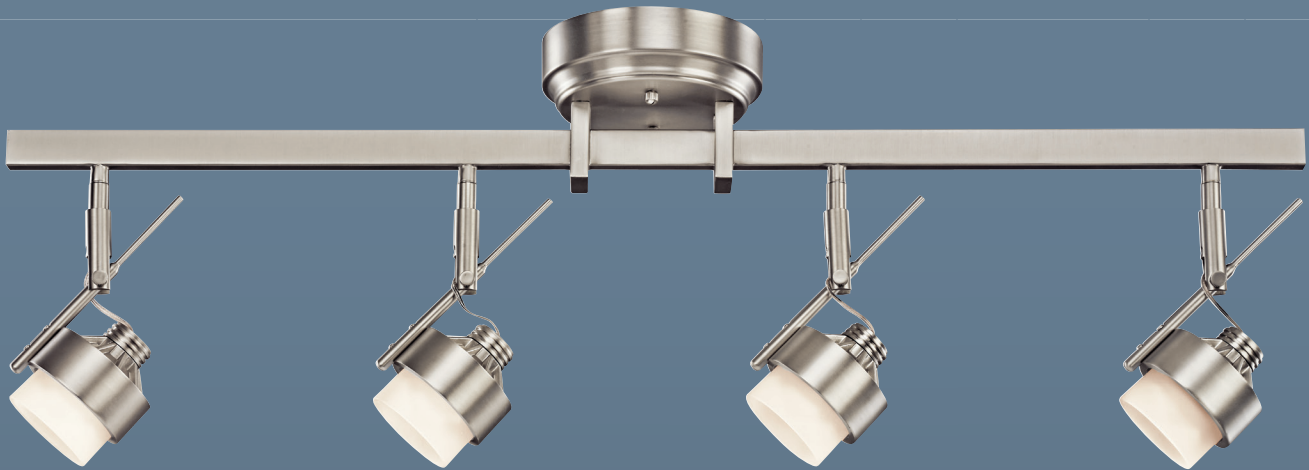

Design Pro LED Rail Lights

Create drama and light throughout your space with versatile, energy-efficient 4-light Design Pro LED Rail Lights. Fixtures accommodate installation on the *wall or ceiling* and are fully dimmable with most standard electric low-voltage dimmer switches.

Ⓐ 10326 NI

Kichler LED exceeds the standards for Efficiency, Reliability and Beauty:

- Long-life light emitting diodes provide approx. 40,000-hour life span to L70 (70% initial lumens) – about 15 years of standard operation – and are fully replaceable.
- True optics: pure white light and controlled beam spread with no fade or drop off of light.
- High Color Rendering Index (CRI)
- Standard installation
- Energy Star qualified