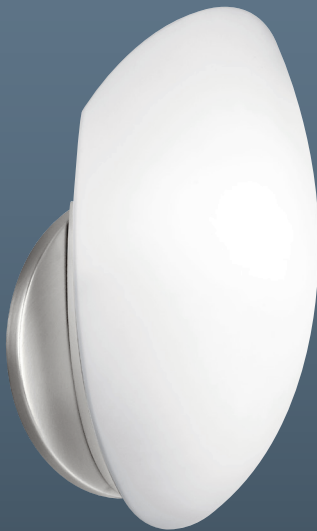

Ⓒ 11102 NI
A.D.A. Compliant