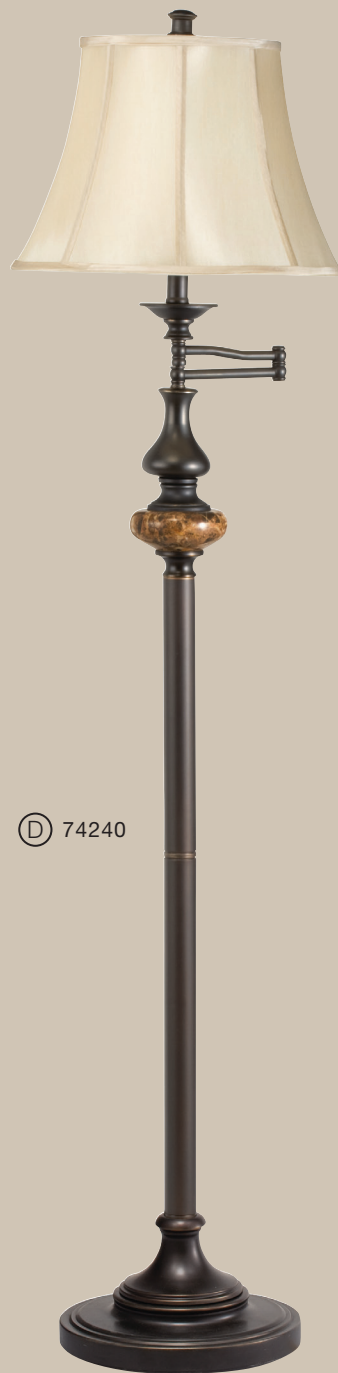

(B) 74234 | FLOOR LAMP
Hgt. 58-1/2". Bronze Finish with Marble Accent.
1-Lt., 150-W. 3-Way Turn Switch. Shade:
11" x 16" x 11-1/2" Champagne Soft Back.

© 74240

© 76103 | TORCHIERE
Hgt. 71". Bronze Finish with Marble
Accent. 1-Lt., 150-W. 3-Way Turn Switch.
Shade: D. 17-1/2" Champagne Alabaster Glass.

© 74240 | SWING ARM FLOOR LAMP
Hgt. 60". Bronze Finish with Marble
Accent. 1-Lt., 150-W. (M), 3-Way Turn Switch.
Shade: 9" x 15" x 11" Champagne Soft Back.