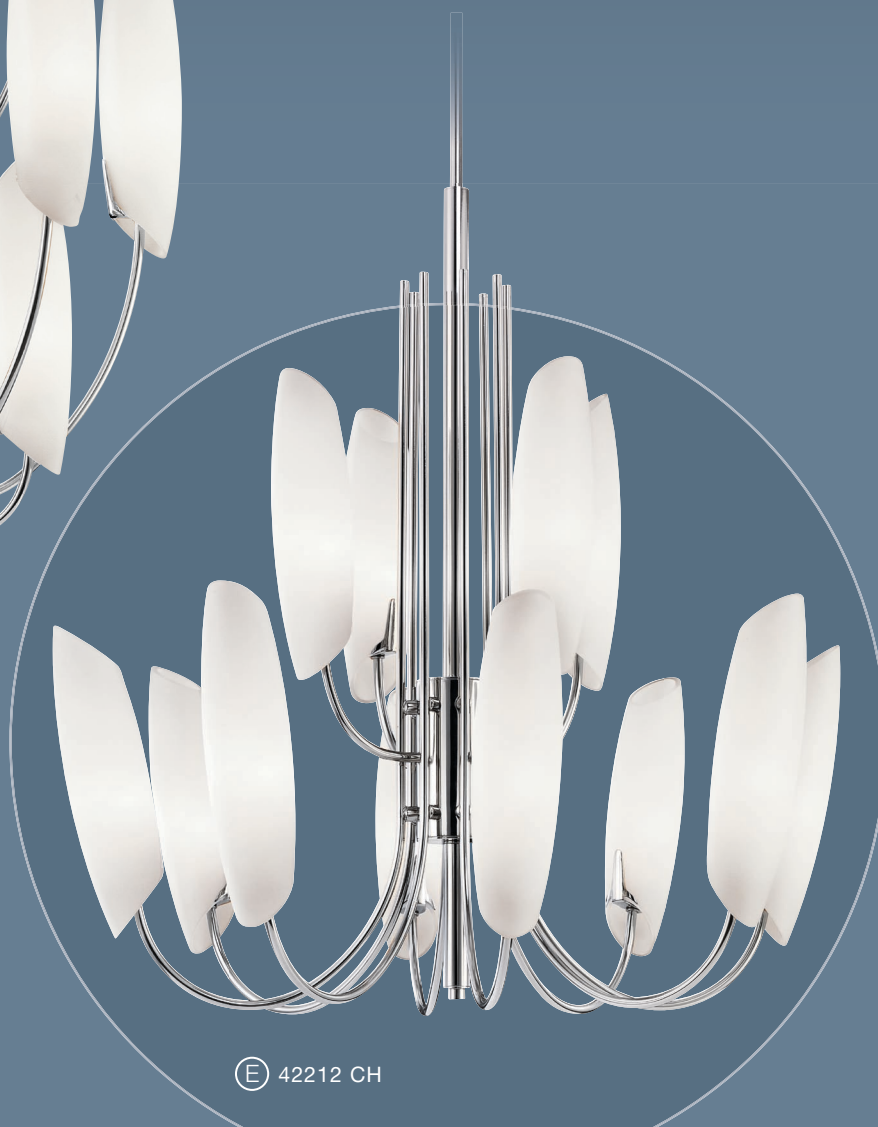

Ⓔ 42212 CH

Ⓓ 42215 CH | CHANDELIER
12-Lt, 3-Tier, 60-W. Max. (C/K) D. 25",
B. Hgt. 38-1/2", Ovrll. 76-1/2", Extra lead wire
74". Add. chain order 2996 CH. Add. stems
order 2999 (12") CH. U.S. Patent Pending.

Ⓔ 42212 CH | CHANDELIER
12-Lt, 2-Tier, 60-W. Max. (C/K) D. 30-1/2",
B. Hgt. 32", Ovrll. 70", Extra lead wire 83".
Add. chain order 2996 CH. Add. stems order
2999 (12") CH. U.S. Patent Pending.