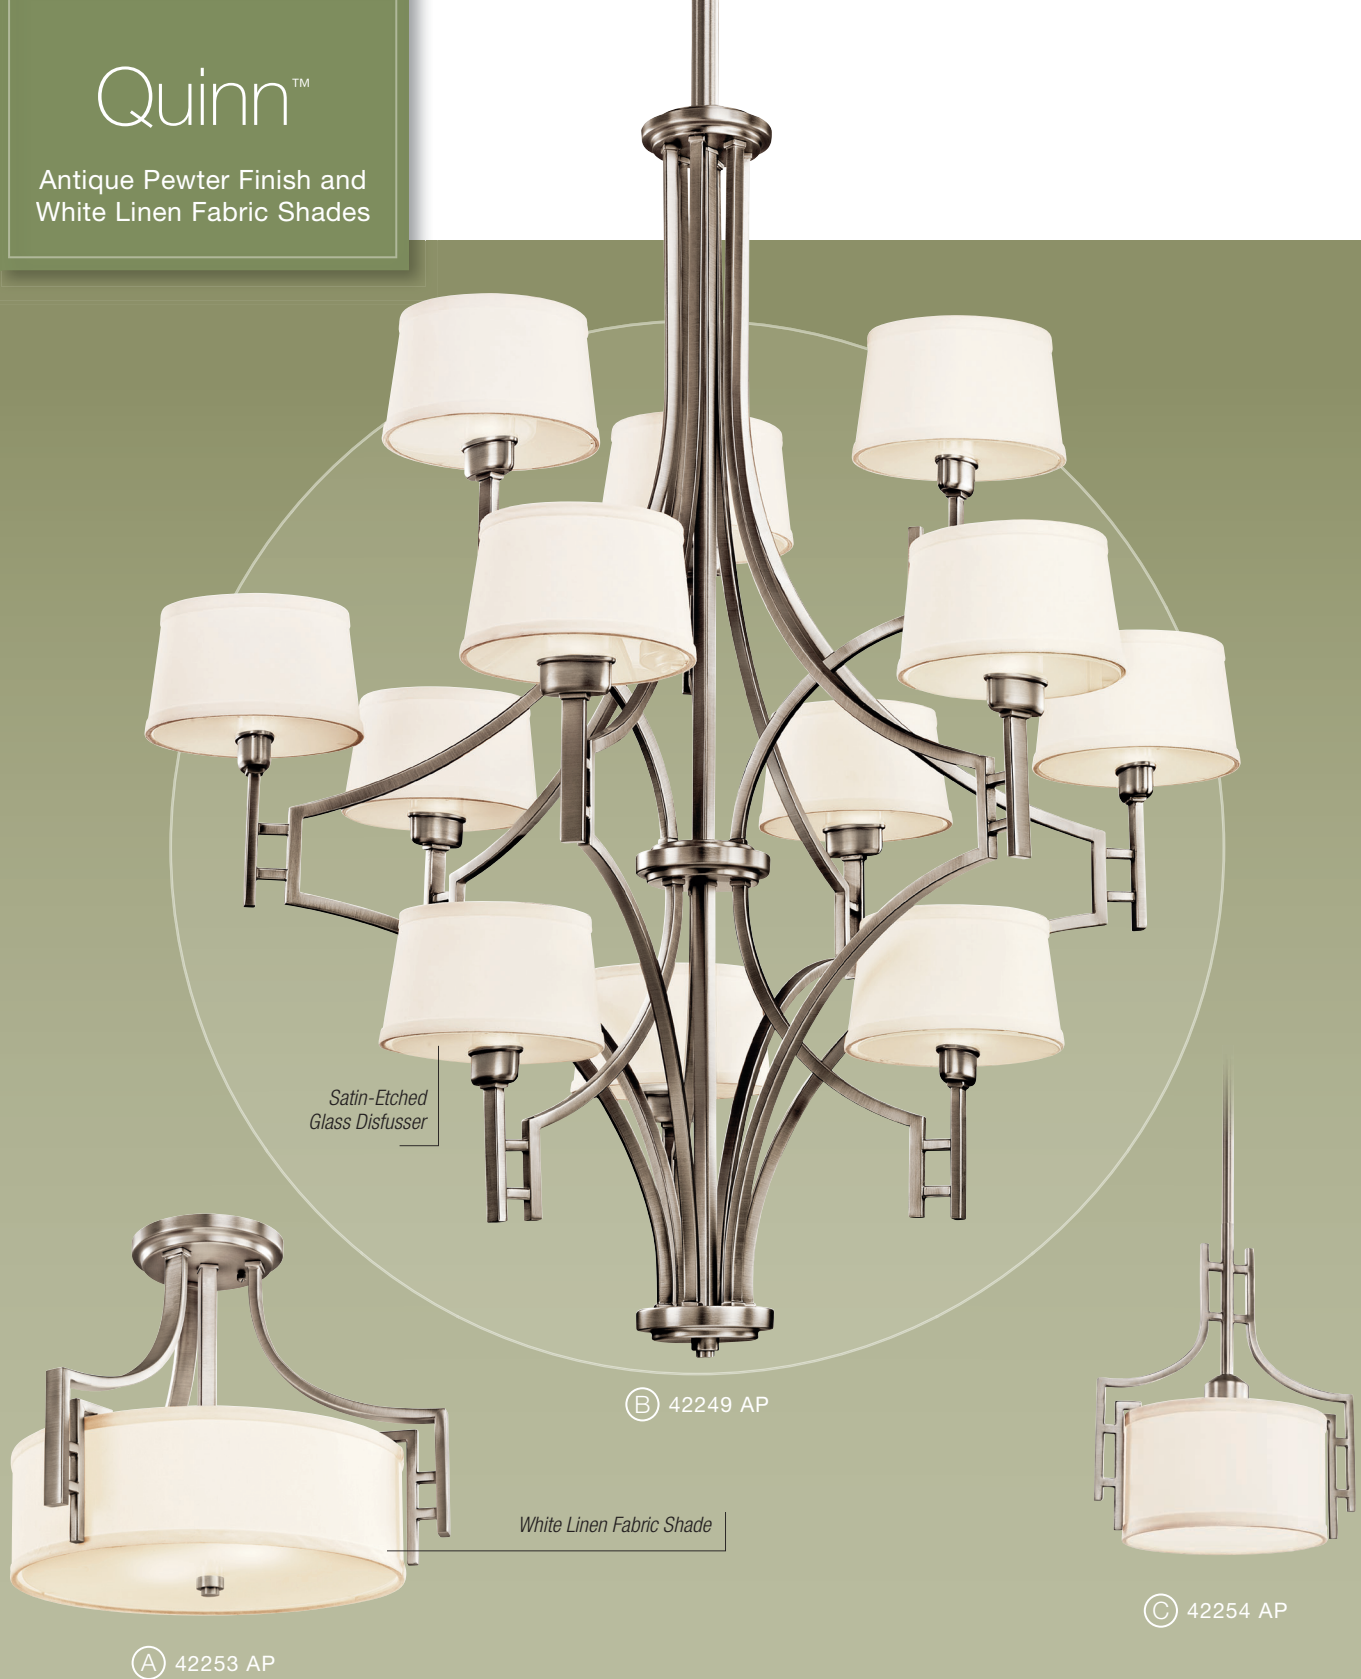

*Satin-Etched
Glass Diffuser*

White Linen Fabric Shades

Quinn™

Antique Pewter Finish and
White Linen Fabric Shades

(A) 42253 AP | SEMI FLUSH
2-Lt, 100-W. Max. (M) D. 17", Hgt. 12-1/2".
Satin-etched glass diffuser. U.S. Patent Pending.
Hybrid (23-30W CFL)