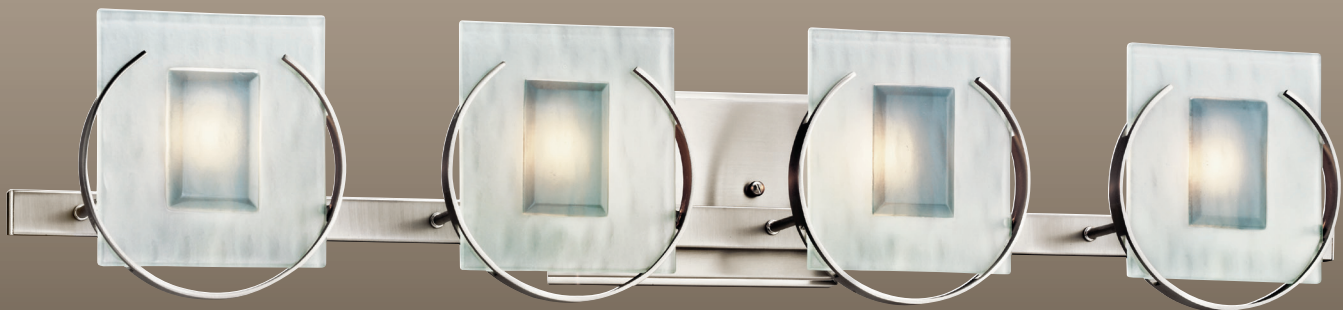

Manitoba™

Brushed Nickel Finish and Etched
Textured Clear Glass with Light Gray
Beveled Fused Glass Rectangle

(A) 45073 NI

(B) 45074 NI

(C) 45075 NI

(A) 45073 NI | BATH
2-Lt., 60-W. Max. (C/K) Wd. 16", Hgt. 6-1/2",
Ext. 4-1/2", Hgt. from cntr. of wall opening
3-1/4". Krypton bulbs incl. UL listed-damp.
U.S. Patent Pending.