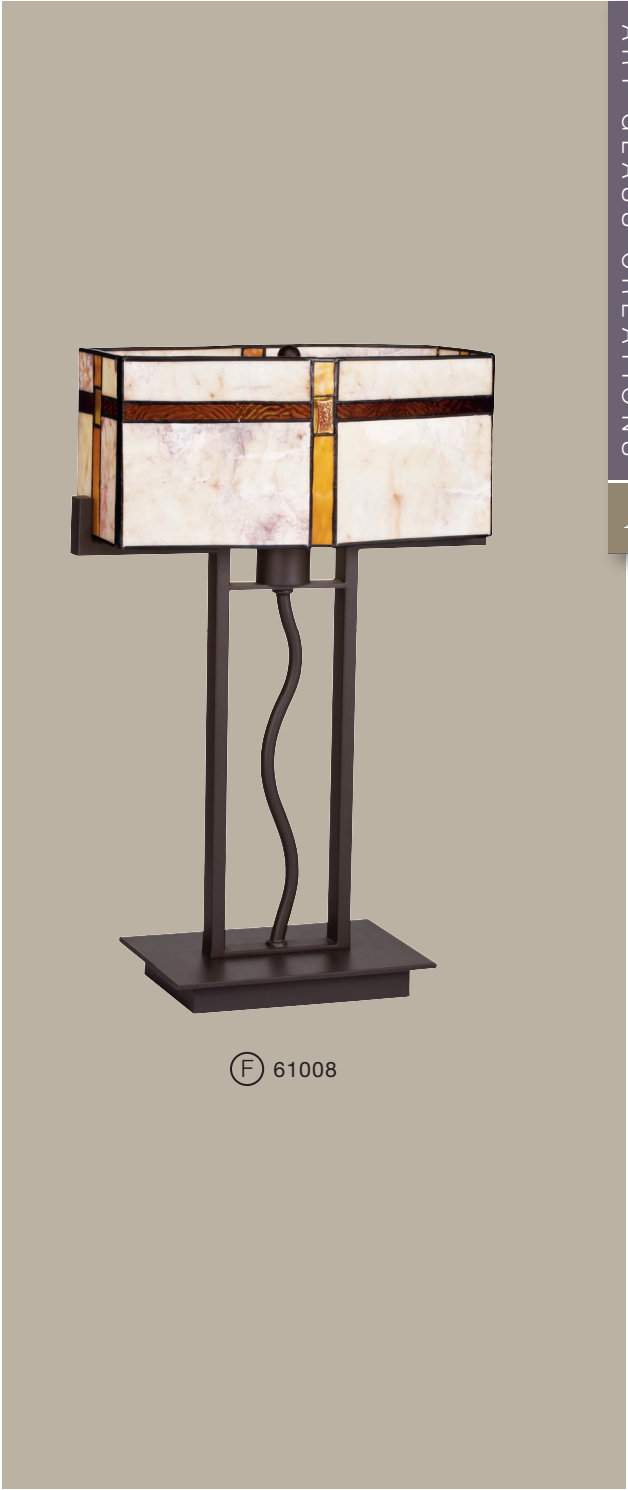

Ⓕ 61008

Ⓔ 65350 | SEMI FLUSH
2-Lt., 100-W. Max. (M) D. 16", Hgt. 12-1/2".

Ⓕ 61008 | TABLE LAMP
Wd. 14-1/2", Hgt. 21". Hi-Low, In-Line
Switch 100-W.

Art Glass and Tiffany shades are natural materials - colors, patterns and textures will vary from piece to piece.