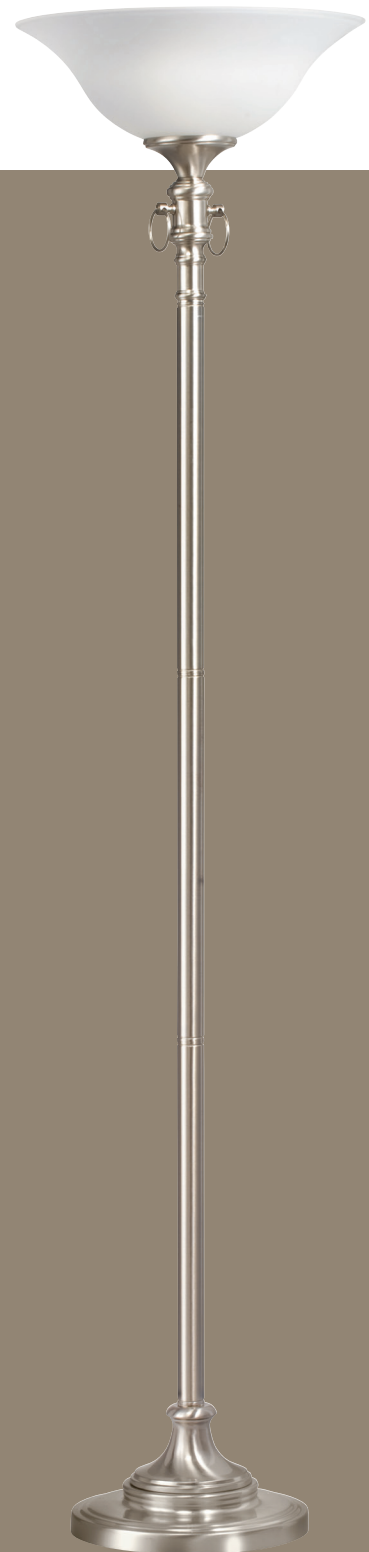

(A) 70733

(B) 70735

(C) 74132

(A) 70733 | TABLE LAMP
Hgt. 32-1/2". Hand-Painted Porcelain.
1-Lt., 150-W. (M), 3-Way Turn Switch.
Shade: 12" x 17" x 12" Linen Hard Back.

(B) 70735 | BLUE CASCADE TABLE LAMP
Height 24-1/2". Hand-Painted Porcelain.
1-Lt., 150-W. (M), 3-Way Turn Switch.
Shade: 15" x 16" x 9-1/2" White Hard Back.

(C) 74132 | FLOOR LAMP
Hgt. 65-1/2". Hand-Painted Porcelain.
1-Lt., 150-W. (M), 3-Way Turn Switch.
Shade: 12" x 17" x 12" Linen Hard Back.

Pressick II™

Brushed Nickel Finish

Ⓓ 74239

Ⓔ 70736

Ⓕ 76139

Ⓓ 74239 | TRAY FLOOR LAMP
Hgt. 58". Brushed Nickel Finish. 16" D.
Beveled Glass Tray. 1-Lt., 150-W. (M),
3-Way Turn Switch. Shade: 15" x 16" x 12"
White Hard Back.

Cheswick™

Bronze Finish with
Champagne Water Glass

Ⓐ 74242

Ⓐ 74242 | 6-WAY FLOOR LAMP
Hgt. 65". Bronze Finish with Champagne Water
Glass. 1-Lt., 150-W. (M) and 3-Lt., 40-W. (M).
6-Way Turn Switch. Shade: 14" x 19" x 11"
Latte Soft Back.