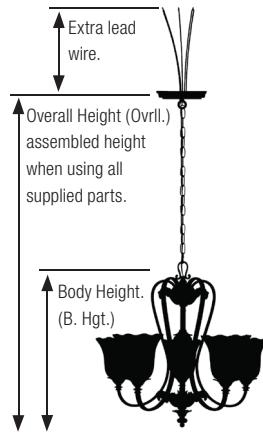

Accessories

Standard Gauge Chain
Chain may be ordered in 3' lengths to supplement existing chain supplied with Kichler® fixtures. To order additional chain, look for the chain recommendations listed for fixtures requiring chain.

2996 APC
2996 AVI
2996 BST
2996 CH
2996 HB
2996 MBZ
2996 PN
2996 TRZ

Heavy Gauge Chain
4901 AVI
4901 CH
4901 HB
4901 MBZ
4901 TRZ
4902 PN

Extra Heavy Gauge Chain
4903 PN
4908 CTZ
4909 APC
4909 LBZ

Outdoor Solid Brass Chain
4927 OI

Stem Segments
To increase the fixture overall length to a maximum of five stem segments you may order:

12" Length
2995 AP (for use with 1960)
2995 BK (for use with 1960)
2995 OZ (for use with 1960)
2999 APC
2999 AVI
2999 MBZ
2999 PN
4938 AGZ

incl. - included
Lt. - light
W. - watt
Max. - maximum
Adj. - adjustable
Wd. - width
D. - diameter
Hgt. - height
B. Hgt. - body height
Ovrl. - overall
Add. - additional
cntr. - center
illum. - illuminated
Effic. - efficacy
Replcmt. - replacement
Ext. - extension

Legend

- Hybrid = This symbol indicates the product is best suited for Indoor use with self ballasted, compact fluorescent lamps sold through electrical distributors and lighting showrooms across the U.S.
- Hybrid OD = This symbol indicates the product is best suited for Outdoor use with self ballasted, compact fluorescent lamps sold through electrical distributors and lighting showrooms across the U.S.
- (C) = Candelabra based lamp (E-12).
- (C/K) = Candelabra based lamp (E-12) or Krypton candelabra based lamps.
- (M) = Medium based lamp (E-26).
- ✓ = Fixture requires supply wire rated for at least 75° C.
- ❖ = Fixture requires supply wire rated for at least 90° C.
- ☆ = When electrical connection is made inside the fixture, supply wire must be rated at least 75° C. When electrical connection is made in an outlet box, supply wire must be rated at least 60° C.
- ⓘ = Installation Instructions: Fixture must be supported independently of the outlet box unless the outlet box is UL listed for the weight to be supported. Consult a qualified electrician / installer. Required installation parts included.
- = Many of the products in this catalog have the Energy Star logo. This identifies lighting that uses 2/3 less energy than conventional lighting and lasts six to ten times longer. For more information, visit www.energystar.gov.
- = Title 24 refers to the California Building Standards Code. All lighting fixtures in this catalog that comply with the October 1, 2005 revision of the California Title 24 standards are marked with the T24 logo. For more information, visit www.energy.ca.gov/title24.