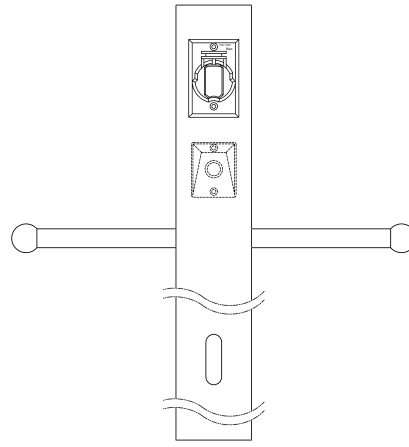

Post Accessories

(F) 49907

Posts

- (A) 9501 BK | BLACK
  9501 WH | WHITE
  Aluminum Post with Ladder Rest. Dia. 3", Hgt. 84".

9505 AZ | ARCHITECTURAL BRONZE
Architectural Bronze Aluminum Post with Ladder Rest. Dia. 3", Hgt. 84".

- (B) 9502 AZ | ARCHITECTURAL BRONZE | **NEW**
  9502 BK | BLACK
  Aluminum Post with Internal Photocell and Ladder Rest. Dia. 3", Hgt. 84".

- (C) 9506 AZ | ARCHITECTURAL BRONZE
  9506 BK | BLACK
  9506 OB | OLDE BRICK®
  Aluminum Post. Dia. 3", Hgt. 84".

- (D) 9595 AZ | ARCHITECTURAL BRONZE | **NEW**
  9595 BK | BLACK
  9595 LZ | LEGACY BRONZE™
  9595 OB | OLDE BRICK®
  Fluted Aluminum Post. Dia. 3", Hgt. 84".

- (E) 49904 AZ | ARCHITECTURAL BRONZE | **NEW**
  49904 BK | BLACK | **NEW**
  49904 WH | WHITE | **NEW**
  Aluminum Post with External Photocell and Ladder Rest. Dia. 3", Hgt. 84".

- (F) 49907 AZ | ARCHITECTURAL BRONZE | **NEW**
  49907 BK | BLACK | **NEW**
  49907 WH | WHITE | **NEW**
  Aluminum Post with External Photocell, Ladder Rest and GCO (Grounded Convenience Outlet). Dia. 3", Hgt. 84".

49914 AZ | ARCHITECTURAL BRONZE | **NEW**
49914 BK | BLACK | **NEW**
Aluminum Post. Dia. 3", Hgt. 144".

Cast Decorative Posts

- (G) 9510 BK | BLACK
  9510 OB | OLDE BRICK®
  9510 OZ | OLDE BRONZE®
  Decorative Cast Aluminum Post. Dia. 13", Hgt. 72". Hardware included (J-bolts) for use at time of concrete base pour.

49950 BK | BLACK | **NEW**
Replacement Internal Photocell (Black only)

49951 BK | BLACK | **NEW**
Replacement External Photocell (Black only)

49952 BK | BLACK | **NEW**
Replacement GCO (Grounded Convenience Outlet)

49953 AZ | ARCHITECTURAL BRONZE | **NEW**
49953 BK | BLACK | **NEW**
49953 WH | WHITE | **NEW**
Replacement Ladder Rest