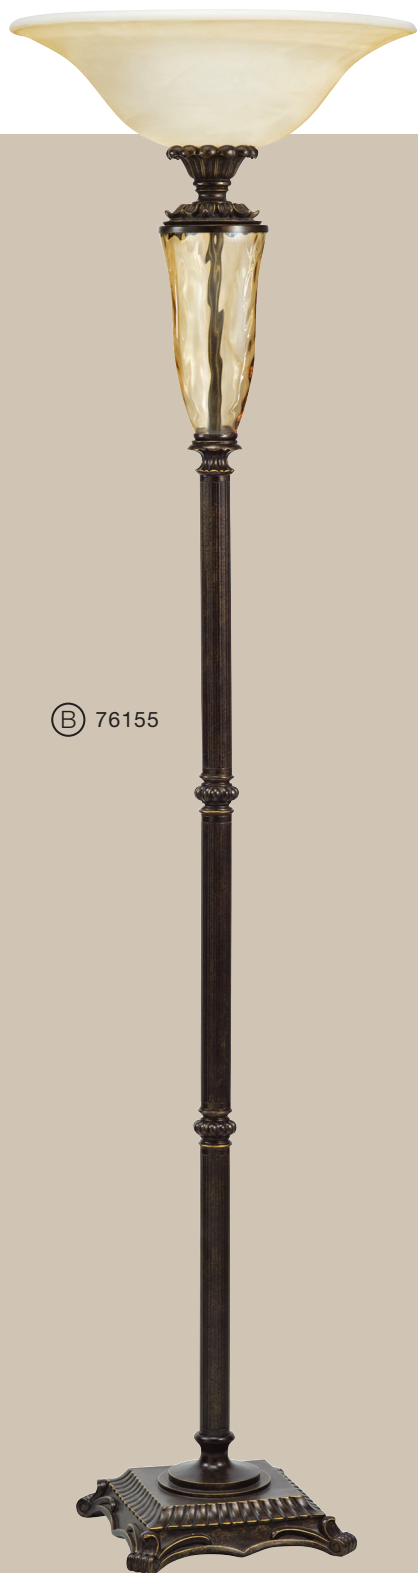

Cheswick™

Bronze Finish with
Champagne Water Glass

Ⓐ 74242

Ⓐ 74242 | 6-WAY FLOOR LAMP
Hgt. 65". Bronze Finish with Champagne Water
Glass. 1-Lt., 150-W. (M) and 3-Lt., 40-W. (M).
6-Way Turn Switch. Shade: 14" x 19" x 11"
Latte Soft Back.