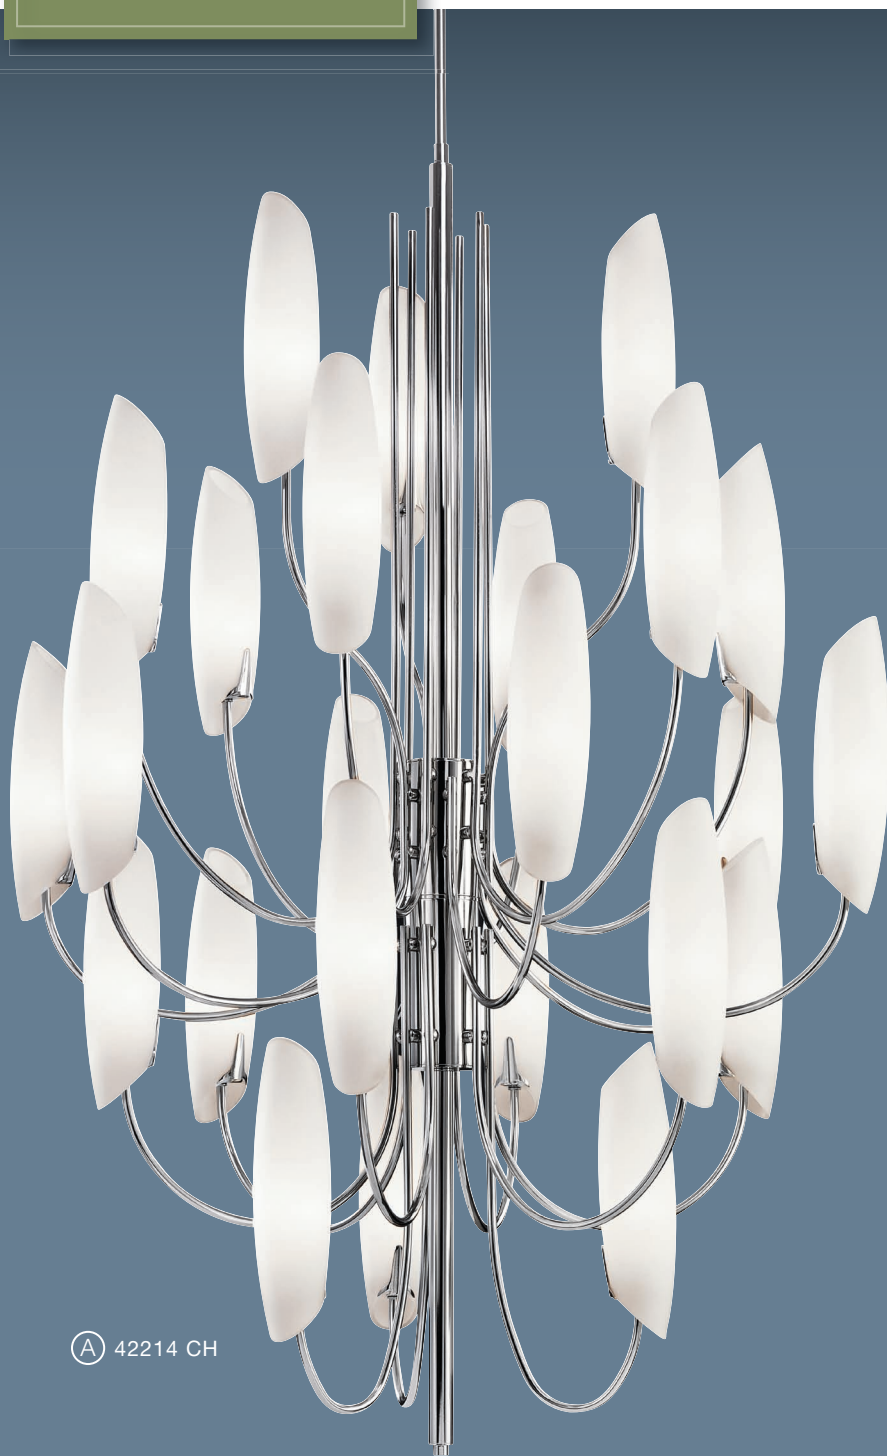

42213 CH

42213 CH | CHANDELIER
9-Lt, 2-Tier, 60-W. Max. (C/K) D. 26-1/2",
B. Hgt. 25", Ovrll. 62", Extra lead wire 85".
45" (12:12) Max. stem tilt. Add. stems order
2999 (12") CH. U.S. Patent Pending.

Satin-Etched Cased Opal Glass

Sleek Chrome Finish

Stella™

Chrome Finish and Satin-Etched Cased Opal Glass

(A) 42214 CH

(B) 42216 CH

(C) 45212 CH

(A) 42214 CH | CHANDELIER
24-light, 5-Tier, 40-W. Max. (C/K) Dia. 36",
B. Hgt. 53", Ovrll. 91", Extra lead wire 76".
Add. chain order 4901 CH. Add. stems order
2999 (12") CH. U.S. Patent Pending.