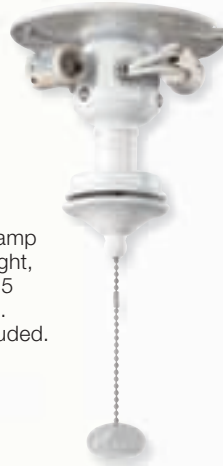

STEP 2 SELECT FITTER

350002
Decorative
Incandescent Lamp
Bowl Fitter. 3-Light,
E-12 40-W. B10.5
Lamps Included.
White Finial Included.
5.25" Diameter,
6" Hgt.
cUL Indoor.