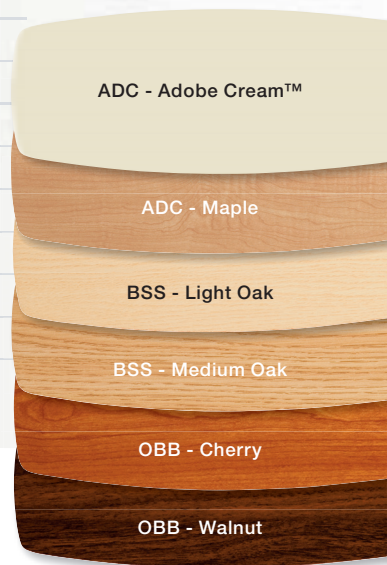

Kichler® Reversible Blades