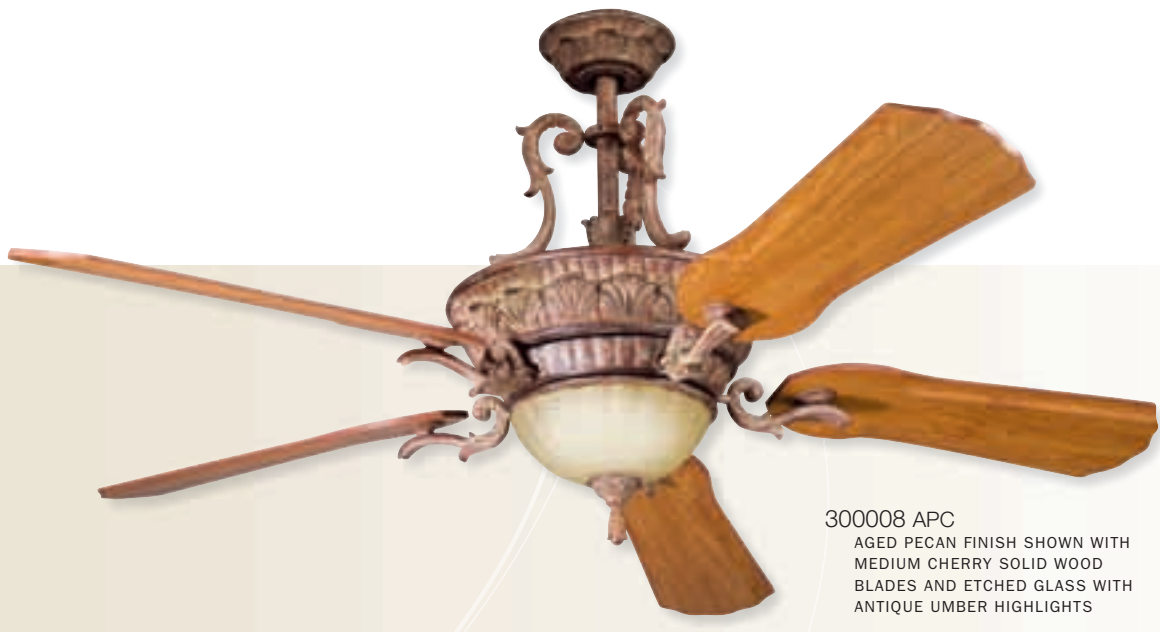

*Integrated
Downlight*

300008 APC
AGED PECAN FINISH SHOWN WITH
MEDIUM CHERRY SOLID WOOD
BLADES AND ETCHED GLASS WITH
ANTIQUÉ UMBER HIGHLIGHTS

- ★ **MOTOR SIZE** 188mm x 25mm Motor
- ★ **FINISH APC:** Aged Pecan with Medium Cherry Wood Blades,
BKZ: Berkshire Bronze™ with Dark Cherry Wood Blades
- ★ **BLADES** (5) Solid Wood Blades • 14° Blade Pitch • 60" Blade Sweep
- ★ **DOWNRODS** Includes 6" & 12" downrods with 1" (O.D.)
- ★ **PRIMARY CONTROL SYSTEM** CoolTouch™ Control System (Included)
- ★ **UPLIGHT** Integrated. Uses (6) E-12, 15-W. C-7 Lamps (Included)
- ★ **DOWNLIGHT** Integrated. Uses (3) E-12, 40-W. B-8 Lamps (Included)
- ★ **LEAD WIRE** 78" ★ **cUL LISTED** Indoor
- ★ **LOW CEILING ADAPTABLE** No ★ **WARRANTY** Limited Lifetime