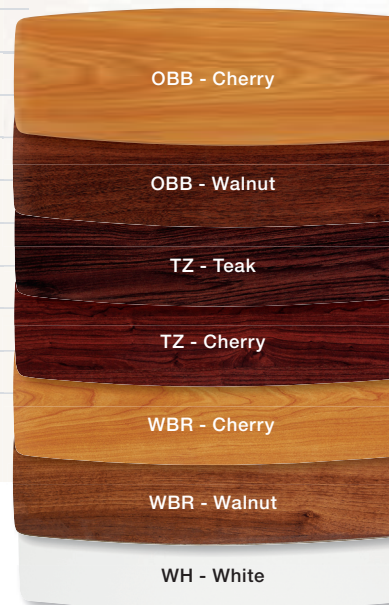

Kichler® Reversible Blades