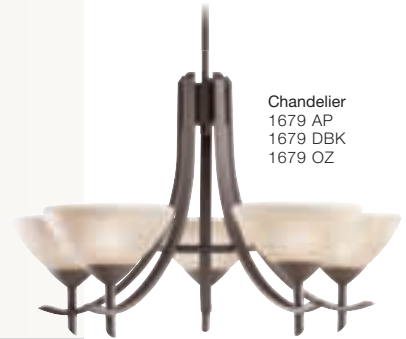

Chandelier
1679 AP
1679 DBK
1679 OZ

1. ★ **MOTOR SIZE** 188mm x 25mm Motor
   - ★ **FINISH** AP: Antique Pewter with Reversible Cherry/Medium Cherry Blades
     DBK: Distressed Black with Reversible Cherry/Walnut Blades,
     OZ: Olde Bronze® with Reversible Cherry/Walnut Blades
   - ★ **BLADES** (5) Blades • 14° Blade Pitch • 60" Blade Sweep
   - ★ **DOWNRODS** Includes 6" & 12" Downrods with 1" (O.D.)
   - ★ **PRIMARY CONTROL SYSTEM** CoolTouch™ Control System (Included)
   - ★ **UPLIGHT** Integrated. Uses (6) E-12, 15-W. C-7 Lamps (Included)
   - ★ **DOWNLIGHT** 1 Optional Bowl Light Kit - 380000 AP/DBK/OZ
     1 Optional Pendant 3-Light Kit - 380001 AP/DBK/OZ
   - ★ **LEAD WIRE** 78" ★ **cUL LISTED** Indoor
   - ★ **LOW CEILING ADAPTABLE** No ★ **WARRANTY** Limited Lifetime
2. U.S. Patent Pending

OZ - Walnut
DBK - Walnut

OZ - Dark Cherry
DBK - Dark Cherry

AP - Medium Cherry

AP - Cherry

Kichler® Décor™ Reversible Blades

AIRFLOW 5,736 Cubic Ft. Per Minute on High • 76 Watts on High (Excludes Lights) • AIRFLOW EFFICIENCY 75 Cubic Ft. Per Minute Per Watt on High

60"

BLADE SWEEP

188 x 25mm Motor

HANGING MEASUREMENTS:

WITH 6" DOWNROD
A - 15.00" B - 13.00" C - 13.75"

WITH 12" DOWNROD
A - 21.00" B - 19.00" C - 13.75"

Includes our new
CoolTouch™
Control System
U.S. Patent Pending

OPTIONAL LIGHT KITS, see page 126