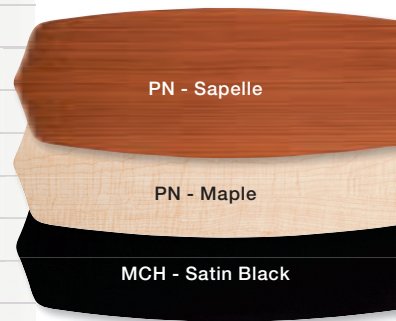

Kichler® Décor™ Reversible Blades