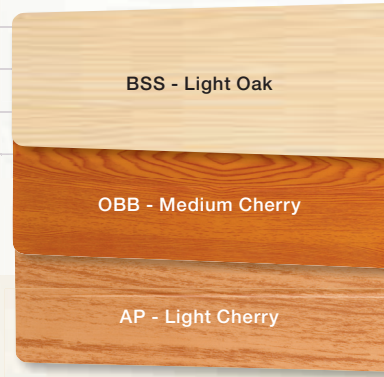

56"

BLADE SWEEP

DC Motor

HANGING MEASUREMENTS:

WITH 6" DOWNROD
A - 17.25" B - 13.25" C - 12.25"

Includes our new
CoolTouch II™
DC Control System
U.S. Patent Pending