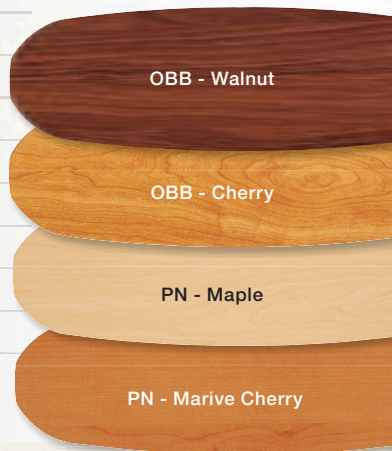

OBB - Walnut

OBB - Cherry

PN - Maple

PN - Marive Cherry