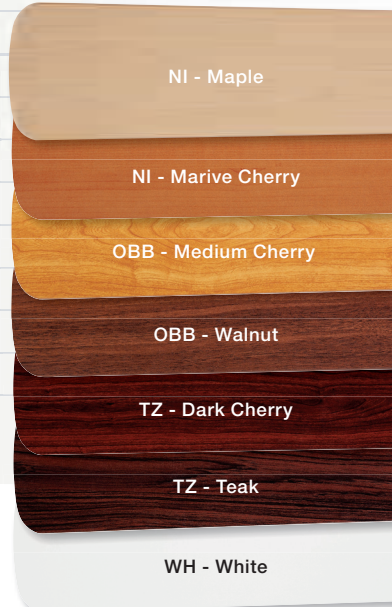

ACCESSORIES PAGES 126-147

See our complete line of Ceiling Fan Accessories on pages 126-147. Light Kits / Decorative Glass / Control Systems / Downrod Coupler / Extension Rods

- ★ **MOTOR SIZE** 188mm x 25mm Motor
- ★ **FINISH NI:** Brushed Nickel with Reversible Marive Cherry/Maple Blades
  OBB: Oil Brushed Bronze™ with Reversible Walnut/Cherry Blades
  TZ: Tannery Bronze® with Reversible Cherry/Teak Blades
  WH: White Powder Coat with White Blades
- ★ **BLADES** (5) Blades • 16° Blade Pitch • 54" Blade Sweep
- ★ **DOWNRODS** Includes 4" Downrod with 1" (O.D.)
- ★ **PRIMARY CONTROL SYSTEM** Pull Chain, 3 Speeds Forward & Reverse
- ★ **OPTIONAL CONTROLS** Optional Remote Controls and Wall Controls Available, see pages 140-144
- ★ **UPLIGHT** N/A ★ **DOWNLIGHT** Optional Light Kits Available, see pages 128-139
- ★ **LEAD WIRE** 78" ★ **cUL LISTED** Indoor
- ★ **LOW CEILING ADAPTABLE** Yes ★ **WARRANTY** Limited Lifetime
  U.S. Patent Pending

AIRFLOW 6,316 Cubic Ft. Per Minute on High • 68 Watts on High • AIRFLOW EFFICIENCY 93 Cubic Ft. Per Minute Per Watt on High

54"

BLADE SWEEP

188 x 25mm Motor

HANGING MEASUREMENTS:
WITH 4" DOWNROD
A - 12.80" B - 11.30" C - 12.35"

Pull Chain Controls

Kichler® Reversible Blades