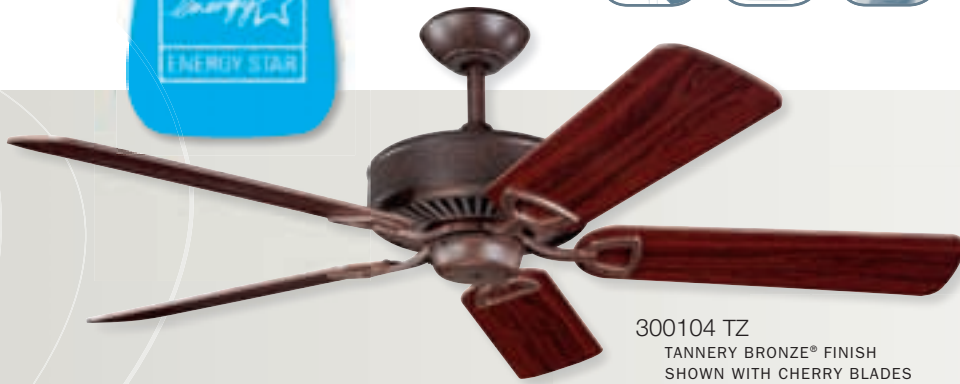

ACCESSORIES PAGES 126-147

See our complete line of Ceiling Fan Accessories on pages 126-147. Light Kits / Decorative Glass / Control Systems / Downrod Coupler / Extension Rods

300104 TZ
TANNERY BRONZE® FINISH
SHOWN WITH CHERRY BLADES