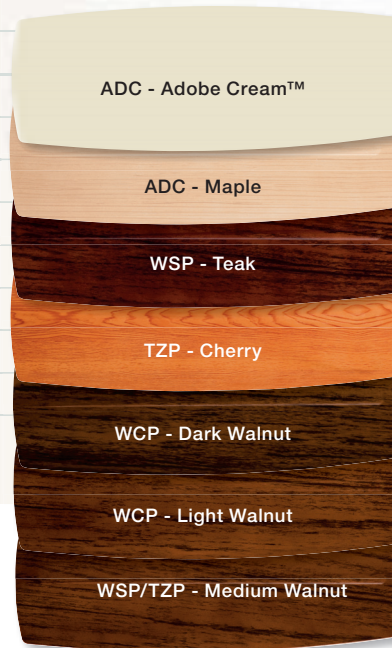

Kichler® Reversible Blades