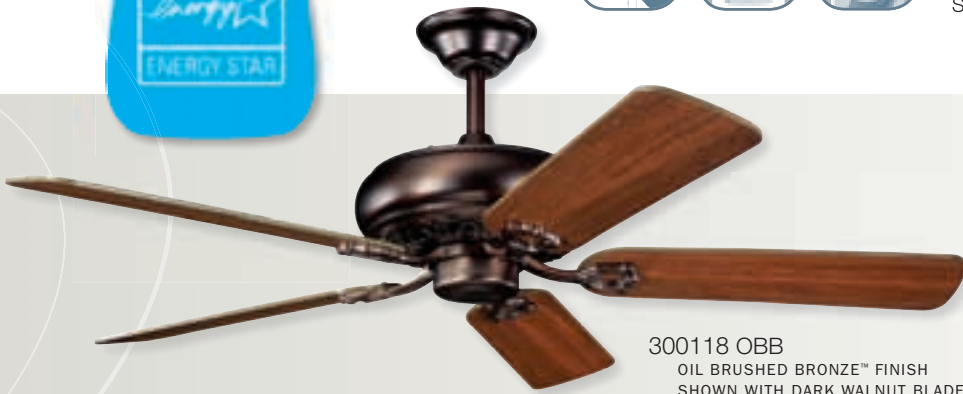

ACCESSORIES PAGES 126-147

See our complete line of Ceiling Fan Accessories on pages 126-147. Light Kits / Decorative Glass / Control Systems / Downrod Coupler / Extension Rods

300118 OBB
OIL BRUSHED BRONZE™ FINISH
SHOWN WITH DARK WALNUT BLADES