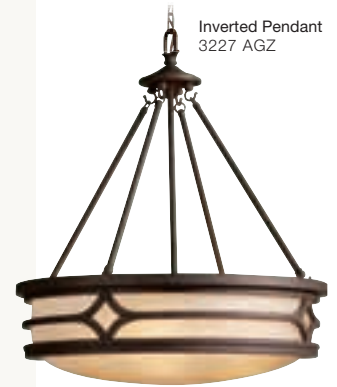

300001 AGZ
AGED BRONZE FINISH WITH
WALNUT BLADES AND TEXTURED
LINEN SEEDY GLASS

*Integrated
Downlight*

Coordinating
Lighting
COLLECTION

See the complete Chicago™
Collection in the Kichler Full Line
Lighting catalog K110,
or visit kichler.com.

Sconce/
Outdoor Lantern
9365 AGZ

Inverted Pendant
3227 AGZ

Chandelier
2225 AGZ

- ★ **MOTOR SIZE** 172mm x 15mm Motor
- ★ **FINISH AGZ:** Aged Bronze with Reversible Cherry/Walnut Blades
- ★ **BLADES** (5) Blades • 14° Blade Pitch • 52" Blade Sweep
- ★ **DOWNRODS** Includes 4" & 12" Downrods with 1" (O.D.)
- ★ **PRIMARY CONTROL SYSTEM** CoolTouch™ Control System (Included)
- ★ **UPLIGHT** N/A
- ★ **DOWNLIGHT** Integrated. Uses (3) E-12, 40-W. B-8 Lamps
- ★ **LEAD WIRE** 78" ★ **cUL LISTED** Indoor
- ★ **LOW CEILING ADAPTABLE** Yes ★ **WARRANTY** Limited Lifetime