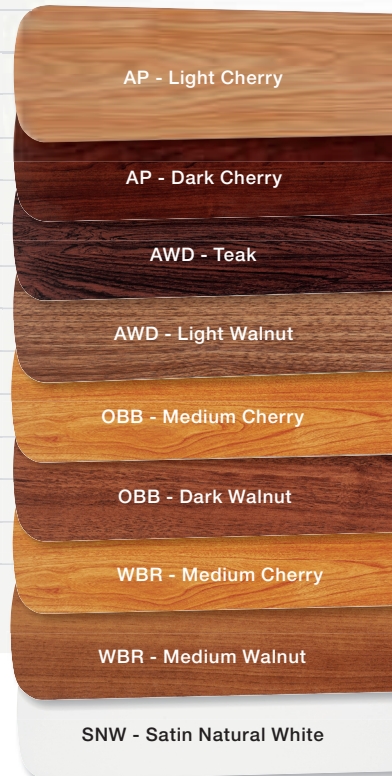

AP - Light Cherry

AP - Dark Cherry

AWD - Teak

AWD - Light Walnut

OBB - Medium Cherry

OBB - Dark Walnut

WBR - Medium Cherry

WBR - Medium Walnut

SNW - Satin Natural White