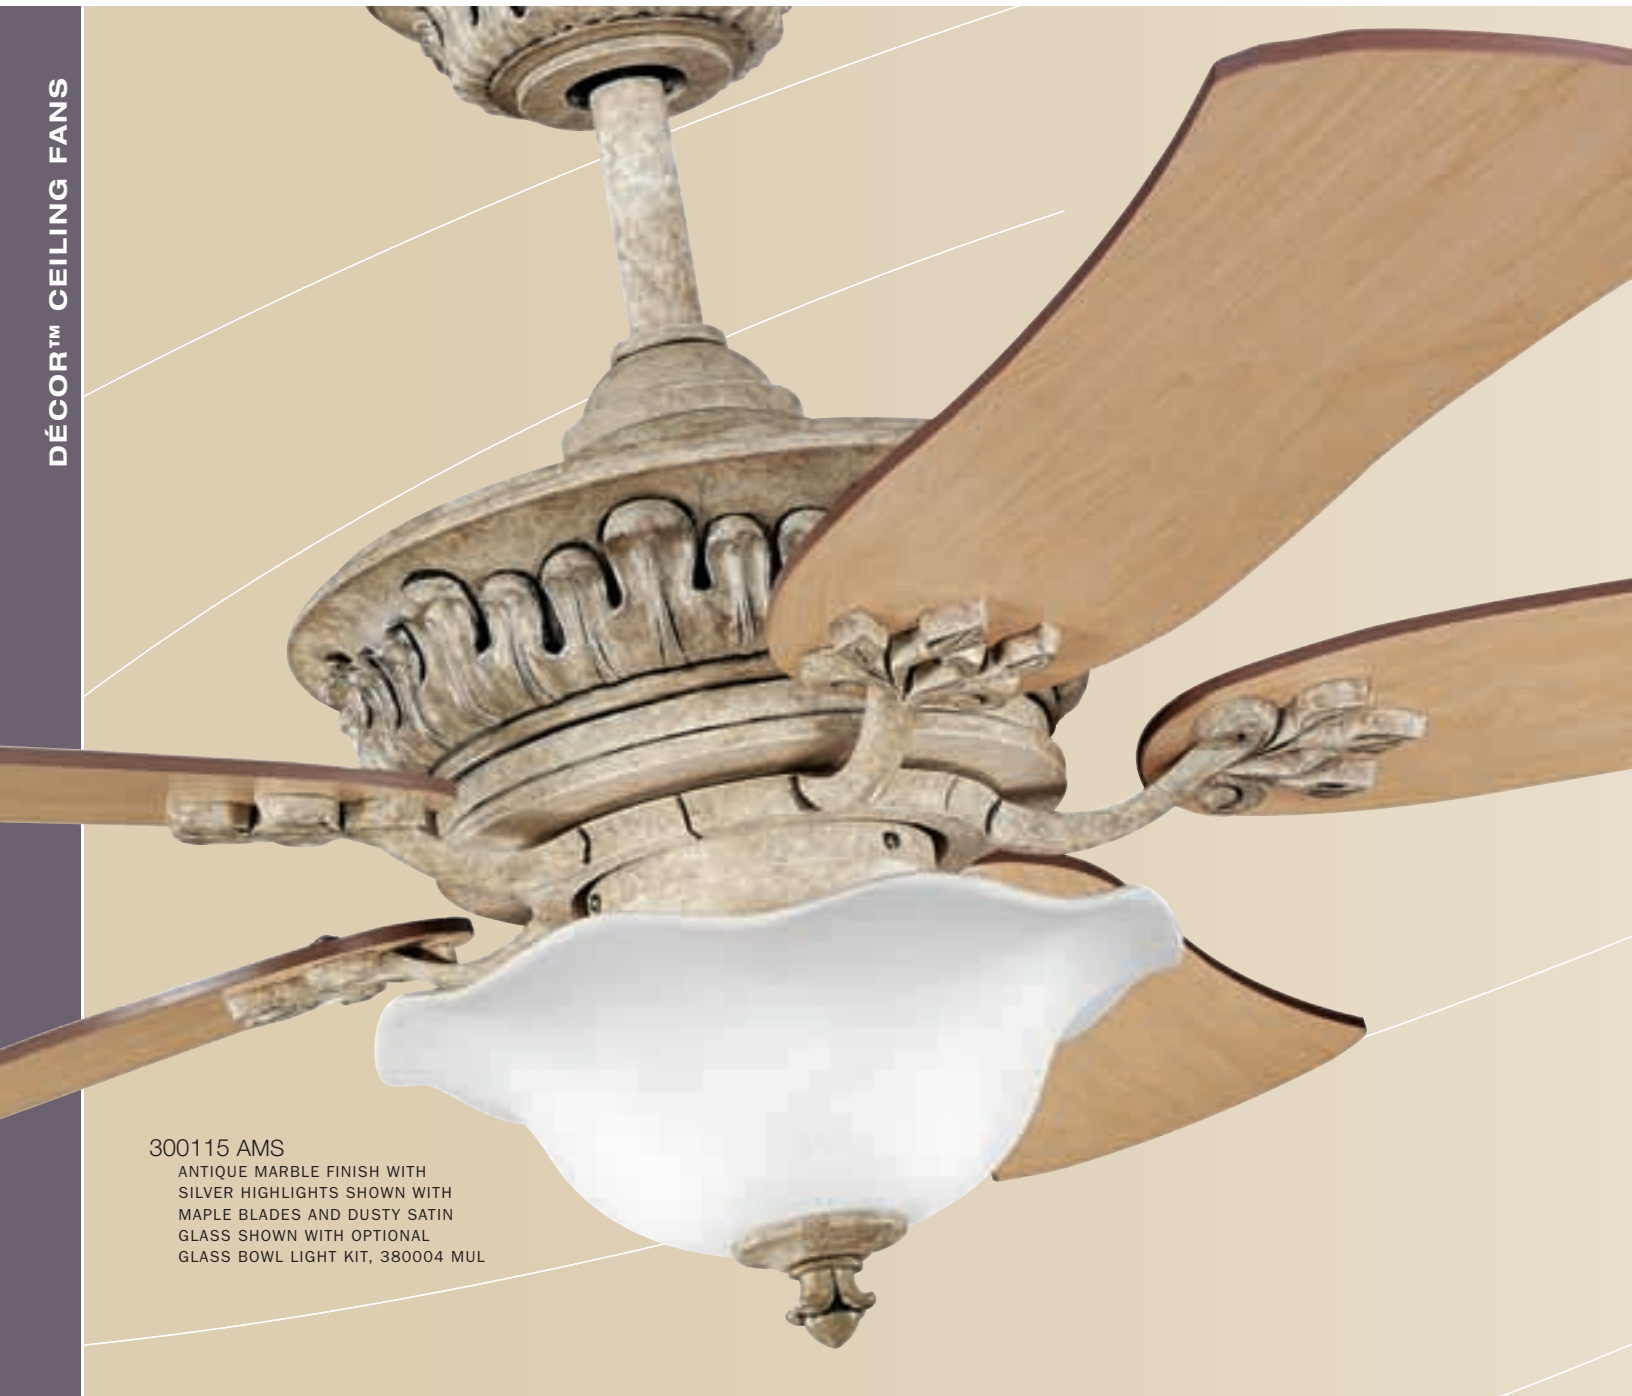

Heather™

CEILING FAN & LIGHTING COLLECTION

DÉCOR™ CEILING FANS

300115 AMS

ANTIQUE MARBLE FINISH WITH
SILVER HIGHLIGHTS SHOWN WITH
MAPLE BLADES AND DUSTY SATIN
GLASS SHOWN WITH OPTIONAL
GLASS BOWL LIGHT KIT, 380004 MUL