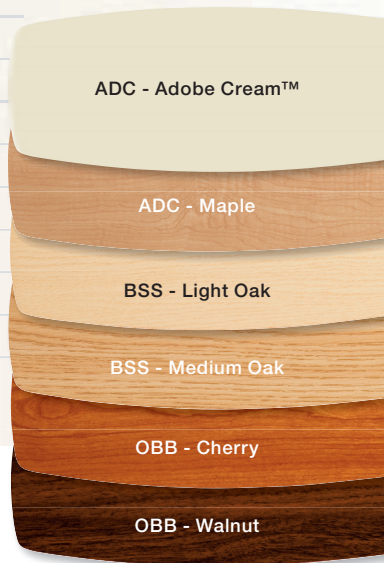

U.S. Patent Pending

AIRFLOW 3,216 Cubic Ft. Per Minute on High • 42 Watts on High • **AIRFLOW EFFICIENCY** 77 Cubic Ft. Per Minute Per Watt on High

ADC - Adobe Cream™

ADC - Maple

BSS - Light Oak

BSS - Medium Oak