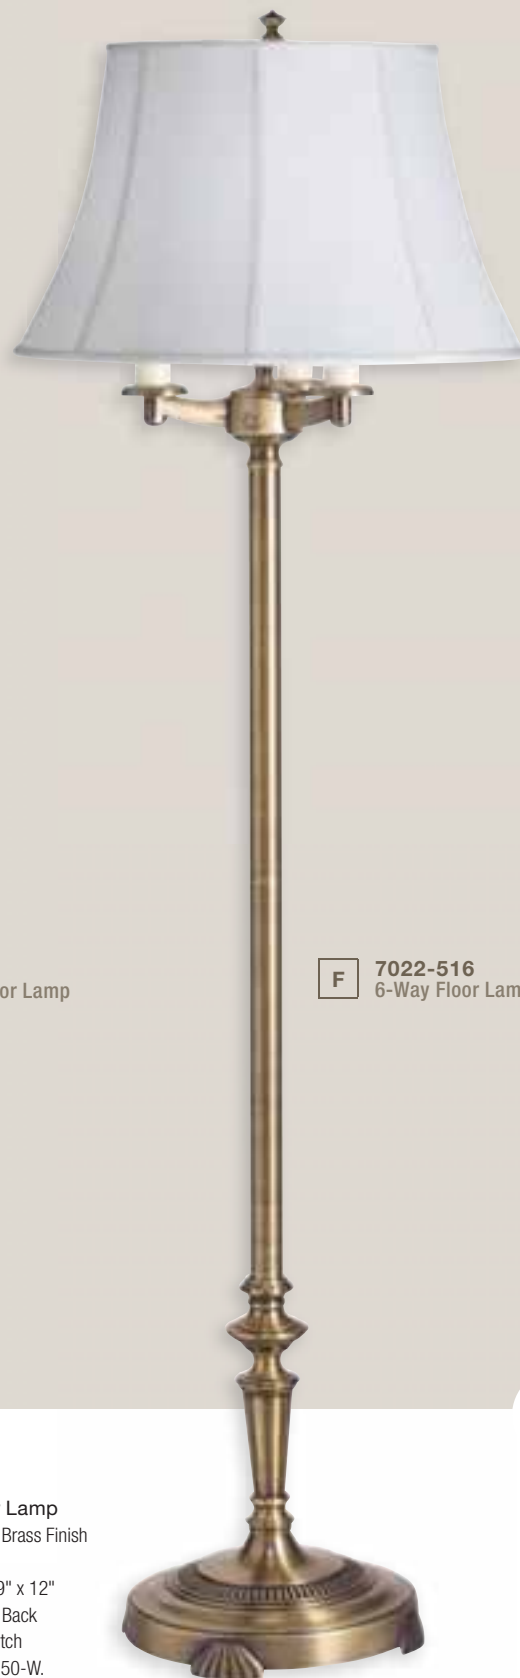

E 7021-514
Swing Arm Floor Lamp

F 7022-516
6-Way Floor Lamp

D 4022-741
Twin Pull Table Lamp
Classic Antique Brass Finish
Hgt. 26-1/2"
Shade: 8-1/2" x 18" x 10-1/2"
Light Sand
Octagonal Soft Back
On-Off Pull Chain Switches
(2) 60-W.

E 7021-514
Swing Arm Floor Lamp
Classic Antique Brass Finish
Hgt. 57"
Shade: 7" x 16" x 11"
Light Sand Soft Back
3-Way Turn Switch
150-W.

F 7022-516
6-Way Floor Lamp
Classic Antique Brass Finish
Hgt. 60"
Shade: 12" x 19" x 12"
Light Sand Soft Back
6-Way Turn Switch
(3) 75-W. and 150-W.