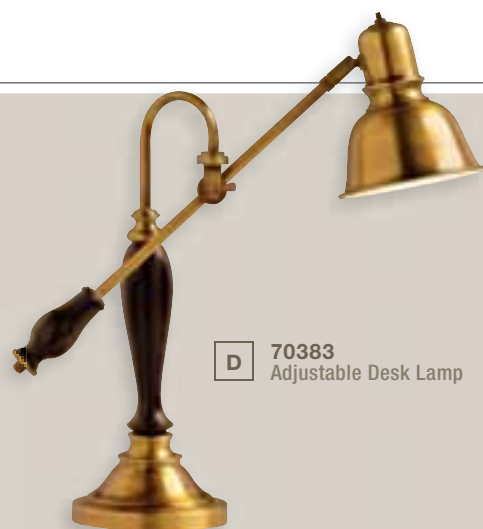

**E** **74151**  
Adjustable Pharmacy  
Floor Lamp  
French Bronze Finish  
Hgt. 38" - 60"  
Shade: 10" x 4-1/2" x 3-1/2" Metal  
On-Off Turn Switch  
60-W.

**F** **74163**  
Swing Arm Floor Lamp  
French Bronze Finish  
Hgt. 59-1/2"  
Shade: 7" x 14" x 10"  
Light Caramel Soft Back  
3-Way Turn Switch  
100-W.

Functional

**A** 70776  
Adjustable Desk Lamp

**A** 70776  
Adjustable Desk Lamp  
Bronze Finish  
Hgt. 27-1/2" Max.  
Shade: 5" D. x 7" Metal  
On-Off Rocker Switch  
60-W.

**B** 74241  
Adjustable  
Floor Lamp

**C** 74160  
Adjustable Floor Lamp

**D** 70383  
Adjustable Desk Lamp

**E** 74190  
Energy Efficient  
Adjustable Floor Lamp

**B** 74241  
Adjustable  
Floor Lamp  
Bronze Finish  
Hgt. 64" Max.  
Shade: 5-3/4" D. x 8" Metal  
On-Off Foot Switch  
60-W.