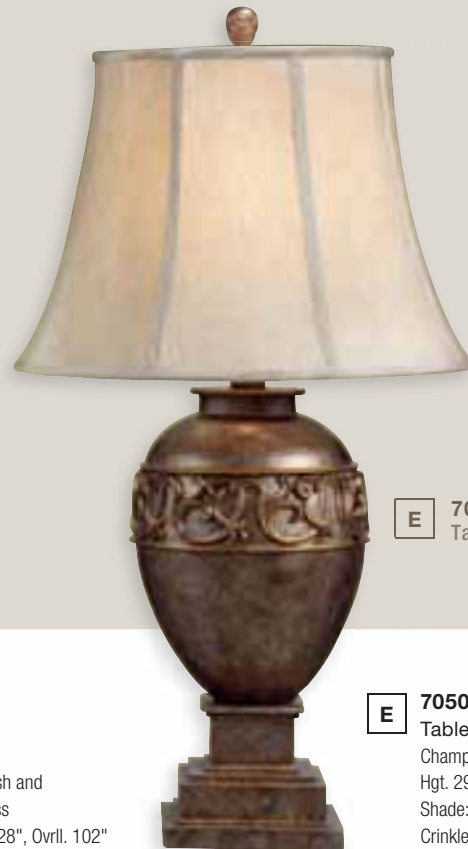

# Champagne Mist Finish

Roma Notte™ Chandelier  
42470 SRM  
See more at Kichler.com

**C** 74200  
Twin Pull  
Floor Lamp

**D** 42470 SRM  
Roma Notte™  
Chandelier

**E** 70508  
Table Lamp

**C** 74200  
Twin Pull Floor Lamp  
Champagne Mist Finish  
Hgt. 58-1/2"  
Shade: 14" x 19" x 11"  
Crinkled Light Platinum Soft Back  
On-Off Pull Chain Switches  
(2) 60-W.