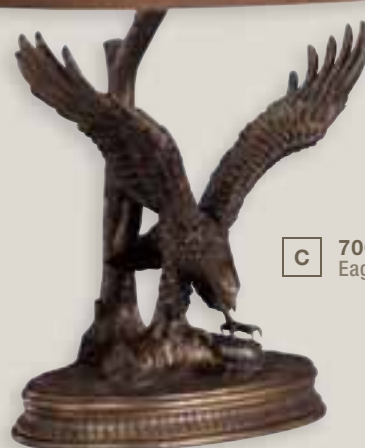

C 70643
Eagle Desk Lamp