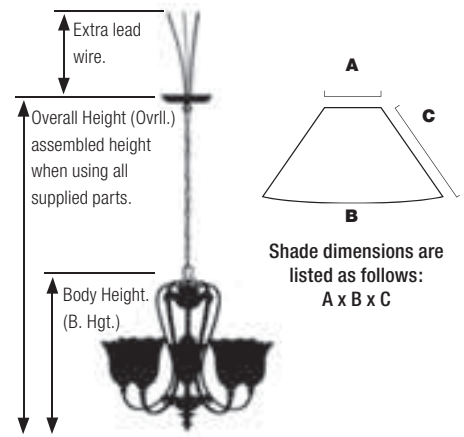

Standard Gauge Chain

Chain may be ordered in 3' lengths to supplement existing chain supplied with Kichler® fixtures. To order additional chain, look for the chain recommendations listed for fixtures requiring chain.

2996 ANO	2996 MIZ
2996 AP	2996 OI
2996 BH	2996 OLZ
2996 BLB	2996 OZ
2996 CMZ	2996 PN
2996 CO	2996 PZ
2996 DBK	2996 SBK
2996 DZ	2996 VBZ

Heavy Gauge Chain

4901 ANO	4901 PZ
4901 CH	4901 SRM
4901 MPC	4901 TZG
4901 OZ	

Extra Heavy Gauge Chain

4908 ANO

Decorative Chain

4904 TZG   4905 TZ

Stem Segments

To increase the fixture overall length to a maximum of five stem segments you may order:

12" Length

2999 ANO	2999 OI
2999 CH	2999 OLZ
2999 DBK	2999 OZ
2999 DZ	2999 PZ
2999 MPC	2999 SBK
2999 NI	4935 CMZ

24" Length

2997 NI

Replacement Light Bulbs

78066

Hang-Straight Canopy Kit

3000 ANO

Ceiling Mount Pendant

Suspender Kit

4900 ANO

- incl. - included
- Lt. - light
- T. - tier
- W. - watt
- Max. - maximum
- Adj. - adjustable
- Wd. - width
- D. - diameter
- Hgt. - height
- B. Hgt. - body height
- Ovrll. - overall
- Add. - additional
- cntr. - center
- illum. - illuminated
- Effic. - efficacy
- Replcmt. - replacement
- Ext. - extension
- Lgth. - Length
- HCWO - Height from center of wall opening
- GCO - General Convenience Outlet

Shade dimensions are listed as follows:
A x B x C

= Many of the products in this catalog have the EnergyStar logo. This identifies lighting that uses 2/3 less energy than conventional lighting and lasts 6 to 10 times longer. For more information, visit www.energystar.gov.

= Title 24 is a document that contains the building codes for the state of California. All lighting fixtures in this catalog that comply with the October 1, 2005 revision of the California Title 24 standards are marked with the T24 logo. For more information, visit www.energy.ca.gov/title24.

Legend

- All bulbs are Medium Based Bulbs (E-26) unless otherwise noted.
- Bulbs are not included unless otherwise noted.
- Wattages stated are the maximum recommended; however, you may use lower wattage bulbs to suit your lighting needs. Some recommended bulbs are not available in the maximum allowable wattage.
- All electrical products are rated as 120-Volt, AC unless otherwise noted.
- All electrical products are UL listed.
- All products featured in outdoor section are Listed for Wet Location, except where noted.
- CSA certified items are available upon request. Please contact your Kichler representative.
- All chain drop products are equipped with at least 36" of chain.
- On some products, in order to accommodate higher than normal ceiling heights, extra lead wire is supplied and specified. With additional sections of chain (not included), this allows an added measure of design flexibility.
- Many manufacturers' candelabra based lamps are not suitable for operation in BASE UP applications. We have determined that Sylvania® decor lamps are suitable without affecting performance.

- Floor lamps require some assembly.
- Many long life tungsten halogen capsule lamps are now available as alternatives to conventional incandescent light bulbs. At present, only the following are suitable for replacements in Kichler fixtures:

General Electric®

#90TB/H90-W
#51TB/H51-W

Sylvania®

#42MB CAP 42-W
#52MB CAP 52-W
#72MB CAP 72-W

Philips®

#75BT 15/Q/CAP/CL 75-W
#75BT 15/Q/CAP/W 75-W
#100BT 15/Q/CAP/CL 100-W
#100BT 15/Q/CAP/W 100-W

- The above halogen capsule lamps may be used to replace any lamp of a HIGHER wattage, but not to exceed the existing specified maximum wattage, i.e., 72-W. may replace a 75-W.
- Finishes for fixtures installed outdoors are subject to change due to prolonged exposure to sunlight, airborne pollutants and other forms of weathering.
- To serve you better, Kichler Lighting reserves the right to make improvements to the product in this catalog. Therefore, some products may change during the life of the catalog and the product information contained in this catalog may also have changed.

California Title 20