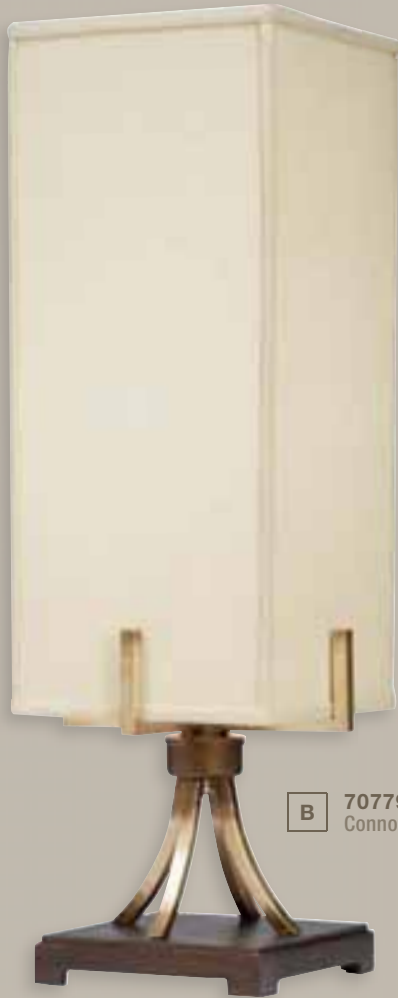

B 70779
Connor™ Table Lamp