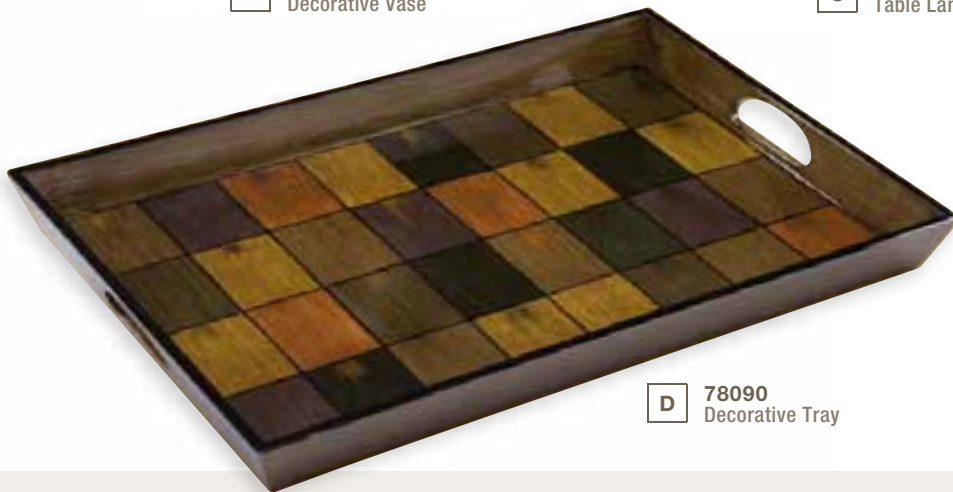

# Color Block

Hand-Painted Finish

**A** 78096  
Decorative Vase

**B** 78097  
Decorative Vase

**C** 70571  
Table Lamp

**D** 78090  
Decorative Tray

100

**A** 78096  
Decorative Vase  
Hand-Painted Porcelain  
D. 9-1/2", Hgt. 21"