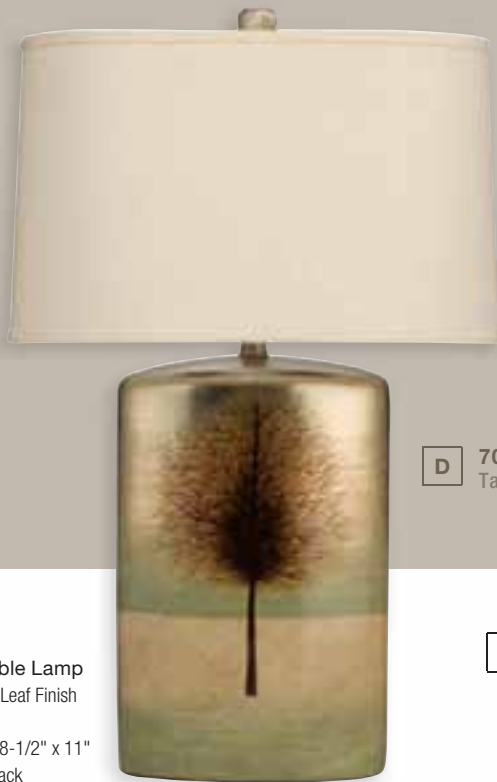

**C** 70688  
Gray Goose Table Lamp

**E** 78115  
Beveled Mirror

**D** 70690  
Table Lamp

**C** 70688  
Gray Goose Table Lamp  
Graphite and Silver Leaf Finish  
Hgt. 26"  
Shade: 12-1/2" x 18-1/2" x 11"  
Bisque Oval Hard Back  
3-Way Turn Switch  
150-W.