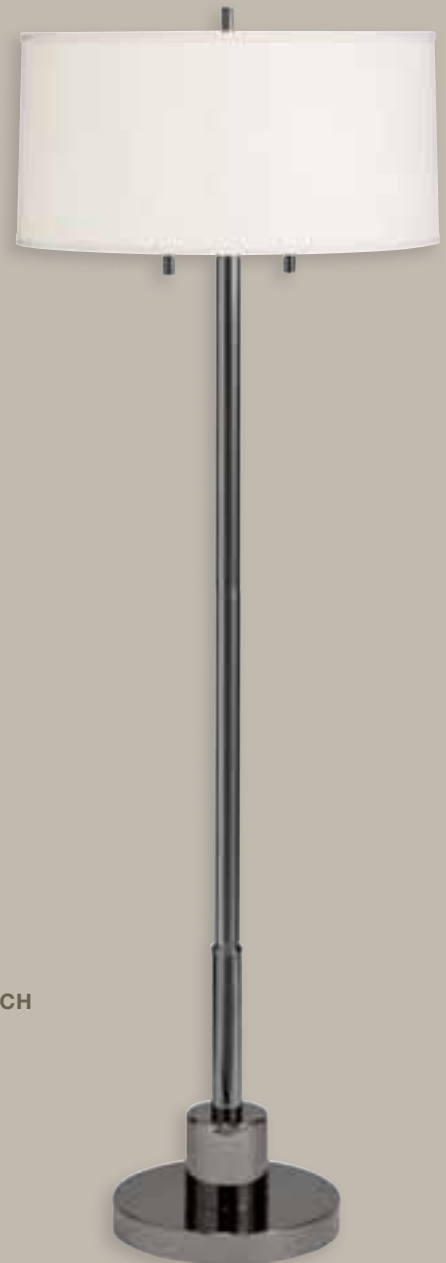

**B** 70774  
LED Desk Lamp  
Bent Clear Glass  
Hgt. 15-1/2"  
On-Off, In-Line Switch  
3-W. LED

**C** 70777  
Keeler Table Lamp  
Black Chrome Finish  
Hgt. 31-1/2"  
Shade: 16" x 17" x 11"  
Off-White Hard Back  
3-Way Turn Switch  
150-W.

# Robson™

Midnight Chrome Finish

**E** 70750 MCH  
Desk Lamp

**F** 70749 MCH  
Table Lamp

**G** 76149 MCH  
Torchiere

**H** 74249 MCH  
Twin Pull Floor Lamp

**E** **70750 MCH**  
Desk Lamp  
Midnight Chrome Finish  
Hgt. 19-1/2"  
Shade: 8" x 18" x 8-1/2"  
Off-White Linen Hard Back  
On-Off Rocker Switch  
(2) 60-W.