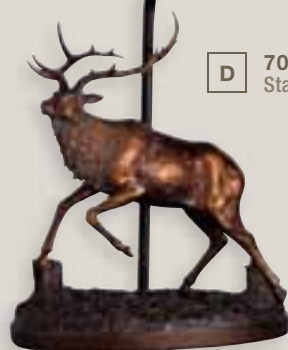

D 70636
Stag Desk Lamp