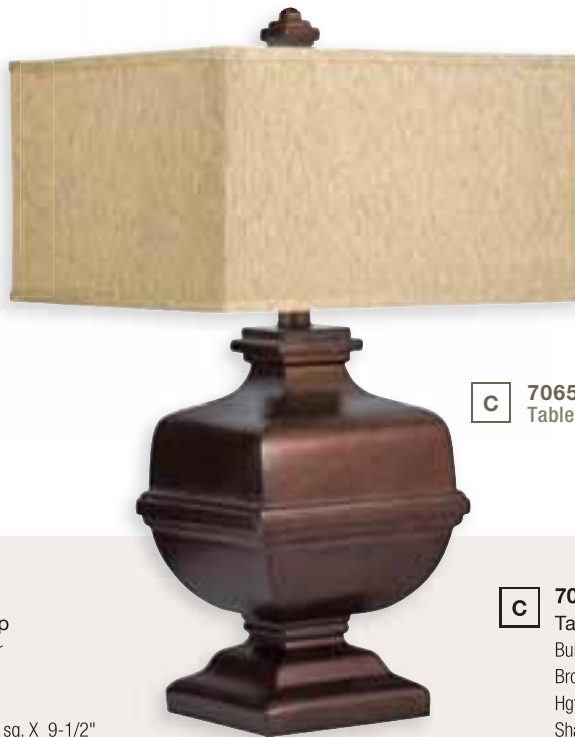

C 70657
Table Lamp

128

A 70495
Table Lamp
Burnished Copper Finish
w/ Marble Accent
Hgt. 31"
Shade: 13" x 17" x 12"
Khaki Linen Hard Back
3-Way Turn Switch
150-W.

B 70656
Console Lamp
Burnished Copper
Bronze Finish
Hgt. 34-1/2"
Shade: 13" x 13" sq. X 9-1/2"
Honey Square Hard Back
3-Way Turn Switch
150-W.

C 70657
Table Lamp
Burnished Copper
Bronze Finish
Hgt. 25"
Shade: 15-1/2" x 15-1/2" sq. X 9"
Honey Square Hard Back
3-Way Turn Switch
150-W.