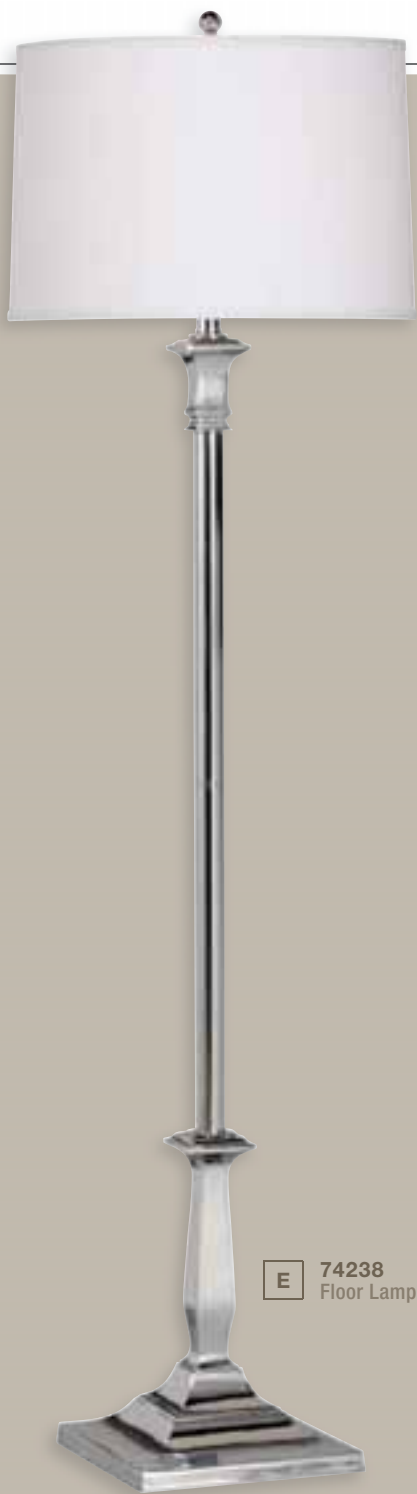

E 74238
Floor Lamp