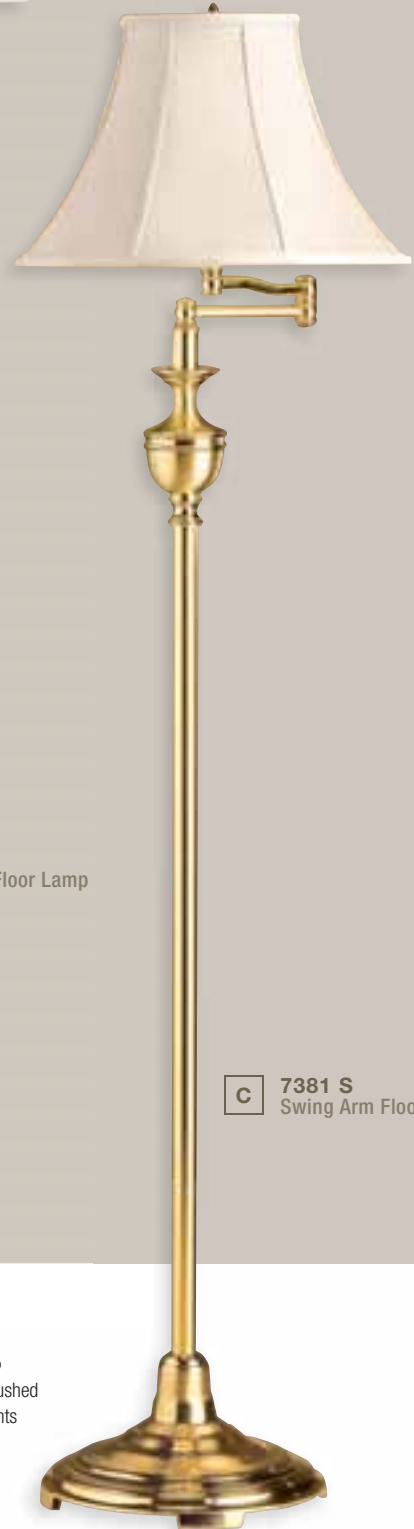

# Westminster Brass Finish

*Brushed Brass Finish  
with Bright Brass Accents*

**A** 24946  
Table Lamp

**B** 74158  
Twin Pull Floor Lamp

**C** 7381 S  
Swing Arm Floor Lamp

**A** 24946  
Table Lamp  
Westminster Brass Finish, Brushed  
Brass with Bright Brass Accents  
Hgt. 30"  
Shade: 8" x 17" x 12"  
Off-White Soft Back  
3-Way Turn Switch  
150-W.