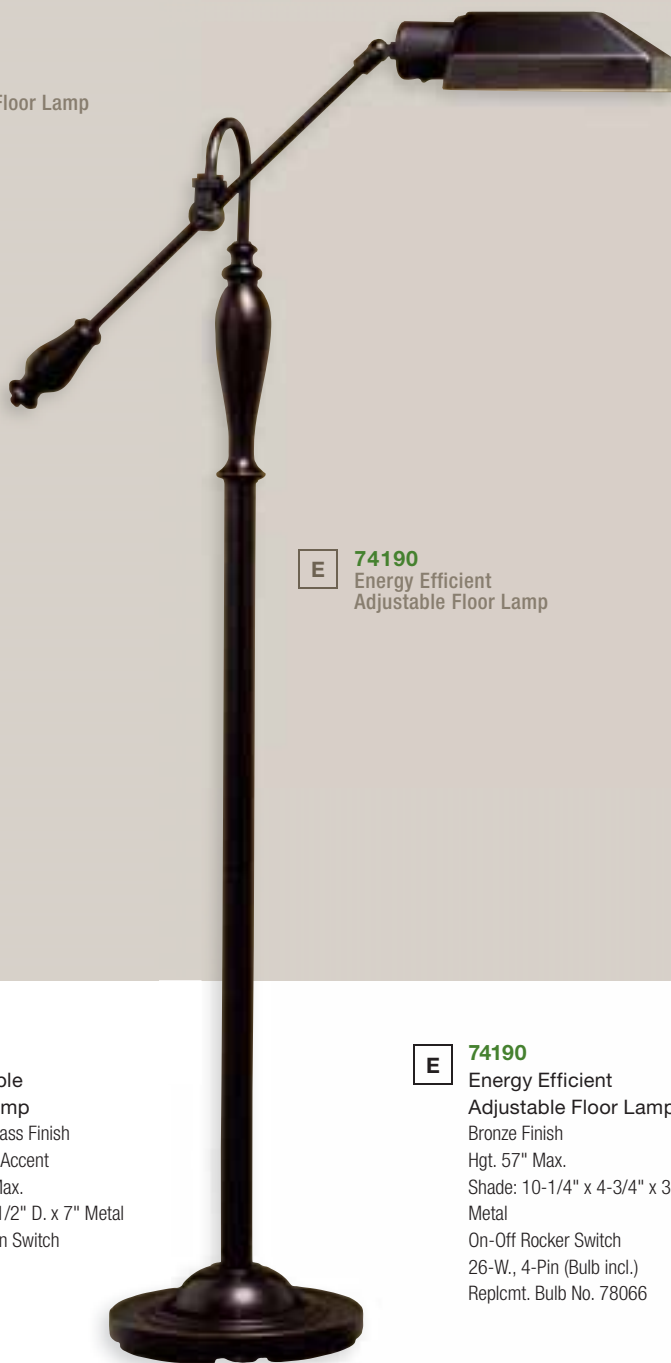

**E** **74151**  
Adjustable Pharmacy  
Floor Lamp  
French Bronze Finish  
Hgt. 38" - 60"  
Shade: 10" x 4-1/2" x 3-1/2" Metal  
On-Off Turn Switch  
60-W.

**F** **74163**  
Swing Arm Floor Lamp  
French Bronze Finish  
Hgt. 59-1/2"  
Shade: 7" x 14" x 10"  
Light Caramel Soft Back  
3-Way Turn Switch  
100-W.

Functional

**A** 70776  
Adjustable Desk Lamp

**A** 70776  
Adjustable Desk Lamp  
Bronze Finish  
Hgt. 27-1/2" Max.  
Shade: 5" D. x 7" Metal  
On-Off Rocker Switch  
60-W.

**B** 74241  
Adjustable  
Floor Lamp

**C** 74160  
Adjustable Floor Lamp

**D** 70383  
Adjustable Desk Lamp

**E** 74190  
Energy Efficient  
Adjustable Floor Lamp

**B** 74241  
Adjustable  
Floor Lamp  
Bronze Finish  
Hgt. 64" Max.  
Shade: 5-3/4" D. x 8" Metal  
On-Off Foot Switch  
60-W.

**C** 74160  
Adjustable  
Floor Lamp  
Antique Brass Finish  
w/ Bronze Accent  
Hgt. 53-1/2" Max.  
Shade: 6-1/2" D. x 7" Metal  
On-Off Turn Switch  
60-W.

**D** 70383  
Adjustable  
Desk Lamp  
Antique Brass Finish  
w/ Bronze Accent  
Hgt. 22" Max.  
Shade: 6-1/2" D. x 7" Metal  
On-Off Turn Switch  
60-W.