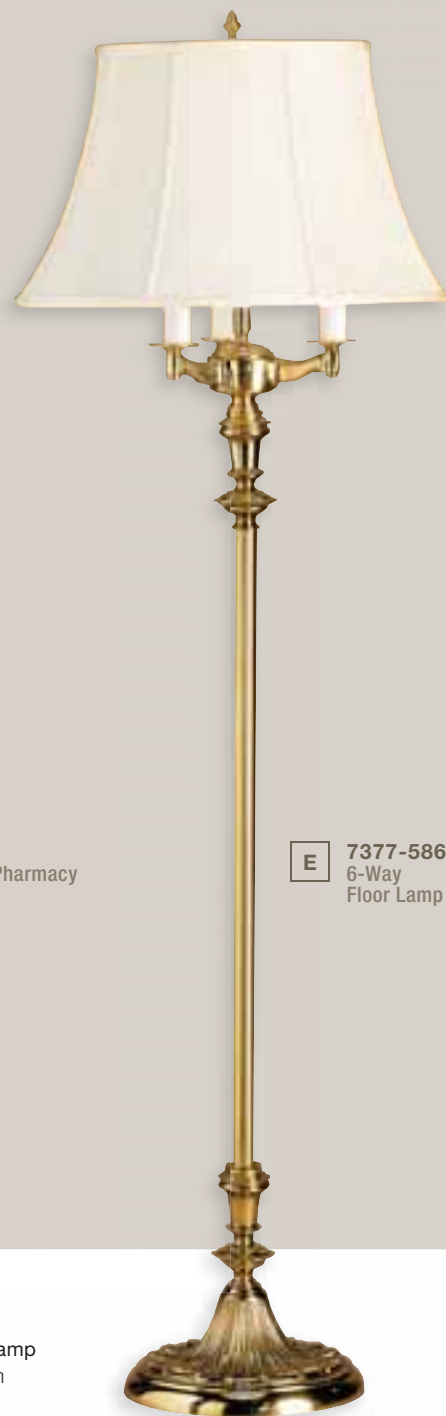

D 74152
Adjustable Pharmacy
Floor Lamp

E 7377-586
6-Way
Floor Lamp

C 74154
Adjustable Pharmacy
Floor Lamp
Classic Antique Brass Finish
Hgt. 38" - 60"
Shade: 10" x 4-1/2" x 3-1/2" Metal
On-Off Turn Switch
60-W.

D 74152
Adjustable Pharmacy
Floor Lamp
Classic Antique Brass Finish
Hgt. 38" - 60"
Shade: 10" x 4-1/2" x 3-1/2" Metal
On-Off Turn Switch
60-W.

E 7377-586
6-Way Floor Lamp
Oxford Brass Finish
Hgt. 61"
Shade: 12" x 19" x 12"
Light Ecru Soft Back
6-Way Turn Switch
(3) 75-W. and
(1) 150-W.