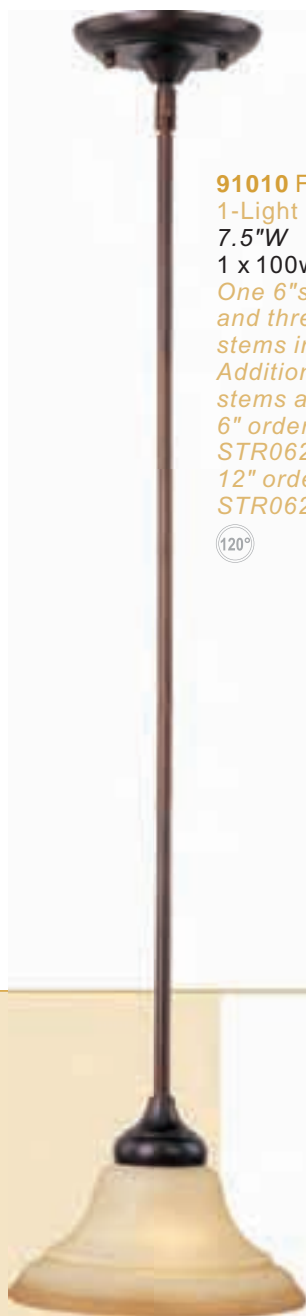

91010 FTSN, WSOI
1-Light Mini Pendant

7.5"W

1 x 100w MB Bulb

*One 6" stem
and three 12"
stems included.*

*Additional
stems available:*

6" order

STR06206OI, SN

12" order

STR06212OI, SN