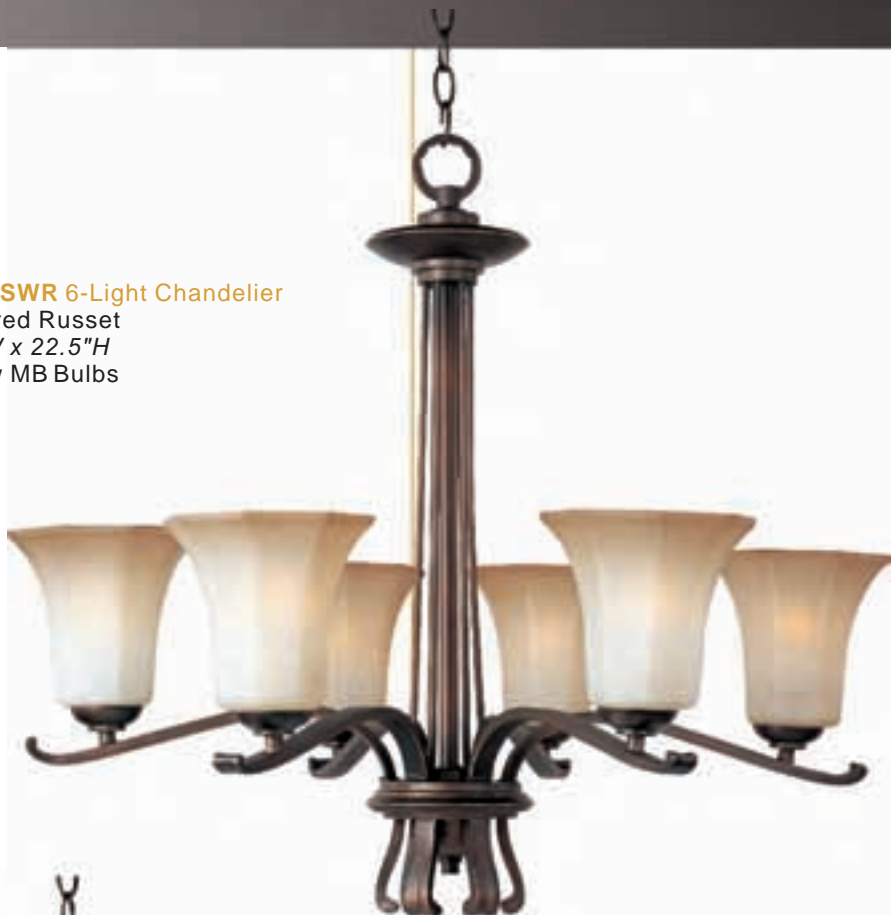

20885WSWR 6-Light Chandelier
Weathered Russet
28.25"W x 22.5"H
6 x 100w MB Bulbs