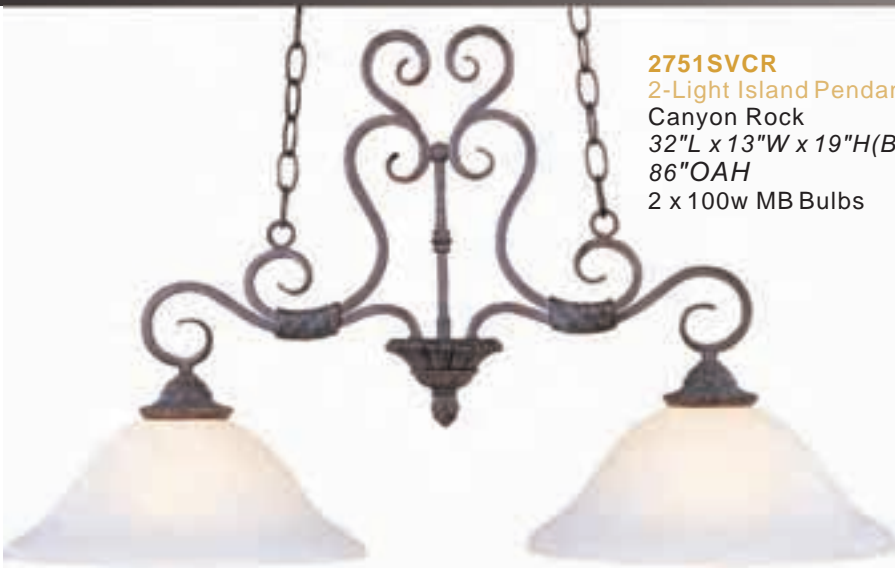

2751SVCR
2-Light Island Pendant
Canyon Rock
32"L x 13"W x 19"H(Body Only)
86"OAH
2 x 100w MB Bulbs