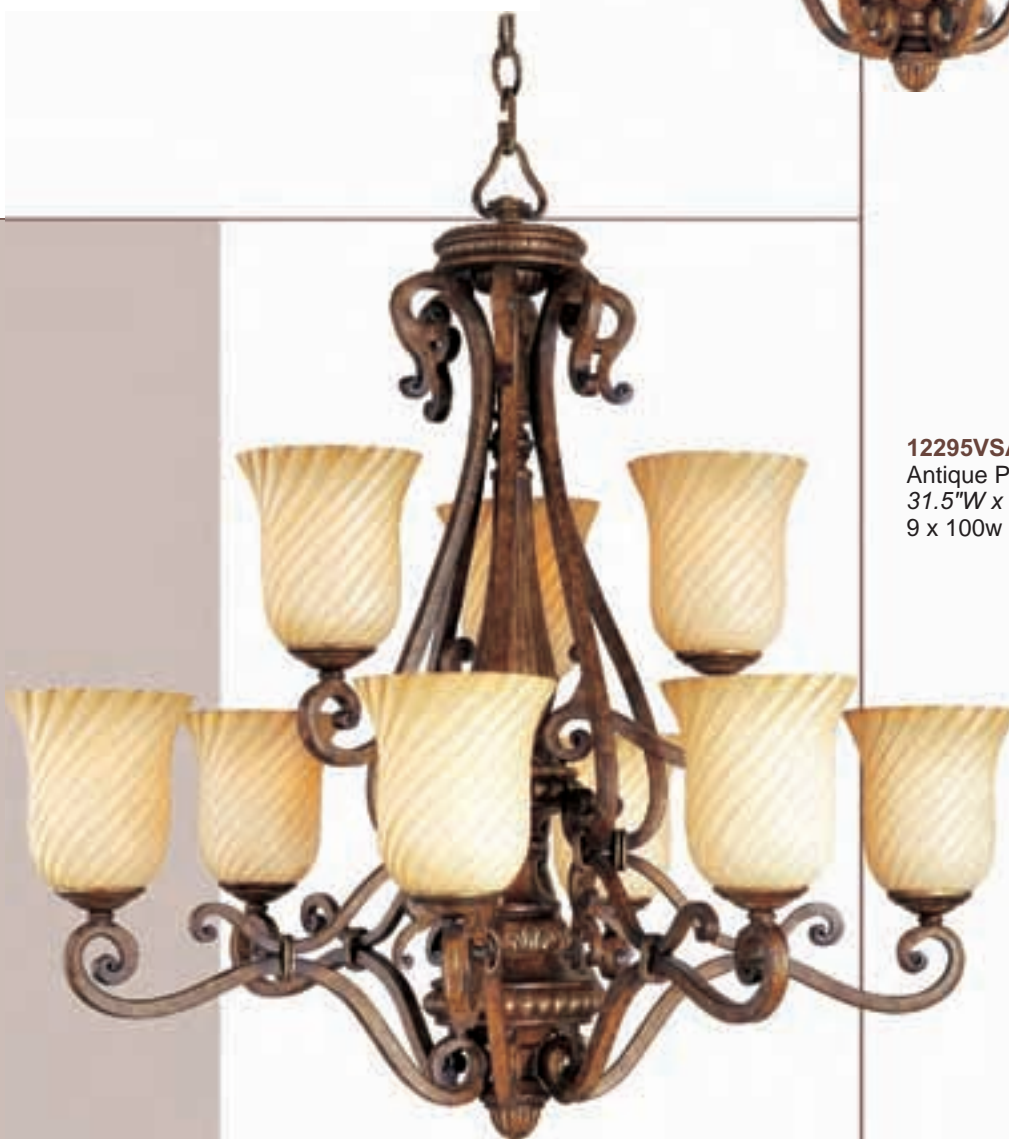

12295VSAP 9-Light Chandelier
Antique Pecan
31.5"W x 31"H
9 x 100w MB Bulbs