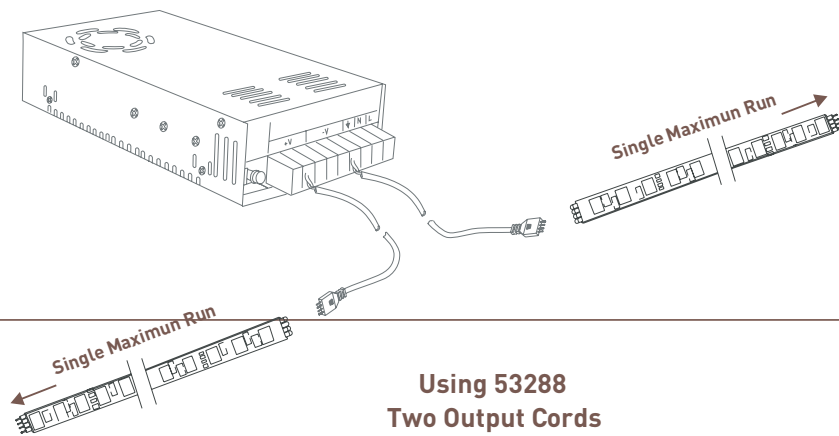

Series	Using Driver	Single Maximum Run	Maximum Run Using 320W Driver with 2 Outputs
Super Star 24V	53287 StarStrand 24V 150w Direct Wire Driver	75 Feet	
	53288 StarStrand 24V 320w Direct Wire Driver		150 Feet**
Ultra Star 24V	53287 StarStrand 24V 150w Direct Wire Driver	50 Feet	
	53288 StarStrand 24V 320w Direct Wire Driver		110 Feet**
	53288 StarStrand 24V 320w Direct Wire Driver	60 Feet	

** Must be powered in the middle/corner utilizing the two power output cords from the driver