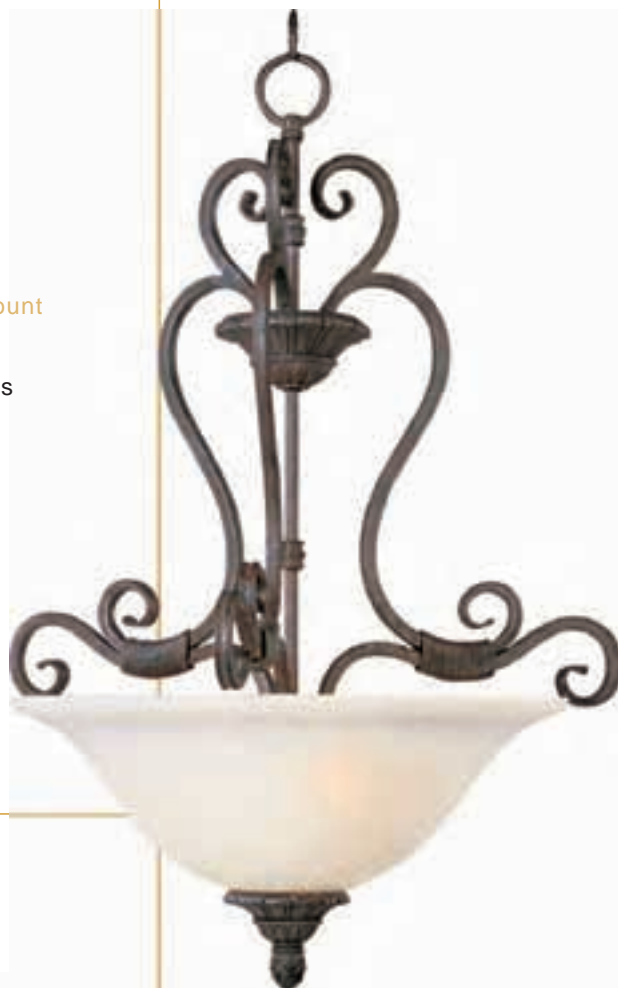

27510SVCR
3-Light Flush Mount
Canyon Rock
15.5"W x 8.5"H
3 x 60w MB Bulbs

2754SVCR 3-Light Pendant
Canyon Rock
20"W x 25.5"H
3 x 100w MB Bulbs