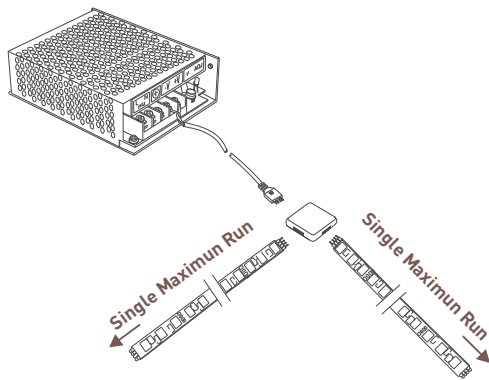

12V Maximum Run

STARSTRAND™

Series	Using Driver	Single Maximum Run	Maximum Run Using 53263 in Middle/Corner
Basic Star	53275 StarStrand 60w Plug-In Driver	16.5 Feet	
	53276 StarStrand 75w Direct WireDriver	16.5 Feet	33 Feet
Super Star	53275 StarStrand 60w Plug-In Driver	21 Feet	
	53276 StarStrand 75w Direct WireDriver	25 Feet	
	53277 StarStrand 150w Direct WireDriver	25 Feet	50 Feet
	53282 StarStrand Indoor Dimming Controller	20 Feet	
Ultra Star	53275 StarStrand 60w Plug-In Driver	14 Feet	
	53276 StarStrand 75w Direct WireDriver	18 Feet	
	53277 StarStrand 150w Direct WireDriver	18 Feet	32 Feet
	53282 StarStrand Indoor Dimming Controller	13 Feet	
Rainbow Star	53275 StarStrand 60w Plug-In Driver	14 Feet	
	53276 StarStrand 75w Direct WireDriver	18 Feet	
	53277 StarStrand 150w Direct Wire Driver	20 Feet	
Aqua Star	53278 StarStrand 30w Plug-In Waterproof Driver	10 Feet	
	53279 StarStrand 60w Plug-In Waterproof Driver	20 Feet	

Using 53263
Powered From Corner