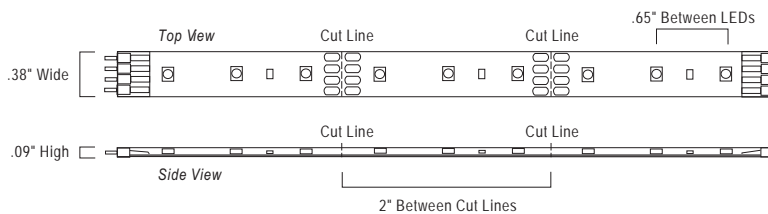

Model	Length	Diodes	Wattage	Lumens	Color Temp	CRI	PC Board	Beam	Current
53220	2 in.	3	.72	45	3500K	70-75	White	120°	60mA
53221	12 in.	18	4.32	270	3500K	70-75	White	120°	60mA
53224	18 in.	27	6.48	405	3500K	70-75	White	120°	60mA
53222	5 ft.	90	21.6	1350	3500K	70-75	White	120°	60mA
53223	10 ft.	180	43.2	2700	3500K	70-75	White	120°	60mA

FEATURES

- High lumen laminated LED tape system
- No exposed circuit board
- Easy to install with multiple lengths to choose from
- Warm color temperature enhances room interiors
- Perfect for task applications in under counter, and general room illumination
- Flexible design that forms to contours
- Safe and economical to operate
- Long life LED average 50,000 hours life
- Tested to UL standards for both US and Canada