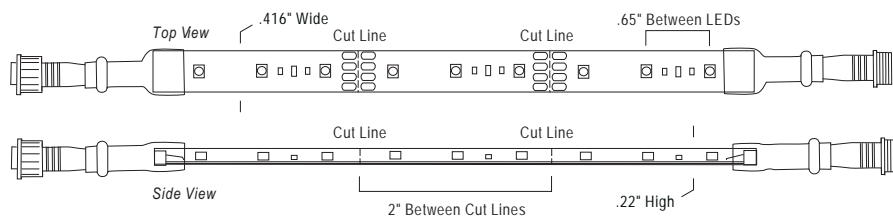

FEATURES

- Sealed outdoor LED tape system
- Includes watertight connectors
- Perfect for fountains, pool areas, patios, landscapes, and walkways
- Flexible design that forms to contours
- Safe and economical to operate
- Long life LED average 50,000 hours life
- Tested to UL standards for both US and Canada

Cuttable every 2 inches