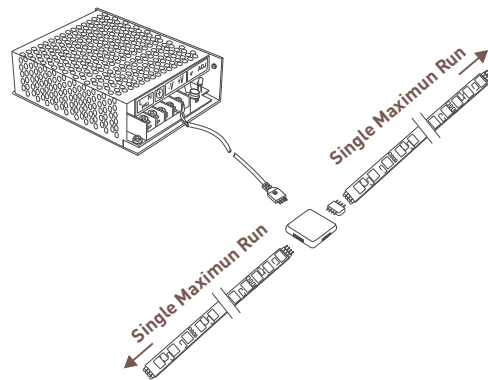

Using 53263
Powered From Middle