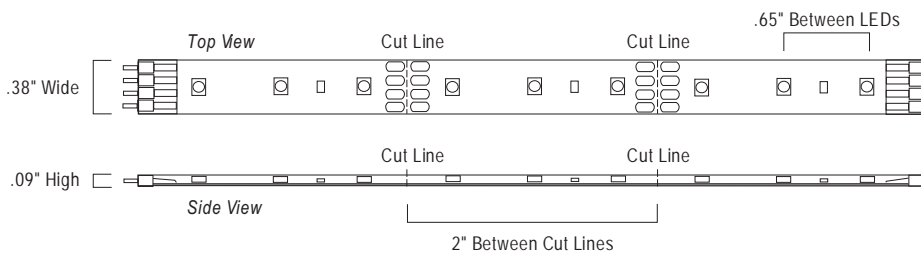

Model	Length	Diodes	Wattage	Lumens	PC Board	Beam	Current
53230	2 in.	3	.72	R3 G10 B2.5	White	120°	60mA
53231	12 in.	18	4.32	R18 G60 B15	White	120°	60mA
53232	5 ft.	90	21.6	R90 G320 B75	White	120°	60mA
53233	10 ft.	180	43.2	R180 G630 B150	White	120°	60mA

800.486.2946

FEATURES

- Color LED tape system
- One tape hundreds of colors
- Automatically changes colors
- Perfect for restaurants, lounges, game rooms, theater room and retail
- Flexible design that forms to contours
- Safe and economical to operate
- Long life LED average 50,000 hours life
- Tested to UL standards for both US and Canada