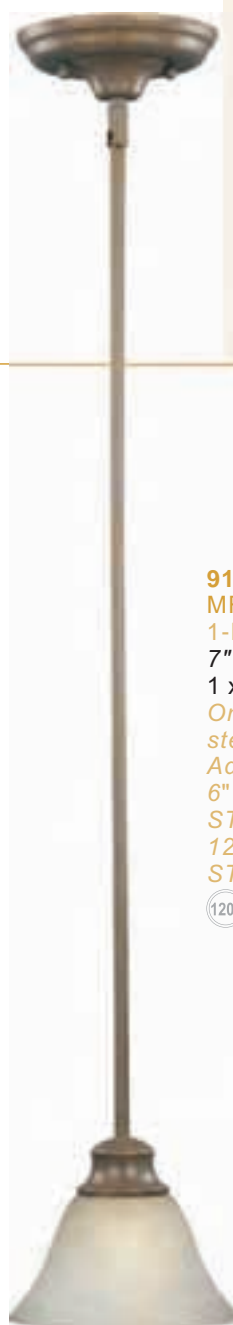

91068 MRAC, MRPE, MRKB, WSKB
1-Light Mini Pendant
7"W
1 x 100w MB Bulb

One 6" stem and three 12" stems included.
Additional stems available:
6" order
STR06206AC, PE, KB
12" order
STR06212AC, PE, KB