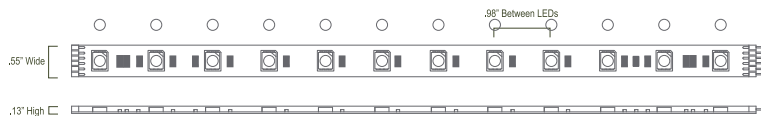

Model	Length	Diodes	Wattage	Lumens	Color Temp	CRI	PC Board	Beam	Current
53420	6 in.	6	1.44	120	3500K	70-75	White	120°	60mA
53421	12 in.	12	2.88	240	3500K	70-75	White	120°	60mA
53422	5 ft.	60	14.4	1200	3500K	70-75	White	120°	60mA
53423	10 ft.	120	28.8	2400	3500K	70-75	White	120°	60mA
53424	20 ft.	240	57.6	4800	3500K	70-75	White	120°	60mA

800.486.2946

FEATURES

- High lumen long distance laminated LED tape system
- No exposed circuit board
- Easy to install with multiple lengths to choose from
- Warm color temperature enhances room interiors
- Perfect for task applications in under counter, and general room illumination
- Flexible design that forms to contours
- Safe and economical to operate
- Long life, high efficiency LED average 50,000 hours life
- Tested to UL standards for both US and Canada