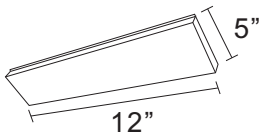

12" 1-Light Fluorescent
87805WT White
12"L x 5"W x 1.25"H
1 F8 T5 (Included) / 400 Lumens / 6,000 Hours