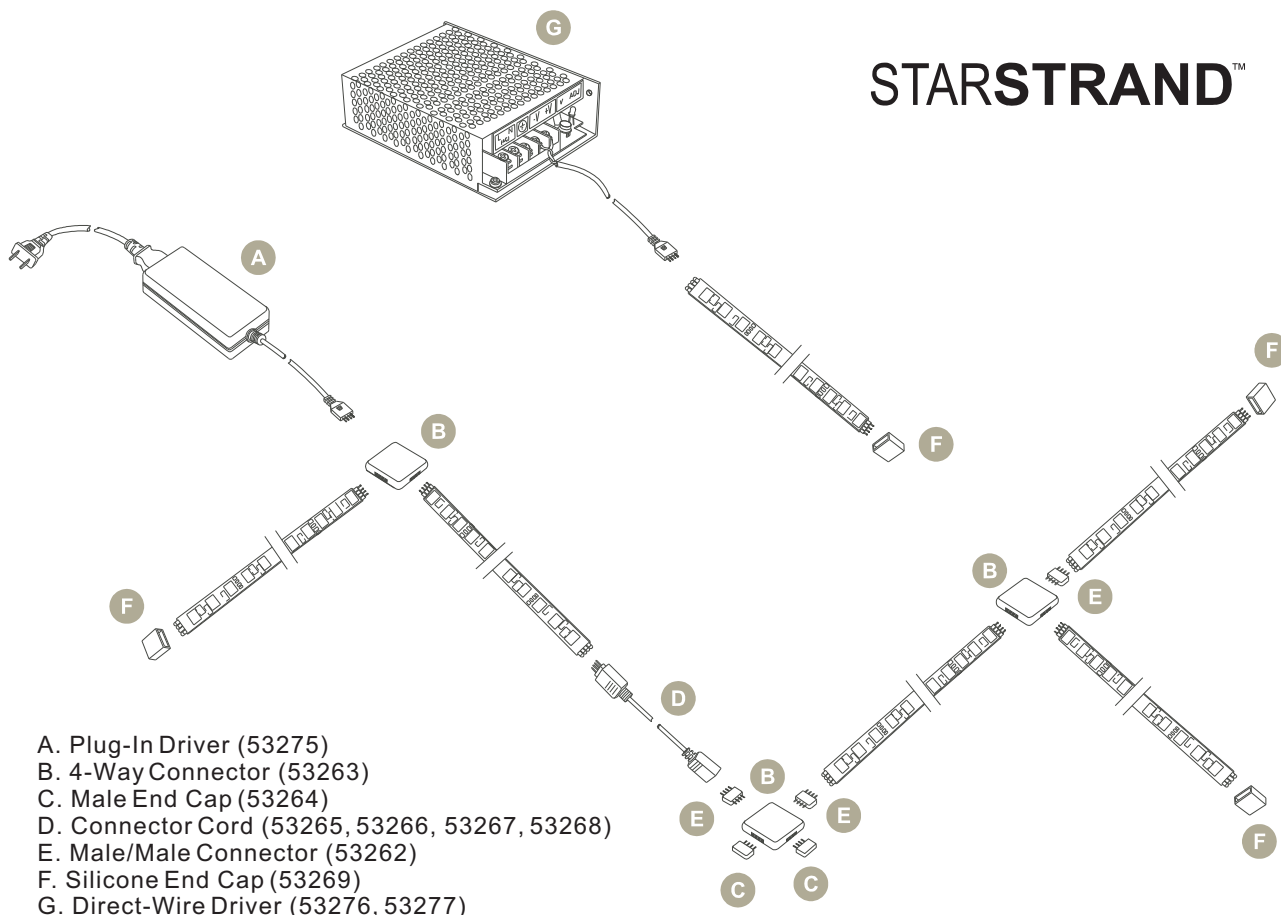

800.486.2946

maximlighting.com

STARSTRAND™

- A. Plug-In Driver (53275)
- B. 4-Way Connector (53263)
- C. Male End Cap (53264)
- D. Connector Cord (53265, 53266, 53267, 53268)
- E. Male/Male Connector (53262)
- F. Silicone End Cap (53269)
- G. Direct-Wire Driver (53276, 53277)