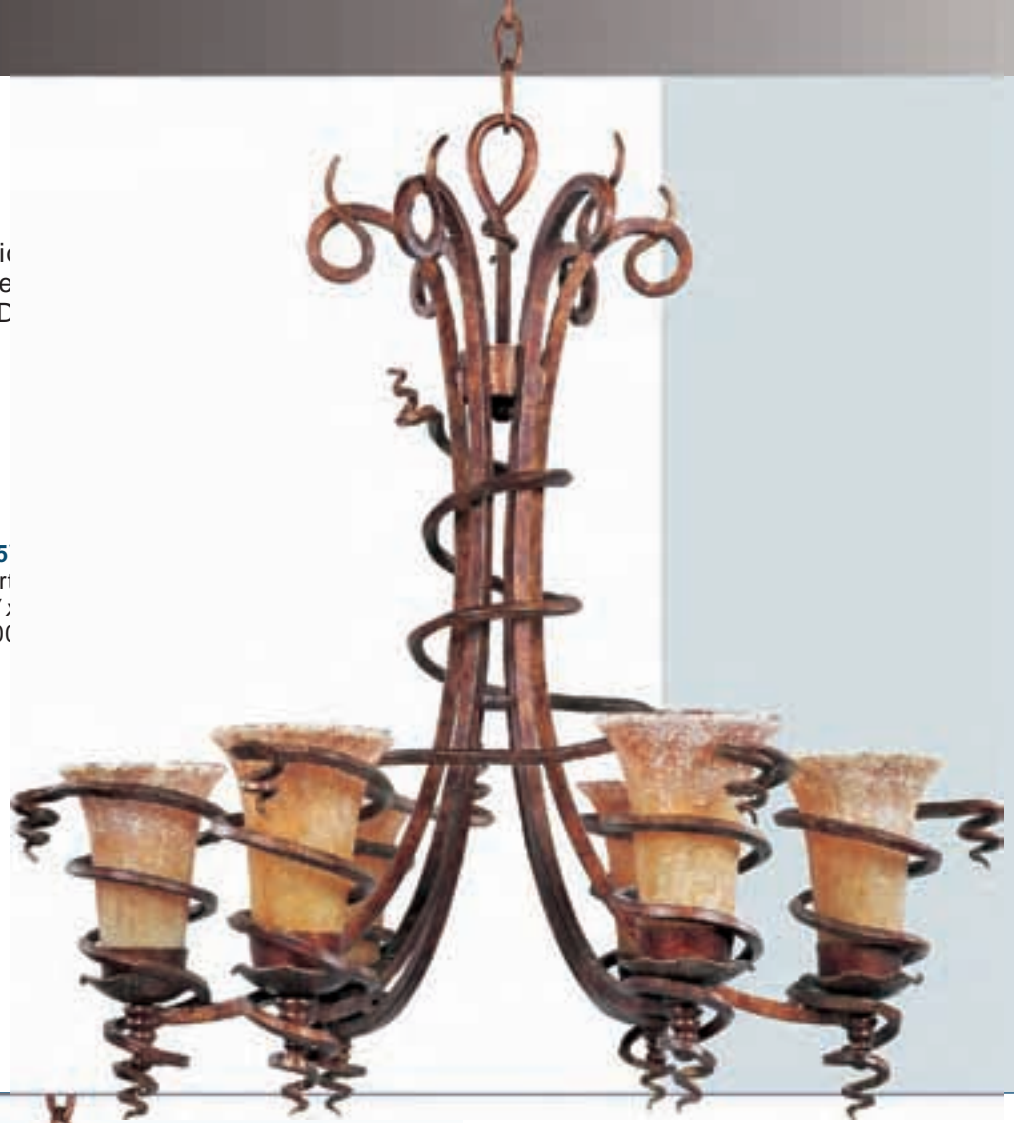

# Desert Wind

A contemporary twist on traditional Southwest style. Vintage Amber glass shades are the perfect compliment to the Desert Bronze finish.

**11905**  
Desert  
28"W;  
6 x 100

800.486.2946

**11904VADB** 3-Light Chandelier  
Desert Bronze  
24"W x 24"H  
3 x 100w MB Bulbs