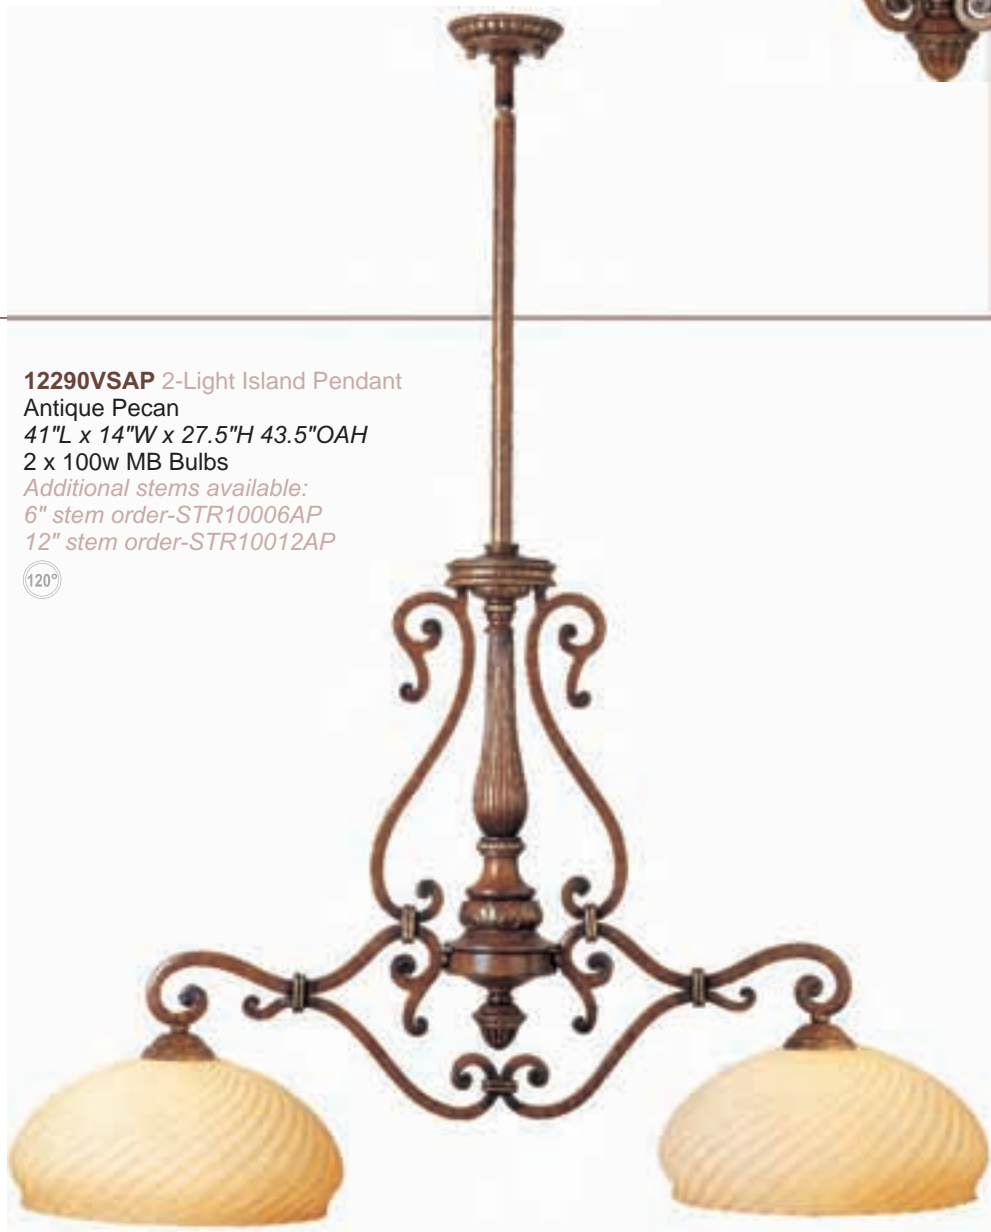

12290VSAP 2-Light Island Pendant
Antique Pecan
41"L x 14"W x 27.5"H 43.5"OAH
2 x 100w MB Bulbs
Additional stems available:
6" stem order-STR10006AP
12" stem order-STR10012AP

120°