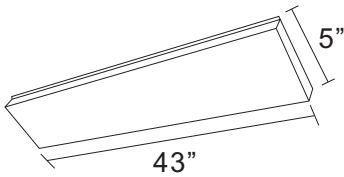

MX-FD Series

COUNTERMAX™

Direct Wire Fluorescent Undercabinet Lighting

This direct wire collection of fluorescent under cabinet lights boasts T-5 high lumen technology in sizes from 12" to 43" in length. Full size knock outs allow for easy installation in any application.

43" 1-Light Fluorescent
87809WT White
43"L x 5"W x 1.25"H
1 F26 T5 (Included) /
2700 Lumens / 7,500 Hours