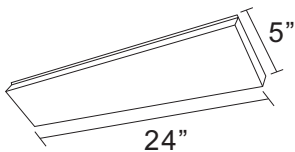

24" 1-Light Fluorescent
87807WT White
24"L x 5"W x 1.25"H
1 F16 T5 (Included) / 1360 Lumens / 7,500 Hours