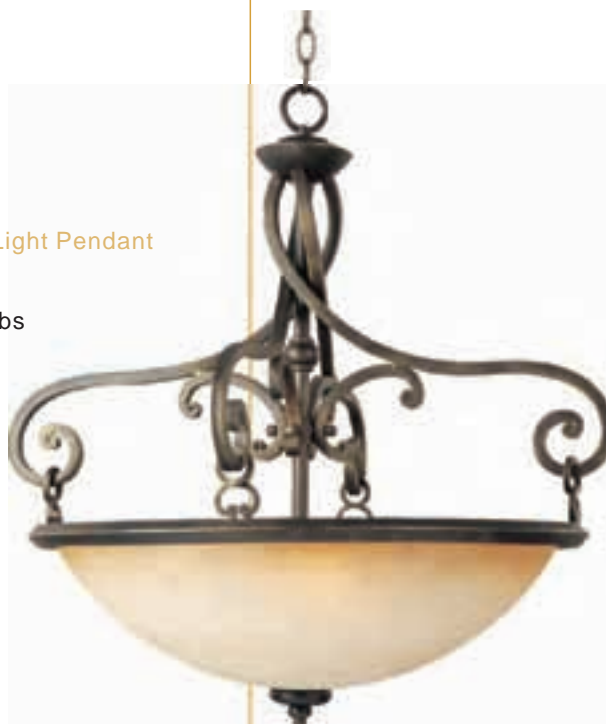

11743WSMA 3-Light Pendant
Mahogany
24"W x 25"H
3 x 100w MB Bulbs