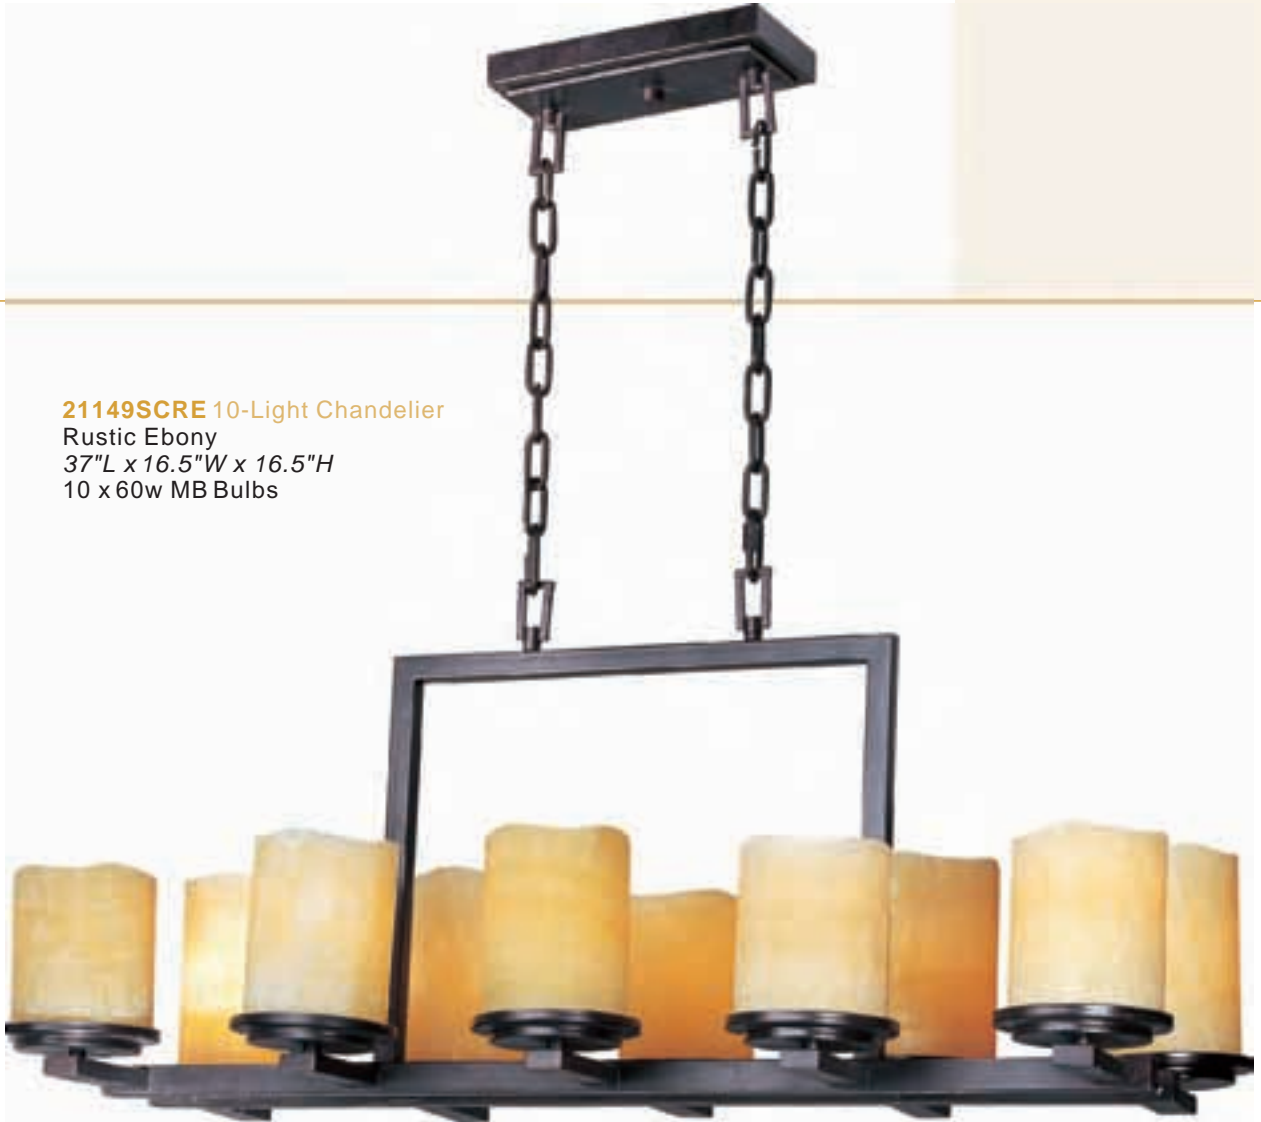

21149SCRE 10-Light Chandelier
Rustic Ebony
37"L x 16.5"W x 16.5"H
10 x 60w MB Bulbs