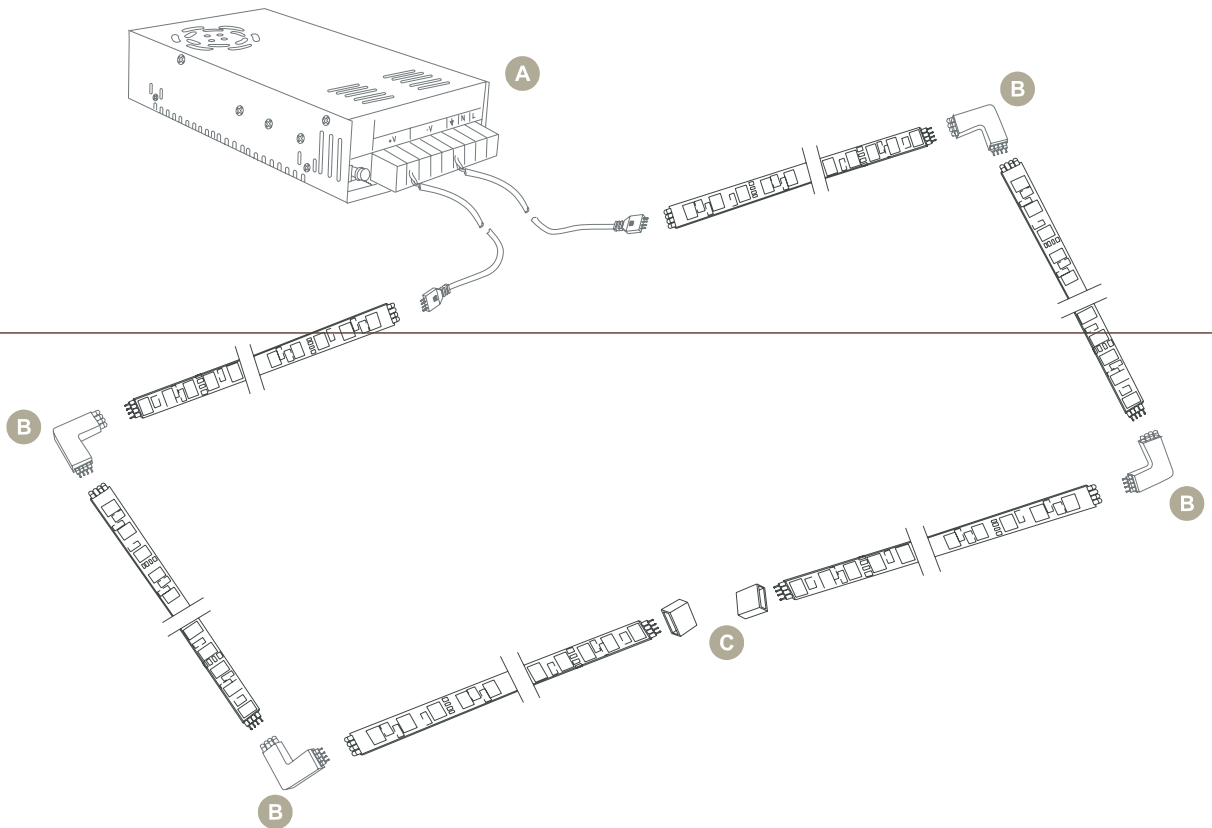

24V Instructions & Installation

- Star Strip 24 tapes can be field cut every 12". You cannot add power connector or rejoin to start a new section to cut pieces.
- Connector cords can be used between the driver and the first tape section as well as between sections. Use connector cords to go around corners also to extend runs.
- Channel and clips can be used to install on irregular surfaces and also areas where tape will be visible and needs to be concealed.
- End caps should be used at every termination whether tape is cut or not.
- Starstrand 24 tape can be installed in any open interior application. Starstrand 24 tape should not be installed inside a cabinet or other enclosure. Starstrand 24 should not be installed in a wet location. Make sure water is kept well away from installation.
- Direct wire drivers should be installed into a U.L. listed wire junction box.

STARSTRAND™

- A. StarStrand 24V 320w Direct Wire Driver (53288)
- B. 6-Prong 90° Connector (53464)
- C. Silicone End Cap (53469)