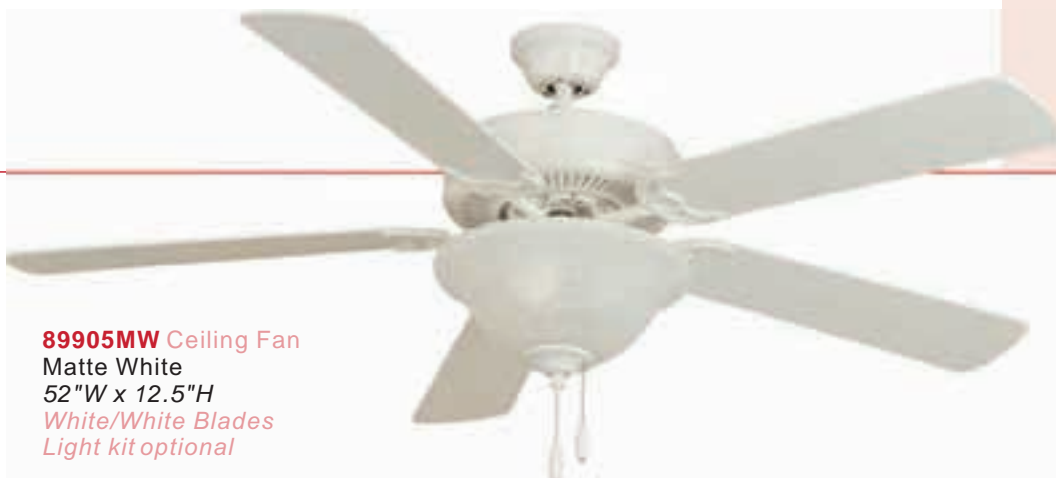

Basic-Max Fan

The Basic-Max Fan features the ability to be installed three different ways: close mount, standard stem, and optional stems up to 72" long.

- Remote Control Adaptable (FCTHAND)
- Light Kit Adaptable
- Reversible Blades
- 3 Speeds with Reverse