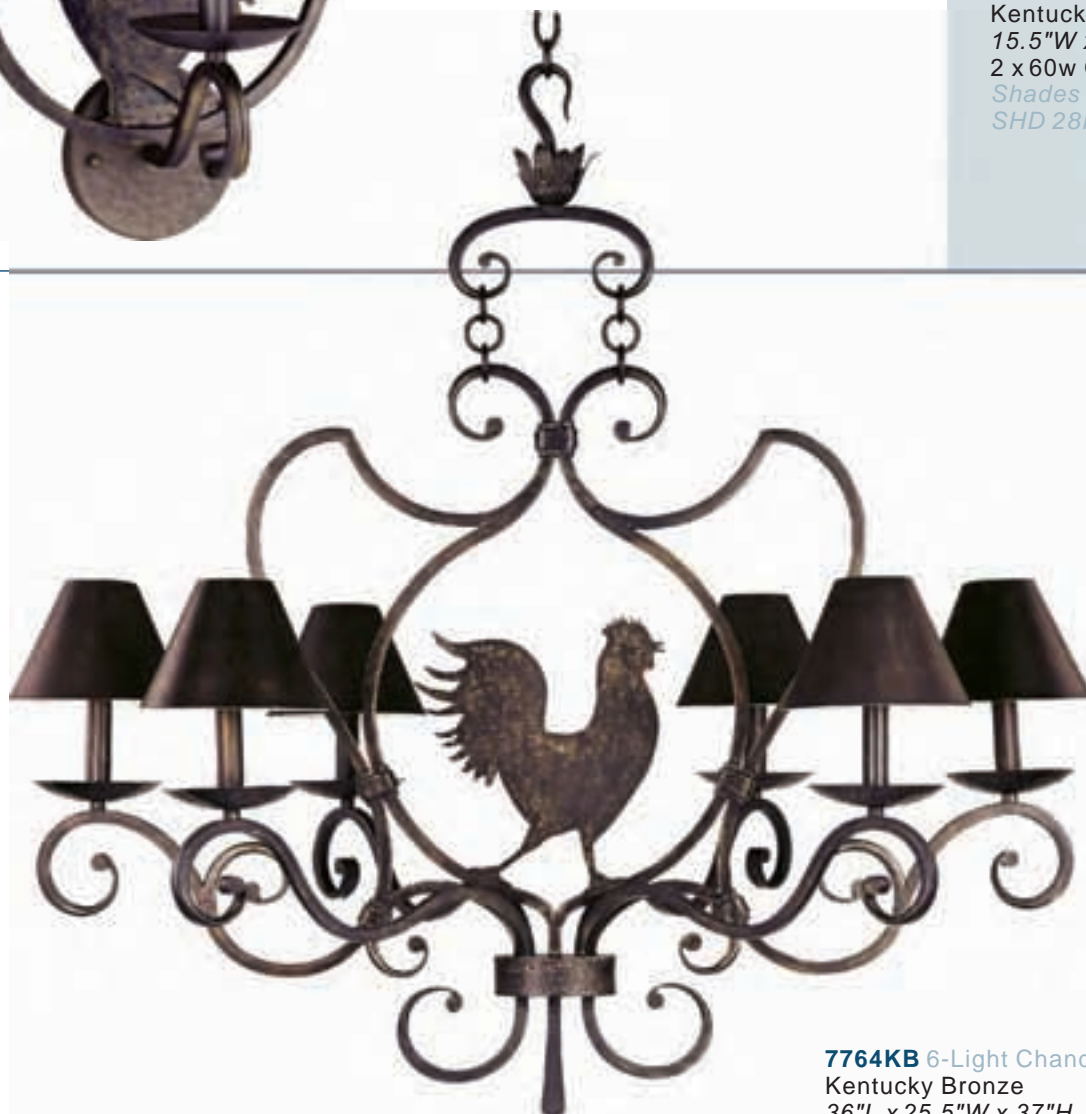

7764KB 6-Light Chandelier
Kentucky Bronze
36"L x 25.5"W x 37"H
6 x 60w CABulbs
Shades Included
SHD 28KB