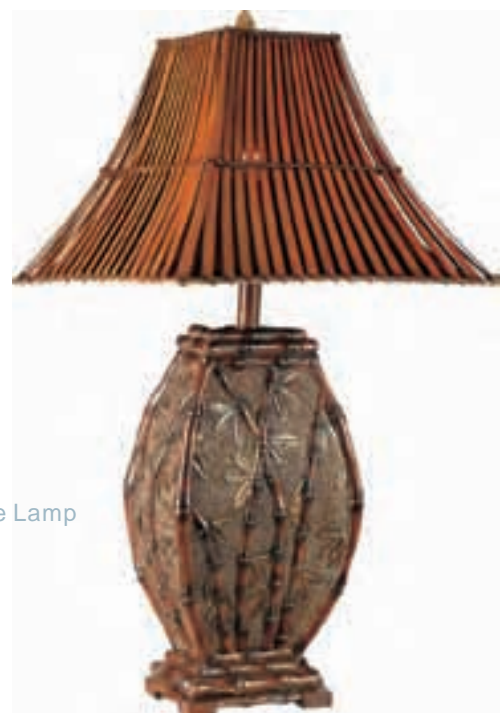

20208RTBC 1-Light Table Lamp
Bali Collection
16"W x 31"H
1 x 100w MB Bulb
Shade Included
SHD 52RT