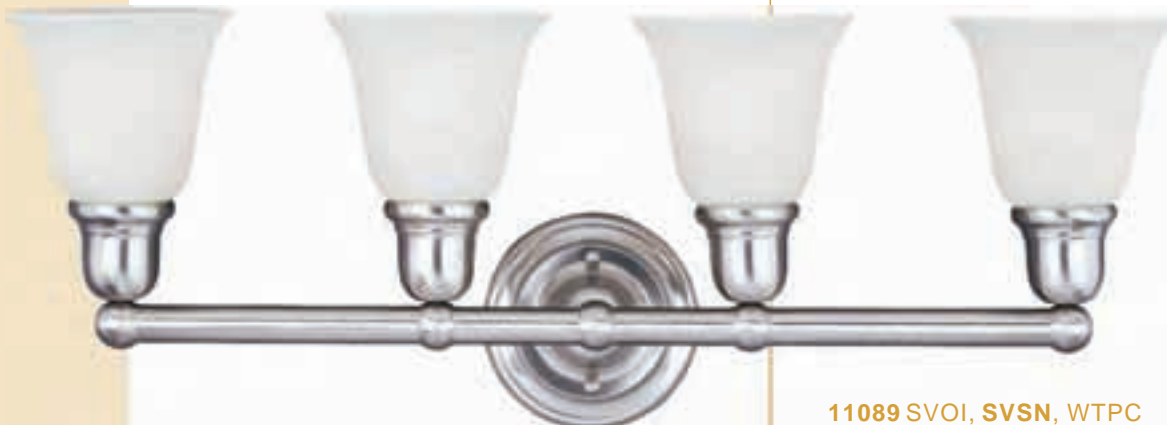

11089 SVOI, SVSN, WTPC
4-Light Bath Vanity
30.5"W x 10"H x 7"Ext.
4 x 100w MB Bulbs