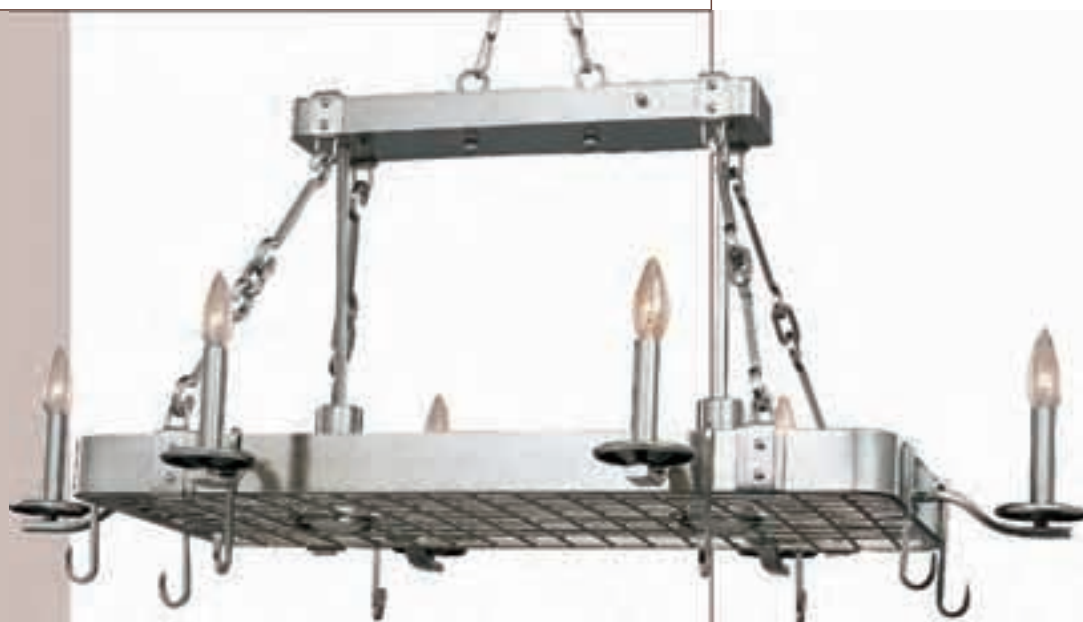

7751 BZ, SN 2-Light Chandelier
32"L x 17"W x 17"H
2 x 50w MB R20 Bulbs
Hooks Included
HOK04BZ, SN

7759SN 8-Light Chandelier
Satin Nickel
44.5"L x 29.5"W x 17"H
6 x 60w CABulbs
2 x 50w MB R20 Bulbs
3-Way Switch
Hooks Included
HOK04SN