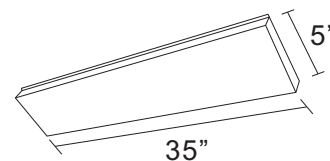

35" 1-Light Fluorescent
87808WT White
35"L x 5"W x 1.25"H
1 F21 T5 (Included) / 2100 Lumens / 7,500 Hours