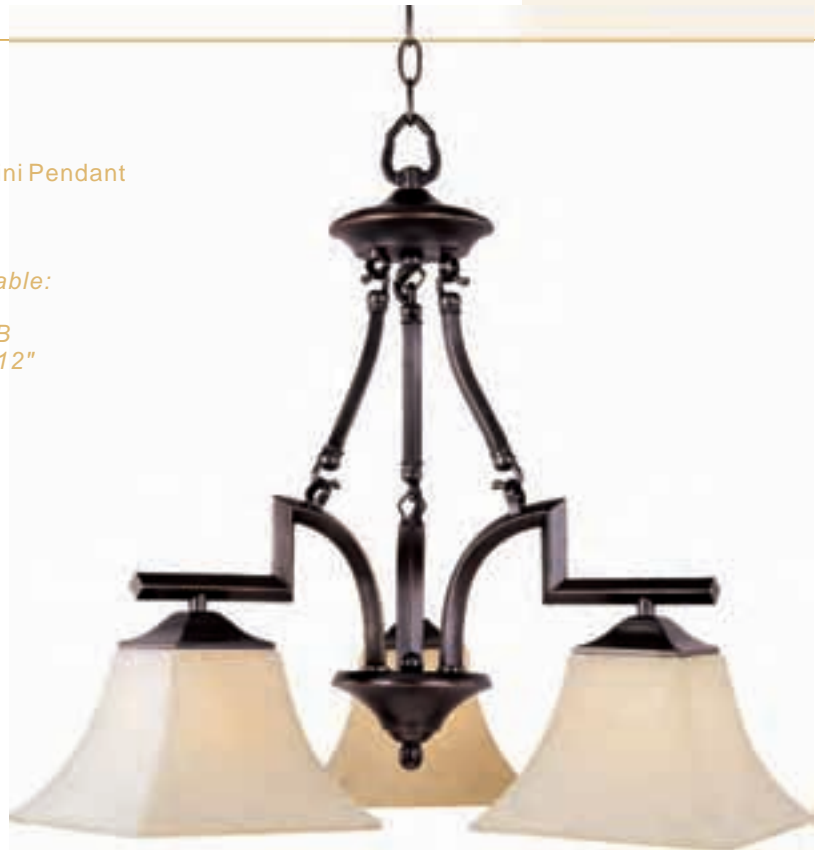

92420FLHB 1-Light Mini Pendant
Heirloom Brass
8"W
1 x 100w MB Bulb
*Additional stems available:
6" order STR06206HB
12" order STR06212HB
One 6" stem and three 12"
stems included.*

12423FLHB 3-Light Chandelier
Heirloom Brass
25"W x 22.5"H
3 x 100w MB Bulbs