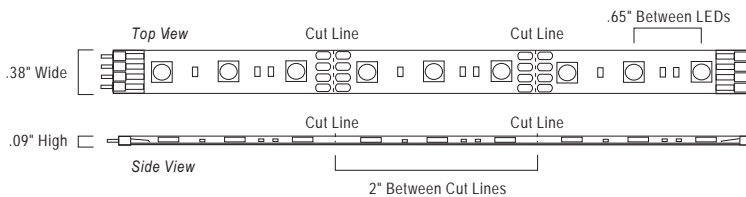

Model	Length	Diodes	Wattage	Lumens	Color Temp	CRI	PC Board	Beam	Current
53200	16ft.4 in.	300	24	1350	3500K	70-75	Copper	120°	20mA