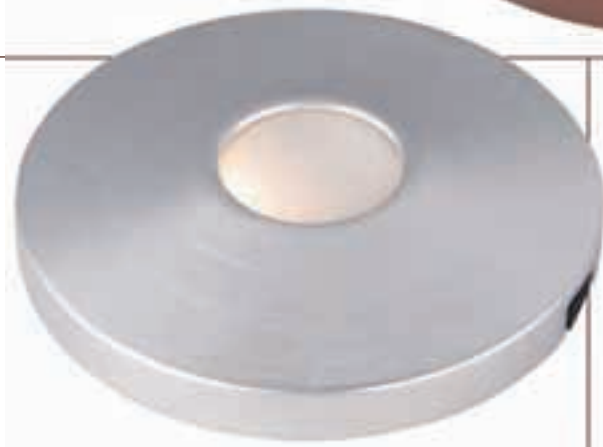

## FEATURES

- Warm white 2800 K light
- Cool to touch
- CRI 80-85, 120° spread
- 50,000 life hours
- Linkable up to 12 discs using MXInterLink1
- Requires no additional driver (Cannot be dimmed)
- Easy to install with included hardware
- Slim, die cast aluminum casing
- 2 watts per disc