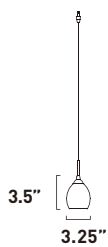

EP96006-10SN

EP96015-56SN

EP96005-20SN

EP96011-54SN

EP96004-51SN

**EP96005-20SN**  
 Finish: **Satin Nickel**  
 Glass: **Frost**  
 1 x 50w G6.35 Bulb  
 3.25"W x 3.5"H

**EP96004-51SN**  
 Finish: **Satin Nickel**  
 Glass: **Frost**  
 1 x 50w G6.35 Bulb  
 4.75"W x 7"H