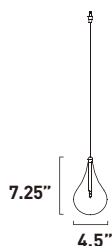

EP96003-10SN

EP96008-09SN

EP96010-18SN

EP96007-69SN

**EP96003-10SN**  
Finish: **Satin Nickel**  
Glass: **Snow White**  
1 x 20w G4 Bulb  
4.25"W x 3.25"H

**EP96008-09SN**  
Finish: **Satin Nickel**  
Shade: **Brushed Silver**  
1 x 50w G6.35 Bulb  
6"W x 2.5"H