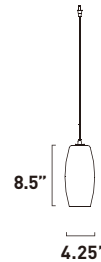

EP96006-10SN

EP96015-56SN

EP96005-20SN

EP96011-54SN

EP96004-51SN

**EP96005-20SN**  
 Finish: **Satin Nickel**  
 Glass: **Frost**  
 1 x 50w G6.35 Bulb  
 3.25"W x 3.5"H

**EP96004-51SN**  
 Finish: **Satin Nickel**  
 Glass: **Frost**  
 1 x 50w G6.35 Bulb  
 4.75"W x 7"H