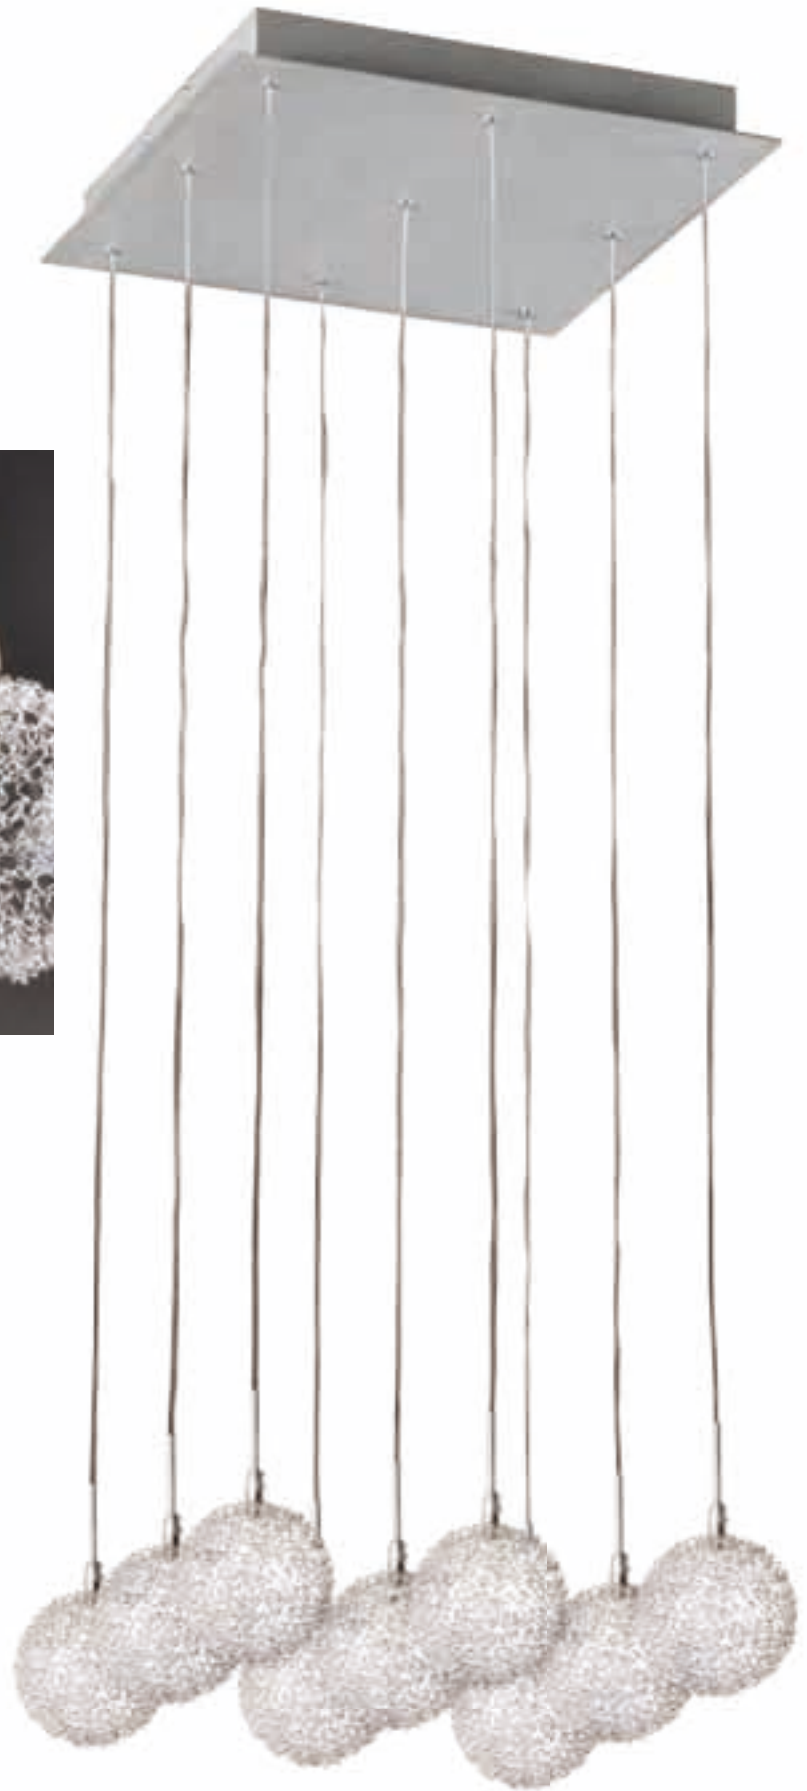

79 Threaded Glass

78 Mesh

<b>E20106-78,79</b>	
<b>9-Light Pendant</b>	
Finish: <b>Satin Nickel</b> Glass: <b>See Image</b>	
Min OA: <b>18"</b> Max OA: <b>96"</b>	
	
<b>9 x Max 20W G4</b> Xenon (Incl)	
 <ul style="list-style-type: none"> <li>• Bi-Pin</li> <li>• Clear</li> <li>• 12V</li> <li>• 320 Lumens</li> </ul>	

**SQUARE**

6"

16"

79 Threaded Glass

78 Mesh

Legendary Incan tears of the sun encrust the clearest crystal cylinder producing a radiant glimmer of ancient riches. A gold glow of Xenon sparkles through a laser-cut metal sheath with precision, perfectly illuminating the treasures that adorn its outer transparent layer.