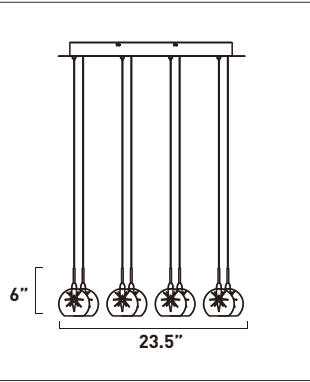

E20107-78,79
8-Light Pendant
Finish: Satin Nickel Glass: See Image
Min OA: 18" Max OA: 96"
8 x Max 20W G4 Xenon (Incl)   • Bi-Pin   • Clear   • 12V   • 320 Lumens

79 Threaded Glass