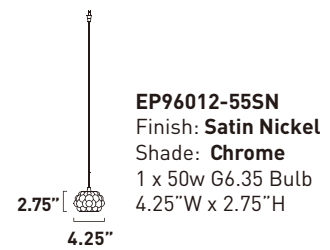

EP96012-55SN

EP96013-56SN

EP96001-20SN

EP96002-20SN

**EP96012-55SN**  
Finish: **Satin Nickel**  
Shade: **Chrome**  
1 x 50w G6.35 Bulb  
4.25"W x 2.75"H

**EP96013-56SN**  
Finish: **Satin Nickel**  
Shade: **Chrome**  
1 x 50w G6.35 Bulb  
5"W x 3.75"H