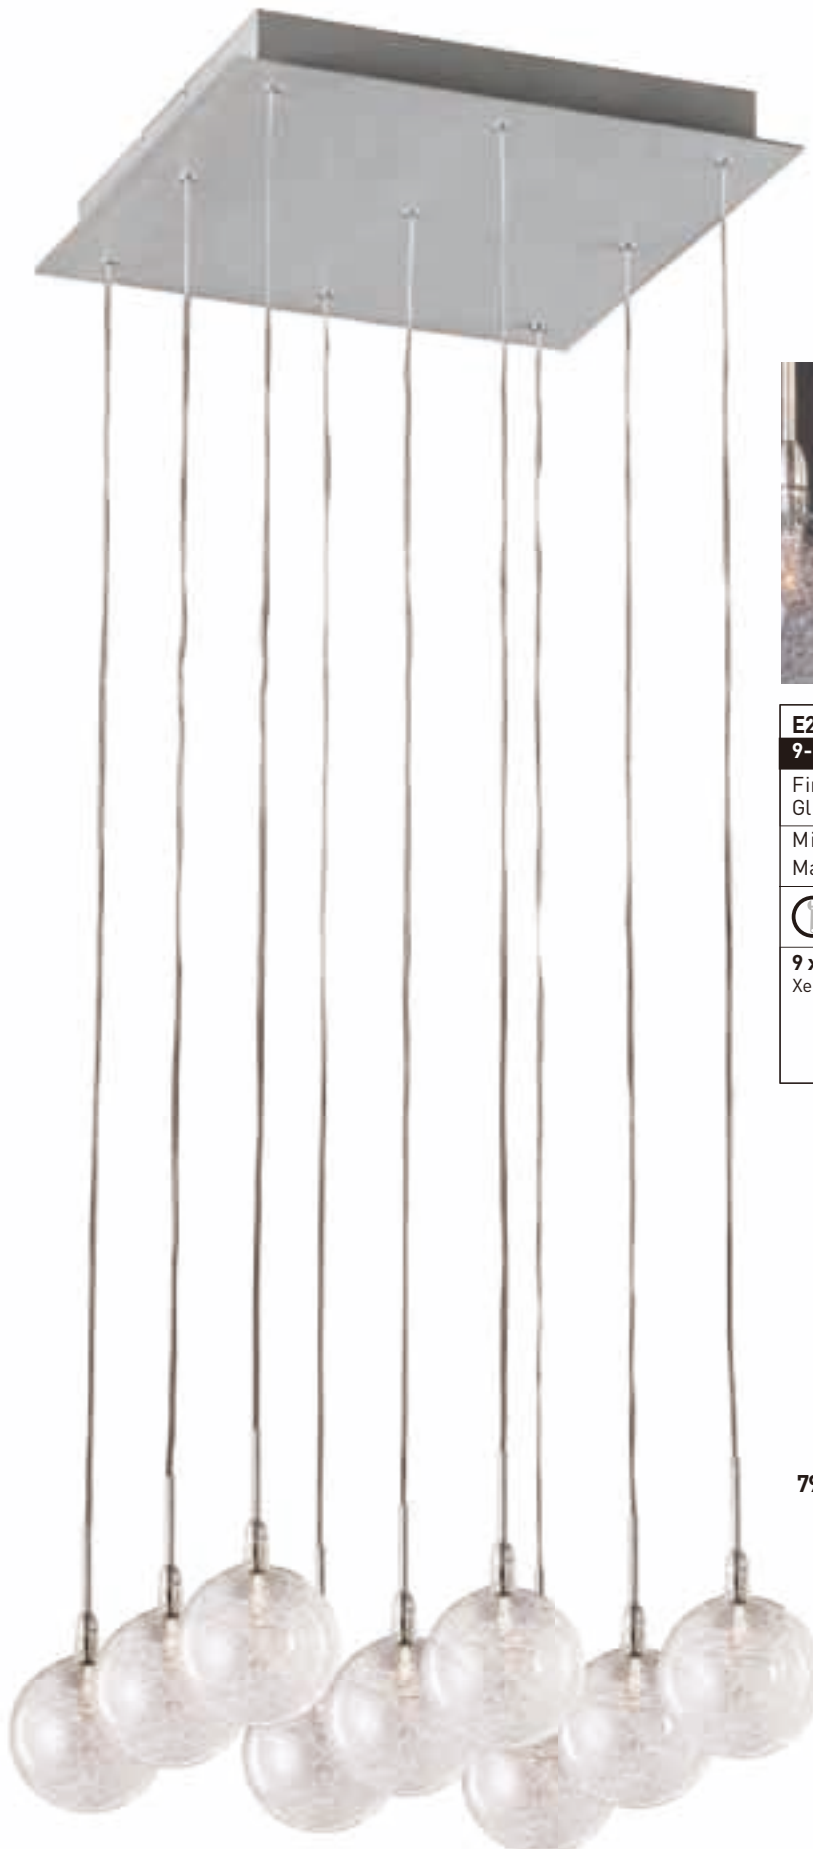

E20106-78,79	
9-Light Pendant	
Finish: Satin Nickel Glass: See Image	
Min OA: 18" Max OA: 96"	
9 x Max 20W G4 Xenon (Incl)	
• Bi-Pin • Clear • 12V • 320 Lumens	

SQUARE

6"

16"

79 Threaded Glass