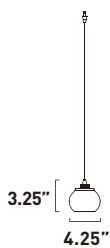

EP96003-10SN

EP96008-09SN

EP96010-18SN

EP96007-69SN

**EP96003-10SN**  
Finish: **Satin Nickel**  
Glass: **Snow White**  
1 x 20w G4 Bulb  
4.25"W x 3.25"H

**EP96008-09SN**  
Finish: **Satin Nickel**  
Shade: **Brushed Silver**  
1 x 50w G6.35 Bulb  
6"W x 2.5"H