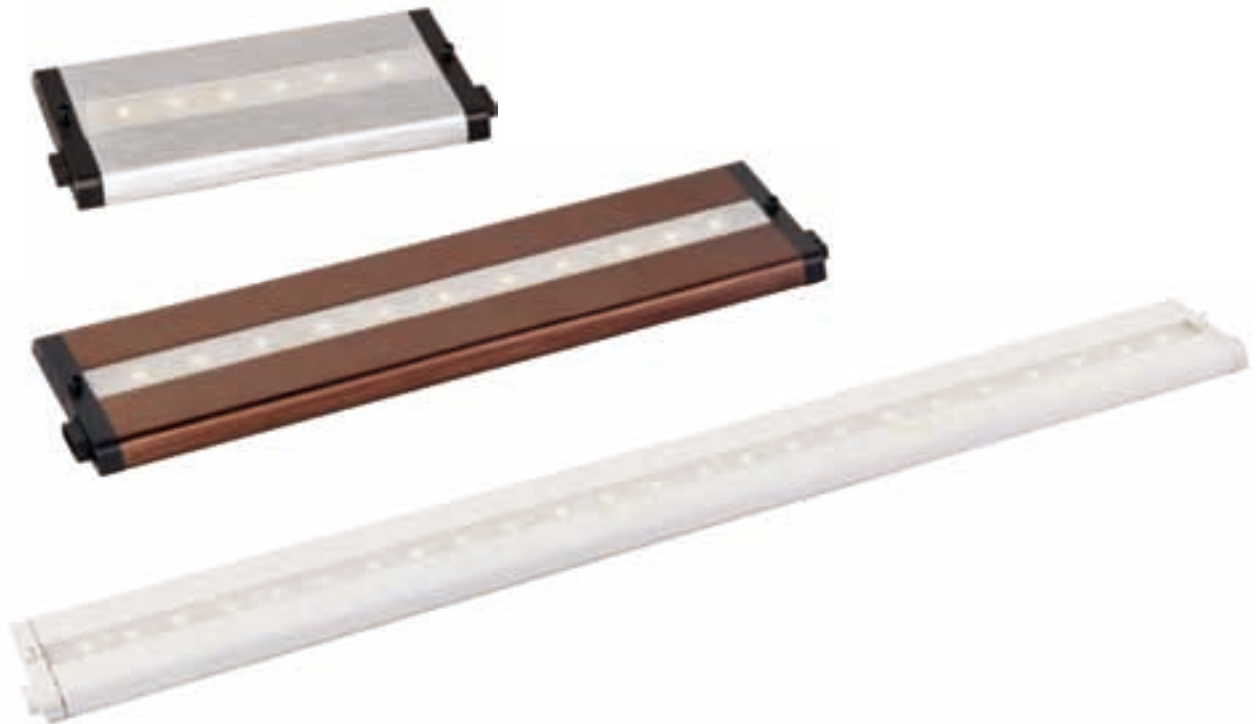

ET-LED-LP Series

The crisp, bright light of the slip profile ET-LED-LP Series LED Under Cabinet light illuminates without shadows. With its extruded aluminum casing, strength, durability and beautiful finish are features that put this series in a class of its own. The frost lens conceals the LEDs while evenly distributes the light onto the counter surface. Easy installation with captured screws and InterLink4 technology, make this series convenient as well as beautiful.

Features

- Warm white 2800 K light
- Cool to touch
- CRI 80-85 120° spread
- 50,000 life hours
- Linkable up to 80 watts without or with cord using InterLink4
- Dimmable

7" LED Under Cabinet Light

- **E57922AL** Aluminum
- **E57922BRZ** Bronze
- **E57922WT** White
- 7"L x 3.35"W x .5"H
- 4w LED | 320 Lumens

13" LED Under Cabinet Light

- **E57923AL** Aluminum
- **E57923BRZ** Bronze
- **E57923WT** White
- 13"L x 3.35"W x .5"H
- 8w LED | 640 Lumens

21" LED Under Cabinet Light

- **E57924AL** Aluminum
- **E57924BRZ** Bronze
- **E57924WT** White
- 21"L x 3.35"W x .5"H
- 12w LED | 960 Lumens

30" LED Under Cabinet Light

- **E57926AL** Aluminum
- **E57926BRZ** Bronze
- **E57926WT** White
- 30"L x 3.35"W x .5"H
- 16w LED | 1280 Lumens

InterLink4 Connector Cord

- 24" **E57878WT** White
- 24" **E57878BK** Black
- 18" **E57877WT** White
- 18" **E57877BK** Black
- 9" **E57876WT** White
- 9" **E57876BK** Black

InterLink4 Power Cord

- **E57880WT** White
- **E57880BK** Black
- 72"L

InterLink4 Direct Wire Box

- **E57885WT** White
- **E57885BK** Black

InterLink4 Power Supply with Dimmer

- **E57929WT** White
- **E57929BK** Black