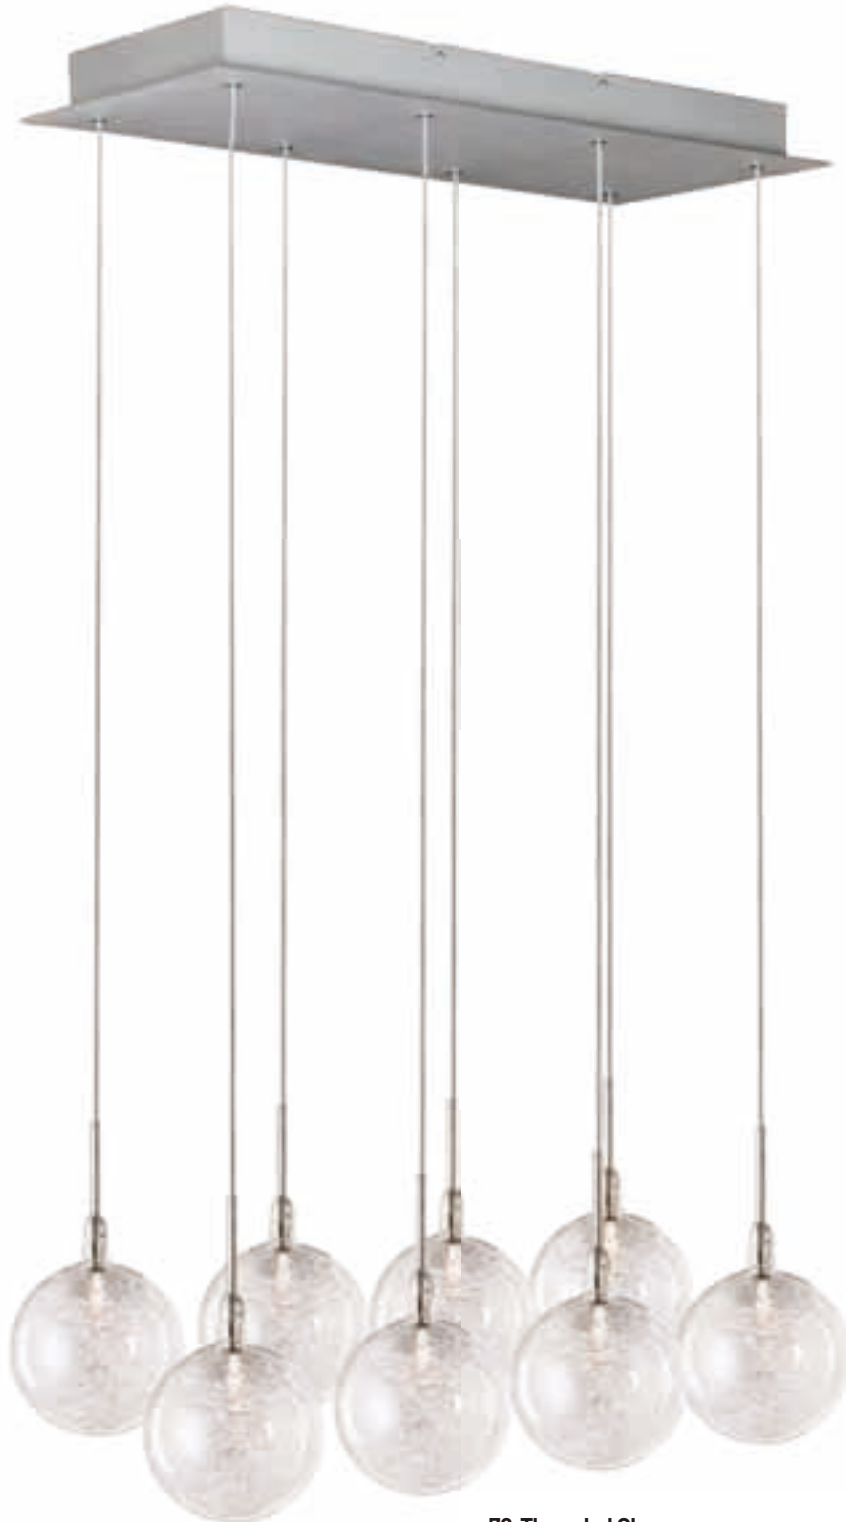

E20107-78,79
8-Light Pendant
Finish: Satin Nickel Glass: See Image
Min OA: 18" Max OA: 96"
8 x Max 20W G4 Xenon (Incl)   • Bi-Pin   • Clear   • 12V   • 320 Lumens

79 Threaded Glass