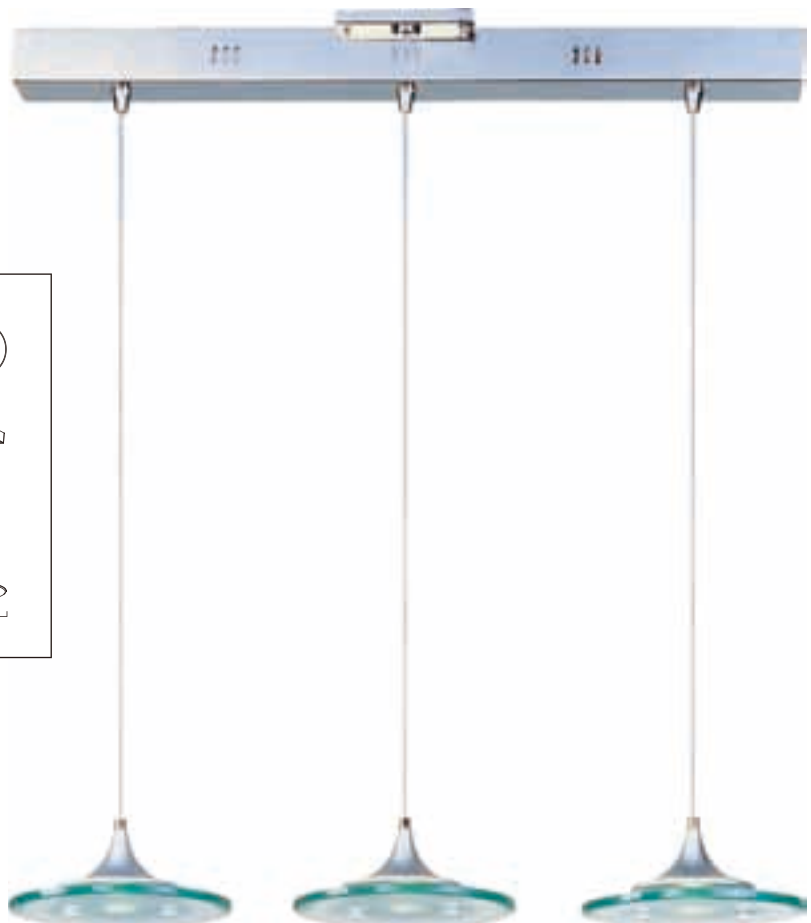

With classy, understated elegance, Salzburg illuminates a room without calling attention to itself. Its sleek silhouette and mirrored chrome finish appeal to a contemporary sensibility, while its simplicity makes it at home among a vast array of décor styles. The versatile Novara pendant comes in either a single or quadruple LED configuration.

E22211-10PC	
1-Light LED Pendant	
Finish: Chrome Glass: Clear	
Min OA: 18" Max OA: 120"	
1 x 3W LED LED (Incl) • 3500 K • 246 Total Lumens • 50,000 Hours • 76 CRI