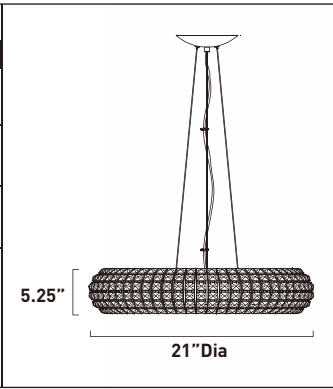

E21804-20PC
8-Light Pendant
Finish: Chrome Accent: Clear Crystal
Min OA: 18" Max OA: 120"
8 x Max 40W G9 Xenon (Incl)
• Hallow Bi-Pin   • Clear   • 120V   • 500 Lumens