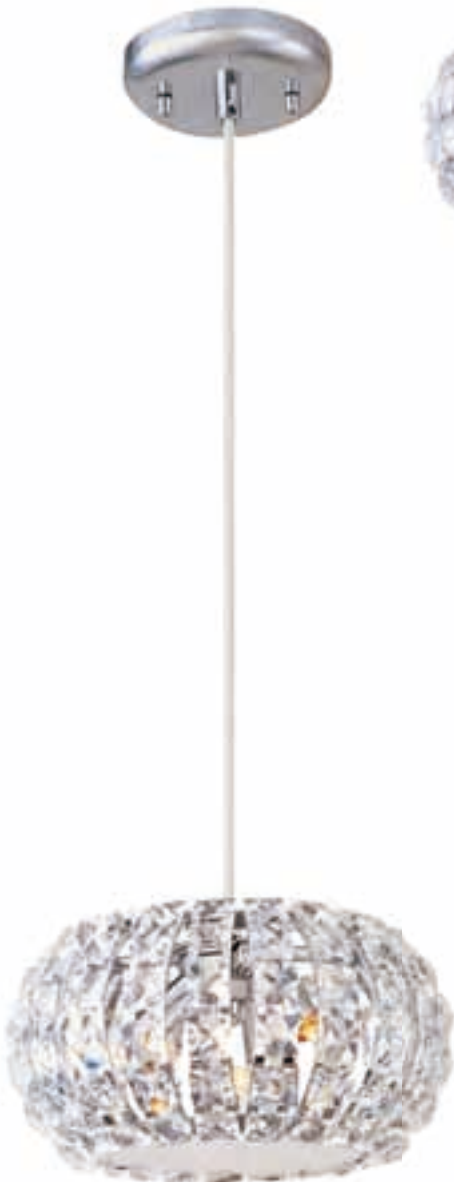

E21804-20PC
8-Light Pendant
Finish: Chrome Accent: Clear Crystal
Min OA: 18" Max OA: 120"
8 x Max 40W G9 Xenon (Incl)
• Hallow Bi-Pin   • Clear   • 120V   • 500 Lumens