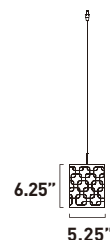

EP96010-18SN
Finish: **Satin Nickel**
Glass: **Clear**
1 x 20w G4 Bulb
4.5"W x 7.25"H

EP96007-69SN
Finish: **Satin Nickel**
Shade: **MSS Carved**
1 x 50w G6.35 Bulb
5.25"W x 6.25"H