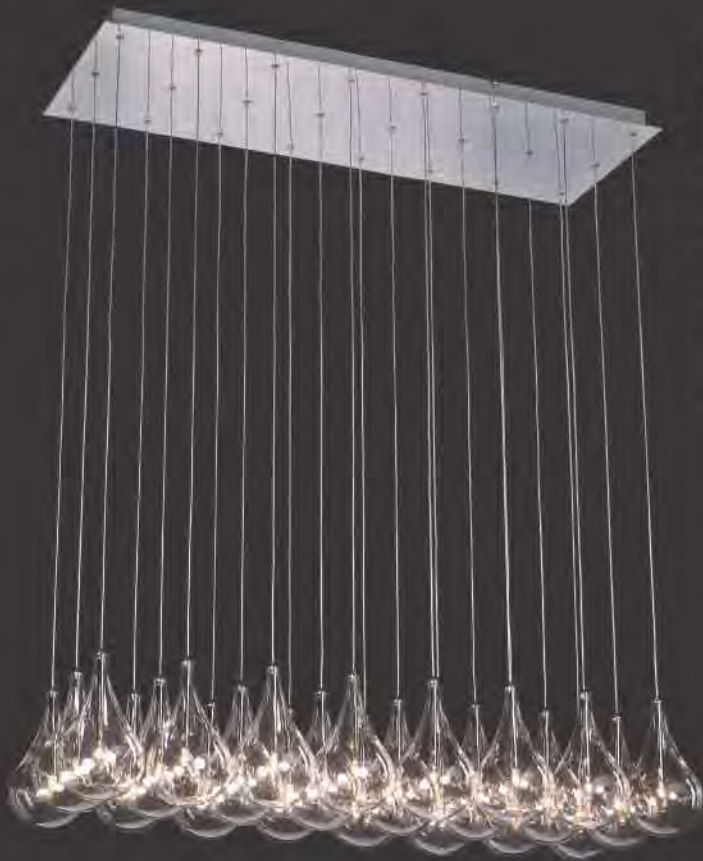

E20118-18
24-Light Pendant
Finish: **Chrome**
Glass: **Clear Glass**
Min OA: **18"**
Max OA: **120"**

24 x Max 10W G4
Xenon (Incl)

- Bi-Pin
- Clear
- Clear
- 120 Lumens

E23119-18
9-Light Pendant
Finish: **Chrome**
Glass: **Clear Glass**
Min OA: **18"**
Max OA: **120"**

9 x Max 20W G4
Xenon (Incl)

- Bi-Pin
- Clear
- 12V
- 320 Lumens