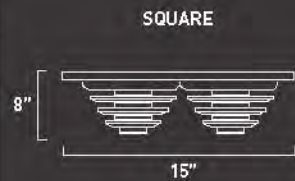

E30400-18	
4-Light Flush Mount	
Finish:	Chrome & Brushed Alum Clear
Glass:	Clear
4 x Max 40W G9 Xenon (Incl)	
• Hollow Bi-Pin • Frost • 120V • 500 Lumens