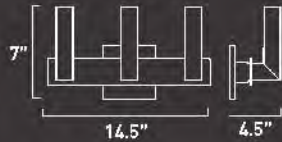

E20283-20
3-Light Wall Mount
Finish: Brushed Alum Shade: Clear Crystal
HCO: 6.8"
3 x Max 20W G4 Xenon (Incl)
• Bi-Pin   • Clear   • 12V   • 320 Lumens