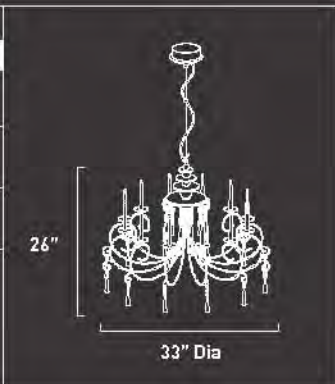

*Ships with 140" of wire

E20706-20*
12-Light Chandelier
Finish: Chrome Accent: Black Crystal
Min OA: 36" Max OA: 120"
12 x Max 10W G4 Xenon (Incl)   • Bi-Pin   • Clear   • 12V   • 120 Lumens

*Ships with 140" of wire