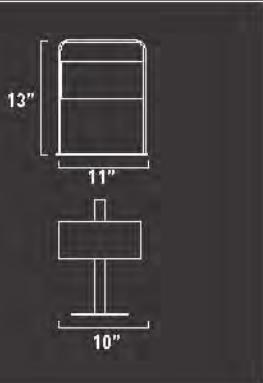

*Ships with 144" of wire

E22705-77	
1-Light Table Lamp	
Finish:	Brushed Alum & Chrome
Glass:	Frosted
	
1 x Max 26W GU24 Fluorescent (Incl)	
<ul style="list-style-type: none"> • Squat CFL • 10,000 Hours • 1,800 Lumens • 2700° Kelvin 	