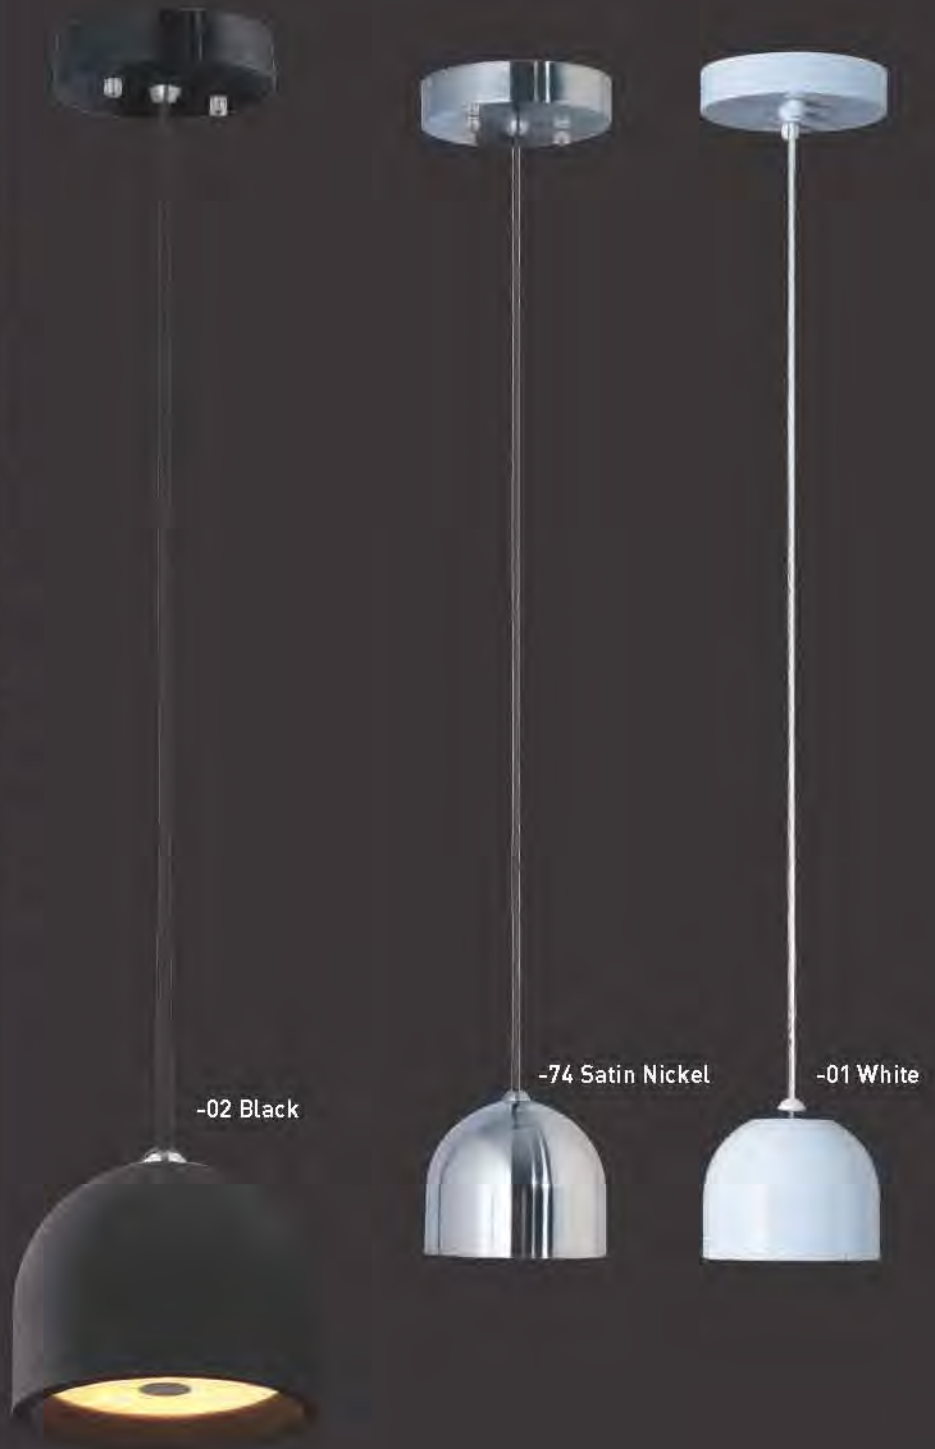

BRAHMA

-02 Black

-74 Satin Nickel

-01 White

Bold domes in glossy white, satiny nickel, or matte black descend from the ceiling on strong metal rods. The five-foot drop makes a dramatic entrance into the space and effectively illuminates the scene. Whether a solitary soldier or multiples lined up for duty, these stately light sources communicate confidence and class in any setting.

E30601-01,02,74*	
1-Light Pendant	
Finish: See Image Diffuser: Frosted Glass	
Min OA: 18" Max OA: 125"	
3 x Max 40W G9 Xenon (Incl)	
	• Hollow Bi-Pin • Frost • 120V • 500 Lumens

5"
4.5" Dia.

*Die Cast Steel