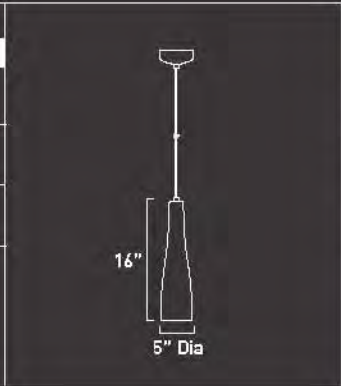

RIPPLE

E20158-13,14
1-Light pendant
Finish: Chrome Glass: See Image
Min OA: 36" Max OA: 137"
1 x Max 60W MB Incandescent (Not Incl)
• A19   • Frost   • 1,150 Lumens