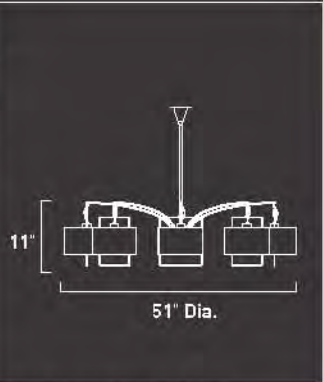

E22317-01,02,03*	
8-Light Pendant	
Finish:	Brushed Alum & Chrome
Shade:	See Image
Min OA:	28"
Max OA:	52"
	120°
8 x Max 60W MB	
Incandescent (Not Incl)	
	• Globe Light • G30 • White • 575 Lumens