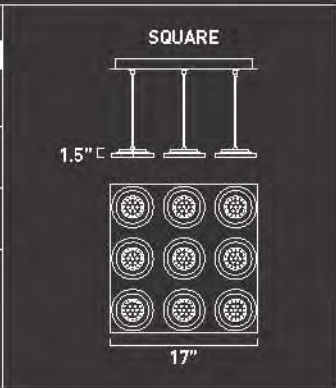

E30078-18
9-Light Pendant
Finish: Chrome Glass: Clear Acrylic
Min OA: 12" Max OA: 120"
9 x 1.25W LED LED (Incl) • 3000° K • 50,000 Hours • 885 Total Lumens • 70 CRI