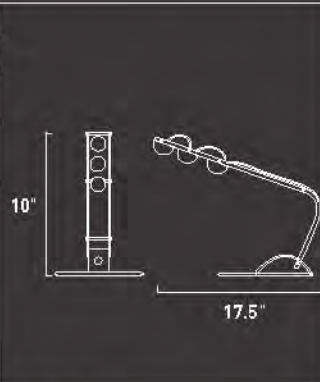

E20900-10*
3-Light LED Table Lamp

Finish: **Chrome**
 Glass: **Frosted**

3 x 1W LED
 Led included

- 3500°K
- 50,000 Hours
- 262 Total Lumens
- 72 CRI

*Ships with 8' of cord, Adjustable Lens.

E20909-10*
16-Light LED Pendant