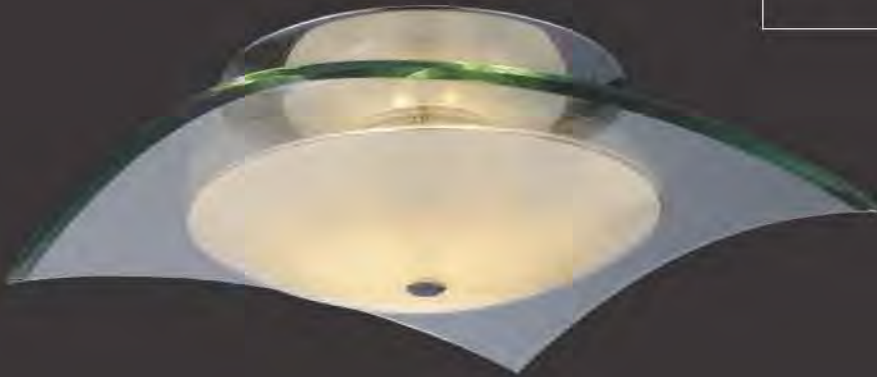

CURVA

E20525-10
3-Light Flush Mount
Finish: **Chrome**
Glass: **Clear/Frosted**

3 x Max 50W G9
Xenon (Incl)

- Hollow Bi-Pin
- Frost
- 120V
- 700 Lumens

SQUARE

Inspired by our visions of visitors from other galaxies, Curva is a study in minimalist design and maximum functionality. In every aspect of its conceptual elegance, the perfectly proportioned curves and exquisitely selected materials harken to the deco interpretation of our modern age. The thick, beveled, polished glass stream merges perfectly with the opal bent glass shade. The brushed steel and chrome support hardware complete the statement with utilitarian simplicity.