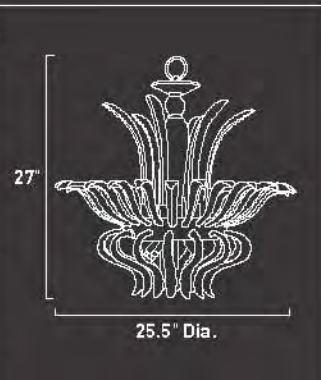

Emerging from an elegantly polished silver-plated base, hand-cut beveled optic crystals in rich jeweled tones rise and crest like the delicate feathers of a rare tropical bird. Each curve and arc artfully attracts and reflects light in an exquisite dance that seems to take on a life of its own, becoming the center of attention in any room.

E20971-20,21*

10-Light Pendant

Finish: **Chrome**
Crystal: **See Image**

Min OA: **35"**
Max OA: **120"**

10 x Max 50W G9

- 120V Bi-Pin
- Frost
- 900 Total Lumens
- 3,000 Rated Life Hours