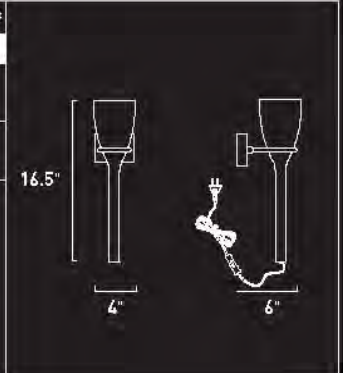

*Ships with 96" of cord

The night they invented champagne, they also inspired this simple yet elegant homage to the flute. This colored glass pendant is available in four colors in both single and multiple applications. A beautifully realized glass canopy emits a cylinder of light that is perfect for illuminating kitchen, countertop or bar while suspended by a satin mount.