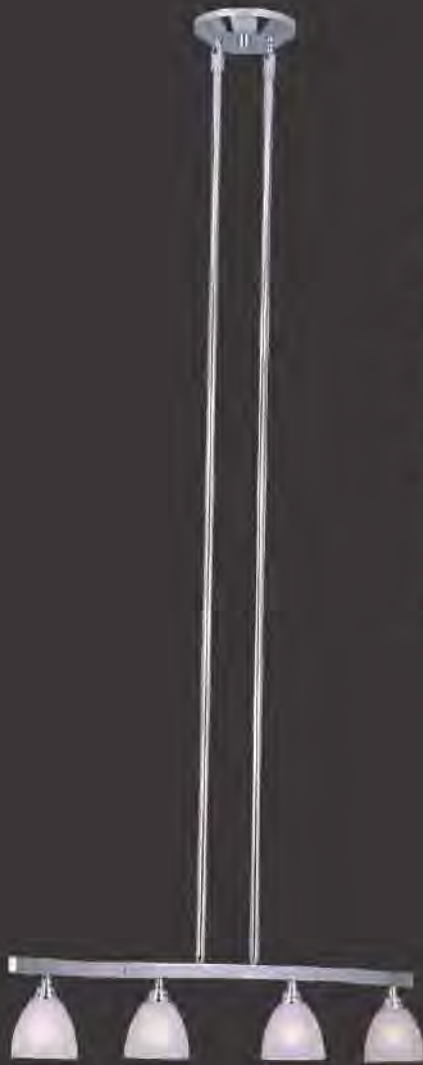

Chrome Finish Shown

Minimalism on a grand scale at a reasonable price. Available in chrome or bronze finishes, Fuse features a gracefully curved suspending bar that holds a series of frosted glass lamp shades in perfect balance. 40w illumination makes it the perfect application for work space of high traffic areas.