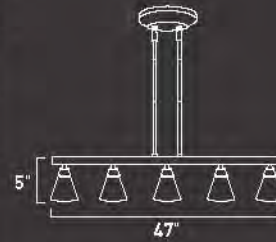

FUSE

E30060-11* Chrome
E30061-11* Bronze

5-Light Pendant

Min OA: 14"
Max OA: 52"

5 x Max 40W G9

Xenon (Incl)

- Hollow Bi-Pin
- Frost
- 120V
- 500 Lumens

*Ships with three 12" stems and one 6" stem