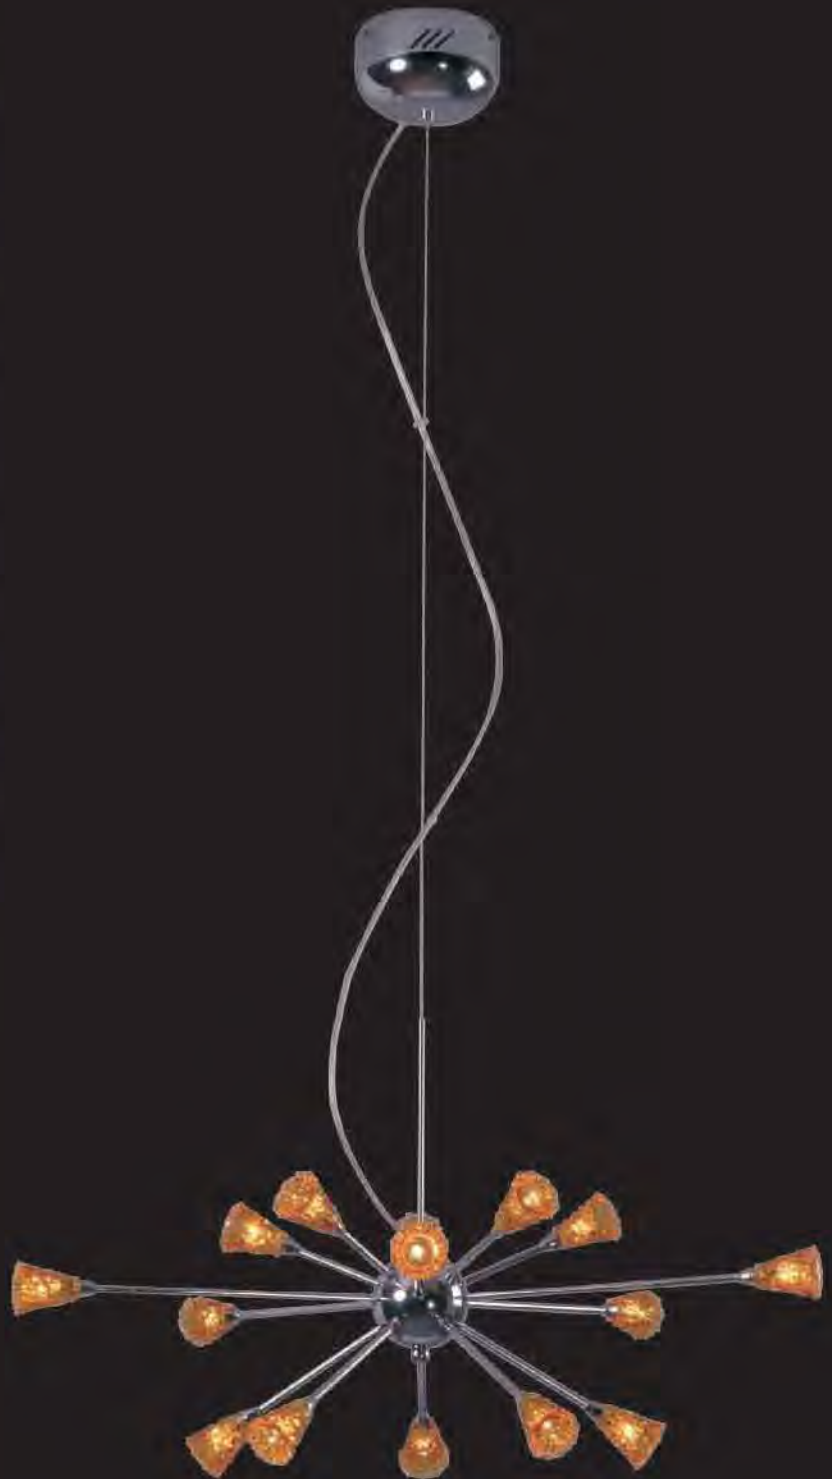

STELLAR

An indoor starburst of crystal and chrome, Stellar's scintillating light dazzles any room.

The pendant features 14 shooting amber stars orbiting a chrome-plated planetary sphere all hung in delicate balance by a slim metal rod gently embraced by a graceful spiral.

E20130-05*	
15 - Light Pendant	
Finish: Chrome	
Glass: Amber	
Min OA: 24"	
Max OA: 120"	
15 x Max 10W G4 Xenon (Incl)	
• Bi-Pin • Clear • 12V • 120 Lumens	

*Ships with 140" of wire