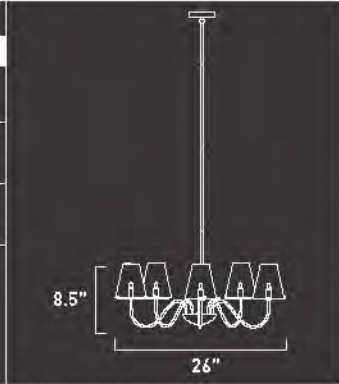

CHIC

E20292-10*
5-Light Pendant
Finish: Chrome Glass: Clear
Min OA: 15" Max OA: 46"
120V
5 x Max 40W G9 Xenon (Incl)
• Hollow Bi-Pin   • Clear   • 120V   • 500 Lumens

*Ships with 120" of wire, Three 12" stems & One 6" stem