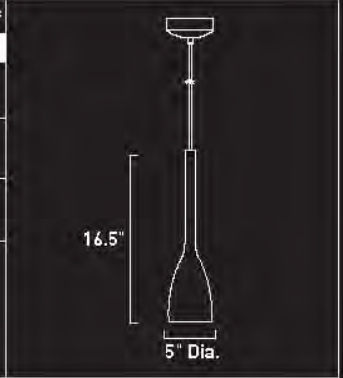

FLUTE

E20071-01,02,03,04*	
1-Light Pendant	
Finish:	Satin Nickel
Glass:	See Image
Min OA:	36"
Max OA:	120"
1 x Max 60W CA	
Incandescent (Not Incl)	
• B10 • Frost • 672 Lumens	

*Glass Canopy