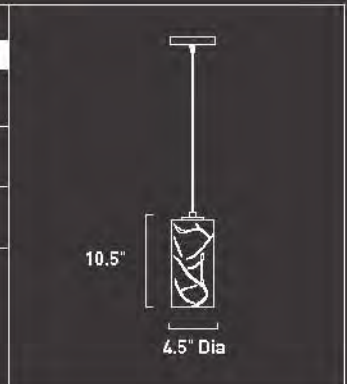

Like golden ribbons of drizzled honey, soft abstract embossed lines on this amber glass cylinder pendant catch the warmth and depth of the light within. Choose white gloss, and the effect cools considerably, becoming a fascinating study in glacial fluidity. A single slender rod suspends the shade from a smooth, chrome disk.

E20219-01,05	
1-Light Pendant	
Finish:	Chrome
Glass:	See Image
Min OA:	24"
Max OA:	130"
1 x Max 100W MB	
Incandescent (Not Incl)	
	• A19 • Frost • 1150 Lumens