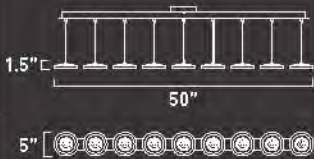

E30079-18
9-Light Pendant
Finish: Chrome Glass: Clear Acrylic
Min OA: 12" Max OA: 125"
9 x 1.25W LED LED (Incl) • 3000° K • 50,000 Hours • 885 Total Lumens • 70 CRI