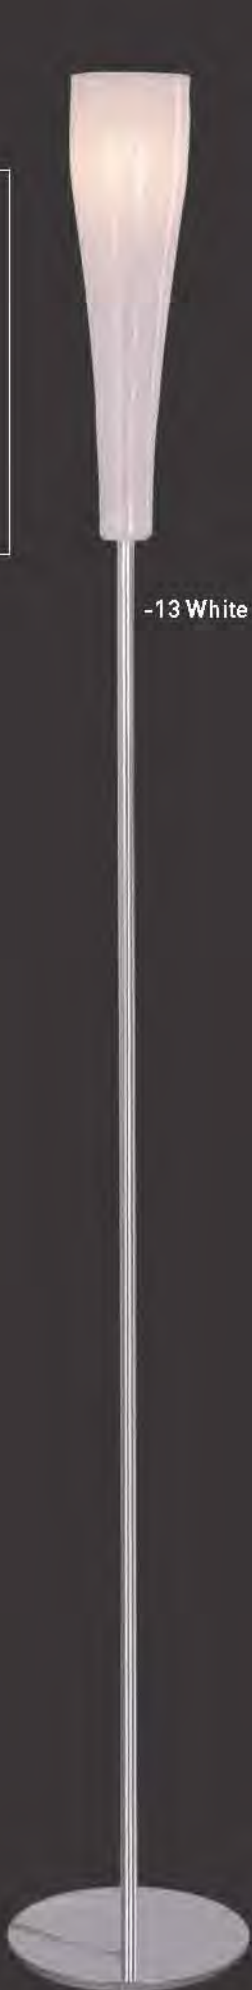

*Ships with 120" of cord

-13 White Ripple

-14 Amber Ripple

SEEP

Like golden ribbons of drizzled honey, soft abstract embossed lines on this amber glass cylinder pendant catch the warmth and depth of the light within. Choose white gloss, and the effect cools considerably, becoming a fascinating study in glacial fluidity. A single slender rod suspends the shade from a smooth, chrome disk.