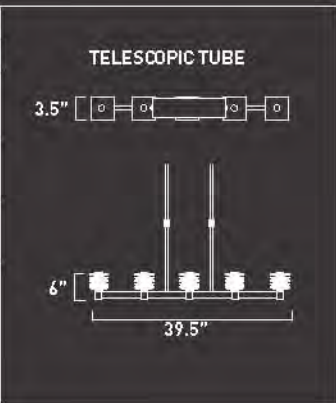

E30405-18
5-Light Pendant
Finish: Chrome & Brushed Alum
Glass: Clear
Min OA: 21.5"
Max OA: 39.5"
5 x Max 40W G9 Xenon (Incl)
• Hallow Bi-Pin   • Frost   • 120V   • 500 Lumens