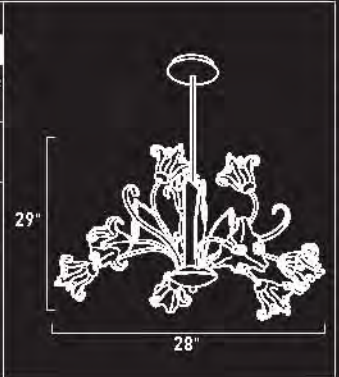

E22064-26*
9-Light Pendant
Finish: Antique Bronze Glass: Amber
9 x Max 35W G9 Xenon (Incl)
• Hollow Bi-Pin   • Frost   • 120V   • 500 Lumens