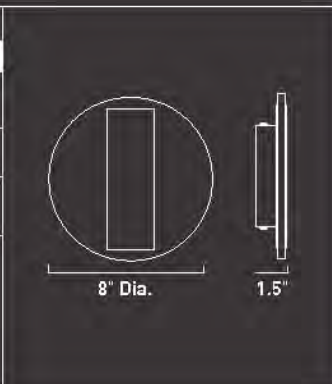

Masterful minimalism. The simplicity of Linea's perfect circle and square sconces creates the ideal stage to showcase the luscious, thick frosted glass that illuminates its hidden double LEDs. The diffused light emanates from behind a sleek bar of brushed aluminum for a stunning effect.