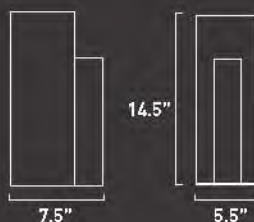

E20014-02,03*

1-Light Table Lamp

Glass: **See Image**

1 x Max 100W MB
Incandescent (Not Incl)

- A19
- Clear
- 1,150 Lumens