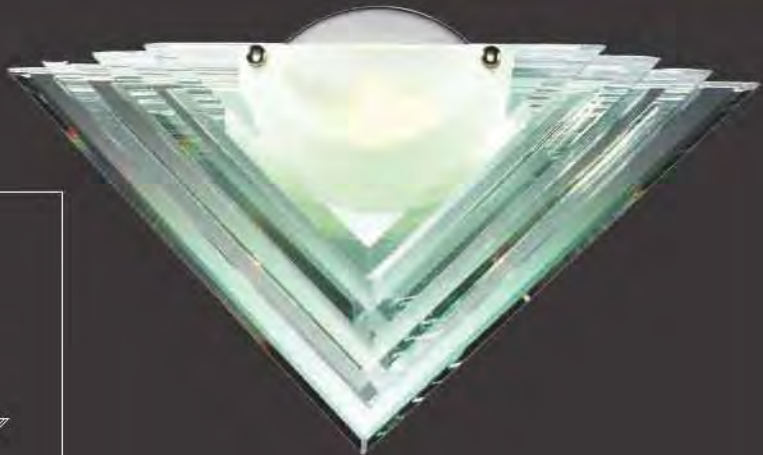

E30402-18	
2-Light Wall Mount	
Finish: Chrome & Brushed Alum	
Glass: Clear	
HCO: 2.4"	
2 x Max 40W G9 Xenon (Incl)	
• Hallow Bi-Pin • Frost • 120V • 500 Lumens	

E30406-18	
1-Light Wall Mount	
Finish: Chrome & Brushed Alum	
Glass: Clear	
HCO: 3.2"	
1 x Max 40W G9 Xenon (Incl)	
• Hallow Bi-Pin • Frost • 120V • 500 Lumens