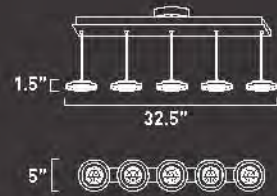

E30076-18
5-Light Pendant
Finish: Chrome Glass: Clear Acrylic
Min OA: 12" Max OA: 125"
5 x 1.25W LED LED (Incl) • 3000° K • 50,000 Hours • 491 Total Lumens • 70 CRI

E30079-18
9-Light Pendant
Finish: Chrome Glass: Clear Acrylic
Min OA: 12" Max OA: 125"
9 x 1.25W LED LED (Incl) • 3000° K • 50,000 Hours • 885 Total Lumens • 70 CRI