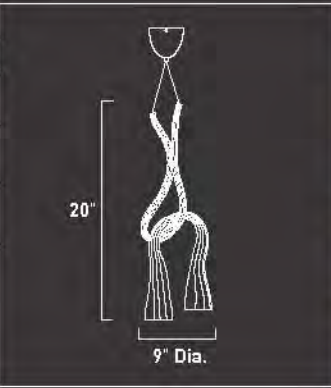

E20270-01,05
2-Light Pendant
Finish: Chrome Glass: See Image
Min OA: 36" Max OA: 140"
2 x Max 20W G4 Xenon (Incl)   • Bi-Pin   • Clear   • 12V   • 320 Lumens