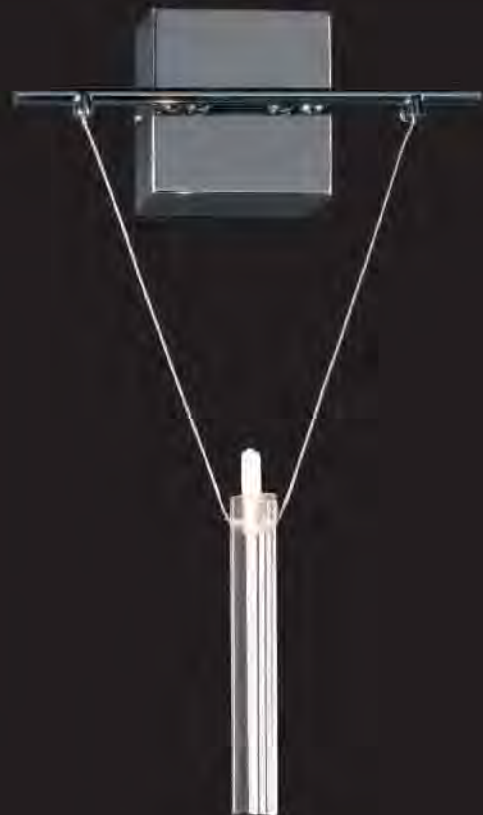

E20105-19	
2-Light Wall Mount	
Finish:	Chrome
Glass:	Crystal
HCO: 1"	
2 x Max 20W G4	
Xenon (Incl)	
• Bi-Pin • Clear • 12V • 320 Lumens