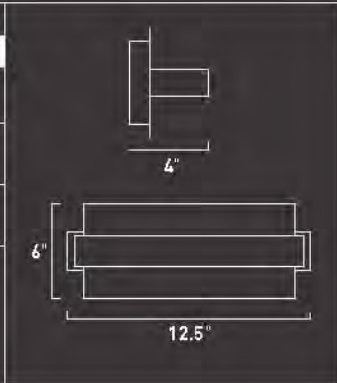

E20963-10
4-Light Wall Mount
Finish: Chrome Glass: Frost
HCO: 3.1"
4 x 1W LED LED(Incl) • 3500°K • 50,000 Hours • 350 Total Lumens • 73 CRI

LINEA