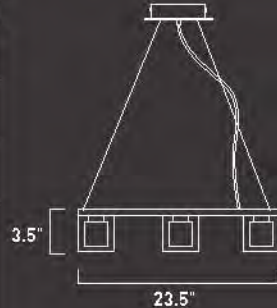

E22037-18

8-Light Pendant

Finish: **Chrome**
Glass: **Iced Glass**

Min OA: **24"**
Max OA: **120"**

8 x Max 40W G9
Xenon (Incl)

- Hollow Bi-Pin
- Frost
- 120V
- 500 Lumens