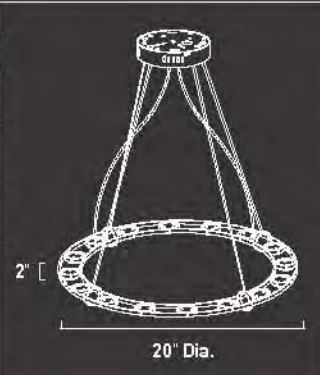

E20900-10*
3-Light LED Table Lamp

Finish: **Chrome**
 Glass: **Frosted**

3 x 1W LED
 Led included

- 3500°K
- 50,000 Hours
- 262 Total Lumens
- 72 CRI

*Ships with 8' of cord, Adjustable Lens.

E20909-10*
16-Light LED Pendant

Finish: **Chrome**
 Glass: **Frosted**

Min OA: **20"**
 Max OA: **120.5"**

16 x 1W LED
 Led included

- 3500°K
- 50,000 Hours
- 1398 Total Lumens
- 72 CRI

*Adjustable Lens.

Sleek styling meets ultimate control. Jasper's smart design and numerous style options incorporate multiple, individually adjustable, LED lights for a maximum effect. Each desk lamp, wall sconce, and pendant becomes a new work of art and a new source of light with every swivel of the glossy chrome casings.