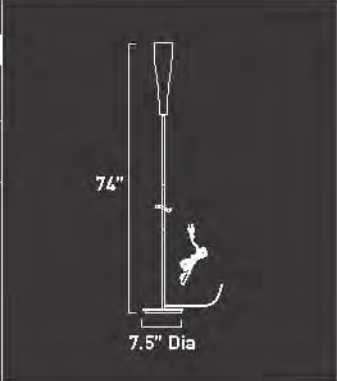

RIPPLE

E20162-13,14*
1-Light floor lamp
Finish: Chrome
Glass: See Image
1 x Max 60W MB Incandescent (Not Incl)
• B10   • Clear   • 672 Lumens

*Ships with 120" of cord