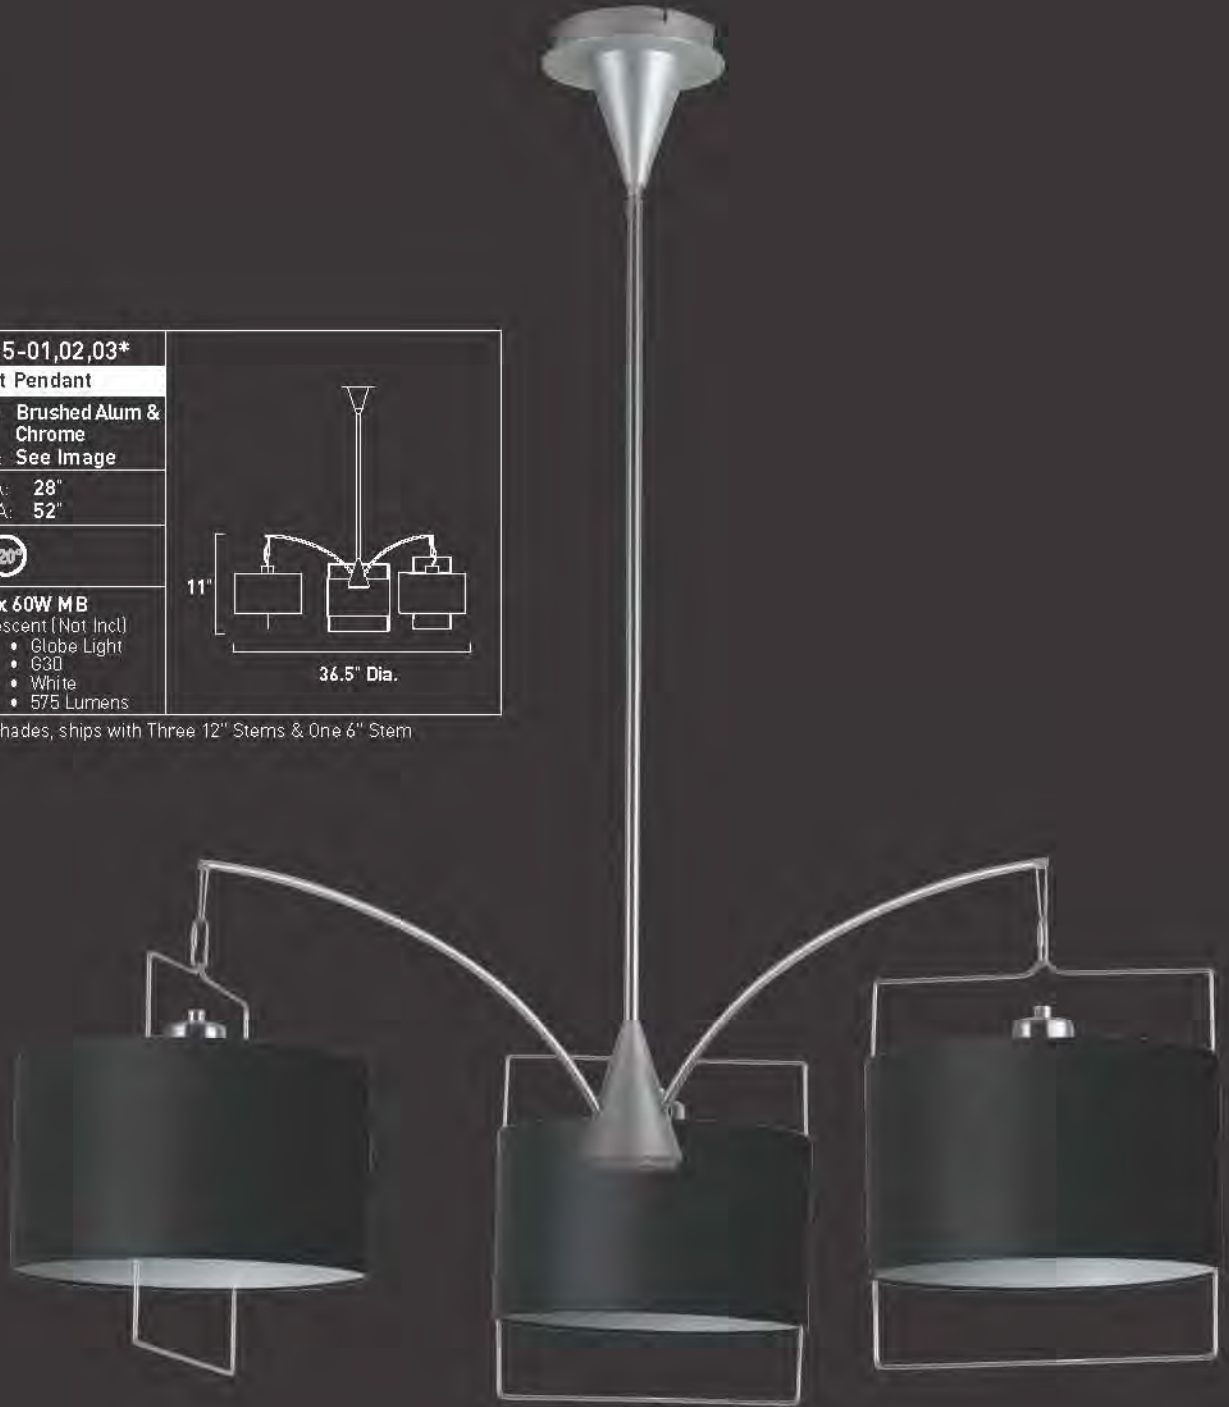

E22315-01,02,03*	
3-Light Pendant	
Finish:	Brushed Alum & Chrome
Shade:	See Image
Min OA:	28"
Max OA:	52"
3 x Max 60W MB Incandescent (Not Incl)	
• Globe Light • G30 • White • 575 Lumens	

*Fabric shades, ships with Three 12" Stems & One 6" Stem