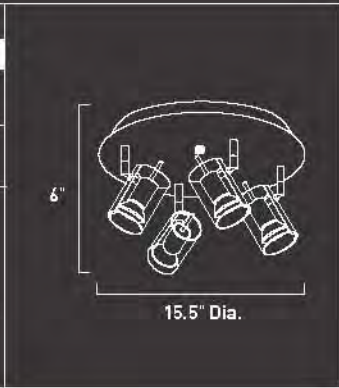

E22029-18
4-Light Flush Mount
Finish: Chrome Glass: Clear
120°
4 x Max 50W GU10 Halogen (Incl)
• Reflector   • Clear   • 120V   • 1700 Lumens