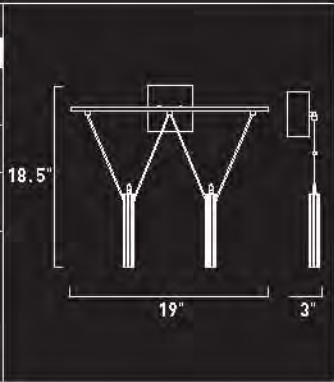

E20105-19	
2-Light Wall Mount	
Finish:	Chrome
Glass:	Crystal
HCO: 1"	
2 x Max 20W G4	
Xenon (Incl)	
• Bi-Pin • Clear • 12V • 320 Lumens