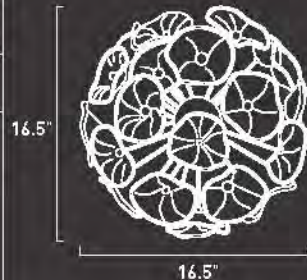

E22092-28
8-Wall/Flush Mount
Finish: Chrome Glass: Clear Murano
120°
8 x Max 40W G9 Xenon (Incl)
• Hallow Bi-Pin   • Frost   • 120V   • 500 Lumens