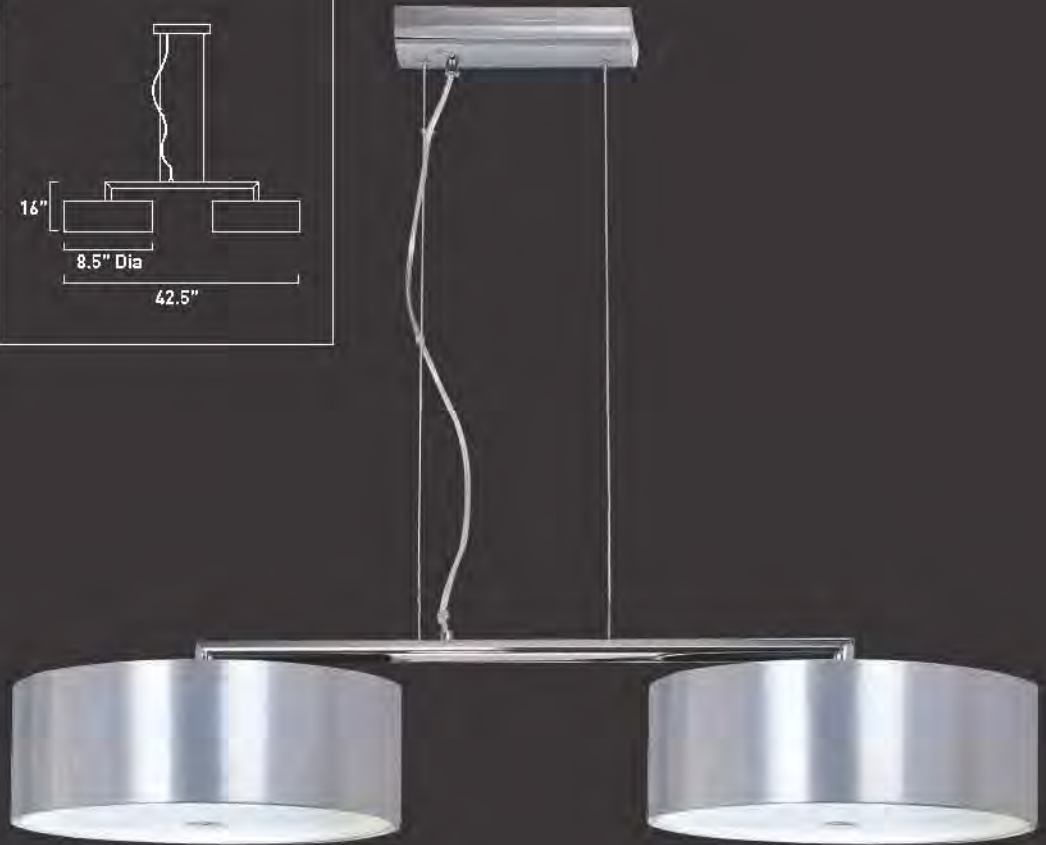

*Ships with 144" of wire

E22705-77	
1-Light Table Lamp	
Finish:	Brushed Alum & Chrome
Glass:	Frosted
	
1 x Max 26W GU24 Fluorescent (Incl)	
<ul style="list-style-type: none"> • Squat CFL • 10,000 Hours • 1,800 Lumens • 2700° Kelvin 	