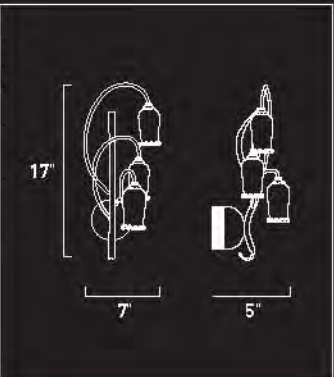

From the world of fantasy florals comes Vin, featuring elegant hand-made Marini-style glass shades with a wide array of impressionist colors. Each of the illuminated petals is supported by bronzed tendrils that wind their way around an antiqued-base for a fanciful tour d' force that will add a unique touch to any room it graces.

E20335-47
3-Light Wall Mount
Finish: Brushed Bronze
Glass: Milos
HCO: 12.75"
3 x Max 20W 12V G4 Xenon (Incl)
• Bi-Pin   • Clear   • 12V   • 320 Lumens