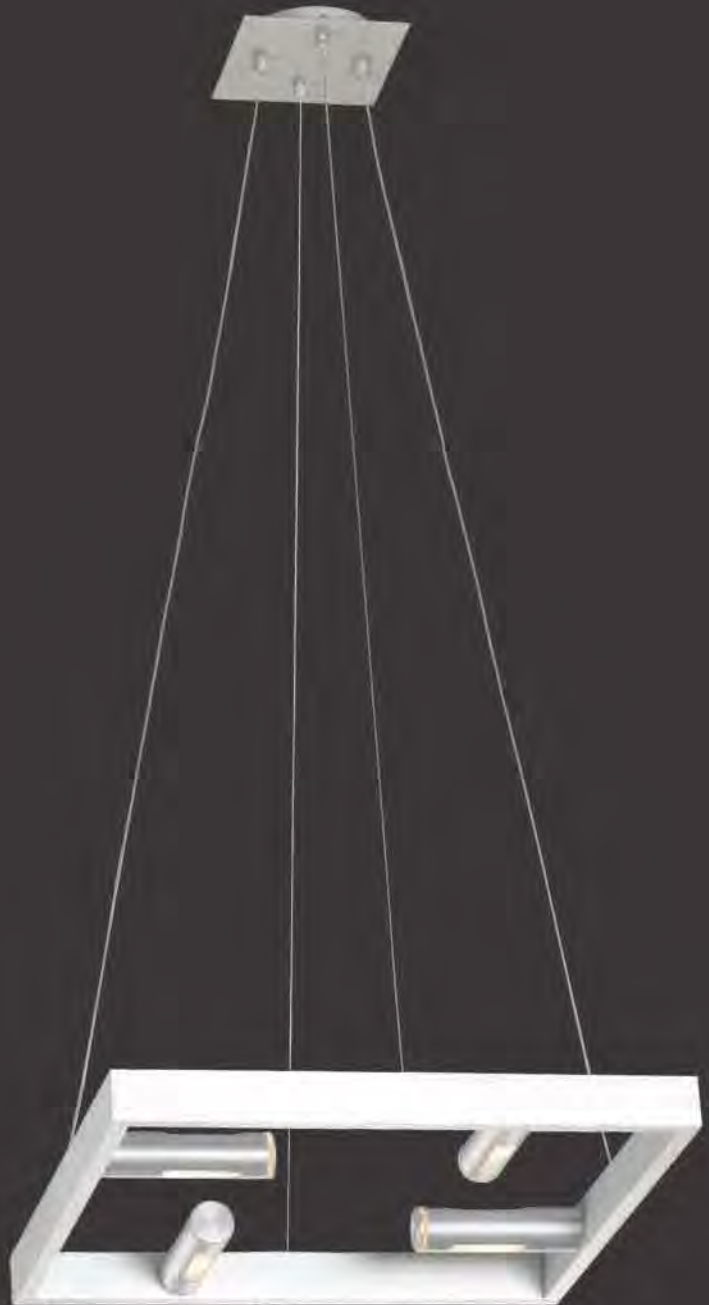

STEALTH

It could certainly pass muster in any room within the intelligence community. The dramatic yet stark 4- or 6-light pendant — with its aluminum frame and lighted aluminum cylindrical-tube housings with frosted-glass trim, which seals the Xenon lamps — quietly shines inconspicuous ambient and directed illumination in the sleakest of fashions.

E20743-09	
4-Light Pendant	
Finish: Brushed Alum Glass: Frosted	
Min OA: 24" Max OA: 120"	
4 x Max 40W G9 Xenon (Incl)	
	• Hollow Bi-Pin • Frost • 120V • 500 Lumens