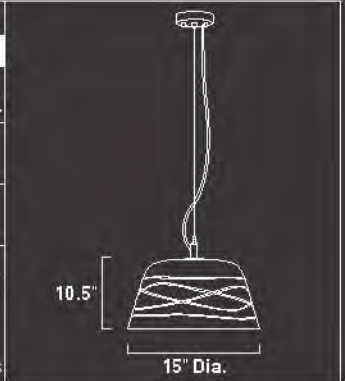

HUE

E20211-50
1-Light Pendant
Finish: Bronze Glass: Black Amber Swirl
Min OA: 18" Max OA: 120"
1 x Max 100W MB G30 Incandescent (Not Included)
• G30   • Globe Light   • White   • 1550 Total Lumens

E20202-14
1-Light Pendant
Finish: Satin Nickel Glass: Amber Ripple
Min OA: 18" Max OA: 120"
1 x Max 100W MB
• A19   • Clear   • 1150 Lumens

E20203-42
1-Light Pendant
Finish: Satin Nickel Glass: Amber Speckle
Min OA: 18" Max OA: 120"
1 x Max 100W MB
• A19   • Clear   • 1150 Lumens

E20206-05
1-Light Pendant
Finish: Satin Nickel Glass: Amber
Min OA: 18" Max OA: 120"
1 x Max 100W MB
• A19   • Clear   • 1150 Lumens

Variety is indeed the spice of life. Nothing proves that more than this amazing collection of hand-blown, colored accent, single light pendants. Readily available in a wide variety of colors and shapes, Hue pendants reveals its color when the light is on. Each glass shade is covered with impressed glass veins that accent the surface. Consider mixing and matching an array of shapes and hues for a lighting solution that will be limited only by the heights to which your imagination can soar.