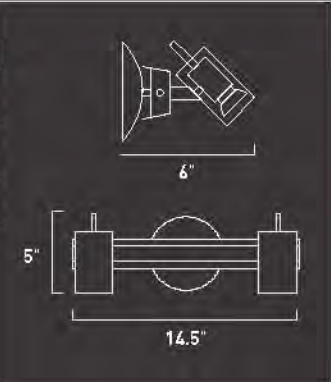

E22026-18
2-Light Wall Mount
Finish: Chrome Glass: Clear
HCO: 6"
2 x Max 50W GU10 Halogen (Incl)
• Reflector   • Clear   • 120V   • 1700 Lumens