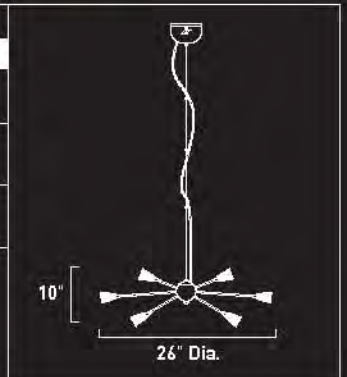

An indoor starburst of crystal and chrome, Stellar's scintillating light dazzles any room.

The pendant features 14 shooting amber stars orbiting a chrome-plated planetary sphere all hung in delicate balance by a slim metal rod gently embraced by a graceful spiral.

E20130-05*	
15 - Light Pendant	
Finish: Chrome	
Glass: Amber	
Min OA: 24"	
Max OA: 120"	
15 x Max 10W G4 Xenon (Incl)	
• Bi-Pin • Clear • 12V • 120 Lumens