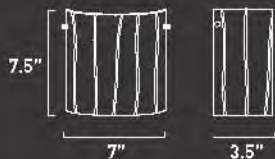

E20216-11,12
1-Light Wall Mount
Finish: Chrome Glass: See Image
HCO: 3.9"
1 x Max 60W CA Incandescent (Not Incl)
• B10   • Clear   • 672 Lumens

-11 Matte White