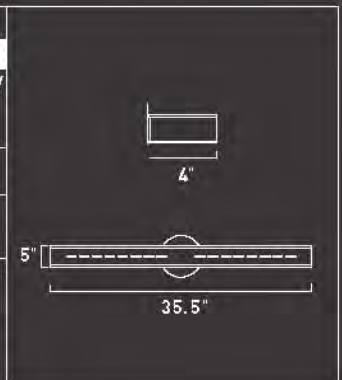

E22130-10 1-Light Wall Mount
Finish: Brushed Alum/ Chrome Glass: Clear White
HCO: 4"
1 x Max 21W Linear T5 Fluorescent (Incl)
• 20,000 Hours   • 2100 Lumens   • 4200° k