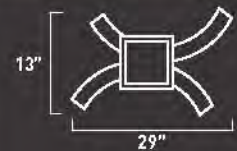

*Ships with 140" of wire

E20803-20*	
8-Light Pendant	
Finish: Chrome Accent: Egyptian Crystal	
Min OA: 48" Max OA: 120"	
8 x Max 20W 2 Pin MR11 Halogen (Incl)	
	• Reflector • Clear • 12V • 700 Lumens