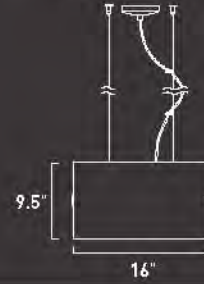

VOX

E20462-02 2-Light Pendant

Finish: **Chrome**
Glass: **Frosted**

Min OA: **24"**
Max OA: **120"**

2 x Max 100W MB
Incandescent (Not Incl)

- A19
- Frost
- 1150 Lumens