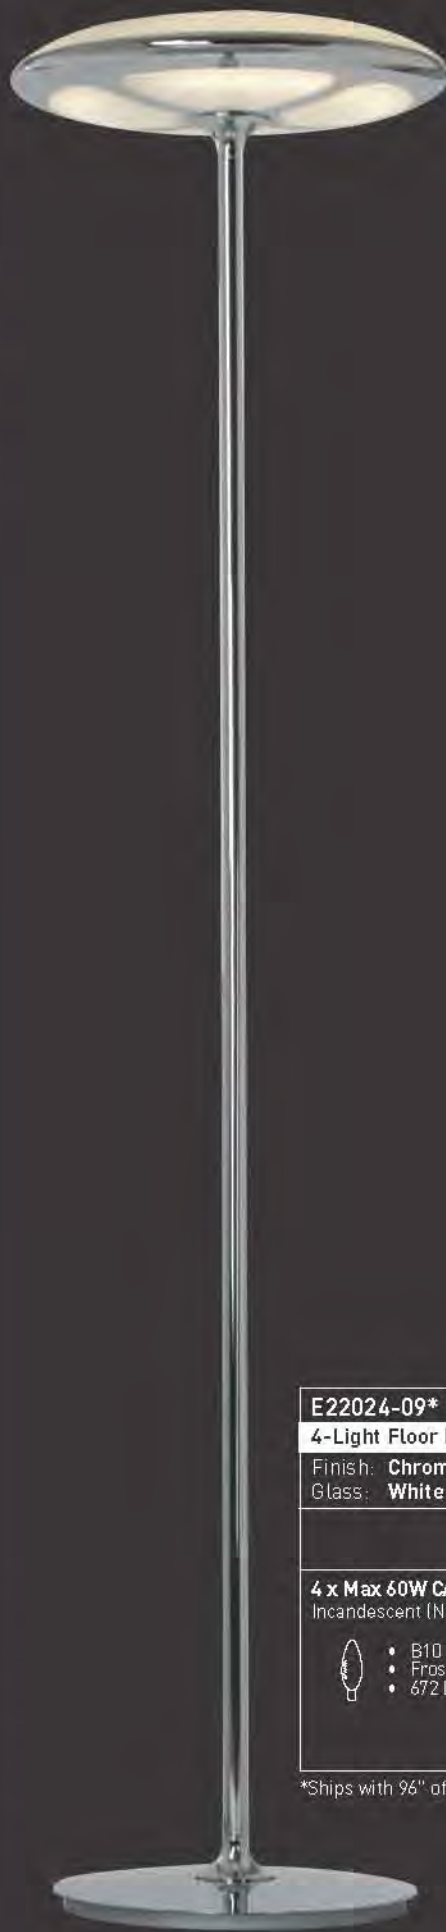

The upper area has 4 reveals with a glass diffuser that projects light from the top of the lamp, sending signals back to the mothership?

E22024-09*

4-Light Floor Lamp

Finish: **Chrome**

Glass: **White**

4 x Max 60W CA