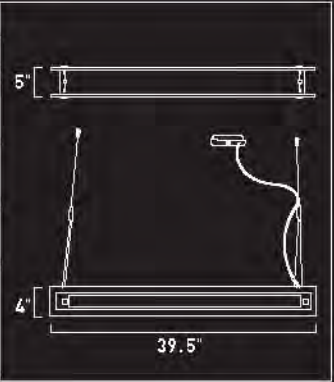

E22126-10
2-Light Pendant
Finish: Brushed Alum/ Chrome
Glass: Clear White
Min OA: 24"
Max OA: 120"
2 x Max 21W Linear T5 Fluorescent (Incl)
• 20,000 Hours   • 2100 Lumens   • 4200°k