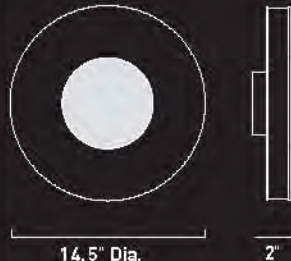

E22011-09

1-Light Wal/Flush Mount

Finish: **Satin Nickel**
Glass: **Frosted White**

HCO: 7.2'

1 x 40W T5 Circuline
Fluorescent (Incl)

- 12,000 Hours
- 3200 Lumens
- 3000°k

14.5" Dia.

2"