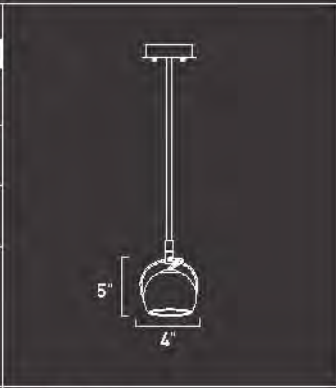

E30701-18*
1-Light Pendant
Finish: Satin Nickel Glass: Clear
Min OA: Max OA: 52"
1 x Max 35W GU10 Halogen (Incl)
• Reflector   • Clear   • 120V   • 1500 Lumens

*Ships with three 12" stems and one 6" stem