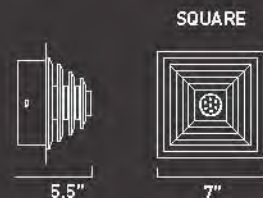

E30401-18	
1-LT Flush/Wall Mount	
Finish:	Chrome & Brushed Alum Clear
Glass:	Clear
HCO:	2.4"
• Hollow Bi-Pin • Frost • 120V • 500 Lumens