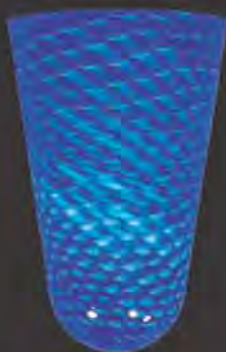

Sconce Glass Only for above frames(ES93111 and ES92111)

EG90638

Blue Ripple
7.5"W x 11"H x 4"Ext.