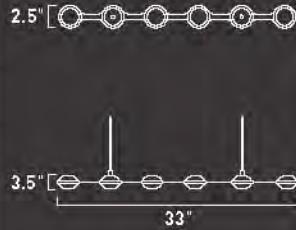

E20936-09
6-Light Pendant
Finish: Chrome Glass: Frosted
Min OA: 24" Max OA: 120"
6 x Max 20W G4 Xenon (Incl)
• Bi-Pin   • Clear   • 12V   • 320 Lumens