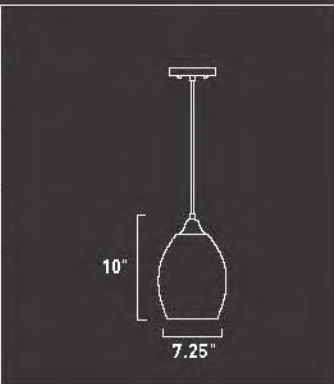

E20204-08
1-Light Pendant
Finish: Satin Nickel Glass: Red
Min OA: 24" Max OA: 120"
1 x Max 100W MB
• A19   • Clear   • 1150 Lumens