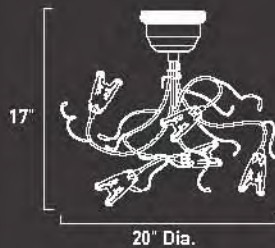

*Includes 3' of Chain

EVOLUTION

E20304-26
5-Light Flush Mount

Finish: **Rustic Bronze**
Glass: **Amber**

5 x Max 10W G4
Xenon (Incl)

- Bi-Pin
- Clear
- Clear
- 120 Lumens

This bouquet of light and hand-blown amber painted glass begins as an entwined trunk of stems, then branches into a swirl of 20w illuminated glass shades accented with petite gold leaves, vines and petals.