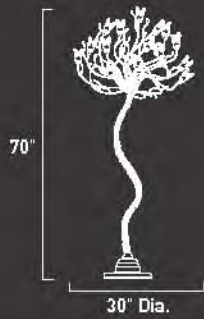

E20302-26*
20-Light Floor Lamp

Finish: **Rustic Bronze**
Glass: **Amber**

20 x Max 10W G4
Xenon (Incl)

- Bi-Pin
- Clear
- Clear
- 120 Lumens

*Includes Dimmer & 10' of Cord