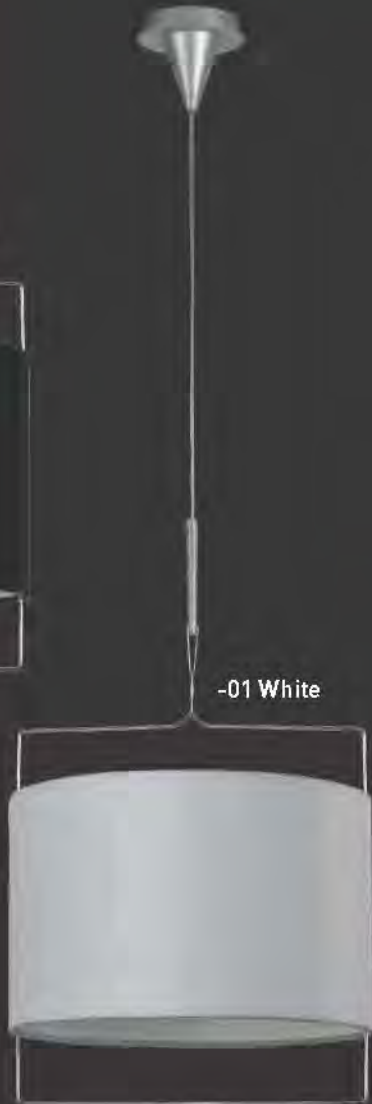

E22310-01,02,03*
1-Light Pendant
Finish: Brushed Alum & Chrome
Shade: See Image
Min OA: 50"
Max OA: 140"
1 x Max 100W MB Incandescent (Not Incl)
• Globe Light   • G40   • White   • 1550 Lumens

*Fabric shades