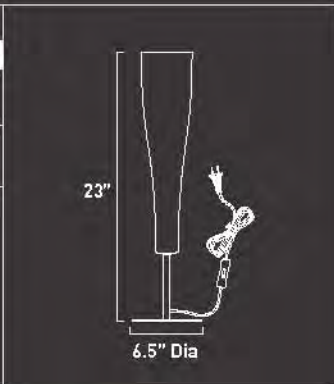

*Ships with 120" of cord

E20160-13,14*
1-Light Table Lamp
Finish: Chrome Glass: See Image
1 x Max 60W MB Incandescent (Not Incl)
• B10   • Clear   • 672 Lumens