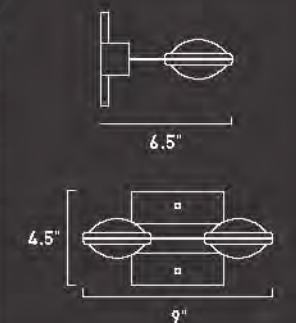

E20932-09
2-Light Wall Mount
Finish: Chrome Glass: Frosted
HCO: 2.2"
2 x Max 20W G4 Xenon (Incl)
• Bi-Pin   • Clear   • 12V   • 320 Lumens