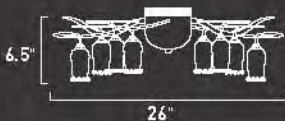

E20333-47

8-Light Flush Mount

Finish: **Brushed Bronze**

Glass: **Milos**

8 x Max 20W 12V G4

Xenon (Incl)

- Bi-Pin
- Clear
- 12V
- 320 Lumens

14"

6.5"