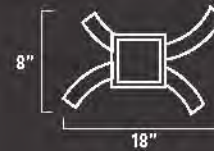

CRYSTAL SENSATION

E20802-20*	
6-Light Pendant	
Finish: Chrome Accent: Egyptian Crystal	
Min OA: 48" Max OA: 120"	
6 x Max 20W 2 Pin MR11 Halogen (Incl)	
	• Reflector • Clear • 12V • 700 Lumens