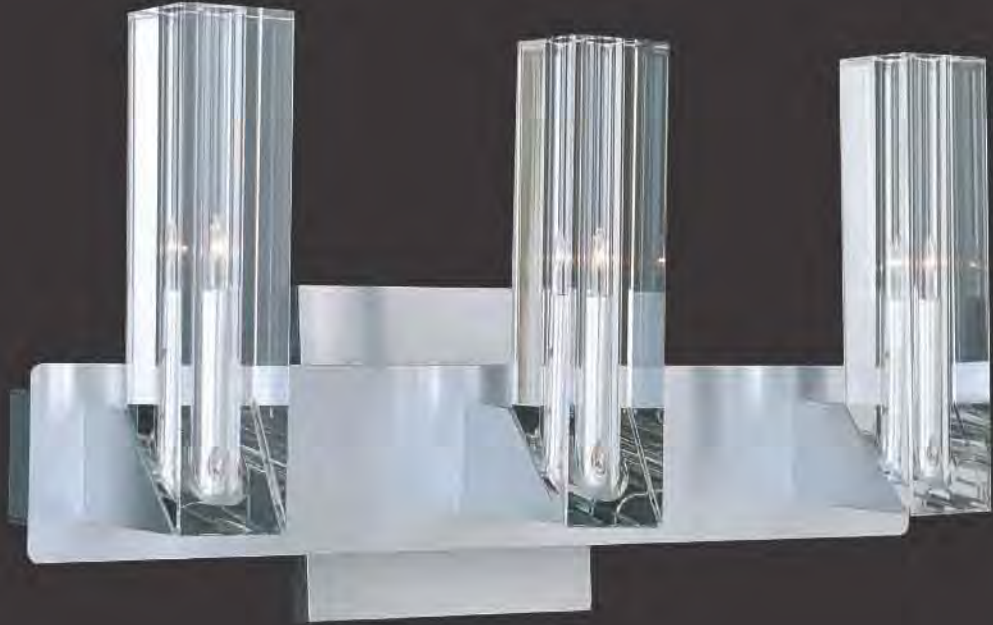

E20283-20
3-Light Wall Mount
Finish: Brushed Alum Shade: Clear Crystal
HCO: 6.8"
3 x Max 20W G4 Xenon (Incl)
• Bi-Pin   • Clear   • 12V   • 320 Lumens

E20280-20
1-Light Wall Mount
Finish: Brushed Alum Shade: Clear Crystal
HCO: 2.4"
1 x Max 20W G4 Xenon (Incl)
• Bi-Pin   • Clear   • 12V   • 320 Lumens