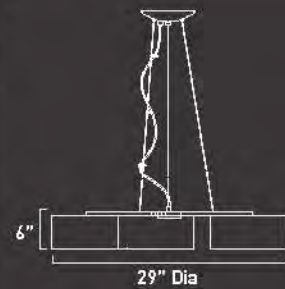

*Ships with 144" of wire

E22703-77*

9-Light Pendant

Finish: **Brushed Alum
& Chrome**
Glass: **Frosted**

Min OA: **24"**
Max OA: **120"**

9 x Max 40W G9
Xenon (Incl)

- Hollow Bi-Pin
- Clear
- 120V
- 500 Lumens