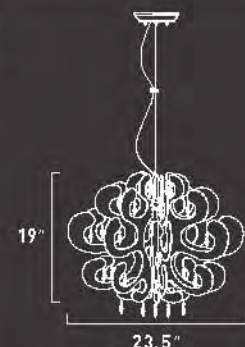

Designed to inspire the "Wow Factor," Carnivale is an outlandish take on the classic chandelier. Set in a bevy of black translucent faux fleur-de-lis trimmed in clear acrylic, the single tearshaped e26 light source is reflected in a swirl of pear-inspired crystals. The only thing more remarkable than the impact of this opulent pendant lamp is its decidedly down-to-earth price. Certainly not for the weak of heart, Carnivale has no problem living up to its name.

E20513-62*

1- Light Pendant

Finish: **Chrome**

Glass: **Black Acrylic**

Min OA: **39"**

Max OA: **162"**

1 x Max 60W MB

Incandescent (Not Incl)

- A19
- Frost
- 610 Lumens