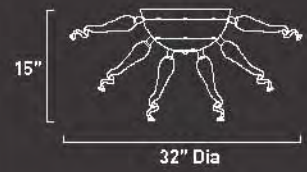

E20004-01,03	
18-Light Flush Mount	
Finish: Chrome	
Glass: See Image	
18 x Max 25W G9 120V Xenon (Incl)	
	• Hollow Bi-Pin • Frost • 120V • 240 Lumens

-01 White