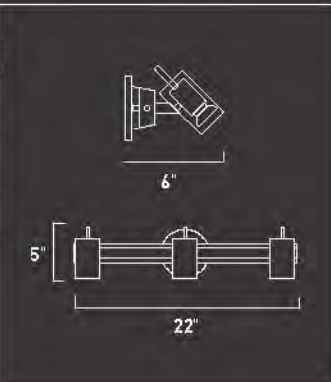

E22025-18
3-Light Wall Mount
Finish: Chrome Glass: Clear
HCO: 6"
3 x Max 50W GU10 Halogen (Incl)
• Reflector   • Clear   • 120V   • 1700 Lumens