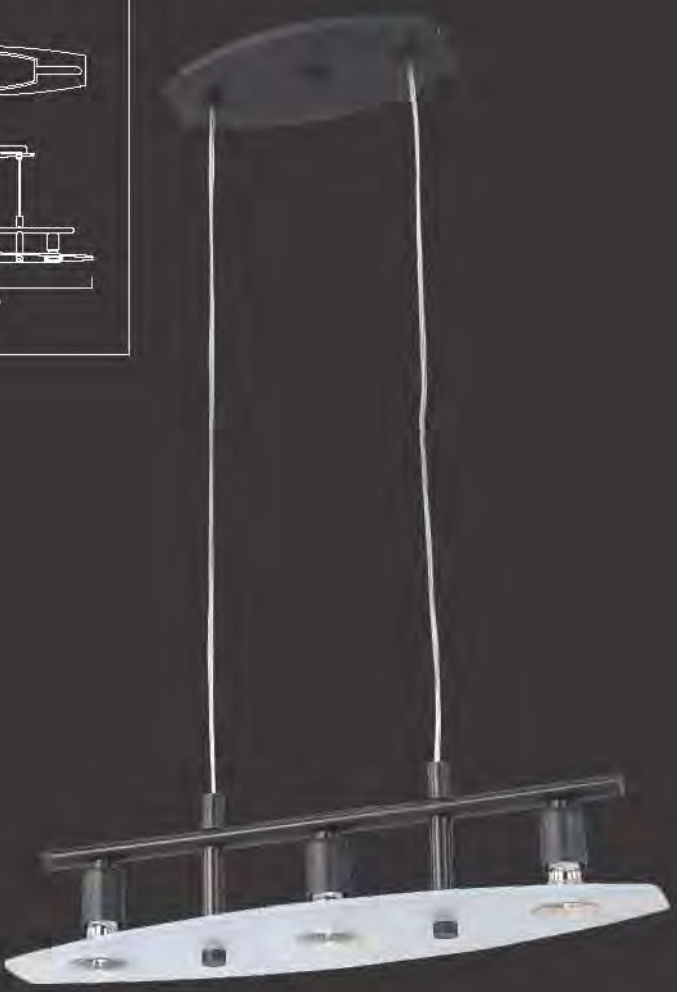

E30200-09 Satin Nickel	
E30210-09 Bronze	
3-Light Pendant	
Min OA: 18" Max OA: 120"	
3 x Max 50W GU10 Halogen (Incl)	
• Reflector • Clear • 120V • 1700 Lumens	

Bronze Finish Shown