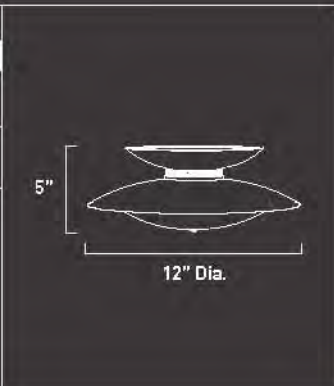

*Ships with three 12" stems and one 6" stem

E20521-10
2-Light Flush Mount
Finish: Chrome
Glass: Clear/Frosted
2 x Max 50W G9 Xenon (Incl)
• Hollow Bi-Pin   • Frost   • 120V   • 700 Lumens