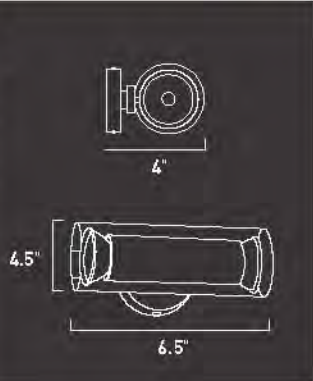

E22027-18
2-Light Wall Mount
Finish: Chrome Glass: Clear
HCO: 4"
2 x Max 50W GU10 Halogen (Incl)
• Reflector   • Clear   • 120V   • 1700 Lumens