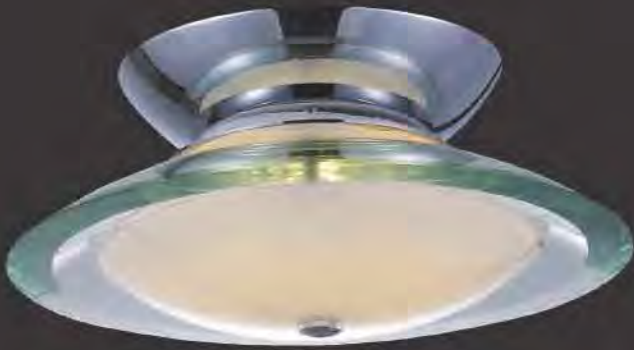

E20522-10	
3-Light Flush Mount	
Finish: Chrome Glass: Clear/Frosted	
3 x Max 50W G9 Xenon (Incl)	
• Hollow Bi-Pin • Frost • 120V • 700 Lumens	

E20520-10	
1-Light Flush Mount	
Finish: Chrome Glass: Clear/Frosted	
1 x Max 50W G9 Xenon (Incl)	
• Hollow Bi-Pin • Frost • 120V • 700 Lumens