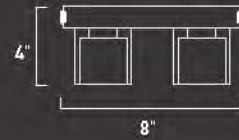

E22038-18
4-Light Flush Mount

Finish: **Chrome**
Glass: **Iced Glass**

4 x Max 40W G9
Xenon (Incl)

- Hollow Bi-Pin
- Frost
- 120V
- 500 Lumens

SQUARE