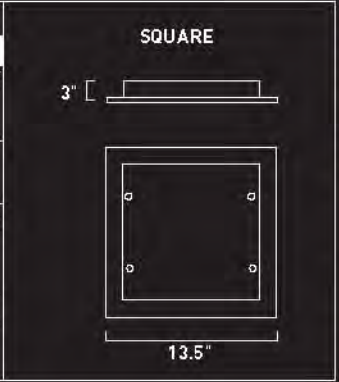

E22122-10
2-Light Flush Mount
Finish: Brushed Alum/Chrome
Glass: Clear White
2 x 18W 4 Pin Twin T5 2G11 Fluorescent (Incl)
• Hi-Lumen   • 10,000 Hours   • 1250 Lumens   • 2700° k