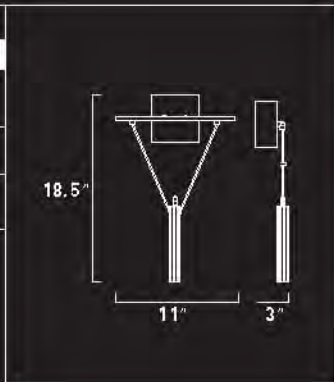

E20104-19	
1-Light Wall Mount	
Finish:	Chrome
Glass:	Crystal
HCO: 1"	
1 x Max 20W G4	
Xenon (Incl)	
• Bi-Pin • Clear • 12V • 320 Lumens