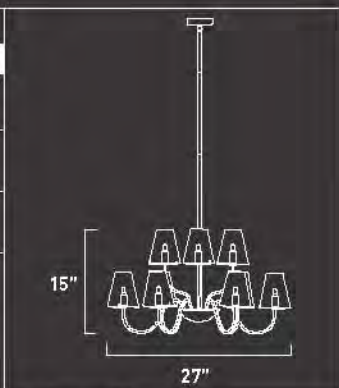

E20293-10*

9-Light Pendant

Finish: **Chrome**
Glass: **Clear**

Min OA: **21"**
Max OA: **46"**

9 x Max 40W G9
Xenon (Incl)

- Hallow Bi-Pin
- Clear
- 120V
- 500 Lumens

*Ships with 120" of wire, Three 12" stems & One 6" stem