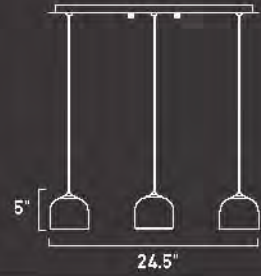

E30603-01,02,74*

3-Light Pendant

Finish: **See Image**
Diffuser: **Frosted Glass**

Min OA: **18"**
Max OA: **125"**

3 x Max 40W G9

Xenon (Incl)

- Hallow Bi-Pin
- Frost
- 120V
- 500 Lumens