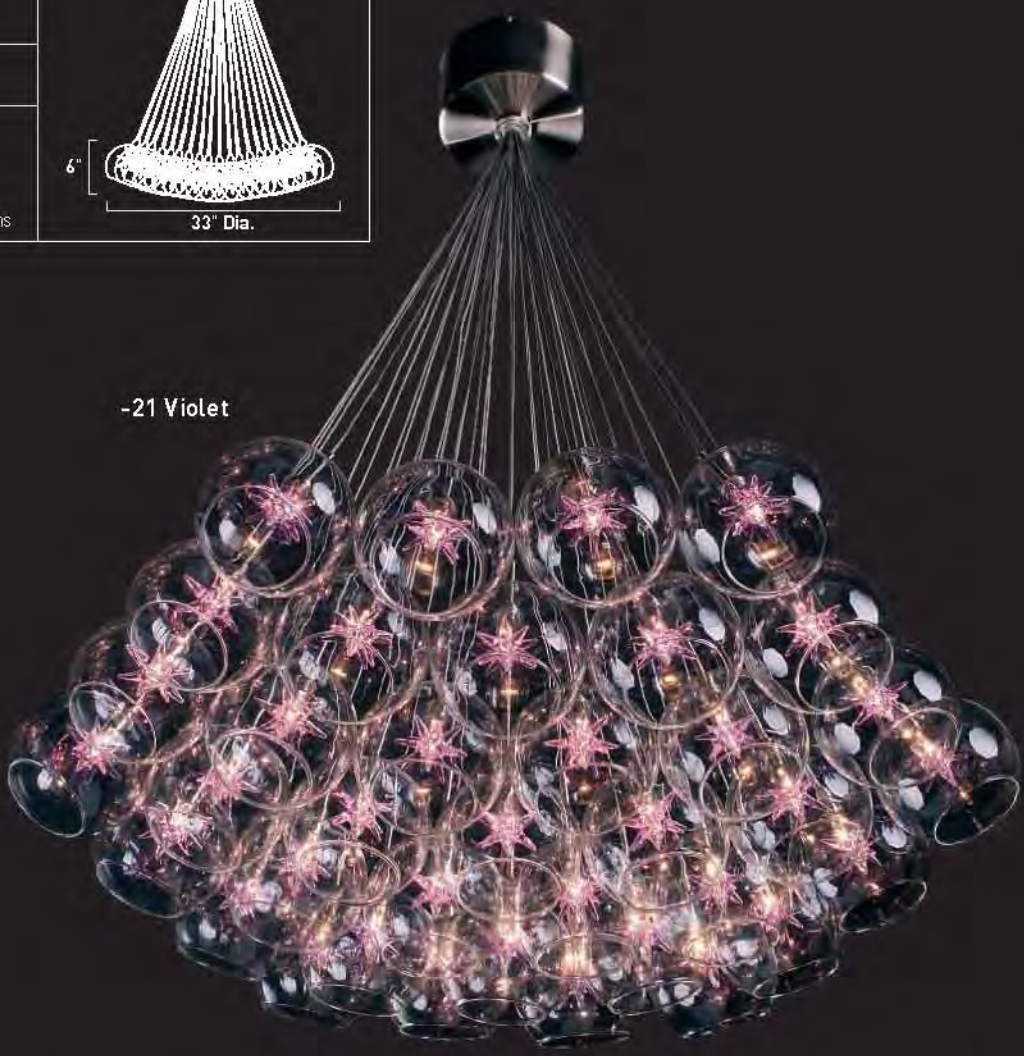

E20108-21,22,23,24,25

1-Light Pendant

Finish: Satin Nickel
Glass: See Image

Min OA: 18"
Max OA: 120"

1x Max 20W G4
Xenon (Incl)

- Bi-Pin
- Clear
- 12V
- 320 Lumens

E20112-21, 22, 23, 24, 25	
37- Light Pendant	
Finish:	Satin Nickel
Glass:	See Image
Min OA:	42"
Max OA:	72"
	
37 x Max 10W G4 Xenon (Incl)	
	<ul style="list-style-type: none"> • Bi-Pin • Clear • 12V • 120 Lumens