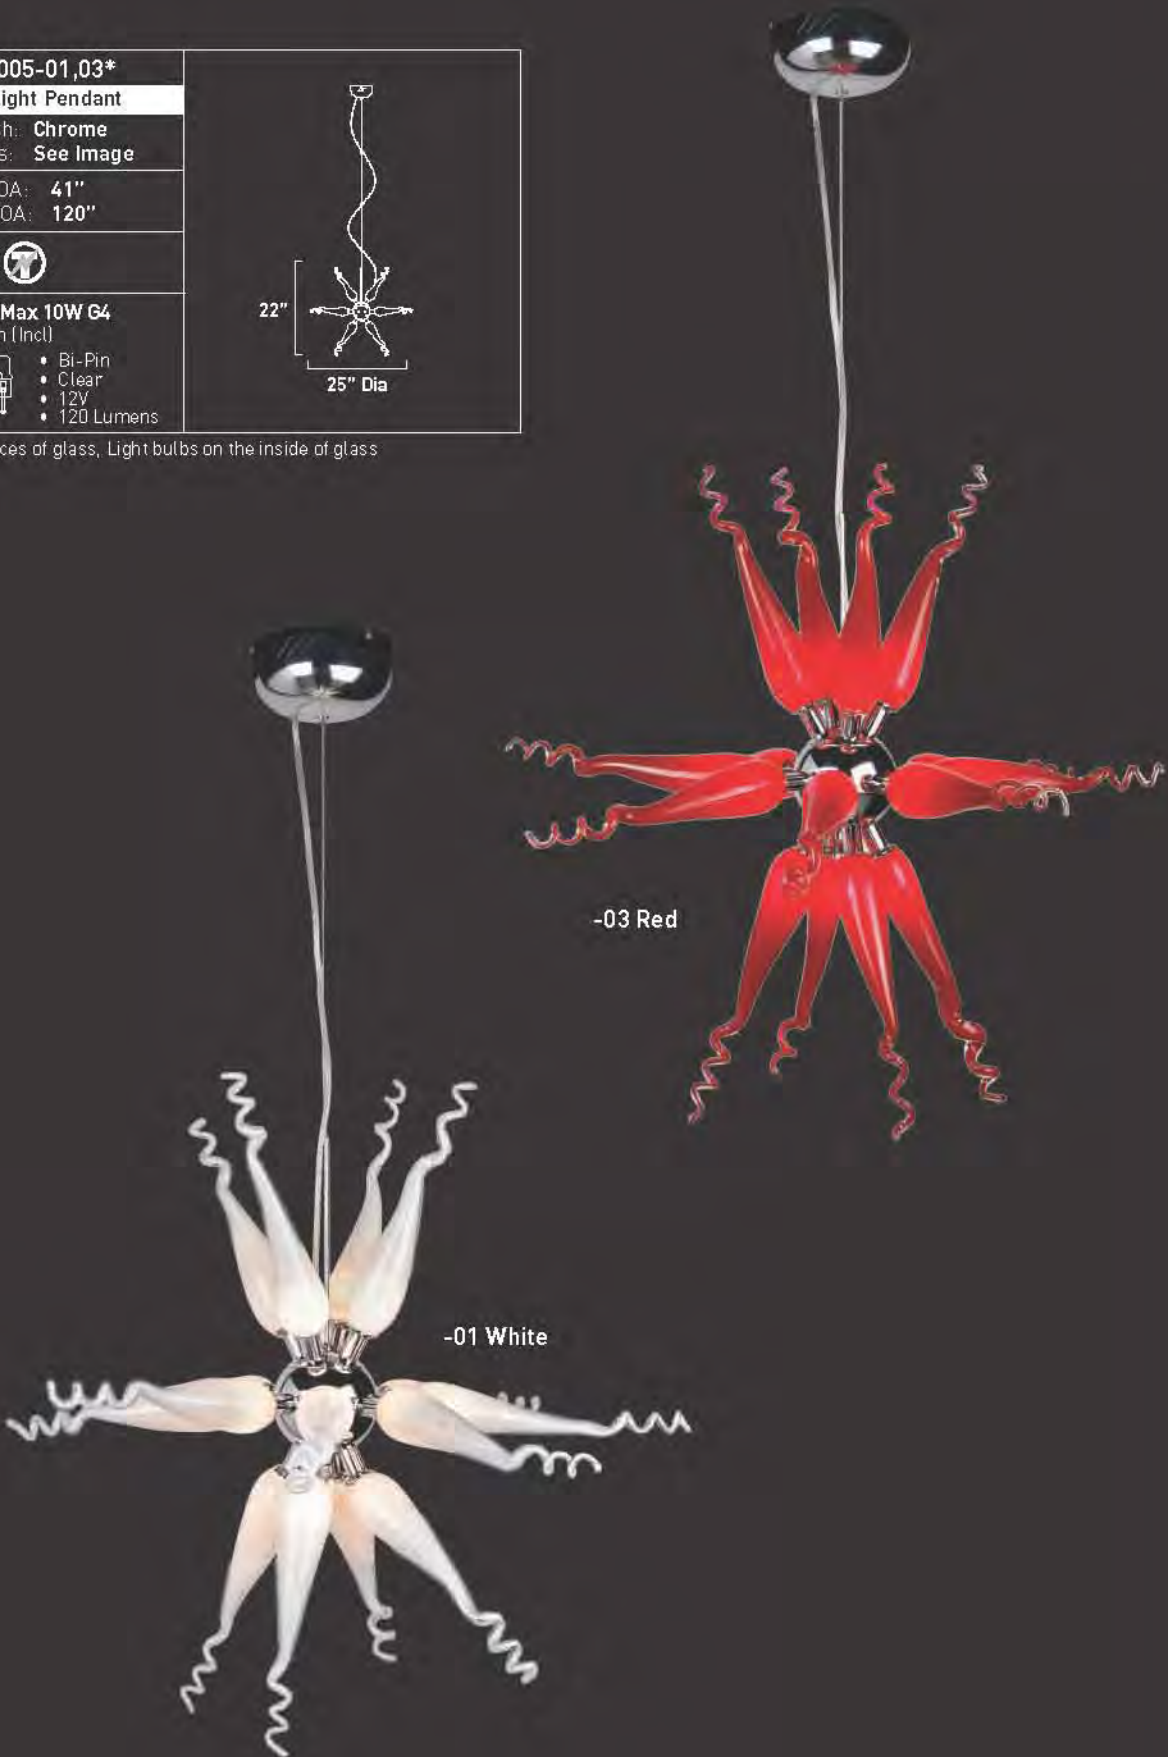

-01 White

*16 pieces of glass, Light bulbs on the inside of glass

-03 Red