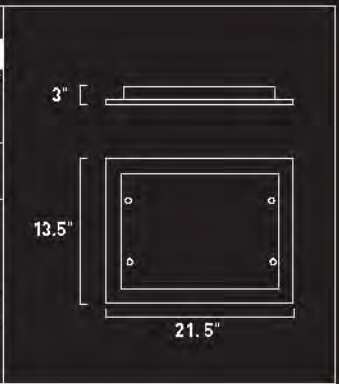

E22121-10
2-Light Flush Mount
Finish: Brushed Alum/Chrome
Glass: Clear White
2 x 36W 4 Pin Twin T5 2G11 Fluorescent (Incl)
• Hi-Lumen   • 10,000 Hours   • 2900 Lumens   • 2700° k