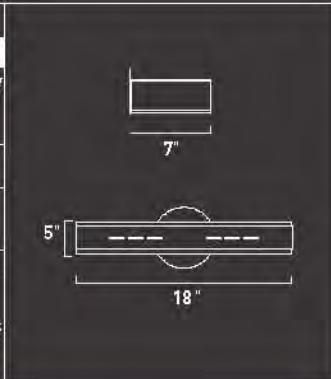

E22128-10 2-Light Wall Mount
Finish: Brushed Alum/ Chrome Glass: Clear White
HCO: 6.9"
2 x Max 36W 4Pin Twin T5 2G11
• Hi-Lumen   • 10,000 Hours   • 2900 Lumens   • 2700° k