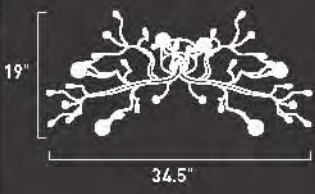

E20085-20	Chrome
E20095-20	Bronze
6-Light Flush Mount	
6 x Max 20W G4 Xenon (Incl) • Bi-Pin • Clear • 12V • 320 Lumens	

Chrome Finish Shown

E20087-20*	Chrome
E20097-20*	Bronze
9-Light Pendant	
Min OA: 30" Max OA: 130"	
9 x Max 20W G4 Xenon (Incl) • Bi-Pin • Clear • 12V • 320 Lumens