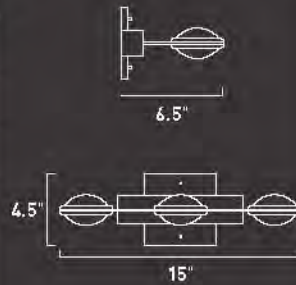

E20933-09
3-Light Wall Mount
Finish: Chrome Glass: Frosted
HCO: 2.2"
3 x Max 20W G4 Xenon (Incl)
• Bi-Pin   • Clear   • 12V   • 320 Lumens