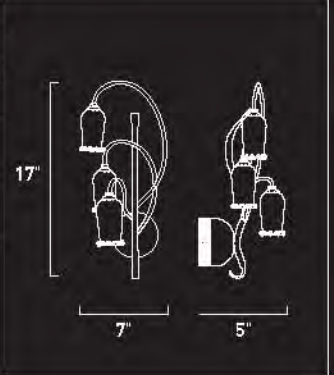

E20336-47
3-Light Wall Mount
Finish: Brushed Bronze
Glass: Milos
HCO: 12.75"
3 x Max 20W 12V G4 Xenon (Incl)
• Bi-Pin   • Clear   • 12V   • 320 Lumens