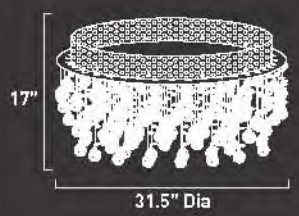

E20794-20
18-Light Flush Mount
Finish: **Chrome**
Accent: **Egyptian Crystal**

18 x Max 50W GU10
Halogen (Incl)

- Reflector
- Clear
- 120V
- 1700 Lumens