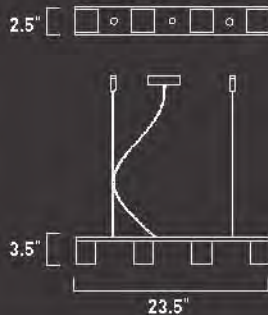

E22035-18	
4-Light Pendant	
Finish: Chrome Glass: Iced Glass	
Min OA: 24" Max OA: 120"	
4 x Max 40W G9 Xenon (Incl)	
	• Hollow Bi-Pin • Frost • 120V • 500 Lumens