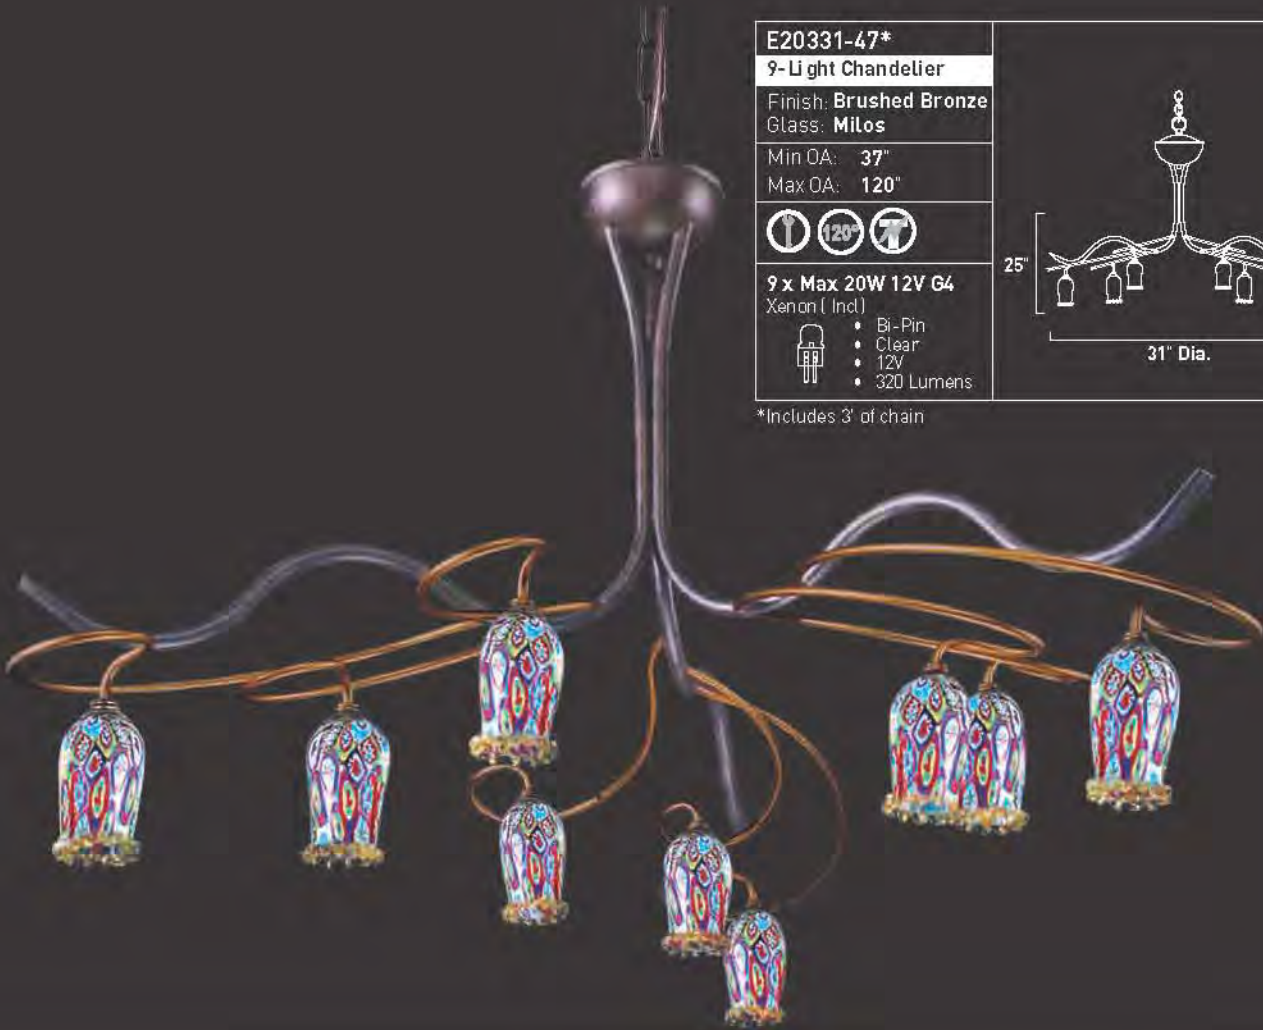

E20331-47*

9-Light Chandelier

Finish: **Brushed Bronze**

Glass: **Milos**

Min OA: **37"**

Max OA: **120"**

9 x Max 20W 12V G4

Xenon (Incl)

- Bi-Pin
- Clear
- 12V
- 320 Lumens

25"