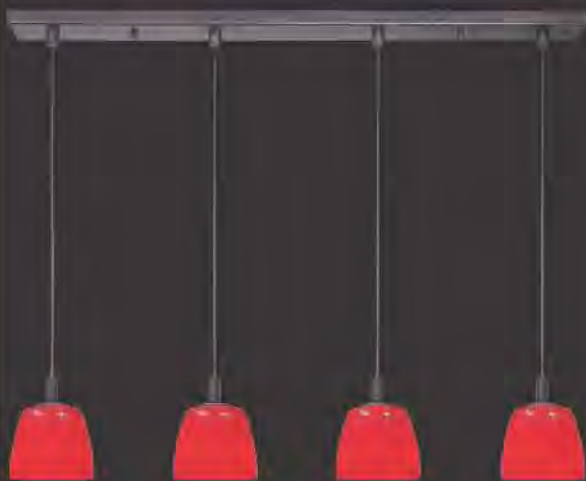

Complete 4-Light Pendants

	OI	SN
G9	<u>E91014-52</u>	<u>E91114-52</u>
LED	<u>E94014-52</u>	<u>E94114-52</u>

	OI	SN
G9	<u>E91014-50</u>	<u>E91114-50</u>
LED	<u>E94014-50</u>	<u>E94114-50</u>

	OI	SN
G9	<u>E91014-13</u>	<u>E91114-13</u>
LED	<u>E94014-13</u>	<u>E94114-13</u>

	OI	SN
G9	<u>E91014-14</u>	<u>E91114-14</u>
LED	<u>E94014-14</u>	<u>E94114-14</u>

	OI	SN
G9	<u>E91014-38</u>	<u>E91114-38</u>
LED	<u>E94014-38</u>	<u>E94114-38</u>

	OI	SN
G9	<u>E91014-37</u>	<u>E91114-37</u>
LED	<u>E94014-37</u>	<u>E94114-37</u>

	OI	SN
G9	<u>E91014-39</u>	<u>E91114-39</u>
LED	<u>E94014-39</u>	<u>E94114-39</u>

	OI	SN
G9	<u>E91014-41</u>	<u>E91114-41</u>
LED	<u>E94014-41</u>	<u>E94114-41</u>

Bronze
Finish Shown

	OI	SN
G9	<u>E91014-51</u>	<u>E91114-51</u>
LED	<u>E94014-51</u>	<u>E94114-51</u>

	OI	SN
G9	<u>E91094-03</u>	<u>E91194-03</u>
LED	<u>E94094-03</u>	<u>E94194-03</u>

	OI	SN
G9	<u>E91094-01</u>	<u>E91194-01</u>
LED	<u>E94094-01</u>	<u>E94194-01</u>

	OI	SN
G9	<u>E91094-02</u>	<u>E91194-02</u>
LED	<u>E94094-02</u>	<u>E94194-02</u>