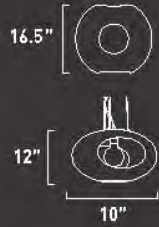

E20166-01,02	
1-Light Pendant	
Finish: Chrome	
Glass: See Image	
Min OA: 24"	
Max OA: 120"	
1 x Max 100W MB G40 Incandescent (Not Incl)	
	• Globe Light • 4,000 Hours • White • 1,550 Lumens