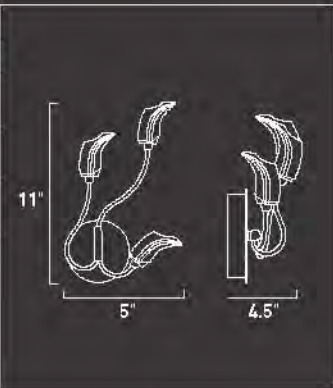

E22077-18	
3-Light Wall Mount	
Finish: Chrome	
Glass: Clear	
HCO: 2.76"	
3 x Max 20W G4	
Xenon (Incl)	
• Bi-Pin • Frost • 12V • 300 Lumens