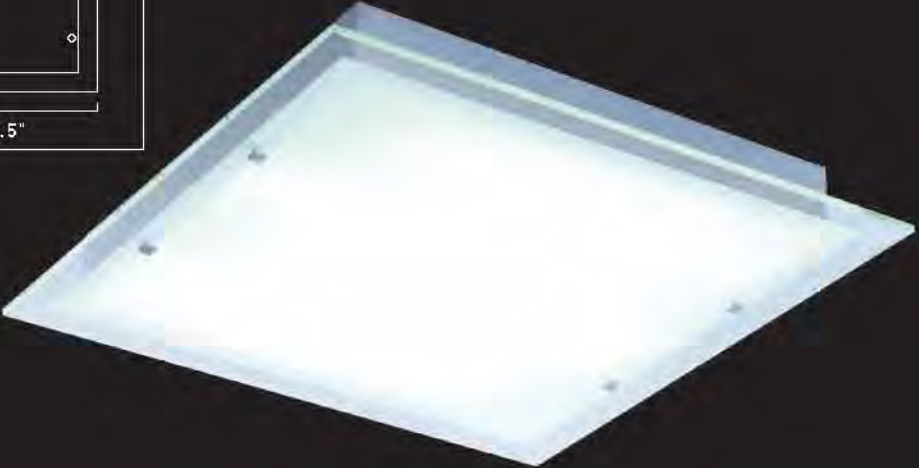

E22120-10
4-Light Flush Mount
Finish: Brushed Alum/Chrome
Glass: Clear White
4 x 36W 4 Pin Twin T5 2G11 Fluorescent (Incl)
• Hi-Lumen   • 10,000 Hours   • 2900 Lumens   • 2700° k