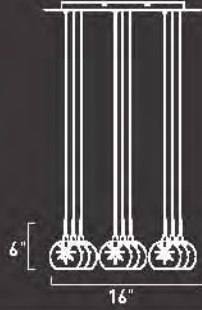

E20106-21,22,23,24,25

9-Light Pendant

Finish: **Satin Nickel**

Glass: **See Image**

Min OA: **18"**

Max OA: **96"**

9 x Max 20W G4

Xenon (Incl)

- Bi-Pin
- Clear
- 12V
- 320 Lumens

SQUARE

STARBURST