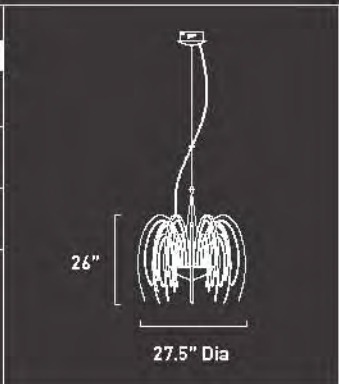

A splash of reflections created by dozens of cascading, reflective bent-chrome stripes, bounce light around in marvelous ways from this multi-light pendant. Chrome arms with Xenon lamps at the end create a "spidery feel," while the domed chrome body conceals the means for adjustable height.

E20814-69*
18-Light Pendant
Finish: Chrome
Min OA: 48" Max OA: 120"
18 x Max 10W G4 Xenon (Incl)
• Bi-Pin   • Clear   • 12V   • 120 Lumens