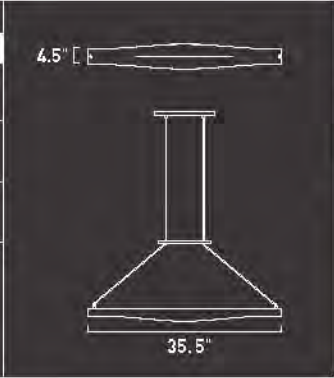

E22320-61
1- Light Pendant
Finish: Chrome Shade: White Acrylic
Min OA: 24" Max OA: 120"
1 x Max 21W Linear T5 Fluorescent (Incl)
• 20,000 Hours   • 2100 Lumens   • 4200° K