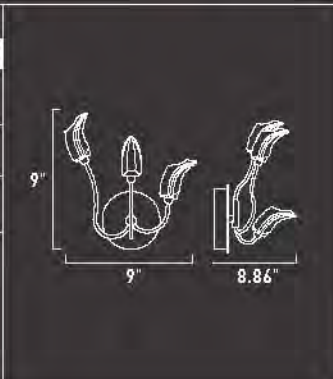

E22078-18	
3-Light Wall Mount	
Finish: Chrome	
Glass: Clear	
HCO: 2.76"	
3 x Max 20W G4	
Xenon (Incl)	
• Bi-Pin • Frost • 12V • 300 Lumens