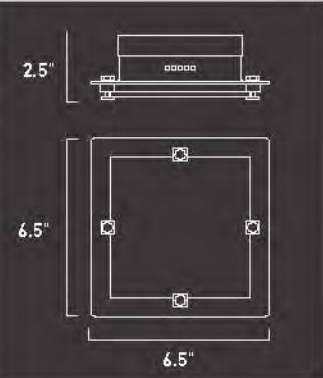

E20532-09
1-LT Flush/Wall Mount
Finish: Chrome Glass: Frosted White
HCO: 2.3"
1 x Max 40W G9 Xenon (Incl)
• Hollow Bi-Pin   • Frost   • 120V   • 500 Lumens