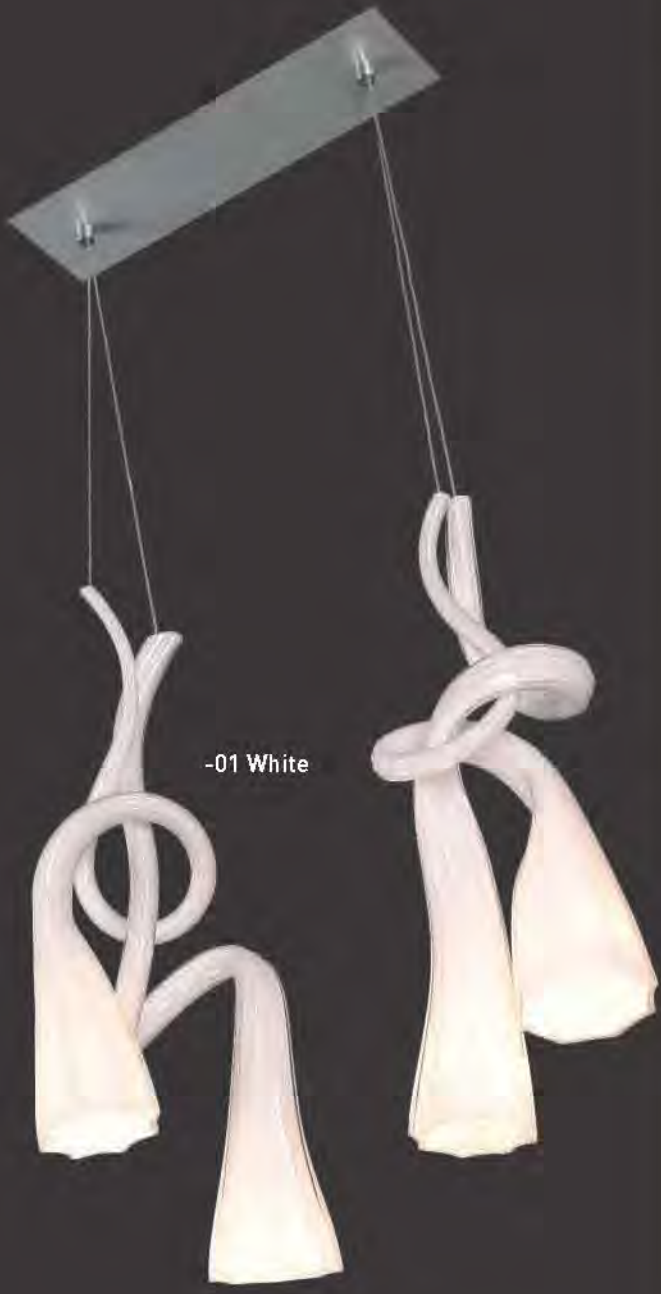

-01 White

E20270-01,05
2-Light Pendant
Finish: Chrome Glass: See Image
Min OA: 36" Max OA: 140"
2 x Max 20W G4 Xenon (Incl)   • Bi-Pin   • Clear   • 12V   • 320 Lumens

E20271-01,05
4-Light Pendant
Finish: Brushed Alum Glass: See Image
Min OA: 36" Max OA: 140"
4 x Max 20W G4 Xenon (Incl)   • Bi-Pin   • Clear   • 12V   • 320 Lumens