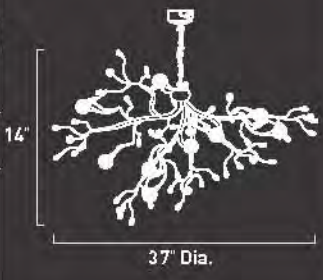

E20085-20	Chrome
E20095-20	Bronze
6-Light Flush Mount	
6 x Max 20W G4 Xenon (Incl) • Bi-Pin • Clear • 12V • 320 Lumens	

E20087-20*	Chrome
E20097-20*	Bronze
9-Light Pendant	
Min OA: 30" Max OA: 130"	
9 x Max 20W G4 Xenon (Incl) • Bi-Pin • Clear • 12V • 320 Lumens	

*Ships with 108" of chain and 120" of wire