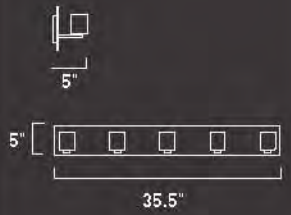

E22171-18
5-Light Wall Mount
Finish: Chrome Glass: Iced Glass
HCO: 4.7"
5 x Max 40W G9 Xenon (Incl)
• Hallow Bi-Pin   • Frost   • 120V   • 500 Lumens