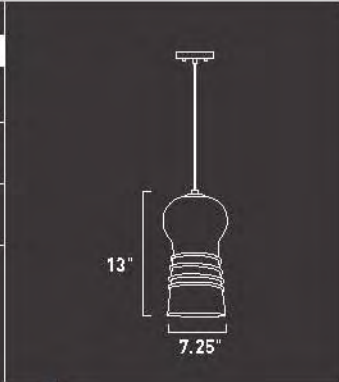

E20211-05
1-Light Pendant
Finish: Satin Nickel Glass: Amber
Min OA: 24" Max OA: 120"
1 x Max 100W MB
• A19   • Clear   • 1150 Lumens