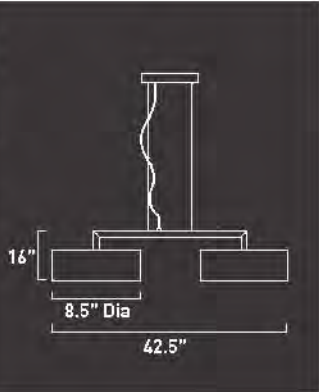

E22702-77*	
6-Light Pendant	
Finish:	Brushed Alum & Chrome
Glass:	Frosted
Min OA:	24"
Max OA:	120"
6 x Max 60W MB Incandescent (Not Incl)	
• A19 • Frost • 610 Lumens