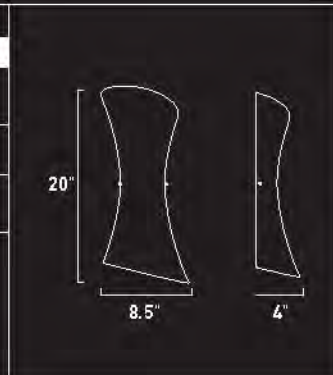

*Ships with 135" of wire

Like a translucent sheath delicately draped around the female form, Conico floats a delicate creamy frosted panel of glass over a slender metal rod like a sophisticated designer dress awaiting the red carpet. A study in simplicity, the hour glass shape and understated light speak of classic sophistication and impeccable taste

E20412-09
2-Light Wal Mount
Finish: Satin Nickel Glass: Opal White
HCO: 10"
2 x Max 60W CA Incandescent (Not Incl)
• B10   • Clear   • 672 Lumens