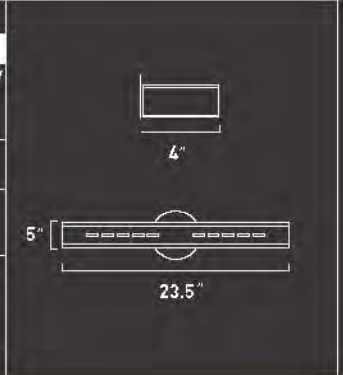

E22129-10 1-Light Wall Mount
Finish: Brushed Alum/ Chrome Glass: Clear White
HCO: 4"
1 x Max 14 W Linear T5 Fluorescent (Incl)
• 20,000 Hours   • 1,500 Lumens   • 4200° k