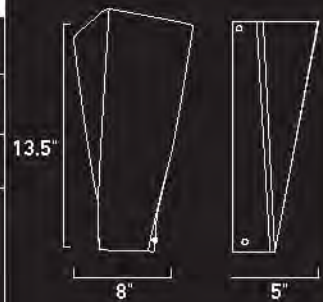

E20410-09
1- Light Wall Mount
Finish: Satin Nickel Glass: Opal White
HCO: 12.8"
1 x Max 100W MB Incandescent (Not Incl)
• A19   • Clear   • 1150 Lumens