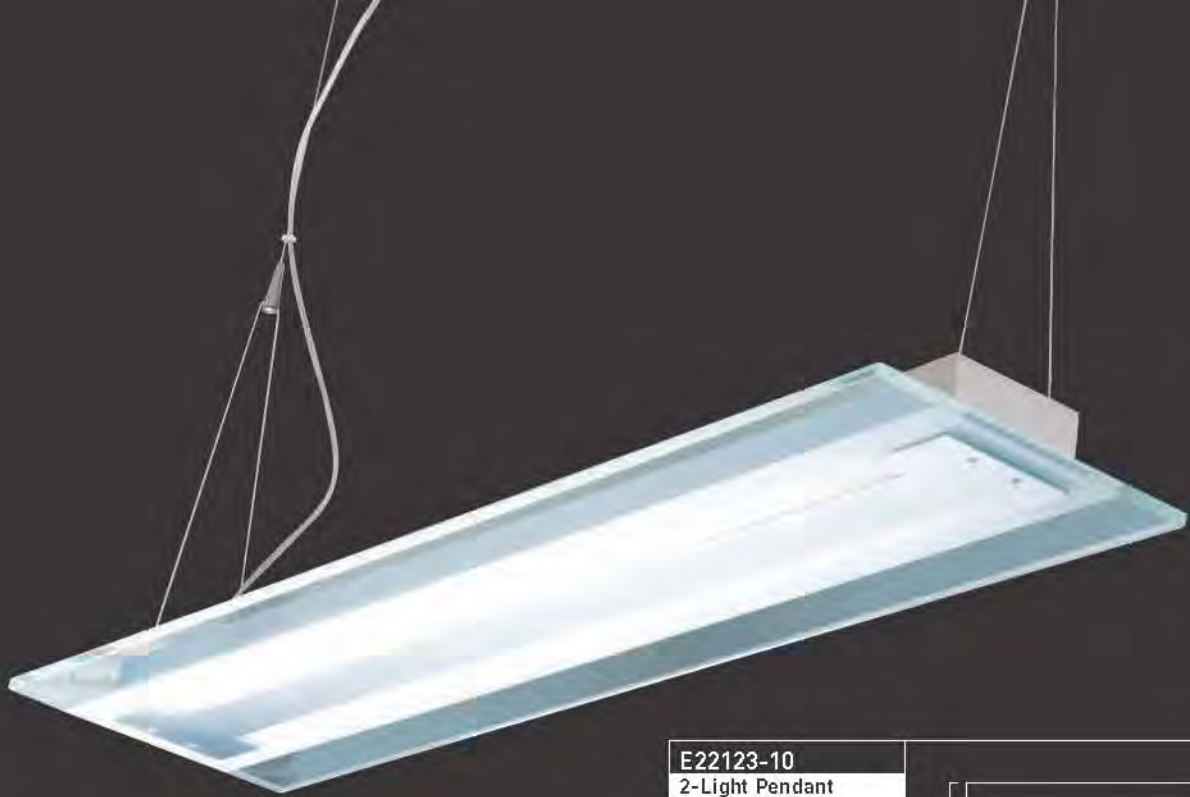

E22123-10	
2-Light Pendant	
Finish: Brushed Alum/Chrome Glass: Clear White	
Min OA: 24" Max OA: 120"	
2 x Max 21W Linear T5 Fluorescent (Incl)	
• 20,000 Hours • 2100 Lumens • 4200* k	
10"	
2"	
	38"