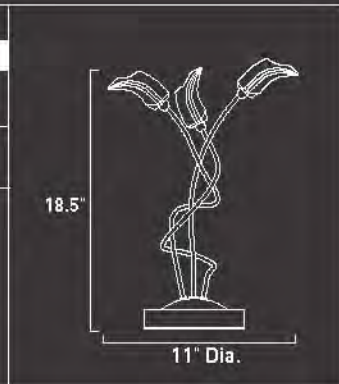

E22076-18*
3-Light table lamp
Finish: Chrome Glass: Clear
3 x Max 20W G4 Xenon (Incl)
• Bi-Pin   • Frost   • 12V   • 300 Lumens