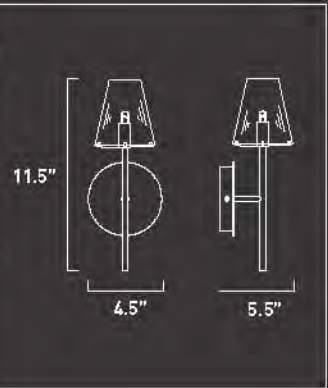

E20291-10
1-Light Wall Mount
Finish: Chrome Glass: Clear
HCO: 10.5"
1 x Max 40W G9 Xenon (Incl)
• Hollow Bi-Pin   • Clear   • 120V   • 500 Lumens