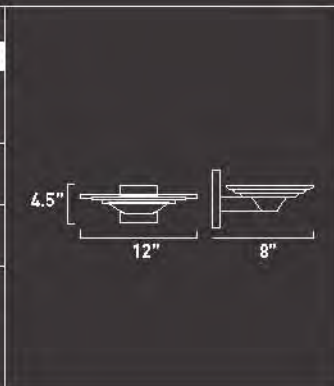

E20721-18	
1-Light Wall Mount	
Finish:	Chrome
Glass:	Clear
HCO:	2.4"
①	
1 x Max 40W G9 Xenon (Incl.)	
	• Hollow Bi-Pin • Frost • 120V • 500 Lumens