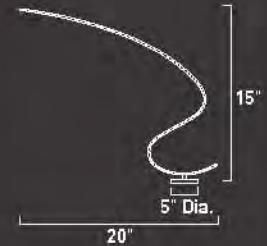

SAX

E20960-10*
1-Light Table Lamp
 Finish: **Polished White**

1 x 5W LED
 Led included
 • 3500* K
 • 50,000 Hours
 • 420 Total Lumens
 • 84 Lm/W
 • 73 CRI

*Ships with 79" of Cord

E20961-10*
1-Light Table Lamp