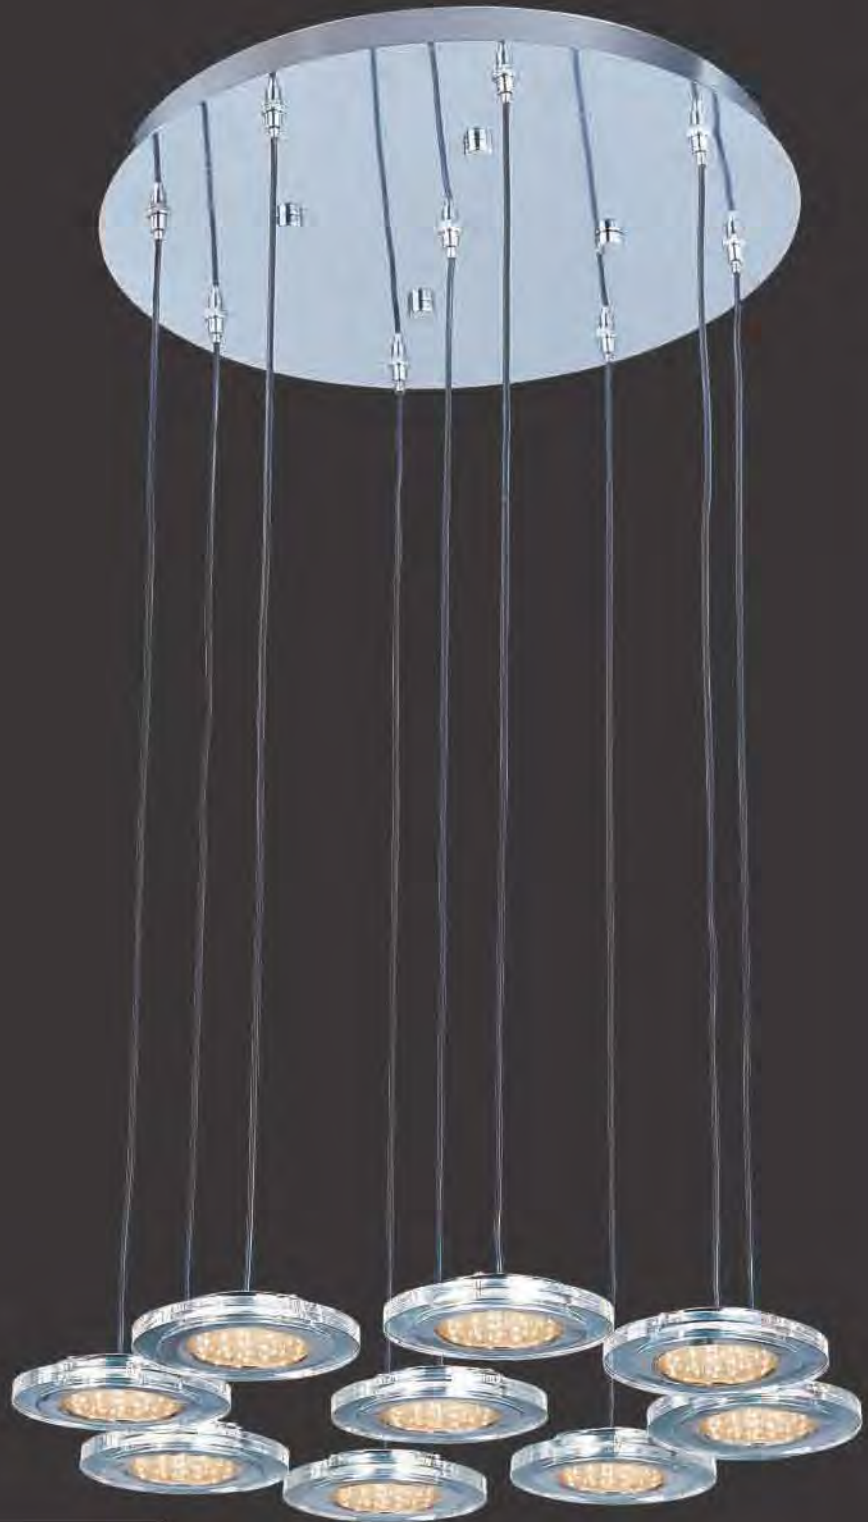

E30077-18	
9-Light Pendant	
Finish: Chrome Glass: Clear Acrylic	
Min OA: 12" Max OA: 125"	
9 x 1.25W LED LED (Incl) • 3000° K • 50,000 Hours • 885 Total Lumens • 70 CRI