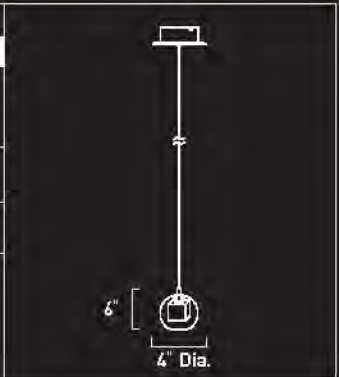

E20051-10
1-Light Pendant
Finish: Chrome/Satin Nickel
Glass: Clear/White
Min OA: 18"
Max OA: 120"
1 x Max 20W G4 Xenon (Incl)
• Bi-Pin   • Clear   • 12V   • 320 Lumens