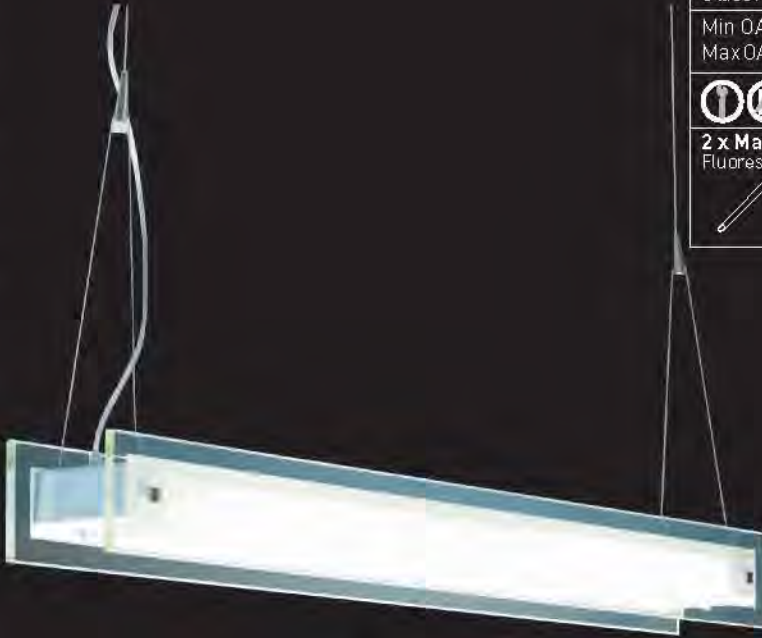

CONTEMPRA

E22126-10
2-Light Pendant
Finish: Brushed Alum/ Chrome
Glass: Clear White
Min OA: 24"
Max OA: 120"
2 x Max 21W Linear T5 Fluorescent (Incl)
• 20,000 Hours   • 2100 Lumens   • 4200°k

E22125-10
1-Light Pendant
Finish: Brushed Alum/ Chrome
Glass: Clear White
Min OA: 24"
Max OA: 120"
1 x Max 21W Linear T5 Fluorescent (Incl)
• 20,000 Hours   • 2100 Lumens   • 4200°k