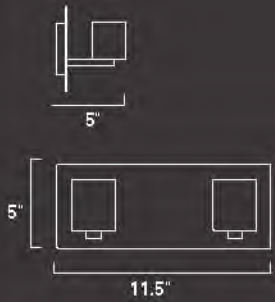

E22032-18
2-Light Wall Mount
Finish: Chrome Glass: Iced Glass
HCO: 4.7"
2 x Max 40W G9 Xenon (Incl)
• Hollow Bi-Pin   • Frost   • 120V   • 500 Lumens