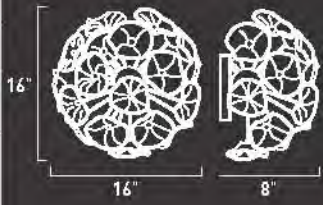

E22091-28
3-Wall/Flush Mount
Finish: Chrome Glass: Clear Murano
HCO: 7.87"
120°
3 x Max 40W G9 Xenon (Incl)
• Hallow Bi-Pin   • Frost   • 120V   • 500 Lumens