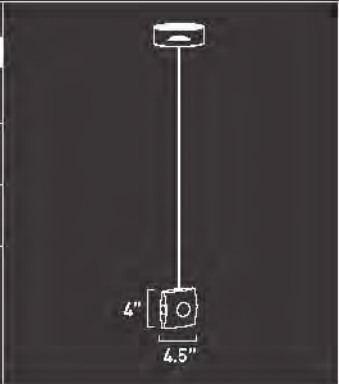

E30507-20
1-Light Pendant
Finish: Chrome Glass: Optic Crystal*
Min OA: 18" Max OA: 120"
1 x Max 20W G4 Xenon (Incl)
• Bi-Pin   • Clear   • 12V   • 320 Lumens