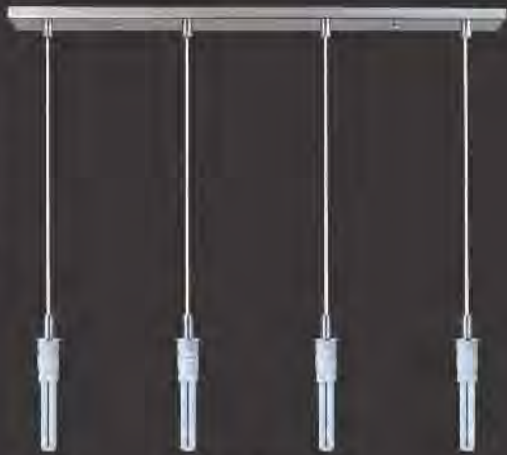

Frames Only 4-Light Pendants

Satin Nickel
Finish Shown

ES93004 Bronze ES93104 Satin Nickel 4-Light Pendant Frame Min OA: 24" Max OA: 120" 4 x 13W 4-Pin Quad T4 Fluorescent (Not Included) • 2700° K • 650 Lumens • 10,000 Rated Hours