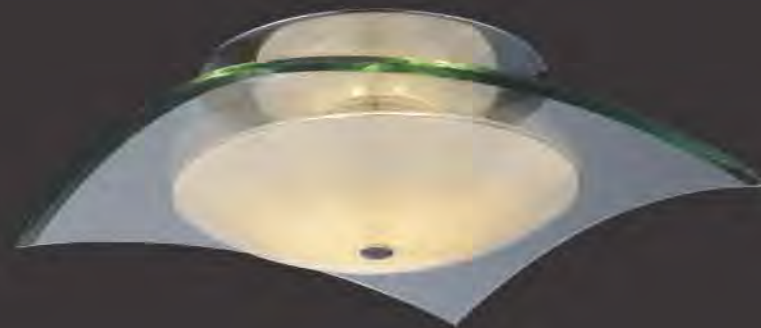

E20526-10	SQUARE 4.5" 9"
1-Light Flush Mount	
Finish: Chrome Glass: Clear/Frosted	
1 x Max 50W G9 Xenon (Incl)	
• Hollow Bi-Pin • Frost • 120V • 700 Lumens