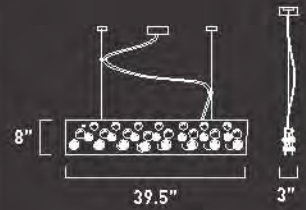

E20733-72
14-Light Pendant
Finish: Chrome Glass: Smoked Mirror
Min OA: 40" Max OA: 145"
14 x Max 20W G4 Xenon (Incl)
• Bi-Pin   • Clear   • 12V   • 320 Lumens