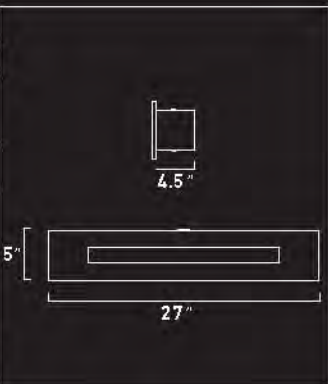

E22131-10
1-Light Wall Mount
Finish: Brushed Alum/ Chrome
Glass: Clear White
HCO: 4.4"
1 x Max 36W 4Pin T5 2G11 Fluorescent (Incl)
• Hi-Lumen   • 10,000 Hours   • 2900 Lumens   • 2700° k