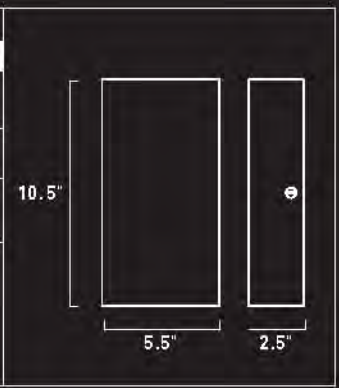

E20185-34
1-Light Wall Mount
Finish: Chrome Glass: Sundae
HCO: 5.3"
1 x Max 60W CA Incandescent (Not Incl)
• B10   • Clear   • 672 Lumens