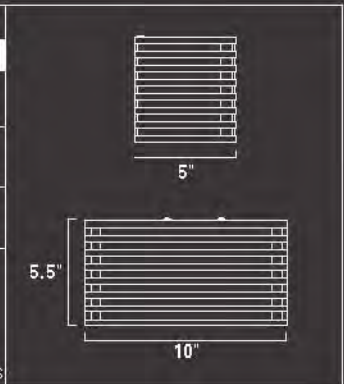

E20821-01,02
1-Light Wall Mount
Finish: Chrome Glass: Frost
HCO: 2.8"
1 x Max 40W G9 Xenon (Included)
• 120V Bi-Pin   • Frost   • 500 Lumens   • 3100 Rated Hours