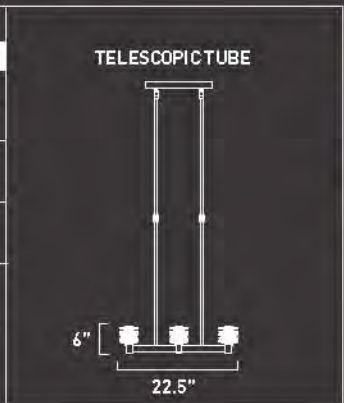

E30403-18
3-Light Pendant
Finish: Chrome & Brushed Alum
Glass: Clear
Min OA: 21.5"
Max OA: 39.5"
3 x Max 40W G9 Xenon (Incl)
• Hallow Bi-Pin   • Frost   • 120V   • 500 Lumens