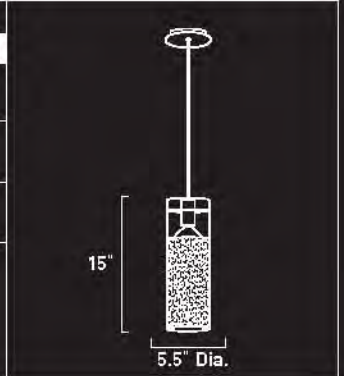

FROST

E22000-10
1-Light Pen dant
Finish: Chrome
Glass: Clear/Frost
Min OA: 36"
Max OA: 136"

1 x Max 50W PAR20
Halogen (Not Incl)

<ul style="list-style-type: none">• Reflector• 120V• 550 Lumens

Illumination on ice best describes this contemporary collection. Exquisite design hallmarked by clear-glass cylinders nested in frosted-glass cylinders, accented by chrome ring spacers deliver on the promise of chic. With each light individually hung, this fixture provides 50w of illumination from each lamp for high-key drama that is perfect for kitchen utility or dining elegance.