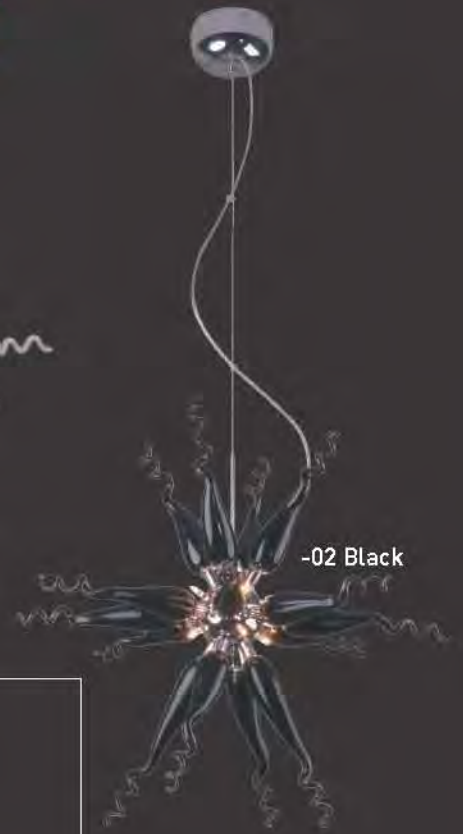

-01 White

-02 Black

E20005-01,02,03*

8-Light Pendant

Finish: **Chrome**

Glass: **See Image**

Min OA: **41"**

Max OA: **120"**

8 x Max 20W G4

Xenon (Incl)

- Bi-Pin
- Frost
- 12V
- 300 Lumens

*16 pieces of glass, Light bulbs on the outside of glass