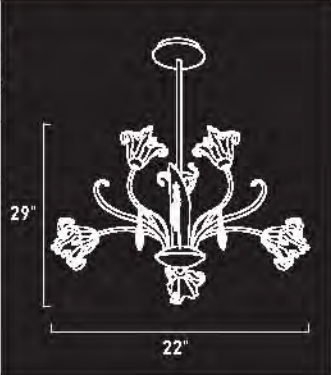

*Ships with 120" of cord

E22063-26
6-Light Pendant
Finish: Antique Bronze Glass: Amber
6 x Max 35W G9 Xenon (Incl)
• Hollow Bi-Pin   • Frost   • 120V   • 500 Lumens