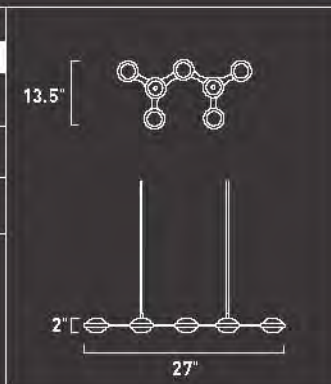

E20938-09
8-Light Pendant
Finish: Chrome Glass: Frosted
Min OA: 24" Max OA: 120"
8 x Max 20W G4 Xenon (Incl)
• Bi-Pin   • Clear   • 12V   • 320 Lumens