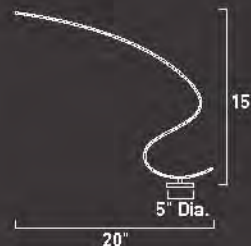

*Ships with 79" of Cord

Like the sensuous notes of a symphonic melody, Sax floats and curves through space with grace and finesse. A singular sliver of glossy white or black rises from a discreet base and sweeps up in an elegant arc where it conceals a thin LED. The sleek design and lack of obvious hardware make this unique desk lamp music for the eyes.