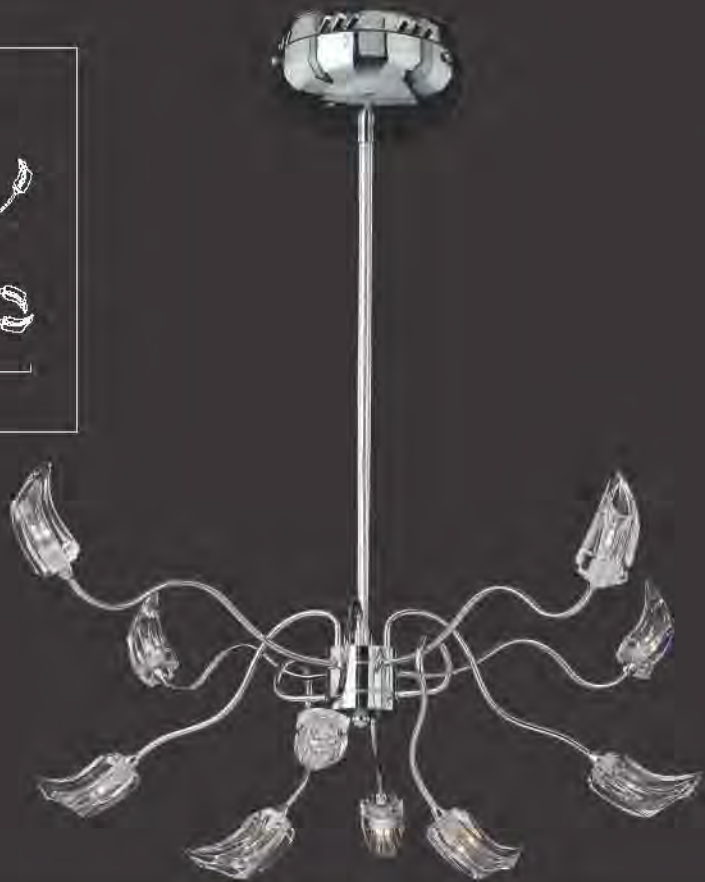

E22075-18	
10-Light pendant	
Finish: Chrome	
Glass: Clear	
Min OA: 18"	
Max OA: 41"	
10 x Max 20W G4	
Xenon (Incl)	
• Bi-Pin • Frost • 12V • 300 Lumens