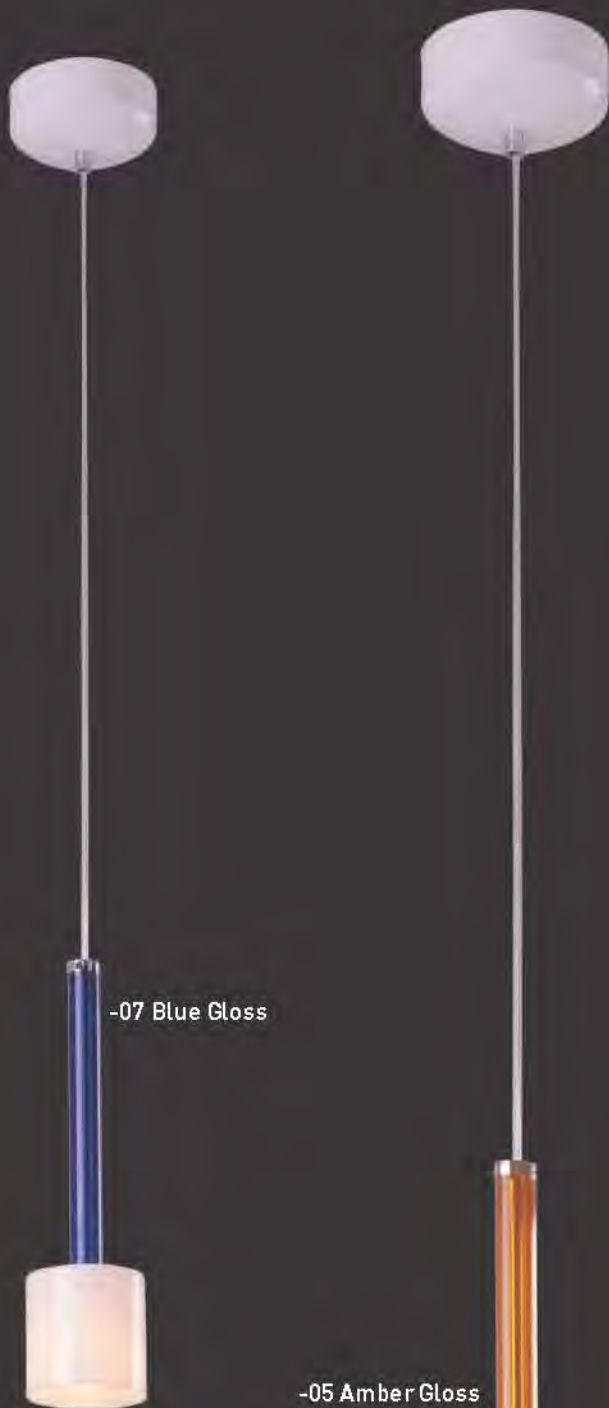

OLYMPIA

E20061-05,07	
1-Light Pendant	
Finish:	Chrome
Glass:	See Image
Min OA:	24"
Max OA:	120"
1 x Max 40W G9	
Halogen (Incl)	
	• Hollow Bi-Pin • Frost • 120V • 500 Lumens

A series of slender tubes telescope toward a sleek shaft of cobalt or amber, culminating in a frosted cylinder aflame with glowing light. Reminiscent of a classic Olympic torch, this delicate pendant updates the Grecian symbol of spirit, knowledge, and life with contemporary lines and urban styling.