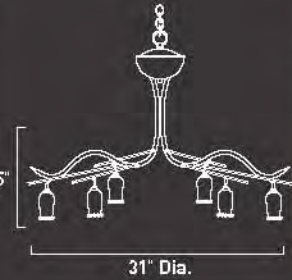

31" Dia.

*Includes 3' of chain

E20333-47

8-Light Flush Mount

Finish: **Brushed Bronze**

Glass: **Milos**

8 x Max 20W 12V G4

Xenon (Incl)