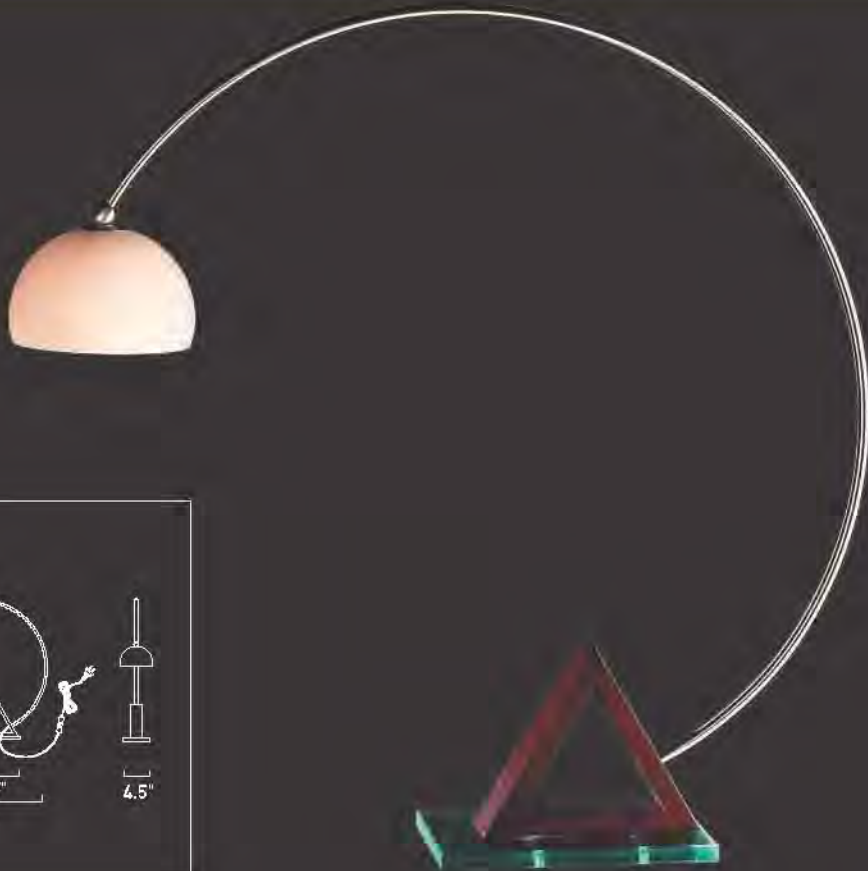

E20012-11*	
1-Light Desk Lamp	
Finish: Satin Nickel Glass: Matte White	
1 x Max 40W G9 Xenon (Incl)	
	• Hollow Bi-Pin • Frost • 120V • 500 Lumens

*Ships with 96" of Cord