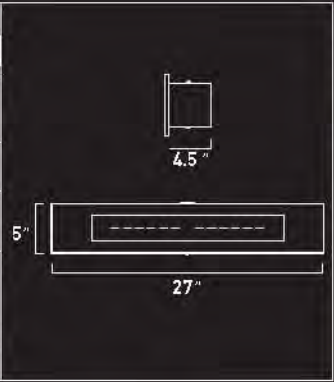

E22132-10
1-Light Wall Mount
Finish: Brushed Alum/ Chrome
Glass: Clear White
HCO: 4.4"
1 x Max 36W 4Pin T5 2G11 Fluorescent (Incl)
• Hi-Lumen   • 10,000 Hours   • 2900 Lumens   • 2700° k