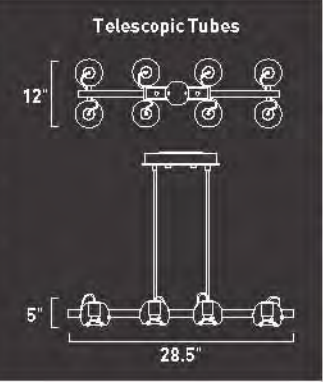

E30708-18
8-Light Pendant
Finish: Satin Nickel
Glass: Clear
Min OA: 21"
Max OA: 40"
8 x Max 35W GU10 Halogen (Incl)
• Reflector   • Clear   • 120V   • 1500 Lumens