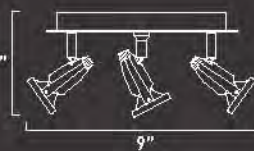

3-Light Flush Mount

3 x Max 50W GU10
Halogen (Incl)

- Reflector
- Clear
- 120V
- 1700 Lumens

4.5"

9"