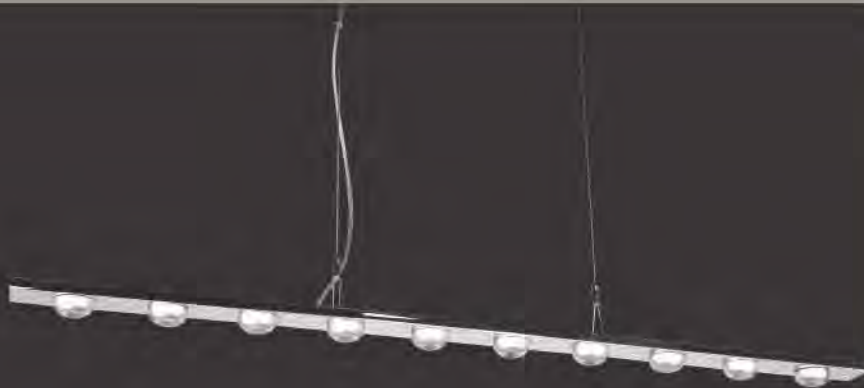

E20950-10	
10-Light LED Pendant	
Finish: Chrome	
Min OA: 18" Max OA: 120"	
10 x 1W LED • 3500° K • 50,000 Hours • 874 Total Lumens • 72 CRI	

*Ships with 144" of wire, Rotating LED Panels

Long, narrow slats of satin aluminum span a polished linear path. At precise intervals, crisp LED lights shine from within individually adjustable heads creating an ever-changing show of beams and reflections. Suspended from simple metallic strands, Legacy makes a bold, yet unpretentious, statement.