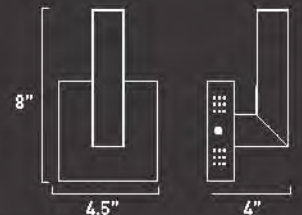

E20280-20
1-Light Wall Mount
Finish: Brushed Alum Shade: Clear Crystal
HCO: 2.4"
1 x Max 20W G4 Xenon (Incl)
• Bi-Pin   • Clear   • 12V   • 320 Lumens