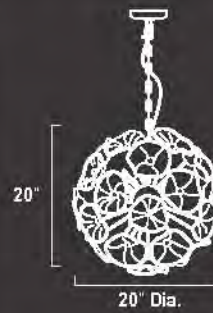

E22093-28*
12-Light Pendant
Finish: Chrome Glass: Clear Murano
Min OA: 26" Max OA: 130"
120°
12 x Max 40W G9 Xenon (Incl)
• Hallow Bi-Pin   • Frost   • 120V   • 500 Lumens