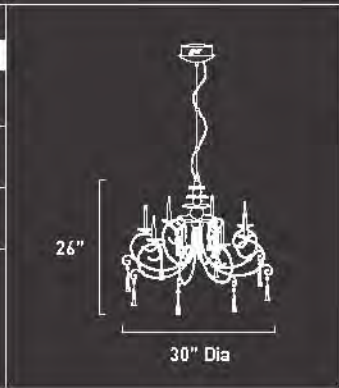

ELEGANTE

E20705-20*
8-Light Chandelier
Finish: Chrome Accent: Black Crystal
Min OA: 36" Max OA: 120"
8 x Max 20W G4 Xenon (Incl)   • Bi-Pin   • Clear   • 12V   • 320 Lumens

*Ships with 140" of wire