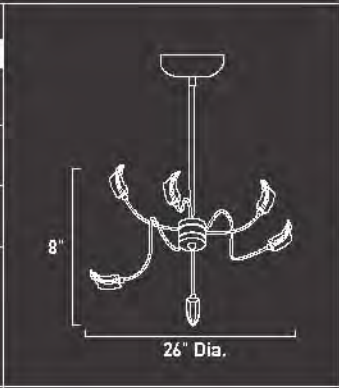

ICE

E22074-18
6-Light pendant
Finish: Chrome Glass: Clear
Min OA: 18" Max OA: 41"
6 x Max 20W G4 Xenon (Incl)
• Bi-Pin   • Frost   • 12V   • 300 Lumens