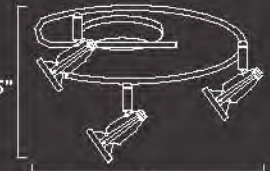

3-Light Flush Mount

3 x Max 50W GU10
Halogen (Incl)

- Reflector
- Clear
- 120V
- 1700 Lumens

8.5"