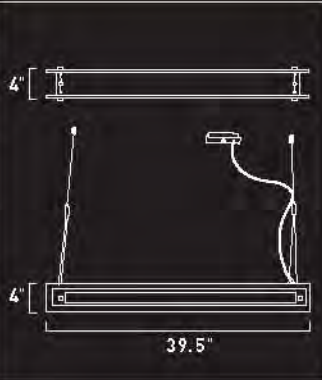

E22125-10
1-Light Pendant
Finish: Brushed Alum/ Chrome
Glass: Clear White
Min OA: 24"
Max OA: 120"
1 x Max 21W Linear T5 Fluorescent (Incl)
• 20,000 Hours   • 2100 Lumens   • 4200°k