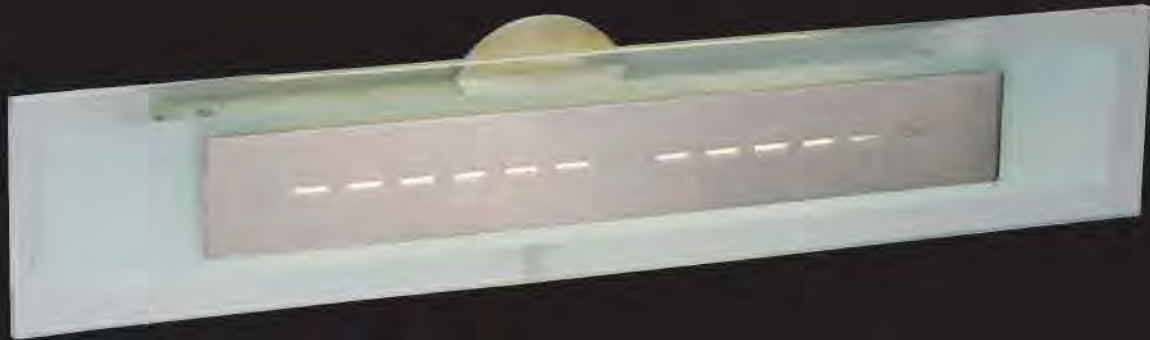

E22132-10
1-Light Wall Mount
Finish: Brushed Alum/ Chrome
Glass: Clear White
HCO: 4.4"
1 x Max 36W 4Pin T5 2G11 Fluorescent (Incl)
• Hi-Lumen   • 10,000 Hours   • 2900 Lumens   • 2700° k