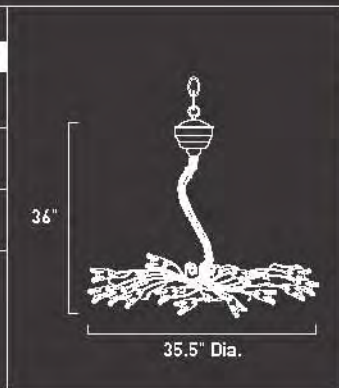

E20300-26*
20-Light Pendant
Finish: Rustic Bronze Glass: Amber
Min OA: 48" Max OA: 72"
20 x Max 10W G4 Xenon (Incl)
• Bi-Pin   • Clear   • Clear   • 120 Lumens