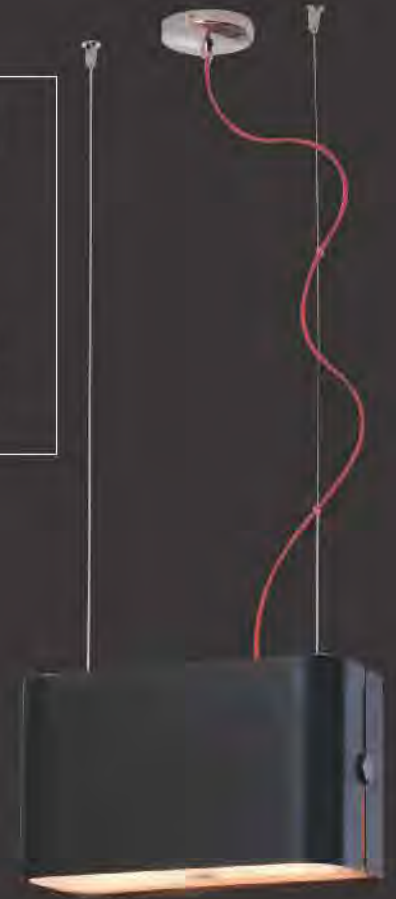

VOX

E20462-02 2-Light Pendant

Finish: **Chrome**
Glass: **Frosted**

Min OA: **24"**
Max OA: **120"**

2 x Max 100W MB
Incandescent (Not Incl)

- A19
- Frost
- 1150 Lumens

E20463-02 3-Light Pendant

Finish: **Chrome**
Glass: **Frosted**

Min OA: **24"**
Max OA: **120"**

3 x Max 100W MB
Incandescent (Not Incl)

- A19
- Frost
- 1150 Lumens

Streamlined and sensual is the perfect descriptor for Vox, whose metal matte finish steel shade immediately sets it apart from the every day lighting fixture. A simple frosted glass diffuser provides lots of light output, while an unexpected red cord accent provides a stab of color to set it apart.