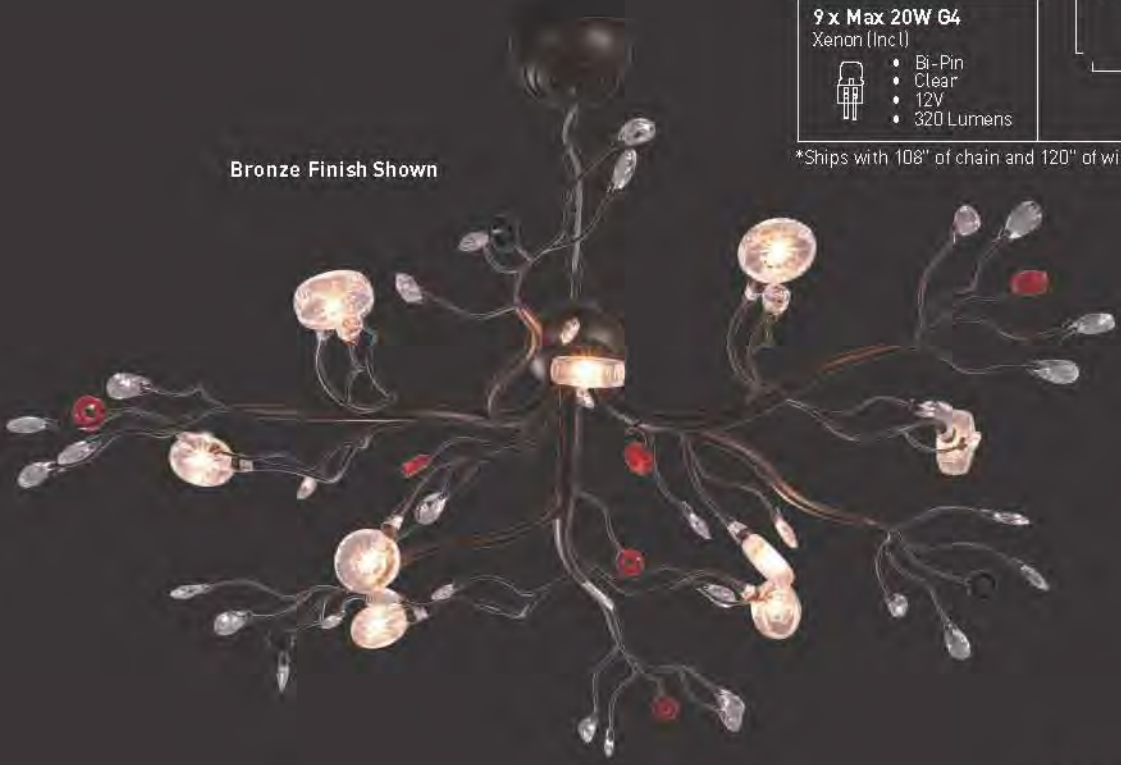

Bronze Finish Shown