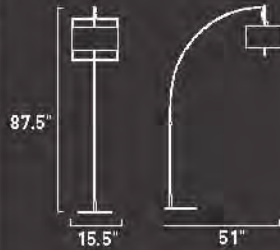

*Fabric shades

E22314-01,02,03*

1-Light Floor Lamp

Finish: **Brushed Alum & Chrome**
Shade: **See Image**

1 x Max 150W MB
Incandescent

- Globe Light
- G40
- White
- 1550 Lumens