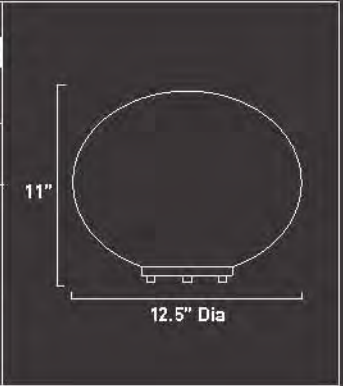

E20164-13*
1-Light table lamp
Finish: Chrome Glass: White Swirl
1 x Max 100W MB Incandescent (Not Incl)
• A19   • Clear   • 1,150 Lumens