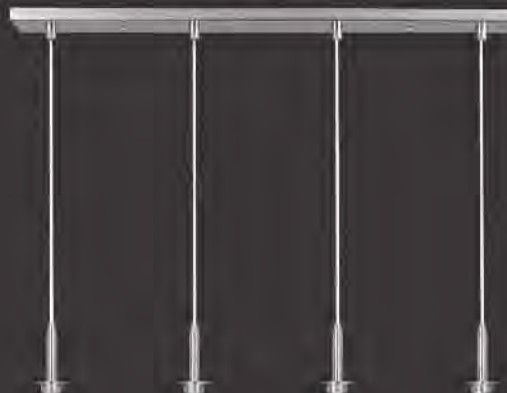

Satin Nickel
Finish Shown

ES94004 Bronze ES94104 Satin Nickel 4-Light Pendant Frame Min OA: 24" Max OA: 120" 4 x 3W LED (12 Total Watt) (Included) • 3000° K • 50,000 Hrs • 370 Lumens • 83 Lm/w • 78 CRI