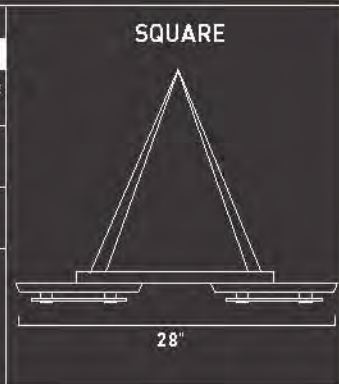

E20924-10*
20-Light LED Pendant
Finish: Polished Chrome Glass: Clear/Frost
Min OA: 33.5" Max OA: 122"
20 x 1W LED LED(Incl)   • 3000* K   • 50,000 Hours   • 1,748 Total Lumens   • 72 CRI