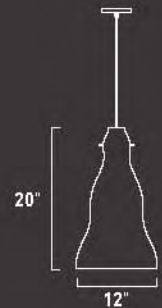

E20241-05
1-Light Pendant
Finish: Satin Nickel Glass: Amber
Min OA: 36" Max OA: 120"
1 x Max 100W MB
• A19   • Clear   • 1150 Lumens