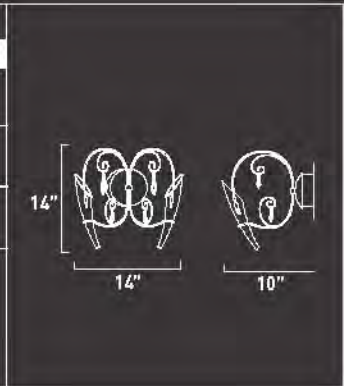

E20717-18
2-Light Wall Mount
Finish: Chrome Glass: Clear
HCO: 5.9"
2 x Max 20W G4 Xenon (Incl)
• Bi-Pin   • Clear   • 12V   • 320 Lumens