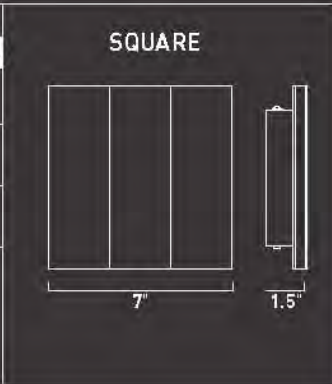

E20311-09
2-Light Wall/Flush Mount
Finish: Satin Nickel Glass: Frost
HCO: 3.5"
2 x 1W LED LED(Incl) • 3000°K • 50,000 Hours • 160 Total Lumens • 70 CRI

E20310-09
6-Light Wall Mount
Finish: Satin Nickel Glass: Frost
HCO: 4.15"
2 x 1W LED 4 x .06W Blue LED LED(Incl) • 3500°K • 50,000 Hours • 180 Total Lumens • 70 CRI