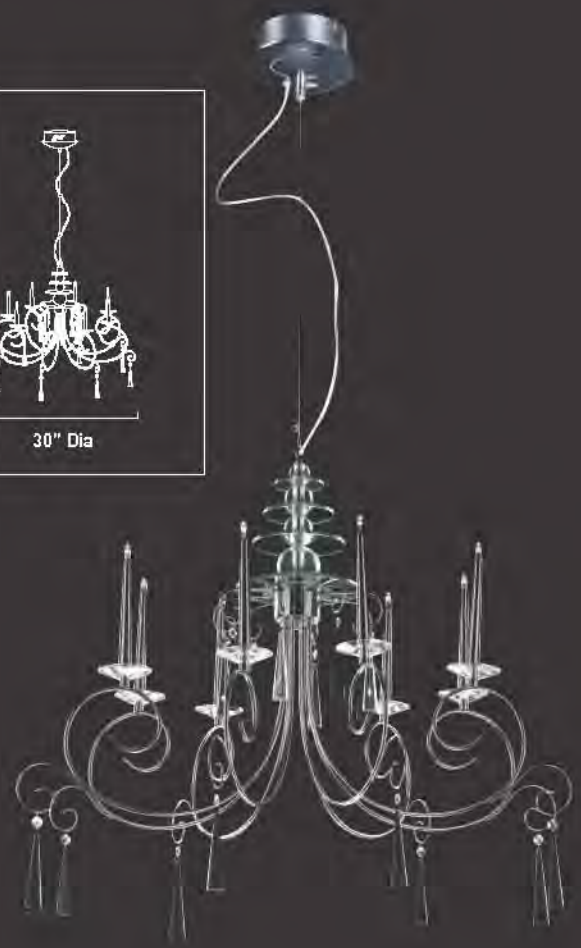

ELEGANTE

E20705-20*
8-Light Chandelier
Finish: Chrome Accent: Black Crystal
Min OA: 36" Max OA: 120"
8 x Max 20W G4 Xenon (Incl)   • Bi-Pin   • Clear   • 12V   • 320 Lumens

*Ships with 140" of wire

E20709-20
2-Light Wall Mount
Finish: Chrome Accent: Black Crystal
HCO: 6.3"
2 x Max 20W G4 Xenon (Incl)   • Bi-Pin   • Clear   • 12V   • 320 Lumens

A modern take on a classic design. Sweeping French curves in sparkling chrome. Elegant metallic tapers are topped with flame-shaped G4 20w lamps and accented by crystal bobeches. Crowned by glass disks and detailed by black crystal inverted cones, this Louis XIV- inspired modern French masterpiece will bring out the elegance in any room setting in a statement that befits the most regal of tastes on a palatial scale.