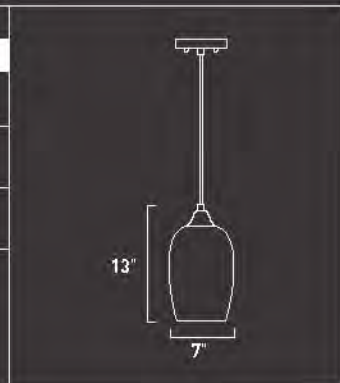

E20202-14
1-Light Pendant
Finish: Satin Nickel Glass: Amber Ripple
Min OA: 18" Max OA: 120"
1 x Max 100W MB
• A19   • Clear   • 1150 Lumens