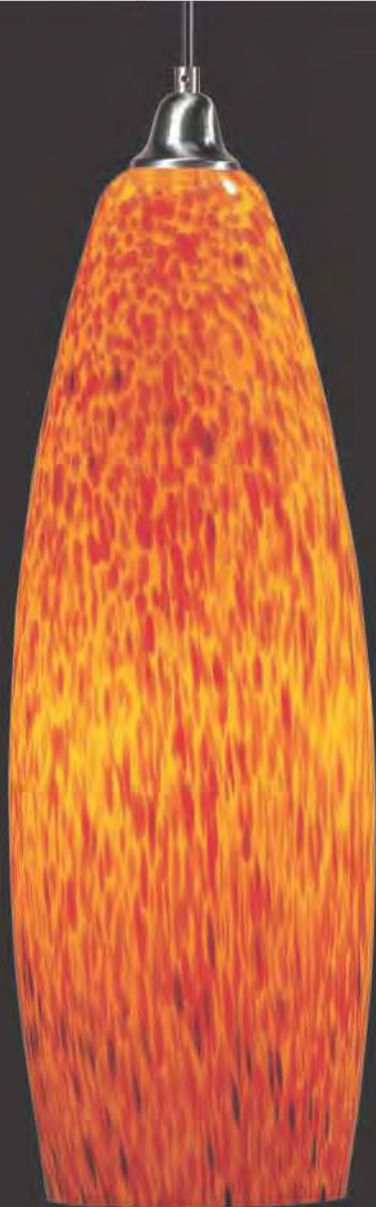

E20209-05
1-Light Pendant
Finish: Satin Nickel Glass: Amber
Min OA: 36" Max OA: 120"
1 x Max 100W MB
• A19   • Clear   • 1150 Lumens

E20241-05
1-Light Pendant
Finish: Satin Nickel Glass: Amber
Min OA: 36" Max OA: 120"
1 x Max 100W MB
• A19   • Clear   • 1150 Lumens