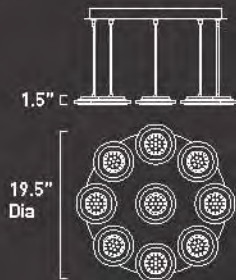

E30077-18	
9-Light Pendant	
Finish: Chrome Glass: Clear Acrylic	
Min OA: 12" Max OA: 125"	
9 x 1.25W LED LED (Incl) • 3000° K • 50,000 Hours • 885 Total Lumens • 70 CRI