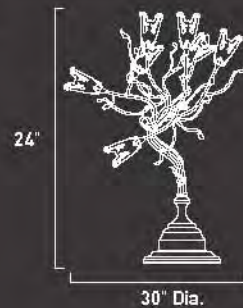

8 x Max 10W G4
 Xenon (Incl)

- Bi-Pin
- Clear
- Clear
- 120 Lumens

*Includes Dimmer & 8' of Cord

FLORA

Crafted in a mystical forest where light blooms, this collection demands attention.

Every detail sparkles with originality. The intricate branch design resolves itself with elegant floral, hand-pulled glass blossom shades, sculpted from clear and amber glass. The vine-like branches and tendrils alike are finished in antiqued Flemish-gold patina. Branches bear the fruit of leafshaped