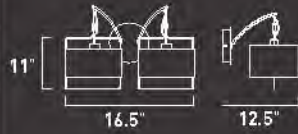

E22312-01,02,03*

2-Light Wall Mount

Finish: **Brushed Alum & Chrome**
Shade: **See Image**

HCO: 11"

2 x Max 60W CA
Incandescent

- General Service
- B10
- Frost
- 672 Lumens