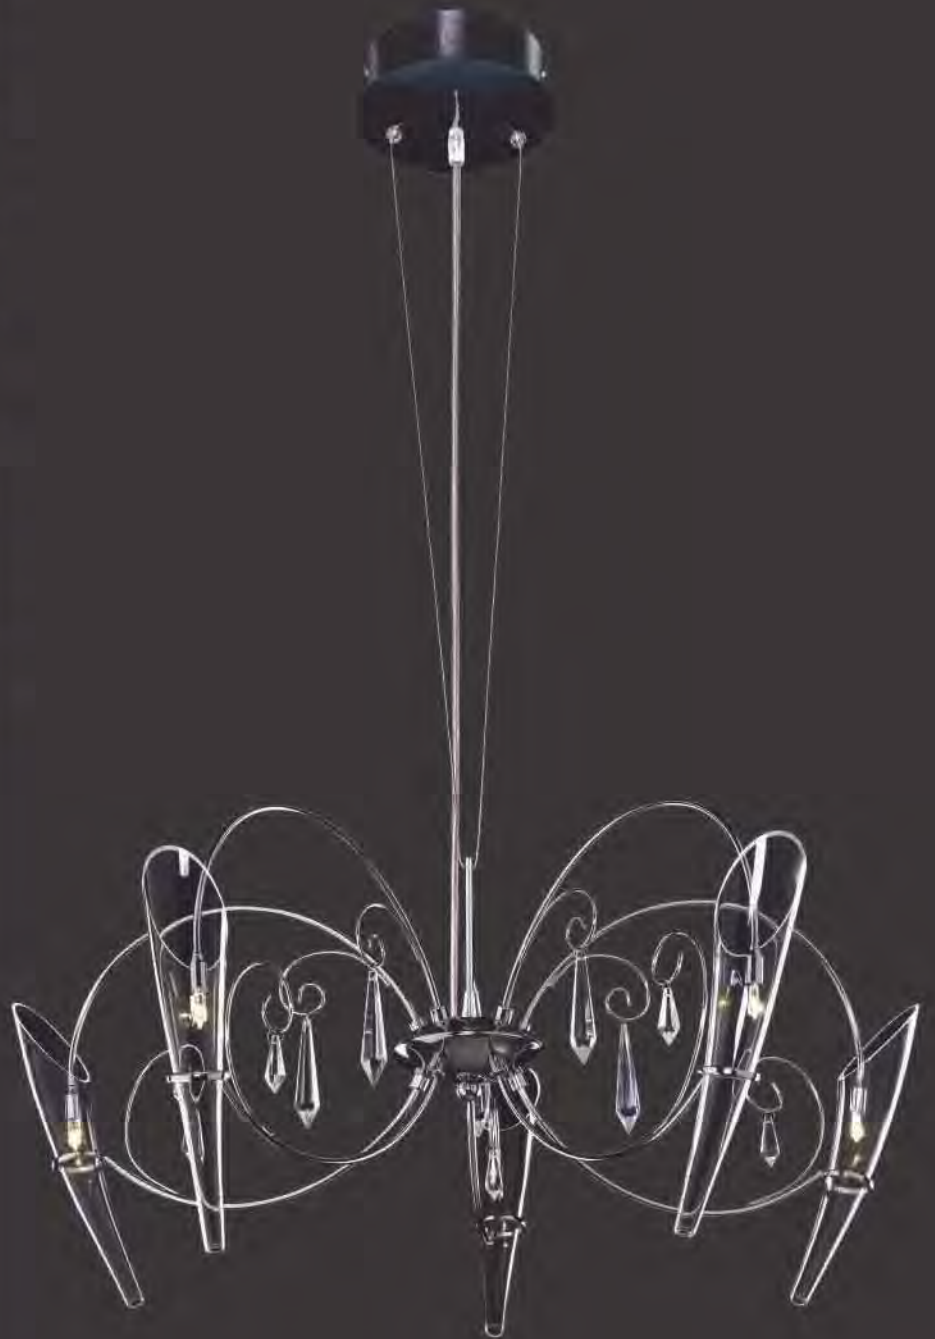

E20653-18	
6-Light Flush Mount	
Finish: Chrome Glass: Clear	
6 x Max 20W G4 Xenon (Incl) <ul style="list-style-type: none"> • Bi-Pin • Clear • 12V • 320 Lumens 	

The science of lighting makes a statement of contemporary and lavish scale. A perfect formula of hurricane shades intermixed with laboratory inspired glass accented with suspended crystal cones delivers on the promise of a future here and now. The exquisite chrome-plated ring provides a clean solution to suspension without any visible supplementary power cords to compromise the scientific design equation.

E20656-18
18-Light Pendant
Finish: Chrome Glass: Clear
Min OA: 36" Max OA: 120"

18 x Max 10W G4 Xenon(Incl)
 <ul style="list-style-type: none"> • Bi-Pin • Clear • 12V • 120 Lumens

BELLEZA

The ultra-contemporary tendril shapes of this hand-blown clear glass masterpiece are complemented by Egyptian crystals and steel-made chrome plated tubing. The tubing is hand formed into an elaborate scrollwork to compliment the conical glass lamp sheaths. On the practical side, this piece features strain relief engineering, low voltage, adjustable aircraft cable suspension for variable height and clear-jacketed visible power cord. Ideal for entryway or dining area, Belleza will make a statement that will be hard to forget.