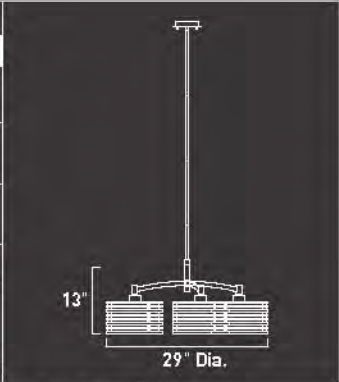

E20823-01,02*
3-Light Pendant
Finish: Chrome Glass: Frost
Min OA: 22" Max OA: 56.5"
3 x Max 100W MB G30 Incandescent(Not Included)
• Globe Light   • White   • 575 Lumens   • 2,500 Rated Hours