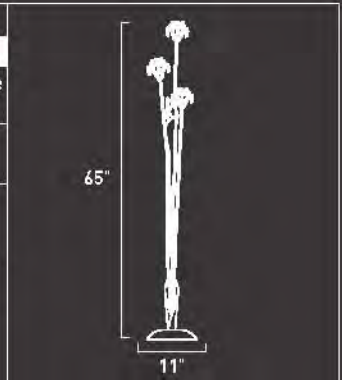

BLOOM

E22065-26
3- Light floor lamp
Finish: Antique Bronze Glass: Amber
3 x Max 35W G9 Xenon (Incl)
 <ul style="list-style-type: none"> • Hollow Bi-Pin • Frost • 120V • 500 Lumens

Return to the days of yesteryear. Bloom is proof positive that elegance can be achieved on a budget. Highly decorative in nature, the historic Galle feel provides the perfect dining-room center piece. The elegant floral glass shades and hanging crystal teardrops whisper hints of heirlooms and the treasures of a bygone era. An amazing metallic finish of either bronze patina or antique Flemish copper adds elegance to the gently curving stems that support both crystal and lamp.