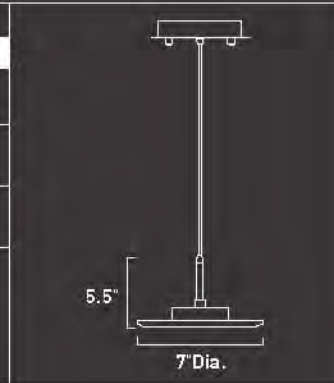

E20264-10

4-Light Pendant

Finish: **Chrome**
Glass: **Clear**

Min OA: **18"**
Max OA: **124"**

4 x 3W LED

LED (Incl)
• 3000° K
• 50,000 Hours
• 980 Total Lumens
• 75 CRI

Subtle and sleek, Hagen suspends thin disks of beveled glass from barely visible strands of filament. Each disk holds a cool LED light that plays across the surface of the glass and culminates in a crisp ring of beveled luminescence. In single and fourlight pendants, Hagen slips unobtrusively into contemporary, sophisticated settings. P