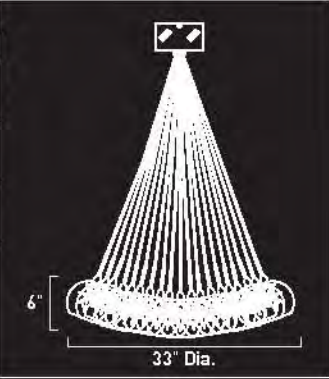

E20108-21,22,23,24,25

1-Light Pendant

Finish: Satin Nickel
Glass: See Image

Min OA: 18"
Max OA: 120"

1x Max 20W G4
Xenon (Incl)

- Bi-Pin
- Clear
- 12V
- 320 Lumens

E20112-21, 22, 23, 24, 25	
37- Light Pendant	
Finish:	Satin Nickel
Glass:	See Image
Min OA:	42"
Max OA:	72"
	
37 x Max 10W G4 Xenon (Incl)	
	<ul style="list-style-type: none"> • Bi-Pin • Clear • 12V • 120 Lumens