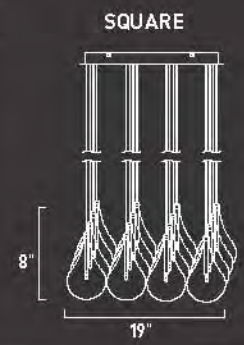

E20117-18
16-Light Pendant
Finish: Chrome Glass: Clear Glass
Min OA: 18" Max OA: 120"
16 x Max 10W G4 Xenon (Incl)   • Bi-Pin   • Clear   • Clear   • 120 Lumens