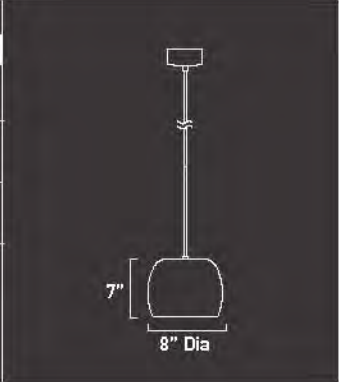

RIPPLE

E20146-13,14
1-Light pendant
Finish: Chrome
Glass: See Image
Min OA: 22"
Max OA: 125"
1 x Max 100W MB Incandescent (Not Incl)
• A19   • Frost   • 1,150 Lumens