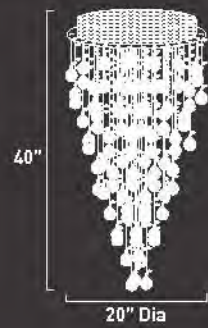

E20798-20
22-Light Flush Mount
Finish: **Chrome**
Accent: **Egyptian Crystal**

22 x Max 50W GU10
Halogen (Incl)

- **Reflector**
- Clear
- 120V
- 1700 Lumens

105"

35.5" Dia

E20792-20
5-Light Flush Mount
Finish: Chrome Accent: Egyptian Crystal
5 x Max 50W GU10 Halogen (Incl)
 <ul style="list-style-type: none"> • Reflector • Clear • 120V • 1700 Lumens

E20796-20
6-Light Flush Mount
Finish: Chrome Accent: Egyptian Crystal
6 x Max 50W GU10 Halogen (Incl)
 <ul style="list-style-type: none"> • Reflector • Clear • 120V • 1700 Lumens

CASCADA

CASCADA

E20791-20
6-Light Flush Mount
 Finish: **Chrome**
 Accent: **Egyptian Crystal**