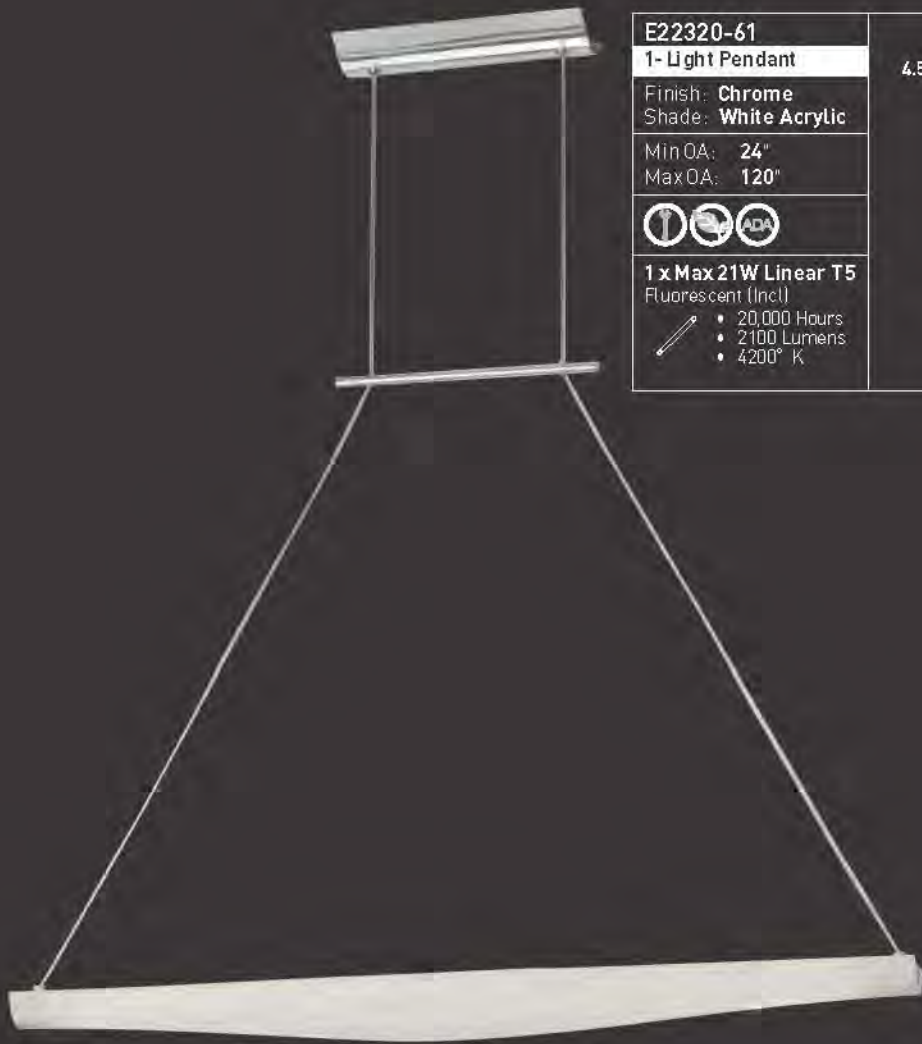

E22320-61
1- Light Pendant
Finish: Chrome Shade: White Acrylic
Min OA: 24" Max OA: 120"
1 x Max 21W Linear T5 Fluorescent (Incl)
• 20,000 Hours   • 2100 Lumens   • 4200° K

E22322-61
1- Light Wall Mount
Finish: Chrome Shade: White Acrylic
HCO: 4"
1 x Max 21W Linear T5 Fluorescent (Incl)
• 20,000 Hours   • 2100 Lumens   • 4200° K