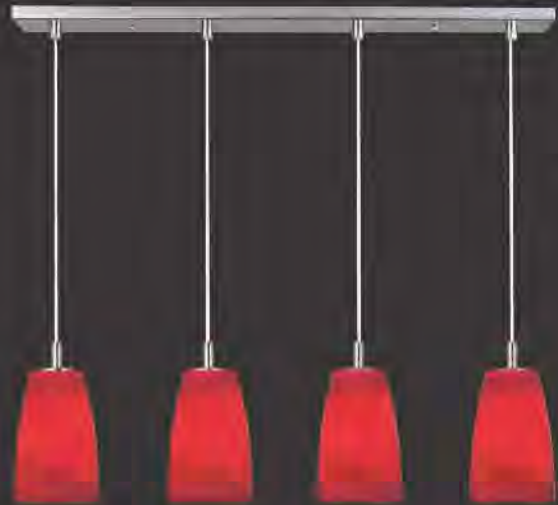

Complete 4-Light Pendants

CARTE

	OI	SN
G9	E91044-50	E91144-50
MB	E92044-50	E92144-50
CFL	E93044-50	E93144-50
LED	E94044-50	E94144-50

	OI	SN
G9	E91044-39	E91144-39
MB	E92044-39	E92144-39
CFL	E93044-39	E93144-39
LED	E94044-39	E94144-39

Satin Nickel
Finish Shown

	OI	SN
G9	E91044-41	E91144-41
MB	E92044-41	E92144-41
CFL	E93044-41	E93144-41
LED	E94044-41	E94144-41

	OI	SN
G9	E91044-13	E91144-13
MB	E92044-13	E92144-13
CFL	E93044-13	E93144-13
LED	E94044-13	E94144-13

	OI	SN
G9	E91044-14	E91144-14
MB	E92044-14	E92144-14
CFL	E93044-14	E93144-14
LED	E94044-14	E94144-14

	OI	SN
G9	E91044-37	E91144-37
MB	E92044-37	E92144-37
CFL	E93044-37	E93144-37
LED	E94044-37	E94144-37

	OI	SN
G9	E91044-38	E91144-38
MB	E92044-38	E92144-38
CFL	E93044-38	E93144-38
LED	E94044-38	E94144-38

	OI	SN
G9	E91044-51	E91144-51
MB	E92044-51	E92144-51
CFL	E93044-51	E93144-51
LED	E94044-51	E94144-51

	OI	SN
G9	E91054-37	E91154-37
MB	E92054-37	E92154-37
CFL	E93054-37	E93154-37
LED	E94054-37	E94154-37

	OI	SN
G9	E91054-14	E91154-14
MB	E92054-14	E92154-14
CFL	E93054-14	E93154-14
LED	E94054-14	E94154-14

	OI	SN
G9	E91054-13	E91154-13
MB	E92054-13	E92154-13
CFL	E93054-13	E93154-13
LED	E94054-13	E94154-13

	OI	SN
G9	E91054-38	E91154-38
MB	E92054-38	E92154-38
CFL	E93054-38	E93154-38
LED	E94054-38	E94154-38

	OI	SN
G9	E91054-39	E91154-39
MB	E92054-39	E92154-39
CFL	E93054-39	E93154-39
LED	E94054-39	E94154-39

	OI	SN
G9	E91074-53	E91174-53
MB	E92074-53	E92174-53
CFL	E93074-53	E93174-53
LED	E94074-53	E94174-53

	OI	SN
G9	E91084-05	E91184-05
MB	E92084-05	E92184-05
CFL	E93084-05	E93184-05
LED	E94084-05	E94184-05