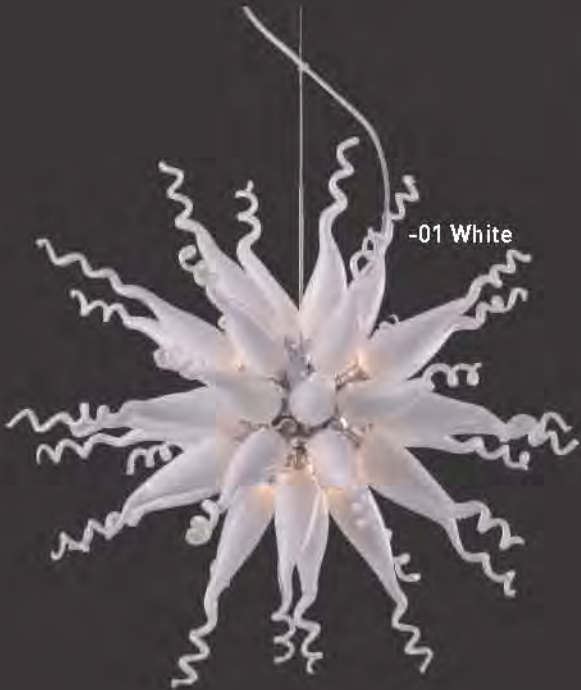

E20003-01,02,03*
8-Light Pendant
Finish: Chrome Glass: See Image
Min OA: 41" Max OA: 120"
8 x Max 20W G4 Xenon (Incl)   • Bi-Pin   • Frost   • 12V   • 300 Lumens

*36 pieces of glass, Light bulbs on the outside of glass

-01 White