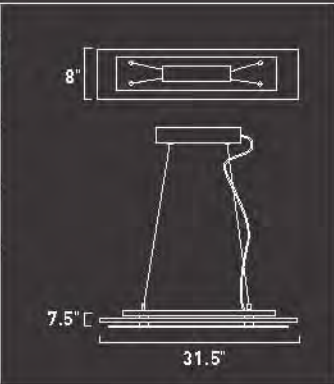

E20925-10*
20-Light LED Pendant
Finish: Chrome Glass: Clear/Frost
Min OA: 18.5" Max OA: 124.5"
20 x 1W LED LED(Incl)   • 3000* K   • 50,000 Hours   • 1,748 Total Lumens   • 72 CRI