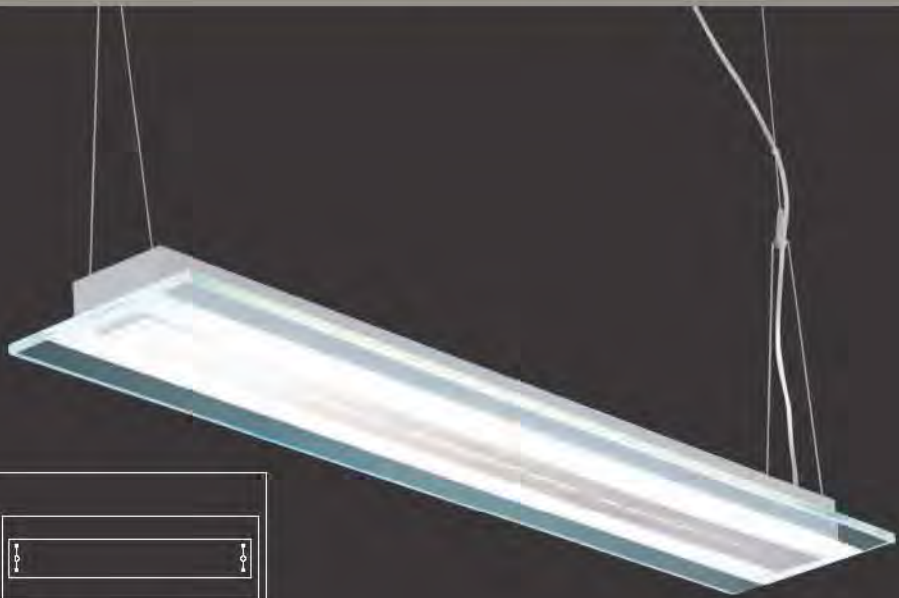

E22127-10	
1-Light Pendant	
Finish: Brushed Alum/Chrome Glass: Clear White	
Min OA: 24" Max OA: 120"	
1 x Max 21W Linear T5 Fluorescent (Incl)	
• 20,000 Hours • 2100 Lumens • 4200* k	
7.5"	
2"	
	38"