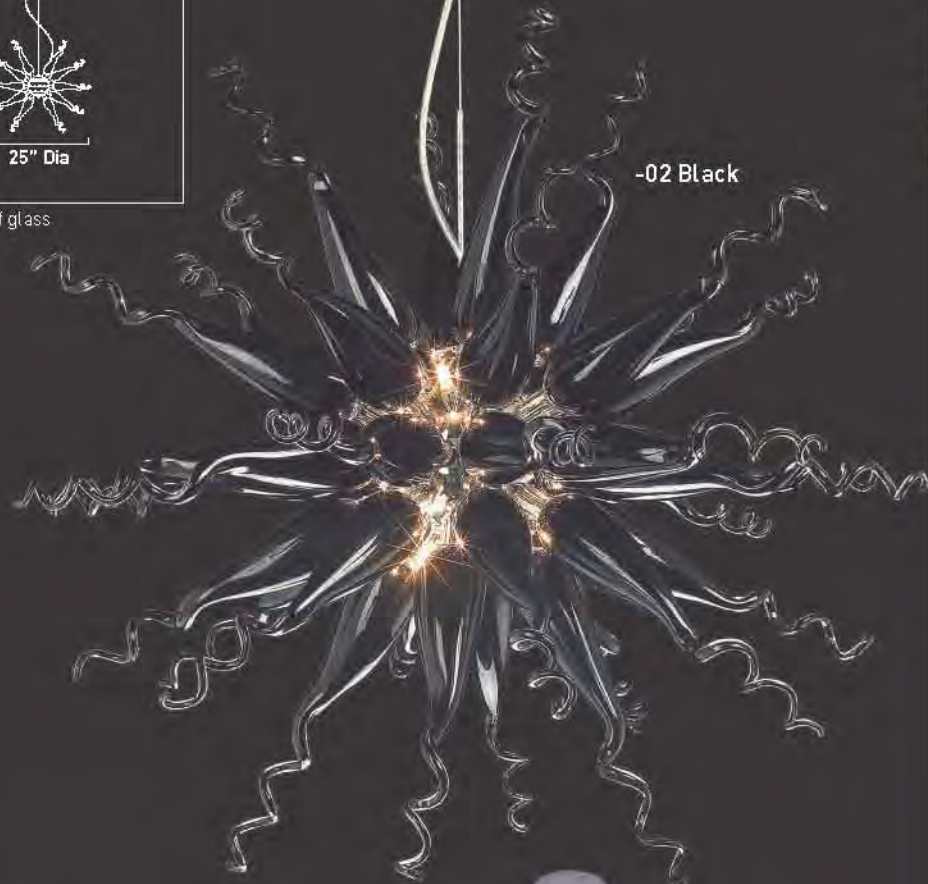

*36 pieces of glass, Light bulbs on the outside of glass

-02 Black