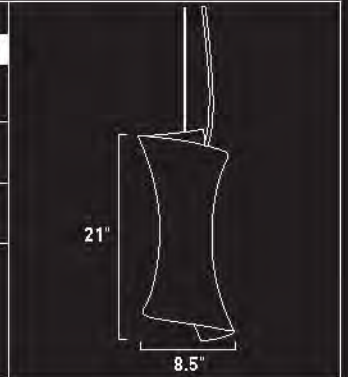

1 x Max 100W MB Incandescent (Not Incl)
 <ul style="list-style-type: none"> • A19 • Clear • 1150 Lumens

*Ships with 135" of wire

Like a translucent sheath delicately draped around the female form, Conico floats a delicate creamy frosted panel of glass over a slender metal rod like a sophisticated designer dress awaiting the red carpet. A study in simplicity, the hour glass shape and understated light speak of classic sophistication and impeccable taste