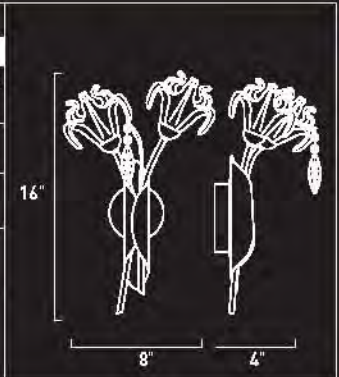

E22067-26
2-Light Wall Mount
Finish: Antique Bronze Glass: Amber
HCO: 2.55"
2 x Max 35W G9 Xenon (Incl)
• Hollow Bi-Pin   • Frost   • 120V   • 500 Lumens