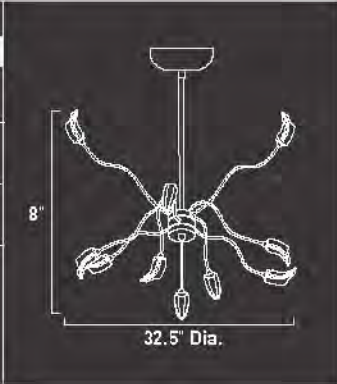

E22075-18	
10-Light pendant	
Finish: Chrome	
Glass: Clear	
Min OA: 18"	
Max OA: 41"	
10 x Max 20W G4	
Xenon (Incl)	
• Bi-Pin • Frost • 12V • 300 Lumens