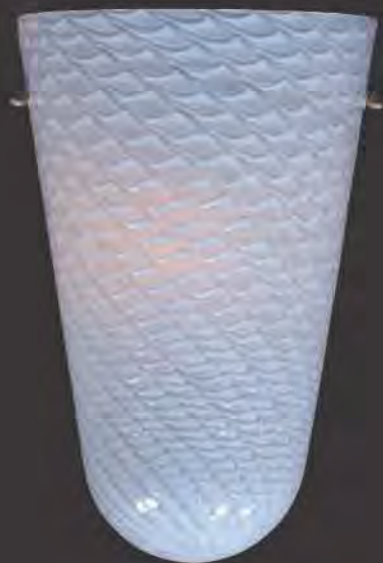

Bronze Finish Shown

SN/OI

MB E92061-38
CFL E93061-38