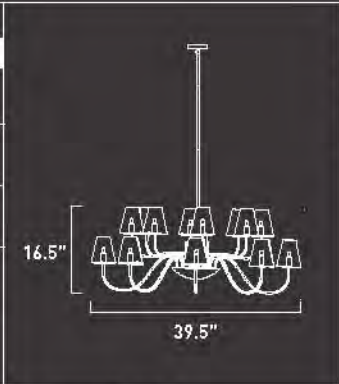

E20294-10*

16-Light Pendant

Finish: **Chrome**
Glass: **Clear**

Min OA: **23"**
Max OA: **46"**

16 x Max 40W G9
Xenon (Incl)

- Hallow Bi-Pin
- Clear
- 120V
- 500 Lumens

*Ships with 120" of wire, Three 12" stems & One 6" stem