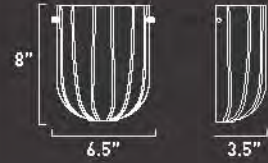

E20215-11,12
1-Light Wall Mount
Finish: Chrome Glass: See Image
HCO: 3.1"
1 x Max 60W CA Incandescent (Not Incl)
• B10   • Clear   • 672 Lumens

E20216-11,12
1-Light Wall Mount
Finish: Chrome Glass: See Image
HCO: 3.9"
1 x Max 60W CA Incandescent (Not Incl)
• B10   • Clear   • 672 Lumens