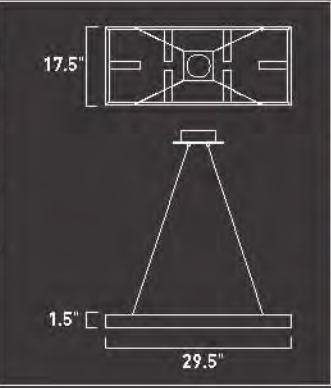

E20744-09
6-Light Pendant
Finish: **Brushed Alum**
Glass: **Frosted**
Min OA: **24"**
Max OA: **120"**
1 **120°**
6 x Max 40W G9
Xenon (Incl)

- Hollow Bi-Pin
- Frost
- 120W
- 500 Lumens