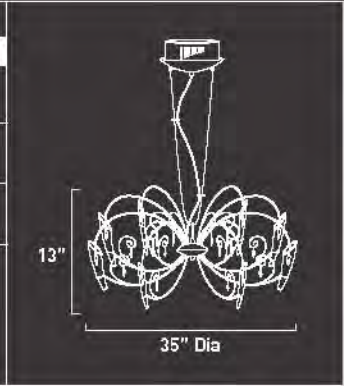

E20716-18*
8-Light Chandelier
Finish: Chrome Glass: Clear
Min OA: 36" Max OA: 120"
8 x Max 20W G4 Xenon (Incl)
• Bi-Pin   • Clear   • 12V   • 320 Lumens

*Ships with 140" of wire