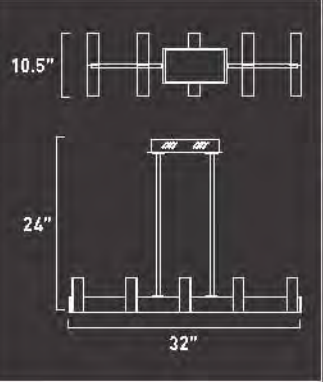

E20285-20
10-Light Pendant
Finish: Brushed Alum Shade: Clear Crystal
10 x Max 20W G4 Xenon (Incl)
• Bi-Pin   • Clear   • 12V   • 320 Lumens