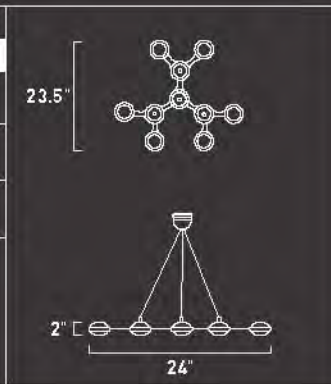

E20939-09
10-Light Pendant
Finish: Chrome Glass: Frosted
Min OA: 24" Max OA: 120"
10 x Max 20W G4 Xenon (Incl)
• Bi-Pin   • Clear   • 12V   • 320 Lumens