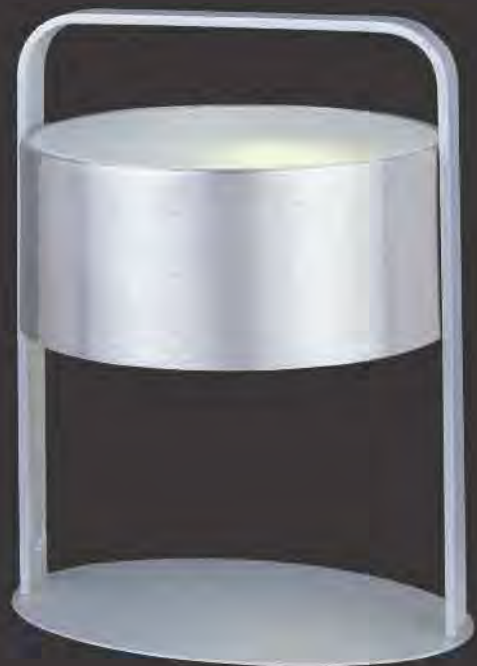

E22702-77*	
6-Light Pendant	
Finish:	Brushed Alum & Chrome
Glass:	Frosted
Min OA:	24"
Max OA:	120"
6 x Max 60W MB Incandescent (Not Incl)	
• A19 • Frost • 610 Lumens	

*Ships with 144" of wire

E22705-77	
1-Light Table Lamp	
Finish:	Brushed Alum & Chrome
Glass:	Frosted
1 x Max 26W GU24 Fluorescent (Incl)	
• Squat CFL • 10,000 Hours • 1,800 Lumens • 2700° Kelvin	

*Ships with 96" of wire