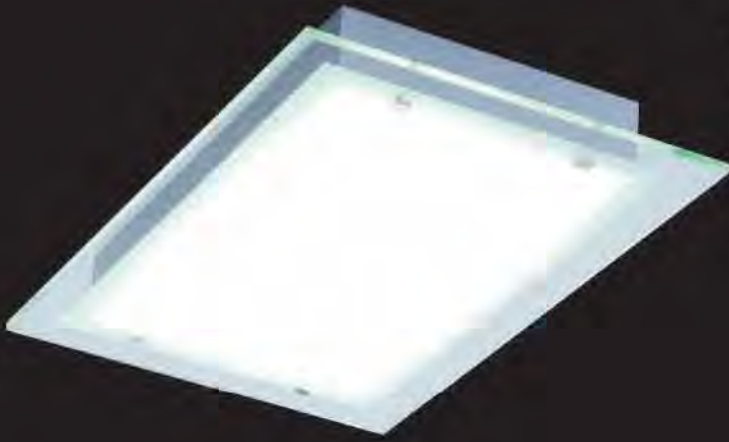

E22121-10
2-Light Flush Mount
Finish: Brushed Alum/Chrome
Glass: Clear White
2 x 36W 4 Pin Twin T5 2G11 Fluorescent (Incl)
• Hi-Lumen   • 10,000 Hours   • 2900 Lumens   • 2700° k