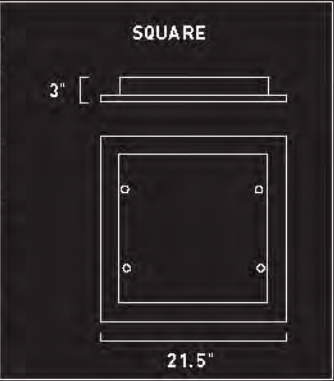

E22120-10
4-Light Flush Mount
Finish: Brushed Alum/Chrome
Glass: Clear White
4 x 36W 4 Pin Twin T5 2G11 Fluorescent (Incl)
• Hi-Lumen   • 10,000 Hours   • 2900 Lumens   • 2700° k