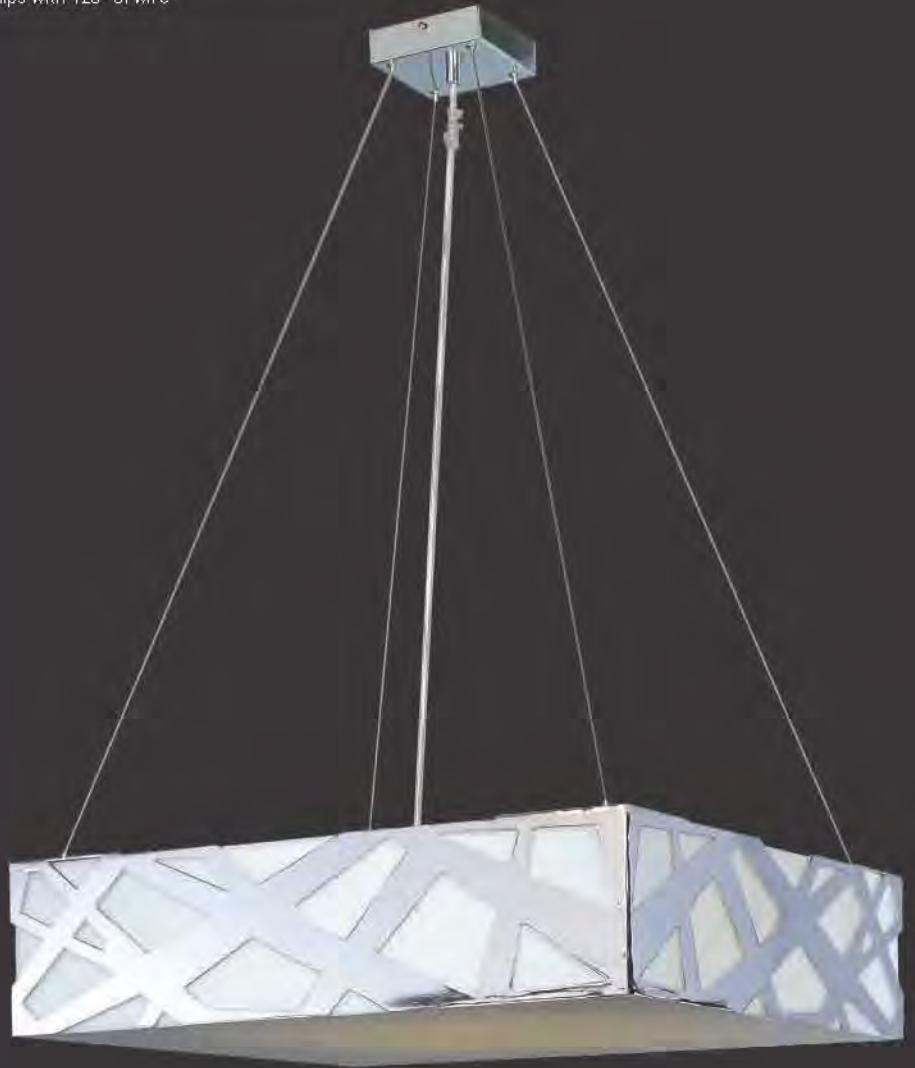

*Ships with 120" of wire

In a brilliant showcase of positive and negative space, Zion diffuses energy-saving fluorescent light through frosted acrylic panels encased by laser-cut chrome. Intersecting shards of chrome sprawl in a latticework of crystalline-like structures, offering a scintillating contrast to the Lucite lens beneath. The effect brings a pleasing softness to the sharp geometric lines.