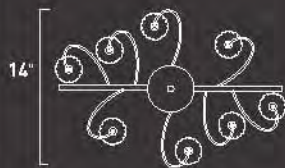

E20333-47

8-Light Flush Mount

Finish: **Brushed Bronze**

Glass: **Milos**

8 x Max 20W 12V G4

Xenon (Incl)

- Bi-Pin
- Clear
- 12V
- 320 Lumens

14"

6.5"