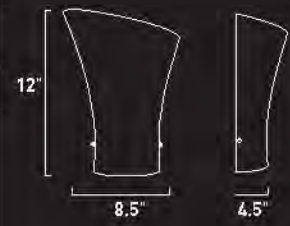

E20413-09
1- Light Wall Mount
Finish: Satin Nickel Glass: Opal White
HCO: 9.9"
1 x Max 60W CA Incandescent (Not Incl)
• B10   • Clear   • 672 Lumens