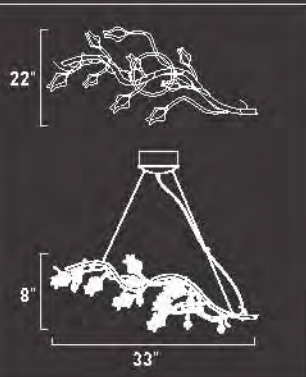

E22045-20
10-Light Pendant

Finish: **Brushed Bronze**
Glass: **Amber**

Min OA: **32"**
Max OA: **131"**

10 x Max 20W G4 12V
Xenon (Incl)

- Bi-Pin
- Frost
- 12V
- 300 Lumens

E22051-20
8-Light Pendant

Finish: **Brushed Bronze**
Glass: **Amber**

Min OA: **29"**
Max OA: **132.5"**

8 x Max 20W G4 12V
Xenon (Incl)

- Bi-Pin
- Frost
- 12V
- 300 Lumens