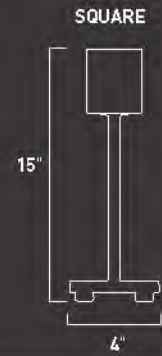

E22030-18*	
1-Light Table Lamp	
Finish: Chrome Glass: Iced Glass	
1 x Max 40W G9 Xenon (Incl)	
	• Hollow Bi-Pin • Frost • 120V • 500 Lumens