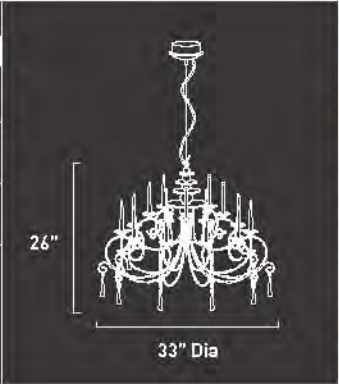

E20707-20*
15-Light Chandelier
Finish: Chrome Accent: Black Crystal
Min OA: 36" Max OA: 120"
15 x Max 10W G4 Xenon (Incl)   • Bi-Pin   • Clear   • 12V   • 120 Lumens