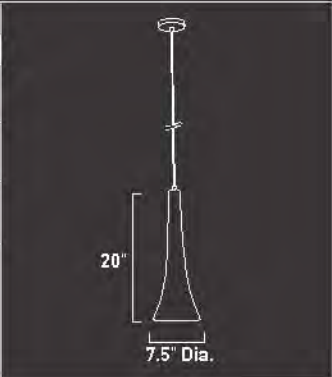

E20181-34	
1- Light Pendant	
Finish:	Chrome
Glass:	Sundae
Min OA:	36"
Max OA:	120"
1 x Max 60W CA	
Incandescent (Not Incl)	
	• B10 • Frost • 672 Lumens