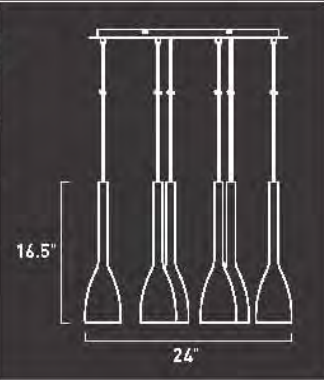

-01 White

-02 Black

AMPHORA

Like night and day, sun and moon—Amphora captures the beauty and power of opposites. A tall cylinder of frosted white glass emanating a soft white glow gently nestles a shorter opaque vase in black or red within the sleek curve of its body. The juxtaposition of contrasts and the complement of light and life illuminate the mind and the senses.