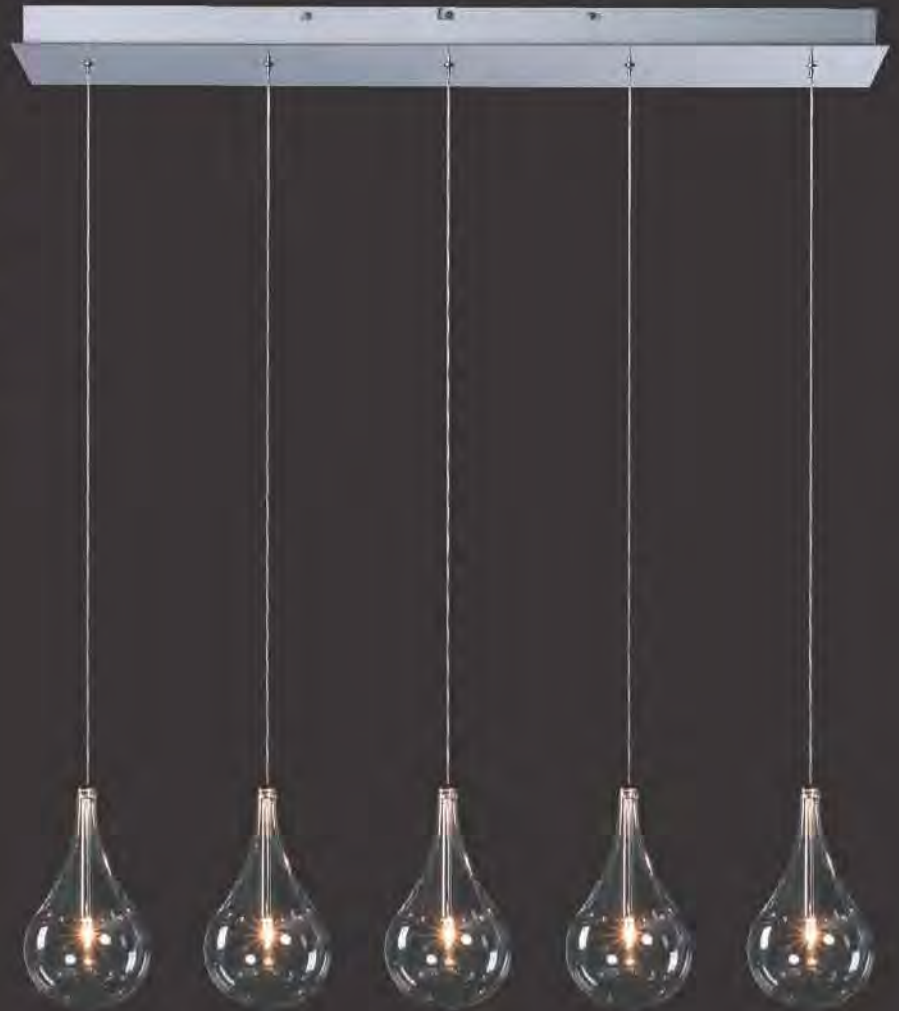

LARMES

A simple idea gracefully executed. Row upon row of clear oversized teardrops, mounted onto an extended chrome lamp holder that supports Xenon lamps sets the stage. Individually adjustable drops for custom stagger effects allow for dramatic impact. An added benefit of each drop being aircraft cable-suspended is the ability to adjust the overall height of the piece to fit the space. The overall result is stark and stunning.