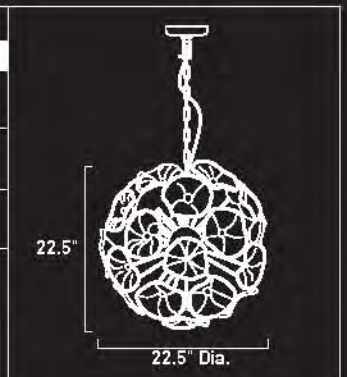

Contemporary design fuses with historic craftsmanship in this amazing ball of light, glass and chrome. The floral sphere is comprised of hand-formed, clear Murano glass petals mounted on individual arms, with simple spherical finials for the look of an illuminated hydrangea suspended in space. If you are looking to make a statement this beautiful accent speaks louder than words.

E22094-28*	
20-Light Pendant	
Finish:	Chrome
Glass:	Clear Murano
Min OA:	28"
Max OA:	130"
20 x Max 40W G9	
Xenon (Incl)	
	• Hallow Bi-Pin • Frost • 120V • 500 Lumens