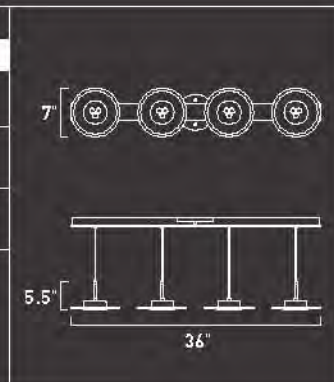

E20264-10

4-Light Pendant

Finish: **Chrome**
Glass: **Clear**

Min OA: **18"**
Max OA: **124"**

4 x 3W LED

LED (Incl)
• 3000° K
• 50,000 Hours
• 980 Total Lumens
• 75 CRI

Subtle and sleek, Hagen suspends thin disks of beveled glass from barely visible strands of filament. Each disk holds a cool LED light that plays across the surface of the glass and culminates in a crisp ring of beveled luminescence. In single and fourlight pendants, Hagen slips unobtrusively into contemporary, sophisticated settings. P