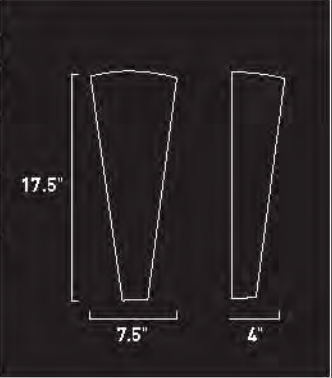

E20180-34
1-Light Wall Mount
Finish: Chrome Glass: Sundae
HCO: 5.1"
1 x Max 60W CA Incandescent (Not Incl)
• B10   • Clear   • 672 Lumens