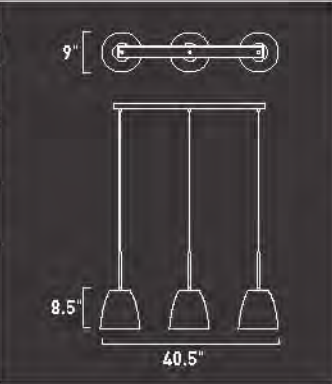

E22603-76*	
3-Light Pendant	
Finish:	Chrome
Glass:	Caramel Crème
Min OA:	22"
Max OA:	135"
3 x Max 100W MB Incandescent (Not Incl)	
	• A19 • Frost • 1150 Lumens