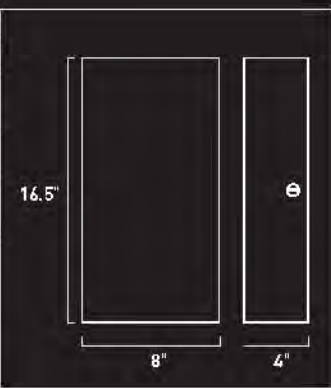

E20186-34
2-Light Wall Mount
Finish: Chrome Glass: Sundae
HCO: 8.2"
2 x Max 100W MB Incandescent (Not Incl)
• A19   • Clear   • 1150 Lumens