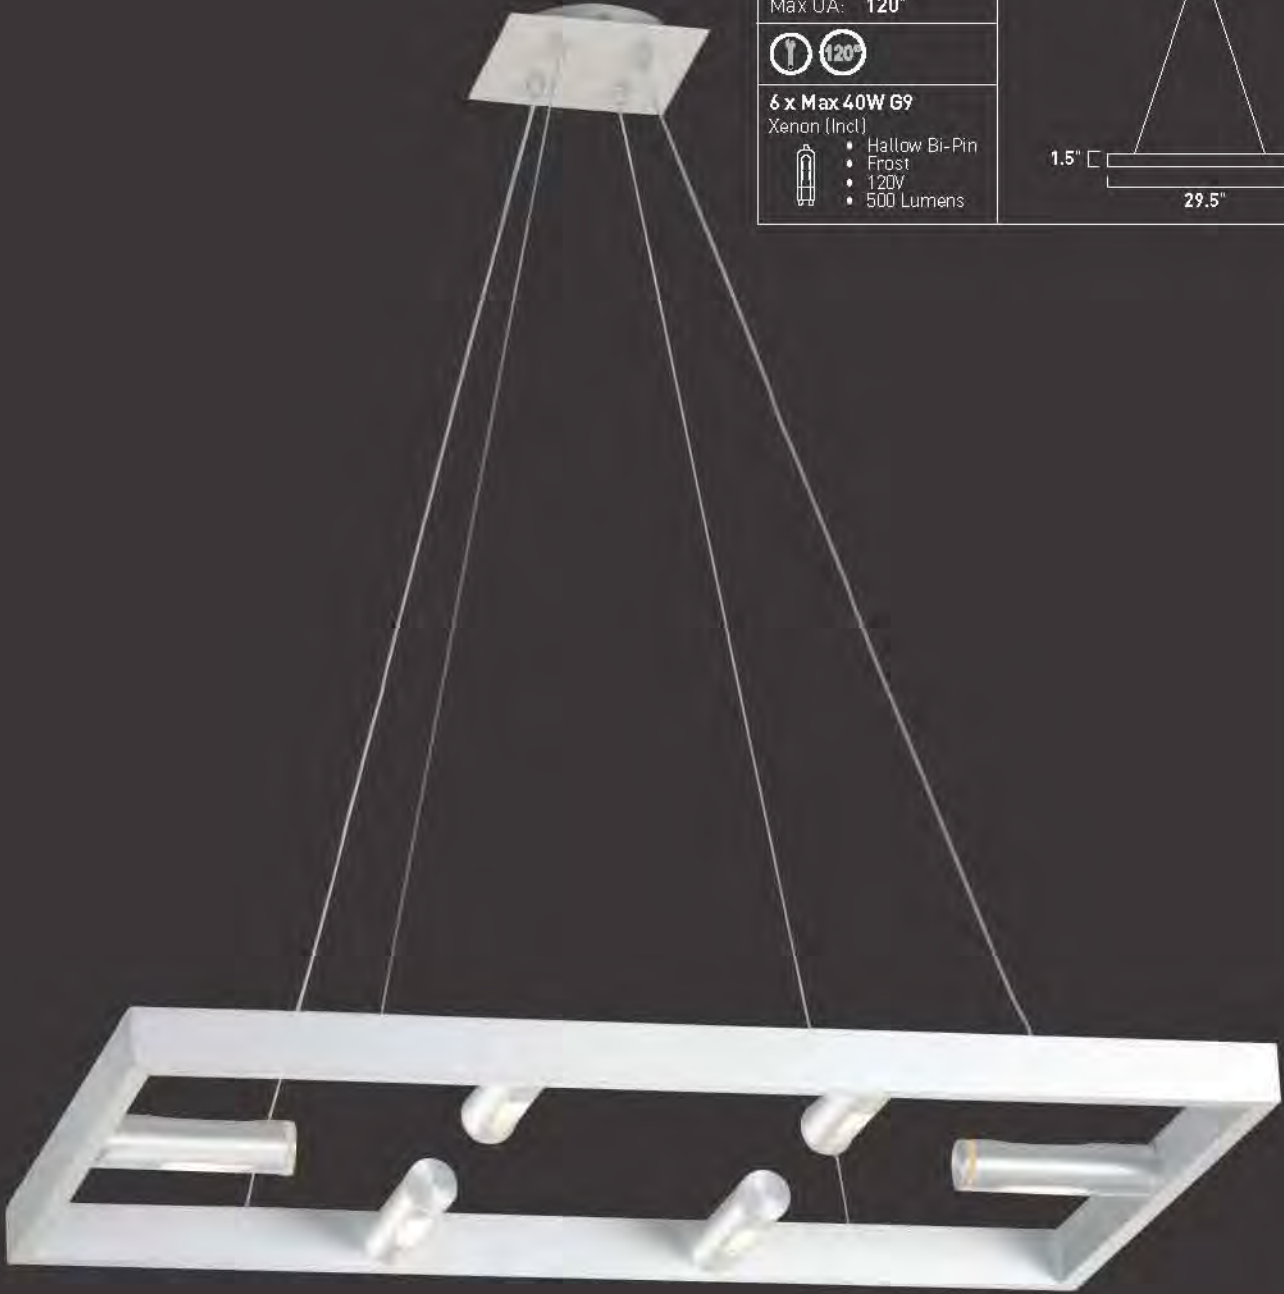

E20744-09
6-Light Pendant
Finish: **Brushed Alum**
Glass: **Frosted**
Min OA: **24"**
Max OA: **120"**
1 **120°**
6 x Max 40W G9
Xenon (Incl)

- Hollow Bi-Pin
- Frost
- 120W
- 500 Lumens