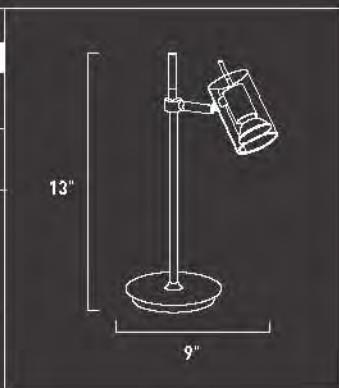

E22039-18*
1-Light Table Lamp
Finish: Chrome Glass: Clear
120°
1 x Max 50W GU10 Halogen (Incl)
• Reflector   • Clear   • 120V   • 1700 Lumens