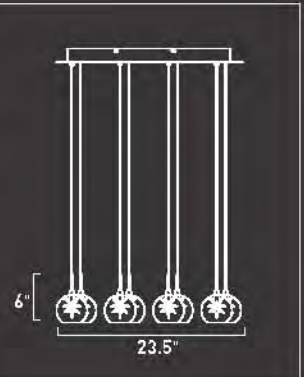

STARBURST

E20107-21,22,23,24,25,	
8-Light Pendant	
Finish: Satin Nickel	
Glass: See Image	
Min OA: 18"	
Max OA: 96"	
8 x Max 20WG4	
Xenon (Ind)	
• Bi-Pin • Clear • 12V • 320 Lumens