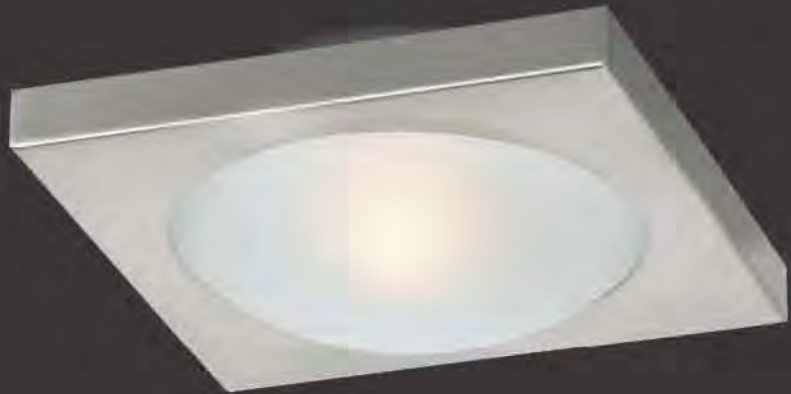

PICCOLO

E20530-09
1-LT Flush/Wall Mount
Finish: Satin Nickel Glass: Frosted White
HCO: 2.8"
1 x Max 40W G9 Xenon (Incl)
• Hollow Bi-Pin   • Frost   • 120V   • 500 Lumens