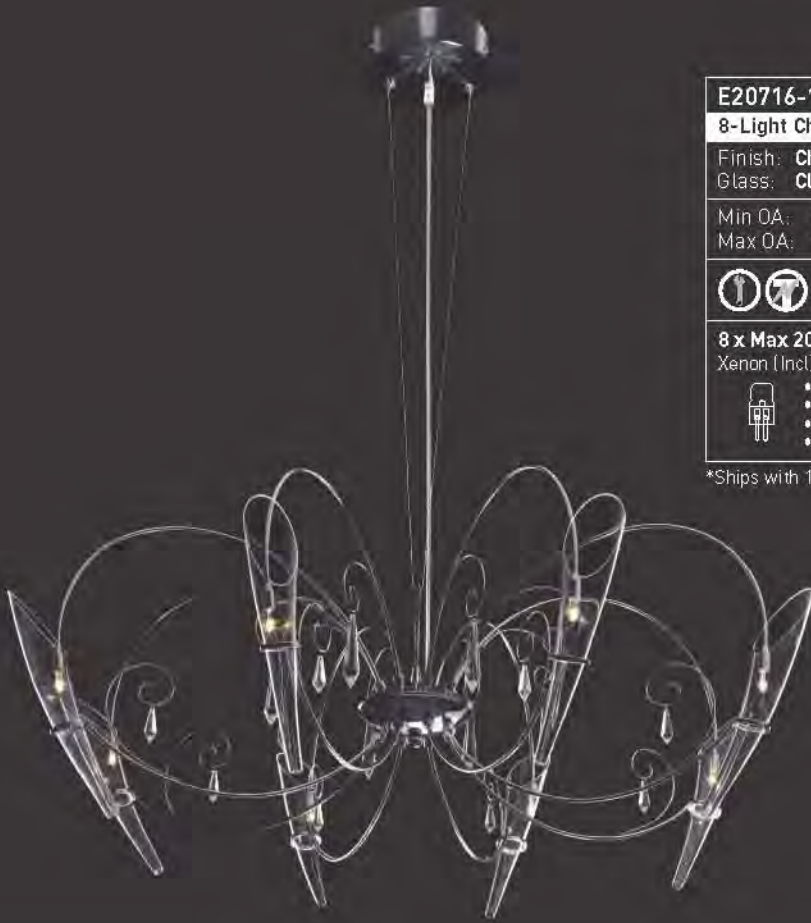

E20653-18	
6-Light Flush Mount	
Finish: Chrome Glass: Clear	
6 x Max 20W G4 Xenon (Incl) <ul style="list-style-type: none"> • Bi-Pin • Clear • 12V • 320 Lumens 	

The science of lighting makes a statement of contemporary and lavish scale. A perfect formula of hurricane shades intermixed with laboratory inspired glass accented with suspended crystal cones delivers on the promise of a future here and now. The exquisite chrome-plated ring provides a clean solution to suspension without any visible supplementary power cords to compromise the scientific design equation.

E20656-18
18-Light Pendant
Finish: Chrome Glass: Clear
Min OA: 36" Max OA: 120"

18 x Max 10W G4 Xenon(Incl)
 <ul style="list-style-type: none"> • Bi-Pin • Clear • 12V • 120 Lumens

BELLEZA

The ultra-contemporary tendril shapes of this hand-blown clear glass masterpiece are complemented by Egyptian crystals and steel-made chrome plated tubing. The tubing is hand formed into an elaborate scrollwork to compliment the conical glass lamp sheaths. On the practical side, this piece features strain relief engineering, low voltage, adjustable aircraft cable suspension for variable height and clear-jacketed visible power cord. Ideal for entryway or dining area, Belleza will make a statement that will be hard to forget.

E20715-18*
5-Light Chandelier
Finish: Chrome Glass: Clear
Min OA: 36" Max OA: 120"

5 x Max 20W G4 Xenon (Incl)
 <ul style="list-style-type: none"> • Bi-Pin • Clear • 12V • 320 Lumens

*Ships with 140" of wire