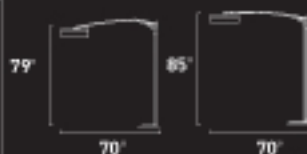

*Adjustable Counter Balance
*Ships with 144" of cord
*Shade: 21.5"D x 7" H