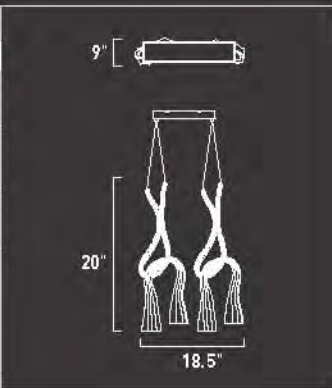

E20271-01,05
4-Light Pendant
Finish: Brushed Alum Glass: See Image
Min OA: 36" Max OA: 140"
4 x Max 20W G4 Xenon (Incl)   • Bi-Pin   • Clear   • 12V   • 320 Lumens

-05 Amber