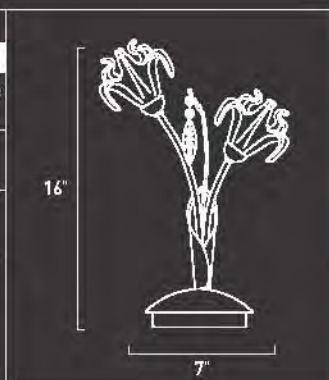

E22066-26*
2- Light Table Lamp
Finish: Antique Bronze Glass: Amber
2 x Max 35W G9 Xenon (Incl)
• Hollow Bi-Pin   • Frost   • 120V   • 500 Lumens