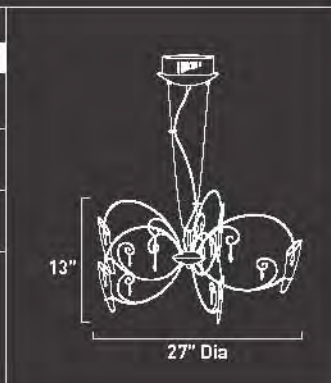

The ultra-contemporary tendril shapes of this hand-blown clear glass masterpiece are complemented by Egyptian crystals and steel-made chrome plated tubing. The tubing is hand formed into an elaborate scrollwork to compliment the conical glass lamp sheaths. On the practical side, this piece features strain relief engineering, low voltage, adjustable aircraft cable suspension for variable height and clear-jacketed visible power cord. Ideal for entryway or dining area, Belleza will make a statement that will be hard to forget.

E20715-18*
5-Light Chandelier
Finish: Chrome Glass: Clear
Min OA: 36" Max OA: 120"
5 x Max 20W G4 Xenon (Incl)
• Bi-Pin   • Clear   • 12V   • 320 Lumens