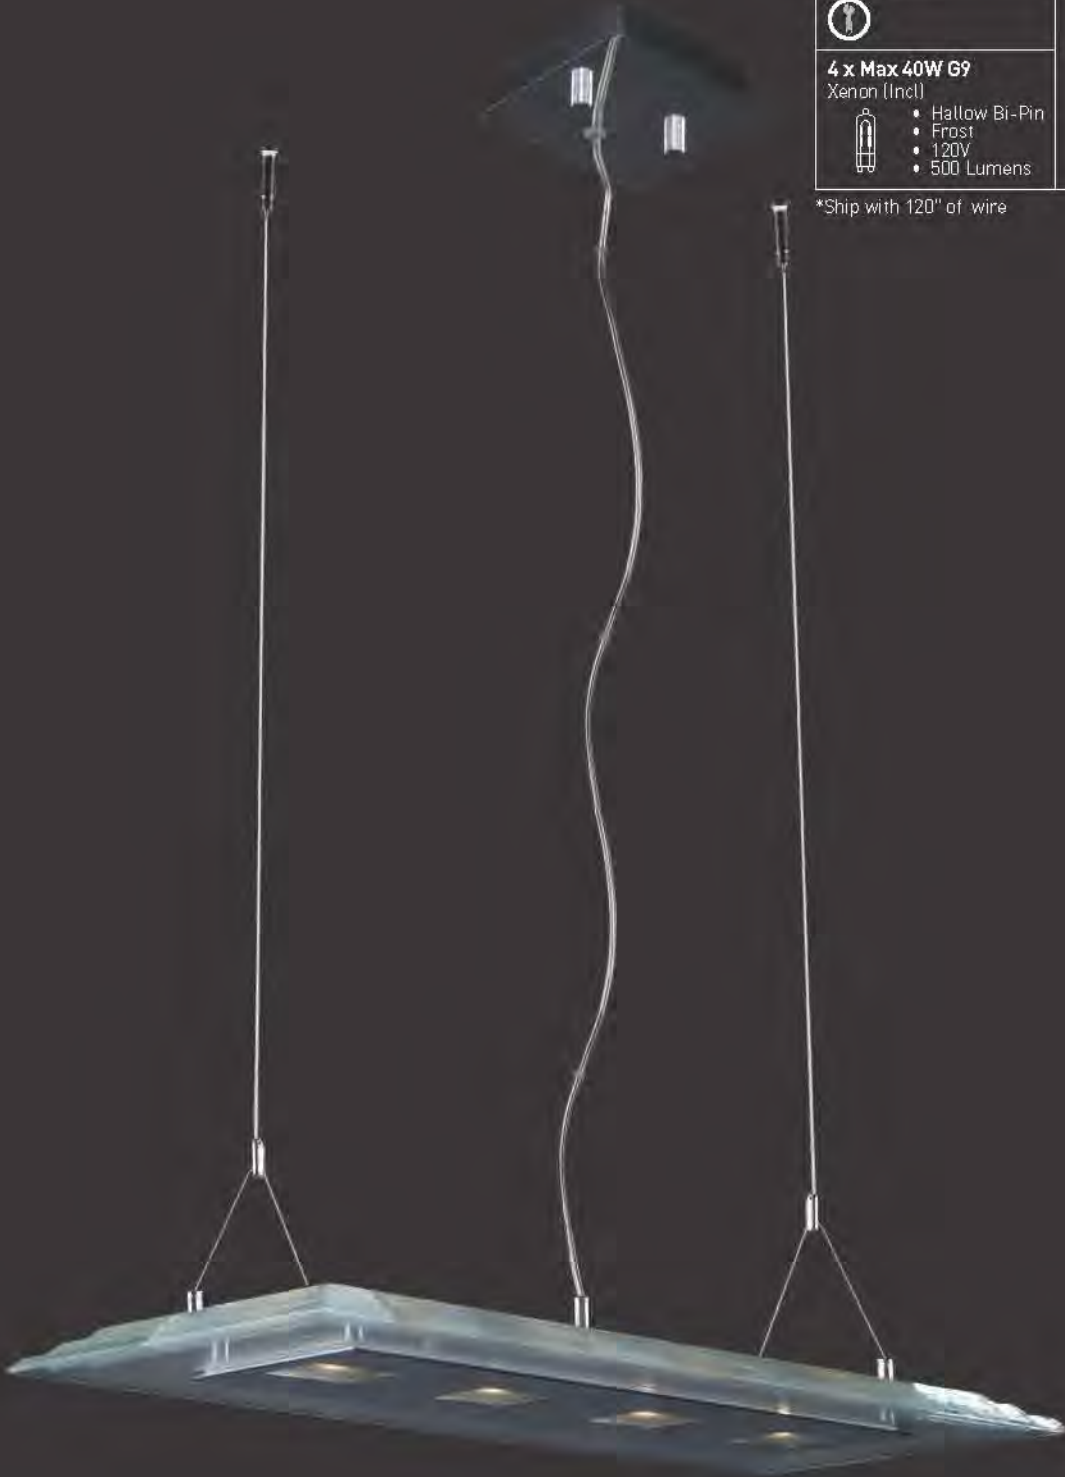

Stark and dramatic at the same time, this engineering marvel is made up of 3 levels of stacked thick beveled glass completely hung on a chrome housing that contains the Xenon lamps. The perfect application for a modern kitchen or a workstation in the distant future, the impression it gives is out of this world.