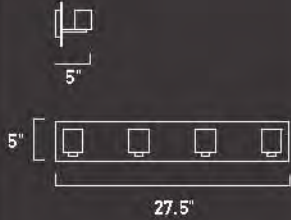

E22170-18
4-Light Wall Mount
Finish: Chrome Glass: Iced Glass
HCO: 4.7"
4 x Max 40W G9 Xenon (Incl)
• Hallow Bi-Pin   • Frost   • 120V   • 500 Lumens