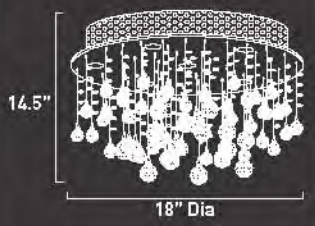

CASCADA

E20791-20
6-Light Flush Mount
Finish: **Chrome**
Accent: **Egyptian Crystal**

6 x Max 50W GU10
Halogen (Incl)

- Reflector
- Clear
- 120V
- 1700 Lumens