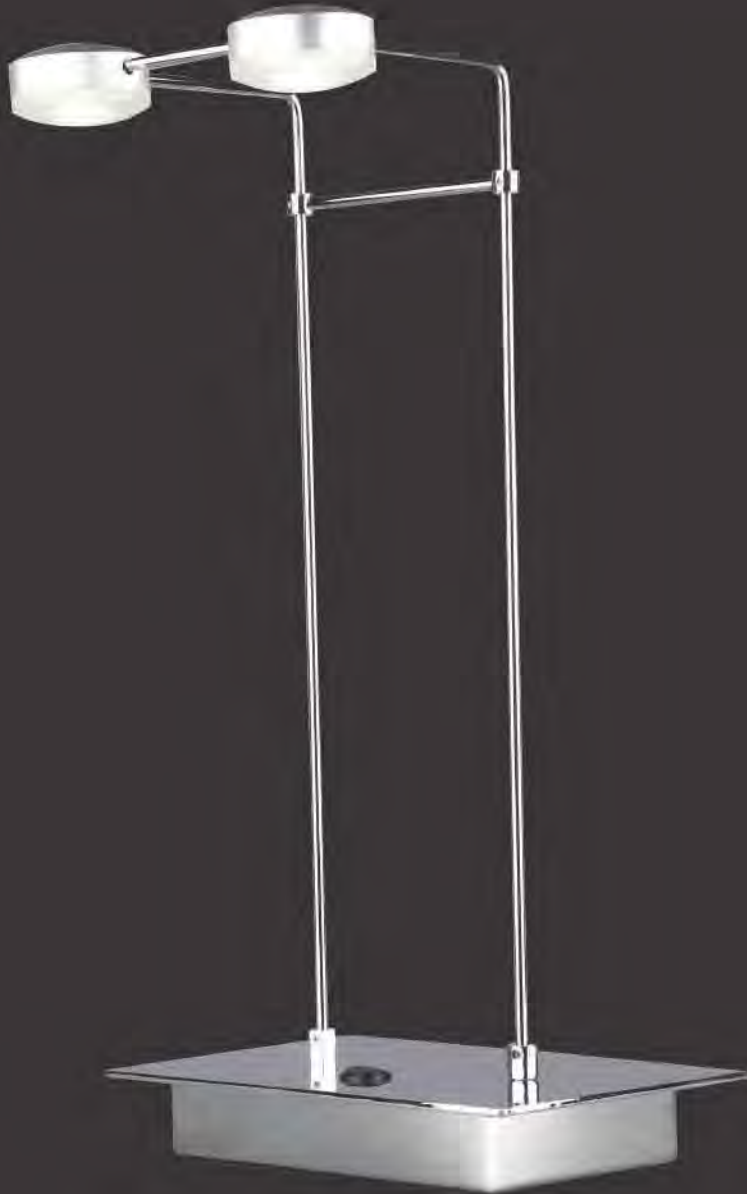

E20012-11*	
1-Light Desk Lamp	
Finish: Satin Nickel Glass: Matte White	
1 x Max 40W G9 Xenon (Incl)	
	<ul style="list-style-type: none"> • Hollow Bi-Pin • Frost • 120V • 500 Lumens

*Ships with 96" of Cord

Finish: **Polished Black**

1 x 5W LED
 Led included
 • 3500 K
 • 50,000 Hours
 • 420 Total Lumens
 • 84 Lm/W
 • 73 CRI

*Ships with 79" of Cord

Like the sensuous notes of a symphonic melody, Sax floats and curves through space with grace and finesse. A singular sliver of glossy white or black rises from a discreet base and sweeps up in an elegant arc where it conceals a thin LED. The sleek design and lack of obvious hardware make this unique desk lamp music for the eyes.

LINDS

E20962-10*	
2-Light Table Lamp	
Finish: Polished Chrome	
2 x 3W LED Led included <ul style="list-style-type: none"> • 3000* K • 50,000 Hours • 270 Total Lumens 	

*6.5' of Cord

Atop a transparent base, slender metal bars rise from a thin chrome plate that appears to float unanchored across the desk. Straight and true, the narrow tubes climb vertically before making a final right angle. The balancing act culminates in two LED lights towering overhead and to shine on the task at hand.