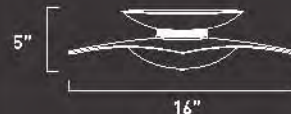

CURVA

E20525-10
3-Light Flush Mount
Finish: **Chrome**
Glass: **Clear/Frosted**

3 x Max 50W G9
Xenon (Incl)

- Hollow Bi-Pin
- Frost
- 120V
- 700 Lumens

SQUARE

Inspired by our visions of visitors from other galaxies, Curva is a study in minimalist design and maximum functionality. In every aspect of its conceptual elegance, the perfectly proportioned curves and exquisitely selected materials harken to the deco interpretation of our modern age. The thick, beveled, polished glass stream merges perfectly with the opal bent glass shade. The brushed steel and chrome support hardware complete the statement with utilitarian simplicity.