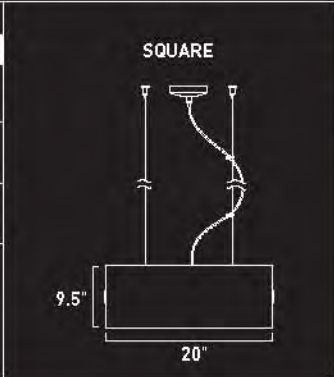

E20464-02
3- Light Pendant
Finish: Chrome Glass: Frosted
Min OA: 24" Max OA: 120"
3 x Max 100W MB Incandescent (Not Incl)
• A19   • Frost   • 1150 Lumens