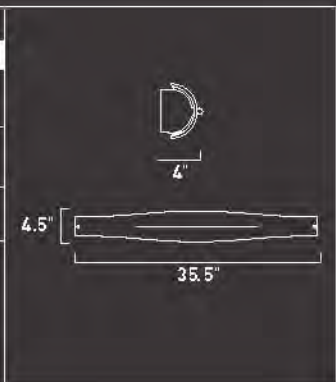

E22322-61
1- Light Wall Mount
Finish: Chrome Shade: White Acrylic
HCO: 4"
1 x Max 21W Linear T5 Fluorescent (Incl)
• 20,000 Hours   • 2100 Lumens   • 4200° K