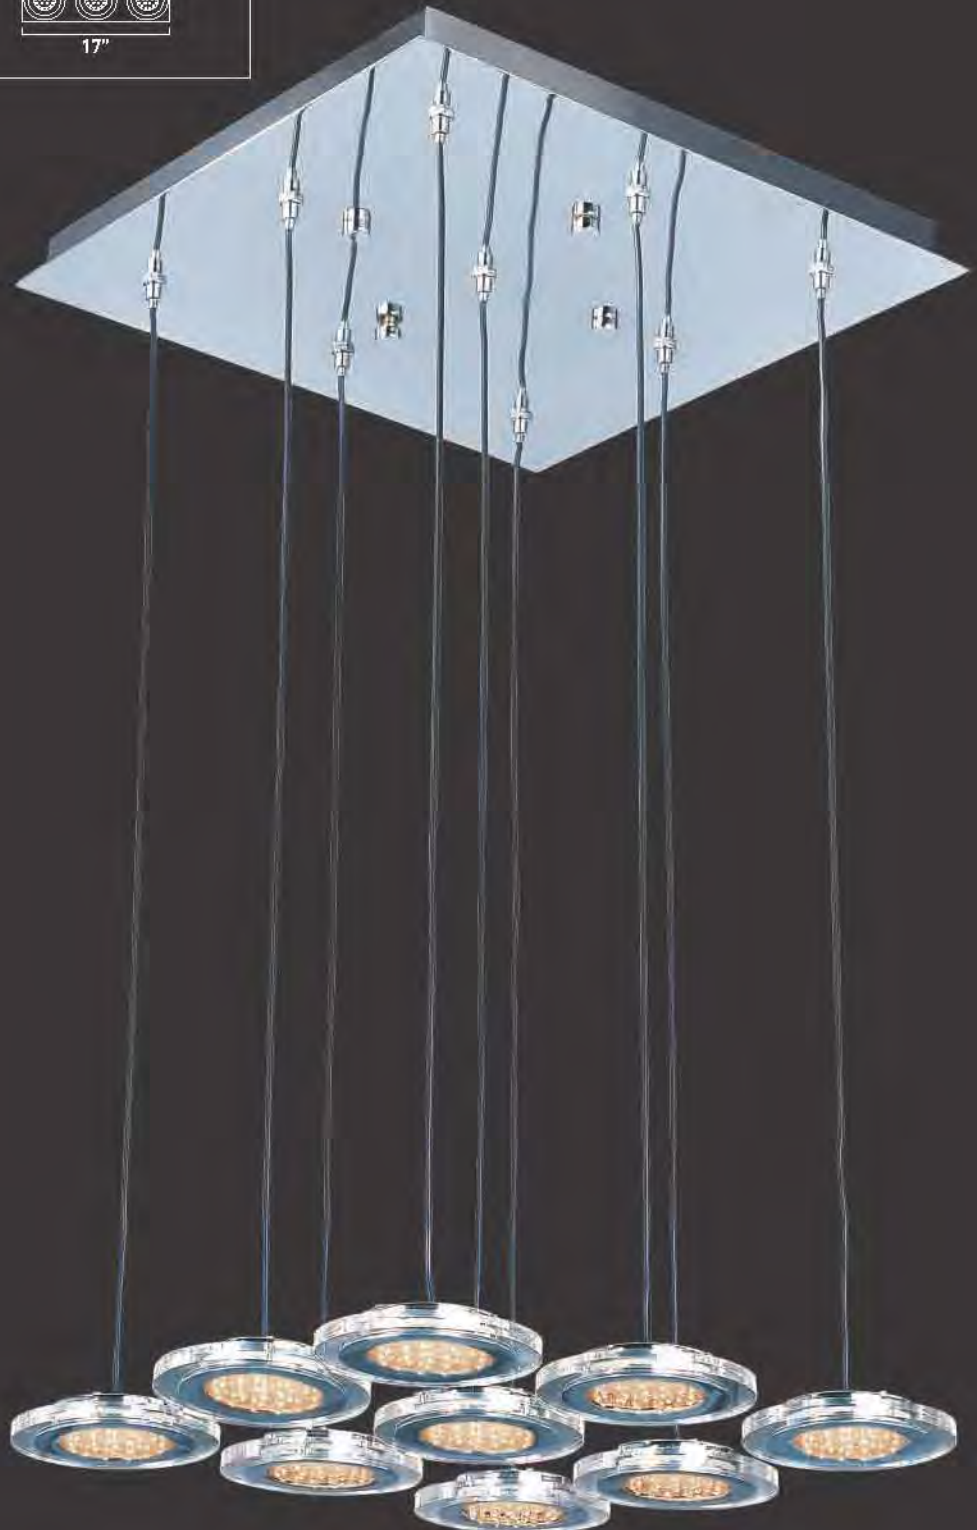

E30078-18
9-Light Pendant
Finish: Chrome Glass: Clear Acrylic
Min OA: 12" Max OA: 120"
9 x 1.25W LED LED (Incl) • 3000° K • 50,000 Hours • 885 Total Lumens • 70 CRI