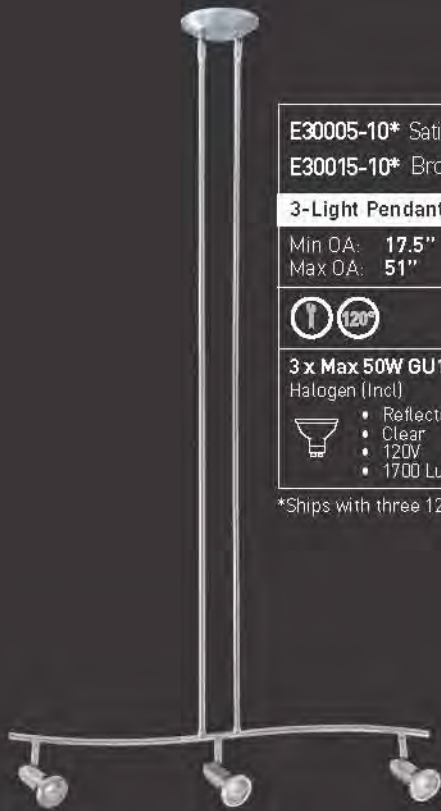

Satin Nickel Finish Shown

E30005-10* Satin Nickel E30015-10* Bronze	
3-Light Pendant	
Min OA: 17.5" Max OA: 51"	
3 x Max 50W GU10 Halogen (Incl) • Reflector • Clear • 120V • 1700 Lumens	

*Ships with three 12" stems and one 6" stem

ARGON