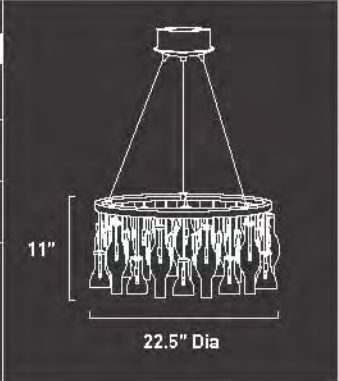

E20117-18
16-Light Pendant
Finish: Chrome Glass: Clear Glass
Min OA: 18" Max OA: 120"
 
16 x Max 10W G4 Xenon (Incl) <ul style="list-style-type: none"> • Bi-Pin • Clear • Clear • 120 Lumens

LAB

E20655-18	
3-Light Wall Mount	
Finish: Chrome Glass: Clear	
HCO: 3.5"	
3 x Max 10W G4 Xenon (Incl) <ul style="list-style-type: none"> • Bi-Pin • Clear • 12V • 120 Lumens 	

E20653-18	
6-Light Flush Mount	
Finish: Chrome Glass: Clear	
6 x Max 20W G4 Xenon (Incl) <ul style="list-style-type: none"> • Bi-Pin • Clear • 12V • 320 Lumens 	

The science of lighting makes a statement of contemporary and lavish scale. A perfect formula of hurricane shades intermixed with laboratory inspired glass accented with suspended crystal cones delivers on the promise of a future here and now. The exquisite chrome-plated ring provides a clean solution to suspension without any visible supplementary power cords to compromise the scientific design equation.

E20656-18
18-Light Pendant
Finish: Chrome Glass: Clear
Min OA: 36" Max OA: 120"

18 x Max 10W G4 Xenon(Incl)
 <ul style="list-style-type: none"> • Bi-Pin • Clear • 12V • 120 Lumens

BELLEZA

The ultra-contemporary tendril shapes of this hand-blown clear glass masterpiece are complemented by Egyptian crystals and steel-made chrome plated tubing. The tubing is hand formed into an elaborate scrollwork to compliment the conical glass lamp sheaths. On the practical side, this piece features strain relief engineering, low voltage, adjustable aircraft cable suspension for variable height and clear-jacketed visible power cord. Ideal for entryway or dining area, Belleza will make a statement that will be hard to forget.