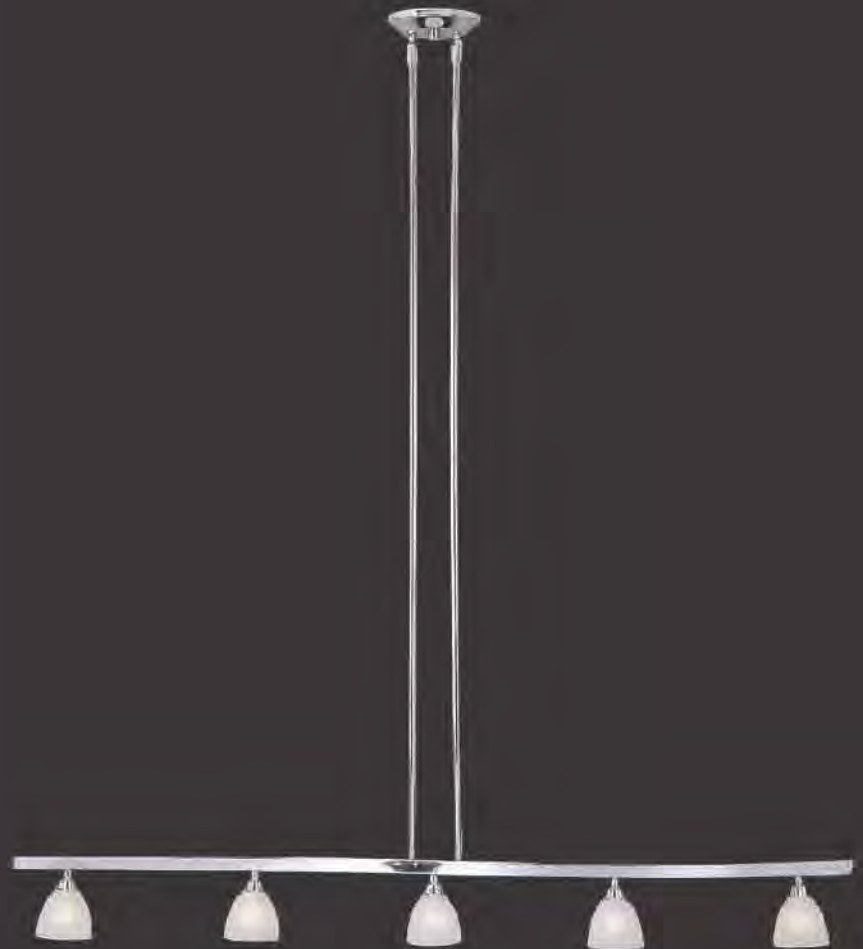

Chrome Finish Shown

Minimalism on a grand scale at a reasonable price. Available in chrome or bronze finishes, Fuse features a gracefully curved suspending bar that holds a series of frosted glass lamp shades in perfect balance. 40w illumination makes it the perfect application for work space of high traffic areas.