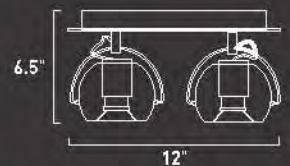

SQUARE

Cypher offers the ultimate in beauty and control. Never has directional lighting blended intelligence and inspiration so flawlessly. Thick orbs of halogen light swivel 360 degrees for unlimited lighting options and hang from satin nickel telescoping tubes adding yet another level of control. Available with four or eight heads, Cypher maximizes any room's lighting possibilities.