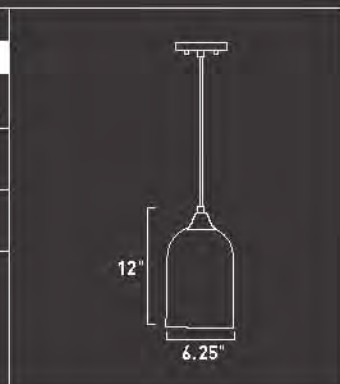

E20203-42
1-Light Pendant
Finish: Satin Nickel Glass: Amber Speckle
Min OA: 18" Max OA: 120"
1 x Max 100W MB
• A19   • Clear   • 1150 Lumens