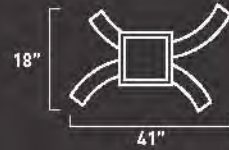

E20804-20*
10-Light Pendant
Finish: **Chrome**
Accent: **Egyptian Crystal**
Min OA: **48"**
Max OA: **120"**

10 x Max 20W 2 Pin MR11
Halogen (Incl)

- Reflector
- Clear
- 12V
- 700 Lumens