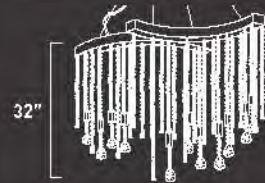

E20804-20*
10-Light Pendant
Finish: **Chrome**
Accent: **Egyptian Crystal**
Min OA: **48"**
Max OA: **120"**

10 x Max 20W 2 Pin MR11
Halogen (Incl)

- Reflector
- Clear
- 12V
- 700 Lumens