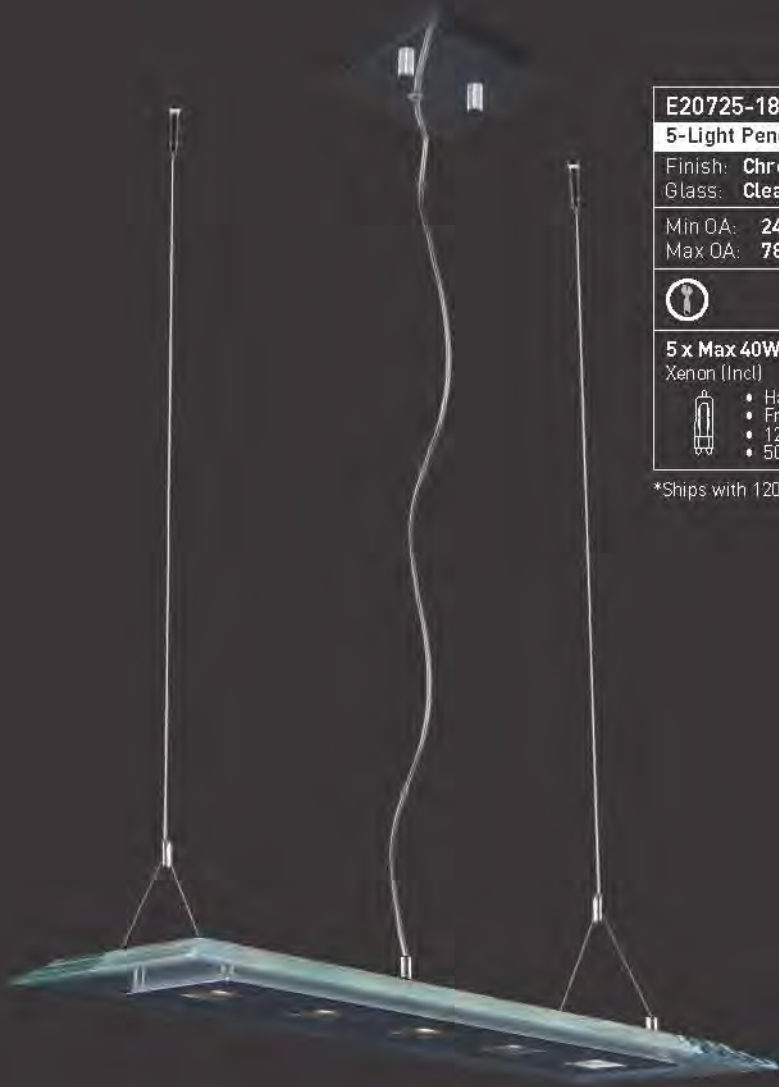

Stark and dramatic at the same time, this engineering marvel is made up of 3 levels of stacked thick beveled glass completely hung on a chrome housing that contains the Xenon lamps. The perfect application for a modern kitchen or a workstation in the distant future, the impression it gives is out of this world.

STRATO

E20724-18*	
4-Light Pendant	
Finish:	Chrome
Glass:	Clear
Min OA:	24"
Max OA:	78"
①	
4 x Max 40W G9 Xenon (Incl.)	
	<ul style="list-style-type: none"> • Hollow Bi-Pin • Frost • 120V • 500 Lumens

* Ships with 120" of wire

E20721-18	
1-Light Wall Mount	
Finish:	Chrome
Glass:	Clear
HCO:	2.4"
①	
1 x Max 40W G9 Xenon (Incl.)	
	<ul style="list-style-type: none"> • Hollow Bi-Pin • Frost • 120V • 500 Lumens

E20725-18*
5-Light Pendant
Finish: Chrome Glass: Clear
Min OA: 24" Max OA: 78"