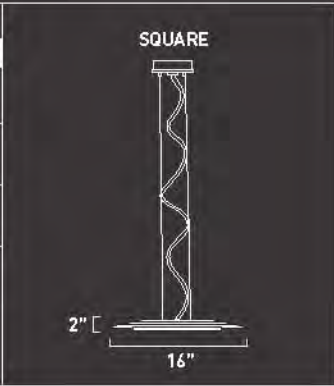

STRATO

E20724-18*	
4-Light Pendant	
Finish:	Chrome
Glass:	Clear
Min OA:	24"
Max OA:	78"
①	
4 x Max 40W G9 Xenon (Incl.)	
	• Hollow Bi-Pin • Frost • 120V • 500 Lumens

* Ships with 120" of wire