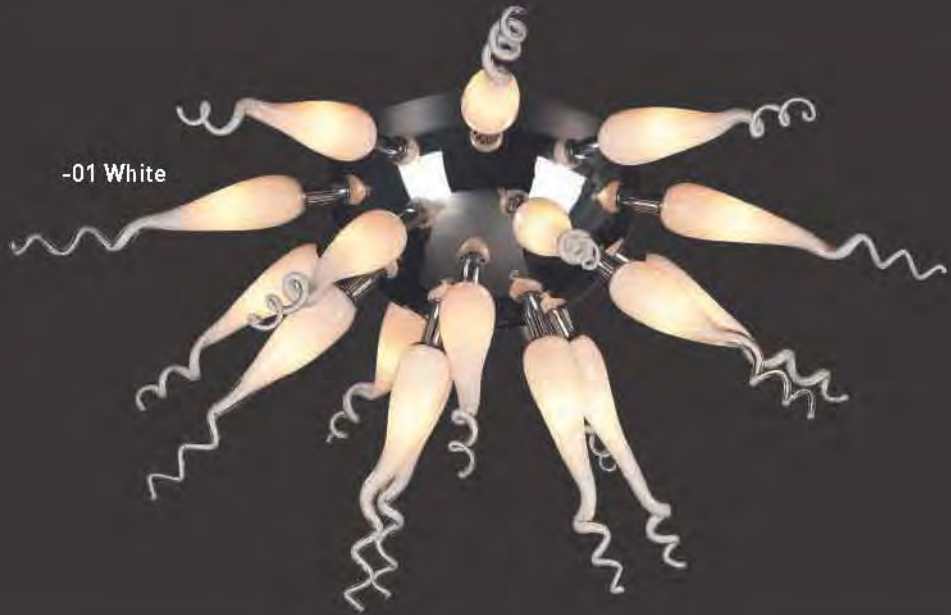

SOLARA 1

E20004-01,03	
18-Light Flush Mount	
Finish: Chrome	
Glass: See Image	
18 x Max 25W G9 120V Xenon (Incl)	
	• Hollow Bi-Pin • Frost • 120V • 240 Lumens

-01 White

E20015-01,47*	
1-Light Table Lamp	
Glass: See Image	
1 x Max 60W CA Incandescent (Not Incl)	
	• General Service • B10 • Clear • 672 Lumens

*Ships with 96" cord