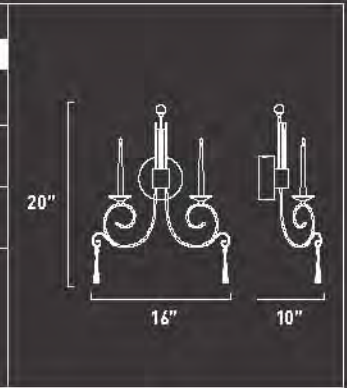

E20709-20
2-Light Wall Mount
Finish: Chrome Accent: Black Crystal
HCO: 6.3"
2 x Max 20W G4 Xenon (Incl)   • Bi-Pin   • Clear   • 12V   • 320 Lumens