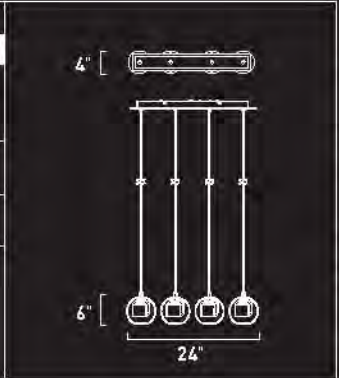

E20056-10
4-Light Pendant
Finish: Chrome/Satin Nickel
Glass: Clear/White
Min OA: 18"
Max OA: 120"
4 x Max 20W G4 Xenon (Incl)
• Bi-Pin   • Clear   • 12V   • 320 Lumens