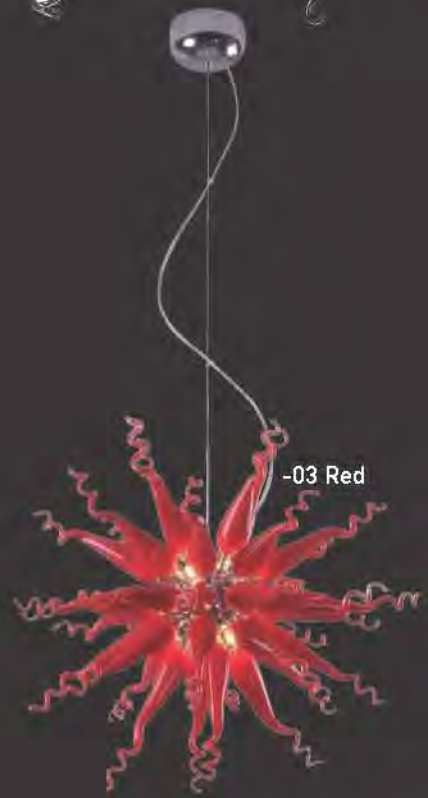

E20003-01,02,03*
8-Light Pendant
Finish: Chrome Glass: See Image
Min OA: 41" Max OA: 120"
8 x Max 20W G4 Xenon (Incl)   • Bi-Pin   • Frost   • 12V   • 300 Lumens

*36 pieces of glass, Light bulbs on the outside of glass

-03 Red