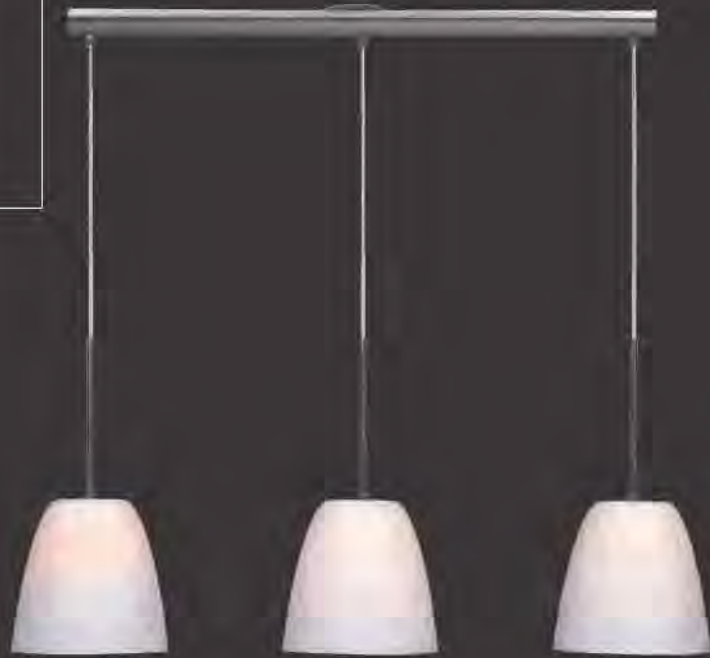

E22603-76*	
3-Light Pendant	
Finish:	Chrome
Glass:	Caramel Crème
Min OA:	22"
Max OA:	135"
3 x Max 100W MB Incandescent (Not Incl)	
	• A19 • Frost • 1150 Lumens