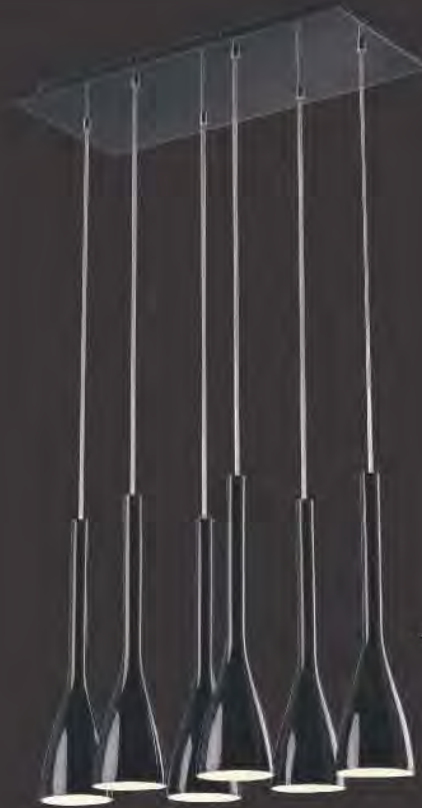

E20073-01,02,03	
5-Light Pendant	
Finish:	Satin Nickel
Glass:	See Image
Min OA:	36"
Max OA:	120"
5 x Max 60W CA	
Incandescent (Not Incl)	
• B10 • Frost • 672 Lumens	

E20074-01,02	
6-Light Pendant	
Finish:	Satin Nickel
Glass:	See Image
Min OA:	36"
Max OA:	120"
6 x Max 60W CA	
Incandescent (Not Incl)	
• B10 • Frost • 672 Lumens	

-02 Black