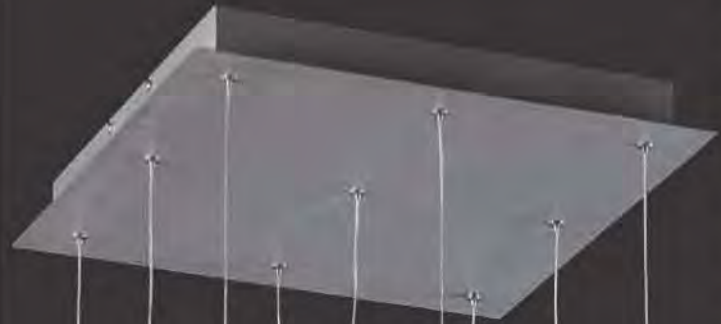

E20106-21,22,23,24,25

9-Light Pendant

Finish: **Satin Nickel**

Glass: **See Image**

Min OA: **18"**

Max OA: **96"**

9 x Max 20W G4

Xenon (Incl)

- Bi-Pin
- Clear
- 12V
- 320 Lumens

SQUARE

STARBURST