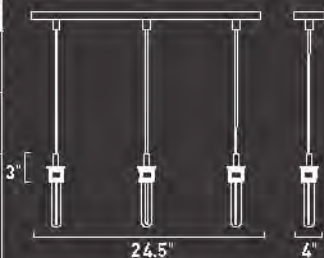

3-Light Pendant Frame

Min OA: 24"
Max OA: 120"

3 x 13W 4-Pin Quad T4
Fluorescent (Not Included)

- 2700° K
- 650 Lumens
- 10,000 Rated Hours