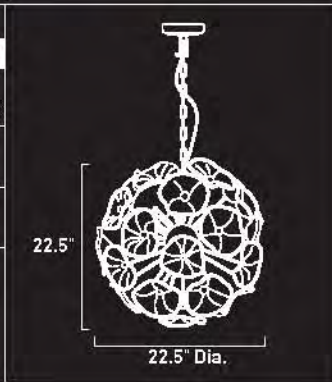

E22094-26*	
20 - Light Pendant	
Finish: Bronze Glass: Amber Murano	
Min OA: 28" Max OA: 130"	
	120°
20 x Max 40W G9 Xenon (Incl)	
	• Hollow Bi-Pin • Frost • 120V • 500 Lumens