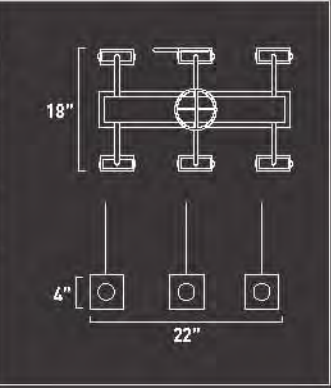

E30509-20
9-Light Pendant
Finish: Chrome Glass: Optic Crystal*
Min OA: 18" Max OA: 120"
9 x Max 20W G4 Xenon (Incl)
• Bi-Pin   • Clear   • 12V   • 320 Lumens