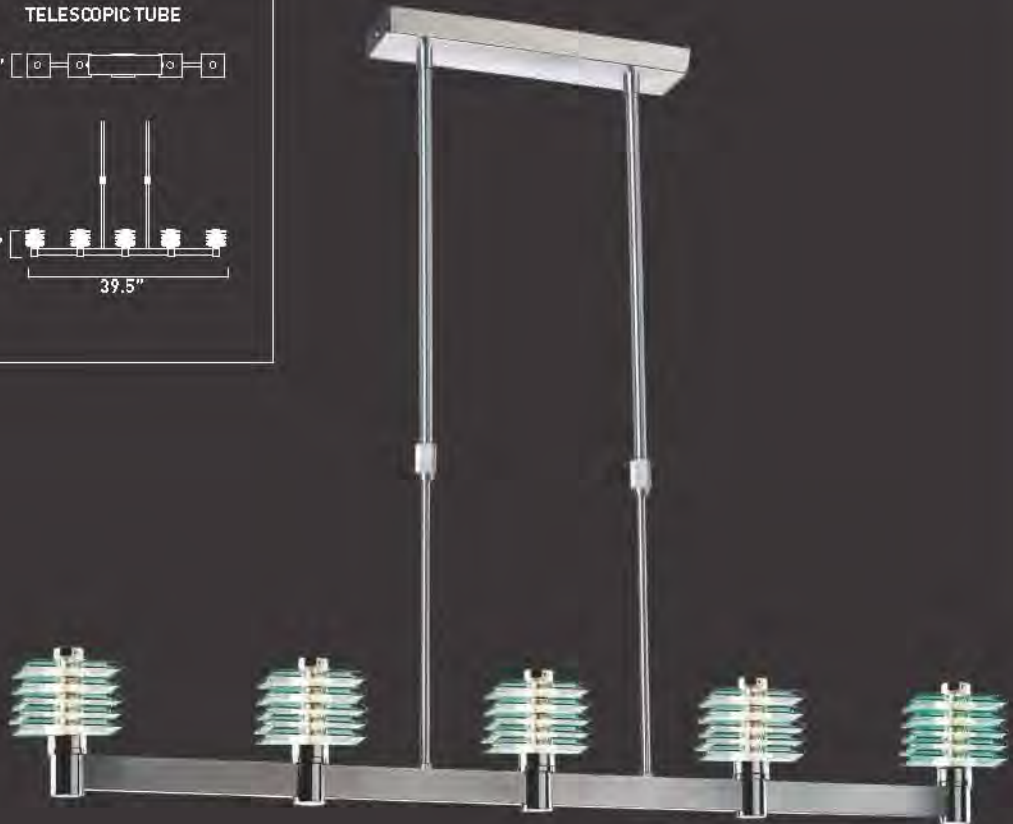

E30405-18
5-Light Pendant
Finish: Chrome & Brushed Alum
Glass: Clear
Min OA: 21.5"
Max OA: 39.5"
5 x Max 40W G9 Xenon (Incl)
• Hallow Bi-Pin   • Frost   • 120V   • 500 Lumens