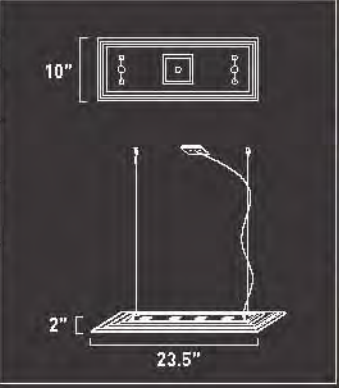

E20726-18*
4-Light Pendant
Finish: Chrome Glass: Clear
Min OA: 24" Max OA: 78"
4 x Max 40W G9 Xenon (Incl)
• Hallow Bi-Pin   • Frost   • 120V   • 500 Lumens