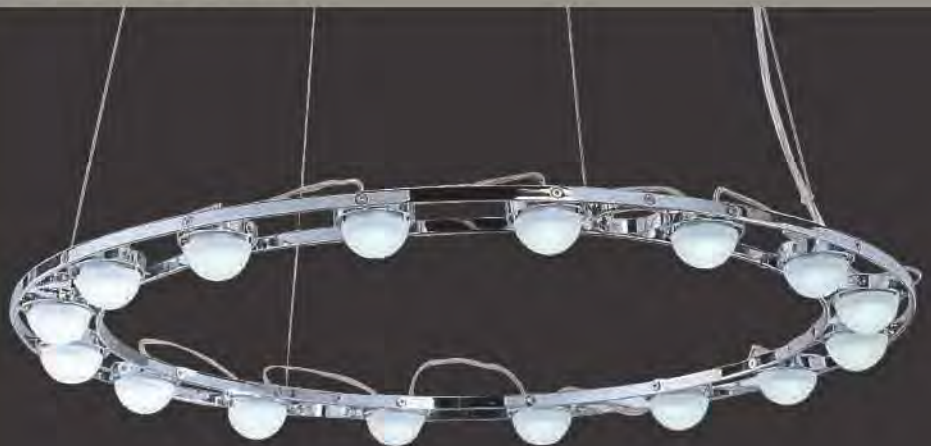

E20900-10*
3-Light LED Table Lamp

Finish: **Chrome**
 Glass: **Frosted**

3 x 1W LED
 Led included

- 3500°K
- 50,000 Hours
- 262 Total Lumens
- 72 CRI

*Ships with 8' of cord, Adjustable Lens.

E20909-10*
16-Light LED Pendant

Finish: **Chrome**
 Glass: **Frosted**

Min OA: **20"**
 Max OA: **120.5"**

16 x 1W LED
 Led included

- 3500°K
- 50,000 Hours
- 1398 Total Lumens
- 72 CRI

*Adjustable Lens.

Sleek styling meets ultimate control. Jasper's smart design and numerous style options incorporate multiple, individually adjustable, LED lights for a maximum effect. Each desk lamp, wall sconce, and pendant becomes a new work of art and a new source of light with every swivel of the glossy chrome casings.