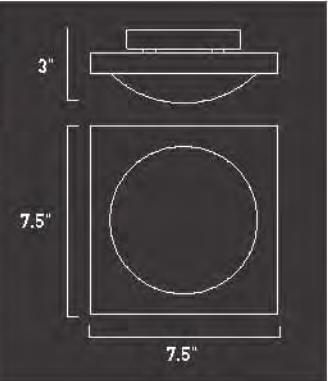

PICCOLO

E20530-09
1-LT Flush/Wall Mount
Finish: Satin Nickel Glass: Frosted White
HCO: 2.8"
1 x Max 40W G9 Xenon (Incl)
• Hollow Bi-Pin   • Frost   • 120V   • 500 Lumens