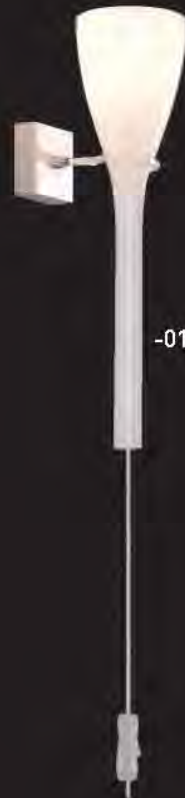

-01 White

E20075-01,02,03,04*	
1-Light Wall Pinup	
Finish:	Chrome
Glass:	See Image
HCO:	4.92"
1 x Max 60W CA	
Incandescent (Not Incl)	
• B10 • Frost • 672 Lumens