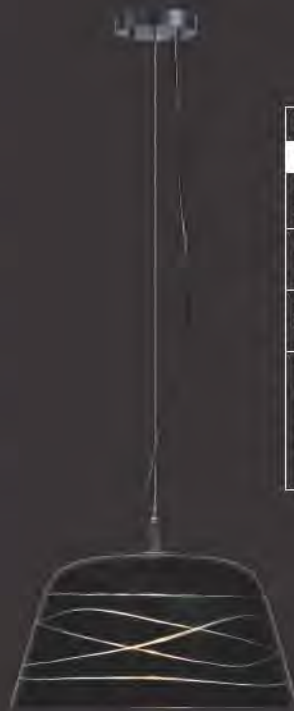

HUE

E20211-50
1-Light Pendant
Finish: Bronze Glass: Black Amber Swirl
Min OA: 18" Max OA: 120"
1 x Max 100W MB G30 Incandescent (Not Included)
• G30   • Globe Light   • White   • 1550 Total Lumens