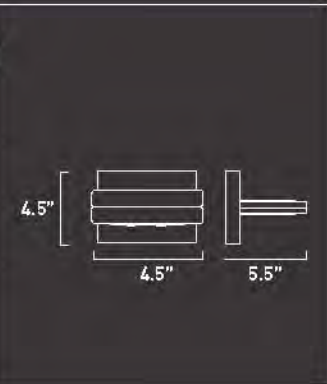

*Ships with 120" of wire

E20720-18
1-Light Wall Mount
Finish: Chrome Glass: Clear
HCO: 1.7"
1 x Max 40W G9 Xenon (Incl)
• Hollow Bi-Pin   • Frost   • 120V   • 500 Lumens