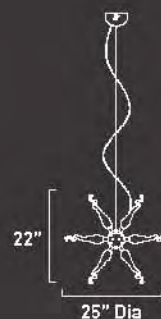

*16 pieces of glass, Light bulbs on the outside of glass