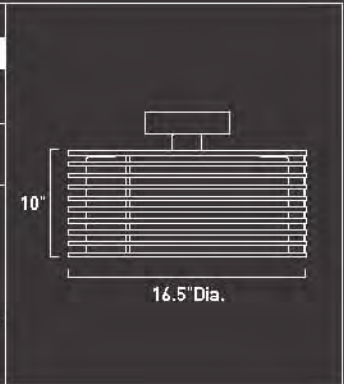

E20820-01,02
1-Light Flush Mount
Finish: Chrome Glass: Frost
1 x Max 100W MB G40 Incandescent (Not Included)
• Globe Light   • White   • 1550 Lumens   • 4,000 Rated Hours

-02 Black