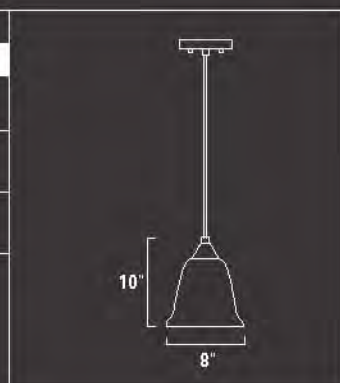

E20206-05
1-Light Pendant
Finish: Satin Nickel Glass: Amber
Min OA: 18" Max OA: 120"

1 x Max 100W MB
<ul style="list-style-type: none"> • A19 • Clear • 1150 Lumens

Variety is indeed the spice of life. Nothing proves that more than this amazing collection of hand-blown, colored accent, single light pendants. Readily available in a wide variety of colors and shapes, Hue pendants reveals its color when the light is on. Each glass shade is covered with impressed glass veins that accent the surface. Consider mixing and matching an array of shapes and hues for a lighting solution that will be limited only by the heights to which your imagination can soar.