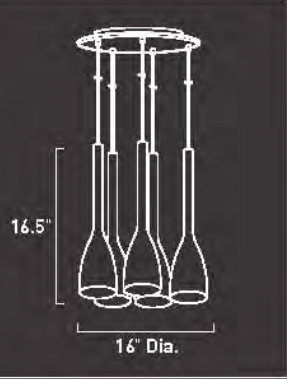

E20073-01,02,03	
5-Light Pendant	
Finish:	Satin Nickel
Glass:	See Image
Min OA:	36"
Max OA:	120"
5 x Max 60W CA	
Incandescent (Not Incl)	
• B10 • Frost • 672 Lumens	

-02 Black