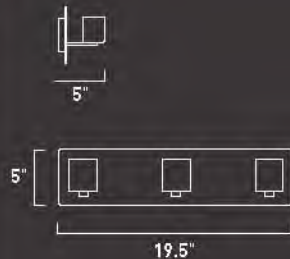

E22033-18
3-Light Wall Mount
Finish: Chrome Glass: Iced Glass
HCO: 4.7"
3 x Max 40W G9 Xenon (Incl)
• Hollow Bi-Pin   • Frost   • 120V   • 500 Lumens