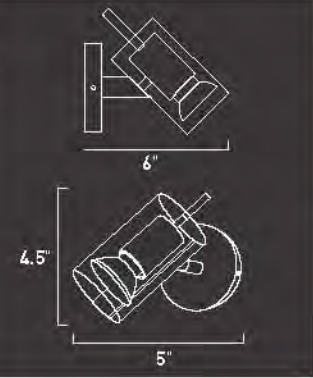

E22028-18
1-Light Wall Mount
Finish: Chrome Glass: Clear
HCO: 4"
1 x Max 50W GU10 Halogen (Incl)
• Reflector   • Clear   • 120V   • 1700 Lumens