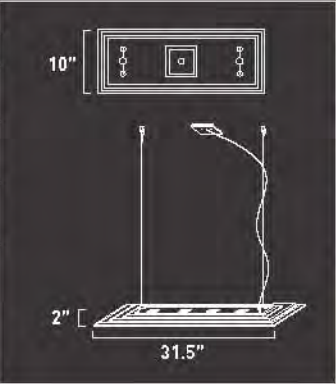

E20725-18*
5-Light Pendant
Finish: Chrome Glass: Clear
Min OA: 24" Max OA: 78"
5 x Max 40W G9 Xenon (Incl)
• Hollow Bi-Pin   • Frost   • 120V   • 500 Lumens