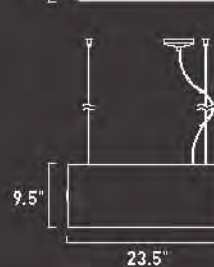

E20463-02 3-Light Pendant

Finish: **Chrome**
Glass: **Frosted**

Min OA: **24"**
Max OA: **120"**

3 x Max 100W MB
Incandescent (Not Incl)

- A19
- Frost
- 1150 Lumens