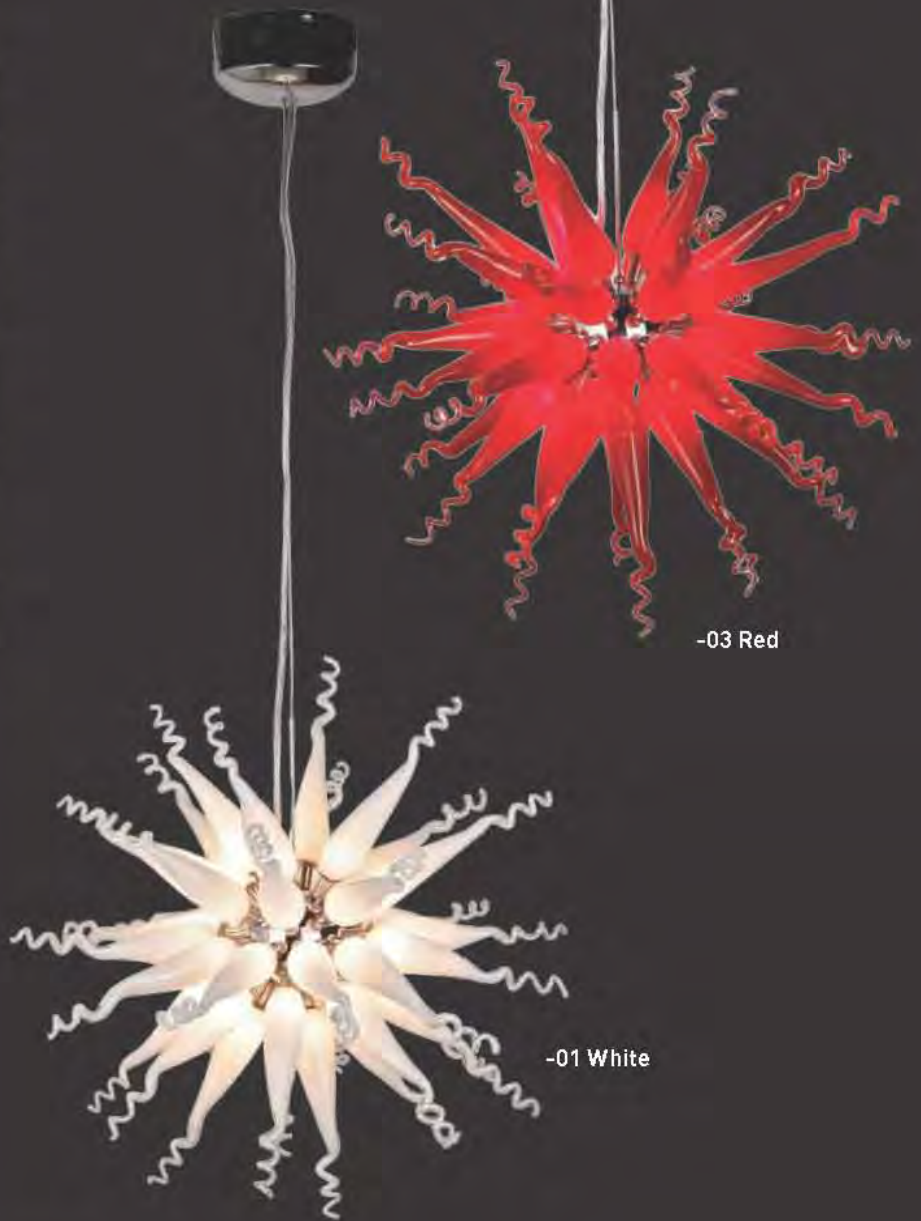

*Fabric shades

E22313-01,02,03*	
1-Light Table Lamp	
Finish: Brushed Alum & Chrome	
Shade: See Image	
1 x Max 100W MB Incandescent <ul style="list-style-type: none"> • Globe Light • G40 • White • 1550 Lumens 	

*Fabric shade, ships with 96" cord

SOLARA 1

D.H. Lawrence tells us, "The sun is a great heart." And so it is with this vibrant spiral series. It is the heart of any room it graces. The unique satellite shape defines this "spacey" piece whose internally illuminated glass spiral arms radiate out from a chrome base. Certainly as much a piece of sculpture as a lighting fixture, Solara 1 is guaranteed to brighten up any room in which it rises.