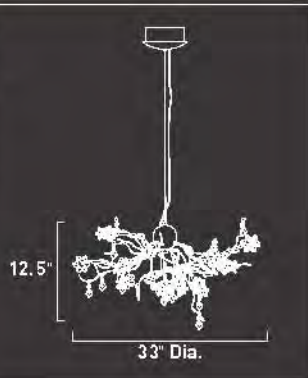

E22051-20
8-Light Pendant

Finish: **Brushed Bronze**
Glass: **Amber**

Min OA: **29"**
Max OA: **132.5"**

8 x Max 20W G4 12V
Xenon (Incl)

- Bi-Pin
- Frost
- 12V
- 300 Lumens