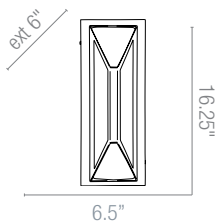

Nyami

20370MG Nyami Wall Fixture

Lamping 2Lt x 60w A19 (E-26 Medium Base)

Finish BRZ SAT Glass FST

CETL Wet Available in Fluorescent

Marine Grade