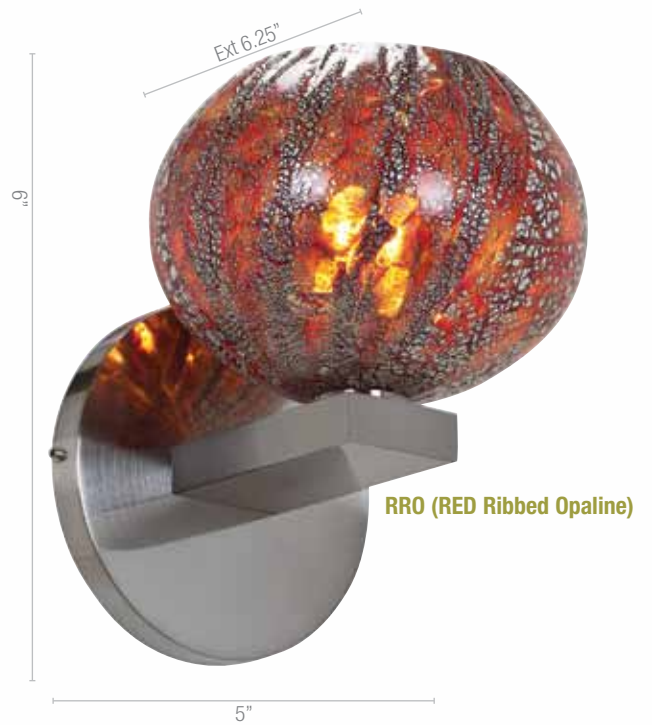

# Opaline Spherical Wall Fixture Safari

SAO (Silver Amber Opaline)

GRO (Green Ribbed Opaline)

SARO (Silver Amber Ribbed Opaline)

RRO (RED Ribbed Opaline)

**23670** Safari Wall Fixture  
**Lamping** 40w 120v JCD (G-9 Base)  
**Finish** BRZ BS  
**Dimensions** H 6" Dia 5" E 6.25"  
**Glass**  
SAO SARO GRO RRO  
CETL Damp