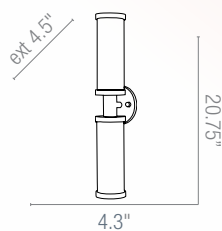

# Zylinder

Wall Fixtures

Wall Vanity

50569-BS

50570-ORB