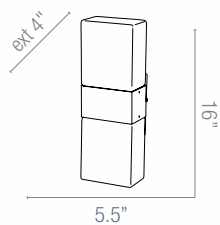

62242 Nitros Wall & Vanity

Lamping 2 x 60w B-10 (E-26 Medium Base)

Finish BRZ BS Glass OPL

CUL Dry ADA