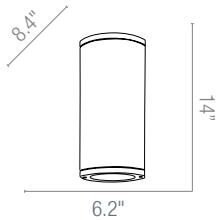

20389MG Trident Wall Fixture
Lamping 2Lt x 75w PAR-30 (E-26 Base)
Finish BRZ SAT
Glass CLR
CETL Wet Available in Fluorescent