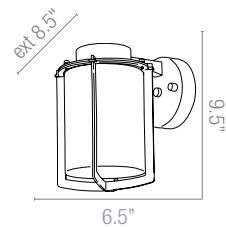

Totana

20371MG Totana Wall Fixture

Lamping 1Lt x 60w A19 (E-26 Medium Base)

Finish BRZ SAT Glass OPL

CETL Wet Available in Fluorescent

Marine Grade