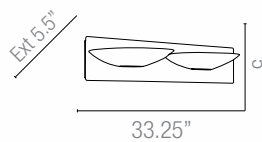

50157 Krome Vanity Wall Fixture with Up and Down Light
Lamping 2Lt x 100w Halogen 120v J118 (T-3 Base)
Finish CH **Glass** FST
CETL Damp