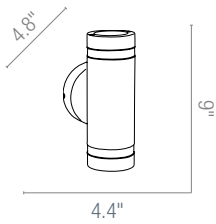

Poseiden

20385MG Poseiden Wall Fixture

Lamping 2Lt x 35w Halogen 12v MR-16 (GU-5.3 Base)

Finish BRZ SAT

Glass CLR

Included 12v Transformer

CETL Wet

Marine
Grade