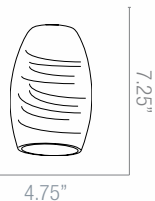

Swirl

978ST Swirl Glass Shade
Finish PLC PLS
Compatible with all Maxi pendants and 70012LED pendant

28978 Swirl Incandescent Cord Pendant
Lamping 1Lt x 100w A-19 (E-26 Medium Base)
Pendant Finish BS ORB
Glass Finish PLC PLS
Glass Dimensions H 7.25" Dia 4.75"
Included 12ft Cord, BS supplied with Clear Cord,
ORB supplied with Black Cord
CETL Damp

28878 Swirl Fluorescent Cord Pendant
Lamping 1Lt x 18w CFL Self Ballasted (GU-24
Base)
Pendant Finish BS ORB
Glass Finish PLC PLS
Glass Dimensions H 7.25" Dia 4.75"
Included 12ft Cord, BS supplied with Clear Cord,
ORB supplied with Black Cord, 18w CFL Lamp
CETL Damp **ENERGY STAR LISTED**

Additional Pendant systems available