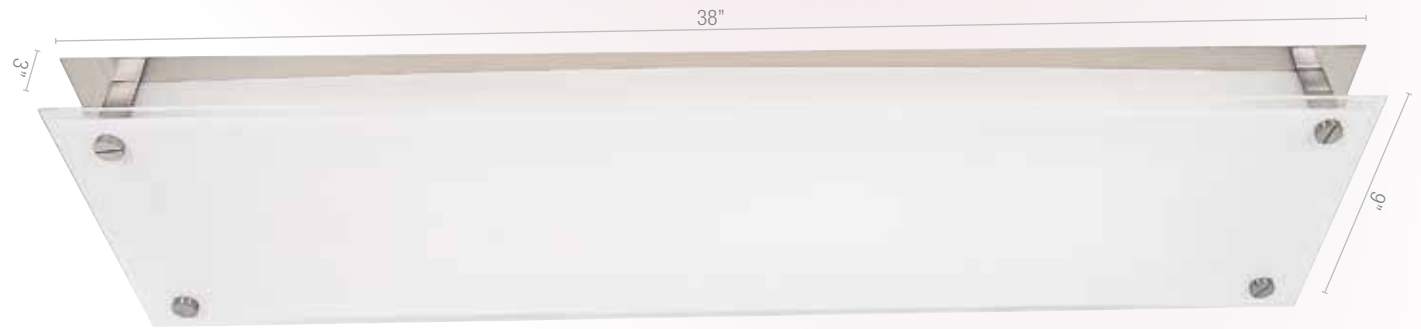

B

Vision

Vision Ceiling or Wall/Vanity Fixtures

Finish BS **Glass** FST

CETL Damp **ADA** Energy Efficient

A 31029 L 38" x W 5" x H 3" **CANOPY** L 34.5" x W 2.5" x H 1"
1Lt x 39w T-5 HO Fluorescent (Bi-Pin Base)

B 31030 L 38" x W 9" x H 3" **CANOPY** L 34.5" x W 2.5" x H 1"
2Lt x 39w T-5 HO Fluorescent (Bi-Pin Base)