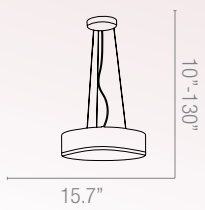

20673 Aero Cable Pendant

Lamping 3Lt x 60w A-19 (E-26 Medium Base)

Finish CH **Glass** OPL

Included 10ft Transparent Cord & Aircraft Cable
CETL Damp [Available in Fluorescent](#)