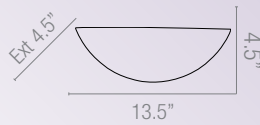

50156 Krome Vanity Wall Sconce with Up Light
50158 Krome Vanity Wall Sconce with Up and Down Light
Lamping 1Lt x 100w Halogen 120v J118 (T-3 Base)
Finish CH **Glass** FST
CETL Damp