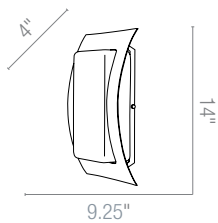

Eclipse

20449 Eclipse Wall Fixture

Lamping 1Lt x 75w A19 (E-26 Medium Base)

Finish BRZ SAT **Glass** OPL

CUL Wet [ADA](#) Available in Fluorescent