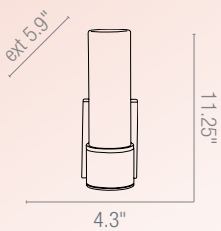

# Aqueous

Wall Fixtures

Wall Vanity

50566-BS

50567-BS

**50566 Aqueous** Wall & Vanity

Finish BS ORB Glass OPL

Lamping 1 x 18w FT18DL (2G11 Base)