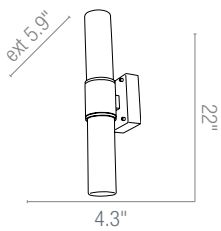

20368MG Nyz Wall Fixture

Lamping 2Lt x 18w FT18DL Lamp (2G11 Base)

Finish BRZ SAT Glass OPL

CETL Wet Energy Efficient