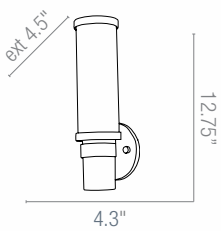

# Zylinder

Wall Fixtures

Wall Vanity

50569-BS

50570-ORB