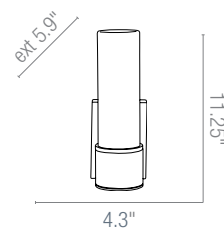

### 20368MG Nyz Wall Fixture

Lamping 2Lt x 18w FT18DL Lamp (2G11 Base)

Finish BRZ SAT Glass OPL

CETL Wet Energy Efficient