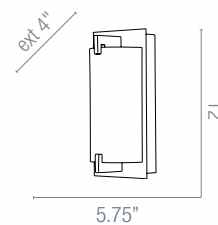

62236 Bo Wall & Vanity

Lamping 1 x 100w Halogen J78 (T-3 Base)

Finish BS Glass OPL

CUL Dry ADA Available In Fluorescent