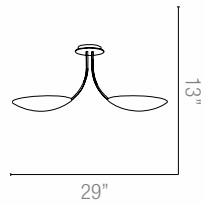

50152 Krome Reflected Up Light Semi-Flush
Lamping 2Lt x 150w Halogen 120v J118 (T-3 Base)
Finish CH
CETL Damp