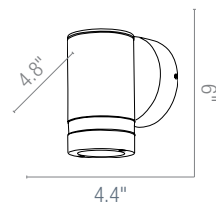

## 20385MG Poseiden Wall Fixture

**Lamping** 2Lt x 35w Halogen 12v MR-16 (GU-5.3 Base)

**Finish** BRZ SAT

**Glass** CLR

**Included** 12v Transformer

CETL Wet

Marine  
Grade