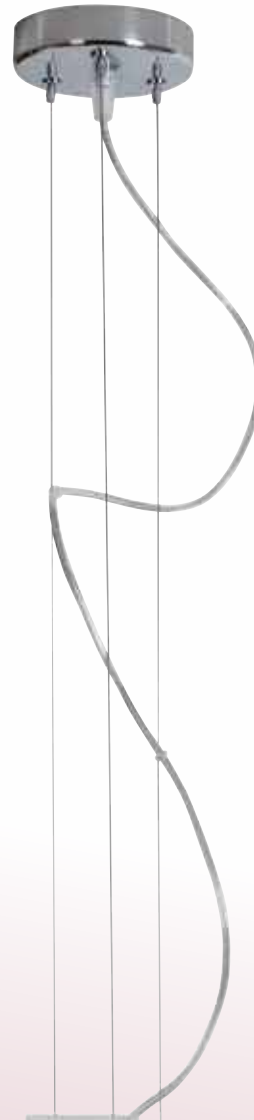

Dinari

Ceiling Fixtures

Pendants

55528 Dinari Acrylic Pendant

Lamping 1Lt x 100w 120v A-19 (E-26 Medium Base)

Pendant Finish CH

Acrylic Finish AFR

Dimensions H12" Dia18"

Included 10ft Transparent Cord & Aircraft Cable
CETL Damp