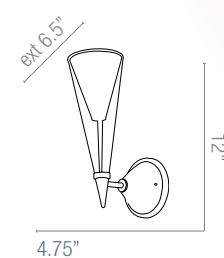

50542 Icicle Wall Fixture

Lamping 1Lt x 40w Halogen 120v JCD (G-9 Base)

Finish CH Glass CLOP

CETL Dry