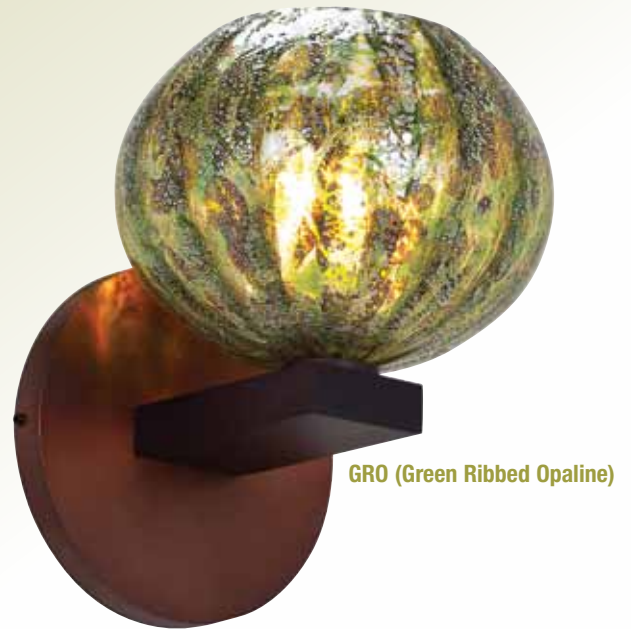

GRO (Green Ribbed Opaline)