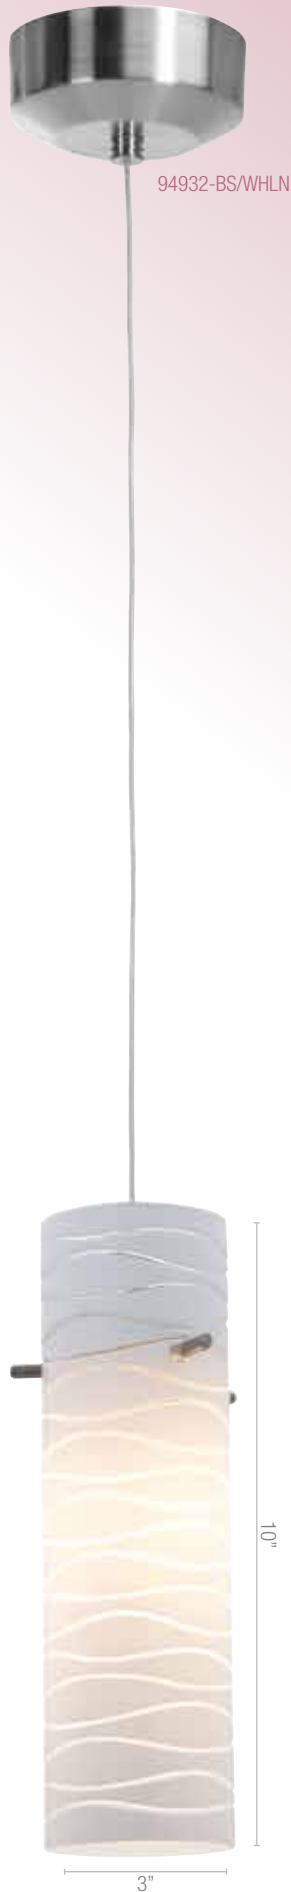

932V Etched Cylinder

Ceiling Fixtures

Pendants

932V -WHLN Etched Cylinder Glass

Dimensions H 10" Dia 3"
Glass Finish WHLN

94932 Cylinder Mini Pendant

Lamping 1 Lt x 35w 12v JC (GY6.35 Base)
Pendant Finish BRZ BS
Canopy Dimensions Dia 5"
Glass Finish WHLN
Glass Dimensions H 10" **Dia** 3"
Included 10ft Coated Cable
(Black with Bronze, Grey with BS)
CETL Dry

87215 (Uni-Jack Pentagon) Cylinder Mini Pendant

Lamping 5 Lt x 35w 12v JC (GY6.35 Base)
Pendant Finish BS
Canopy Dimensions Dia 14"
Glass Finish WHLN
Glass Dimensions H 10" **Dia** 3"
Included 10ft Coaxial Cable
CETL Dry

Additional Pendant systems available