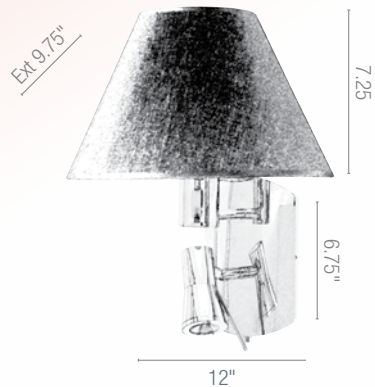

## 70017 Cyprus LED Swivel Wall Lamp

Finish CH Glass BL

Supplied with 4-Way Switch

Lamping 1Lt x 60w A19 (E-26 Medium Base)

1Lt x 3w Super White LED (3500K)

Hard Wire or Plug In

Supplied with Cord & Plug

CETL Dry