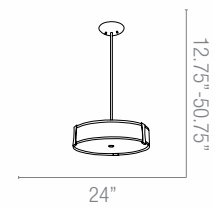

## 50124 Tara Pendant

**Lamping** 5Lt x 60w 120v A-19 (E-26 Medium Base)

**Finish** BS Glass OPL

**Included** Slope Adapter, 10ft Cord, 6"-16"-22" Rods

**Option** Rods up tp 10ft

CETL Damp Available in Fluorescent