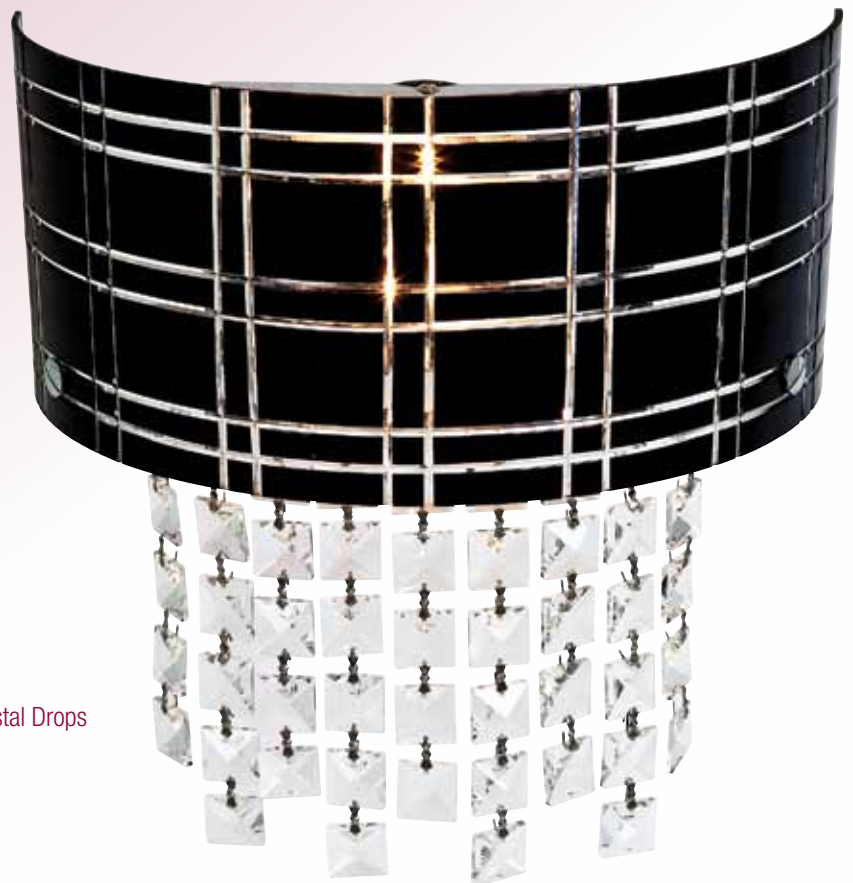

Kalista

50970 Kalista Diamond Etched Wall Sconce with Crystal Drops

Lamping 2Lt x 40w Halogen 120v JCD (G-9 Base)

Finish CH Glass BL WH

Dimensions H 10.5" x L 11.75" E 5.75"

CETL Damp