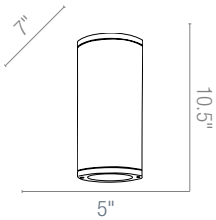

20388MG Trident Wall Fixture
Lamping 2Lt x 75w PAR-20 (E-26 Base)
Finish BRZ SAT
Glass CLR
CETL Wet Available in Fluorescent