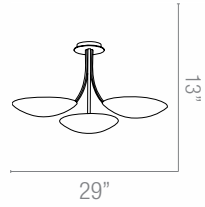

Krome

50153 Krome Reflected Up Light Semi-Flush
Lamping 3Lt x 150w Halogen 120v J118 (T-3 Base)
Finish CH
CETL Damp