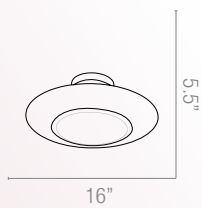

Aero

20674 Aero Flush-Mount

Lamping 1Lt x 100w A-19 (E-26 Medium Base)

Finish CH **Glass** OPL

CETL Damp **Available in Fluorescent**