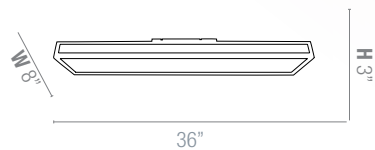

Ark

Opal glass panels on the base of the fixture provides a warm uplight

36"

31026 Ark Fluorescent Ceiling Fixture

Finish CH Glass FST

2Lt x 39w T-5 HO Fluorescent (Bi-Pin Base)

Dimensions L 36" x W 8" x H 3" canopy 11" x 4.25"

CETL Dry Energy Efficient