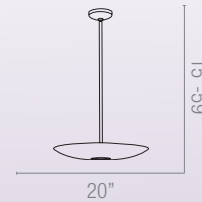

50155 Krome Pendant with Up and Down Light
Lamping 1Lt x 200w Halogen 120v J118 (T-3 Base)
Finish CH **Glass** FST
Included Slope Adapter, 10ft Cord, 6"-16"-22" Rods
Option 6"-16"-22" Rods
CETL Damp