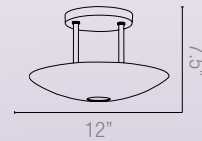

50150 Krome Semi-Flush with Up-Down Light

Lamping 1Lt x 150w Halogen 120v J118 (T-3 Base)

Finish CH Glass FST

CETL Damp