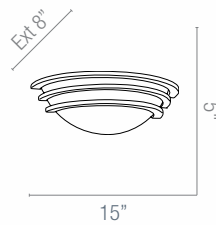

50132 Genesis Wall Sconce
Lamping 1 x 100w T-3 Halogen (J118 Base)
Finish BS **Glass** FST
CETL Damp *Available in Fluorescent*