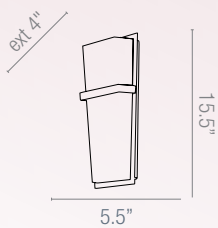

31025 Sierra Wall & Vanity

Lamping 1Lt x 18w FT18DL Lamp (2G11 Base)

Finish SAT ORB Glass ACR

CETL Damp ADA Energy Efficient