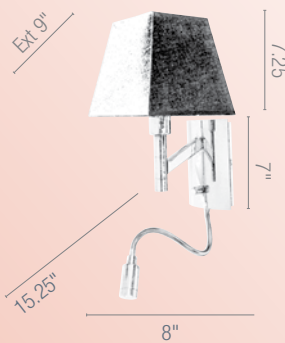

70016 Cyprus LED Gooseneck Wall Lamp

Finish CH Glass BL

Supplied with 4-Way Switch

Lamping 1Lt x 60w A19 (E-26 Medium Base)

1Lt x 3w Super White LED (3500k)

Hard Wire or Plug In

Supplied with Cord & Plug

CETL Dry