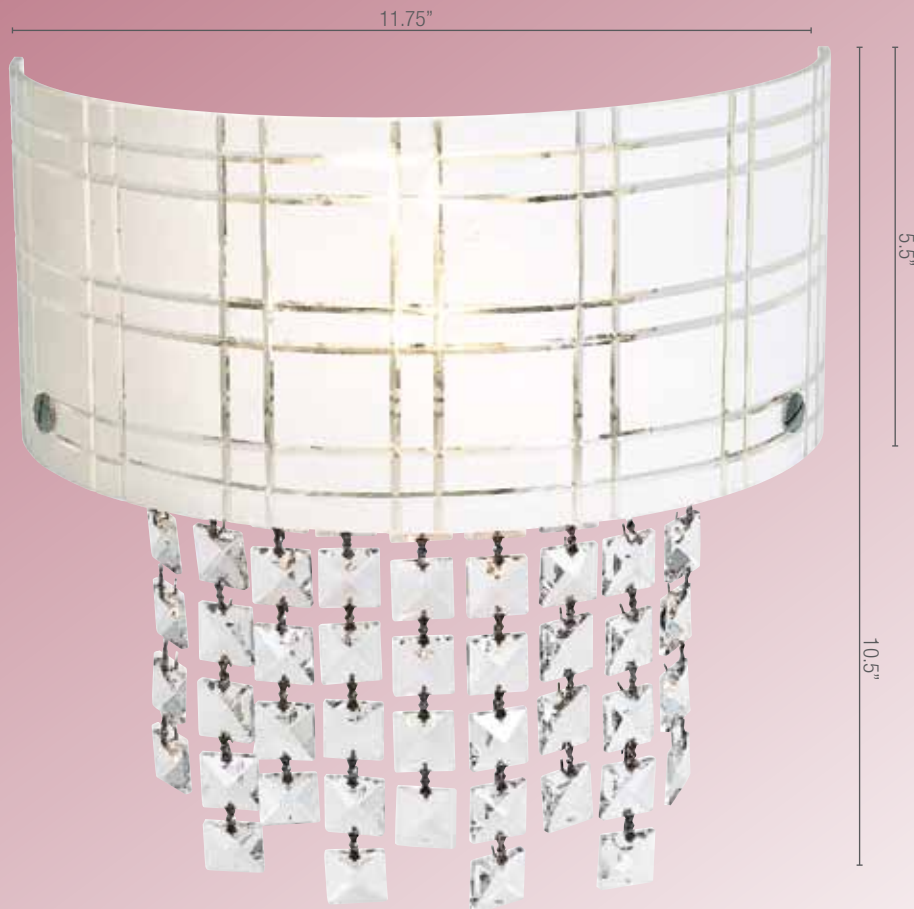

**50976** D 17.75" x H 15.5"-53.5" canopy D 5" (large)  
6Lt x 40w Halogen 120v JCD (G-9 Base)

# Kalista

**50971 Kalista** Diamond Etched 3 Light Bar Cable-Pendant with Crystal Drops

**Lamping** 3Lt x 40w Halogen 120v JCD (G-9 Base)

**Finish** CH Glass BL WH

**Dimensions** D 6" x H 12" -120" canopy L 23.62" x W 5" x H 1.25"

**Included** 10ft of Transparent Cable

CETL Dry

# Kalista

**50970 Kalista** Diamond Etched Wall Sconce with Crystal Drops

**Lamping** 2Lt x 40w Halogen 120v JCD (G-9 Base)

**Finish** CH Glass BL WH

**Dimensions** H 10.5" x L 11.75" E 5.75"

CETL Damp