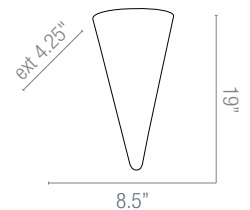

20525 Victoria Wall Sconce

Lamping 1 x 60w B-10 (E-26 Medium Base)

Glass OPL

CUL Dry Available In Fluorescent