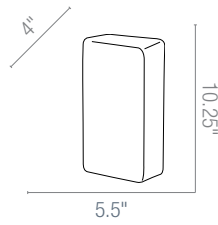

20450 Brick Wall Fixture

Lamping 1Lt x 75w A19 (E-26 Medium Base)

Glass OPL

CUL Wet [ADA](#) Available in Fluorescent