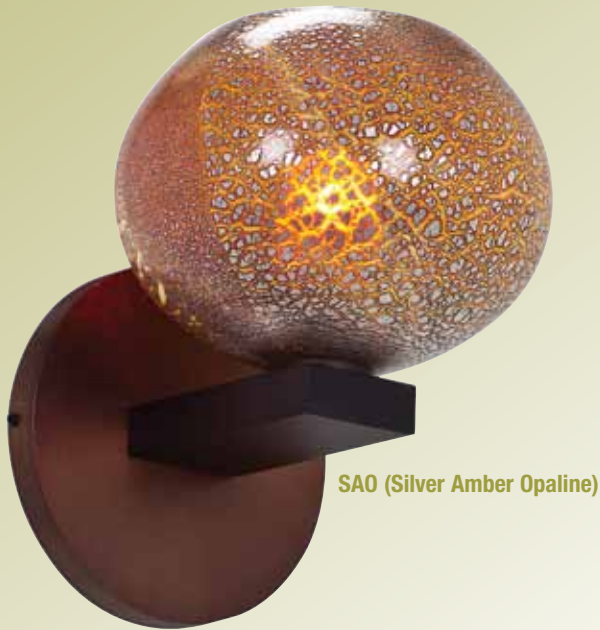

Opaline Spherical Wall Fixture Safari

SAO (Silver Amber Opaline)