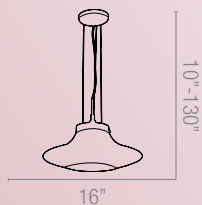

20675 Aero Cable Pendant

Lamping 1Lt x 100w A-19 (E-26 Medium Base)

Finish CH **Glass** OPL

Included 10ft Transparent Cord & Aircraft Cable

CETL Damp **Available in Fluorescent**