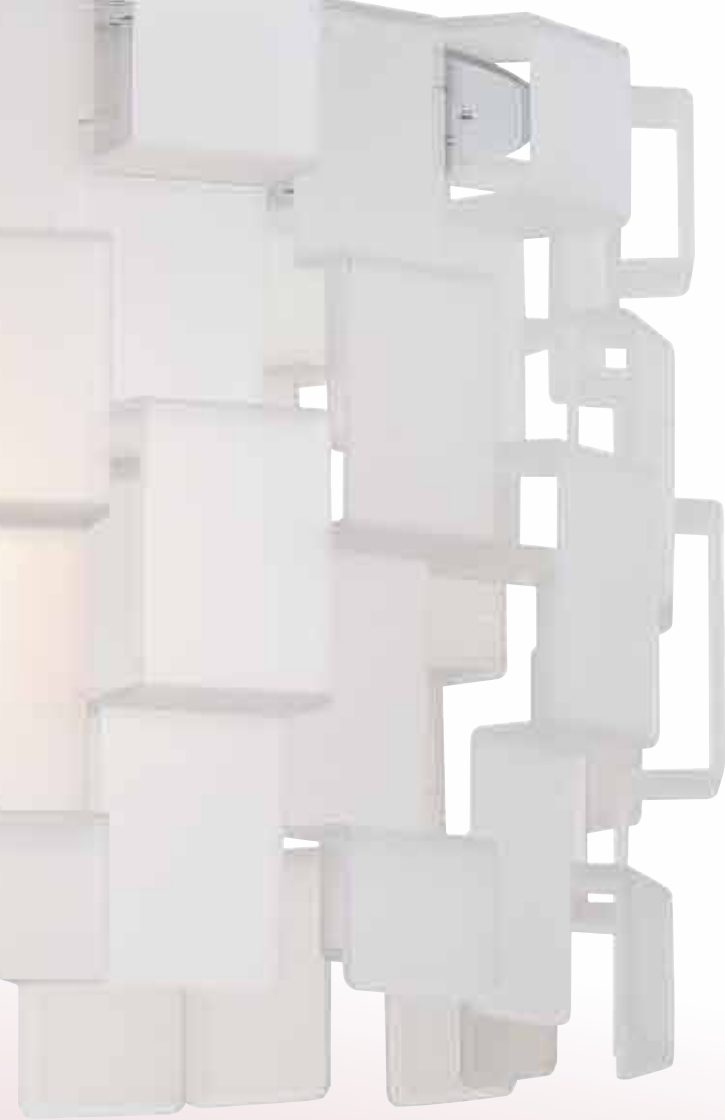

Dinari

Ceiling Fixtures

Pendants

55528 Dinari Acrylic Pendant

Lamping 1Lt x 100w 120v A-19 (E-26 Medium Base)

Pendant Finish CH

Acrylic Finish AFR

Dimensions H12" Dia18"

Included 10ft Transparent Cord & Aircraft Cable
CETL Damp