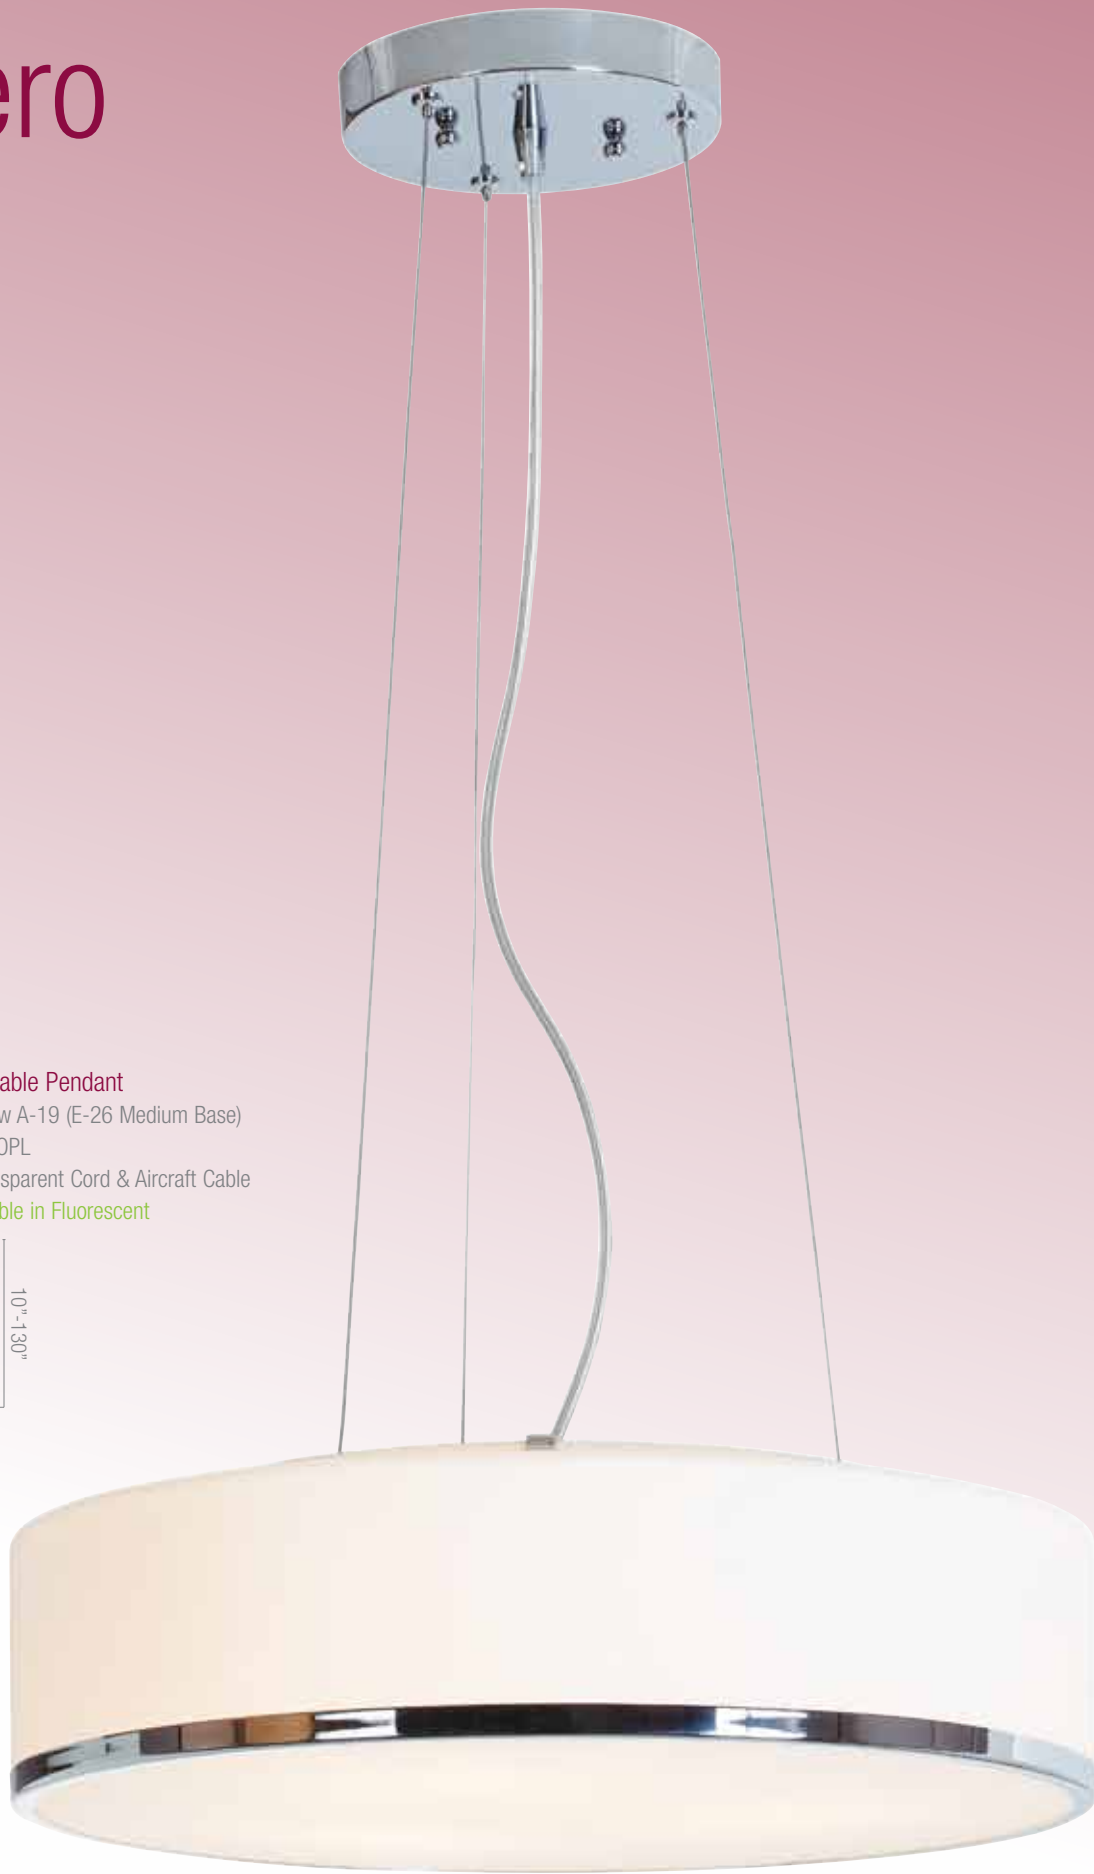

Aero

20673 Aero Cable Pendant

Lamping 3Lt x 60w A-19 (E-26 Medium Base)

Finish CH **Glass** OPL

Included 10ft Transparent Cord & Aircraft Cable
CETL Damp [Available in Fluorescent](#)