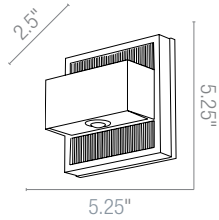

23064LED ZYXZ Wall Fixture

Lamping 2Lt x 3w High Output LED

Finish SAT BRZ

Included LED Driver

CETL Wet **ADA**

Marine Grade

20394LED LED ORB Wet Location Wall Fixture

Lamping 7.2w Super White LED 3000k 432lm

Finish SAT **Glass** ACR

Dimensions D 7.75" x **EXT** 2.5" canopy 4.25" x 1.25"

CETL Wet **ADA** **Energy Efficient**

Marine Grade

Outdoor