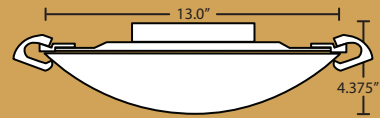

Sonya 13 #8417: