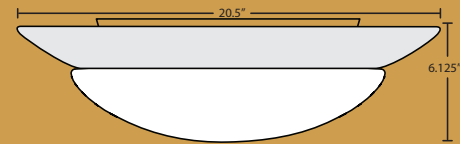

9 | 7 | 7 | 0 | M | R

Fixture   Decor
9770 25" Dia.   **MR** White/Mirror

- **Lamping**

( ) 3x 60W A19 Incand.
H2 2x 26W Quad 120V
V3 3x 13W GU-24 max

Mira 20: #9771MR