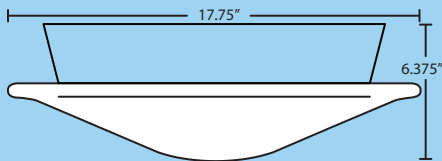

- **M** -
Metal Finish
AL Br. Alum
WH White

Opal Glossy/Clear

Opal Glossy/Clear

Luma 18: #9097

9 | 0 | 9 | 7 | 3 | 9

Fixture Decor
9097 17.75" **39** Opal Glossy/Clear

- **L** -
Lamping
() 3x 60W A19 Incand.
H2 2x 26W Quad 120V
V3 3x 13W GU-24 max
More CFL options: Pg. 260