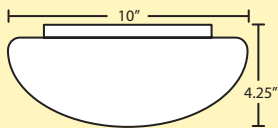

9	1	1	0	5	2	C
Fixture			Decor			
9110 12.0" Dia.			52 Marble			

- **Lamping**

- ( ) 2x 60W A19 Incand.
- **D2** 2x 13W Quad 120V
- **V2** 2x 13W GU-24 max
- *More CFL options: Pg. 260*

Bobbi 10: #9111