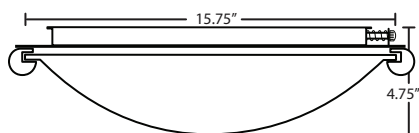

9	6	8	0			
Fixture			Decor		Lamping	Metal Finish
9680	19.75" Dia.	07	White		( ) 3x 100W A19 Incand.	BR Bronze
		52	Marble		B2 2x 150W Halogen	PN Polished Nickel
		53	White Starpoint		H2 2x 26W Quad 120V	SN Satin Nickel
					W3 3x 18W GU-24 max	WH White
More CFL options: Pg. 260						

Trio 16: #9681