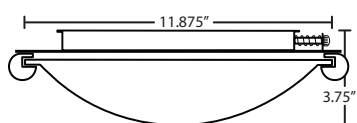

9	6	8	1			
Fixture			Decor		Lamping	Metal Finish
9681	15.75" Dia.	07	White		( ) 2x 100W A19 Incand.	BR Bronze
		52	Marble		B1 1x 150W Halogen	PN Polished Nickel
		53	White Starpoint		H2 2x 26W Quad 120V	SN Satin Nickel
					W2 2x 18W GU-24 max	WH White
More CFL options: Pg. 260						

Trio 12: #9682

9	6	8	2			
Fixture			Decor		Lamping	Metal Finish
9682	11.875" Dia.	07	White		( ) 1x 100W A19 Incand.	BR Bronze
		52	Marble		B1 1x 150W Halogen	PN Polished Nickel
		53	White Starpoint		E1 1x 18W Quad 120V	SN Satin Nickel
					W1 1x 18W GU-24 max	WH White
More CFL options: Pg. 260						

Handcrafted glass

100W A19 120V Lamps, *not included*

Halogen: 150W 3.125" Double-ended 120V, thermally protected, *included*

Incandescent and halogen models are suitable for dimming.

90°C supply wire required

Location: **DRY** or **DAMP**, interior only

CFL information: Pg. 258