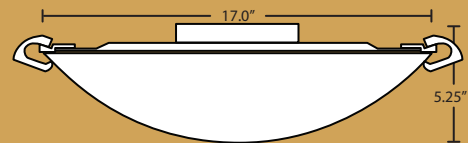

8	4	1	7	2	5	-	-
Fixture	Decor	Lamping	Metal Finish				
8417 13.0"	25 Satin Frost	B1 1x 100W G9 Halogen V1 1x 13W GU-24 max	BR Bronze PN Polished Nickel SN Satin Nickel WH White				

Sonya 17 #8418:

8	4	1	8	2	5	-	-
Fixture	Decor	Lamping	Metal Finish				
8418 17.0"	25 Satin Frost	B2 2x 100W G9 Halogen W2 2x 18W GU-24 max	BR Bronze PN Polished Nickel SN Satin Nickel WH White