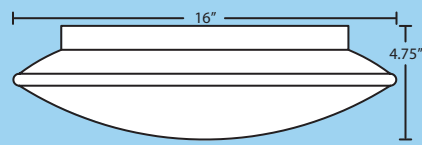

9	4	3	3		C
Fixture		Decor			
9433	19.0" Dia.	07	Opal Matte		
		52	Marble		

	-	|
Lamping		
( )	3x 60W A19 Incand.	
H2	2x 26W Quad 120V	
V3	3x 13W GU-24 max	
<i>More CFL options: Pg. 260</i>		

Sola 16: #9430