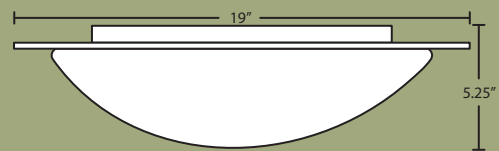

Ring 19: #9770

9 7 7 0 | | **C**

Fixture
9770 19.0" Dia.

Ring Decor
25 White/Frost
CF White/Copper Foil
GF White/Gold Foil
SF White/Silver Foil

- | **Lamping**

( ) 3x 60W A19 Incand.
H2 2x 26W Quad 120V
V3 3x 13W GU-24 max
More CFL options: Pg. 260