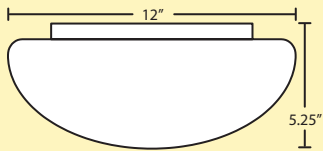

Bobbi 12: #9110