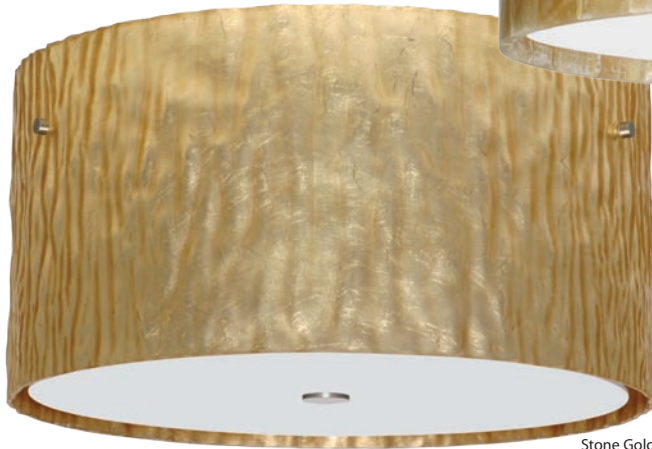

Stone Gold Foil
1KM-4391GF-SN