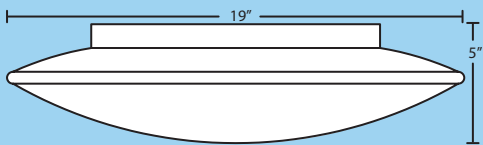

Sola 19: #9433