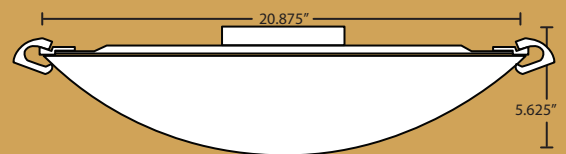

Sonya 20 #8419:

8	4	1	9	2	5	-	-
Fixture	Decor	Lamping	Metal Finish				
8419 20.875"	25 Satin Frost	B3 3x 100W G9 Halogen W3 3x 18W GU-24 max	BR Bronze PN Polished Nickel SN Satin Nickel WH White