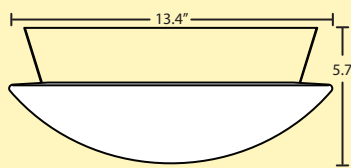

slipstream

White Damask
9039WD-AL

Opal Matte

Cosmic

White Rings

Slipstream 11: #9038

Slipstream 13: #9039

9 0 3 8			
Fixture	Decor	Lamping	Metal Finish
9038 11" Dia.	07 Opal Matte	() 1x 60W A19 Incand.	AL Br. Alum
	CS Cosmic	D1 1x 13W Quad 120V	WH White
	WB White Rings	V1 1x 13W GU-24 max	
	WD White Damask	<i>More CFL options: Pg. 260</i>	