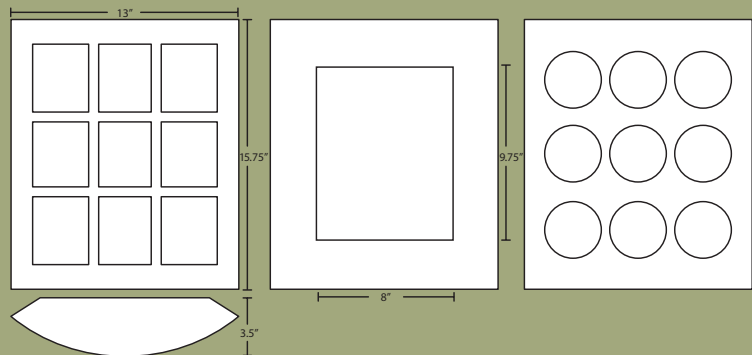

Moto 13:

Fixture	Decor
108 Grid	842207 Satin White
109 Square	
113 Circles	

Lamping
( ) 2x 60W E12 Incand.
H2 2x 26W Quad 120V
<i>More CFL options: Pg. 260</i>

Metal Finish
BR Bronze
SS St. Steel
MB Marine-grade Bronze
MS Marine-grade St. Steel