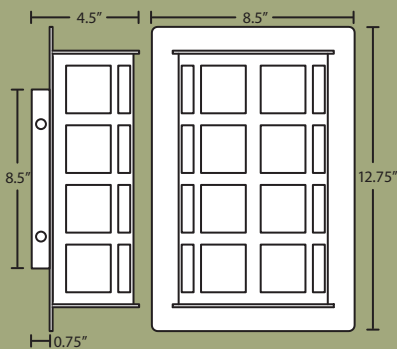

scala 13 sconce

100-118907-SS

100-118907-BR

1 0 0 - 1 1 8 9 0 7

Fixture  
100 Luminaire

Decor  
118907 White

Lamping  
( ) 1x 60W A19 Incand.  
E1 1x 18W Quad 120V  
More CFL options: Pg. 260

Metal Finish  
BR Bronze  
SS St. Steel  
MB Marine-grade Bronze  
MS Marine-grade St. Steel