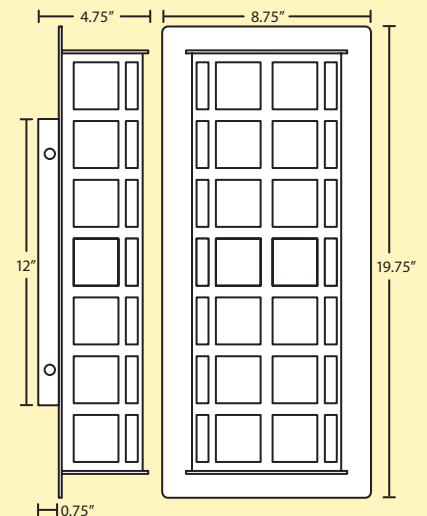

scala 20 sconce

outdoor wall luminaires

1 | 0 | 1 | - | 1 | 1 | 9 | 0 | 0 | 7

Fixture
101 Luminaire

Decor
119007 White

Lamping

( ) 2x 60W A19 Incand.
H1 1x 26W Quad 120V
More CFL options: Pg. 260

Metal Finish

BR Bronze
SS St. Steel
MB Marine-grade Bronze
MS Marine-grade St. Steel

Handcrafted glasses
Stainless Steel faceplate and fitter,
with clear or bronze lacquer coating
2x 60W A19 120V lamps, *not included*
75°C supply wire required

Location: WET, Interior or Exterior
For more information, see Pg. 262
CFL information: Pg. 258

**Marine-grade finish is recommended
for use under difficult conditions,
such as extreme salt air or acid rain.**

**Marine-grade finishes do not differ in
appearance from standard finishes.**