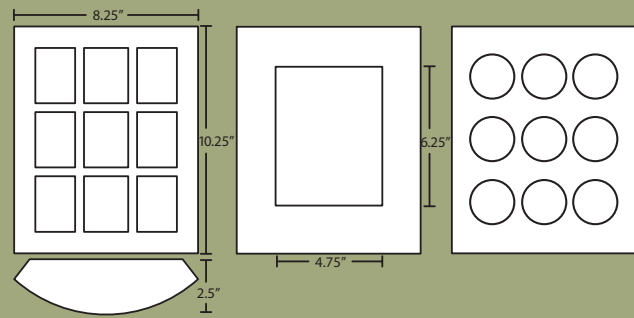

Moto 8:

Fixture	Decor
104 Grid	842007 Satin White
105 Square	
111 Circles	

Lamping
( ) 1x 60W E12 Incand.
E1 1x 18W Quad 120V
<i>More CFL options: Pg. 260</i>

Metal Finish
BR Bronze
SS St. Steel
MB Marine-grade Bronze
MS Marine-grade St. Steel