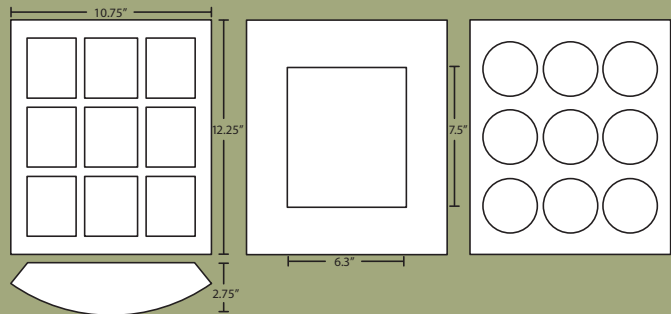

Moto 11:

Fixture	Decor
106 Grid	842107 Satin White
107 Square	
112 Circles	

Lamping
( ) 1x 60W E12 Incand.
E2 2x 18W Quad 120V
<i>More CFL options: Pg. 260</i>

Metal Finish
BR Bronze
SS St. Steel
MB Marine-grade Bronze
MS Marine-grade St. Steel