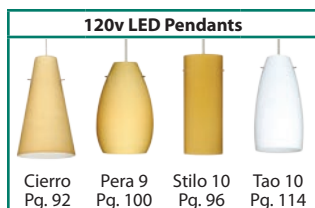

LED Lamping Option

Selected Besa 120V Monopoint pendants offer our LED lightsource. For more information, see pg. 256.

- External driver in dome canopy
- Total power of only 4.7 watts
- Dimmable with use of ELV dimmer
- Frosted acrylic diffuser
- Rated Life: 50,000 (based on L70)

Location: DRY