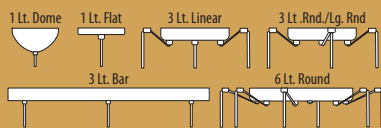

489707B  
Opal-Cage B

Suzi 6JC-489786-SN Blue Cloud 6 Lt. pendant  
in rectangular configuration

Glass: 4.25" Dia. x 14.5" H  
Lamp: 100W A19 120V  
Cord: 10' SVT cord  
Stem: 10' Max (Extra stem sections, Pg. 74)  
CFL: 120V only, non-dimming  
Lamps not included  
**Location: DRY or DAMP,**  
interior only