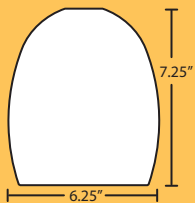

Glass: 6.25" Dia. x 7.25" H  
 Lamp: 75W A19 120V  
 Cord: 10' SVT cord  
 Stem: 10' Max (Extra stem sections, Pg. 74)  
 CFL: 120V only, non-dimming  
 Lamps not included  
**Location: DRY or DAMP,**  
 interior only