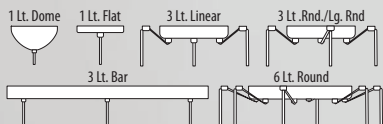

Fixture/Canopy Information: Pg. 74

-	4	9	1	3	0	7	-	-	-	
Cord Fixture	Decor						Lamping	Metal Finish		
1JC 1 Lt. Dome	491307 Opal Ribbed						( ) 100W A19 Incand.	BR Bronze		
1JT 1 Lt. Flat							F1 1x 18W TBX	SN Satin Nickel		
3JB 3 Lt. Linear							X* 27W GU-24 max			
3JC 3 Lt. Round							<i>F1 avail. on 1JC/1TC only</i>			
3JV 3 Lt. Bar							<i>*Lamp QTY</i>			
3JW 3 Lt. Lrg. Rnd.										
6JC 6 Lt. Round										
Stem Fixture										
1TC 1 Lt. CFL Dome										
1TT 1 Lt. Flat