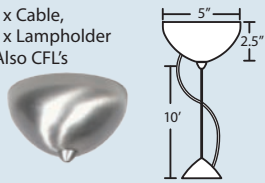

1KX 1 Light Dome Canopy

- 1x Cable, 1x Lampholder
- Also CFLs