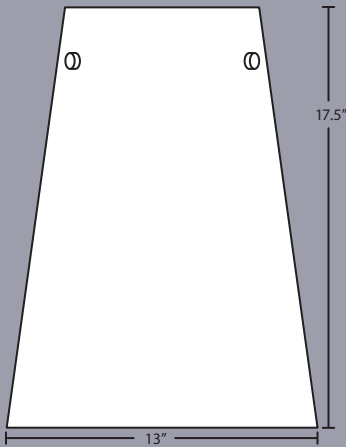

torre

4902CF  
Copper Foil

490207  
White

4902GF  
Gold Foil

4902SF  
Silver Foil

Glass: 13.0" Dia. x 17.5" H  
 Lamp: 1x 150W A21 120V  
 Cable-hung: 3x cable & 10' cord  
 Stem: 10' Max (Extra stem sections, Pg. 74)  
 CFL: 120V only, non-dimming  
 Lamps not included  
 Fixture/Canopy information, Pg. 74  
**Location: DRY or DAMP,**  
 interior only