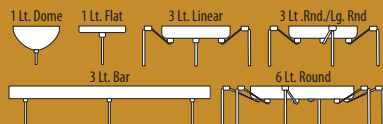

412518  
Amber Cloud

412519  
Carrera Glossy

4125CE  
Ceylon

412541  
Garnet

412586  
Blue Cloud

4125VG  
Vanilla Glossy

Glass: 6.0" Dia. x 11.25" H  
 Lamp: 100W A19 120V  
 Cord: 10' SVT cord  
 Stem: 10' Max (Extra stem sections, Pg. 74)  
 CFL: 120V only, non-dimming  
 Lamps not included  
**Location: DRY or DAMP,**  
 interior only