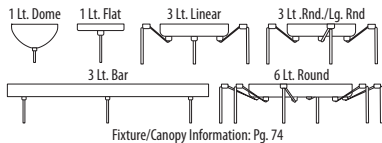

Fixture/Canopy Information: Pg. 74