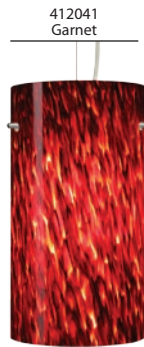

tondo 12

120v pendants

4120CE
Ceylon