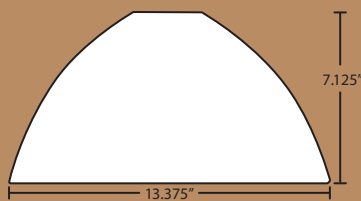

Glass: 13.375" Dia. x 7.125" H

Lamp: 1x 100W A19 120V

Cable-hung: 1x cable & 10' cord

Stem: 10' Max (Extra stem sections, Pg. 74)

Cord-hung: 10' SJT cord

CFL: 120V only, non-dimming

Lamps not included

Location: DRY or DAMP,
interior only