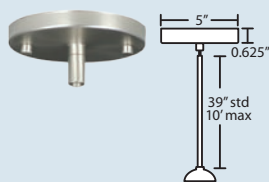

1TT or 1KT 1 Light Flat Canopy