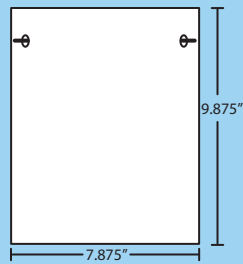

Lamps not included
Cable-hung:
3x cable & 10' cord
Stem: 10' Max
(Extra stem sections, Pg. 74)
CFL: 120V only,
non-dimming
Fixture/Canopy
information, Pg. 74
Location: DRY or DAMP,
interior only

Tamburo 8:
Glass: 7.875" Dia. x 9.875" H
Lamp: 1x 100W A19