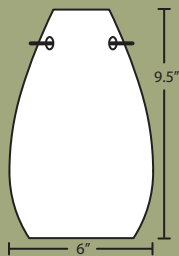

pera 9

412607
Opal Matte

Glass: 6.0" Dia. x 9.5" H
Lamp: 100W A19 120V
Cord: 10' SVT cord
Stem: 10' Max (Extra stem sections, Pg. 74)
CFL: 120V only, non-dimming
Lamps not included
Location: DRY or DAMP,
interior only