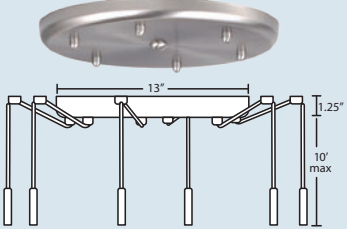

6 Light Round Canopy

- 6x stemhooks included

Cable Suspended Fixtures

FEATURES:

1KX Series suitable for sloped ceilings
Cord: 10' provided
Aircraft-quality stainless steel cables for support

Location: DRY or DAMP, interior only