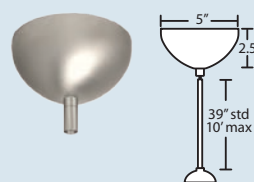

1TC 1 Light CFL Dome Canopy