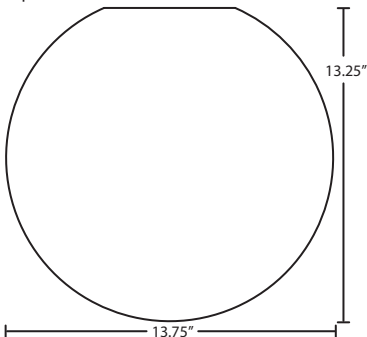

Callisto 14:

Glass: 13.75" Dia. x 13.25" H
Lamp: 1x 60W A19 120V

1x Cable Fixture 1KX 1 Lt. Dome	Decor	Lamping	Metal Finish
432807	Opal Matte	( ) 60W A19 Incand.	BR Bronze
432818	Amber Cloud	X1 27W GU-24 max	SN Satin Nickel
432819	Carrera		
432860	Cocoon		
4328GY	Bicolor Green/Yellow		
4328HB	Habanero		
4328HV	Halva		
4328MA	Magma		
4328OP	Bicolor Orange/Pina		

1x Cable Fixture 1KX 1 Lt. Dome	Decor	Lamping	Metal Finish
432907	Opal Matte	( ) 60W A19 Incand.	BR Bronze
432918	Amber Cloud	X1 27W GU-24 max	SN Satin Nickel
432919	Carrera		
432960	Cocoon		
4329GY	Bicolor Green/Yellow		
4329HB	Habanero		
4329HV	Halva		
4329MA	Magma		
4329OP	Bicolor Orange/Pina		

Cable-hung: 1x cable & 10' cord
CFL: 120V only, non-dimming
Lamps not included
Fixture/Canopy information, Pg. 74
Location: DRY or DAMP,
interior only