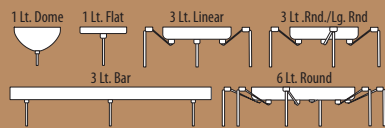

Fixture/Canopy Information: Pg. 74

B Series: E12 Lamp	Decor	Metal Finish
1BC 1 Lt. Dome	412107 Opal Matte	BR Bronze
1BT 1 Lt. Flat	412107A Opal-Cage A	SN Satin Nickel
3BB 3 Lt. Linear	412107B Opal-Cage B	
3BC 3 Lt. Round	412118 Amber Cloud	
3BV 3 Lt. Bar	412119 Carrera	
3BW 3 Lt. Lrg. Rnd.	412141 Garnet	
6BC 6 Lt. Round	412180 Amber Matte	
	412180A Amber-Cage A	
	412180B Amber-Cage B	
	412186 Blue Cloud	
	4121CE Ceylon	
	4121HB Habanero	
	4121HN Honey	
	4121MA Magma	
	4121VM Vanilla Matte	
	4121VMA Vanilla-Cage A	
	4121VMB Vanilla-Cage B	

Q Series: Halogen
1QC 1 Lt. Dome
1QT 1 Lt. Flat
3QB 3 Lt. Linear
3QC 3 Lt. Round
3QV 3 Lt. Bar
3QW 3 Lt. Lrg. Rnd.
6QC 6 Lt. Round