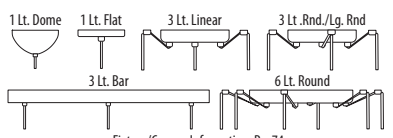

cierro

Glass: 5.375" Dia. x 9.375" H
Lamp: 100W A19 120V
Cord: 10' SVT cord
Stem: 10' Max (Extra stem sections, Pg. 74)
CFL: 120V only, non-dimming
Lamps not included
Location: DRY or DAMP,
interior only

Cord Fixture	Decor	Lamping	Metal Finish
1JC 1 Lt. Dome	412407 Opal Matte	( ) 100W A19 Incand.	BR Bronze
1JT 1 Lt. Flat	412418 Amber Cloud	F1 1x 18W TBX	SN Satin Nickel
3JB 3 Lt. Linear	412419 Carrera	X* 27W GU-24 max	
3JC 3 Lt. Round	412441 Garnet	<i>F1 avail. on 1JC/1TC only</i>	
3JV 3 Lt. Bar	412480 Amber Matte	<i>*Lamp QTY</i>	
3JW 3 Lt. Lrg. Rnd.	412486 Blue Cloud		
6JC 6 Lt. Round	4124AM Apricot Matte		
	4124CE Ceylon		
Stem Fixture	4124CM Cobalt Blue Matte		
1TC 1 Lt. CFL Dome	4124HN Honey		
1TT 1 Lt. Flat	4124RM Ruby Matte		
	4124VM Vanilla Matte		

led lamp option

Available as an energy-efficient and long-lasting LED luminaire. Dimmable, with external driver housed in the canopy.

To order, use the LED prefix.

Location: DRY **1 | J | L -**

Lightsources: 4.7W LED **J Series: LED prefix**

More information: Pg. 256 **1JL 1 Lt. Dome Canopy**