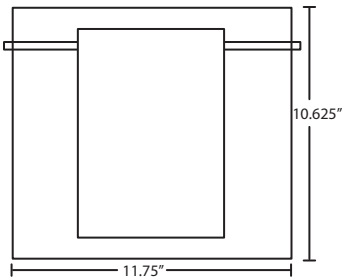

Pahu 12:

Glass: 11.75" Dia. x 10.625" H
Lamp: 100W A19

3x Cable Fixture	Decor	Lamping	Metal Finish
1KG 1 Lt. Flat	A18407 Trans. Amethyst/Opal	( ) 100W A19 Incand.	BR Bronze
Stem Fixture	C18407 Clear/Opal	X1 27W GU-24 max	SN Satin Nickel
1TT 1 Lt. Flat	G18407 Trans. Armagnac/Opal		
	L18407 Trans. Olive/Opal