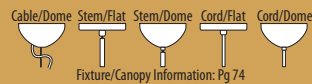

1x Cable Fixture	Decor	Lamping	K/T Metal Finish
1KX 1 Lt. Dome	412007 Opal Matte	( ) 150W A21 Incand.	BR Bronze
<u>Stem Fixture</u>	412018 Amber Cloud	H1 1x 26W TBX	SN Satin Nickel
1TC 1 Lt. CFL Dome	412019 Carrera	X1 27W GU-24 max	<u>V Metal Finish</u>
1TT 1 Lt. Flat	412041 Garnet	<i>H1 on 1KX/1VC/1TC only</i>	BK Black
<u>Cord Fixture</u>	412080 Amber Matte		WH White
1VC 1 Lt. Dome	412086 Blue Cloud		
1VT 1 Lt. Flat	4120CE Ceylon		
	4120HB Habanero		
	4120MA Magma		
	4120VM Vanilla Matte