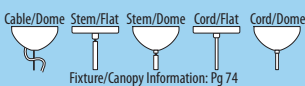

Fixture/Canopy Information: Pg 74

tara

412741  
Garnet

412719  
Carrera

412718  
Amber Cloud

4127CE  
Ceylon

412786  
Blue Cloud  
(shown on stem fixture)

Glass: 6.0" Dia. x 18.0" H  
 Lamp: 1x 150W A21 120V  
 Cable-hung: 1x cable & 10' cord  
 Stem: 10' Max (Extra stem sections, Pg. 74)  
 Cord-hung: 10' SJT cord  
 Note: Cages not available in Black or White  
 CFL: 120V only, non-dimming  
 Lamps not included  
**Location: DRY or DAMP,**  
 interior only