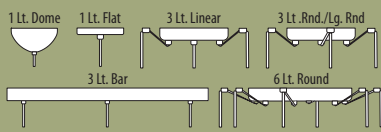

Fixture/Canopy Information: Pg. 74

trilo 15

451323  
Blue Matte

451325  
Frost

451331  
Red Matte

451397  
Champagne

Glass: 15.0" Dia. x 6.0" H  
 Lamp: 75W A19 120V,  
 Cord: 10' SVT cord  
 Stem: 10' Max  
 (Extra stem sections, Pg. 74)  
 Lamps not included  
**Location: DRY or DAMP,**  
 interior only