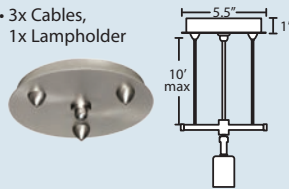

1KG 1 Light Flat Canopy

- 3x Cables, 1x Lampholder