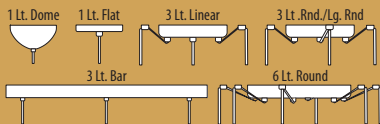

riva 9

1511RM  
Ruby Matte

1511VM  
Vanilla Matte

1511TN  
Titan

Glass: 5.125" Dia. x 9" H  
 Lamp: 75W A19 120V  
 Cord: 10' SVT cord  
 Stem: 10' Max (Extra stem sections, Pg. 74)  
 CFL: 120V only, non-dimming  
 Lamps not included  
**Location: DRY or DAMP,**  
 interior only