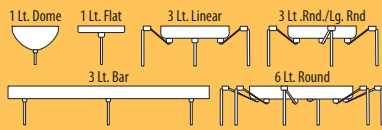

150918
Amber Cloud

Fixture/Canopy Information: Pg. 74