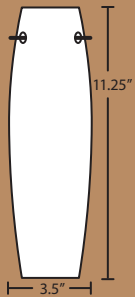

Glass: 3.5" Dia. x 11.25" H
B Series Lamp: 40W B10 or 50W Xenon,
E12 120V, *not included*
Q Series Lamp: 40W G9 Halogen,
120V, *included*
Cord: 10' SVT cord
Location: DRY or DAMP,
interior only