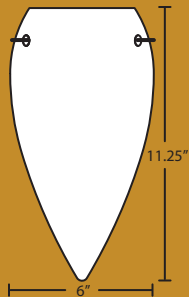

412518  
Amber Cloud

412519  
Carrera Glossy

4125CE  
Ceylon

412541  
Garnet

412586  
Blue Cloud

4125VG  
Vanilla Glossy

Glass: 6.0" Dia. x 11.25" H  
 Lamp: 100W A19 120V  
 Cord: 10' SVT cord  
 Stem: 10' Max (Extra stem sections, Pg. 74)  
 CFL: 120V only, non-dimming  
 Lamps not included  
**Location: DRY or DAMP,**  
 interior only