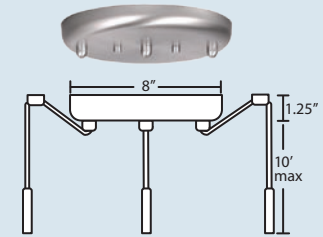

3 Light Linear Canopy

- 2x stemhooks included