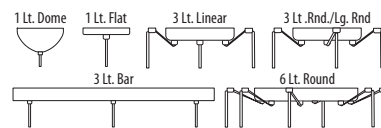

vila

Glass: 7.0" Dia. x 6.5" H
Lamp: 60W A19 120V
Cord: 10' SVT cord
Stem: 10' Max (Extra stem sections, Pg. 74)
CFL: 120V only, non-dimming
Lamps not included
Location: DRY or DAMP,
interior only

Cord Fixture	Decor	Lamping	Metal Finish
1JC 1 Lt. Dome	447007 Opal Matte	( ) 60W A15 Incand.	BR Bronze
1JT 1 Lt. Flat	447018 Amber Cloud	V* 13W GU-24 max	SN Satin Nickel
3JB 3 Lt. Linear	447019 Carrera	<i>*Lamp QTY</i>	
3JC 3 Lt. Round	447041 Garnet		
3JV 3 Lt. Bar	447080 Amber Matte		
3JW 3 Lt. Lrg. Rnd.	447086 Blue Cloud		
6JC 6 Lt. Round	4470CE Ceylon		
	4470CF Copper Foil		
<u>Stem Fixture</u>	4470GF Gold Foil		
1TC 1 Lt. CFL Dome	4470HB Habanero		
1TT 1 Lt. Flat	4470HN Honey		
	4470HV Halva		
	4470MA Magma		
	4470MG Marble Grigio		
	4470SF Silver Foil