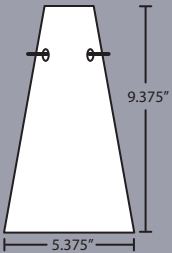

cierro

4124VM  
Vanilla Matte

412480  
Amber Matte

Glass: 5.375" Dia. x 9.375" H  
 Lamp: 100W A19 120V  
 Cord: 10' SVT cord  
 Stem: 10' Max (Extra stem sections, Pg. 74)  
 CFL: 120V only, non-dimming  
 Lamps not included  
**Location: DRY or DAMP,**  
 interior only