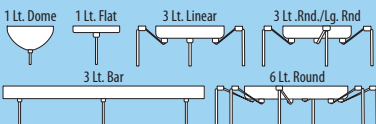

# stilo 16

120v pendants

722407  
Opal Matte

Glass: 4.0" Dia. x 16.0" H  
 Lamp: 100W A19 120V  
 Cord: 10' SVT cord  
 Stem: 10' Max (Extra stem sections, Pg. 74)  
 CFL: 120V only, non-dimming  
 Lamps not included  
**Location: DRY or DAMP,**  
 interior only