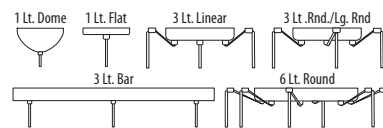

Glass: 10.5" Dia. x 5.5" H
Lamp: 75W A19 120V
Cord: 10' SVT cord
Stem: 10' Max (Extra stem sections, Pg. 74)
Lamps not included
Location: DRY or DAMP,
interior only

Cord Fixture	Decor	Metal Finish
1JC 1 Lt. Dome	420107 White	BR Bronze
1JT 1 Lt. Flat	420131 Red Matte	SN Satin Nickel
3JB 3 Lt. Linear	420152 Marble	
3JC 3 Lt. Round	420183 Mocha	
3JV 3 Lt. Bar	420187 Blue Matte	
3JW 3 Lt. Lrg. Rnd.	4201CH Cherry	
6JC 6 Lt. Round	4201GY Bicolor Green/Yellow	
	4201KR Chalk	
	4201OK Oak	
Stem Fixture	4201OP Bicolor Orange/Pina	
1TC 1 Lt. Dome	4201SL Solare	
1TT 1 Lt. Flat	4201TN Titan	
	4201VM Vanilla Matte	
	430180 Amber Matte