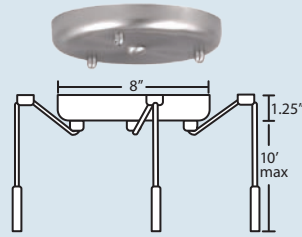

3 Light Round Canopy

- 3x stemhooks included