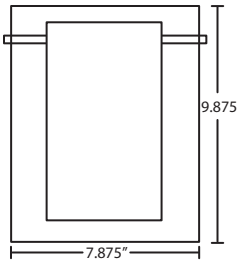

Pahu 8:

Glass: 7.875" Dia. x 9.875" H
Lamp: 100W A19

3x Cable Fixture	Decor	Lamping	Metal Finish
1KG 1 Lt. Flat	A00607 Trans. Amethyst/Opal	( ) 100W A19 Incand.	BR Bronze
Stem Fixture	C00607 Clear/Opal	W1 18W GU-24 max	SN Satin Nickel
1TT 1 Lt. Flat	G00607 Trans. Armagnac/Opal		
	L00607 Trans. Olive/Opal