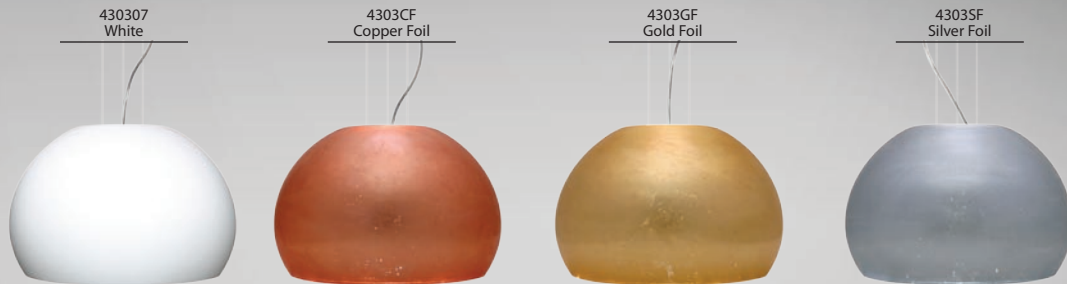

3x Cable Fixture	Decor	Lamping	Metal Finish
1KV 1 Lt. Flat	430307 White 4303CF Copper Foil 4303GF Gold Foil 4303SF Silver Foil	( ) 3x 100W A19 X3 3x 27W GU-24 max	BR Bronze SN Satin Nickel

Glass: 20.5" Dia. x 13.25" H
Lamp: 3x 100W A19 120V
Cable-hung: 3x cable & 10' cord
Fixture/Canopy information, Pg. 74
CFL: 120V only, non-dimming
Lamps not included
Includes frosted glass glare shield
Location: DRY or DAMP,
interior only