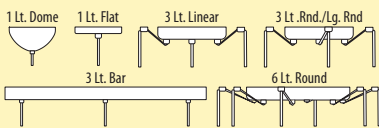

Fixture/Canopy Information: Pg. 74

B Series: E12 Lamp	Decor	Metal Finish
1BC 1 Lt. Dome	4477BC Black Hand-cut	BR Bronze
1BT 1 Lt. Flat	4477BD Black Damask	SN Satin Nickel
3BB 3 Lt. Linear	4477CS Cosmic	
3BC 3 Lt. Round	4477WC White Hand-cut	
3BV 3 Lt. Bar	4477WD White Damask	
3BW 3 Lt. Lrg. Rnd.		
6BC 6 Lt. Round		

Q Series: Halogen

1QC 1 Lt. Dome
1QT 1 Lt. Flat
3QB 3 Lt. Linear
3QC 3 Lt. Round
3QV 3 Lt. Bar
3QW 3 Lt. Lrg. Rnd.
6QC 6 Lt. Round