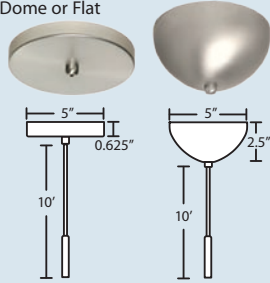

Cord Suspended Fixtures

FEATURES:

Single or multi-light canopy styles
Suitable for sloped ceilings
Cord: 10' provided

Location: DRY or DAMP, interior only

1 Light Canopy

- Dome or Flat