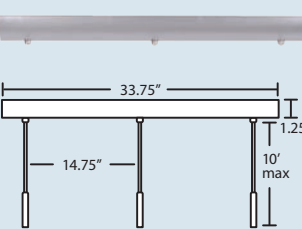

3 Light Bar Canopy

- Some offset installation possible