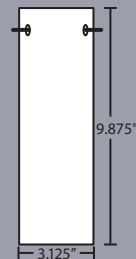

Glass: 3.125" Dia. x 9.875" H  
 B Series Lamp: 40W B10 or 50W Xenon, E12 120V, *not included*  
 Q Series Lamp: 40W G9 Halogen, 120V, *included*  
 Cord: 10' SVT cord  
**Location: DRY or DAMP, interior only**