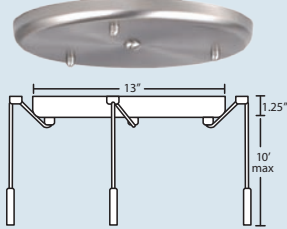

3 Light Large Round Canopy

- 3x stemhooks included