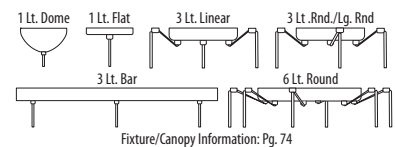

Cord Fixture	Decor	Lamping	Metal Finish
1JC 1 Lt. Dome	477607 Opal Matte	( ) 100W A19 Incand.	BR Bronze
1JT 1 Lt. Flat	477619 Carrera	F1 1x 18W TBX	SN Satin Nickel
3JB 3 Lt. Linear	477699 Opal-Frost	X* 27W GU-24 max	
3JC 3 Lt. Round	4776VM Vanilla Matte	<i>F1 avail. on 1JC/1TC only</i>	
3JV 3 Lt. Bar		<i>*Lamp QTY</i>	
3JW 3 Lt. Lrg. Rnd.			
6JC 6 Lt. Round			

Stem Fixture

1TC 1 Lt. CFL Dome
1TT 1 Lt. Flat

Glass: 10.625" Dia. x 8.25" H
Lamp: 100W A19 120
Cord: 10' cord
Stem: 10' Max (Extra stem sections, Pg. 74)
CFL: 120V only, non-dimming
Lamps not included
Location: DRY or DAMP,
interior only