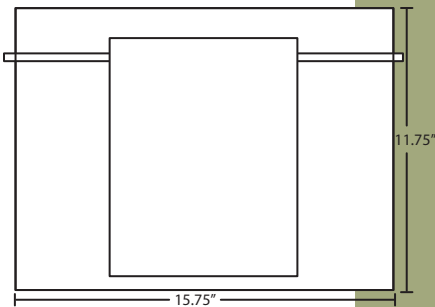

Pahu 16:

Glass: 15.75" Dia. x 11.75" H
Lamp: 150W A21

3x Cable Fixture	Decor	Lamping	Metal Finish
1KG 1 Lt. Flat	A00707 Trans. Amethyst/Opal	( ) 150W A21 Incand.	BR Bronze
Stem Fixture	C00707 Clear/Opal	X1 27W GU-24 max	SN Satin Nickel
1TT 1 Lt. Flat	G00707 Trans. Armagnac/Opal		
	L00707 Trans. Olive/Opal		

Cable-hung: 3x cable & 10' cord
Stem: 10' Max (Extra stem sections, Pg. 74)
CFL: 120V only, non-dimming
Lamps not included
Fixture/Canopy information, Pg. 74
Location: DRY or DAMP,
interior only