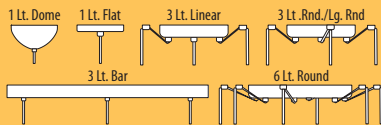

Fixture/Canopy Information: Pg. 74

B Series: E12 Lamp	Decor	Metal Finish
1BC 1 Lt. Dome	567407 Opal Matte	BR Bronze
1BT 1 Lt. Flat	567418 Amber Cloud	SN Satin Nickel
3BB 3 Lt. Linear	567419 Carrera	
3BC 3 Lt. Round	567441 Garnet	
3BV 3 Lt. Bar	567480 Amber Matte	
3BW 3 Lt. Lrg. Rnd.	567486 Blue Cloud	
6BC 6 Lt. Round	5674CE Ceylon	
	5674CM Cobalt Blue Matte	
	5674HN Honey	
	5674RM Ruby Matte	
	5674VM Vanilla Matte	
Q Series: Halogen		
1QC 1 Lt. Dome		
1QT 1 Lt. Flat		
3QB 3 Lt. Linear		
3QC 3 Lt. Round		
3QV 3 Lt. Bar		
3QW 3 Lt. Lrg. Rnd.		
6QC 6 Lt. Round