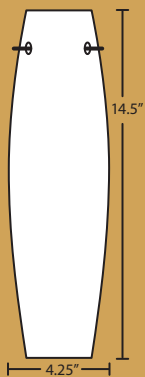

489707B  
Opal-Cage B

Suzi 6JC-489786-SN Blue Cloud 6 Lt. pendant  
in rectangular configuration

Glass: 4.25" Dia. x 14.5" H  
Lamp: 100W A19 120V  
Cord: 10' SVT cord  
Stem: 10' Max (Extra stem sections, Pg. 74)  
CFL: 120V only, non-dimming  
Lamps not included  
**Location: DRY or DAMP,**  
interior only