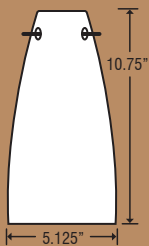

1512MA  
Magma

151280  
Amber Matte

1512CH  
Cherry

1512OK  
Oak

1512HV  
Halva

1512HB  
Habanero

Glass: 5.125" Dia. x 10.75" H  
Lamp: 75W A19 120V  
Cord: 10' SVT cord  
Stem: 10' Max (Extra stem sections, Pg. 74)  
CFL: 120V only, non-dimming  
Lamps not included  
**Location: DRY or DAMP,**  
interior only