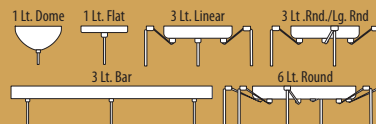

stilo 10

Glass: 4.0" Dia. x 10.0" H
Lamp: 100W A19 120V
Cord: 10' SVT cord
Stem: 10' Max (Extra stem sections, Pg. 74)
CFL: 120V only, non-dimming
Lamps not included
Location: DRY or DAMP,
interior only

Cord Fixture	Decor	Lamping	Metal Finish
1JC 1 Lt. Dome	412307 Opal Matte	( ) 100W A19 Incand.	BR Bronze
1JT 1 Lt. Flat	412307A Opal-Cage A	F1 1x 26W TBX	SN Satin Nickel
3JB 3 Lt. Linear	412307B Opal-Cage B	X* 27W GU-24 max	
3JC 3 Lt. Round	412318 Amber Cloud	<i>F1 avail. on 1JC/1TC only</i>	
3JV 3 Lt. Bar	412319 Carrera	<i>*Lamp QTY</i>	
3JW 3 Lt. Lrg. Rnd.	412341 Garnet		
6JC 6 Lt. Round	412380 Amber Matte		
	412380A Amber-Cage A		
	412380B Amber-Cage B		
Stem Fixture	412386 Blue Cloud		
1TC 1 Lt. CFL Dome	4123CE Ceylon		
1TT 1 Lt. Flat	4123GX Onyx		
	4123HN Honey		
	4123VM Vanilla Matte		
	4123VMA Vanilla-Cage A		
	4123VMB Vanilla-Cage B		

led lamp option

Available as an energy-efficient and long-lasting LED luminaire. Dimmable, with external driver housed in the canopy. To order, use the LED prefix.

Location: DRY

Lightsource: 4.7W LED

More information: Pg. 256

1 | J | L -

J Series: LED prefix

1JL 1 Lt. Dome Canopy