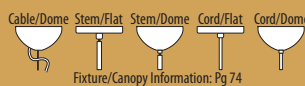

<u>1x Cable Fixture</u> 1KX 1 Lt. Dome <u>Stem Fixture</u> 1TC 1 Lt. CFL Dome 1TT 1 Lt. Flat <u>Cord Fixture</u> 1VC 1 Lt. Dome 1VT 1 Lt. Flat	<u>Decor</u> 412807 Opal Matte 412807A Opal-Cage A 412807B Opal-Cage B 412818 Amber Cloud 412819 Carrera 412841 Garnet 412880 Amber Matte 412880A Amber-Cage A 412880B Amber-Cage B 412886 Blue Cloud 4128CE Ceylon 4128HB Habanero 4128MA Magma 4128VM Vanilla Matte 4128VMA Vanilla-Cage A 4128VMB Vanilla-Cage B	<u>Lamping</u> ( ) 150W A21 Incand. H1 1x 26W TBX X1 27W GU-24 max <i>H1 on 1KX/1VC/1TC only</i>	<u>K/T Metal Finish</u> BR Bronze SN Satin Nickel <u>V Metal Finish</u> BK Black WH White

Glass: 6.25" Dia. x 17.75" H
(4128HB and 4128MA are 5.75" Dia.)

Lamp: 1x 150W A21 120V

Cable-hung: 1x cable & 10' cord

Stem: 10' Max (Extra stem sections, Pg. 74)

Cord-hung: 10' SJT cord

Note: Cages not available in Black or White

CFL: 120V only, non-dimming

Lamps not included

Location: DRY or **DAMP**,
interior only