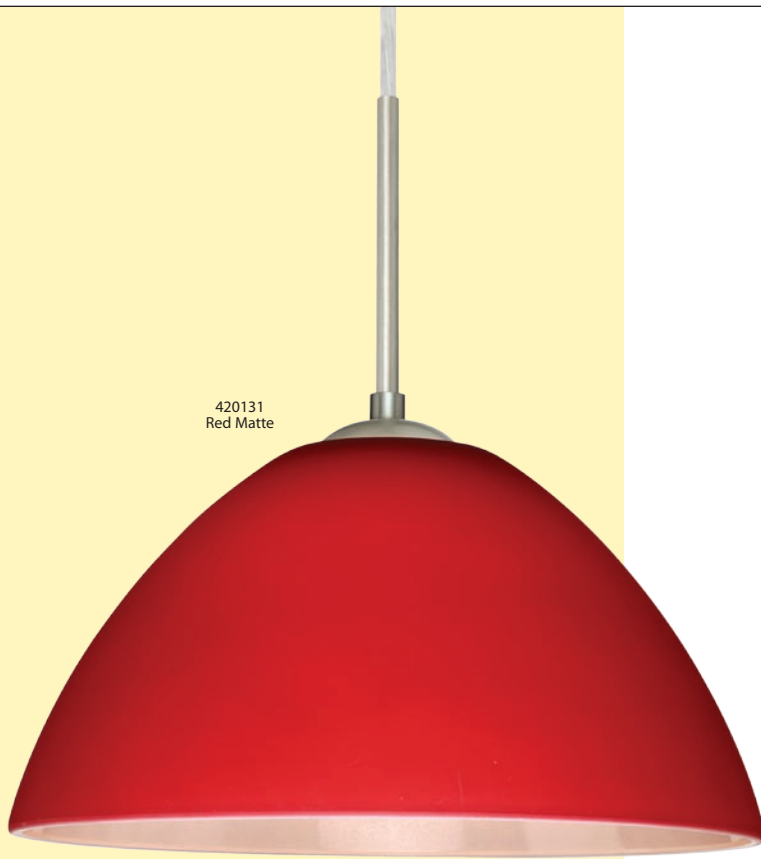

412518  
Amber Cloud

412519  
Carrera Glossy

4125CE  
Ceylon

412541  
Garnet

412586  
Blue Cloud

4125VG  
Vanilla Glossy

Glass: 6.0" Dia. x 11.25" H  
 Lamp: 100W A19 120V  
 Cord: 10' SVT cord  
 Stem: 10' Max (Extra stem sections, Pg. 74)  
 CFL: 120V only, non-dimming  
 Lamps not included  
**Location: DRY or DAMP,**  
 interior only

420131  
Red Matte

4201SL  
Solare

Glass: 10.5" Dia. x 5.5" H  
 Lamp: 75W A19 120V  
 Cord: 10' SVT cord  
 Stem: 10' Max (Extra stem sections, Pg. 74)  
 Lamps not included  
**Location: DRY or DAMP,**  
 interior only