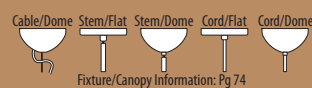

Fixture/Canopy Information: Pg 74