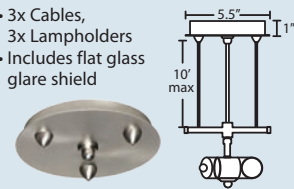

1KV 1 Light Flat Canopy

- 3x Cables, 3x Lampholders
- Includes flat glass glare shield

Stem Suspended Fixtures

FEATURES:

Flat canopy for incandescent or dome for CFL
Swivel at canopy, suitable for sloped ceilings

Stem: Includes 4 connectable sections (1x 3", 1x 6", 1x 12", 1x 18") plus telescoping piece for up to 3" adjustment, 10' Max

Location: DRY or DAMP, interior only