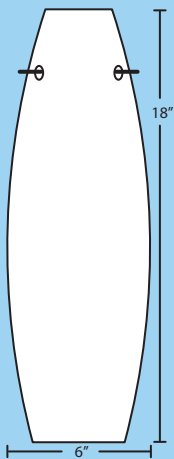

Glass: 6.25" Dia. x 17.75" H  
 (4128HB and 4128MA are 5.75" Dia.)

Lamp: 1x 150W A21 120V

Cable-hung: 1x cable & 10' cord

Stem: 10' Max (Extra stem sections, Pg. 74)

Cord-hung: 10' SJT cord

Note: Cages not available in Black or White

4202OK  
Oak

4202SL  
Solare

4202TN  
Titan

420283 Mocha Pendant

Glass: 13.375" Dia. x 7.125" H

Lamp: 1x 100W A19 120V

Cable-hung: 1x cable & 10' cord

Stem: 10' Max (Extra stem sections, Pg. 74)

Fixture/Canopy Information: Pg 74

tara

412741  
Garnet

412719  
Carrera

412718  
Amber Cloud

4127CE  
Ceylon

412786  
Blue Cloud  
(shown on stem fixture)

Glass: 6.0" Dia. x 18.0" H  
 Lamp: 1x 150W A21 120V  
 Cable-hung: 1x cable & 10' cord  
 Stem: 10' Max (Extra stem sections, Pg. 74)  
 Cord-hung: 10' SJT cord  
 Note: Cages not available in Black or White  
 CFL: 120V only, non-dimming  
 Lamps not included  
**Location: DRY or DAMP,**  
 interior only