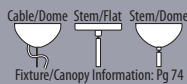

Fixture/Canopy Information: Pg 74