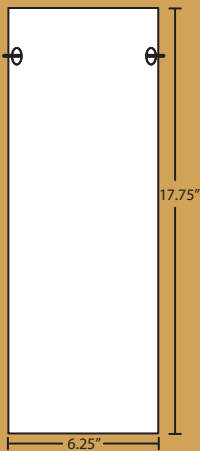

<u>1x Cable Fixture</u> 1KX 1 Lt. Dome <u>Stem Fixture</u> 1TC 1 Lt. CFL Dome 1TT 1 Lt. Flat <u>Cord Fixture</u> 1VC 1 Lt. Dome 1VT 1 Lt. Flat	<u>Decor</u> 412807 Opal Matte 412807A Opal-Cage A 412807B Opal-Cage B 412818 Amber Cloud 412819 Carrera 412841 Garnet 412880 Amber Matte 412880A Amber-Cage A 412880B Amber-Cage B 412886 Blue Cloud 4128CE Ceylon 4128HB Habanero 4128MA Magma 4128VM Vanilla Matte 4128VMA Vanilla-Cage A 4128VMB Vanilla-Cage B	<u>Lamping</u> ( ) 150W A21 Incand. H1 1x 26W TBX X1 27W GU-24 max <i>H1 on 1KX/1VC/1TC only</i>	<u>K/T Metal Finish</u> BR Bronze SN Satin Nickel <u>V Metal Finish</u> BK Black WH White

Glass: 6.25" Dia. x 17.75" H
(4128HB and 4128MA are 5.75" Dia.)

Lamp: 1x 150W A21 120V

Cable-hung: 1x cable & 10' cord

Stem: 10' Max (Extra stem sections, Pg. 74)

Cord-hung: 10' SJT cord

Note: Cages not available in Black or White

CFL: 120V only, non-dimming

Lamps not included

Location: DRY or **DAMP**,
interior only

Fixture/Canopy Information: Pg 74