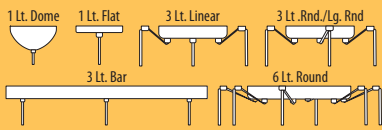

Glass: 6.25" Dia. x 7.25" H  
 Lamp: 75W A19 120V  
 Cord: 10' SVT cord  
 Stem: 10' Max (Extra stem sections, Pg. 74)  
 CFL: 120V only, non-dimming  
 Lamps not included  
**Location: DRY or DAMP,**  
 interior only