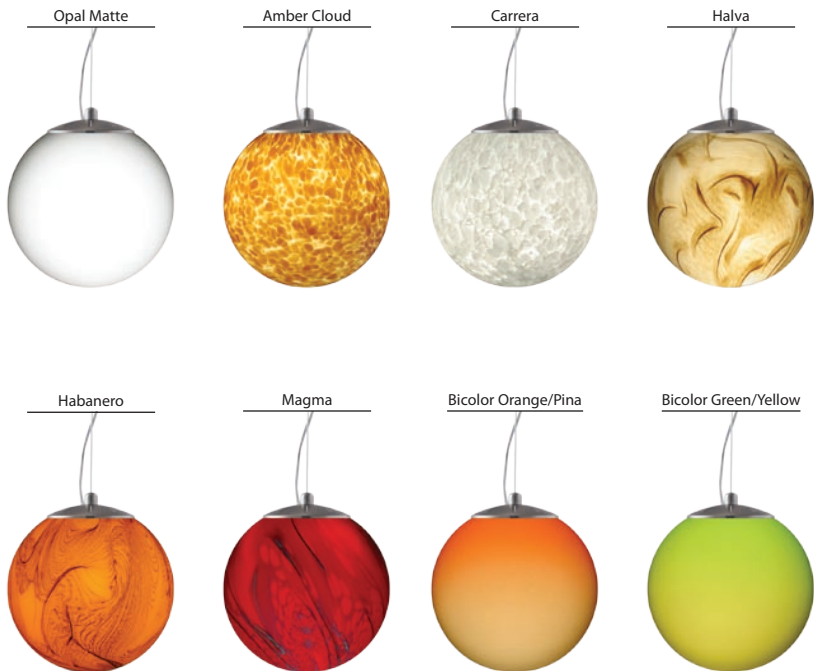

callisto 12 & 14

Callisto 12:

Glass: 11.75" Dia. x 11.5" H
Lamp: 1x 60W A19 120V

Callisto 14:

Glass: 13.75" Dia. x 13.25" H
Lamp: 1x 60W A19 120V

1x Cable Fixture 1KX 1 Lt. Dome	Decor	Lamping	Metal Finish
432807	Opal Matte	( ) 60W A19 Incand.	BR Bronze
432818	Amber Cloud	X1 27W GU-24 max	SN Satin Nickel
432819	Carrera		
432860	Cocoon		
4328GY	Bicolor Green/Yellow		
4328HB	Habanero		
4328HV	Halva		
4328MA	Magma		
4328OP	Bicolor Orange/Pina		

1x Cable Fixture 1KX 1 Lt. Dome	Decor	Lamping	Metal Finish
432907	Opal Matte	( ) 60W A19 Incand.	BR Bronze
432918	Amber Cloud	X1 27W GU-24 max	SN Satin Nickel
432919	Carrera		
432960	Cocoon		
4329GY	Bicolor Green/Yellow		
4329HB	Habanero		
4329HV	Halva		
4329MA	Magma		
4329OP	Bicolor Orange/Pina		

Cable-hung: 1x cable & 10' cord
CFL: 120V only, non-dimming
Lamps not included
Fixture/Canopy information, Pg. 74
Location: DRY or DAMP,
interior only