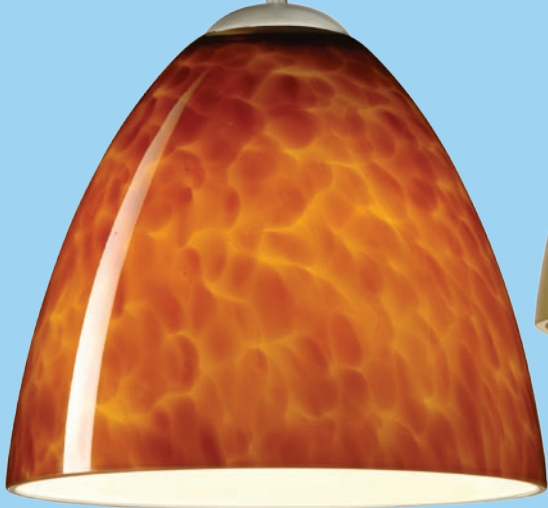

vila

447018
Amber Cloud