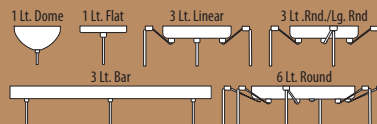

Fixture/Canopy Information: Pg. 74