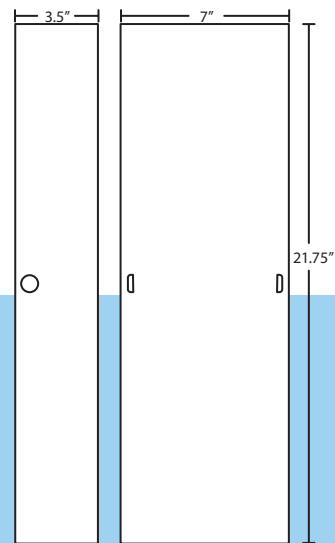

Fixture/Decor	Lamping Opt	Metal Finish
819307 White	( ) 2x 75W A19 Incand.	BK Black
8193CF Copper Foil	E2 2x 18W Quad 120V	BR Bronze
8193CH Cherry	W2 2x 18W GU-24 max	PN Polished Nickel
8193GF Gold Foil	<i>More CFL options: Pg. 260</i>	SN Satin Nickel
8193KR Chalk		WH White
8193OK Oak		
8193SF Silver Foil		
8193TN Titan		

For 27W Twin T5, consult factory

Torre 22 Wall: