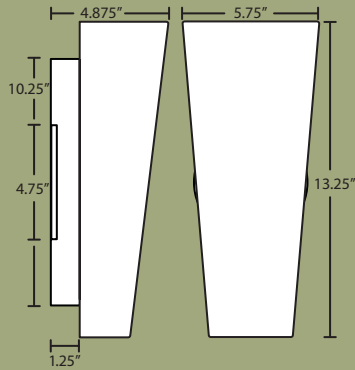

Tino 13:

Wall-mount only
75°C supply wire required
Incandescent or CFL Lamps not included.
Incandescent models are suitable for dimming.
CFL information: Pg. 258

OUTDOOR WET LOCATION, For Interior or Exterior Use (For more information, see Pg. 262)

Tino 13 Outdoor:

2	N	W	-	-	-	-
Fixture	Decor	Lamping	Metal Finish			
2NW 1 Light 13.25" H	780407 Opal Matte 780419 Carrera 780499 Opal-Frost	A2 2x 40W B10 Incand. H1 1x 26W Quad 120V <i>More CFL options: Pg. 260</i>	AL Br. Alum BR Bronze WH White			

Tino 18 Outdoor:

3	N	W	-	-	-	-
Fixture	Decor	Lamping	Metal Finish			
3NW 1 Light 18.5" H	780507 Opal Matte 780519 Carrera 780599 Opal-Frost	A3 3x 40W B10 Incand. H1 1x 26W Quad 120V <i>More CFL options: Pg. 260</i>	AL Br. Alum BR Bronze WH White			

INDOOR DAMP LOCATION, For interior Use Only

Tino 13 Indoor:

7	8	0	4	-	-	-
Fixture	Decor	Lamping	Metal Finish			
7804 13.2" H	07 Opal Matte 19 Carrera 99 Opal-Frost	A2 2x 40W B10 Incand. 120V B2 2x 40W G9 Halogen 120V H1 1x 26W Quad 120V <i>More CFL options: Pg. 260</i>	BR Bronze PN Polished Nickel SN Satin Nickel			

Tino 18 Indoor:

7	8	0	5	-	-	-
Fixture	Decor	Lamping	Metal Finish			
7805 18.5" H	07 Opal Matte 19 Carrera 99 Opal-Frost	A3 3x 40W B10 Incand. 120V B3 3x 40W G9 Halogen 120V H1 1x 26W Quad 120V <i>More CFL options: Pg. 260</i>	BR Bronze PN Polished Nickel SN Satin Nickel