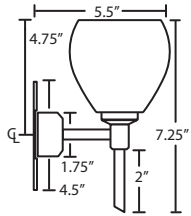

Metal Finish

- BR Bronze
- PN Polished Nickel
- SN Satin Nickel

3SW-560519-SN  
Carrera

Shown with finials

Shown without canopy cover

2SW: 14.625" L

3SW: 22.5" L

4SW: 30.375" L