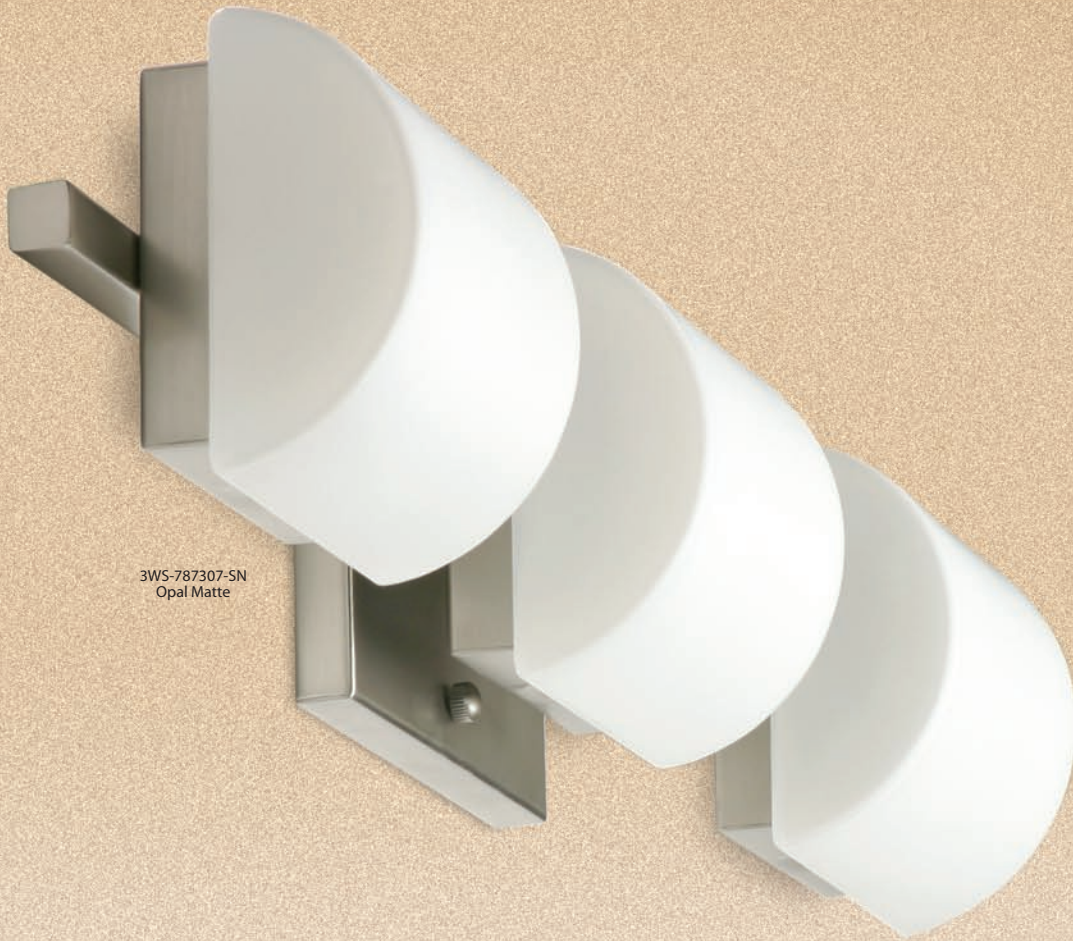

3WS-787307-SN
Opal Matte