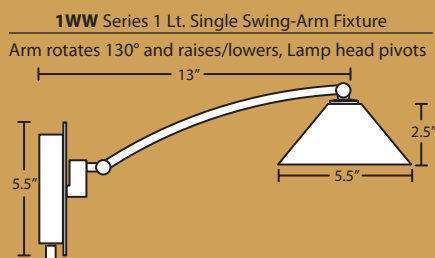

Fixture	Decor	Metal Finish
1WU Swing-arm	117607 White	BR Bronze
1WW Swing-arm	117652 Marble	SN Satin Nickel
	117681 Sunset	
	117687 Blue Matte	
	117691 Bi-Color	
	1176AM Apricot Matte	
	282453 White Starpoint	
	282484 Blue Starpoint	
	282490 Mango Starpoint	
	550493 Dicro Swirl	

Lamp: 50W Low-pressure Halogen
12V Bi-Pin GY6.35, *included*
Integrated full-range rotary dimmer
60W Class 2 electronic transformer
Cord/Plug Kit available, Pg. 193

Location: DRY or DAMP,
interior only