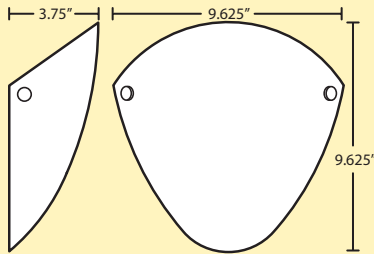

ADA-COMPLIANT

Open-top handcrafted glass
Incandescent models are suitable for dimming.
75°C supply wire required
Lamps not included

Location: DRY or DAMP,
interior only

CFL information: Pg. 258