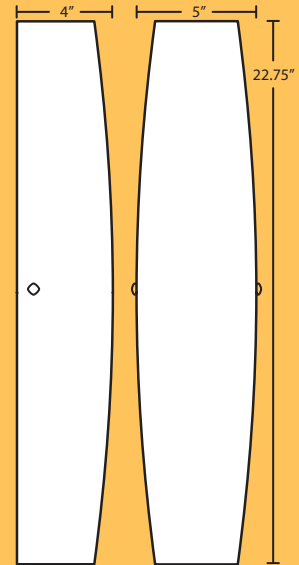

711207
Opal Matte