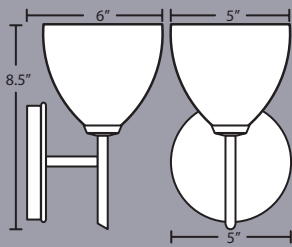

Sconce with one handcrafted glass
Wall-mount only
Dimmable with std. incandescent dimmer.
Glass: 5.0" Dia. x 4.5" H
Lamp: 40W G9 Halogen 120V, *included*
Location: DRY or DAMP,
interior only

Finish Options: