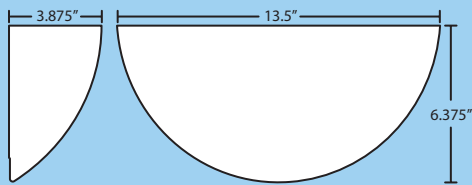

Fixture/Decor

- 703007 Opal Matte
- 703018 Amber Cloud
- 703019 Carrera
- 703080 Amber Matte
- 7030HB Habanero
- 7030MA Magma
- 7030VM Vanilla Matte

Lamping

1. ( ) 1x 75W A19 Incand.
   - E1 1x 18W Quad 120V
   - W1 1x 18W GU-24 max
2. More CFL options: Pg. 260

ADA-COMPLIANT

Open-top handcrafted glass, no visible hardware
Incandescent models are suitable for dimming.
75°C supply wire required
Lamps not included

Location: DRY or DAMP,
interior only

CFL information: Pg. 258