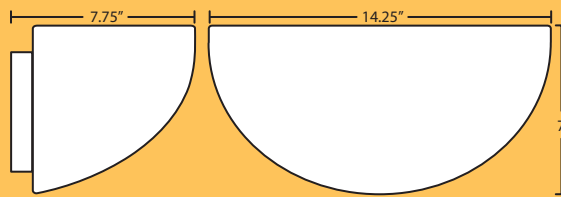

Quatro 14:

Fixture/Decor	Lamping
246607 Opal Matte	( ) 2x 60W A19 Incand.
246652 Marble	H1 1x 26W Quad 120V
246683 Mocha	More CFL options: Pg. 260

Handcrafted glass diffuser is enclosed on top to conceal lamp if viewed from above.

75°C supply wire required

Incandescent models are suitable for dimming.

Lamps not included

Location: WET, Interior or Exterior
For more information, see Pg. 262

CFL information: Pg. 258