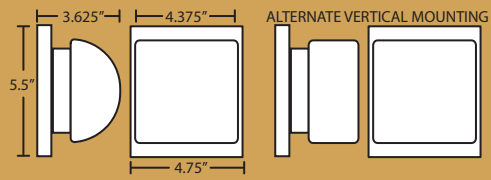

Multilight version of Rise Sconce.  
Orient upward or downward, wall-mount only

4WZ: 30.3125" L

3WS-787307-SN  
Opal Matte

paolo sconce

Fixture	Decor	Metal Finish
1WS 1 Light	787307 Opal Matte	BR Bronze
	787319 Carrera	PN Polished Nickel
	787399 Opal-Frost	SN Satin Nickel