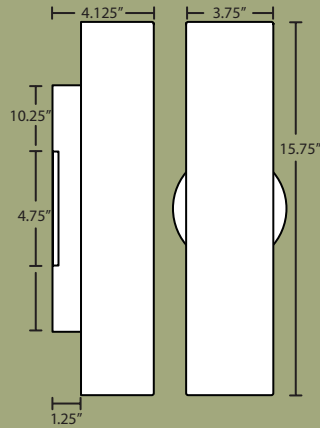

Closed-ended handcrafted glass
Wall-mount only
Indoor sconce can orient horizontal or vertical (outdoor sconce is vertical only).
75°C supply wire required
Incandescent models are suitable for dimming.
Incandescent or CFL Lamps not included.
CFL information: Pg. 258

Baaz 16:

Baaz 20:

OUTDOOR WET LOCATION, For Interior or Exterior Use (For more information, see Pg. 262)

Baaz 16 Outdoor:

2	N	W	-	7	7	0	2	0	7	-	-
Fixture				Decor				Lamping		Metal Finish	
2NW 1 Light				770207 Opal Matte				A2 2x 40W B10 Incand. 120V		AL Br. Alum	
15.75" H								H1 1x 26W Quad 120V		BR Bronze	
								More CFL options: Pg. 260		WH White	

Baaz 20 Outdoor:

3	N	W	-	7	8	6	0	0	7	-	-
Fixture				Decor				Lamping		Metal Finish	
3NW 1 Light				786007 Opal Matte				A3 3x 40W B10 Incand. 120V		AL Br. Alum	
19.75" H								H1 1x 26W Quad 120V		BR Bronze	
								More CFL options: Pg. 260		WH White	

INDOOR DAMP LOCATION, For interior Use Only

Baaz 16 Indoor:

7	7	0	2	0	7	-	-		
Decor						Lamping		Metal Finish	
770207 Opal Matte						A2 2x 40W B10 Incand. 120V		BR Bronze	
						B2 2x 40W G9 Halogen 120V		PN Polished Nickel	
						H1 1x 26W Quad 120V		SN Satin Nickel	
						More CFL options: Pg. 260			

Baaz 20 Indoor:

7	8	6	0	0	7	-	-		
Decor						Lamping		Metal Finish	
786007 Opal Matte						A3 3x 40W B10 Incand. 120V		BR Bronze	
						B3 3x 40W G9 Halogen 120V		PN Polished Nickel	
						H1 1x 26W Quad 120V		SN Satin Nickel	
						More CFL options: Pg. 260