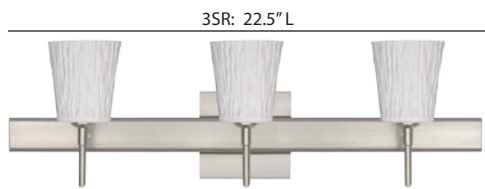

# nico 4 vanity

3SR-5125OS-SN  
Opal Stone

Shown with finials

Shown without canopy cover

Multilight version of Nico 4 Sconce.  
Orient upward or downward, wall-mount only  
Finials can be removed for downward use, as shown.  
Canopy cover optional when not required.  
Lamps: 40W G9 Halogen 120V, *included*  
**Location: DRY or DAMP,**  
interior only