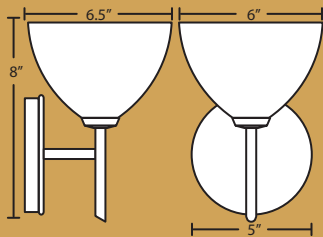

Sconce with one handcrafted glass
Wall-mount only
Dimmable with std. incandescent dimmer.
Glass: 6.0" Dia. x 4.0" H
Lamp: 40W G9 Halogen 120V, *included*
Location: DRY or **DAMP**,
interior only

1 | S | W | -

Fixture
1SW Mini sconce

| | | | | | | |

Decor
467907 White
467952 Marble
467983 Mocha
4679CH Cherry
4679GY Bicolor Green/Yellow
4679KR Chalk
4679OK Oak
4679OP Bicolor Orange/Pina
4679SL Solare
4679TN Titan
4679VM Vanilla Matte

- | | |

Metal Finish
BR Bronze
PN Polished Nickel
SN Satin Nickel

Finish Options: