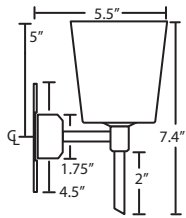

# canto 5 vanity

3SR-5131VM-SN  
Vanilla Matte

Shown with finials

Shown without canopy cover

2SR: 14.625" L

3SR: 22.5" L

4SR: 30.375" L

Multilight version of Canto 5 Sconce.  
Orient upward or downward, wall-mount only  
Finials can be removed for downward use, as shown.  
Canopy cover optional when not required.