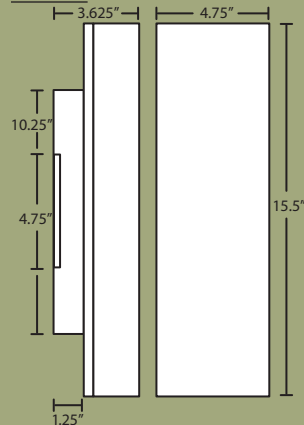

ADA-COMPLIANT

Open-ended handcrafted glass
Orient horizontal or vertical, wall-mount only
75°C supply wire required
Incandescent models are suitable for dimming.
Incandescent or CFL Lamps not included.

Location: DRY or **DAMP**,
interior only

CFL information: Pg. 258

Darci 16:

2 7 2 5 0 7

Decor
272507 Opal Matte

-

Lamping

A2 2x 60W A15 120V Incan.
B2 2x 40W G9 Halogen 120V
H1 1x 26W Quad 120V
V2 2x 13W GU-24 max
More CFL options: Pg. 260

-

Metal Finish

BR Bronze
PN Polished Nickel
SN Satin Nickel