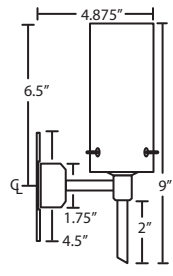

copa 3 vanity

3SR: 22.5" L

3SW-440307-SN
Opal Matte
(shown without canopy cover)