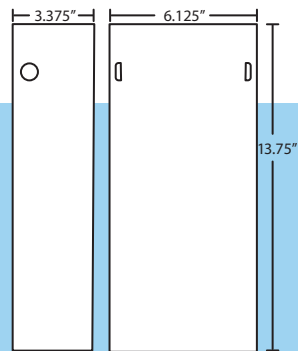

Torre 14 Wall:

ADA-COMPLIANT

Open-ended handcrafted glass
Incandescent models are suitable for dimming.
75°C supply wire required
Lamps not included

Location: DRY or DAMP,
interior only

CFL information: Pg. 258

Fixture/Decor

- 819207 White
- 8192CF Copper Foil
- 8192CH Cherry
- 8192GF Gold Foil
- 8192KR Chalk
- 81920K Oak
- 8192SF Silver Foil
- 8192TN Titan

Lamping

- ( ) 1x 75W A19 Incand.
- E1 1x 18W Quad 120V
- W1 1x 18W GU-24 max
- *More CFL options: Pg. 260*

Metal Finish

- BK Black
- BR Bronze
- PN Polished Nickel
- SN Satin Nickel
- WH White