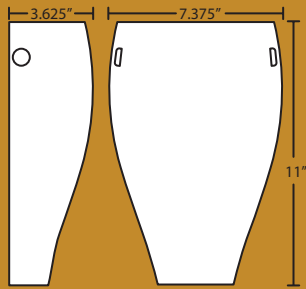

ADA-COMPLIANT

Open-ended handcrafted glass
Incandescent models are suitable for dimming.
75°C supply wire required
Lamps not included

Location: DRY or DAMP,
interior only

CFL information: Pg. 258