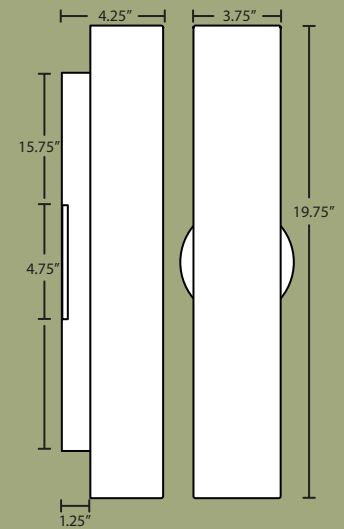

Baaz 20:

OUTDOOR WET LOCATION, For Interior or Exterior Use (For more information, see Pg. 262)

Baaz 16 Outdoor:

2	N	W	-	7	7	0	2	0	7	-	-
Fixture				Decor				Lamping		Metal Finish	
2NW 1 Light				770207 Opal Matte				A2 2x 40W B10 Incand. 120V		AL Br. Alum	
15.75" H								H1 1x 26W Quad 120V		BR Bronze	
								More CFL options: Pg. 260		WH White	

Baaz 20 Outdoor:

3	N	W	-	7	8	6	0	0	7	-	-
Fixture				Decor				Lamping		Metal Finish	
3NW 1 Light				786007 Opal Matte				A3 3x 40W B10 Incand. 120V		AL Br. Alum	
19.75" H								H1 1x 26W Quad 120V		BR Bronze	
								More CFL options: Pg. 260		WH White	

INDOOR DAMP LOCATION, For interior Use Only

Baaz 16 Indoor:

7	7	0	2	0	7	-	-		
Decor						Lamping		Metal Finish	
770207 Opal Matte						A2 2x 40W B10 Incand. 120V		BR Bronze	
						B2 2x 40W G9 Halogen 120V		PN Polished Nickel	
						H1 1x 26W Quad 120V		SN Satin Nickel	
						More CFL options: Pg. 260			

Baaz 20 Indoor:

7	8	6	0	0	7	-	-		
Decor						Lamping		Metal Finish	
786007 Opal Matte						A3 3x 40W B10 Incand. 120V		BR Bronze	
						B3 3x 40W G9 Halogen 120V		PN Polished Nickel	
						H1 1x 26W Quad 120V		SN Satin Nickel	
						More CFL options: Pg. 260