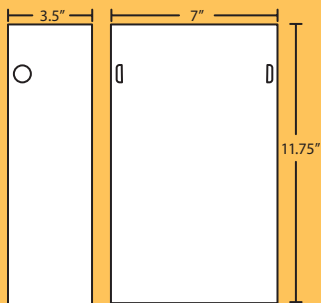

CFL information: Pg. 258

tamburo 7 sconce

7042MA-SN Magma

**ADA-COMPLIANT**

Open-ended handcrafted glass incandescent models are suitable for dimming. 75°C supply wire required  
 Lamp: 75W A19 120V (Onyx requires 60W max)