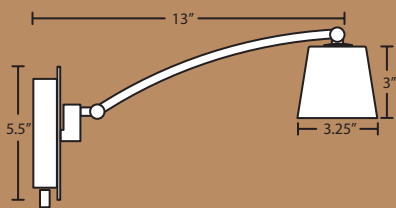

1	W	W	-	-	-	-	-	-
Fixture	Decor				Metal Finish			
1WW Swing-arm	514500	Clear Stone	BR Bronze		SN Satin Nickel			
	5145CF	Stone Copper Foil						
	5145GF	Stone Gold Foil						
	5145OS	Opal Stone						
	5145SF	Stone Silver Foil						

Lamp: 50W Low-pressure Halogen 12V Bi-Pin GY6.35, *included*
Arm rotates 130° and raises/lowers, lamp head pivots
Integrated full-range rotary dimmer
Handcrafted glass
60W Class 2 electronic transformer
Cord/Plug Kit available, Pg. 193
Location: DRY or DAMP,
interior only