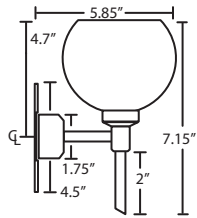

Metal Finish  
**BR** Bronze  
**PN** Polished Nickel  
**SN** Satin Nickel

palla 5 vanity

3SW-565807-SN  
Opal Matte

2SW: 14.625" L

3SW: 22.5" L

4SW: 30.375" L

Shown in downward orientation

Multilight version of Palla 5 Sconce.  
Orient upward or downward, wall-mount only  
Finials can be removed for downward use.  
Canopy cover optional when not required.  
Lamps: 40W G9 Halogen 120V, included  
**Location: DRY or DAMP,**  
interior only