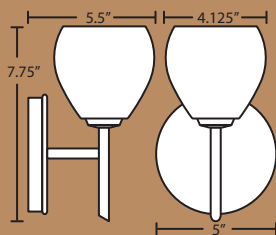

560586  
Blue Cloud

5605HB  
Habanero

5605HN  
Honey

5605MA  
Magma

5605VM  
Vanilla Matte

Sconce with one handcrafted glass  
Wall-mount only  
Dimmable with std. incandescent dimmer.  
Glass: 4.125" Dia. x 3.875" H  
Lamp: 40W G9 Halogen 120V, *included*  
**Location: DRY or DAMP,**  
interior only