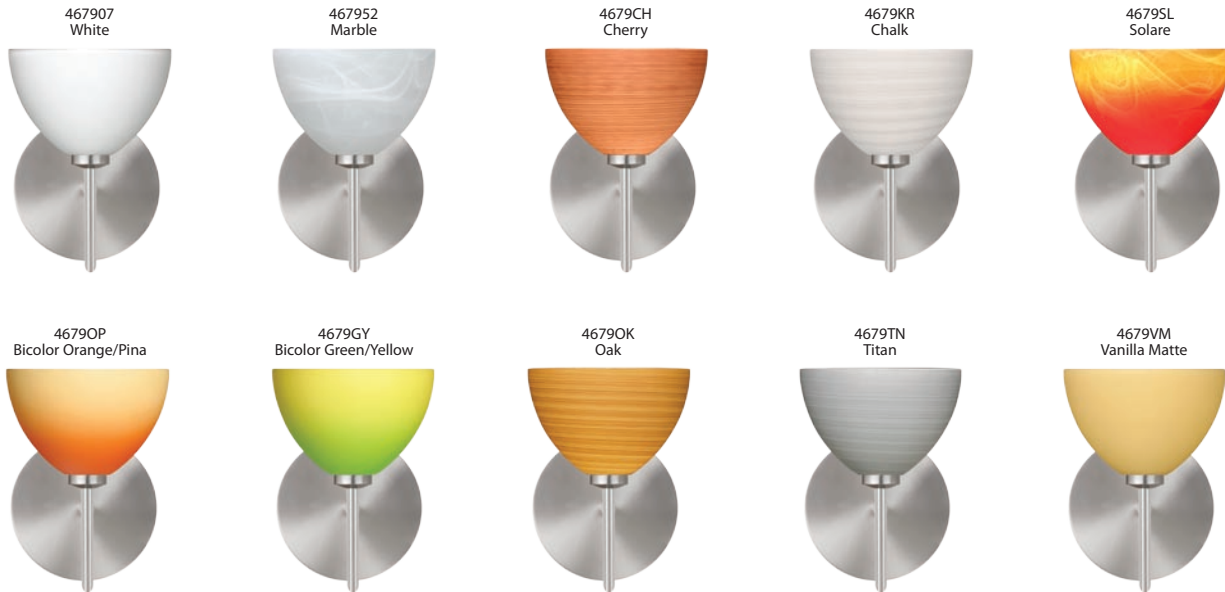

Sconce with one handcrafted glass
Wall-mount only
Dimmable with std. incandescent dimmer.
Glass: 6.0" Dia. x 4.0" H
Lamp: 40W G9 Halogen 120V, *included*
Location: DRY or **DAMP**,
interior only

1 | S | W | -

Fixture
1SW Mini sconce

| | | | | | | |

Decor
467907 White
467952 Marble
467983 Mocha
4679CH Cherry
4679GY Bicolor Green/Yellow
4679KR Chalk
4679OK Oak
4679OP Bicolor Orange/Pina
4679SL Solare
4679TN Titan
4679VM Vanilla Matte

- | | |

Metal Finish
BR Bronze
PN Polished Nickel
SN Satin Nickel

Finish Options: