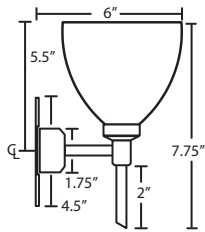

Multilight version of Mia Sconce.
Decor options shown on previous page.
Orient upward or downward, wall-mount only
Finials can be removed for downward use.
Canopy cover optional when not required.
Lamps: 40W G9 Halogen 120V, *included*
Location: DRY or DAMP,
interior only

Fixture	Decor	Metal Finish
2SW 2 Light	177907 Opal Matte	BR Bronze
3SW 3 Light	177918 Amber Cloud	PN Polished Nickel
4SW 4 Light	177919 Carrera	SN Satin Nickel
	177941 Garnet	
	177980 Amber Matte	
	177986 Blue Cloud	
	1779CE Ceylon	
	1779CF Copper Foil	
	1779GF Gold Foil	
	1779HB Habanero	
	1779HN Honey	
	1779HV Halva	
	1779MA Magma	
	1779MG Marble Grigio	
	1779SF Silver Foil