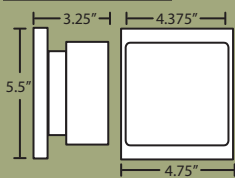

3WS: 22.5" L x 4.75" H x 4" D

2WS: 14.625" L x 4.75" H x 4" D

4WS: 30.375" L x 4.75" H x 4" D

5WS: 38.125" L x 4.75" H x 4" D

Alex in Opal Matte:

Alex with Flat Glass Trim:

**ADA-COMPLIANT**

Orient horizontal or vertical, wall-mount only