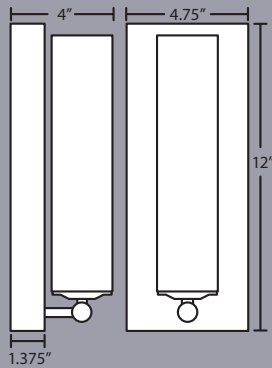

1 | W | E - 1 | 1 | 8 | 6 | 0 | 7

Fixture
1WE 1 Light

Decor
118607 Opal Matte

Lamping
( ) 1x 60W B10 Incand.
E1 1x 18W Quad 120V
W1 1x 18W Quad GU24

Metal Finish
BR Bronze
PN Polished Nickel
SN Satin Nickel

More CFL options: Pg. 260

ADA-COMPLIANT

Open-top handcrafted glass
Incandescent models are suitable for dimming.
75°C supply wire required
Glass: 2.375" Dia. x 10" H
Lamps not included

Location: DRY or DAMP,
interior only

CFL information: Pg. 258