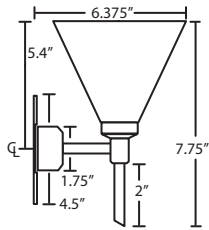

kani vanity

Multilight version of Kani Sconce.
Decor options shown on next page.
Orient upward or downward, wall-mount only
Finials can be removed for downward use.
Canopy cover optional when not required.
Lamps: 40W G9 Halogen 120V, included
Location: DRY or DAMP,
interior only

Fixture	Decor	Metal Finish
2SR 2 Light	512107 Opal Matte	BR Bronze
3SR 3 Light	512118 Amber Cloud	PN Polished Nickel
4SR 4 Light	512119 Carrera	SN Satin Nickel
	512141 Garnet	
	512180 Amber Matte	
	512186 Blue Cloud	
	5121CM Cobalt Blue Matte	
	5121HN Honey	
	5121RM Ruby Matte	
	5121VM Vanilla Matte