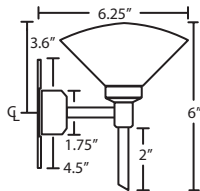

hoppi vanity

Multilight version of Hoppi Sconce.
Orient upward or downward, wall-mount only
Finials can be removed for downward use.
Canopy cover optional when not required.
Lamps: 40W G9 Halogen 120V, *included*
Location: DRY or DAMP,
interior only

Fixture	Decor	Metal Finish
2SW 2 Light	181304 Marble/Clear	BR Bronze
3SW 3 Light	181305 Mocha/Clear	PN Polished Nickel
4SW 4 Light	191352 Marble	SN Satin Nickel
	191383 Mocha