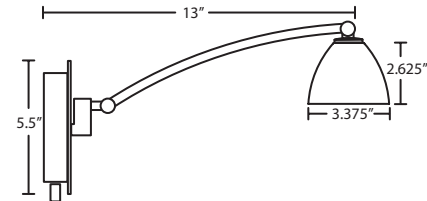

**1WU Series 1 Lt. Double Swing-Arm Fixture**

Arm rotates 155° and pivots at center, Lamp head rotates & pivots

**1WW Series 1 Lt. Single Swing-Arm Fixture**

Arm rotates 130° and raises/lowers, Lamp head pivots