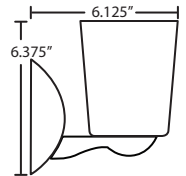

2WZ: 14.5" L

			-	4	7	8	2	0	6	-	-	-	-
Fixture				Decor				Lamping			Metal Finish		
2WZ 2 Light 3WZ 3 Light 4WZ 4 Light				478206 Clear/White				() 60W A19 120V V* 13W GU-24 max More CFL options: Pg. 260 *Lamp QTY			BR Bronze PN Polished Nickel SN Satin Nickel