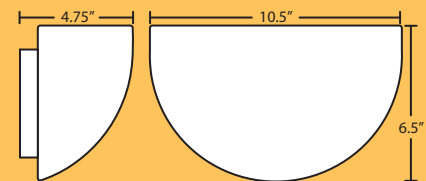

Quatro 10:

Fixture/Decor	Lamping
235507 Opal Matte	( ) 1x 75W A19 Incand.
235552 Marble	E1 1x 18W Quad 120V
235583 Mocha	More CFL options: Pg. 260