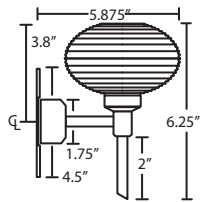

lasso vanity

3SW: 22.5" L