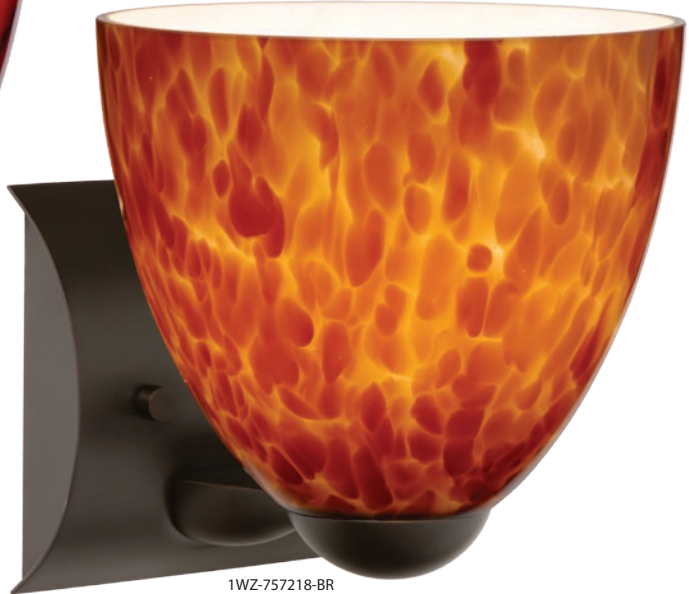

2WZ: 14.5" L

4WZ: 30.3125" L

Multilight version of Bria Sconce.  
Orient upward or downward, wall-mount only

sasha II sconce

1WZ-757241-PN  
Garnet

1WZ-757218-BR  
Amber Cloud

757207  
Opal Matte

757280  
Amber Matte