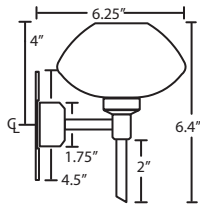

Shown with finials