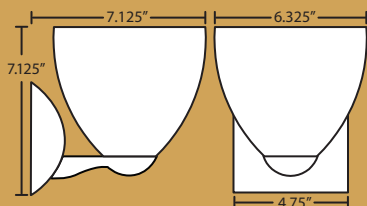

Sconce with handcrafted glass
Incandescent models are suitable for dimming.
Glass: 6.3125" Dia. x 5.4375" H
Lamps not included
Location: DRY or DAMP,
interior only

CFL information: Pg. 258