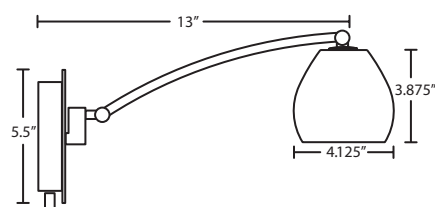

1WU Series 1 Lt. Double Swing-Arm Fixture

Arm rotates 155° and pivots at center, Lamp head rotates & pivots

1WW Series 1 Lt. Single Swing-Arm Fixture

Arm rotates 130° and raises/lowers, Lamp head pivots

Lamp: 50W Low-pressure Halogen  
12V Bi-Pin GY6.35, included  
Integrated full-range rotary dimmer  
60W Class 2 electronic transformer  
Cord/Plug Kit available, Pg. 193