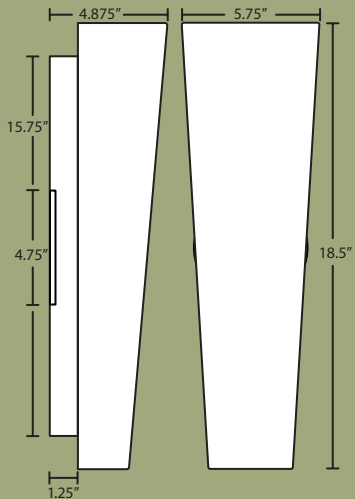

Tino 18:

Wall-mount only
75°C supply wire required
Incandescent or CFL Lamps not included.
Incandescent models are suitable for dimming.
CFL information: Pg. 258

OUTDOOR WET LOCATION, For Interior or Exterior Use (For more information, see Pg. 262)

Tino 13 Outdoor:

2	N	W	-	-	-	-
Fixture	Decor	Lamping	Metal Finish			
2NW 1 Light 13.25" H	780407 Opal Matte 780419 Carrera 780499 Opal-Frost	A2 2x 40W B10 Incand. H1 1x 26W Quad 120V <i>More CFL options: Pg. 260</i>	AL Br. Alum BR Bronze WH White			

Tino 18 Outdoor:

3	N	W	-	-	-	-
Fixture	Decor	Lamping	Metal Finish			
3NW 1 Light 18.5" H	780507 Opal Matte 780519 Carrera 780599 Opal-Frost	A3 3x 40W B10 Incand. H1 1x 26W Quad 120V <i>More CFL options: Pg. 260</i>	AL Br. Alum BR Bronze WH White			

INDOOR DAMP LOCATION, For interior Use Only

Tino 13 Indoor:

7	8	0	4	-	-	-
Fixture	Decor	Lamping	Metal Finish			
7804 13.2" H	07 Opal Matte 19 Carrera 99 Opal-Frost	A2 2x 40W B10 Incand. 120V B2 2x 40W G9 Halogen 120V H1 1x 26W Quad 120V <i>More CFL options: Pg. 260</i>	BR Bronze PN Polished Nickel SN Satin Nickel			

Tino 18 Indoor:

7	8	0	5	-	-	-
Fixture	Decor	Lamping	Metal Finish			
7805 18.5" H	07 Opal Matte 19 Carrera 99 Opal-Frost	A3 3x 40W B10 Incand. 120V B3 3x 40W G9 Halogen 120V H1 1x 26W Quad 120V <i>More CFL options: Pg. 260</i>	BR Bronze PN Polished Nickel SN Satin Nickel