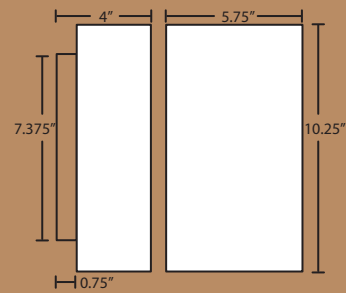

Dorian 10:

1 1 8 9		-	
Fixture	Decor	Lamping	
1189 10.25" H	07 Opal Matte	() 1x 60W A19 Incand.	
	52 Marble	E1 1x 18W Quad 120V	
	83 Mocha	V1 1x 13W GU-24 max	
<i>More CFL options: Pg. 260</i>