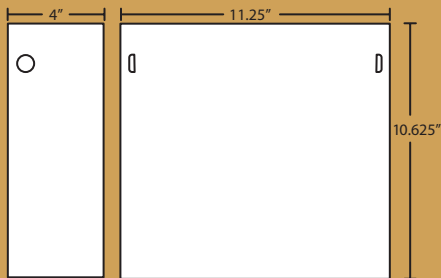

7118SF
Stone Silver Foil

ADA-COMPLIANT

Open-ended handcrafted glass
Incandescent models are suitable for dimming.
75°C supply wire required
Lamps not included

Location: DRY or DAMP,
interior only

CFL information: Pg. 258

Fixture/Decor	Lamping	Metal Finish
7118CF Stone Copper Foil	( ) 1x 75W A19 Incand.	BK Black
7118GF Stone Gold Foil	E2 2x 18W Quad 120V	BR Bronze
7118OS Opal Stone	K1 1x 32W TBX 120V	PN Polished Nickel
7118SF Stone Silver Foil	W2 2x 18W GU-24 max	SN Satin Nickel
	<i>More CFL options: Pg. 260</i>	WH White