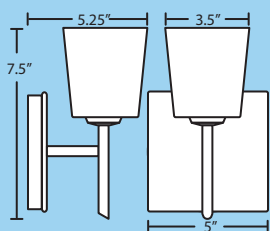

nico 4 sconce

5125SF
Stone Silver Foil

Sconce with one handcrafted glass
Wall-mount only
Dimmable with std. incandescent dimmer.
Glass: 3.5" Dia. x 3.75" H
Lamp: 40W G9 Halogen 120V, *included*
Location: DRY or **DAMP**,
interior only

1	S	R	-	-	-	-	-	-	-
Fixture	Decor						Metal Finish		
1SR Mini sconce	512500	Clear Stone						BR	Bronze
	5125CF	Stone Copper Foil						PN	Polished Nickel
	5125GF	Stone Gold Foil						SN	Satin Nickel
	51250S	Opal Stone							
	5125SF	Stone Silver Foil							

Finish Options: