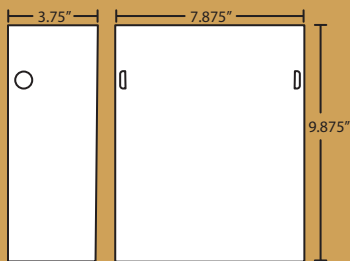

tamburo 8 sconce

7089WD
White Damask

ADA-COMPLIANT

Open-ended handcrafted glass
Incandescent models are suitable for dimming.
75°C supply wire required
Lamps not included

Location: DRY or DAMP,
interior only

CFL information: Pg. 258

Fixture/Decor

- 7089BD Black Damask
- 7089CS Cosmic
- 7089WB White Rings
- 7089WD White Damask
- 7090CF Stone Copper Foil
- 7090GF Stone Gold Foil
- 7090OS Opal Stone
- 7090SF Stone Silver Foil

Lamping

1. ( ) 1x 75W A19 Incand.
   - E1 1x 18W Quad 120V
   - W1 1x 18W GU-24 max
2. More CFL options: Pg. 260

Metal Finish

- BK Black
- BR Bronze
- PN Polished Nickel
- SN Satin Nickel
- WH White