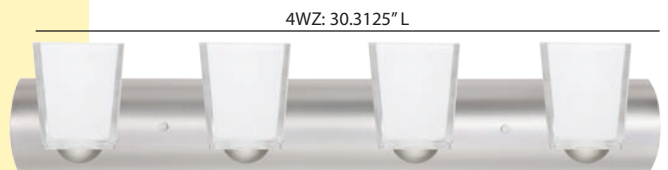

2WZ: 14.5" L

4WZ: 30.3125" L

Multilight version of Bria Sconce.  
Orient upward or downward, wall-mount only

sasha II sconce

1WZ-757241-PN  
Garnet

1WZ-757218-BR  
Amber Cloud

757207  
Opal Matte

757280  
Amber Matte