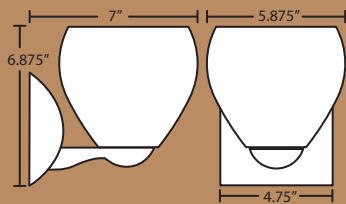

bolla sconce

412286
Blue Cloud

Sconce with one handcrafted glass
Incandescent models are suitable for dimming.

Glass: 5.875" Dia. x 5.25" H

Lamps not included

Location: DRY or DAMP,
interior only

CFL information: Pg. 258

1 | W | Z -
Fixture
1WZ 1 Light

Decor

- 412207 Opal Matte
- 412218 Amber Cloud
- 412219 Carrera
- 412241 Garnet
- 412260 Cocoon
- 412280 Amber Matte
- 412286 Blue Cloud
- 4122CE Ceylon
- 4122HB Habanero
- 4122HN Honey
- 4122MA Magma
- 4122VM Vanilla Matte

Lamping

1. ( ) 60W A15 or A19
   - V1 13W GU-24 max
2. More CFL options: Pg. 260

Metal Finish

- BR Bronze
- PN Polished Nickel
- SN Satin Nickel