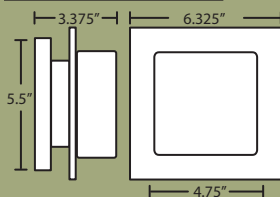

3WS: 22.5" L x 4.75" H x 4" D

2WS: 14.625" L x 4.75" H x 4" D

4WS: 30.375" L x 4.75" H x 4" D

5WS: 38.125" L x 4.75" H x 4" D

Alex in Opal Matte:

Alex with Flat Glass Trim:

**ADA-COMPLIANT**

Orient horizontal or vertical, wall-mount only