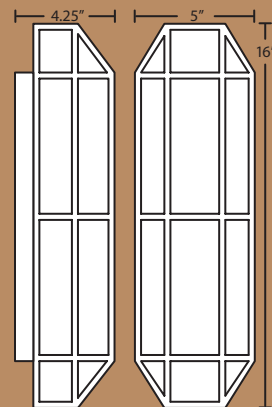

3 0 4 5 0 4

Fixture/Decor
304504 10.5" H Frost/Clear

- **Lamping**

( ) 1x 75W A19 Incand.
E1 1x 18W Quad 120V
More CFL options: Pg. 260

Prismo 16: #3046