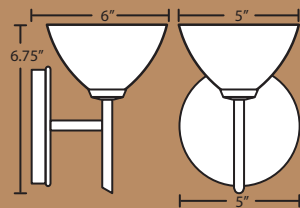

Sconce with one handcrafted glass
Wall-mount only
Dimmable with std. incandescent dimmer.
Glass: 5.0" Dia. x 2.875" H
Lamp: 40W G9 Halogen 120V, *included*
Location: DRY or DAMP,
interior only

1 | S | W | -

Fixture
1SW Mini sconce

Decor

- 174307 White
- 174331 Red Matte
- 174352 Marble
- 174383 Mocha
- 174387 Blue Matte
- 1743CH Cherry
- 1743GY Bicolor Green/Yellow
- 1743KR Chalk
- 1743OK Oak
- 1743OP Bicolor Orange/Pina
- 1743SL Solare
- 1743TN Titan
- 1743VM Vanilla Matte
- 184380 Amber Matte
- 184395 Pearl
- 574393 Dicro Ribbed

Metal Finish

- BR Bronze
- PN Polished Nickel
- SN Satin Nickel