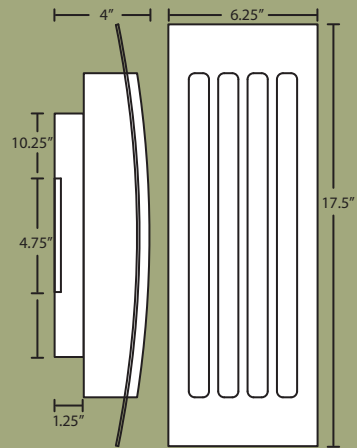

7 8 5 5 0 7
Fixture/Decor
785507 Opal Matte

Lamping
A2 2x 40W B10 Incand.
H1 1x 26W Quad 120V
More CFL options: Pg. 260

Metal Finish
AL Br. Alum
BR Bronze
WH White

Sail 17: #785538