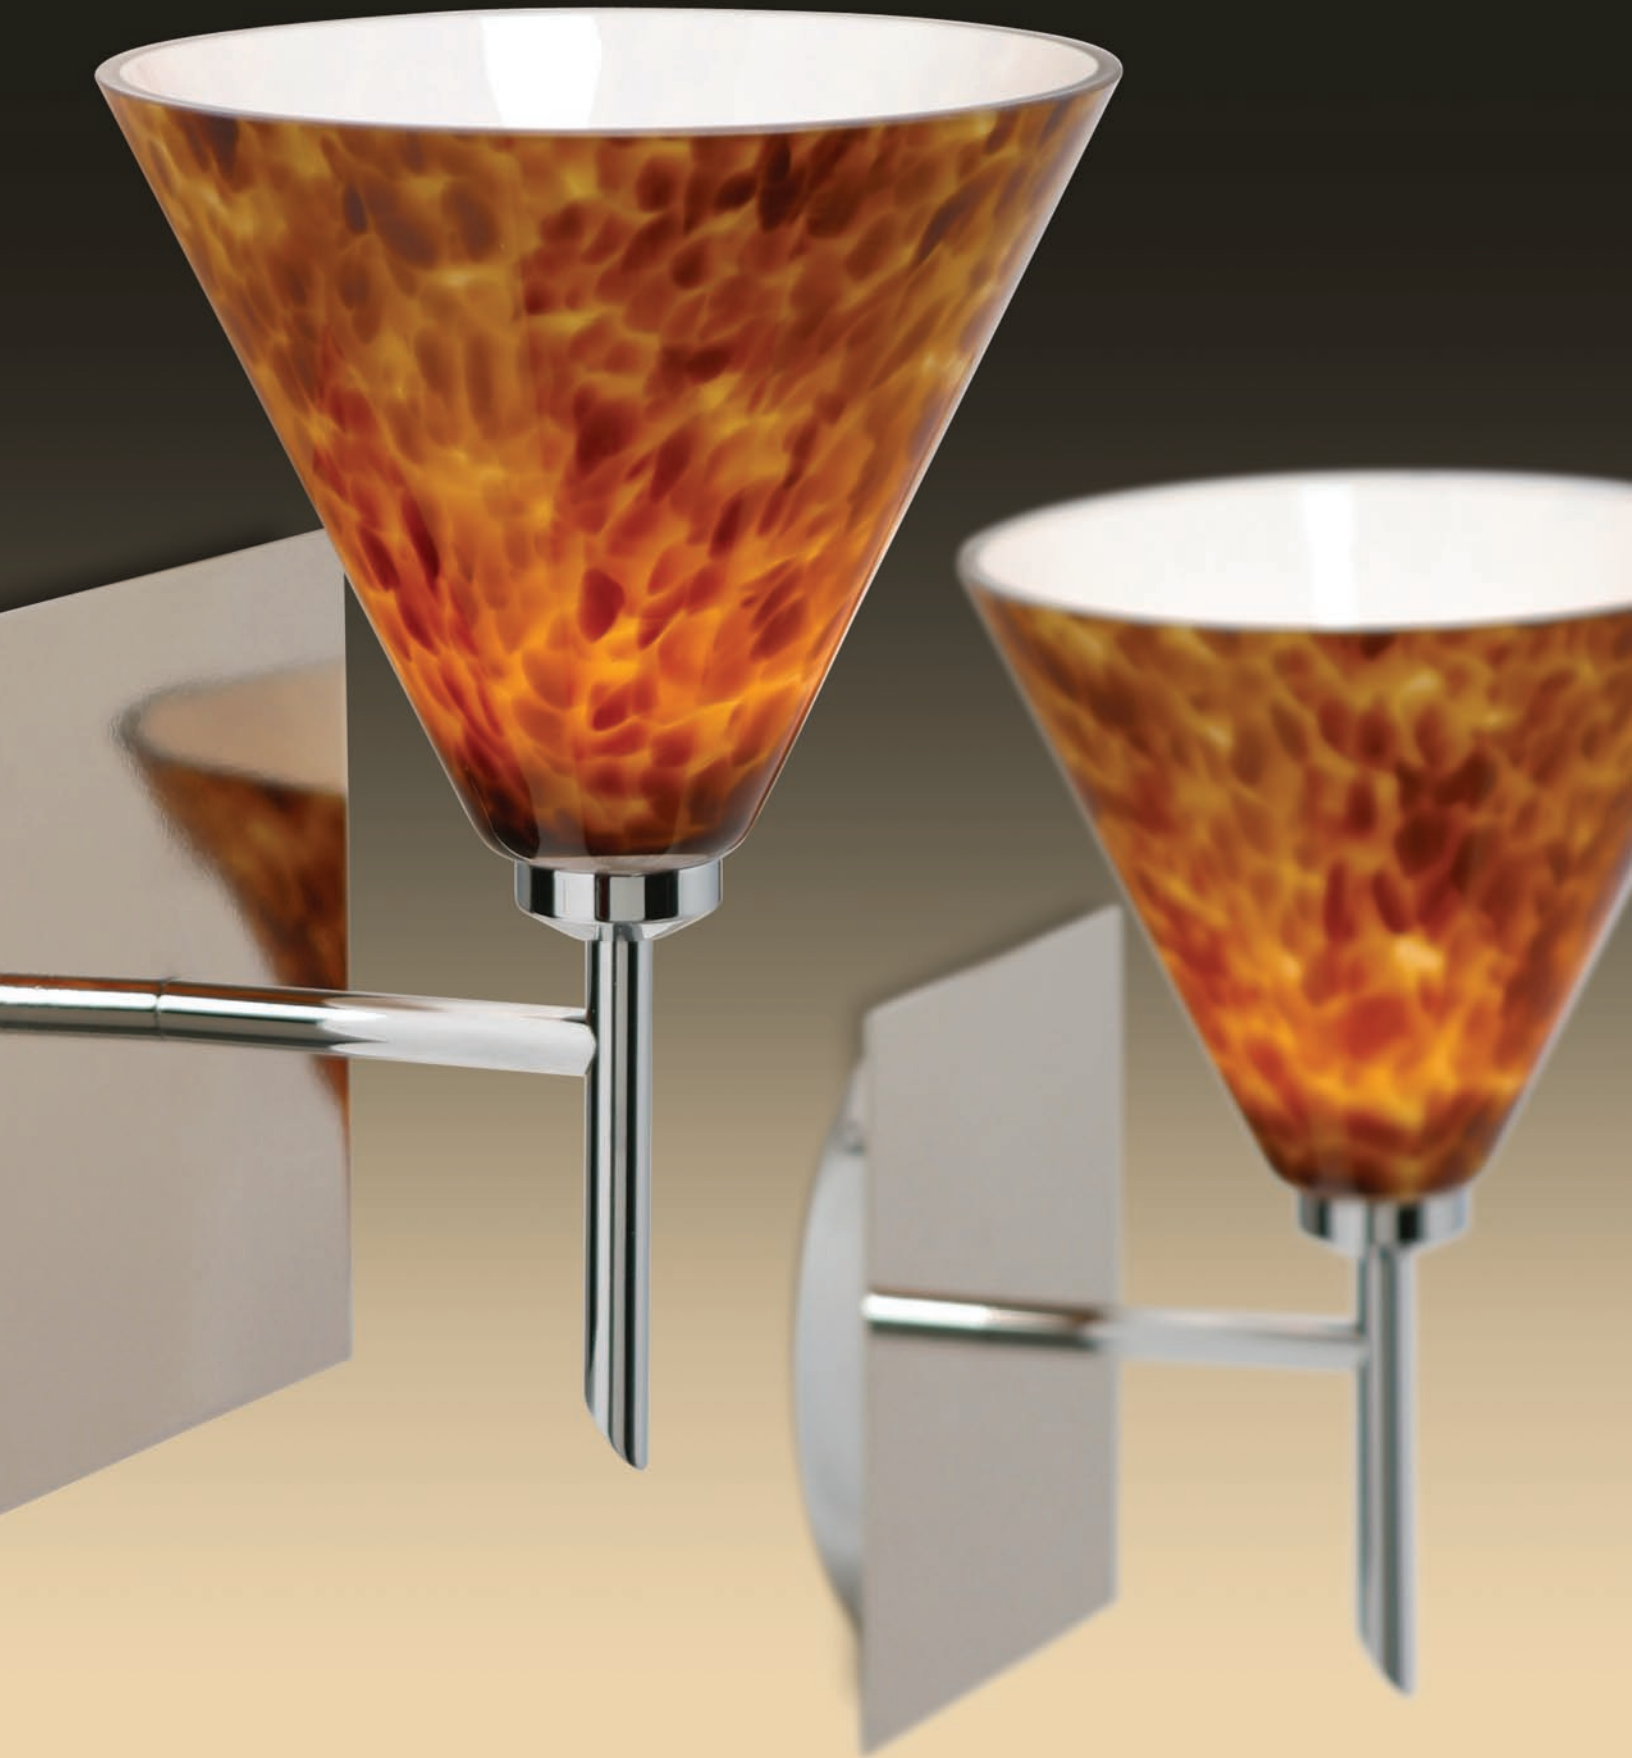

512107
Opal Matte

512180
Amber Matte