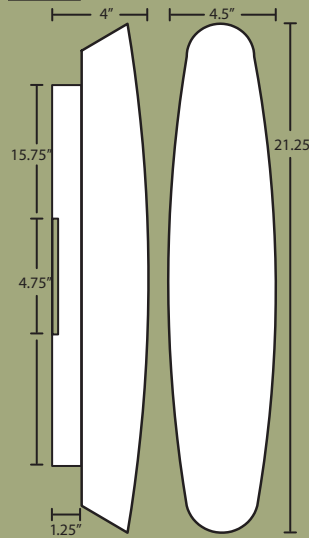

Aero 21:

2 7 2 9 0 7

Decor
272907 Opal Matte

-

Lamping

A3 3x 60W A15 120V Incan.
B3 3x 40W G9 Halogen 120V
H1 1x 26W Quad 120V
V3 3x 13W GU-24 max
More CFL options: Pg. 260

-

Metal Finish

BR Bronze
PN Polished Nickel
SN Satin Nickel