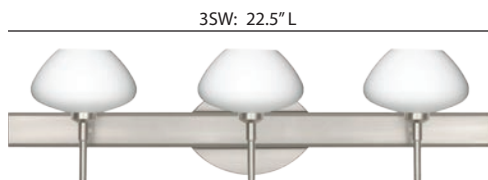

Finish Options:

3SW-541007-SN  
Opal Matte

Shown with finials

Shown without canopy cover

Multilight version of Peri Sconce.

Orient upward or downward, wall-mount only

Finials can be removed for downward use, as shown.