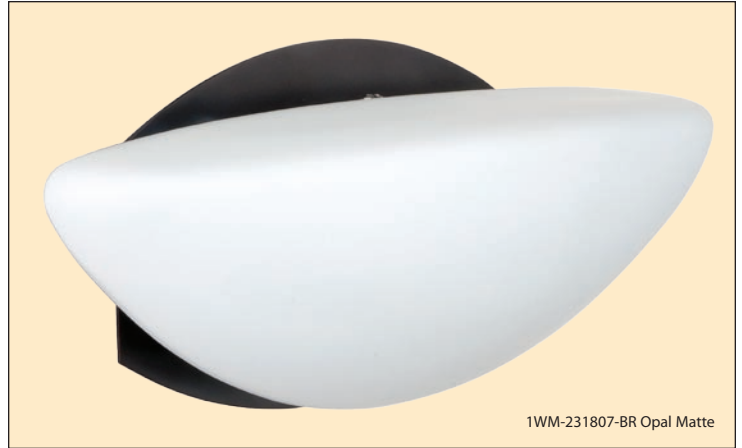

Enclosed quarter-sphere glass with oval canopy  
Orient upward or downward, wall-mount only  
Dimmable with std. incandescent dimmer.  
Lamps: 60W G9 Halogen 120V, *included*  
**Location: DRY or DAMP,**  
interior only