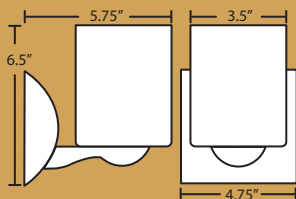

rise sconce

1WZ-449807-PN
Opal Matte