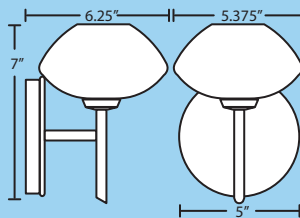

1SW-5410VM-PN  
Vanilla Matte

541007  
Opal Matte

541035  
Lime

541080  
Amber Matte

541087  
Blue Matte

Sconce with one handcrafted glass  
Wall-mount only  
Orient upward or downward  
Dimmable with std. incandescent dimmer.  
Glass: 5.375" Dia. x 3.125" H  
Lamp: 40W G9 Halogen 120V, *included*  
**Location: DRY or DAMP,**  
interior only