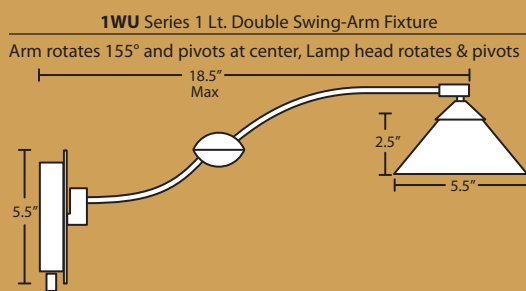

Fixture	Decor	Metal Finish
1WU Swing-arm	117607 White	BR Bronze
1WW Swing-arm	117652 Marble	SN Satin Nickel
	117681 Sunset	
	117687 Blue Matte	
	117691 Bi-Color	
	1176AM Apricot Matte	
	282453 White Starpoint	
	282484 Blue Starpoint	
	282490 Mango Starpoint	
	550493 Dicro Swirl	

Lamp: 50W Low-pressure Halogen
12V Bi-Pin GY6.35, *included*
Integrated full-range rotary dimmer
60W Class 2 electronic transformer
Cord/Plug Kit available, Pg. 193

Location: DRY or DAMP,
interior only