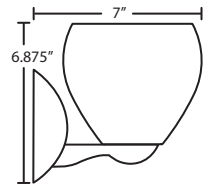

Multilight version of Bolla Sconce.
Decor options shown on next page.
Orient upward or downward, wall-mount only