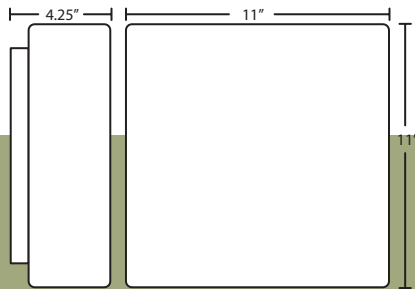

Geo 11: #8883