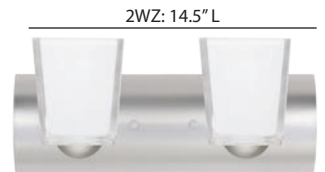

4WZ: 30.3125" L