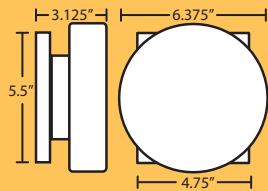

ciro sconce

1WS-773807-PN
Opal Matte

1 | W | S | - | 7 | 7 | 3 | 8 | 0 | 7 | - |

Fixture
1WS 1 Light

Decor
773807 Opal Matte

Metal Finish
BR Bronze
PN Polished Nickel
SN Satin Nickel

ADA-COMPLIANT

Orient horizontal or vertical, wall-mount only
Dimmable with std. incandescent dimmer.
Lamps: 50W G9 Halogen 120V, *included*
Location: DRY or DAMP,
interior only