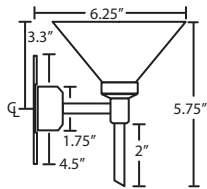

kona vanity

Multilight version of Kona Sconce.
Orient upward or downward, wall-mount only
Finials can be removed for downward use.
Canopy cover optional when not required.
Lamps: 40W G9 Halogen 120V, *included*
Location: DRY or DAMP,
interior only

Fixture	Decor	Metal Finish
2SR 2 Light	117607 White	BR Bronze
3SR 3 Light	117652 Marble	PN Polished Nickel
4SR 4 Light	117681 Sunset	SN Satin Nickel
	117687 Blue Matte	
	117691 Bi-Color	
	1176AM Apricot Matte	
	282453 White Starpoint	
	282484 Blue Starpoint	
	282490 Mango Starpoint	
	550493 Dicro Swirl