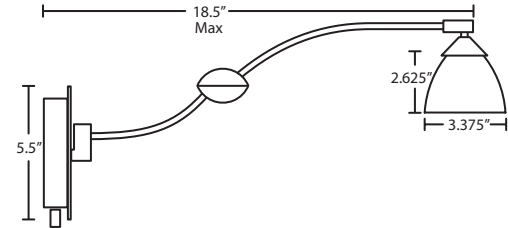

**1WU Series 1 Lt. Double Swing-Arm Fixture**

Arm rotates 155° and pivots at center, Lamp head rotates & pivots

**1WW Series 1 Lt. Single Swing-Arm Fixture**

Arm rotates 130° and raises/lowers, Lamp head pivots