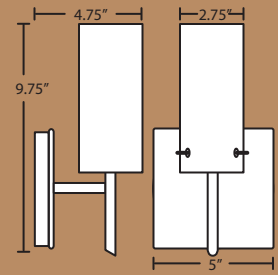

Sconce with one handcrafted glass
Wall-mount only
Dimmable with std. incandescent dimmer.
Glass: 2.75" Dia. x 6.125" H
Lamp: 40W G9 Halogen 120V, *included*
Location: DRY or DAMP,
interior only

1	S	R	-	4	4	0	3	0	7	-	
Fixture				Decor			Metal Finish				
1SR Mini sconce				440307 Opal Matte			BR Bronze PN Polished Nickel SN Satin Nickel