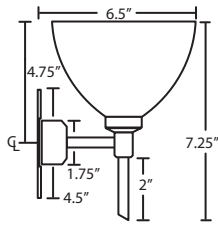

# brella vanity

3SW-467952-SN  
Marble

2SW: 14.625" L

3SW: 22.5" L

4SW: 30.375" L

Multilight version of Brella Sconce.  
Orient upward or downward, wall-mount only  
Finials can be removed for downward use.  
Canopy cover optional when not required.  
Lamps: 40W G9 Halogen 120V, *included*  
**Location: DRY or DAMP,**  
interior only