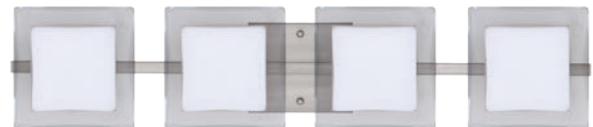

4WS: 30.375" L x 6.3125" H x 3.75" D