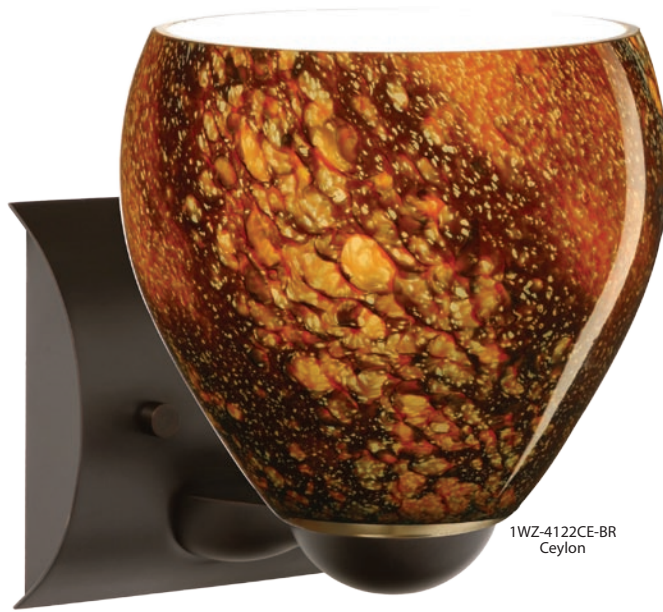

bolla sconce

1WZ-4122CE-BR
Ceylon

412219
Carrera

412218
Amber Cloud

412260
Cocoon