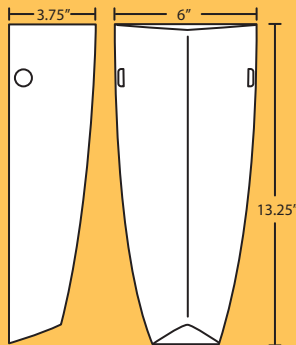

Fixture/Decor
708307 Opal Matte
708380 Amber Matte
7083VM Vanilla Matte

Lamping
( ) 1x 75W A19 Incand.
E1 1x 18W Quad 120V
W1 1x 18W GU-24 max
<i>More CFL options: Pg. 260</i>

Metal Finish
BK Black
BR Bronze
PN Polished Nickel
SN Satin Nickel
WH White

ADA-COMPLIANT

Open-top handcrafted glass
Incandescent models are suitable for dimming.
75°C supply wire required
Lamps not included

Location: DRY or DAMP,
interior only

CFL information: Pg. 258