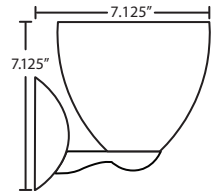

sasha II vanity

Multilight version of Sasha II Sconce.
Decor options shown on previous page.
Orient upward or downward, wall-mount only

Fixture	Decor	Lamping	Metal Finish
2WZ 2 Light	757207 Opal Matte	( ) 75W A19 120V	BR Bronze
3WZ 3 Light	757218 Amber Cloud	W* 18W GU-24 max	PN Polished Nickel
4WZ 4 Light	757219 Carrera	More CFL options: Pg. 260	SN Satin Nickel
	757241 Garnet	*Lamp QTY	
	757280 Amber Matte		
	757286 Blue Cloud		
	7572CE Ceylon		
	7572CF Copper Foil		
	7572GF Gold Foil		
	7572HB Habanero		
	7572HN Honey		
	7572HV Halva		
	7572MA Magma		
	7572MG Marble Grigio		
	7572SF Silver Foil