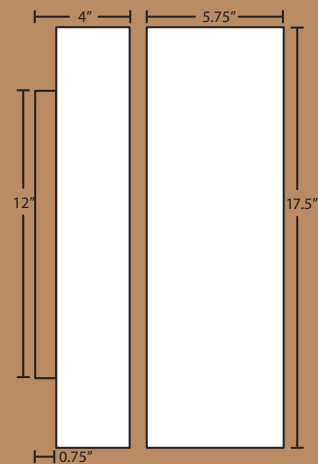

Dorian 17:

1 1 9 0		-	
Fixture	Decor	Lamping	
1190 17.5" H	07 Opal Matte	() 2x 60W A19 Incand.	
	52 Marble	H1 1x 26W Quad 120V	
	83 Mocha	V2 2x 13W GU-24 max	
<i>More CFL options: Pg. 260</i>			

ADA-COMPLIANT

Open-ended handcrafted glass
Orient horizontal or vertical, wall-mount only
75°C supply wire required
Lamps not included
Incandescent models are suitable for dimming.

Location: DRY or DAMP,
interior only

CFL information: Pg. 258