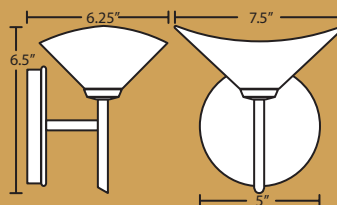

Sconce with one handcrafted glass
Wall-mount only
Dimmable with std. incandescent dimmer.
Glass: 7.5" L x 5.5" W x 2.75" H (Asymmetric)
Lamp: 40W G9 Halogen 120V, *included*
Location: DRY or DAMP,
interior only

1	S	W	-	-	-	-	-	-	-
Fixture	Decor				Metal Finish				
1SW Mini sconce	181304	Marble/Clear	BR	Bronze	PN	Polished Nickel	SN	Satin Nickel	
	181305	Mocha/Clear							
	191352	Marble							
	191383	Mocha							

Finish Options: