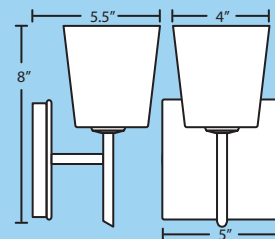

canto 5 sconce

Sconce with one handcrafted glass
Wall-mount only
Dimmable with std. incandescent dimmer.
Glass: 4.0" Dia. x 4.125" H
Lamp: 40W G9 Halogen 120V, *included*
Location: DRY or DAMP,
interior only

1 | S | R | -

Fixture
1SR Mini sconce

Decor

- 513107 Opal Matte
- 513131 Red Matte
- 513180 Amber Matte
- 5131GY Bicolor Green/Yellow
- 5131OP Bicolor Orange/Pina
- 5131SL Solare
- 5131VM Vanilla Matte

Metal Finish

- BR Bronze
- PN Polished Nickel
- SN Satin Nickel

Finish Options: