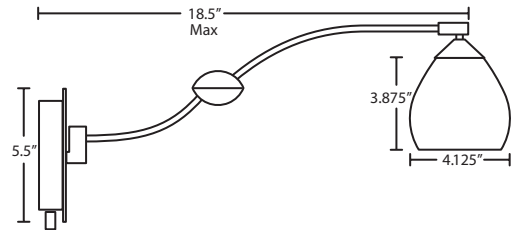

1WU Series 1 Lt. Double Swing-Arm Fixture

Arm rotates 155° and pivots at center, Lamp head rotates & pivots

1WW Series 1 Lt. Single Swing-Arm Fixture

Arm rotates 130° and raises/lowers, Lamp head pivots

Lamp: 50W Low-pressure Halogen  
12V Bi-Pin GY6.35, included  
Integrated full-range rotary dimmer  
60W Class 2 electronic transformer  
Cord/Plug Kit available, Pg. 193