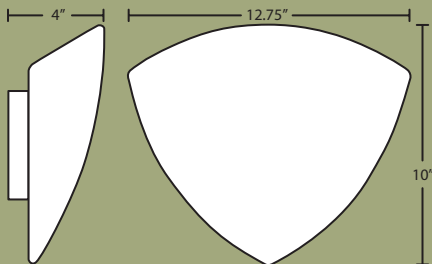

2 | 9 | 7 | 1 | 0 | 7

Fixture/Decor
297107 Opal Matte

- |

Lamping

( ) 1x 75W A19 Incand.
E1 1x 18W Quad 120V
More CFL options: Pg. 260

ADA-COMPLIANT

Handcrafted glass diffuser is enclosed on top to conceal lamp if viewed from above.

75°C supply wire required

Incandescent models are suitable for dimming.

Lamps not included

Location: WET, Interior or Exterior
For more information, see Pg. 262

CFL information: Pg. 258