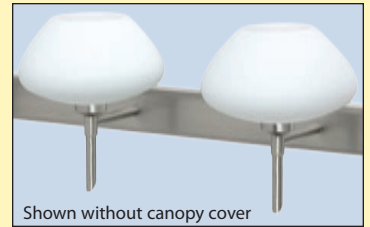

Finish Options:

3SW-541007-SN  
Opal Matte

Shown with finials

Shown without canopy cover

Multilight version of Peri Sconce.

Orient upward or downward, wall-mount only

Finials can be removed for downward use, as shown.