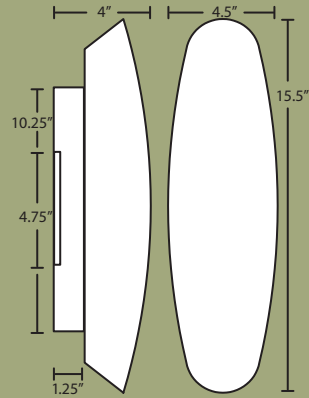

Aero 16:

2 7 2 8 0 7

Decor
272807 Opal Matte

-

Lamping

A2 2x 60W A15 120V Incan.
B2 2x 40W G9 Halogen 120V
H1 1x 26W Quad 120V
V2 2x 13W GU-24 max
More CFL options: Pg. 260

-

Metal Finish

BR Bronze
PN Polished Nickel
SN Satin Nickel