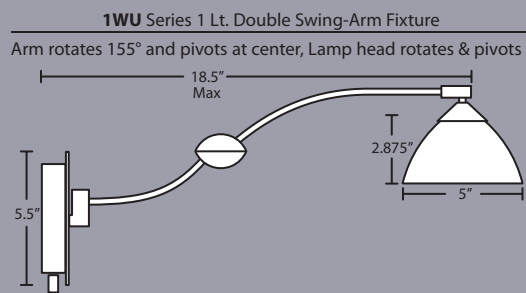

Fixture	Decor	Metal Finish
1WU Swing-arm	174307 White	BR Bronze
1WW Swing-arm	174331 Red Matte	SN Satin Nickel
	174352 Marble	
	174383 Mocha	
	174387 Blue Matte	
	1743CH Cherry	
	1743GY Bicolor Green/Yellow	
	1743KR Chalk	
	1743OK Oak	
	1743OP Bicolor Orange/Pina	
	1743SL Solare	
	1743TN Titan	
	1743VM Vanilla Matte	
	184380 Amber Matte	
	184395 Pearl	
	574393 Dicro Ribbed	

Lamp: 50W Low-pressure Halogen 12V Bi-Pin GY6.35, included
Integrated full-range rotary dimmer
60W Class 2 electronic transformer
Cord/Plug Kit available, Pg. 193

Location: DRY or DAMP,
interior only