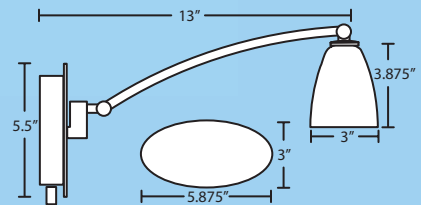

1	WW	-	5	5	1	0	0	7	-	
Fixture			Decor			Metal Finish				
1WW Swing-arm			551007 Opal Matte			BR Bronze SN Satin Nickel