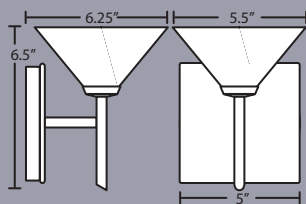

**Metal Finish**  
BR Bronze  
PN Polished Nickel  
SN Satin Nickel

Finish Options:

kona sconce

1SR-550493-PN  
Dicro Swirl

Sconce with one handcrafted glass  
 Wall-mount only  
 Dimmable with std. incandescent dimmer.  
 Glass: 5.5" Dia. x 2.5" H  
 Lamp: 40W G9 Halogen 120V, *included*  
**Location: DRY or DAMP,**  
 interior only