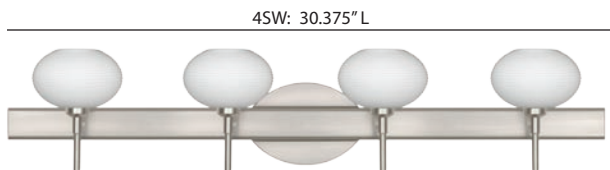

lasso vanity

3SW: 22.5" L

3SW-561207-SN  
Opal Matte  
(shown without canopy cover)

2SW: 14.625" L

4SW: 30.375" L

			-	<b>5</b>	<b>6</b>	<b>1</b>	<b>2</b>	<b>0</b>	<b>7</b>	-	
Fixture				Decor			Metal Finish				
<b>2SW</b> 2 Light				<b>561207</b> Opal Matte			<b>BR</b> Bronze <b>PN</b> Polished Nickel <b>SN</b> Satin Nickel				
<b>3SW</b> 3 Light											
<b>4SW</b> 4 Light											