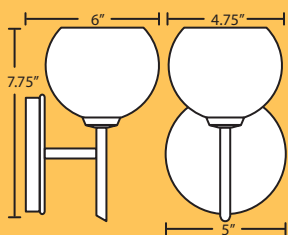

5658CE  
Ceylon

5658BC  
Black Hand-cut

5658WC  
White Hand-cut

5658MA  
Magma

Sconce with one handcrafted glass  
Wall-mount only  
Dimmable with std. incandescent dimmer.  
Glass: 4.75" Dia. x 3.875" H  
Lamp: 40W G9 Halogen 120V, *included*  
**Location: DRY or DAMP,**  
interior only