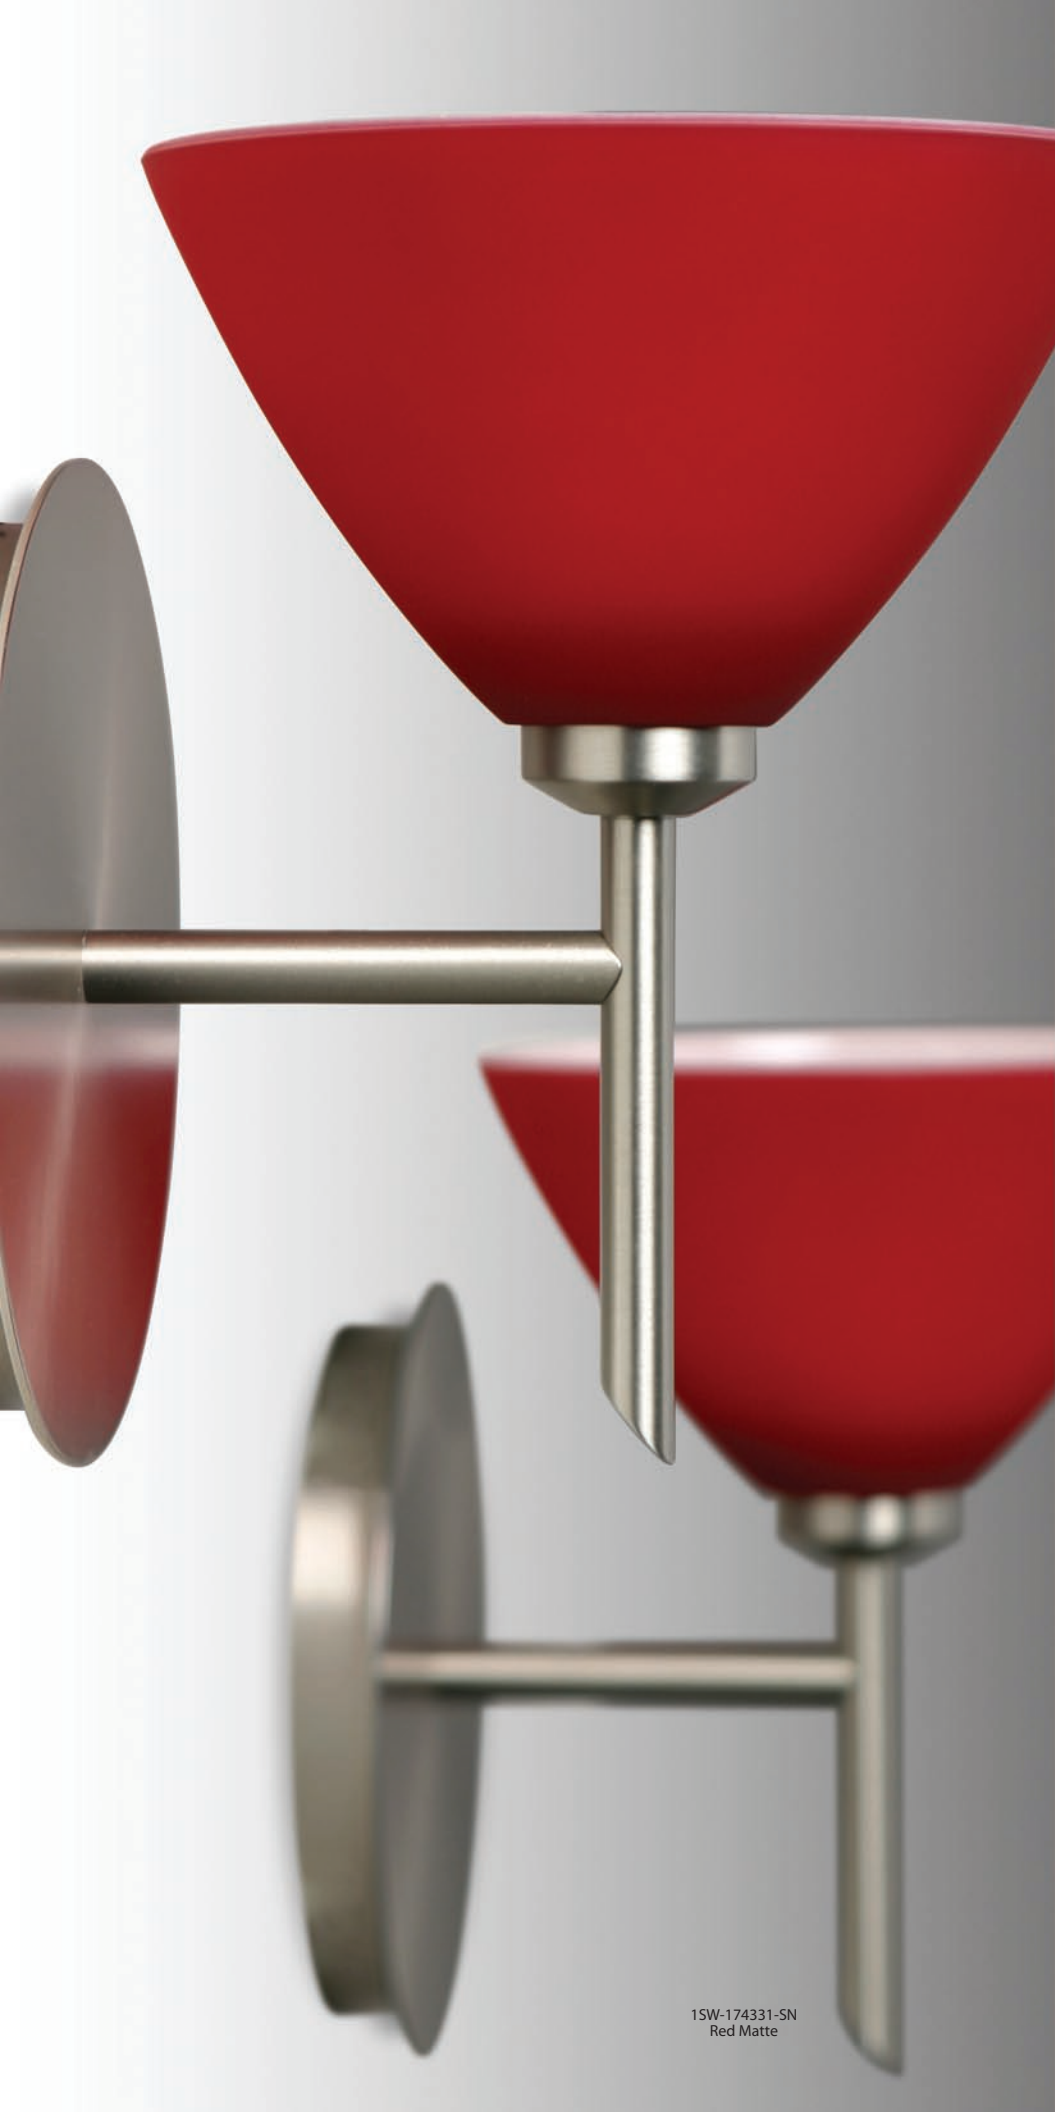

1SW-174331-SN
Red Matte