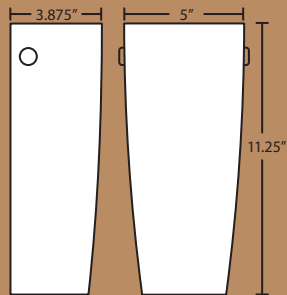

ADA-COMPLIANT

Open-ended handcrafted glass
Incandescent models are suitable for dimming.
75°C supply wire required
Lamps not included

Location: DRY or DAMP,
interior only

CFL information: Pg. 258

Fixture/Decor	Lamping	Metal Finish
704107 Opal Matte	( ) 1x 75W A19 Incand.	BK Black
704118 Amber Cloud	E1 1x 18W Quad 120V	BR Bronze
704119 Carrera	W1 1x 18W GU-24 max	PN Polished Nickel
704141 Garnet	<i>More CFL options: Pg. 260</i>	SN Satin Nickel
704180 Amber Matte		WH White
704186 Blue Cloud		
7041CE Ceylon		
7041CM Cobalt Blue Matte		
7041HN Honey		
7041HV Halva		
7041RM Ruby Matte		
7041VM Vanilla Matte