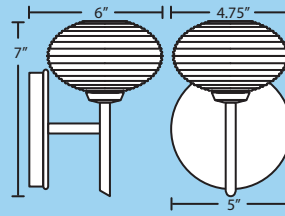

Sconce with one handcrafted glass
Wall-mount only
Dimmable with std. incandescent dimmer.
Glass: 4.75" Dia. x 3.0" H
Lamp: 40W G9 Halogen 120V, *included*
Location: DRY or DAMP,
interior only

1	S	W	-	5	6	1	2	0	7	-	
Fixture				Decor			Metal Finish				
1SW Mini sconce				561207 Opal Matte			BR Bronze PN Polished Nickel SN Satin Nickel