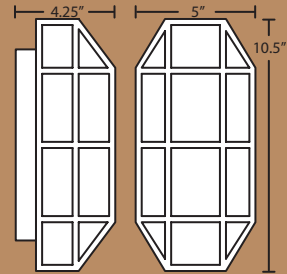

Prismo 10: #3045