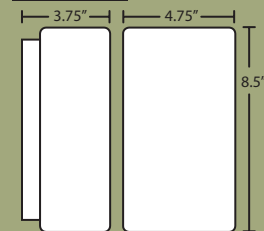

Geo 5: #8886

8 | 8 | 8 | 6 | 0 | 7

Fixture/Decor
888607 8.5" H Opal Matte

- **Lamping**
( ) 1x 60W A19 Incand.
D1 1x 13W Quad 120V
More CFL options: Pg. 260

ADA-COMPLIANT (8884, 8886)

Handcrafted glass
Wall-mount only (for ceiling versions, see Pg. 167)
75°C supply wire required
Incandescent models are suitable for dimming.
Lamps not included

Location: WET, Interior or Exterior
For more information, see Pg. 262

CFL information: Pg. 258