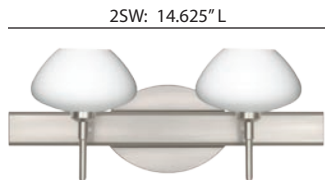

Finish Options:

3SW-541007-SN  
Opal Matte

Shown with finials

Shown without canopy cover

Multilight version of Peri Sconce.

Orient upward or downward, wall-mount only

Finials can be removed for downward use, as shown.