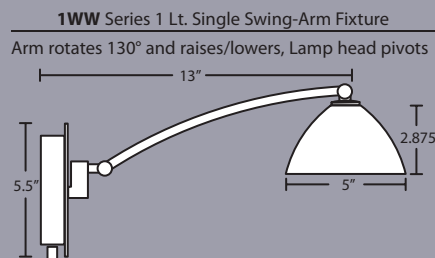

Fixture	Decor	Metal Finish
1WU Swing-arm	174307 White	BR Bronze
1WW Swing-arm	174331 Red Matte	SN Satin Nickel
	174352 Marble	
	174383 Mocha	
	174387 Blue Matte	
	1743CH Cherry	
	1743GY Bicolor Green/Yellow	
	1743KR Chalk	
	1743OK Oak	
	1743OP Bicolor Orange/Pina	
	1743SL Solare	
	1743TN Titan	
	1743VM Vanilla Matte	
	184380 Amber Matte	
	184395 Pearl	
	574393 Dicro Ribbed	

Lamp: 50W Low-pressure Halogen 12V Bi-Pin GY6.35, included
Integrated full-range rotary dimmer
60W Class 2 electronic transformer
Cord/Plug Kit available, Pg. 193

Location: DRY or DAMP,
interior only