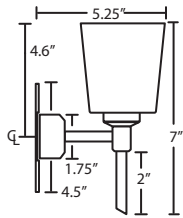

Shown with finials