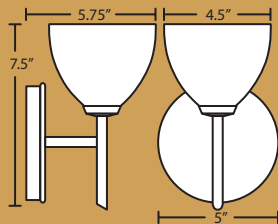

Sconce with one handcrafted glass
Wall-mount only
Dimmable with std. incandescent dimmer.
Glass: 4.5" Dia. x 3.5" H
Lamp: 40W G9 Halogen 120V, *included*
Location: DRY or DAMP,
interior only

1	S	W	-	-	-	-	-	-	-			
Fixture	Decor						Metal Finish					
1SW Mini sconce	5440DW	Black Dicro Wavy	BR	Bronze	5440SW	Silver Dicro Wavy	PN	Polished Nickel	5440VB	Black Dicro Vine	SN	Satin Nickel