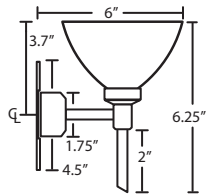

domi vanity

3SW-174383-BR  
Mocha

2SW: 14.625" L

3SW: 22.5" L

4SW: 30.375" L

Multilight version of Domi Sconce.  
Decor options shown on previous page.  
Orient upward or downward, wall-mount only  
Finials can be removed for downward use.  
Canopy cover optional when not required.