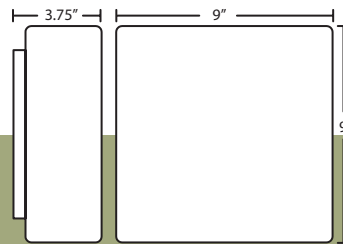

8 | 8 | 8 | 3 | 0 | 7

Fixture/Decor
888307 11.0" Sq. Opal Matte

- **Lamping**
( ) 2x 60W A19 Incand.
E2 2x 18W Quad 120V
K1 1x 32W TBX 120V
More CFL options: Pg. 260

Geo 9: #8884

8 | 8 | 8 | 4 | 0 | 7

Fixture/Decor
888407 9.0" Sq. Opal Matte

- **Lamping**
( ) 1x 75W A19 Incand.
D1 1x 13W Quad 120V
F1 1x 18W TBX 120V
More CFL options: Pg. 260