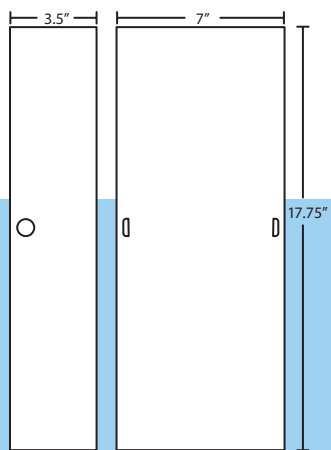

Lamping

- ( ) 1x 75W A19 Incand.
- E1 1x 18W Quad 120V
- W1 1x 18W GU-24 max
- More CFL options: Pg. 260*

Metal Finish

- BK Black
- BR Bronze
- PN Polished Nickel
- SN Satin Nickel
- WH White

Torre 18 Wall: