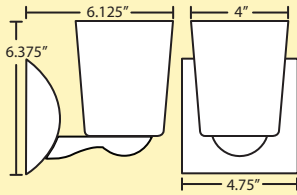

bria sconce

Sconce with one handcrafted glass
Incandescent models are suitable for dimming.

Glass: 4" x 4" x 4.75" H

Lamps not included

Location: DRY or DAMP,
interior only

CFL information: Pg. 258