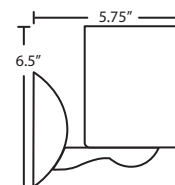

rise sconce

Sconce with one handcrafted glass
Incandescent models are suitable for dimming.

Glass: 3.5" x 3.5" x 4.75" H

Lamps not included

Location: DRY or DAMP,
interior only

CFL information: Pg. 258

1	W	Z	-	4	4	9	8	0	7	-	-	-	-
Fixture				Decor					Lamping		Metal Finish		
1WZ 1 Light				449807 Opal Matte					( ) 60W A19 120V V1 13W GU-24 max More CFL options: Pg. 260		BR Bronze PN Polished Nickel SN Satin Nickel		

rise vanity

			-	4	4	9	8	0	7	-	-	-	-
Fixture				Decor					Lamping		Metal Finish		
2WZ 2 Light 3WZ 3 Light 4WZ 4 Light				449807 Opal Matte					( ) 60W A19 120V V* 13W GU-24 max More CFL options: Pg. 260 *Lamp QTY		BR Bronze PN Polished Nickel SN Satin Nickel		

Multilight version of Rise Sconce.
Orient upward or downward, wall-mount only