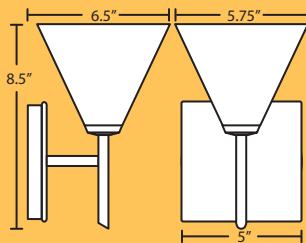

5121VM
Vanilla Matte

Sconce with one handcrafted glass
Wall-mount only
Dimmable with std. incandescent dimmer.
Glass: 5.75" Dia. x 4.5" H
Lamp: 40W G9 Halogen 120V, *included*
Location: DRY or DAMP,
interior only

1 | S | R | -
Fixture
1SR Mini sconce

Decor
512107 Opal Matte
512118 Amber Cloud
512119 Carrera
512141 Garnet
512180 Amber Matte
512186 Blue Cloud
5121CM Cobalt Blue Matte
5121HN Honey
5121RM Ruby Matte
5121VM Vanilla Matte

Metal Finish
BR Bronze
PN Polished Nickel
SN Satin Nickel

Finish Options: