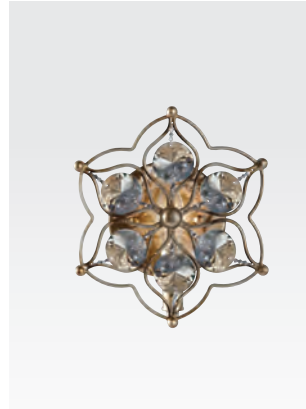

Leila

WB1585 BUS

H: 9.375" W: 8.25" E: 4"

(1) 60W Candelabra

Sunflower Shaped Bauhinia Crystal