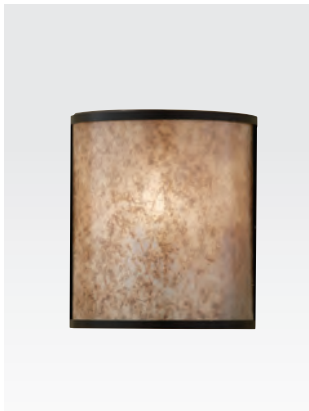

Taylor
WB1566 LAB
H: 9" W: 8" E: 4"
(1) 60W Candelabra