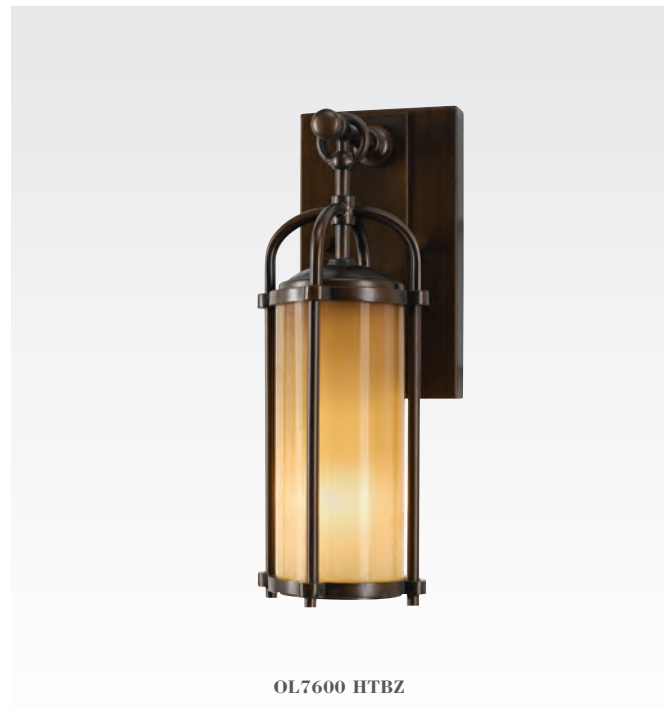

OL7600 HTBZ

Coordinating fans for this collection can be seen at www.montecarlofans.com.

Flushmount

OL7613 HTBZ
H: 4 7/8" D: 14"
(3) 60W Medium
(3) 40W Medium (Canada)
Die Cast Alumium

Wall Lantern

OL7601 HTBZ
H: 20 5/8" W: 7 5/8" E: 9 1/8"
Backplate: 4 1/2" x 11 1/4" Rect.
Mount-Top: 8 1/2"
(1) 150W Medium
Die Cast Alumium

Wall Lantern

OL7604 HTBZ
H: 16 7/8" W: 6 1/8" E: 7 1/2"
Backplate: 4 1/2" x 9 1/8" Rect.
Mount-Top: 4 7/8"
(1) 100W Medium
Die Cast Alumium

Wall Lantern

OL7600 HTBZ
H: 13 1/4" W: 4 3/4" E: 5 3/4"
Backplate: 4 1/2" x 7 1/2" Rect.
Mount-Top: 3 3/4"
(1) 100W Medium
Die Cast Alumium