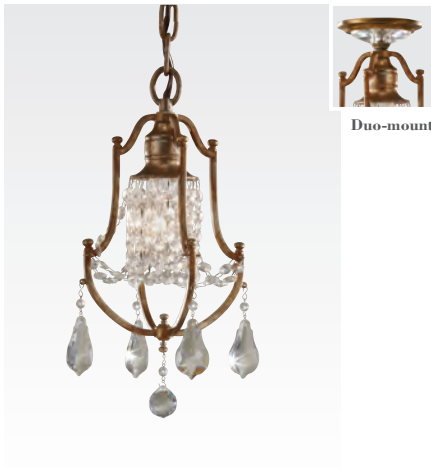

Mini-Chandeliers

Valentina

F2624/1 OBZ

H: 14.5" D: 7.5"

Semi-Flush Mount H: 15"

(1) 100W Medium
Clear Cut Polished Crystal