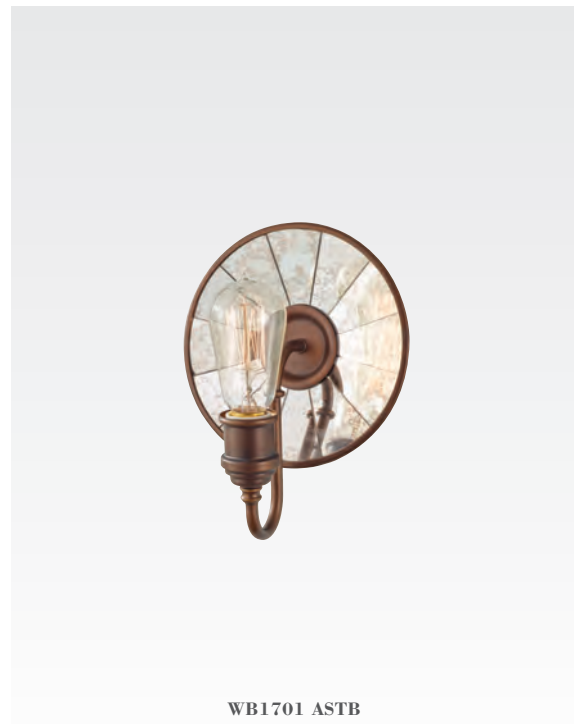

H: 10.25" W: 6" E: 9.75"

(1) 100W Medium

Antique Bulb Recommended

Urban Renewal (Mirrored Glass) Collection

Finish: Astral Bronze

4-Light Chandelier

F2823/3+1 ASTB

H: 6.875" D: 32.125"