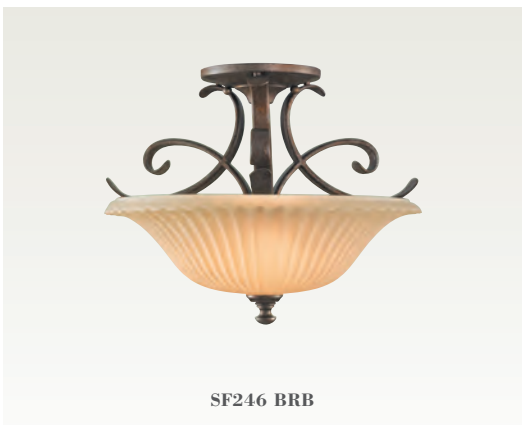

Kelham Hall
5-Light Chandelier

F2503/5 FG/BRB
H: 29.625" D: 27"
(5) 60W Candelabra

Somerset
6-Light Chandelier

F2280/6 BRB
H: 24" D: 25.75"
(6) 100W Medium

P1189 FG/BRB

WB1418 FG/BRB

SF262 FG/BRB

SF246 BRB