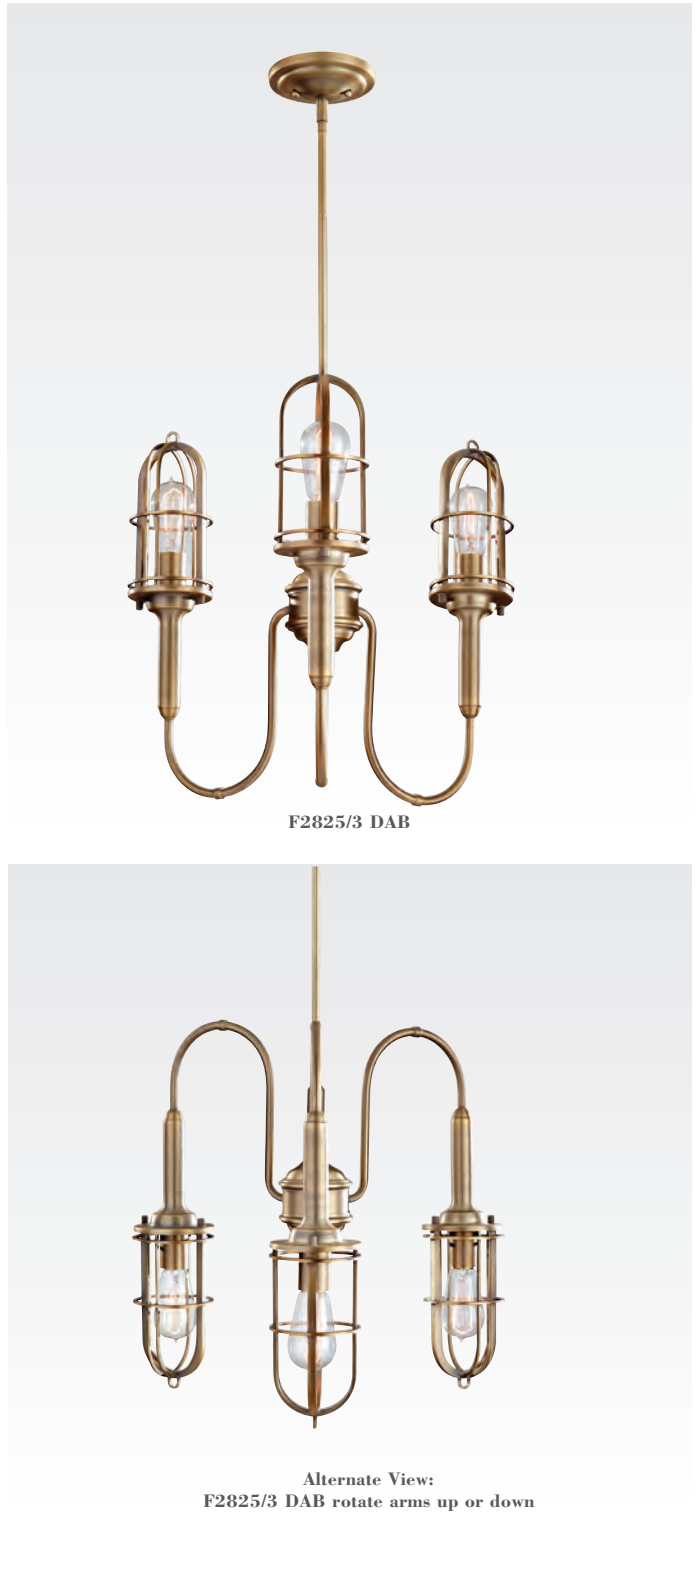

F2825/3 DAB

Alternate View:
F2825/3 DAB rotate arms up or down

5-Light Chandelier

F2826/5 DAB

H: 19.75" D: 28.25"

Adj H: 25.5"-73.5"

(4) 12" stems & (1) 6" stem

(5) 100W Medium

Antique Bulbs Recommended

3-Light Chandelier

F2825/3 DAB

H: 18.75" D: 22.125"

Adj H: 24.5"-72.5"

(4) 12" stems & (1) 6" stem

(3) 100W Medium

Antique Bulbs Recommended