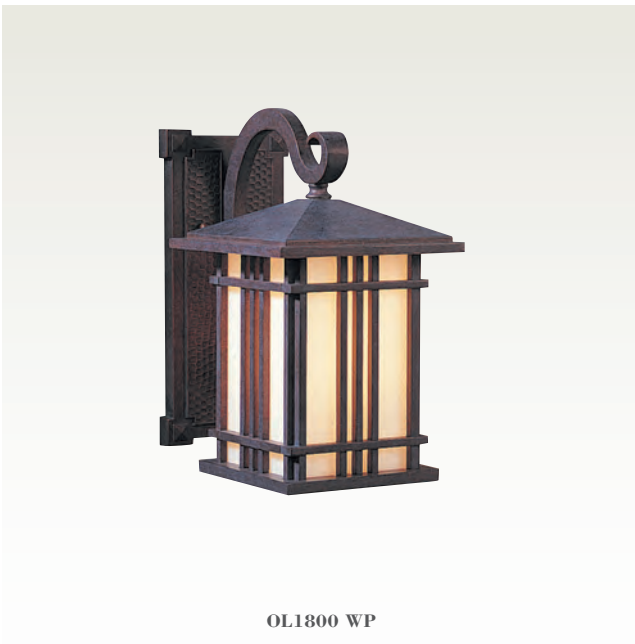

Prairie House Collection

Finish: Weathered Patina (WP)

Glass: Opalescent Art

OL1800 WP

Post & Pier Mount available in Weathered Patina (WP) finish.

Wall Lantern

OL1801 WP

H: 13 3/4" W: 8 1/2" E: 10 1/2"

Backplate: 10 3/8" x 4 5/8" Rect.

Mount-Top: 3 7/8"

(1) 100W Medium

Wall Lantern

OL1800 WP

H: 11 1/2" W: 7" E: 9 3/4"

Backplate: 10 3/8" x 4 5/8" Rect.

Mount-Top: 3 1/4"

(1) 100W Medium

Post/Pier Lantern

OL1808 WP

H: 21 3/4" W: 11 3/4" Squared

(1) 150W Medium

Die Cast Aluminum