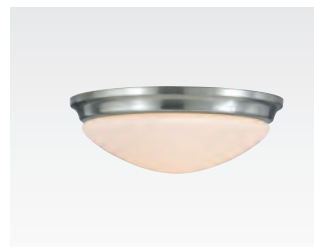

FM271 ORB
H: 4" D: 10"
(1) 75W Medium
Ⓢ

Barrington

FM273 BS
H: 5.75" D: 16.5"
(3) 60W Medium
Ⓢ

Barrington

FM272 BS
H: 5.25" D: 14.5"
(2) 60W Medium
Ⓢ

Barrington

FM271 BS
H: 4" D: 10"
(1) 75W Medium
Ⓢ

Barrington