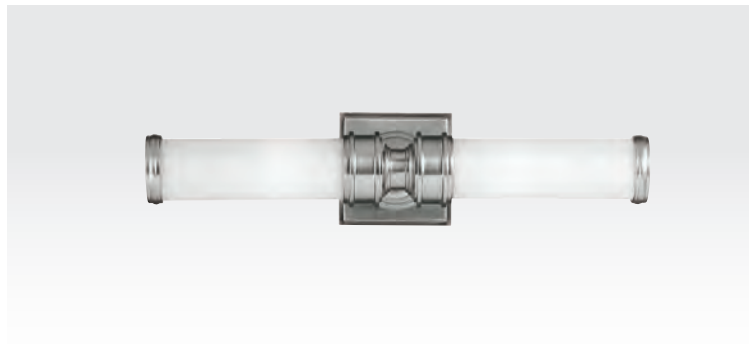

VS48001-BS

VS48002-BS