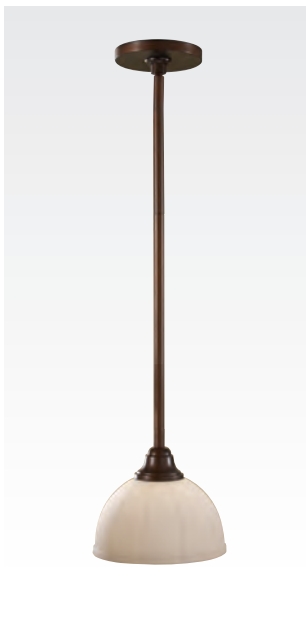

P1216 HTBZ
H: 7.125" **D:** 7.25"
Adj H: 10"-52"
(3) 12" stems & (1) 6" stem
(1) 100W Medium

Perry

Lucia

Lucia

Kelham Hall