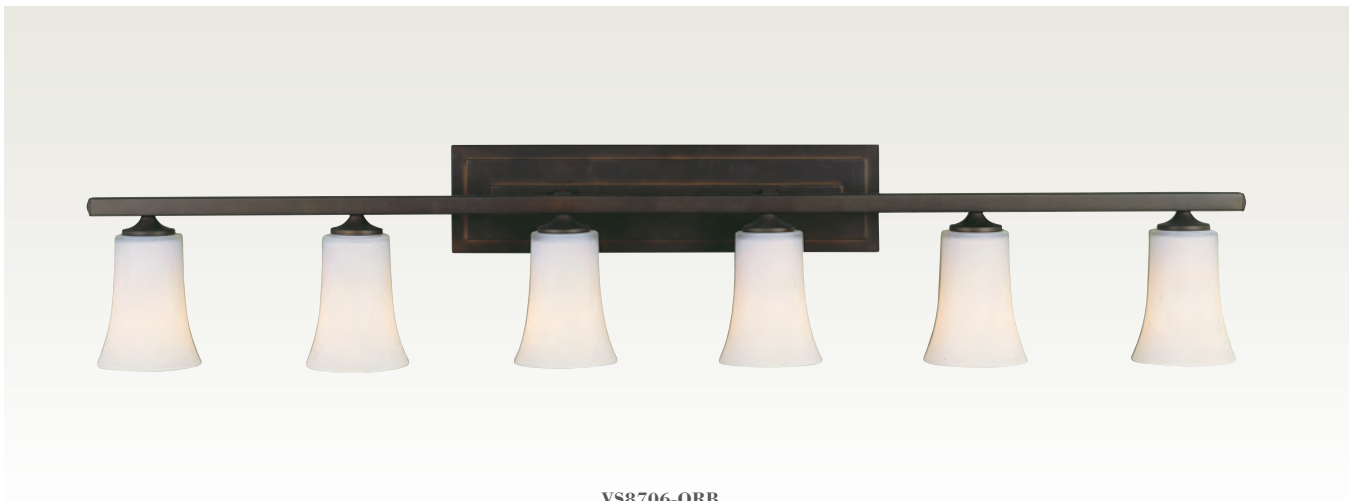

H: 6" L: 15.875" E: 3.75"

(2) 100W Medium, or 75W T-10

Boulevard Collection

Finish: Oil Rubbed Bronze (ORB)

Glass: White Opal Etched

VS8702-ORB

VS8703-ORB

VS8704-ORB