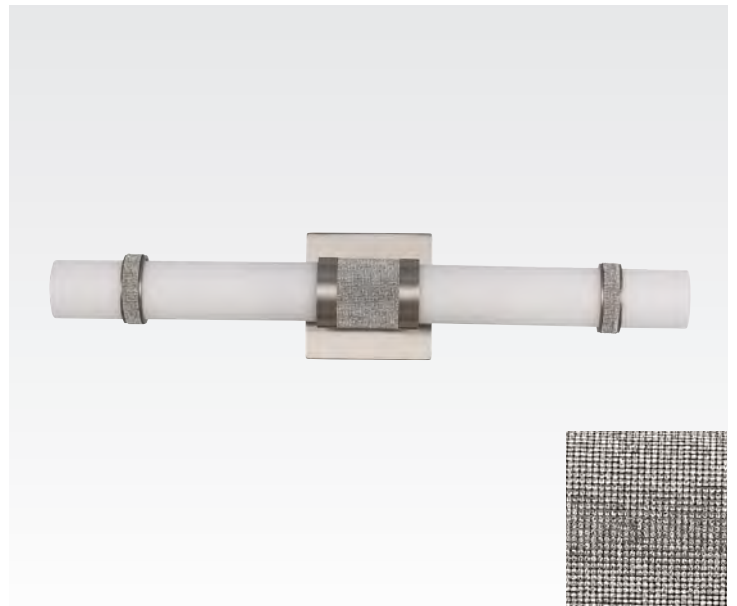

Finish: Brushed Steel (BS)
 Featuring: Crystal Inlay
 Glass: White Opal Etched

Mini-Pendant

P1324 BS
 H: 13.625" D: 5"
 Adj H: 16.5"-58.5"
 (3) 12" stems & (1) 6" stem
 (1) 60W Medium

Wall Sconce

WB1739 BS
 H: 12.875" W: 5.25" E: 3.75"
 (1) 60W Medium
 Ⓞ Ⓜ ♿