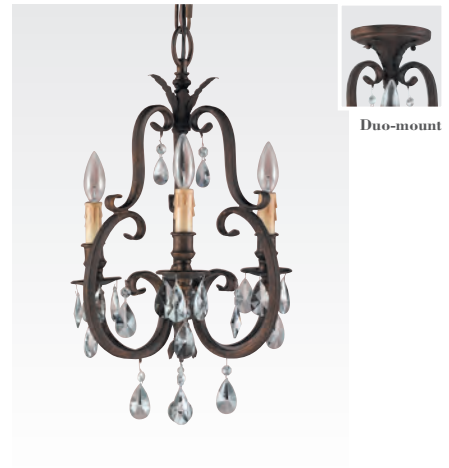

Semi-Flush Mount H: 18.75"

(4) 60W Candelabra
Prismatic Glass Crystal

Duo-mount

Maison De Ville

F1880/3 BRB

H: 14.25" D: 11"

Semi-Flush Mount H: 14.75"

(3) 60W Candelabra
Prismatic Glass Crystal