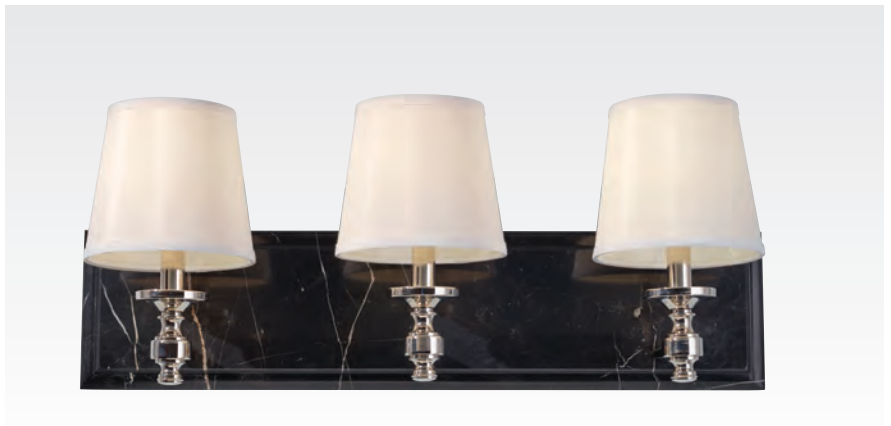

VS34003-PN