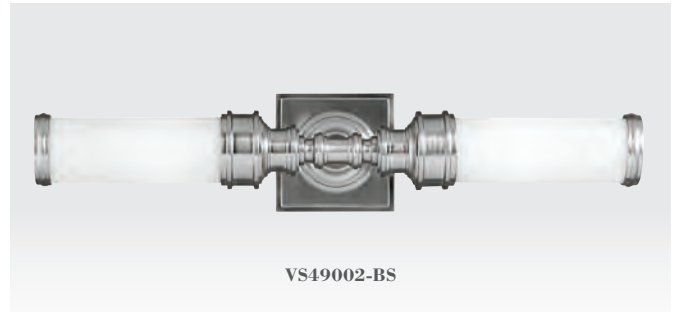

2-Light vanity

VS49002-BS

H: 22.25" W: 4.5" E: 4.875"
(2) 75W Medium
Ⓢ Ⓜ