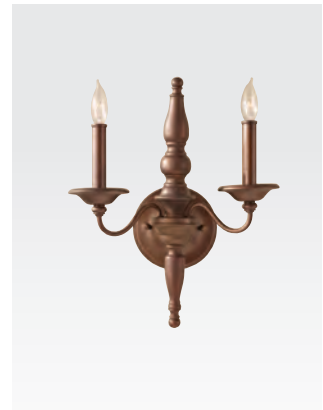

WB1599 PRBZ Yorktown Heights
H: 16.5" W: 12.5" E: 6.75"
(2) 60W Candelabra
☯