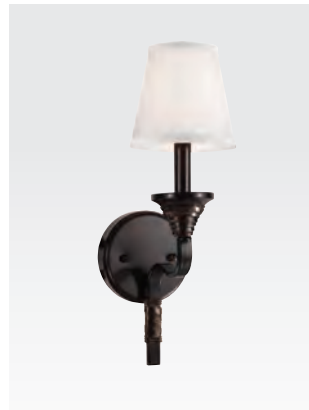

WB1736 AZ/WBR Arbor Creek
H: 16.375" W: 5.5" E: 8.125"
(1) 60W Candelabra