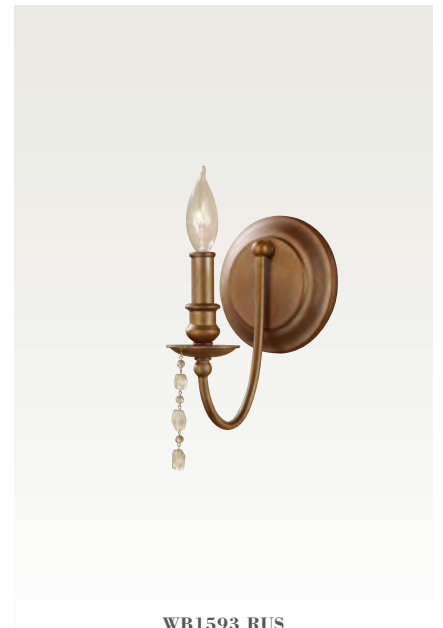

WB1593 RUS

6-Light Chandelier

F2712/6 RUS
H: 27.625" D: 26.875"
(6) 60W Candelabra

Wall Sconce

WB1588 RUS
H: 16.5" W: 5.125" E: 6.875"
(1) 60W Candelabra
Ⓛ

3-Light Chandelier

F2713/3 RUS
H: 20" D: 19"
(3) 60W Candelabra

Wall Sconce

WB1593 RUS
H: 11" W: 5.5" E: 6.875"
(1) 60W Candelabra
Ⓛ