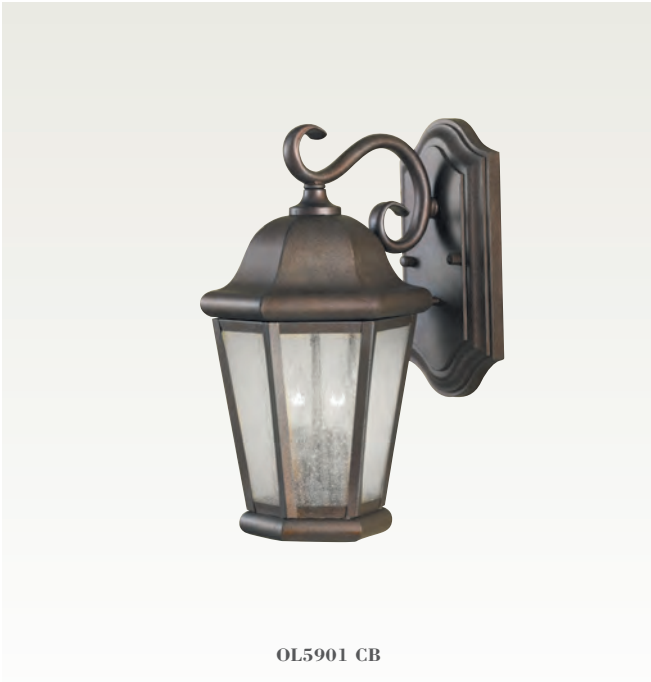

OL5904 CB

OL5901 CB