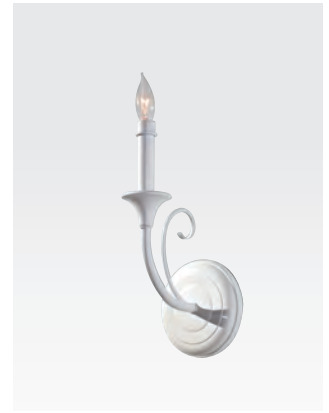

Peyton Saltspray

WB1601 SGW

H: 15.625" W: 5.25" E: 6.25"
(1) 60W Candelabra
Ⓢ