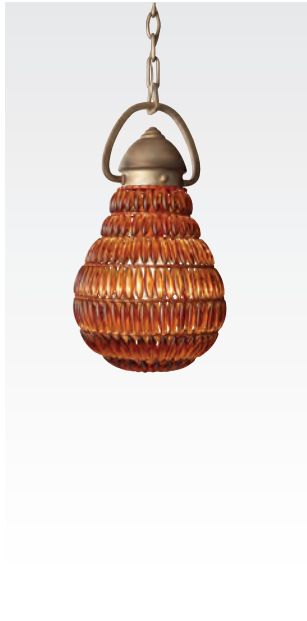

Mini-Pendants

Watson

P1274 BUS

H: 16.375" D: 8.25"
5' Chain
(1) 100W Medium
Amber Glass Beads