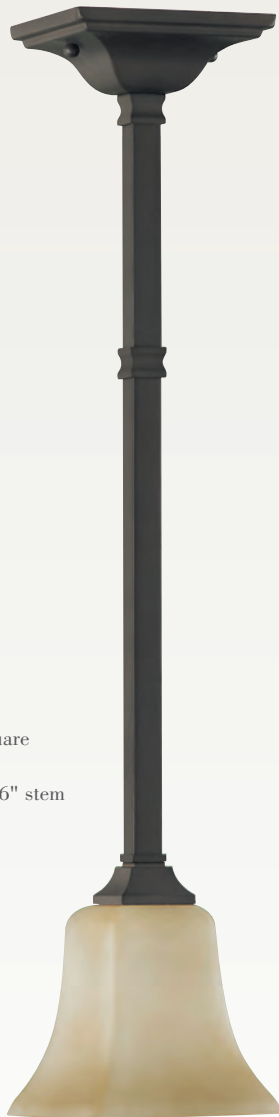

Mini-Pendant

P1113 ORB

H: 8.25" W: 5" Square

Adj H: 8"-50"

(3) 12" stems & (1) 6" stem

(1) 100W Medium