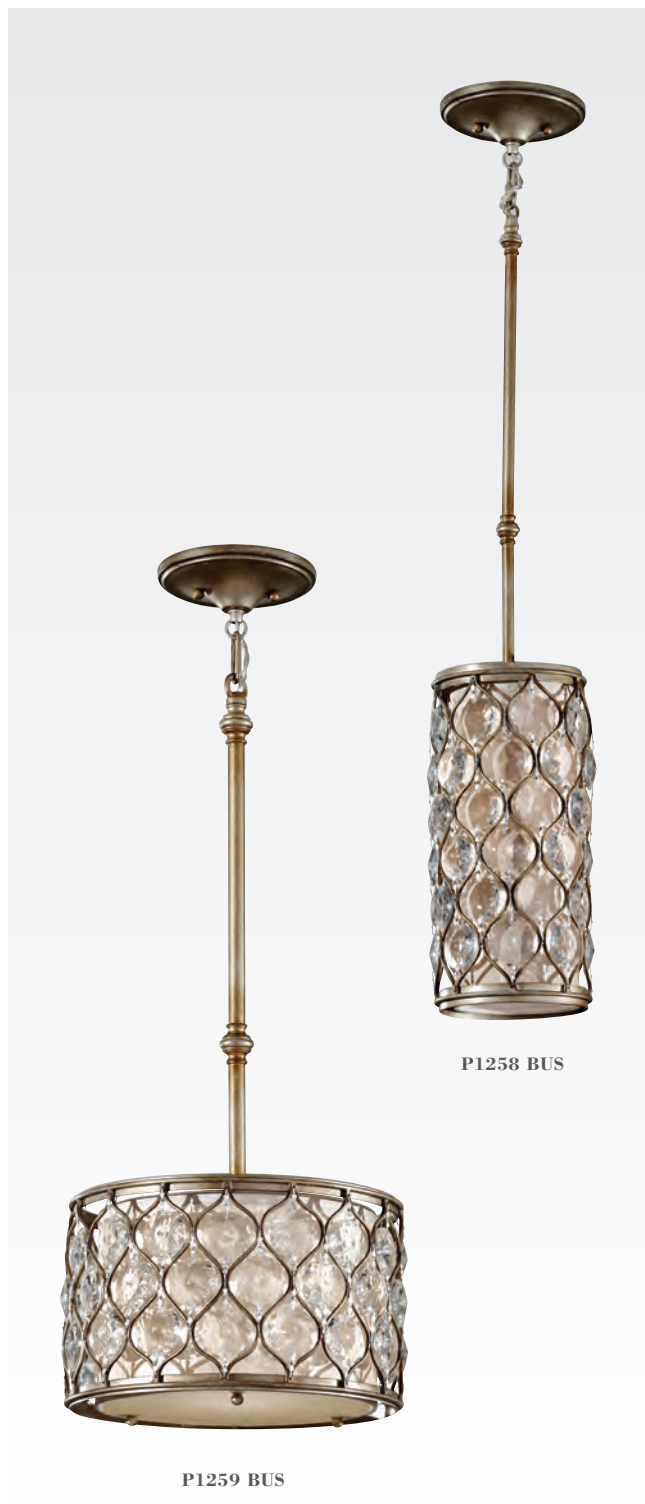

(3) 60W Medium

Pendant

P1275 BUS

H: 23.125" D: 23.5"

(4) 12" stems & (1) 6" stem

(2) 75W Type T-10 Medium

F2568/3 BUS

WB1497 BUS