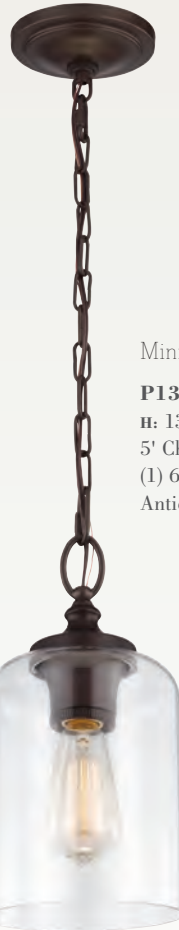

Mini-Pendant
P1310 PN
H: 13.1875" D: 6.5"
5' Chain Included
(1) 60W Medium
Antique Bulb Recommended

Mini-Pendant
P1310 ORB
H: 13.1875" D: 6.5"
5' Chain Included
(1) 60W Medium
Antique Bulb Recommended