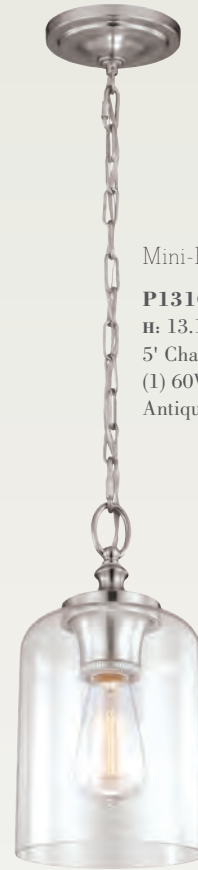

Mini-Pendant
P1310 BS
H: 13.1875" D: 6.5"
5' Chain Included
(1) 60W Medium
Antique Bulb Recommended