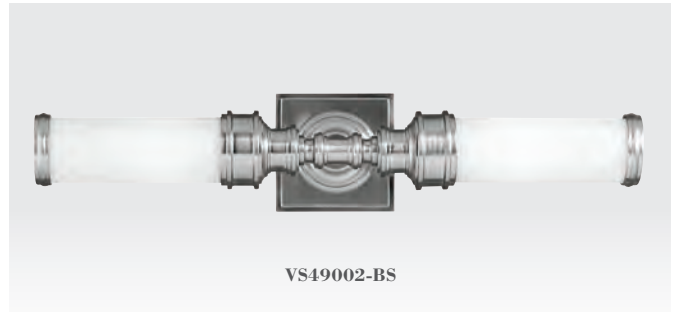

2-Light Vanity

VS49002-BS

H: 22.25" W: 4.5" E: 4.875"

(2) 75W Medium