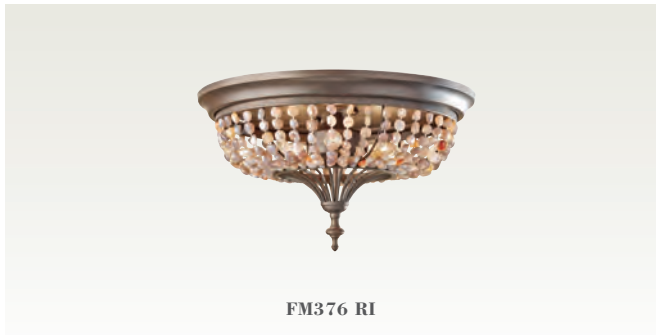

F2799/1 RI

WB1605 RI

WB1604 RI

SF311 RI

FM376 RI

Duo-Mount Chandelier

F2799/1 RI

H: 20.25" D: 12.25"