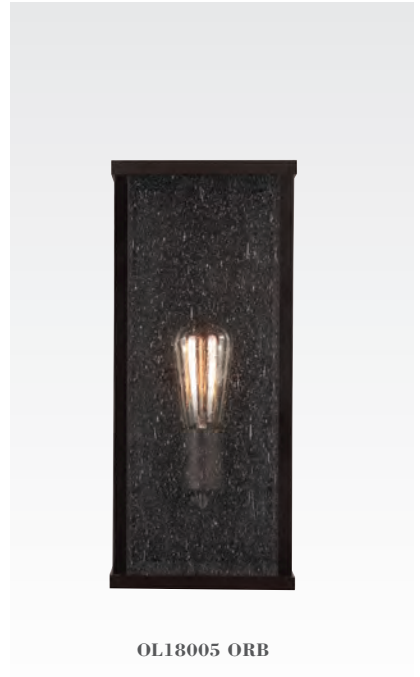

Wall Lantern

OL18000 ORB

H: 15" W: 6 1/2" E: 4 7/8"

(1) 60W Medium

Antique Bulb Recommended

Wall Lantern

OL18002 WO/ORB

H: 18 1/2" W: 9 1/2" E: 10 1/4"

(1) 60W Medium

Antique Bulb Recommended

Wall Lantern

OL18005 ORB

H: 14 7/8" W: 6 1/2" E: 4 7/8"

(1) 60W Medium

Antique Bulb Recommended

Wall Lantern

OL18011 ORB

H: 19" W: 11" E: 5 5/8"

(2) 60W Medium

Antique Bulb Recommended

Wall Lantern

OL18013 ORB

H: 13 7/8" W: 6 1/4" E: 6 7/8"

(1) 60W Medium

Antique Bulb Recommended