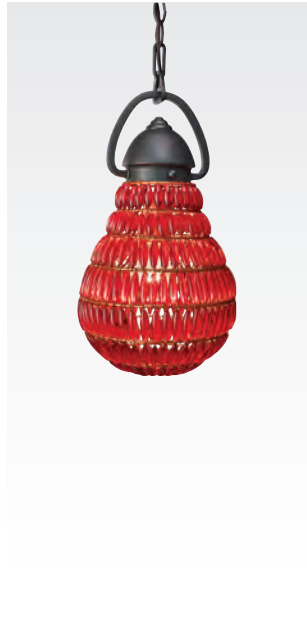

Watson

P1274 DBZ

H: 16.375" D: 8.25"
5' Chain
(1) 100W Medium
Red Glass Beads