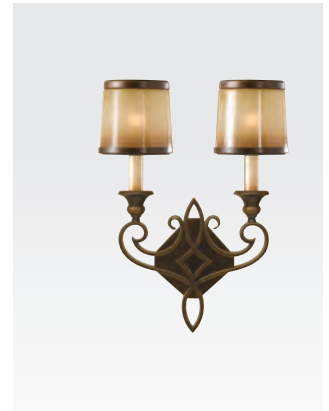

Justine
WB1473 ASTB
H: 17.125" W: 13.125" E: 5.375"
(2) 60W Candelabra