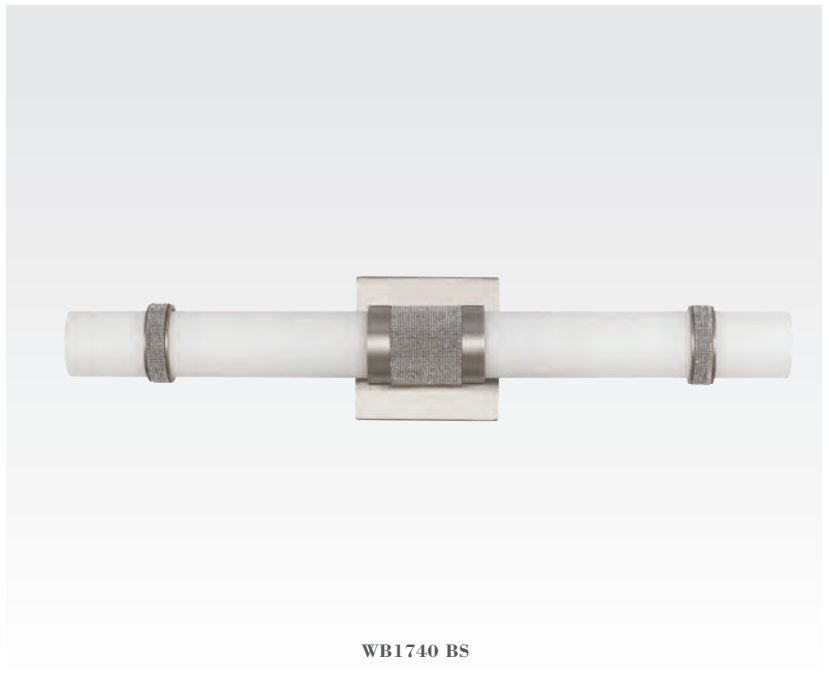

WB1739 BS

WB1740 BS

Wall Sconce

WB1739 BS

H: 12.875" W: 5.25" E: 3.75"

(1) 60W Medium

Ⓢ Ⓢ ♿

Wall Sconce

WB1740 BS

H: 5" W: 25.25" E: 3.75"

(2) 60W Medium

Ⓢ Ⓢ ♿