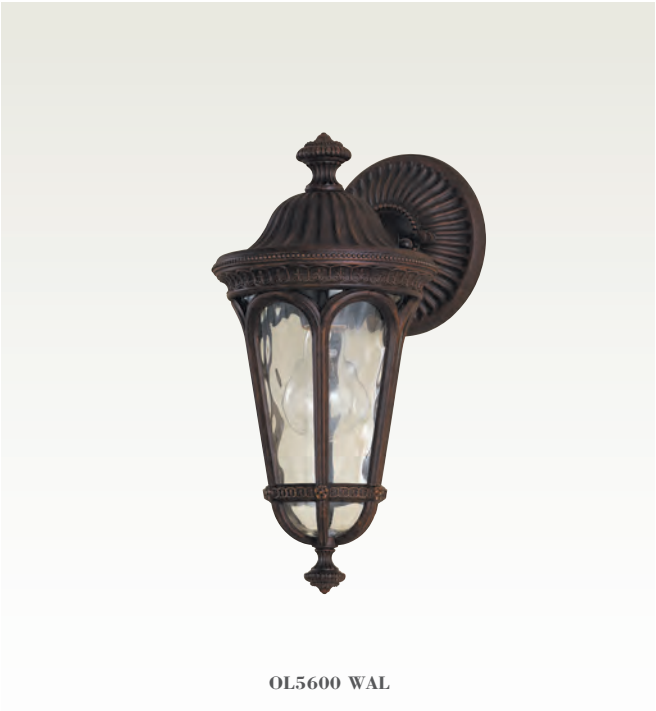

FEISS

OL5613 WAL

OL5603 WAL

OL5601 WAL

OL5600 WAL

Flushmount

OL5613 WAL
 H: 7" D: 10 1/2"
 (2) 40W Candelabra
 Ⓢ

Wall Lantern