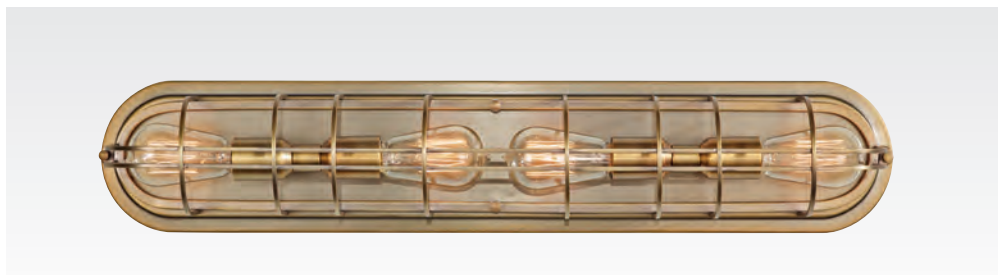

VS36004 DAB

3-Light Vanity

VS36003 DAB

H: 12.25" L: 21.375" E: 7.25"

(3) 100W Medium

Antique Bulb Recommended