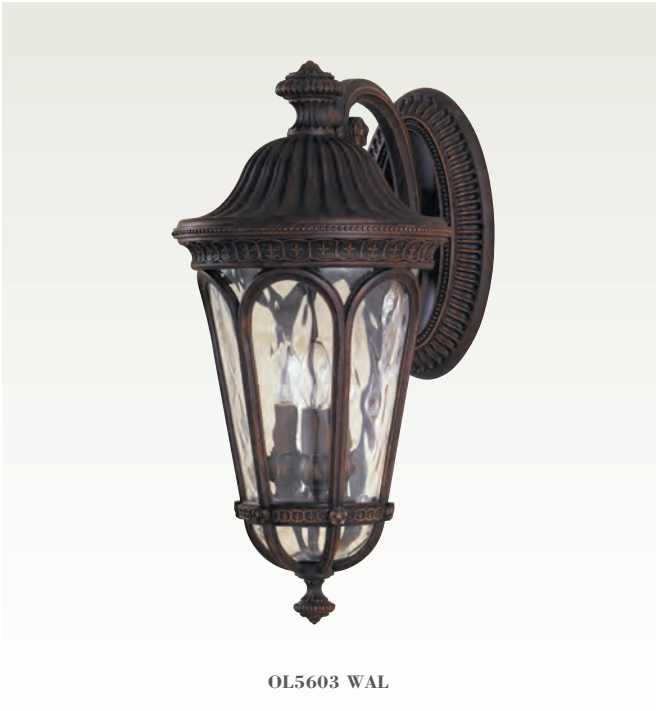

Flushmount

OL5613 WAL
H: 7" D: 10 1/2"
(2) 40W Candelabra
Ⓢ

Wall Lantern

OL5603 WAL
H: 21" W: 10 1/2" E: 13 5/8"
Backplate: 11 1/2" x 6 1/4" Oval
Mount-Top: 5 3/4"
(3) 60W Candelabra
Ⓢ

Wall Lantern

OL5601 WAL
H: 17 7/8" W: 8 1/2" E: 11 1/8"
Backplate: 9 1/2" x 5 1/8" Oval
Mount-Top: 5 1/8"
(1) 60W Candelabra
Ⓢ

Wall Lantern

OL5600 WAL
H: 13 3/8" W: 6 1/2" E: 7 5/8"
Backplate: 5 1/2" Round
Mount-Top: 2 3/4"
(1) 100W Medium
Ⓢ