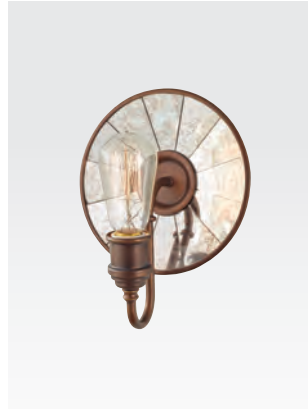

Urban Renewal (Mirrored Glass)
WB1701 ASTB
H: 9.75" W: 7.75" E: 6"
(1) 100W Medium
Antique Bulb Recommended
(A) (V)