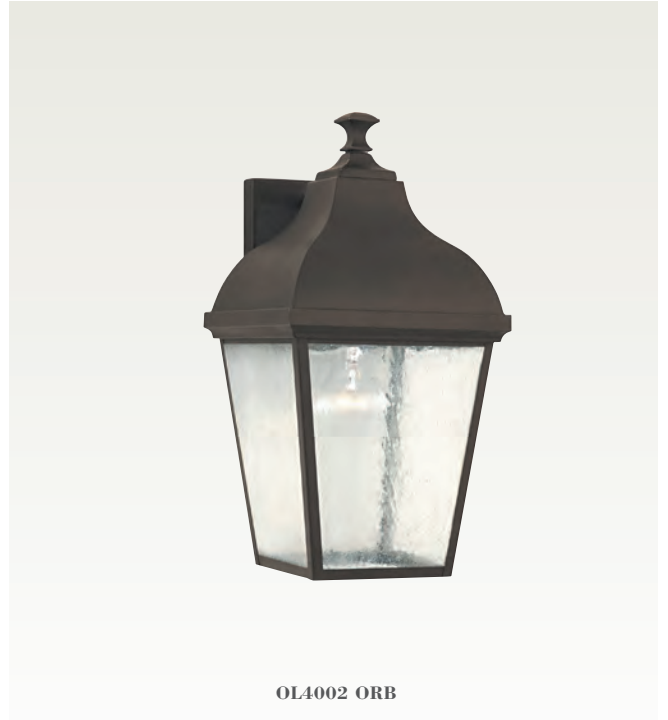

Wall Lantern

OL4003 ORB

H: 18 1/2" W: 9 1/2" E: 10 1/2"

Backplate: 4 1/2" x 6" Rect.

(1) 150W Medium

Wall Lantern

OL4002 ORB

H: 16" W: 8" E: 8 3/4"

Backplate: 4 1/2" x 6" Rect.

(1) 150W Medium

Wall Lantern

OL4001 ORB

H: 11 3/4" W: 6" E: 6 3/4"

Backplate: 4 1/2" x 6 3/4" Rect.

(1) 60W Medium

Wall Lantern

OL4000 ORB

H: 8 1/4" W: 4 1/2" E: 6"

Backplate: 4 1/2" x 5" Rect.

(1) 60W Medium