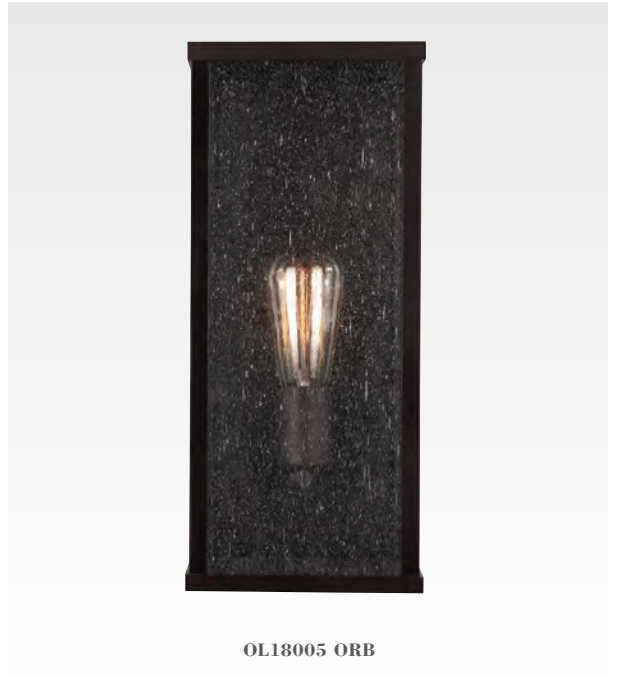

Wall Lantern

OL18005 ORB

H: 14 7/8" W: 6 1/2" E: 4 7/8"

(1) 100W Medium

Antique Bulb Recommended