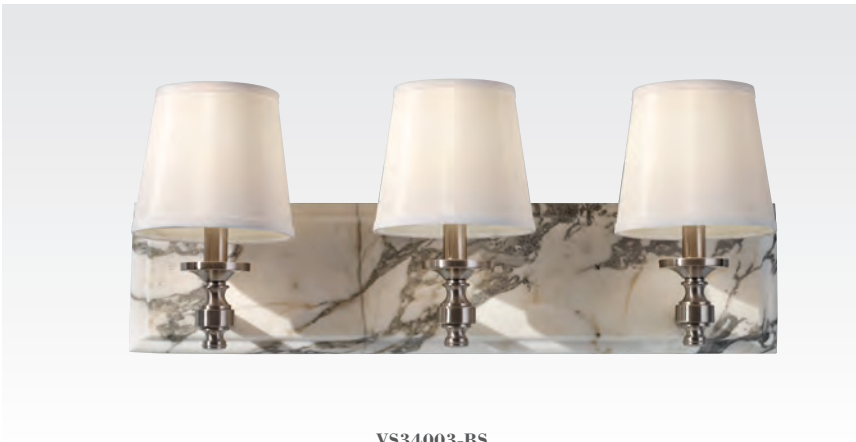

VS34002-BS

VS34003-BS