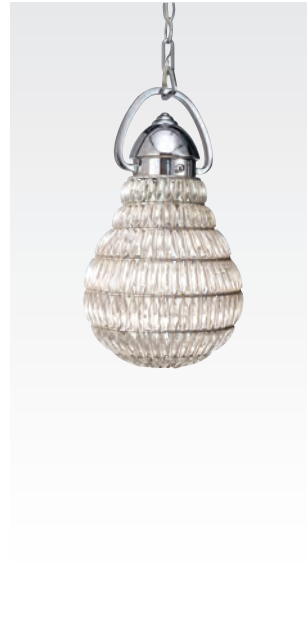

Watson

P1274 CH

H: 16.375" D: 8.25"
5' Chain
(1) 100W Medium
Clear Glass Beads