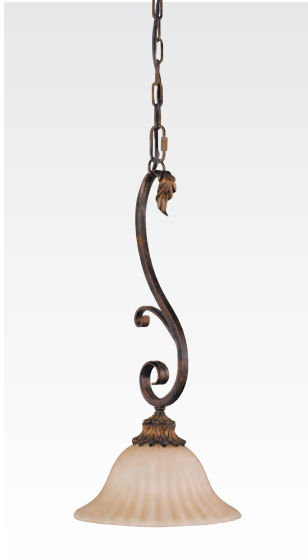

H: 6" D: 8"
Adj H: 9"-51"
(3) 12" stems & (1) 6" stem
(1) 100W Medium

Morningside

P1095 GBZ

H: 14.25" D: 7"
8' of wire
5' of Chain
(1) 100W Medium

Mini-Pendants

Sonoma Valley

P1097 ATS

H: 21" D: 8.75"