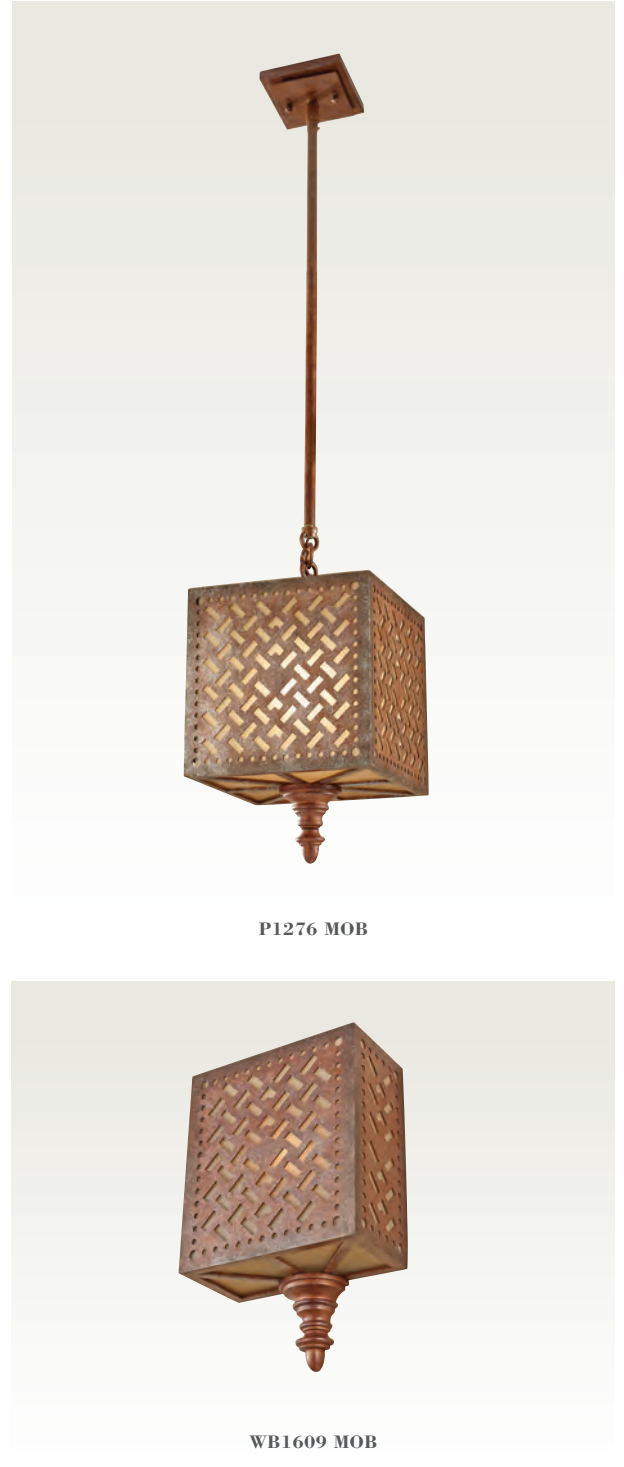

(4) 100W Medium

F2905/3 MOB

Pendant Chandelier

F2905/3 MOB

H: 18.5" D: 19.125"
 Adj H: 21.325"-75.375"
 (4) 12" stems & (1) 6" stem
 (3) 100W Medium

P1276 MOB

WB1609 MOB

Wall Sconce