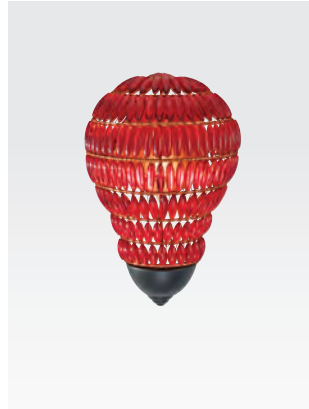

Watson

WB1600 DBZ

H: 13.25" W: 8.25" E: 4.5"

(1) 60W Candelabra
Red Glass Beads