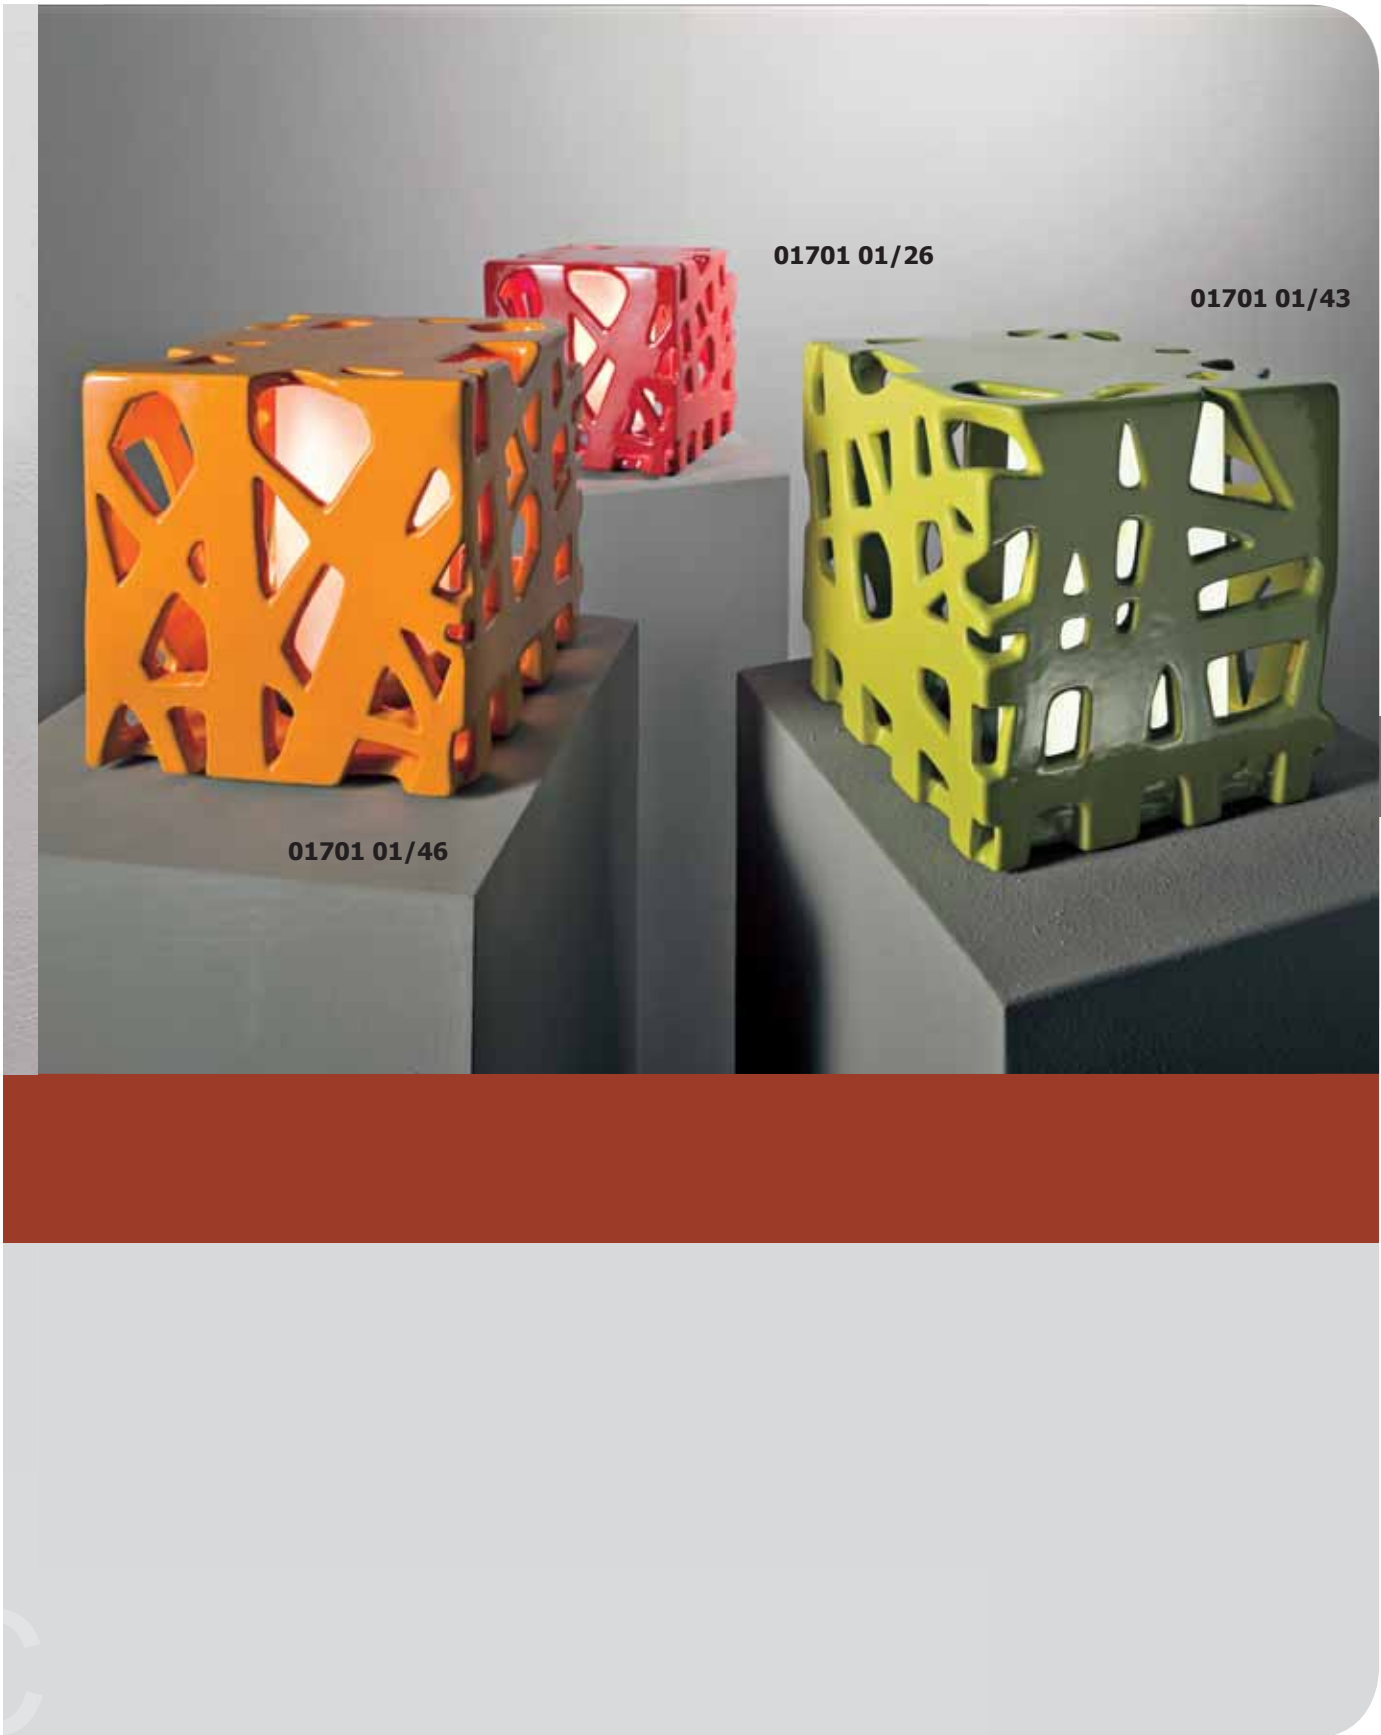

01701 01/26

01701 01/43

01701 01/46