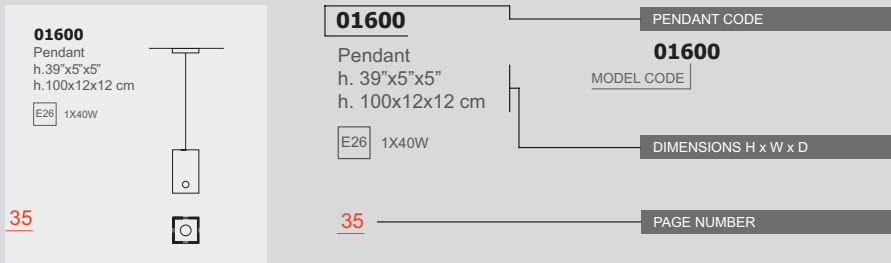

EXAMPLE OF LINE ART product identification system

TABLE OF FINISHINGS

FOR "CUBE" LINE

	01/01 WHITE
	01/02 BLACK

FOR ITEM 1620 "STREGA" WALL SCONCE

	SS/01 SILVER
	GG/03 GOLD

FOR ITEM 1701 "CUT" TABLE LAMP

	01/26 CORAL
	01/43 GREEN
	01/46 ORANGE

Other finishings available upon request.