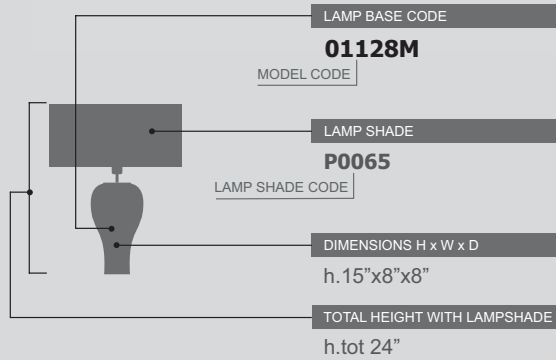

EXAMPLE OF LINE ART product identification system

01128M
Table Lamp
P0065
"Scott" medium shade
h.15"x8"x8"
h.38x21x21 cm
■ h.tot 24"/63 cm
E26 1X75W

46
Available in different measurements.

TABLE LAMPS

01128M
Table Lamp
P0065
"Scott" medium shade
h.15"x8"x8"
h.38x21x21 cm
■ h.tot 24"/63 cm
E26 1X75W