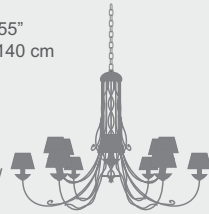

01907

Chandelier
h.37"x55"x55"
h.93x140x140 cm

E12 12X40W

76

Available in different measurements.