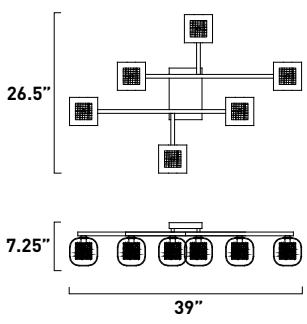

E22836-18PC	
6-Light Flush Mount	
Finish: Chrome Glass: Clear	
6 x Max 40W G9 Xenon (Incl) • Looped pin base • Clear • 120V • 3000 Lumens