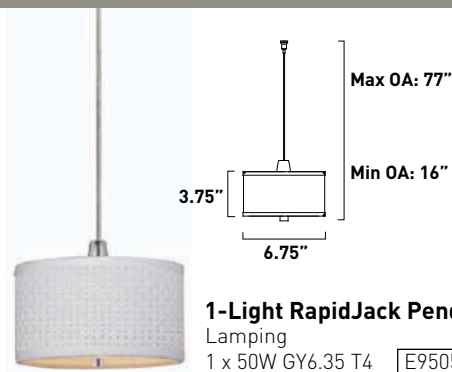

1-Light RapidJack Pendant*

Lamping SN
1 x 50W GY6.35 T4 E95050-100SN

*Includes RapidJack fitting and bulb
*Canopy not included. Compatible with the Minx RapidJack canopies found on page 72 or with other manufacturer's universal or quick jack systems.