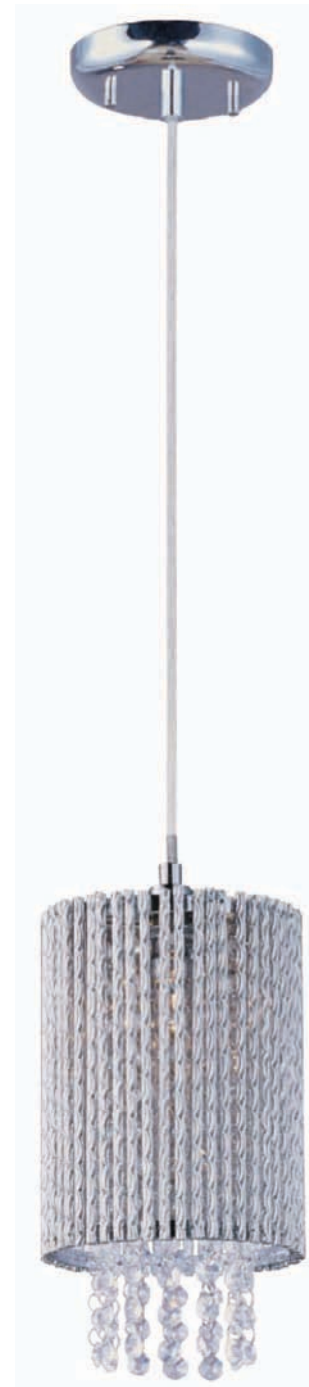

E23140-10PC*	
1-Light Pendant	
Finish: Chrome Shade: Aluminum	
Min OA: 30" Max OA: 130"	
1 x Max 60W G9 Xenon (Incl) • Looped pin base • Clear • 120V • 800 Lumens	

* Ships with 130" of wire