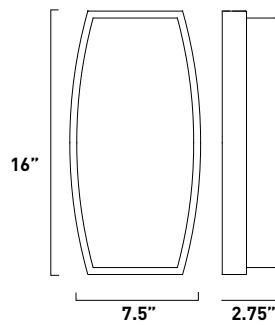

*Made of stainless steel

E54346-610I, SST*	
1-Light Wall Mount	
Finish: See Image Glass: White Acrylic	
HCO: 8"	
1 x 18W 2G11 Twin T5 CFL Fluorescent (Incl)	
• 2700 K • 1250 Lumens • 10,000 Hours	

*Made of stainless steel