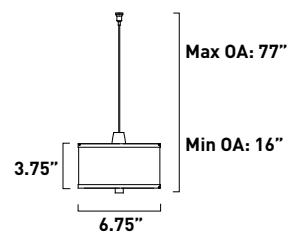

1-Light RapidJack Pendant*
Lamping SN
1 x 50W GY6.35 T4 [E95050-102SN]

*Includes RapidJack fitting and bulb
*Canopy not included. Compatible with the Minx RapidJack canopies found on page 72 or with other manufacturer's universal or quick jack systems.