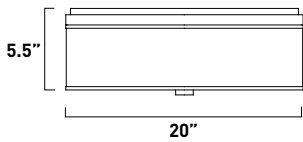

Grass Cloth

3.2 4.3.1	Incandescent Fluorescent	Lamping 3 x 60W MB 3 x 18W GU24	OI	SN
			E95004-101OI	E95004-101SN
			E95104-101OI	E95104-101SN

3.2 4.3.1	Incandescent Fluorescent	Lamping 2 x 60W MB 3 x 13W GU24	OI	SN
			E95002-101OI	E95002-101SN
			E95102-101OI	E95102-101SN