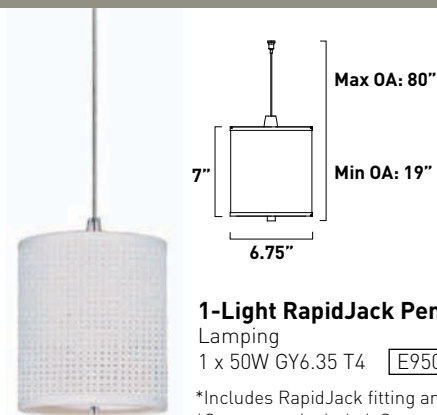

All stem hang pendants includes:
 1 x 4" Stem ESTR062303-OI, SN
 2 x 6" Stem ESTR062306-OI, SN
 3 x 12" Stem ESTR062312-OI, SN

1. Bulb included
2. Bulb not included
3. Includes tempered glass diffuser
4. Also available in special order Quad PL version