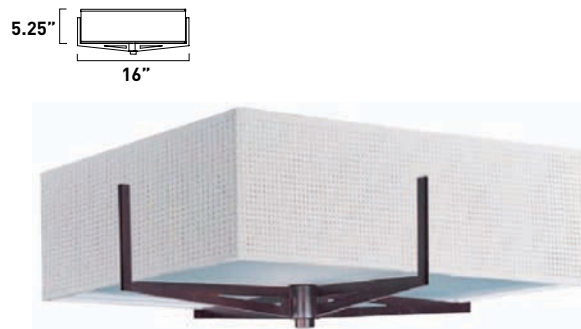

Lamping	OI	SN
3.2 Incandescent	2 x 100W MB	E95340-100OI	E95340-100SN
4.3.1 Fluorescent	3 x 18W GU24	E95440-100OI	E95440-100SN

All stem hang pendants includes:
1 x 4" Stem ESTR062303-OI, SN
2 x 6" Stem ESTR062306-OI, SN
3 x 12" Stem ESTR062312-OI, SN

1. Bulbs included
2. Bulbs not included
3. Includes tempered glass diffuser
4. Also available in special order Quad PL version