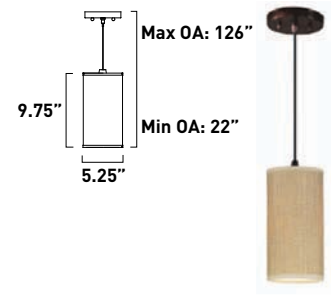

- 3,2 Incandescent 1 x 75W MB
- 3,2 Incandescent 1 x 75W MB
- 4,3,1 Fluorescent 1 x 13W GU24
- 4,3,1 Fluorescent 1 x 26W GU24

	OI	SN
Cord	E95030-101OI	E95030-101SN
Stem	E95032-101OI	E95032-101SN
Cord	E95130-101OI	E95130-101SN
Stem	E95134-101OI	E95134-101SN

- 3,2 Incandescent 1 x 60W MB
- 3,2 Incandescent 1 x 60W MB
- 4,3,1 Fluorescent 1 x 13W GU24
- 4,3,1 Fluorescent 1 x 26W GU24

	OI	SN
Cord	E95020-101OI	E95020-101SN
Stem	E95022-101OI	E95022-101SN
Cord	E95120-101OI	E95120-101SN
Stem	E95124-101OI	E95124-101SN

Stem

Cord

1. Bulb included
2. Bulb not included
3. Includes tempered glass diffuser
4. Also available in special order Quad PL version

All stem hang pendants includes:
1 x 4" Stem ESTR062303-OI, SN
2 x 6" Stem ESTR062306-OI, SN
3 x 12" Stem ESTR062312-OI, SN