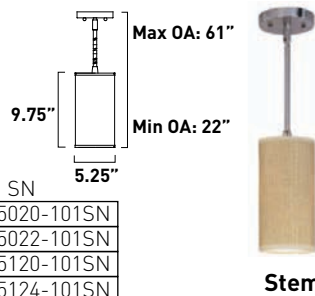

- 3,2 Incandescent 1 x 75W MB
- 3,2 Incandescent 1 x 75W MB
- 4,3,1 Fluorescent 1 x 13W GU24
- 4,3,1 Fluorescent 1 x 26W GU24

	OI	SN
Cord	E95030-101OI	E95030-101SN
Stem	E95032-101OI	E95032-101SN
Cord	E95130-101OI	E95130-101SN
Stem	E95134-101OI	E95134-101SN

- 3,2 Incandescent 1 x 60W MB
- 3,2 Incandescent 1 x 60W MB
- 4,3,1 Fluorescent 1 x 13W GU24
- 4,3,1 Fluorescent 1 x 26W GU24

	OI	SN
Cord	E95020-101OI	E95020-101SN
Stem	E95022-101OI	E95022-101SN
Cord	E95120-101OI	E95120-101SN
Stem	E95124-101OI	E95124-101SN

Stem

1. Bulb included
2. Bulb not included
3. Includes tempered glass diffuser
4. Also available in special order Quad PL version

All stem hang pendants includes:
1 x 4" Stem ESTR062303-OI, SN
2 x 6" Stem ESTR062306-OI, SN
3 x 12" Stem ESTR062312-OI, SN