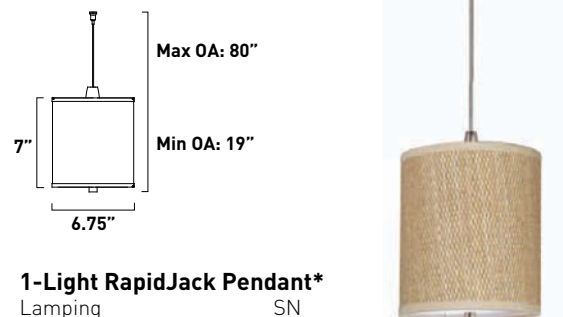

1-Light RapidJack Pendant*

Lamping SN
1 x 50W GY6.35 T4 [E95052-101SN]

*Includes RapidJack fitting and bulb
*Canopy not included. Compatible with the Minx RapidJack canopies found on page 72 or with other manufacturer's universal or quick jack systems.