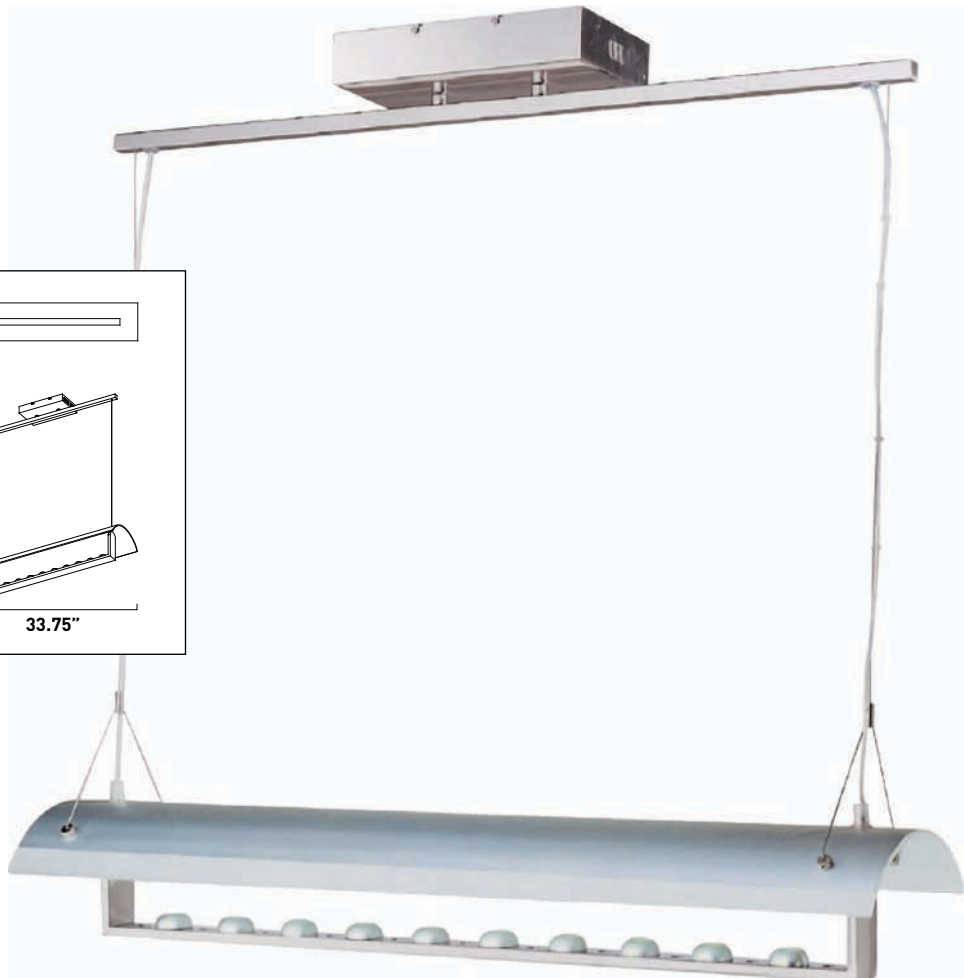

E20965-10SN* 10-Light Pendant	
Finish: Satin Nickel	
Min OA: 18" Max OA: 120"	
10 x 1W LED LED(Incl) • 3500 K • 50,000 Hours • 875 Lumens • 73 CRI	

*Ships with 130" of wire