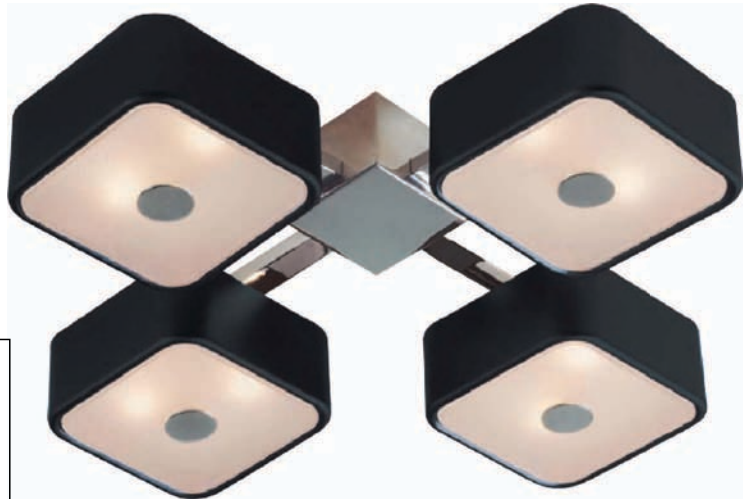

Streamlined and sensual the perfect descriptor for Vox, whose metal matte finish steel shade immediately sets it apart from the every day lighting fixture. while its glass diffuser provides ample light output.

E20468-09BK 8-Light Flush Mount	SQUARE
Finish: Black / Chrome Glass: Frosted	
8 x Max 25W G9 T4 Xenon (Incl)	
• Looped pin base • Frost • 120V • 1920 Lumens