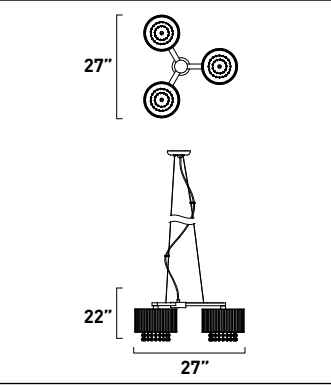

E23139-10PC*	
3-Light Pendant	
Finish: Chrome Shade: Aluminum	
Min OA: 26" Max OA: 126"	
3 x Max 60W G9 Xenon (Incl)	
• Looped pin base • Clear • 120V • 2400 Lumens