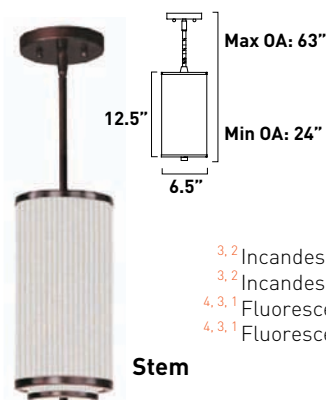

1. Lamping
2. 3,2 Incandescent 1 x 75W MB
   - 3,2 Incandescent 1 x 75W MB
   - 4,3,1 Fluorescent 1 x 13W GU24
   - 4,3,1 Fluorescent 1 x 26W GU24

	OI	SN
Cord	E95030-102OI	E95030-102SN
Stem	E95032-102OI	E95032-102SN
Cord	E95130-102OI	E95130-102SN
Stem	E95134-102OI	E95134-102SN