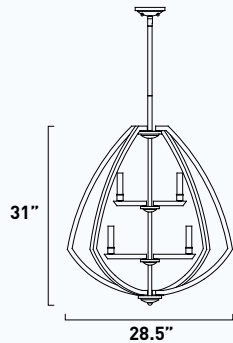

A strong elliptical structure formed from rectangular metal tubing creates the Vortex Collection, finished in a choice of Oil Rubbed Bronze or a mirror-like Polished Chrome. Frosted glass shades gently diffuse the powerful light created from xenon lamps. The large-scale pendants make a statement in a variety of rooms.

E22807-0901, PC*	
8-Light Pendant	
Finish: See Image	
Glass: Frost	
Min OA: 39"	
Max OA: 75"	
8 x Max 40W G9	
Xenon (Incl)	
	• Looped pin base • Frost • 120V • 4000 Lumens