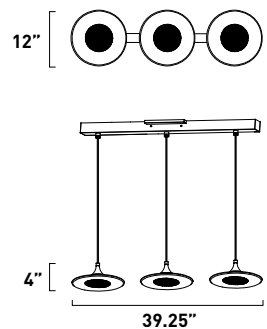

*Ships with 130" of wire