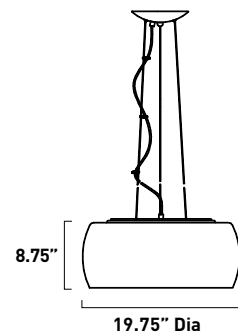

E21206-10PC*	
6-Light Pendant	
Finish: Chrome Glass: Mirror Chrome	
Min OA: 18" Max OA: 120"	
6 x Max 40W G9 T4 Xenon (Incl)	
• Looped pin base • Clear • 120V • 3000 Lumens