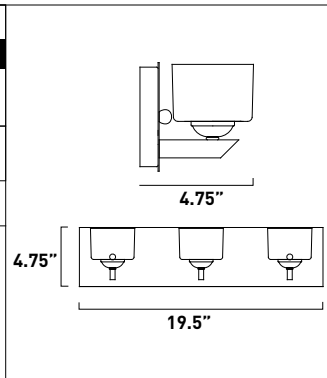

OI Oil Rubbed Bronze

E22814-090I, PC 4-Light Bath Vanity	
Finish: See Image Glass: Frost	
HCO: 2.4"	
4 x Max 40W G9 Xenon (Incl)	
• Looped pin base • Frost • 120V • 2000 Lumens