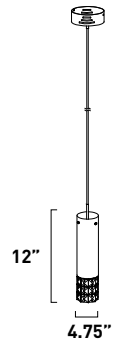

E23244-20PC*	
8-Light Flush Mount	
Finish: Chrome Accent: Clear	
  	
8 x Max 20W G4 T3 Xenon (Incl)	
 <ul style="list-style-type: none"> • Clear • 12V • 2560 Lumens 	
134"	

* Ships with 130" of wire

E23241-20PC*	
1-Light Pendant	
Finish: Chrome Accent: Clear	
Min OA: 18" Max OA: 133"	
1 x Max 20W G4 T3 Xenon (Incl) <ul style="list-style-type: none"> • Clear • 12V • 320 Lumens 	

* Ships with 130" of wire

E23242-20PC	
5-Light Pendant	
Finish: Chrome Accent: Clear	
Min OA: 18" Max OA: 133"	
5 x Max 20W G4 T3 Xenon (Incl) <ul style="list-style-type: none"> • Clear • 12V • 1600 Lumens 	