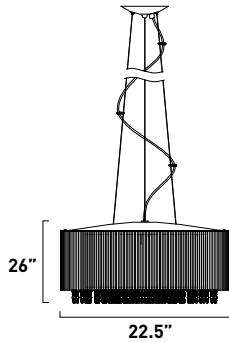

SPIRAL

The Spiral Collection's twisted metal tubing sparkles like diamonds in the sun. Strands of high quality K9 crystal beads add to the impact making this fixture look as brilliant on as it does off.

E23137-10PC*	
10-Light Pendant	
Finish: Chrome Shade: Aluminum	
Min OA: 30" Max OA: 130"	
10 x Max 40W G9 Xenon (Incl)	
• Looped pin base • Clear • 120V • 5000 Lumens	

* Ships with 130" of wire