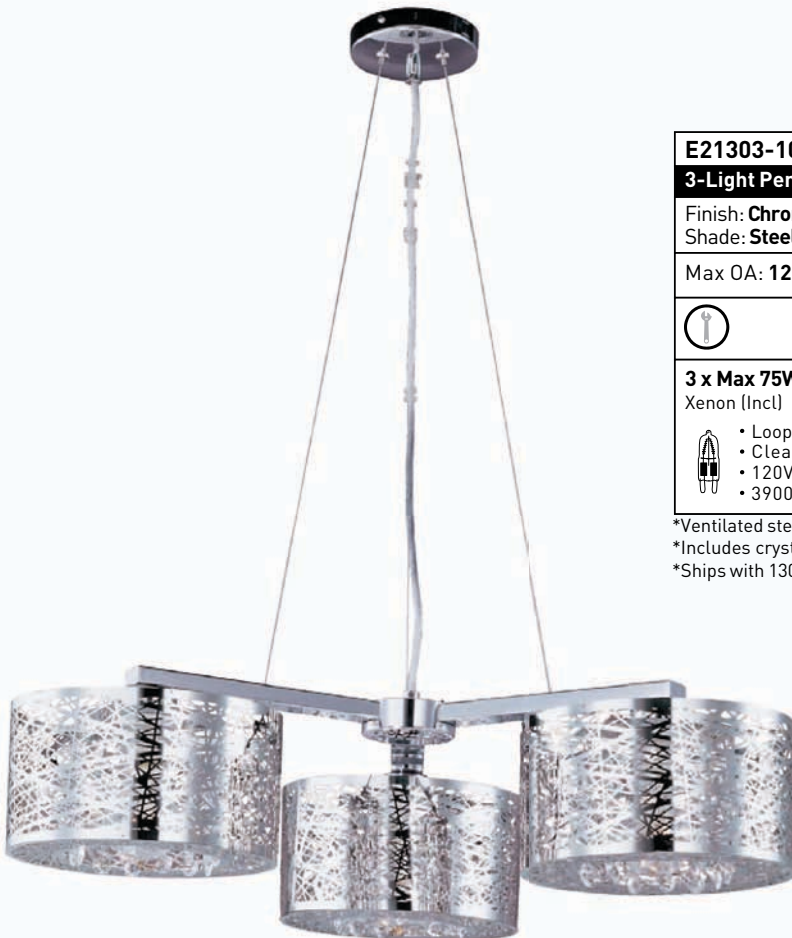

5.25"

9.5" Dia

*Ships with 130" of wire
*Includes frosted white glass diffuser

E21805-20PC*	
10-Light Pendant	
Finish: Chrome Accent: Clear Crystal	
Min OA: 18" Max OA: 120"	
10 x Max 40W G9 T4 Xenon (Incl)	
<ul style="list-style-type: none"> • Looped pin base • Clear • 120V • 5000 Lumens 	

E21304-10PC*
3-Light Pendant
Finish: Chrome Shade: Steel Web
Max OA: 120"

3 x Max 75W G9 T4 Xenon (Incl)
<ul style="list-style-type: none"> • Looped pin base • Clear • 120V • 3900 Lumens

*Ventilated steel shade
*Includes crystal accents
*Ships with 130" of wire

E21303-10PC*
3-Light Pendant
Finish: Chrome Shade: Steel Web
Max OA: 120"

3 x Max 75W G9 T4 Xenon (Incl)
<ul style="list-style-type: none"> • Looped pin base • Clear • 120V • 3900 Lumens

*Ventilated steel shade
*Includes crystal accents
*Ships with 130" of wire

E21306-10PC*	
1-Light Pendant	
Finish: Chrome Shade: Steel Web	
Max OA: 120"	
1 x Max 75W G9 T4 Xenon (Incl) <ul style="list-style-type: none"> • Looped pin base • Clear • 120V • 1300 Lumens 	

*Ventilated steel shade
*Includes crystal accents
*Ships with 130" of wire