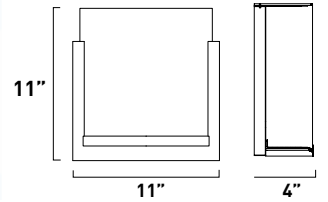

5.4.3.1 Fluorescent Lamping 2 x 13W GU24 OI SN
E95188-102OI E95188-102SN