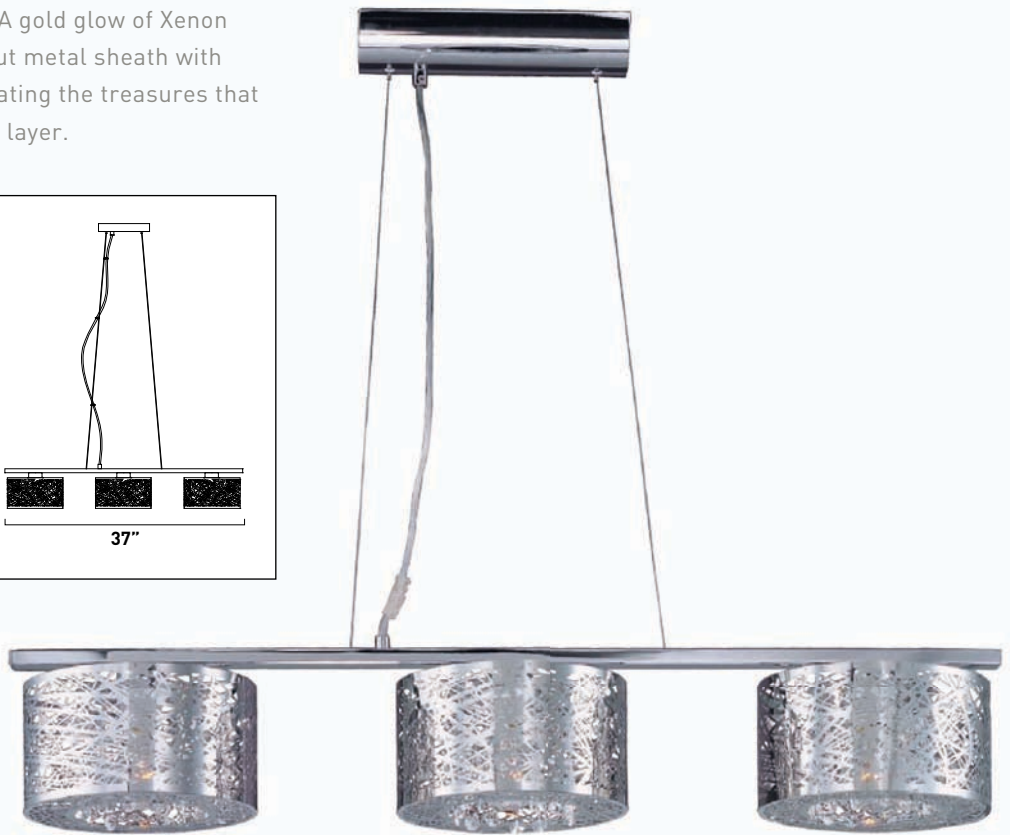

*Ventilated steel shade
*Includes crystal accents
*Ships with 130" of wire