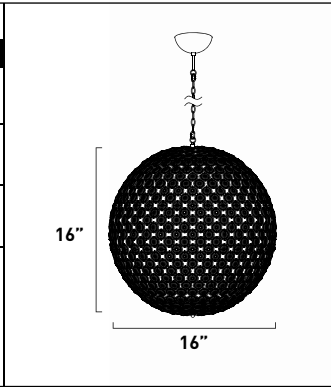

E24016-20PC*
8-Light Pendant
Finish: Chrome Accent: Clear
Min OA: 20" Max OA: 136"
8 x Max 60W G9 T4 Xenon (Incl)
• Looped pin base   • Clear   • 120V   • 6400 Lumens

* Ships with 120" of wire and 6' of chain