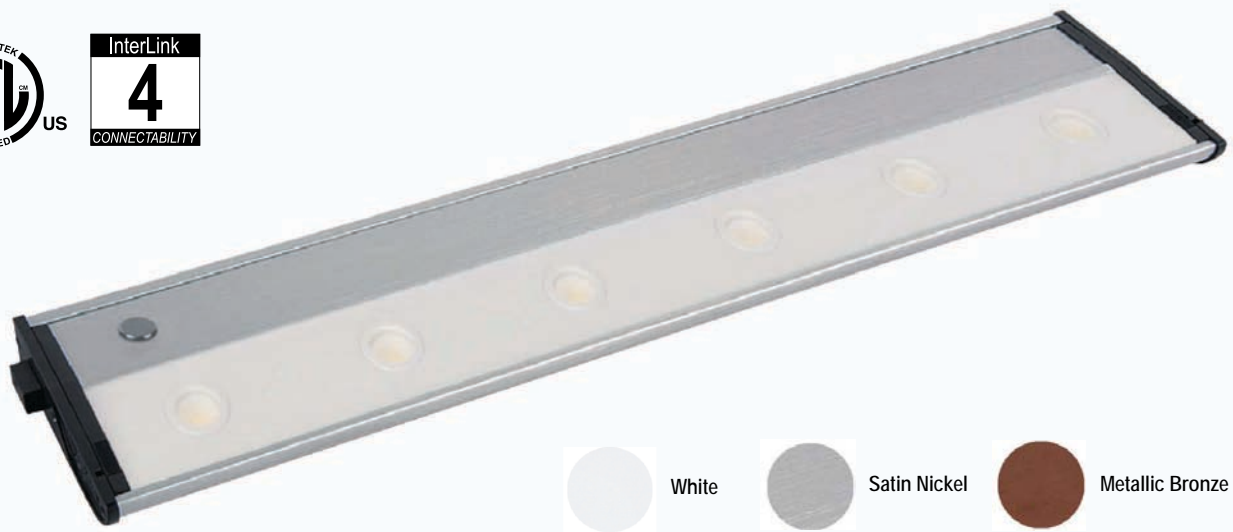

ET-LED-C Series

With a sleek profile and direct wiring, this fully dimmable state-of-the-art LED under cabinet light easily installs under the cabinet and emits a crisp white light which illuminates without shadows. The hinged top gives easy access for installation and wiring. Cabinets stay cool and safe with LED light output.

Features

- Warm white 3500 K light
- Cool to touch
- CRI 70-75, 120 beam spread
- 50,000 life hours
- Multiple, full size knock outs
- Dimmable using a standard wall dimmer
- Linkable with or without cord using MXInterLink4

White

Satin Nickel

Metallic Bronze

OPTIONAL COMPONENTS

7" 2-Light LED
E57962-WT White
E57962-MB Metallic Bronze
E57962-SN Satin Nickel
7"L x 5"W x 1.25"H
2 x 2W

13" 4-Light LED
E57963-WT White
E57963-MB Metallic Bronze
E57963-SN Satin Nickel
12.875"L x 5"W x 1.25"H
4 x 2W

InterLink4 Connector Cord
24" E57878-WT White
24" E57878-BK Black
18" E57877-WT White
18" E57877-BK Black
9" E57876-WT White
9" E57876-BK Black

21" 6-Light LED
E57964-WT White
E57964-MB Metallic Bronze
E57964-SN Satin Nickel
21"L x 5"W x 1.25"H
6 x 2W

30" 8-Light LED
E57966-WT White
E57966-MB Metallic Bronze
E57966-SN Satin Nickel
30"L x 5"W x 1.25"H
8 x 2W

InterLink4 Power Cord
E57880-WT White
E57880-BK Black
72"L

InterLink4 Direct Wire Box
E57885-WT White
E57885-BK Black
2.25"L x 5"W x 1"H