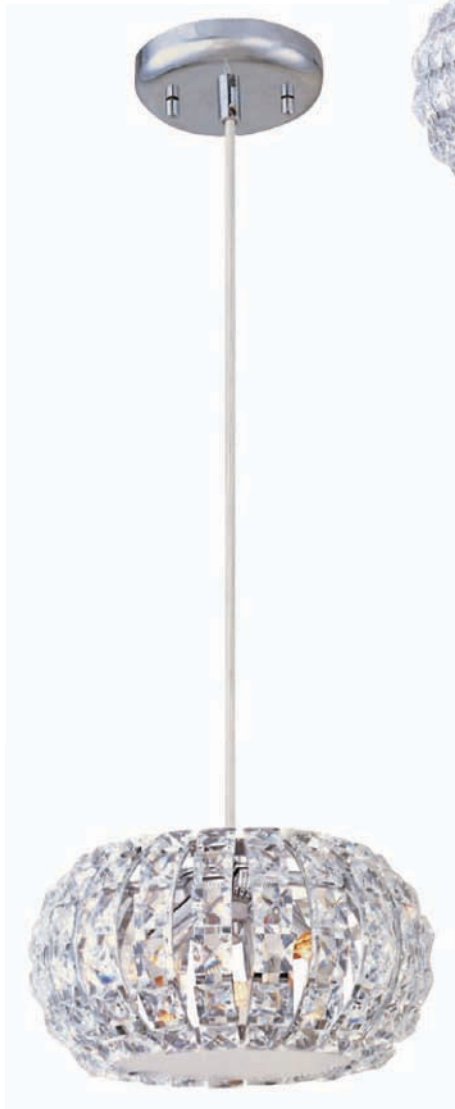

Bejeweled in thousands of crystals over gleaming K9 crystals, Bijou glitters with the unmistakable radiance of rare diamonds. Encasing warm, soft glow within, the smooth orbs of chrome come to life as light shimmers and dances off the crystal-encrusted surface. Whether pendant, sconce, or flush mount, Bijou adorns the room in beauty and richness.

E21804-20PC*	
8-Light Pendant	
Finish: Chrome Accent: Clear Crystal	
Min OA: 18" Max OA: 120"	
8 x Max 40W G9 T4 Xenon (Incl)	
• Looped pin base • Clear • 120V • 4000 Lumens	

5.25"

21" Dia

*Ships with 130" of wire
*Includes frosted white glass diffuser

E21803-20PC*	
3-Light Pendant	
Finish: Chrome Accent: Clear Crystal	
Min OA: 18" Max OA: 120"	
3 x Max 40W G9 T4 Xenon (Incl)	
• Looped pin base • Clear • 120V • 1500 Lumens	

5.25"

9.5" Dia

*Ships with 130" of wire
*Includes frosted white glass diffuser