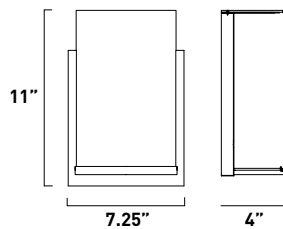

5.3.2 5.4.3.1	Incandescent Fluorescent	Lamping 1 x 60W T10 1 x 18W GU24	OI	SN
			E95084-101OI	E95084-101SN
			E95184-101OI	E95184-101SN

5.3.1	Xenon	Lamping 1 x 60W G9	OI	SN
			E95080-101OI	E95080-101SN

1. Bulbs included
2. Bulbs not included
3. Includes tempered glass diffuser
4. Also available in special order Quad PL version
5. ADA compliant