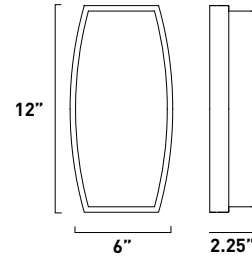

E54345-610I, SST*	
1-Light Wall Mount	
Finish: See Image Glass: White Acrylic	
HCO: 6"	
1 x 13W 2GX7 Twin T4 CFL Fluorescent (Incl)	
• 2700 K • 840 Lumens • 10,000 Hours