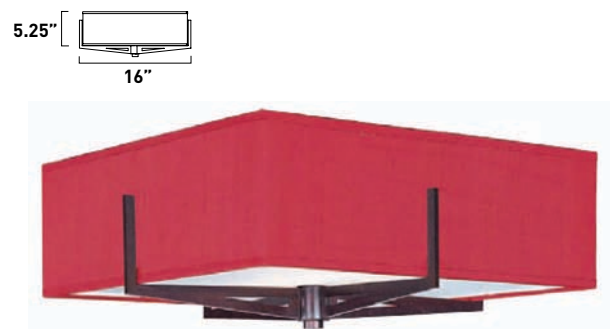

Lamping	OI	SN
3.2 Incandescent	2 x 100W MB	E95340-105OI	E95340-105SN
4.3.1 Fluorescent	3 x 18W GU24	E95440-105OI	E95440-105SN

All stem hang pendants includes:
1 x 4" Stem ESTR062303-OI, SN
2 x 6" Stem ESTR062306-OI, SN
3 x 12" Stem ESTR062312-OI, SN

1. Bulbs included
2. Bulbs not included
3. Includes tempered glass diffuser
4. Also available in special order Quad PL version