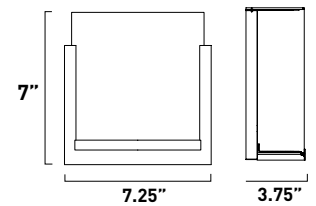

Lamping
5,3,1 Xenon 1 x 60W G9

OI	SN
E95080-101OI	E95080-101SN

1. Bulbs included
2. Bulbs not included
3. Includes tempered glass diffuser
4. Also available in special order Quad PL version
5. ADA compliant