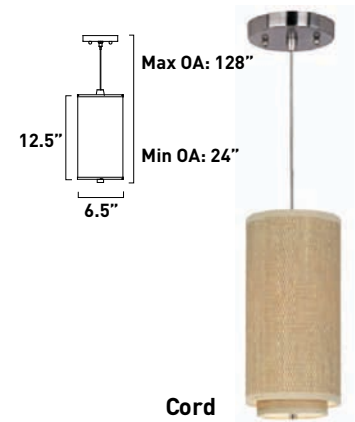

Stem

Cord

- 3,2 Incandescent 1 x 75W MB
- 3,2 Incandescent 1 x 75W MB
- 4,3,1 Fluorescent 1 x 13W GU24
- 4,3,1 Fluorescent 1 x 26W GU24

	OI	SN
Cord	E95040-101OI	E95040-101SN
Stem	E95042-101OI	E95042-101SN
Cord	E95140-101OI	E95140-101SN
Stem	E95144-101OI	E95144-101SN