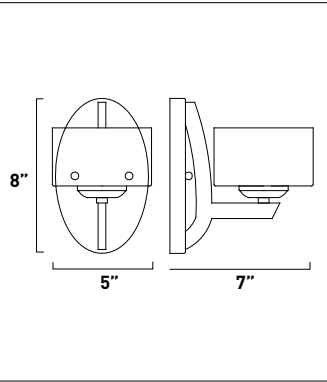

E22803-090I, PC 1-Light Wall Mount
Finish: See Image Glass: Frost
HCO: 4"
1 x Max 75W G9 Xenon (Incl)
• Looped pin base   • Frost   • 120V   • 1300 Lumens

PC Polished Chrome