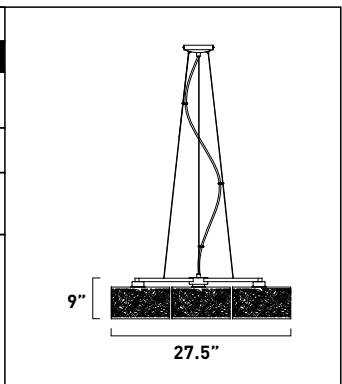

E21303-10PC*
3-Light Pendant
Finish: Chrome Shade: Steel Web
Max OA: 120"
3 x Max 75W G9 T4 Xenon (Incl)
• Looped pin base   • Clear   • 120V   • 3900 Lumens