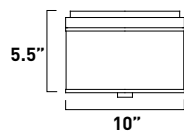

3.2 4.3.1	Incandescent Fluorescent	Lamping 2 x 40W MB 2 x 13W GU24	OI	SN
			E95000-101OI	E95000-101SN
			E95100-101OI	E95100-101SN