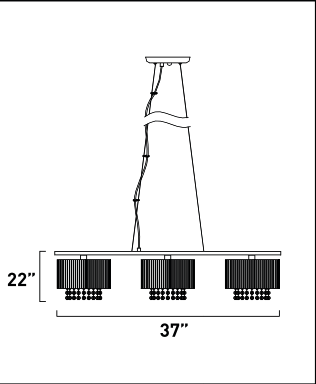

E23138-10PC*	
3-Light Pendant	
Finish: Chrome Shade: Aluminum	
Min OA: 26" Max OA: 126"	
3 x Max 60W G9 Xenon (Incl)	
• Looped pin base • Clear • 120V • 2400 Lumens