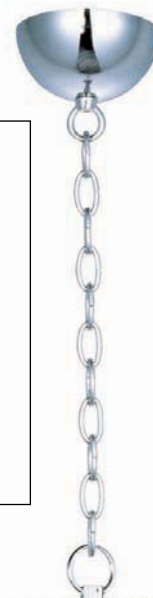

E24017-20PC*
12-Light Pendant
Finish: Chrome Accent: Clear
Min OA: 28" Max OA: 144"
12 x Max 60W G9 T4 Xenon (Incl)
• Looped pin base   • Clear   • 120V   • 9600 Lumens