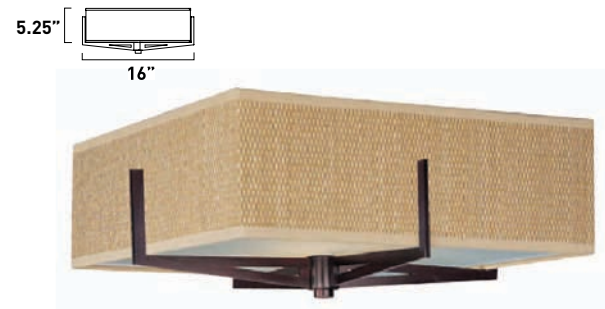

Lamping	OI	SN
3.2 Incandescent	2 x 100W MB	E95340-101OI	E95340-101SN
4.3.1 Fluorescent	3 x 18W GU24	E95440-101OI	E95440-101SN

All stem hang pendants includes:
1 x 4" Stem ESTR062303-OI, SN
2 x 6" Stem ESTR062306-OI, SN
3 x 12" Stem ESTR062312-OI, SN

1. Bulbs included
2. Bulbs not included
3. Includes tempered glass diffuser
4. Also available in special order Quad PL version