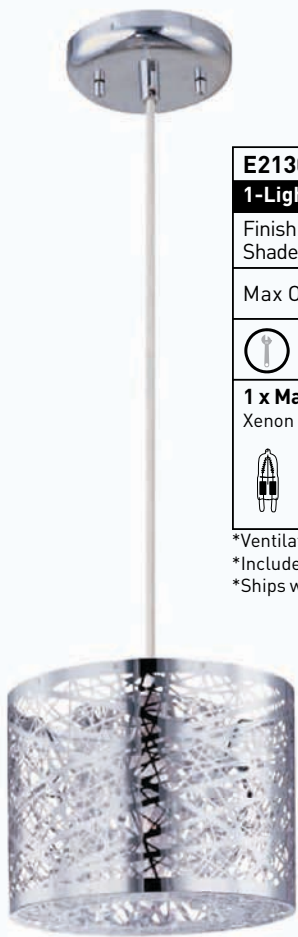

E21304-10PC*
3-Light Pendant
Finish: Chrome Shade: Steel Web
Max OA: 120"

3 x Max 75W G9 T4 Xenon (Incl)
<ul style="list-style-type: none"> • Looped pin base • Clear • 120V • 3900 Lumens

*Ventilated steel shade
*Includes crystal accents
*Ships with 130" of wire

E21303-10PC*
3-Light Pendant
Finish: Chrome Shade: Steel Web
Max OA: 120"

3 x Max 75W G9 T4 Xenon (Incl)
<ul style="list-style-type: none"> • Looped pin base • Clear • 120V • 3900 Lumens

*Ventilated steel shade
*Includes crystal accents
*Ships with 130" of wire

E21306-10PC*	
1-Light Pendant	
Finish: Chrome Shade: Steel Web	
Max OA: 120"	
1 x Max 75W G9 T4 Xenon (Incl) <ul style="list-style-type: none"> • Looped pin base • Clear • 120V • 1300 Lumens 	

*Ventilated steel shade
*Includes crystal accents
*Ships with 130" of wire