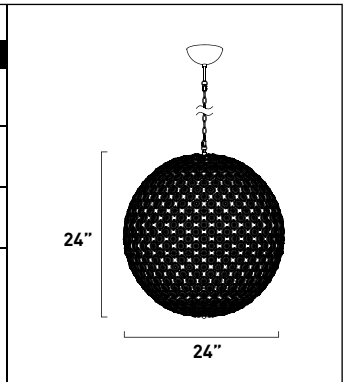

* Ships with 120" of wire and 6' of chain