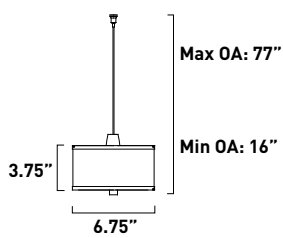

1-Light RapidJack Pendant*

Lamping SN
1 x 50W GY6.35 T4 E95050-105SN

*Includes RapidJack hardware and bulb
*Canopy not included. Compatible with the Minx RapidJack canopies found on page 72 or with other manufacturer's universal or quick jack systems.