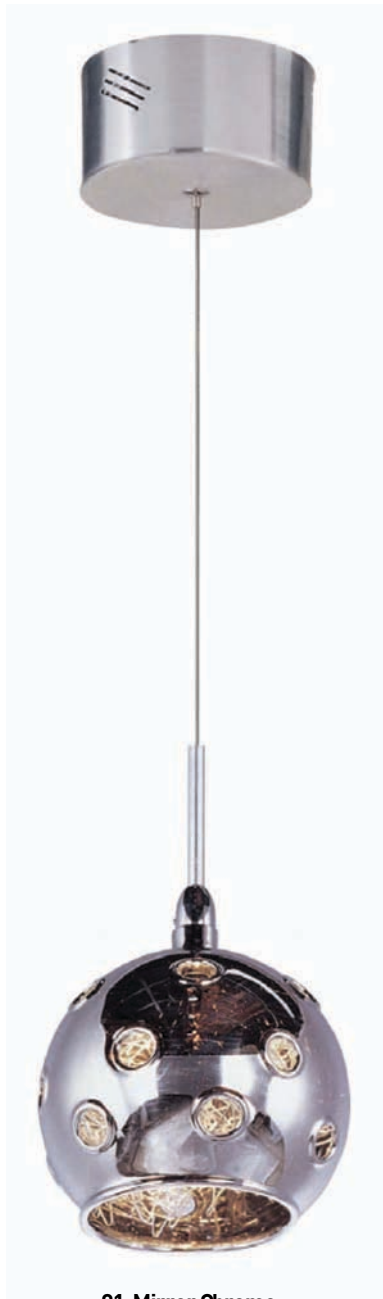

E20108-78,79,81	
1-Light Pendant	
Finish: Satin Nickel Glass: See Image	
Min OA: 18" Max OA: 120"	
1x Max 20W G4 T3 Xenon (Incl)	
	• Clear • 12V • 320 Lumens

81 Mirror Chrome