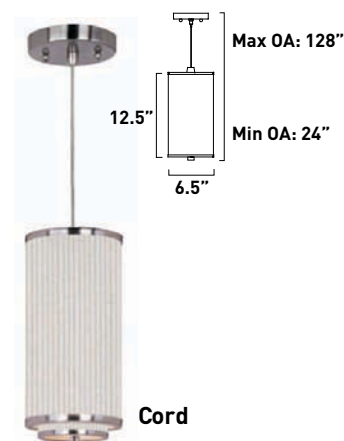

1. Lamping
2. 3,2 Incandescent 1 x 75W MB
   - 3,2 Incandescent 1 x 75W MB
   - 4,3,1 Fluorescent 1 x 13W GU24
   - 4,3,1 Fluorescent 1 x 26W GU24

	OI	SN
Cord	E95030-102OI	E95030-102SN
Stem	E95032-102OI	E95032-102SN
Cord	E95130-102OI	E95130-102SN
Stem	E95134-102OI	E95134-102SN