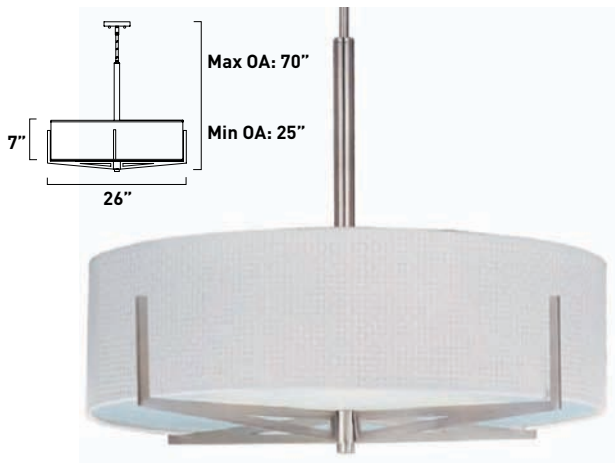

All stem hang pendants includes:
 1 x 4" Stem ESTR062303-OI, SN
 2 x 6" Stem ESTR062306-OI, SN
 3 x 12" Stem ESTR062312-OI, SN

1. Bulbs included
2. Bulbs not included
3. Includes tempered glass diffuser
4. Also available in special order Quad PL version