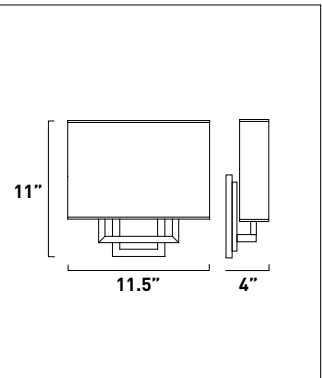

E21094-01SN*
2-Light Wall Mount
Finish: Satin Nickel Shade: White
HCO: 5.75"
2 x 18W G24q-2 Quad T4 Fluorescent (Incl)
• 2700 K   • 1800 Lumens   • 10,000 Rated Hours

E21095-01SN*	
1-Light Wall Mount	
Finish: Satin Nickel Shade: White	
HCO: 6.75"	
1 x 18W G24q-2 Quad T4 Fluorescent (Incl)	
• 2700 K • 900 Lumens • 10,000 Rated Hours	

*Enclosed on top