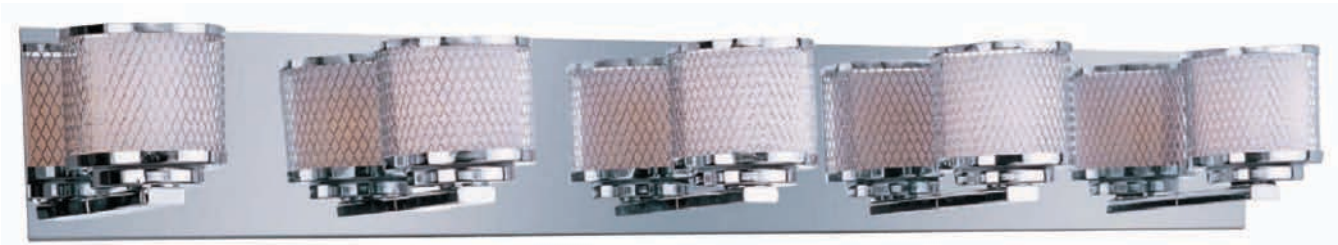

E22345-10PC	
5-Light Bath Vanity	
Finish: Chrome Glass: White	
HCO: 2.25"	
5 x Max 40W G9 T4 Xenon (Incl) • Looped pin base • Clear • 120V • 2500 Lumens	
5.5"	4.75" 35.5"