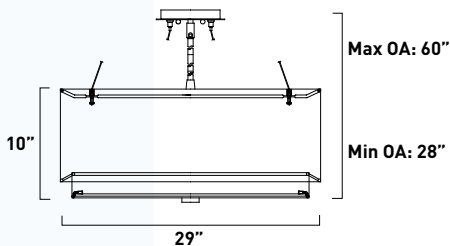

Grass Cloth

Lamping
3,2 Incandescent 3 x 100W MB
4,3,1 Fluorescent 4 x 26W GU24

	OI	SN
	E95065-101OI	E95065-101SN
	E95165-101OI	E95165-101SN