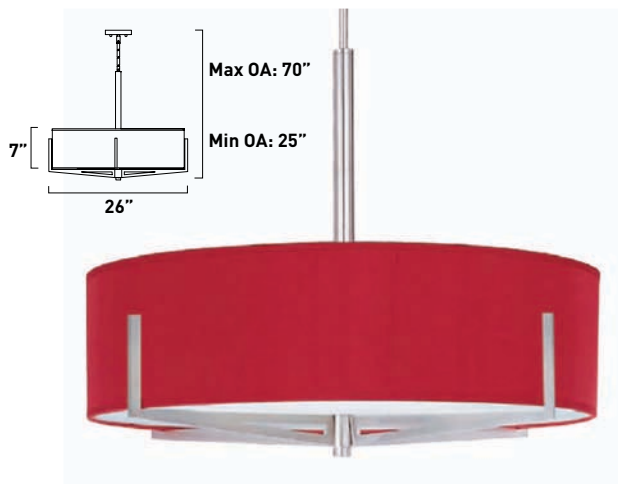

Lamping	OI	SN
3.2 Incandescent	3 x 100W MB	E95308-105OI	E95308-105SN
4.2.1 Fluorescent	4 x 26W GU24	E95408-105OI	E95408-105SN