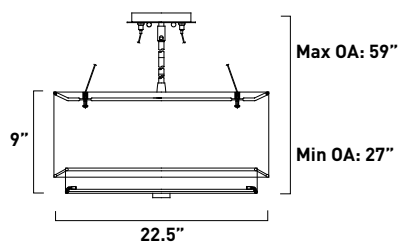

Lamping	OI	SN
^{3,2} Incandescent	3 x 100W MB	E95060-100OI	E95060-100SN
^{4,3,1} Fluorescent	4 x 26W GU24	E95160-100OI	E95160-100SN