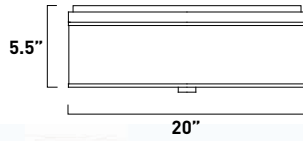

White Pleat

4.3.1 Fluorescent Lamping 3 x 18W GU24 OI SN
E95104-102OI E95104-102SN