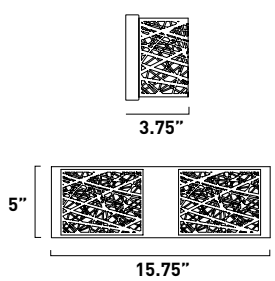

E21311-10PC*	
2-Light Wall Mount	
Finish: Chrome Shade: Steel Web	
HCO: 2.6"	
2 x Max 75W G9 Xenon (Incl) • Looped pin base • Clear • 120V • 1800 Lumens