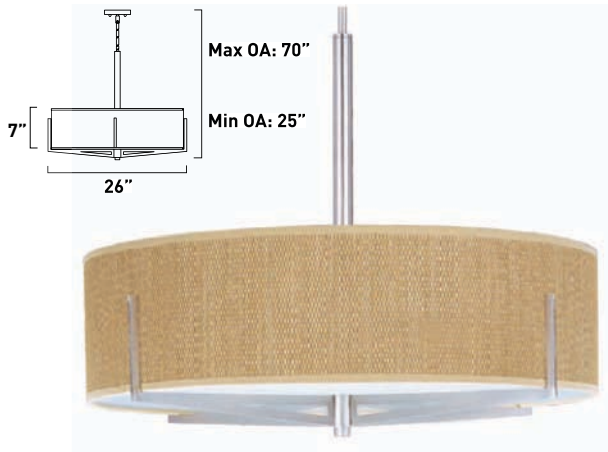

Grass Cloth

ELEMENTS

	Lamping	OI	SN
3.2 Incandescent	3 x 100W MB	E95308-101OI	E95308-101SN
4.2.1 Fluorescent	4 x 26W GU24	E95408-101OI	E95408-101SN