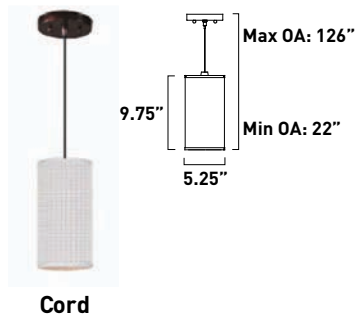

Woven White

- 3.2 Incandescent 1 x 75W MB
- 3.2 Incandescent 1 x 75W MB
- 4.3.1 Fluorescent 1 x 13W GU24
- 4.3.1 Fluorescent 1 x 26W GU24

	OI	SN
Cord	E95040-100OI	E95040-100SN
Stem	E95042-100OI	E95042-100SN
Cord	E95140-100OI	E95140-100SN
Stem	E95144-100OI	E95144-100SN

- 3.2 Incandescent 1 x 75W MB
- 3.2 Incandescent 1 x 75W MB
- 4.3.1 Fluorescent 1 x 13W GU24
- 4.3.1 Fluorescent 1 x 26W GU24

	OI	SN
Cord	E95030-100OI	E95030-100SN
Stem	E95032-100OI	E95032-100SN
Cord	E95130-100OI	E95130-100SN
Stem	E95134-100OI	E95134-100SN

Cord

Stem

- 3.2 Incandescent 1 x 60W MB
- 3.2 Incandescent 1 x 60W MB
- 4.3.1 Fluorescent 1 x 13W GU24
- 4.3.1 Fluorescent 1 x 26W GU24

	OI	SN
Cord	E95020-100OI	E95020-100SN
Stem	E95022-100OI	E95022-100SN
Cord	E95120-100OI	E95120-100SN
Stem	E95124-100OI	E95124-100SN

All stem hang pendants includes:
1 x 4" Stem ESTR062303-OI, SN
2 x 6" Stem ESTR062306-OI, SN
3 x 12" Stem ESTR062312-OI, SN

1. Bulb included
2. Bulb not included
3. Includes tempered glass diffuser
4. Also available in special order Quad PL version

Lamping SN
1 x 50W GY6.35 T4 E95052-100SN

*Includes RapidJack fitting and bulb
*Canopy not included. Compatible with the Minx RapidJack canopies found on page 72 or with other manufacturer's universal or quick jack systems.

Lamping SN
1 x 50W GY6.35 T4 E95050-100SN

*Includes RapidJack fitting and bulb
*Canopy not included. Compatible with the Minx RapidJack canopies found on page 72 or with other manufacturer's universal or quick jack systems.