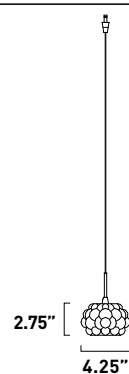

Min OA: **11.25"**
 Max OA: **81.5"**

1 x Max 50W GY6.35 T4
 Xenon (Incl)

- Hallow Bi-Pin
- Clear
- 12V
- 750 Lumens

*Ships with 130" of wire
 *Includes RapidJack fitting

EC95001-SN*	
1-Light Canopy	
Finish: Satin Nickel	