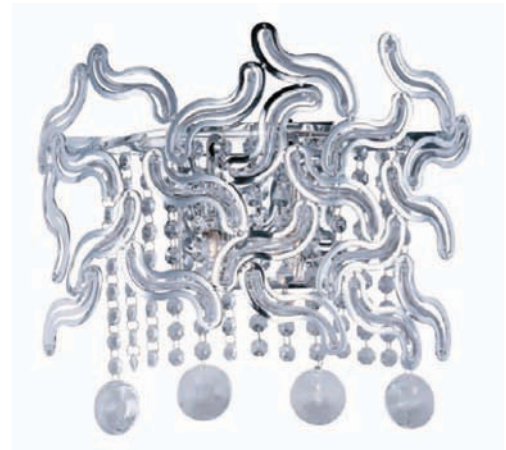

E21253-20PC*	
1-Light Pendant	
Finish: Chrome Accent: Clear	
Min OA: 18" Max OA: 134"	
1 x Max 60W G9 T4 Xenon (Incl)	
• Looped pin base • Clear • 120V • 800 Lumens	

* Ships with 120" of wire

E21252-20PC	
2-Light Wall Mount	
Finish: Chrome Accent: Clear	
HCO: 6"	
2 x Max 40W G9 T4 Xenon (Incl)	
• Looped pin base • Clear • 120V • 1000 Lumens