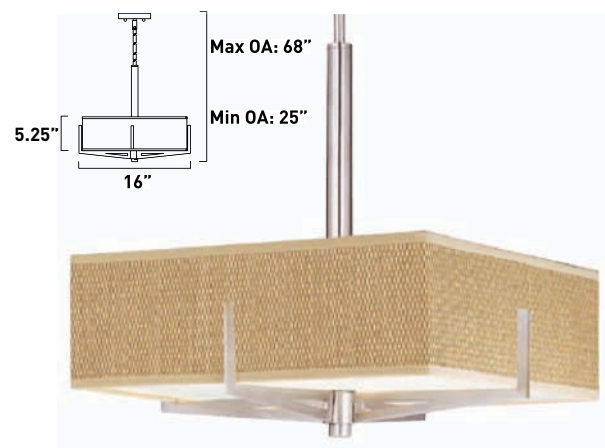

Lamping	OI	SN
3.2 Incandescent	3 x 60W MB	E95345-101OI	E95345-101SN
4.3.1 Fluorescent	3 x 18W GU24	E95445-101OI	E95445-101SN