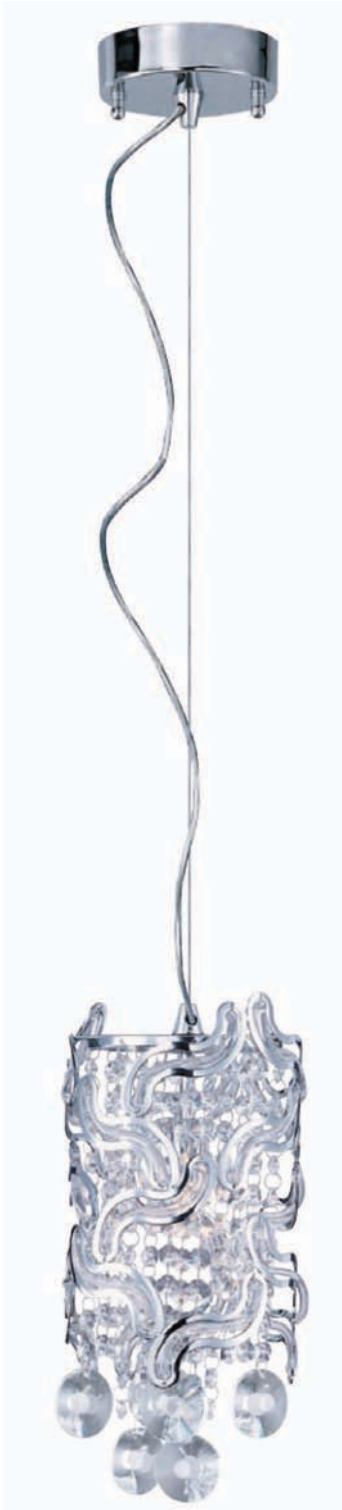

E21253-20PC*	
1-Light Pendant	
Finish: Chrome Accent: Clear	
Min OA: 18" Max OA: 134"	
1 x Max 60W G9 T4 Xenon (Incl)	
• Looped pin base • Clear • 120V • 800 Lumens	

* Ships with 120" of wire

E21252-20PC	
2-Light Wall Mount	
Finish: Chrome Accent: Clear	
HCO: 6"	
2 x Max 40W G9 T4 Xenon (Incl)	
• Looped pin base • Clear • 120V • 1000 Lumens