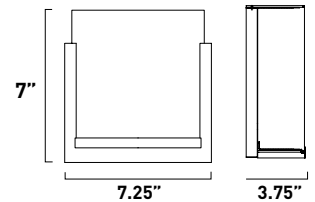

5.3.1 Xenon Lamping 1 x 60W G9 OI SN
E95080-100OI E95080-100SN

1. Bulbs included
2. Bulbs not included
3. Includes tempered glass diffuser
4. Also available in special order Quad PL version
5. ADA compliant