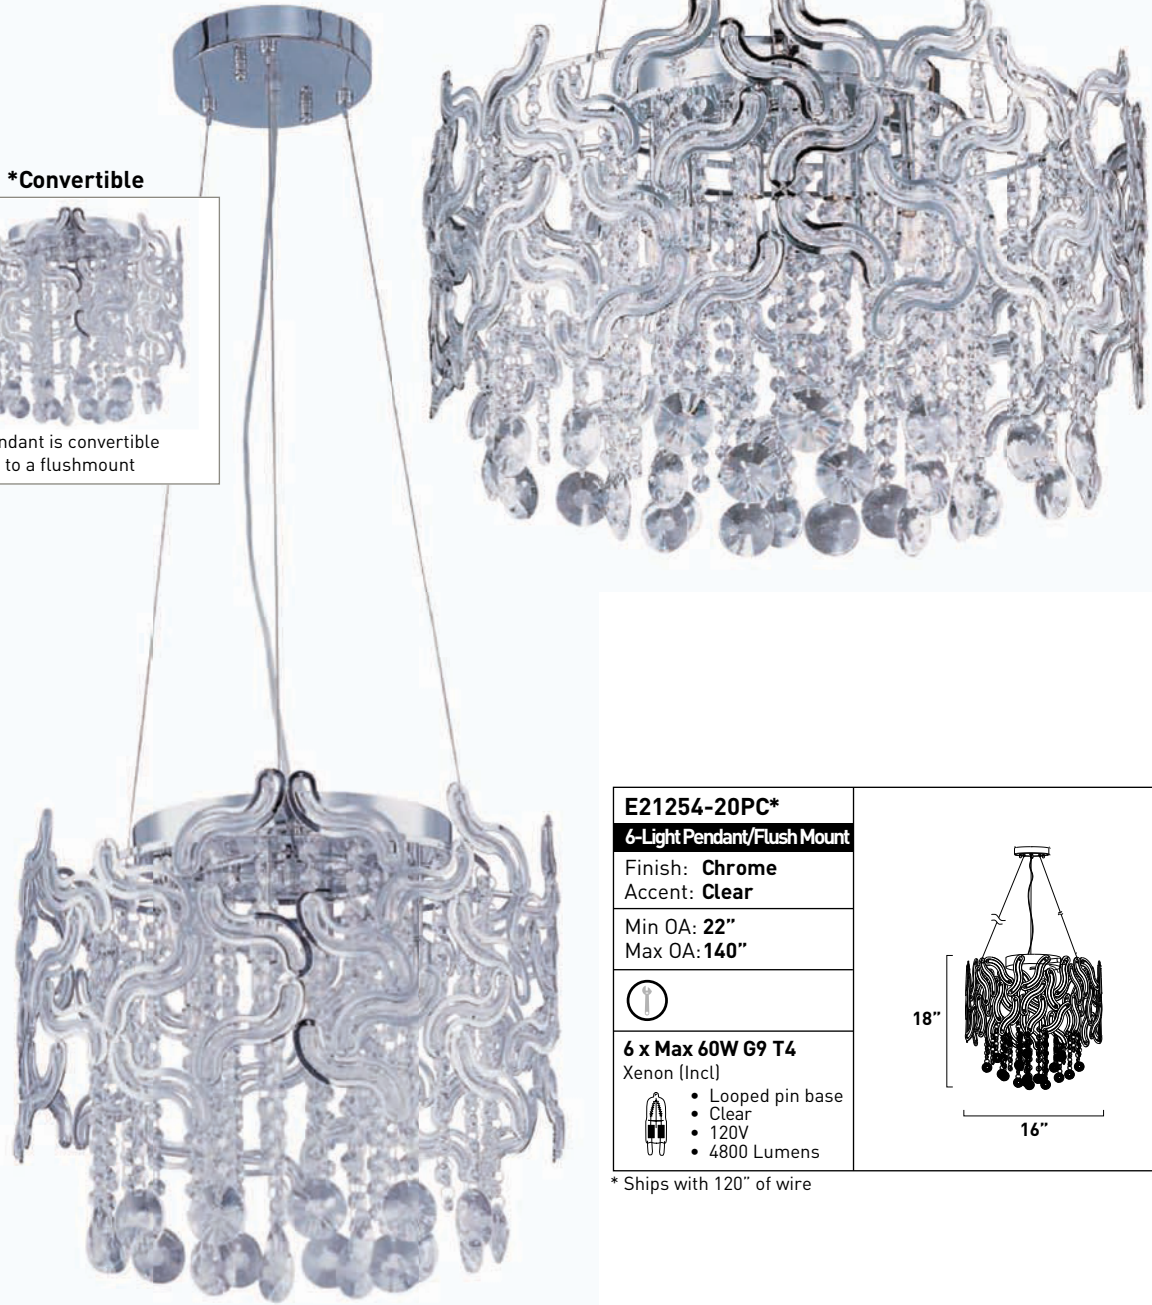

*Convertible