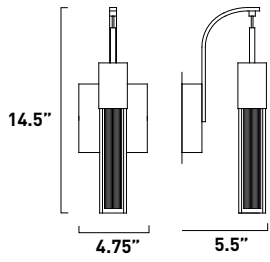

E22720-89PC	
1-Light Wall Mount	
Finish: Chrome	
Glass: Etched/Bubble	
HCO: 6"	
1 x Max 35W MR11	
Halogen (Incl)	
• G24 Base • Clear • 12V • 1300 Cander Power	

E22725-89PC*	
5-Light Flush Mount	
Finish: Chrome	
Glass: Etched/Bubble	
5 x Max 35W MR11	
Halogen (Incl)	
• G24 Base • Clear • 12V • 6500 Cander Power