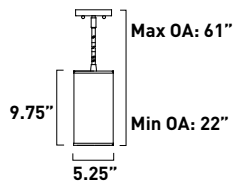

	OI	SN
Cord	E95020-105OI	E95020-105SN
Stem	E95022-105OI	E95022-105SN
Cord	E95120-105OI	E95120-105SN
Stem	E95124-105OI	E95124-105SN

Stem

Cord

1. Bulb included
 2. Bulb not included
 3. Includes tempered glass diffuser
 4. Also available in special order Quad PL version