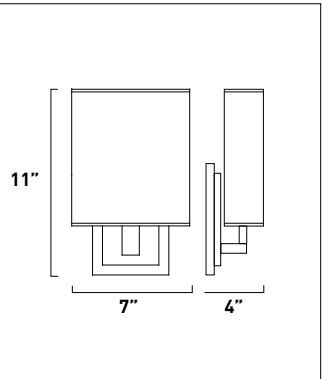

E21093-01SN*
1-Light Wall Mount
Finish: Satin Nickel Shade: White
HCO: 5"
1 x 18W G24q-2 Quad T4 Fluorescent (Incl)
• 2700 K   • 900 Lumens   • 10,000 Rated Hours

*Enclosed on top