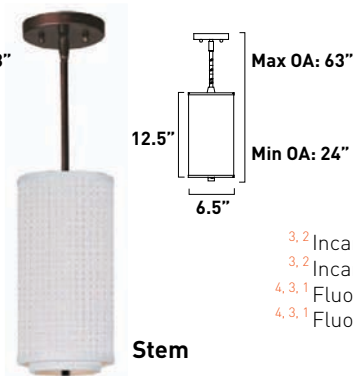

Stem

- 3.2 Incandescent 1 x 75W MB
- 3.2 Incandescent 1 x 75W MB
- 4.3.1 Fluorescent 1 x 13W GU24
- 4.3.1 Fluorescent 1 x 26W GU24

	OI	SN
Cord	E95030-100OI	E95030-100SN
Stem	E95032-100OI	E95032-100SN
Cord	E95130-100OI	E95130-100SN
Stem	E95134-100OI	E95134-100SN