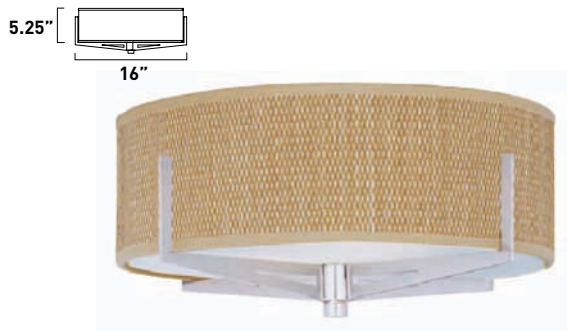

Lamping	OI	SN
3.2 Incandescent	2 x 100W MB	E95300-101OI	E95300-101SN
4.3.1 Fluorescent	3 x 18W GU24	E95400-101OI	E95400-101SN