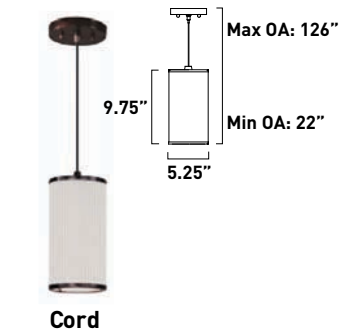

1. Lamping
2. 3,2 Incandescent 1 x 60W MB
   - 3,2 Incandescent 1 x 60W MB
   - 4,3,1 Fluorescent 1 x 13W GU24
   - 4,3,1 Fluorescent 1 x 26W GU24

	OI	SN
Cord	E95020-102OI	E95020-102SN
Stem	E95022-102OI	E95022-102SN
Cord	E95120-102OI	E95120-102SN
Stem	E95124-102OI	E95124-102SN

1. Bulb included
2. Bulb not included
3. Includes tempered glass diffuser
4. Also available in special order Quad PL version

All stem hang pendants includes:
1 x 4" Stem ESTR062303-OI, SN
2 x 6" Stem ESTR062306-OI, SN
3 x 12" Stem ESTR062312-OI, SN