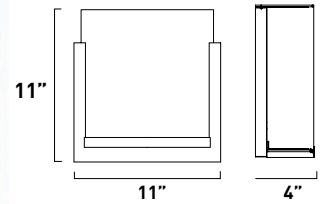

Lamping	OI	SN
3.2 Incandescent	2 x 60W T10	E95088-100OI	E95088-100SN
5.4.3.1 Fluorescent	2 x 13W GU24	E95188-100OI	E95188-100SN