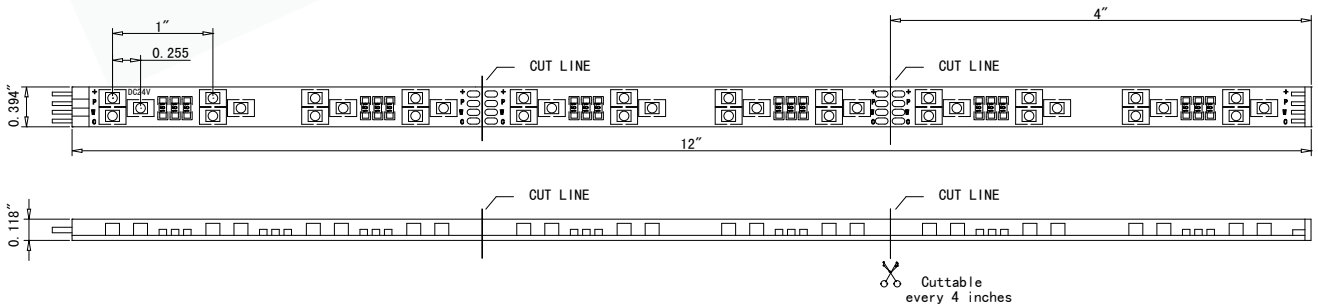

Color Flex 24

Features

- Adjustable color temperature from 2900K to 5000K
- Plastic covered to reduce static failure
- Multiples lengths with soldered connectors for trouble free installation
- Suitable for damp locations
- Highly flexible material that is backed with 3M tape for easy installation

Applications

- Cove and toe kick accent lighting
- Outdoor covered porch and patio
- Under cabinet lighting
- Display case
- Restaurants and lounges
- Bathroom lighting

Item	Length	Diodes	Wattage	Lumens	Color Temp	CRI	PC Board	Beam	Voltage	Current
E53550	4"	6	0.96	15-16.5	2900-5000 K	70-75	White	120°	24V	40mA
E53551	1'	18	2.88	45-50	2900-5000 K	70-75	White	120°	24V	120mA
E53552	5'	90	14.4	225-250	2900-5000 K	70-75	White	120°	24V	600mA
E53553	10'	180	28.8	450-500	2900-5000 K	70-75	White	120°	24V	12A
E53554	20'	360	57.6	900-1000	2900-5000 K	70-75	White	120°	24V	24A

Model Number	Wattage	Maximum Run
E53303	30W	10'
E53313	60W	20'
E53318	60W	20'
E53320	75W	20'