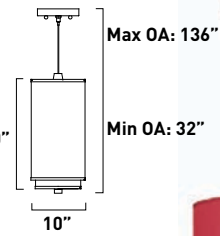

Crimson

- 3.2 Incandescent 1 x 75W MB
- 3.2 Incandescent 1 x 75W MB
- 4.3.1 Fluorescent 1 x 13W GU24
- 4.3.1 Fluorescent 1 x 26W GU24

	OI	SN
Cord	E95040-105OI	E95040-105SN
Stem	E95042-105OI	E95042-105SN
Cord	E95140-105OI	E95140-105SN
Stem	E95144-105OI	E95144-105SN

Stem

- 3.2 Incandescent 1 x 75W MB
- 3.2 Incandescent 1 x 75W MB
- 4.3.1 Fluorescent 1 x 13W GU24
- 4.3.1 Fluorescent 1 x 26W GU24

	OI	SN
Cord	E95030-105OI	E95030-105SN
Stem	E95032-105OI	E95032-105SN
Cord	E95130-105OI	E95130-105SN
Stem	E95134-105OI	E95134-105SN

- 3.2 Incandescent 1 x 60W MB
- 3.2 Incandescent 1 x 60W MB
- 4.3.1 Fluorescent 1 x 13W GU24
- 4.3.1 Fluorescent 1 x 26W GU24

	OI	SN
Cord	E95020-105OI	E95020-105SN
Stem	E95022-105OI	E95022-105SN
Cord	E95120-105OI	E95120-105SN
Stem	E95124-105OI	E95124-105SN

1. Bulb included
2. Bulb not included
3. Includes tempered glass diffuser
4. Also available in special order Quad PL version

All stem hang pendants includes:
1 x 4" Stem ESTR062303-OI, SN
2 x 6" Stem ESTR062306-OI, SN
3 x 12" Stem ESTR062312-OI, SN