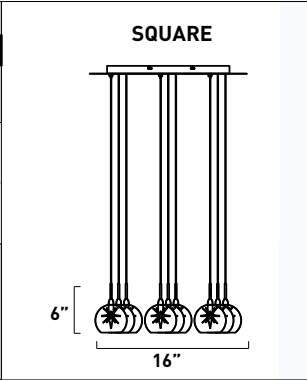

E20106-78,79,81	
9-Light Pendant	
Finish: Satin Nickel	
Glass: See Image	
Min OA: 18"	
Max OA: 96"	
9 x Max 20W G4 T3	
Xenon (Incl)	
	• Clear • 12V • 2880 Lumens

78 Mesh