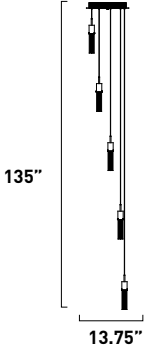

* Ships with 120" of wire