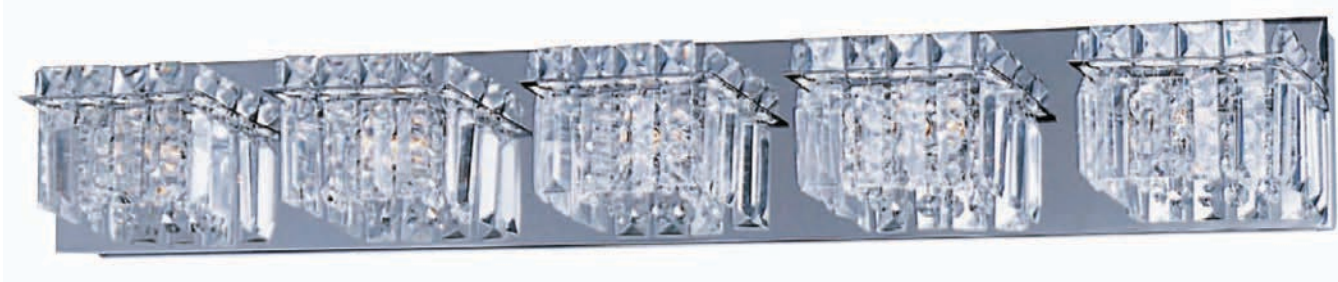

E23255-20PC	
5-Light Wall Mount	
Finish: Chrome Accent: Clear	
HCO: 2.5"	
5 x Max 50W G9 Xenon (Incl) • Looped pin base • Clear • 120V • 3750 Lumens