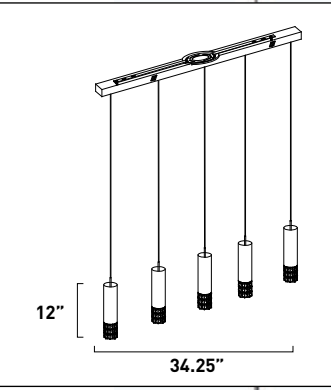

E23242-20PC	
5-Light Pendant	
Finish: Chrome Accent: Clear	
Min OA: 18" Max OA: 133"	
5 x Max 20W G4 T3 Xenon (Incl) • Clear • 12V • 1600 Lumens