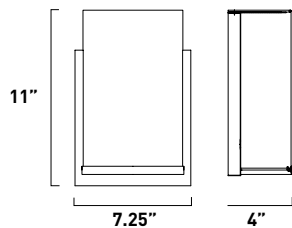

Lamping	OI	SN
3.2 Incandescent	1 x 60W T10	E95084-100OI	E95084-100SN
5.4.3.1 Fluorescent	1 x 18W GU24	E95184-100OI	E95184-100SN