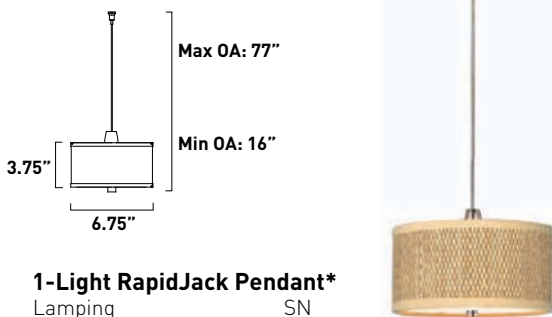

1-Light RapidJack Pendant*

Lamping SN
1 x 50W GY6.35 T4 [E95050-101SN]

*Includes RapidJack fitting and bulb
*Canopy not included. Compatible with the Minx RapidJack canopies found on page 72 or with other manufacturer's universal or quick jack systems.