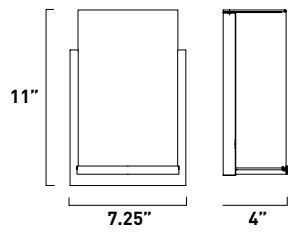

Lamping
3,2 Incandescent 1 x 60W T10
5,4,3,1 Fluorescent 1 x 18W GU24

OI	SN
E95084-105OI	E95084-105SN
E95184-105OI	E95184-105SN