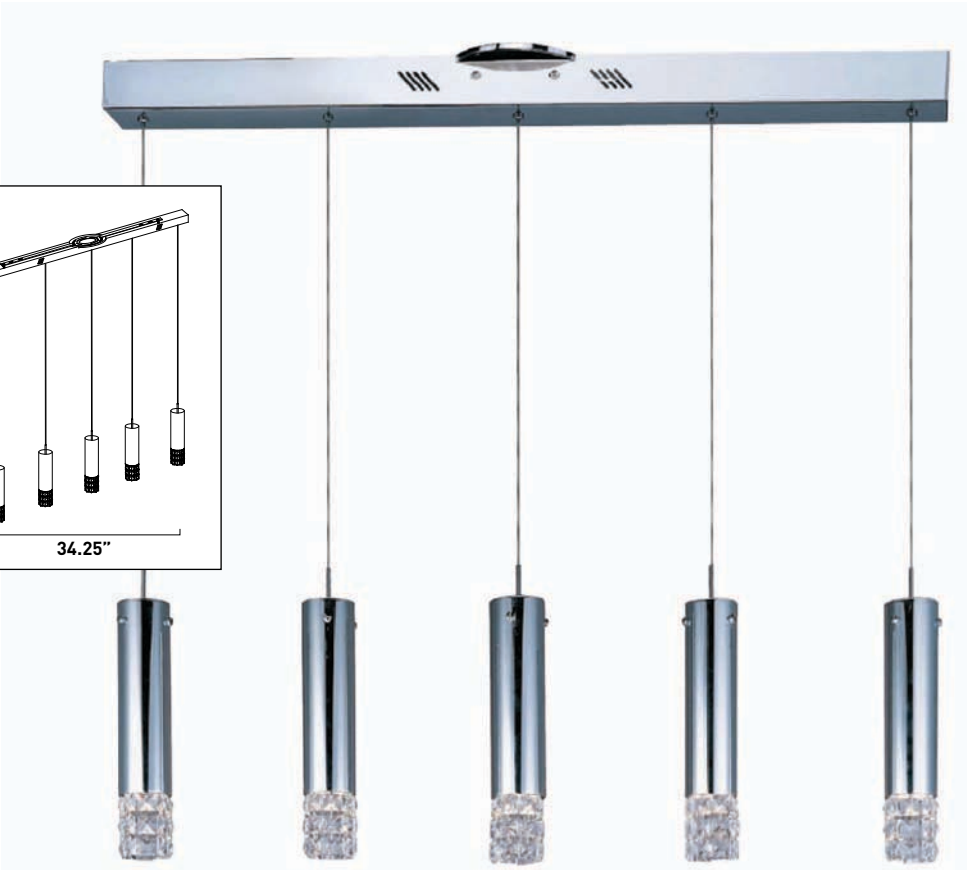

E23241-20PC*	
1-Light Pendant	
Finish: Chrome Accent: Clear	
Min OA: 18" Max OA: 133"	
1 x Max 20W G4 T3 Xenon (Incl) • Clear • 12V • 320 Lumens	

* Ships with 130" of wire

E23242-20PC	
5-Light Pendant	
Finish: Chrome Accent: Clear	
Min OA: 18" Max OA: 133"	
5 x Max 20W G4 T3 Xenon (Incl) • Clear • 12V • 1600 Lumens	

* Ships with 130" of wire