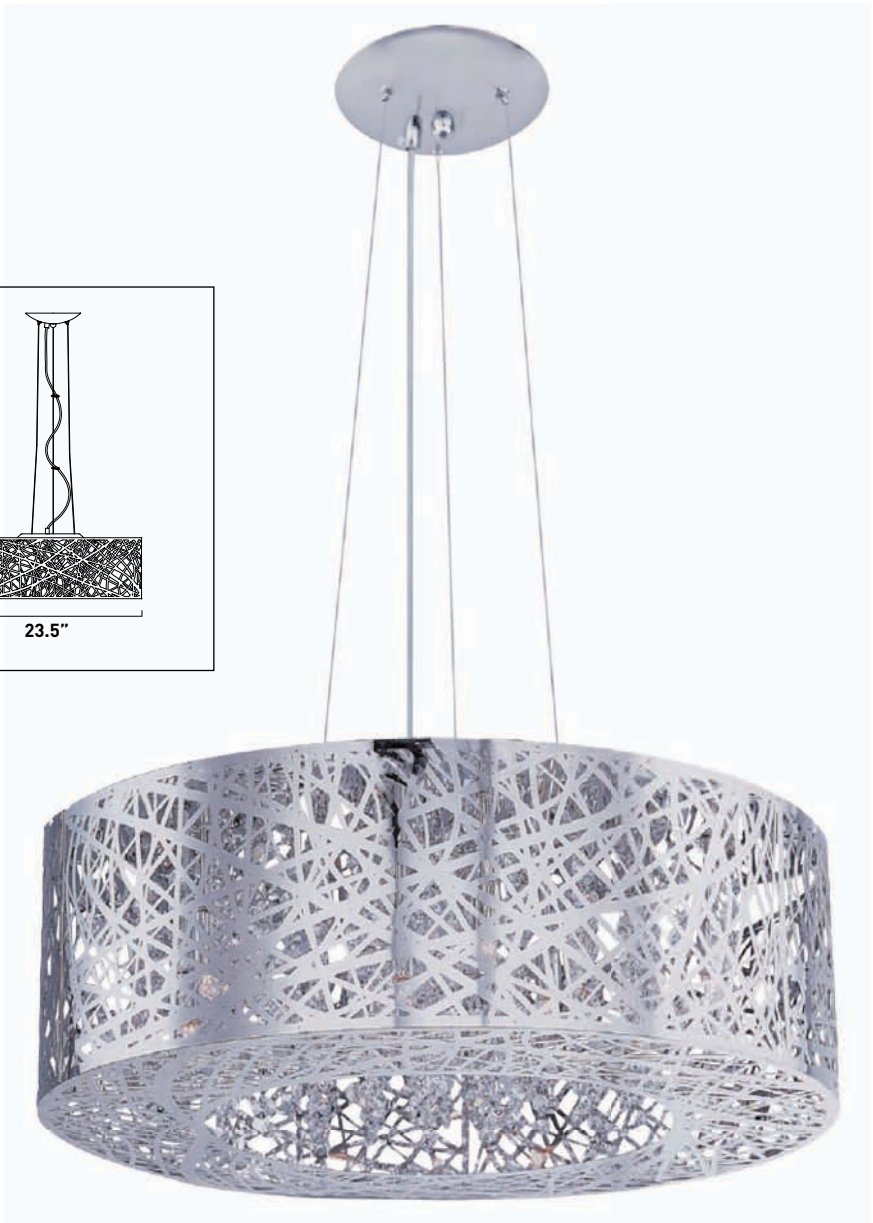

E21301-10PC*	
9-Light Flush Mount	
Finish: Chrome Shade: Steel Web	
9 x Max 40W G9 T4 Xenon (Incl) • Looped pin base • Clear • 120V • 4500 Lumens	

*Ventilated steel shade
*Includes crystal accents

E21308-10PC*	
9-Light Pendant	
Finish: Chrome Shade: Steel Web	
Min OA: 18" Max OA: 120"	
9 x Max 40W G9 T4 Xenon (Incl) • Looped pin base • Clear • 120V • 4500 Lumens	

*Ventilated steel shade
*Includes crystal accents
*Ships with 130" of wire