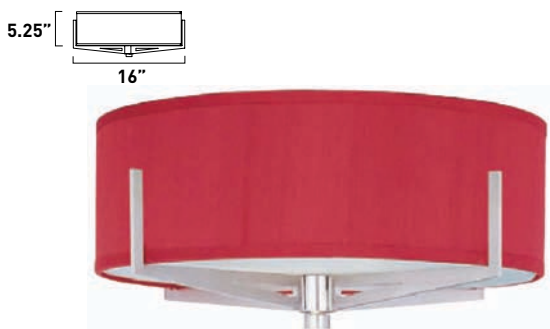

Lamping	OI	SN
3.2 Incandescent	2 x 100W MB	E95300-105OI	E95300-105SN
4.3.1 Fluorescent	3 x 18W GU24	E95400-105OI	E95400-105SN