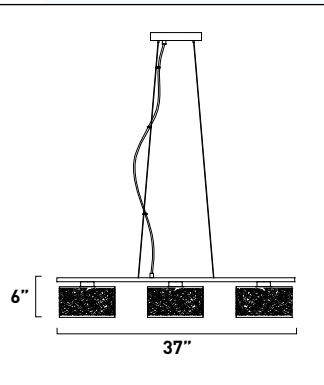

Legendary Incan tears of the sun encrust the clearest crystal cylinder producing a radiant glimmer of ancient riches. A gold glow of Xenon sparkles through a laser-cut metal sheath with precision, perfectly illuminating the treasures that adorn its outer transparent layer.

E21304-10PC*
3-Light Pendant
Finish: Chrome Shade: Steel Web
Max OA: 120"
3 x Max 75W G9 T4 Xenon (Incl)
• Looped pin base   • Clear   • 120V   • 3900 Lumens