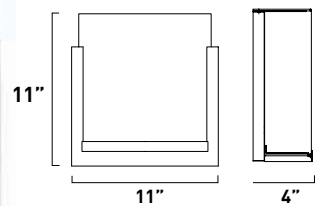

Lamping
3,2 Incandescent 2 x 60W T10
5,4,3,1 Fluorescent 2 x 13W GU24

OI	SN
E95088-105OI	E95088-105SN
E95188-105OI	E95188-105SN