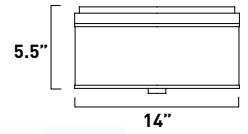

4.3.1 Fluorescent Lamping 3 x 13W GU24 OI SN
E95102-102OI E95102-102SN