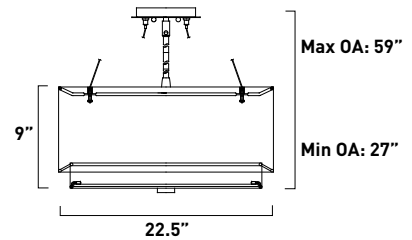

Lamping	OI	SN
3.2 Incandescent	3 x 100W MB	E95060-102OI	E95060-102SN
4.3.1 Fluorescent	4 x 26W GU24	E95160-102OI	E95160-102SN

All stem hang pendants includes:
1 x 4" Stem ESTR062303-OI, SN
2 x 6" Stem ESTR062306-OI, SN
3 x 12" Stem ESTR062312-OI, SN

1. Bulbs included
2. Bulbs not included
3. Includes tempered glass diffuser
4. Also available in special order Quad PL version