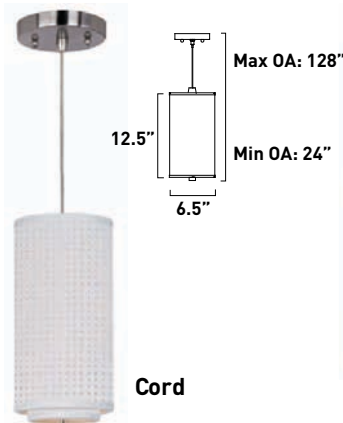

Woven White

- 3.2 Incandescent 1 x 75W MB
- 3.2 Incandescent 1 x 75W MB
- 4.3.1 Fluorescent 1 x 13W GU24
- 4.3.1 Fluorescent 1 x 26W GU24

	OI	SN
Cord	E95040-100OI	E95040-100SN
Stem	E95042-100OI	E95042-100SN
Cord	E95140-100OI	E95140-100SN
Stem	E95144-100OI	E95144-100SN

Cord

- 3.2 Incandescent 1 x 75W MB
- 3.2 Incandescent 1 x 75W MB
- 4.3.1 Fluorescent 1 x 13W GU24
- 4.3.1 Fluorescent 1 x 26W GU24

	OI	SN
Cord	E95030-100OI	E95030-100SN
Stem	E95032-100OI	E95032-100SN
Cord	E95130-100OI	E95130-100SN
Stem	E95134-100OI	E95134-100SN

- 3.2 Incandescent 1 x 60W MB
- 3.2 Incandescent 1 x 60W MB
- 4.3.1 Fluorescent 1 x 13W GU24
- 4.3.1 Fluorescent 1 x 26W GU24

	OI	SN
Cord	E95020-100OI	E95020-100SN
Stem	E95022-100OI	E95022-100SN
Cord	E95120-100OI	E95120-100SN
Stem	E95124-100OI	E95124-100SN

All stem hang pendants includes:
1 x 4" Stem ESTR062303-OI, SN
2 x 6" Stem ESTR062306-OI, SN
3 x 12" Stem ESTR062312-OI, SN

1. Bulb included
2. Bulb not included
3. Includes tempered glass diffuser
4. Also available in special order Quad PL version

Lamping SN
1 x 50W GY6.35 T4 E95052-100SN

*Includes RapidJack fitting and bulb
*Canopy not included. Compatible with the Minx RapidJack canopies found on page 72 or with other manufacturer's universal or quick jack systems.

Lamping SN
1 x 50W GY6.35 T4 E95050-100SN

*Includes RapidJack fitting and bulb
*Canopy not included. Compatible with the Minx RapidJack canopies found on page 72 or with other manufacturer's universal or quick jack systems.