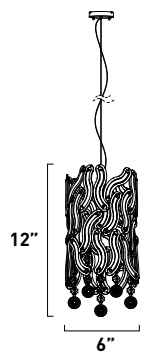

E21253-20PC*	
1-Light Pendant	
Finish: Chrome Accent: Clear	
Min OA: 18" Max OA: 134"	
1 x Max 60W G9 T4 Xenon (Incl)	
• Looped pin base • Clear • 120V • 800 Lumens