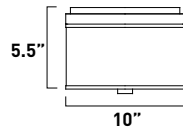

Lamping	OI	SN
3.2 Incandescent	2 x 40W MB	E95000-100OI	E95000-100SN
4.3.1 Fluorescent	2 x 13W GU24	E95100-100OI	E95100-100SN