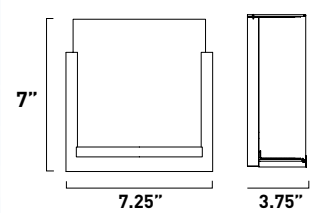

Lamping	OI	SN
5.3.1 Xenon	1 x 60W G9	E95080-100OI	E95080-100SN

1. Bulbs included
2. Bulbs not included
3. Includes tempered glass diffuser
4. Also available in special order Quad PL version
5. ADA compliant