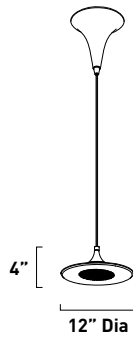

E22211-10PC*	
1-Light LED Pendant	
Finish: Chrome Glass: Clear	
Min OA: 18" Max OA: 120"	
1 x 3W LED LED (Incl) • 3500 K • 246 Lumens • 50,000 Hours • 76 CRI	

*Ships with 130" of wire