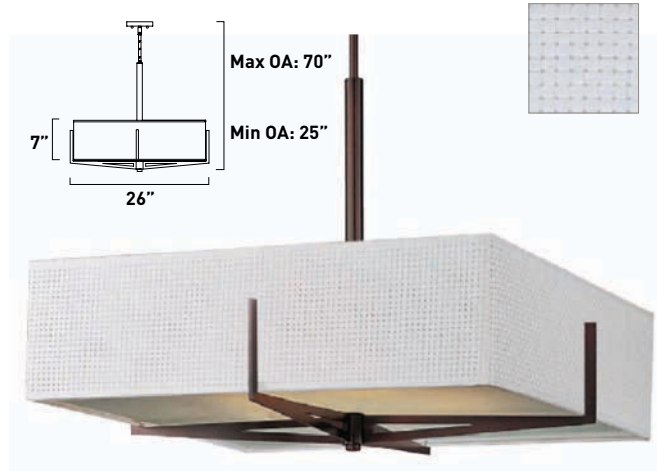

Lamping	OI	SN
3.2 Incandescent	3 x 100W MB	E95348-100OI	E95348-100SN
4.3.1 Fluorescent	4 x 26W GU24	E95448-100OI	E95448-100SN