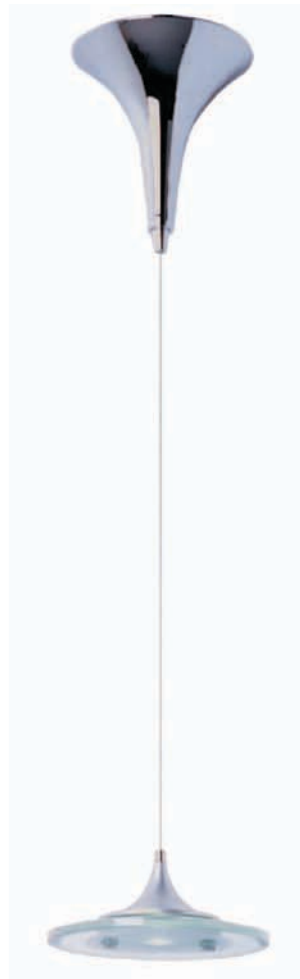

SALZBURG

With classy, understated elegance, Salzburg illuminates a room without calling attention to itself. Its sleek silhouette and mirrored chrome finish appeal to a contemporary sensibility, while its simplicity makes it at home among a vast array of décor styles. The versatile Novara pendant comes in either a single or triple LED configuration.