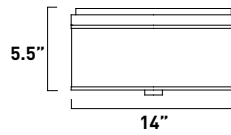

Lamping	OI	SN
3.2 Incandescent	2 x 60W MB	E95002-100OI	E95002-100SN
4.3.1 Fluorescent	3 x 13W GU24	E95102-100OI	E95102-100SN