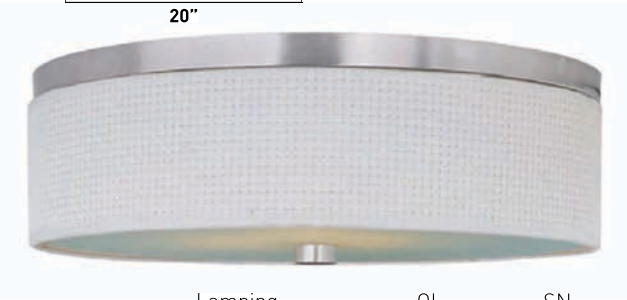

Woven White

	Lamping	OI	SN
3.2 Incandescent	3 x 60W MB	E95004-100OI	E95004-100SN
4.3.1 Fluorescent	3 x 18W GU24	E95104-100OI	E95104-100SN