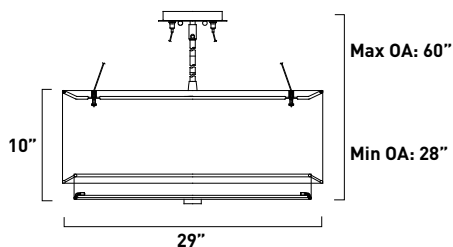

Woven White

The Elements collection offers the freedom of choice in lighting design. Start with the style selection—pendant, mini pendant, or wall sconce—then choose the right shape, square or circular, for the space. Wrap the lamp in one of four fabrics that will make just the right statement: Grass Cloth, White Weave, White Pleat, or Crimson. Finally, choose the perfect light source for the task. Whether fluorescent, xenon, or incandescent, this collection brings together all the right elements.

	Lamping	OI	SN
^{3,2} Incandescent	3 x 100W MB	E95065-100OI	E95065-100SN
^{4,3,1} Fluorescent	4 x 26W GU24	E95165-100OI	E95165-100SN