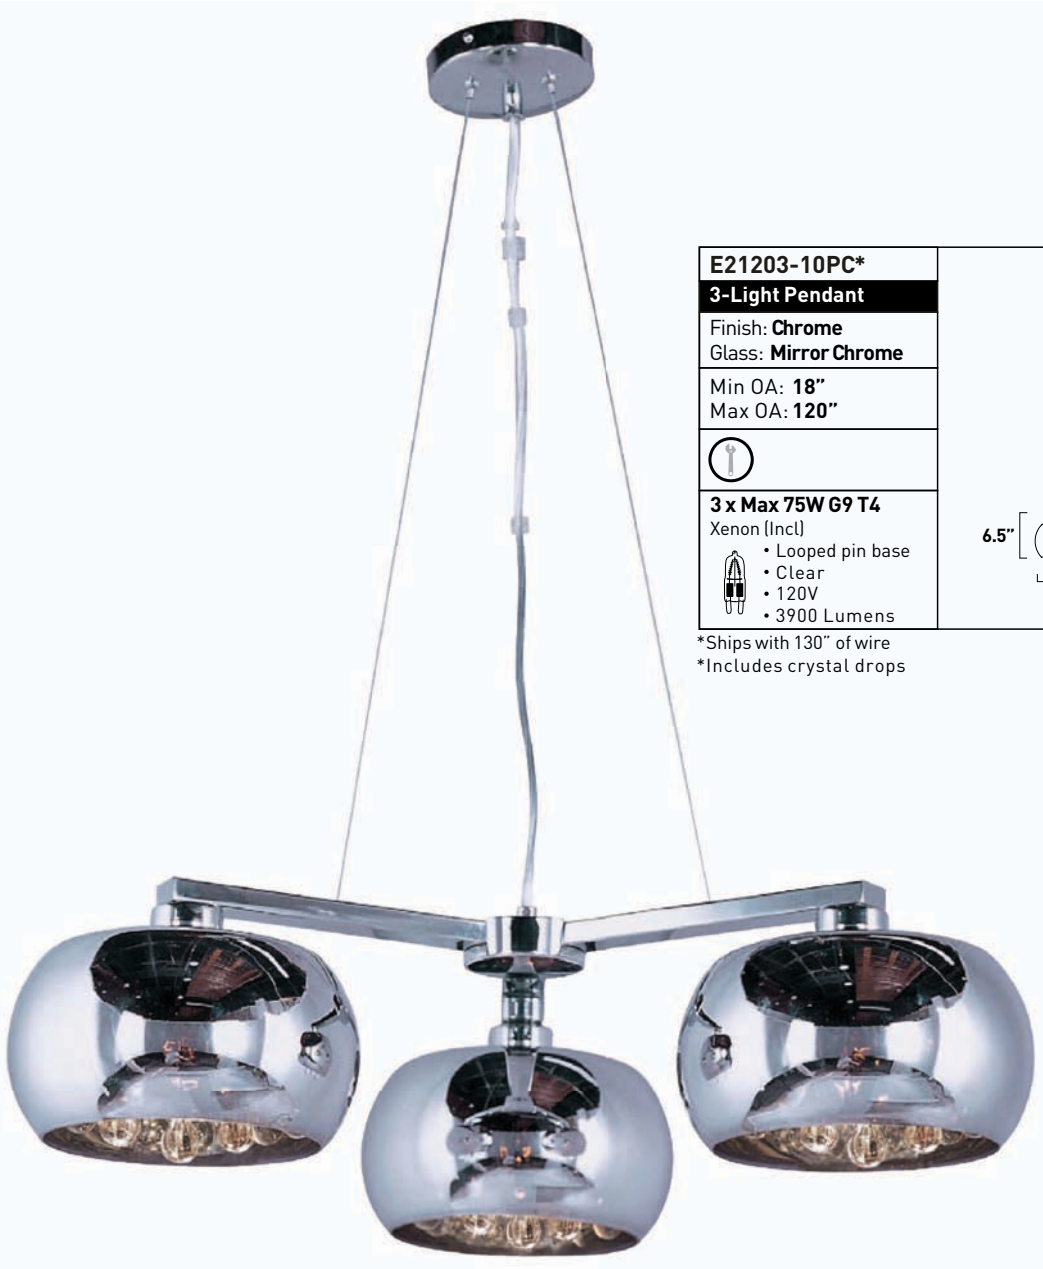

E21201-10PC*	
6-Light Flush Mount	
Finish: Chrome Glass: Mirror Chrome	
6 x Max 40W G9 T4 Xenon (Incl)	
• Looped pin base • Clear • 120V • 3000 Lumens	

*Includes crystal drops

E21203-10PC*	
3-Light Pendant	
Finish: Chrome Glass: Mirror Chrome	
Min OA: 18" Max OA: 120"	
3 x Max 75W G9 T4 Xenon (Incl)	
• Looped pin base • Clear • 120V • 3900 Lumens	

*Ships with 130" of wire
*Includes crystal drops