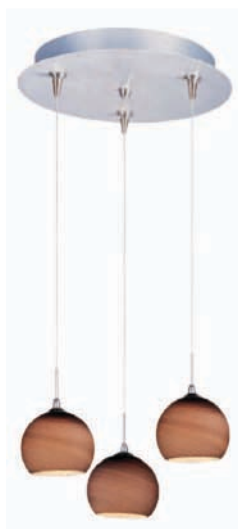

EC95003-SN*	
3-Light Canopy	
Finish: Satin Nickel	

*Built in 150w Electronic Transformer