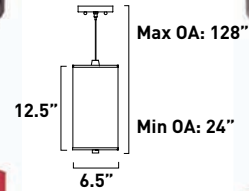

Crimson

- 3.2 Incandescent 1 x 75W MB
- 3.2 Incandescent 1 x 75W MB
- 4.3.1 Fluorescent 1 x 13W GU24
- 4.3.1 Fluorescent 1 x 26W GU24

	OI	SN
Cord	E95040-105OI	E95040-105SN
Stem	E95042-105OI	E95042-105SN
Cord	E95140-105OI	E95140-105SN
Stem	E95144-105OI	E95144-105SN

- 3.2 Incandescent 1 x 75W MB
- 3.2 Incandescent 1 x 75W MB
- 4.3.1 Fluorescent 1 x 13W GU24
- 4.3.1 Fluorescent 1 x 26W GU24

	OI	SN
Cord	E95030-105OI	E95030-105SN
Stem	E95032-105OI	E95032-105SN
Cord	E95130-105OI	E95130-105SN
Stem	E95134-105OI	E95134-105SN

Stem

- 3.2 Incandescent 1 x 60W MB
- 3.2 Incandescent 1 x 60W MB
- 4.3.1 Fluorescent 1 x 13W GU24
- 4.3.1 Fluorescent 1 x 26W GU24

	OI	SN
Cord	E95020-105OI	E95020-105SN
Stem	E95022-105OI	E95022-105SN
Cord	E95120-105OI	E95120-105SN
Stem	E95124-105OI	E95124-105SN

1. Bulb included
2. Bulb not included
3. Includes tempered glass diffuser
4. Also available in special order Quad PL version

All stem hang pendants includes:
1 x 4" Stem ESTR062303-OI, SN
2 x 6" Stem ESTR062306-OI, SN
3 x 12" Stem ESTR062312-OI, SN