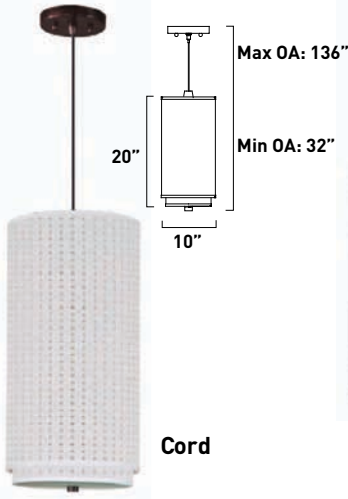

Woven White

Cord