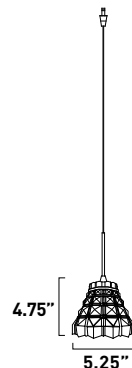

EP96001-20SN*
1-Light RapidJack Pendant

Finish: **Satin Nickel**
Glass: **Mirror Chrome**

Min OA: **13.5"**
Max OA: **83.5"**

1 x Max 50W GY6.35 T4
Xenon (Incl)

- Hallow Bi-Pin
- Clear
- 12V
- 750 Lumens

*Ships with 130" of wire
*Includes RapidJack fitting