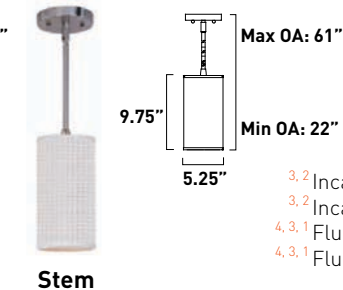

Stem

- 3.2 Incandescent 1 x 60W MB
- 3.2 Incandescent 1 x 60W MB
- 4.3.1 Fluorescent 1 x 13W GU24
- 4.3.1 Fluorescent 1 x 26W GU24

	OI	SN
Cord	E95020-100OI	E95020-100SN
Stem	E95022-100OI	E95022-100SN
Cord	E95120-100OI	E95120-100SN
Stem	E95124-100OI	E95124-100SN

All stem hang pendants includes:
1 x 4" Stem ESTR062303-OI, SN
2 x 6" Stem ESTR062306-OI, SN
3 x 12" Stem ESTR062312-OI, SN

1. Bulb included
2. Bulb not included
3. Includes tempered glass diffuser
4. Also available in special order Quad PL version