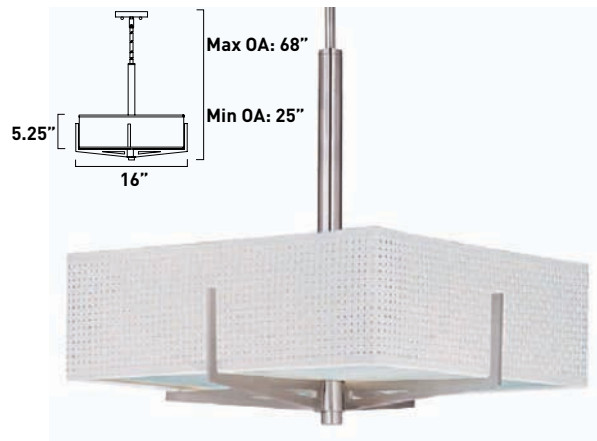

Lamping	OI	SN
3.2 Incandescent	3 x 60W MB	E95345-100OI	E95345-100SN
4.3.1 Fluorescent	3 x 18W GU24	E95445-100OI	E95445-100SN