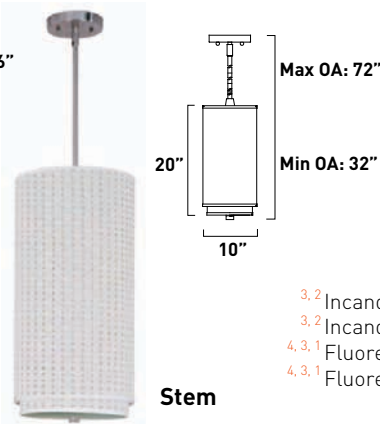

Stem

- 3.2 Incandescent 1 x 75W MB
- 3.2 Incandescent 1 x 75W MB
- 4.3.1 Fluorescent 1 x 13W GU24
- 4.3.1 Fluorescent 1 x 26W GU24

	OI	SN
Cord	E95040-100OI	E95040-100SN
Stem	E95042-100OI	E95042-100SN
Cord	E95140-100OI	E95140-100SN
Stem	E95144-100OI	E95144-100SN