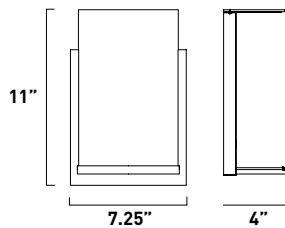

5.4.3.1 Fluorescent Lamping 1 x 18W GU24 OI SN
E95184-102OI E95184-102SN