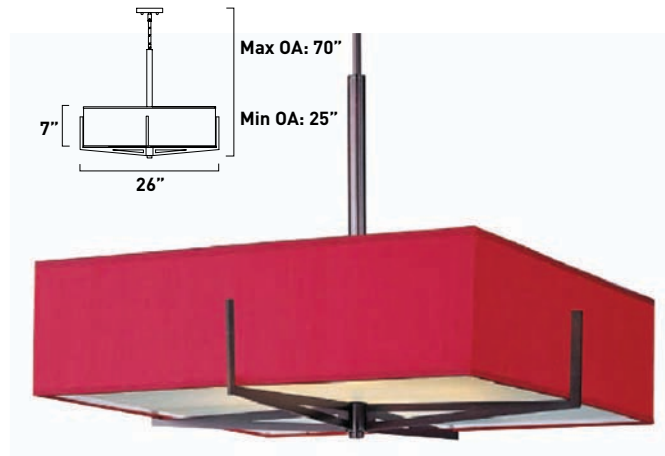

Lamping	OI	SN
3.2 Incandescent	3 x 100W MB	E95348-105OI	E95348-105SN
4.3.1 Fluorescent	4 x 26W GU24	E95448-105OI	E95448-105SN