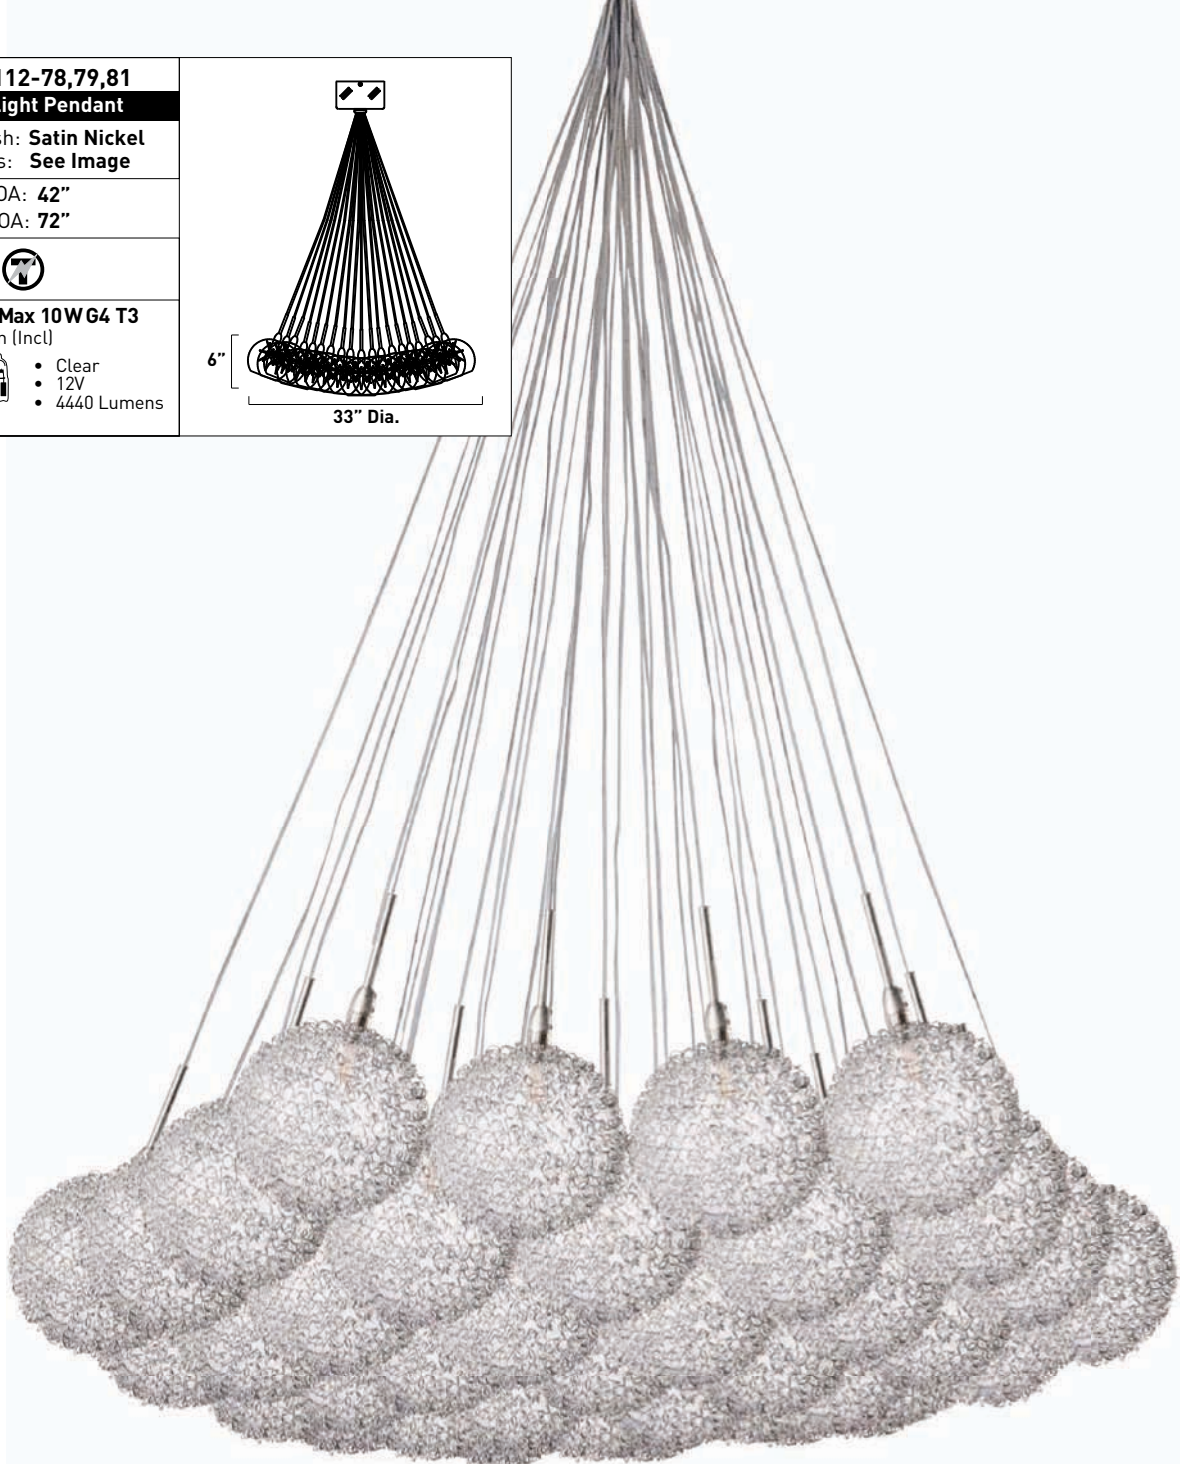

E20112-78,79,81	
37 -Light Pendant	
Finish: Satin Nickel Glass: See Image	
Min OA: 42" MaxOA: 72"	
37 x Max 10W G4 T3 Xenon (Incl)	
• Clear • 12V • 4440 Lumens	

6"

33" Dia.

78 Mesh