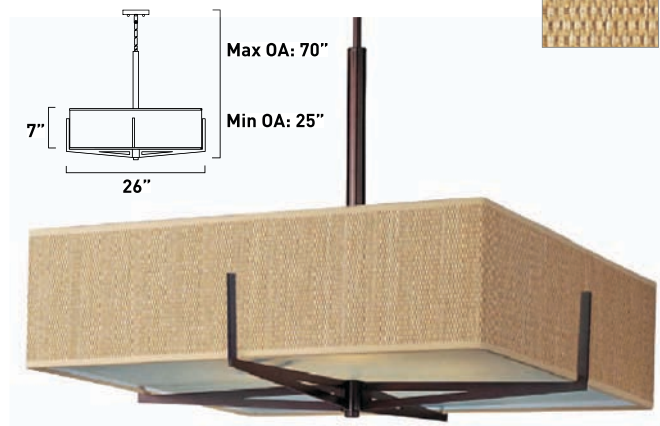

Lamping	OI	SN
3.2 Incandescent	3 x 100W MB	E95348-101OI	E95348-101SN
4.3.1 Fluorescent	4 x 26W GU24	E95448-101OI	E95448-101SN