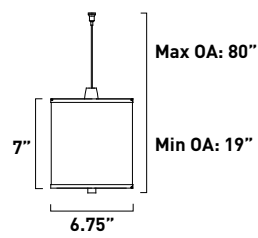

1-Light RapidJack Pendant*
Lamping SN
1 x 50W GY6.35 T4 [E95052-102SN]

*Includes RapidJack fitting and bulb
*Canopy not included. Compatible with the Minx RapidJack canopies found on page 72 or with other manufacturer's universal or quick jack systems.