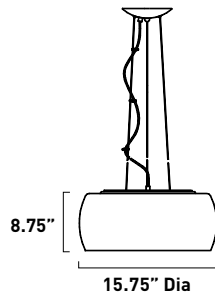

Biology meets technology in the Sense life source. Chrome mirrored glass envelops a sphere of Xenon and seems to emanate the heart and soul of the space it inhabits. The clean, simple orb hovers closely or falls gracefully from the ceiling on its gently swirling lifeline.

E21205-10PC*	
5-Light Pendant	
Finish: Chrome Glass: Mirror Chrome	
Min OA: 18" Max OA: 120"	
5 x Max 40W G9 T4 Xenon (Incl)	
• Looped pin base • Clear • 120V • 2500 Lumens	

*Ships with 130" of wire
*Includes crystal drops