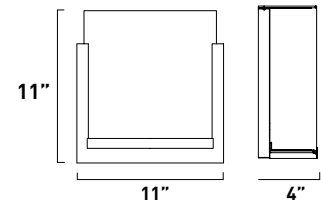

5.3.2 5.4.3.1	Incandescent Fluorescent	Lamping 2 x 60W T10 2 x 13W GU24	OI	SN
			E95088-101OI	E95088-101SN
			E95188-101OI	E95188-101SN