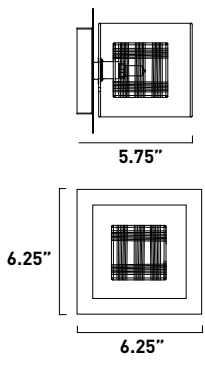

E22830-18PC	
1-Light Wall Mount	
Finish: Chrome Glass: Clear	
HCO: 2"	
1 x Max 40W G9 Xenon (Incl) • Looped pin base • Clear • 120V • 500 Lumens