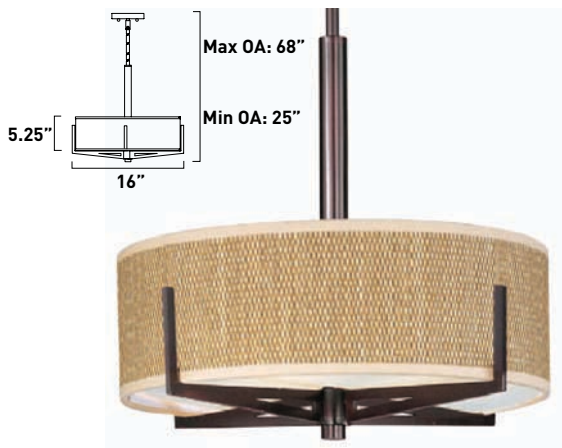

Lamping	OI	SN
3.2 Incandescent	3 x 60W MB	E95305-101OI	E95305-101SN
4.3.1 Fluorescent	3 x 18W GU24	E95405-101OI	E95405-101SN