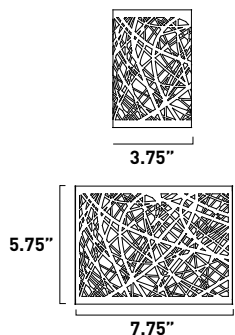

E21302-10PC*	
1-Light Wall Mount	
Finish: Chrome Shade: Steel Web	
HCO: 2.75"	
1 x Max 40W G9 T4 Xenon (Incl) • Hallow Bi-Pin • Clear • 120V • 500 Lumens	

*Ventilated steel shade
*Includes crystal accents