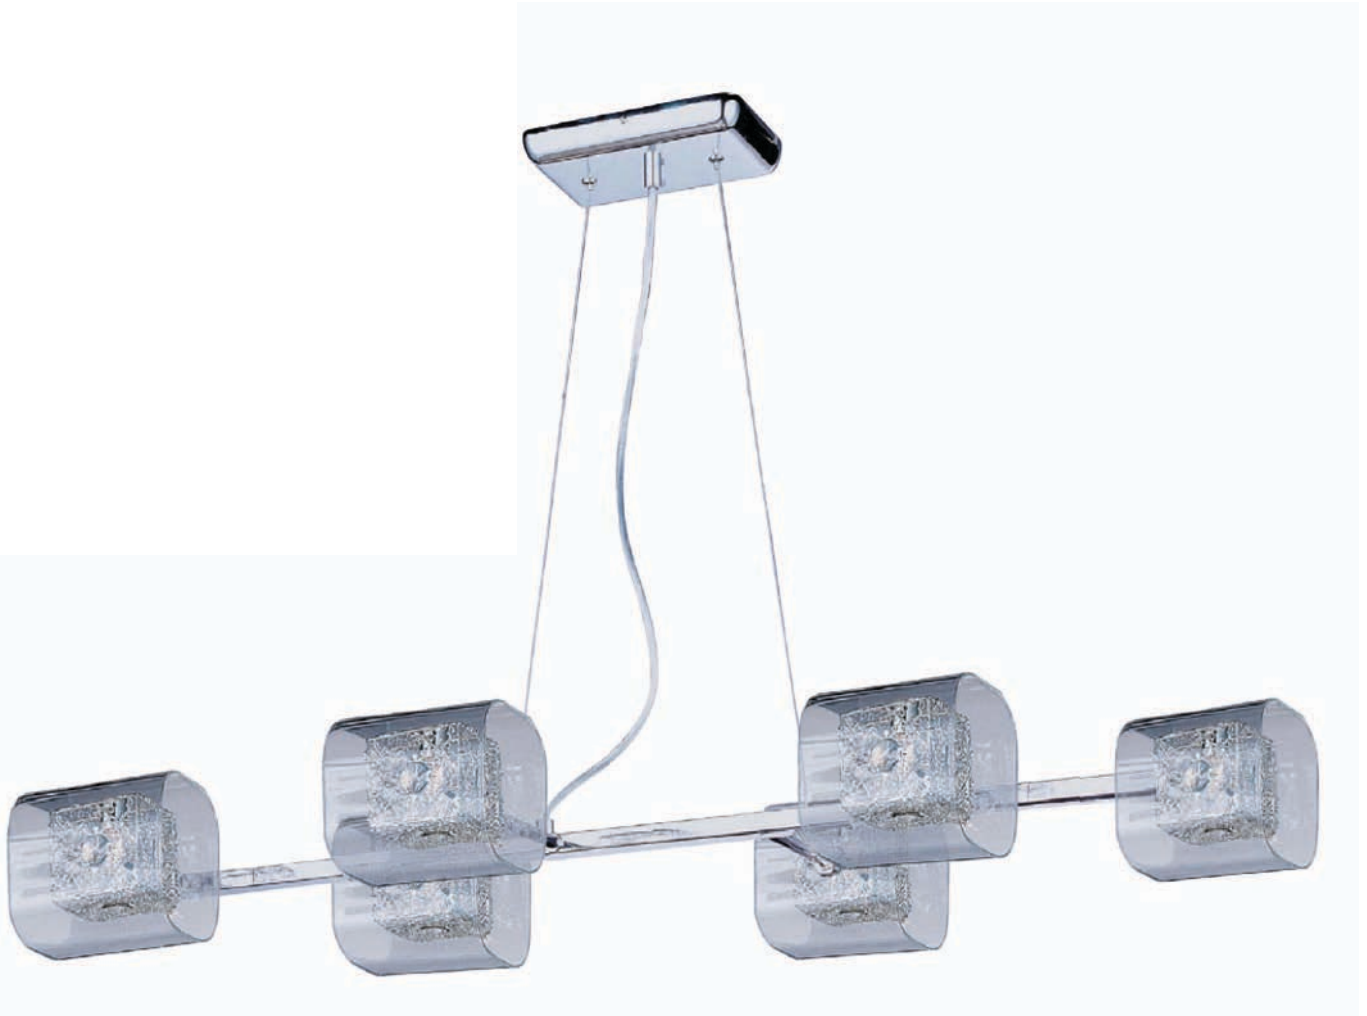

The Gem Collection's clear, square-glass cubes float on a Polished Chrome metal frame. Suspended inside the cubes, woven metal cubes sparkle with a crystal gem embedded on the side. The xenon lamps beam crystal clear light to bring the gem to life.

E22837-18PC*	
6-Light Pendant	
Finish: Chrome Glass: Clear	
Min OA: 18" Max OA: 120"	
6 x Max 40W G9 Xenon (Incl)	
• Looped pin base • Clear • 120V • 3000 Lumens	

* Ships with 130" of wire