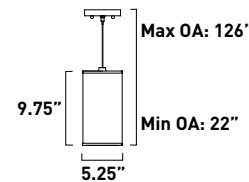

	OI	SN
Cord	E95020-105OI	E95020-105SN
Stem	E95022-105OI	E95022-105SN
Cord	E95120-105OI	E95120-105SN
Stem	E95124-105OI	E95124-105SN

Stem

Cord

1. Bulb included
 2. Bulb not included
 3. Includes tempered glass diffuser
 4. Also available in special order Quad PL version