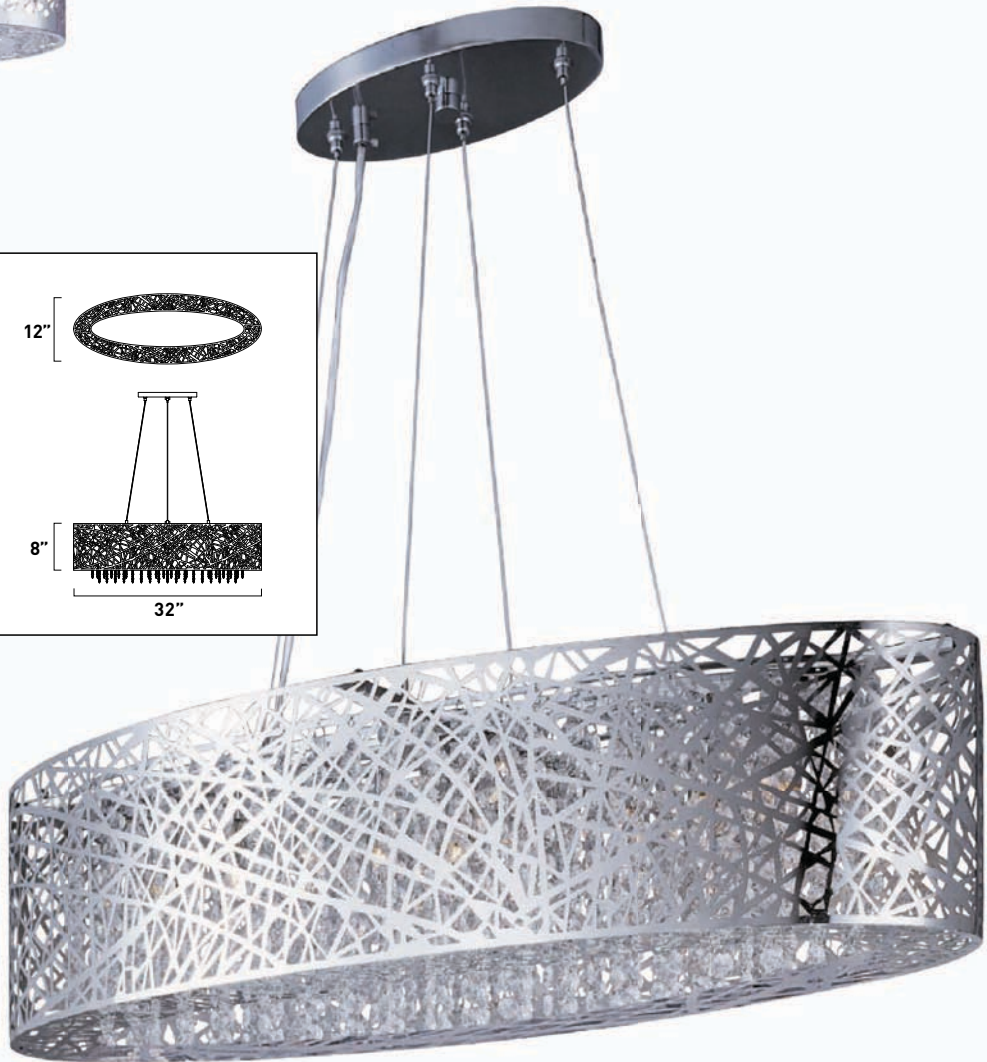

E21306-10PC*	
1-Light Pendant	
Finish: Chrome Shade: Steel Web	
Max OA: 120"	
1 x Max 75W G9 T4 Xenon (Incl) • Looped pin base • Clear • 120V • 1300 Lumens	

*Ventilated steel shade
*Includes crystal accents
*Ships with 130" of wire

E21310-10PC*	
7-Light Pendant	
Finish: Chrome Shade: Steel Web	
Max OA: 120"	
7 x Max 40W G9 T4 Xenon (Incl) • Looped pin base • Clear • 120V • 3500 Lumens	

*Ventilated steel shade
*Includes crystal accents
*Ships with 120" of wire