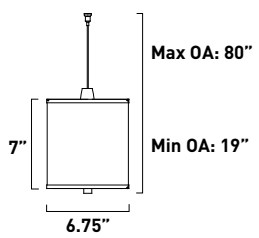

1-Light RapidJack Pendant*

Lamping SN
1 x 50W GY6.35 T4 E95052-105SN

*Includes RapidJack hardware and bulb
*Canopy not included. Compatible with the Minx RapidJack canopies found on page 72 or with other manufacturer's universal or quick jack systems.