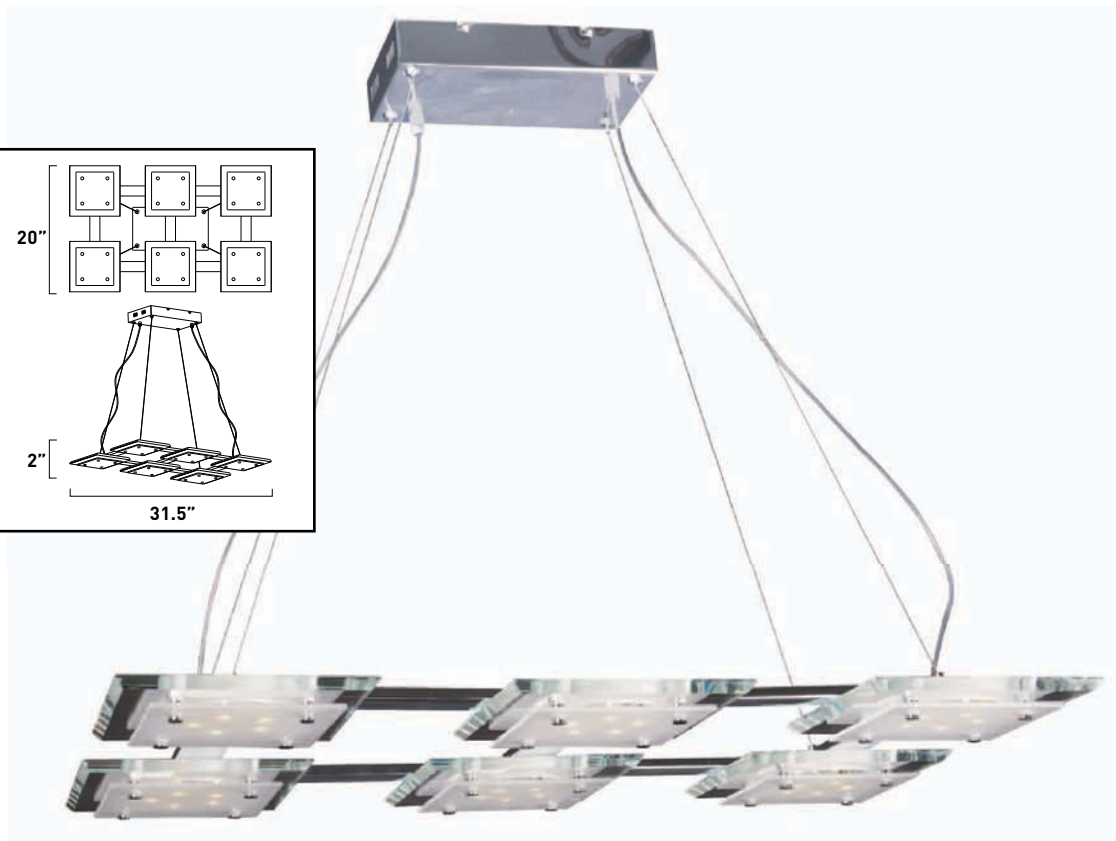

E20920-10	SQUARE 8" 2.5"
6-Light LED Wall Mount	
Finish: Chrome Glass: Clear/Frost	
HCO: 4"	
6 x 1W LED LED(Incl) • 3500 K • 50,000 Hours • 524 Lumens • 72 CRI	

E20926-10PC*	20" 31.5" 2"
30-Light LED Pendant	
Finish: Chrome Glass: Clear/Frost	
Min OA: 33.5" Max OA: 154.5"	
30 x 1W LED LED(Incl) • 3500 K • 50,000 Hours • 2,670 Lumens • 72 CRI	

*Ships with 144" of wire