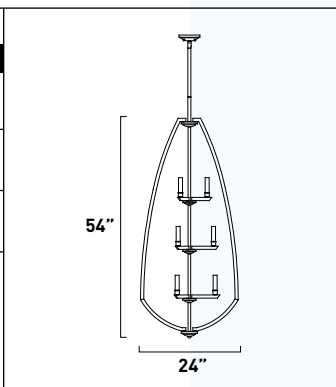

E22808-0901, PC*	
9-Light Pendant	
Finish: See Image	
Glass: Frost	
Min OA: 62"	
Max OA: 98"	
9 x Max 40W G9	
Xenon (Incl)	
• Looped pin base • Frost • 120V • 4500 Lumens