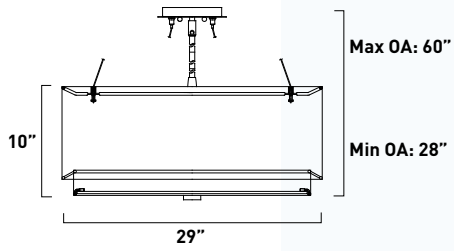

White Pleat

	Lamping	OI	SN
3.2 Incandescent	3 x 100W MB	E95065-102OI	E95065-102SN
4.3.1 Fluorescent	4 x 26W GU24	E95165-102OI	E95165-102SN