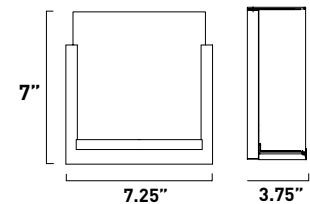

5.3.2 5.4.3.1	Incandescent Fluorescent	Lamping 1 x 60W T10 1 x 18W GU24	OI	SN
			E95084-101OI	E95084-101SN
			E95184-101OI	E95184-101SN

5.3.1	Xenon	Lamping 1 x 60W G9	OI	SN
			E95080-101OI	E95080-101SN

1. Bulbs included
2. Bulbs not included
3. Includes tempered glass diffuser
4. Also available in special order Quad PL version
5. ADA compliant