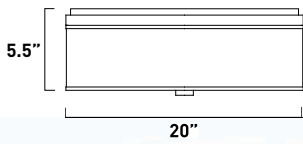

Woven White

	Lamping	OI	SN
3.2 Incandescent	3 x 60W MB	E95004-100OI	E95004-100SN
4.3.1 Fluorescent	3 x 18W GU24	E95104-100OI	E95104-100SN