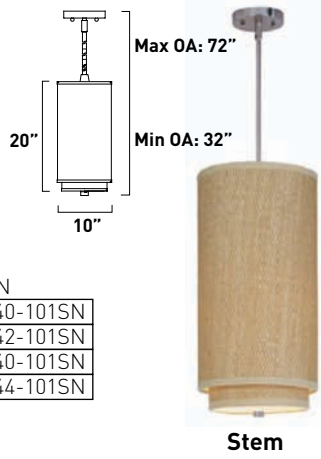

Stem

Grass Cloth