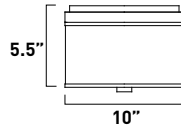

4.3.1 Fluorescent Lamping 2 x 13W GU24 OI SN
E95100-102OI E95100-102SN