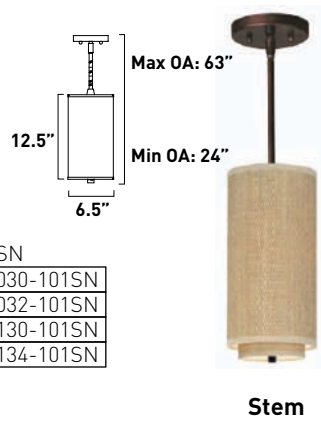

Stem

- 3,2 Incandescent 1 x 75W MB
- 3,2 Incandescent 1 x 75W MB
- 4,3,1 Fluorescent 1 x 13W GU24
- 4,3,1 Fluorescent 1 x 26W GU24

	OI	SN
Cord	E95040-101OI	E95040-101SN
Stem	E95042-101OI	E95042-101SN
Cord	E95140-101OI	E95140-101SN
Stem	E95144-101OI	E95144-101SN