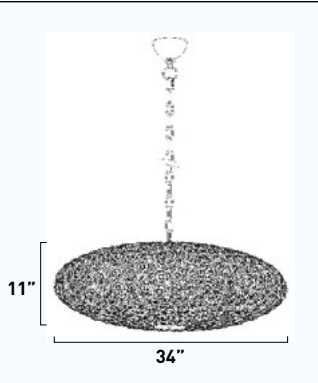

E24013-20PC*
12-Light Pendant
Finish: Chrome Accent: Clear
Min OA: 18" Max OA: 132"
12 x Max 60W G9 T4 Xenon (Incl)
• Looped pin base   • Clear   • 120V   • 9600 Lumens