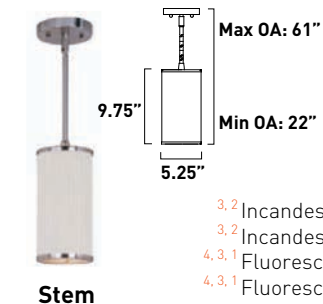

1. Lamping
2. 3,2 Incandescent 1 x 60W MB
   - 3,2 Incandescent 1 x 60W MB
   - 4,3,1 Fluorescent 1 x 13W GU24
   - 4,3,1 Fluorescent 1 x 26W GU24

	OI	SN
Cord	E95020-102OI	E95020-102SN
Stem	E95022-102OI	E95022-102SN
Cord	E95120-102OI	E95120-102SN
Stem	E95124-102OI	E95124-102SN

1. Bulb included
2. Bulb not included
3. Includes tempered glass diffuser
4. Also available in special order Quad PL version

All stem hang pendants includes:
1 x 4" Stem ESTR062303-OI, SN
2 x 6" Stem ESTR062306-OI, SN
3 x 12" Stem ESTR062312-OI, SN