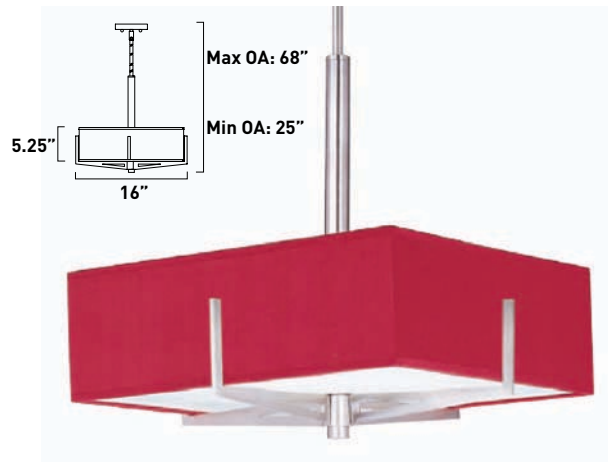

Lamping	OI	SN
3.2 Incandescent	3 x 60W MB	E95345-105OI	E95345-105SN
4.3.1 Fluorescent	3 x 18W GU24	E95445-105OI	E95445-105SN