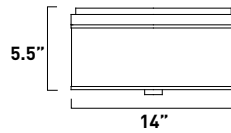

Grass Cloth

3.2 4.3.1	Incandescent Fluorescent	Lamping 3 x 60W MB 3 x 18W GU24	OI	SN
			E95004-101OI	E95004-101SN
			E95104-101OI	E95104-101SN

3.2 4.3.1	Incandescent Fluorescent	Lamping 2 x 60W MB 3 x 13W GU24	OI	SN
			E95002-101OI	E95002-101SN
			E95102-101OI	E95102-101SN