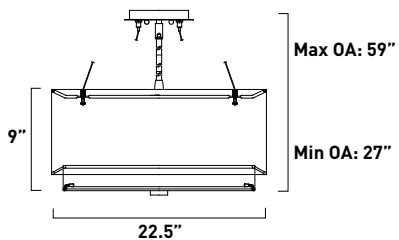

Lamping
3,2 Incandescent 3 x 100W MB
4,3,1 Fluorescent 4 x 26W GU24

	OI	SN
	E95060-101OI	E95060-101SN
	E95160-101OI	E95160-101SN

All stem hang pendants includes:
1 x 4" Stem ESTR062303-OI, SN
2 x 6" Stem ESTR062306-OI, SN
3 x 12" Stem ESTR062312-OI, SN

1. Bulbs included
2. Bulbs not included
3. Includes tempered glass diffuser
4. Also available in special order Quad PL version