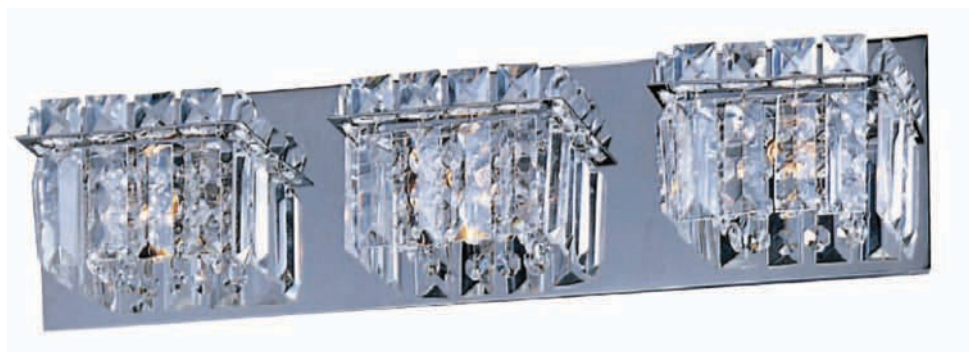

E23253-20PC 3-Light Wall Mount	
Finish: Chrome Accent: Clear	
HCO: 2.5"	
3 x Max 50W G9 Xenon (Incl)	
• Looped pin base • Clear • 120V • 2250 Lumens