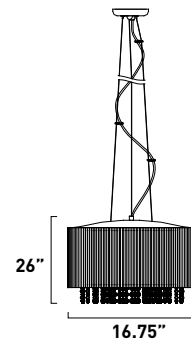

E23135-10PC*	
7-Light Pendant	
Finish: Chrome Shade: Aluminum	
Min OA: 30" Max OA: 130"	
7 x Max 40W G9 Xenon (Incl)	
• Looped pin base • Clear • 120V • 3500 Lumens