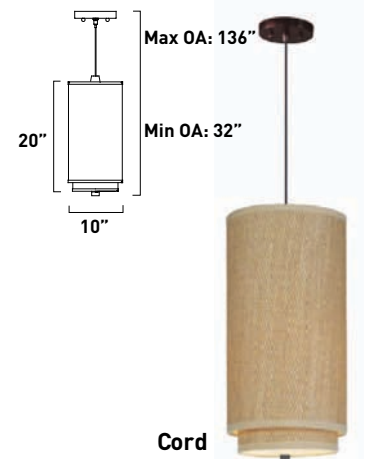

Cord

Grass Cloth