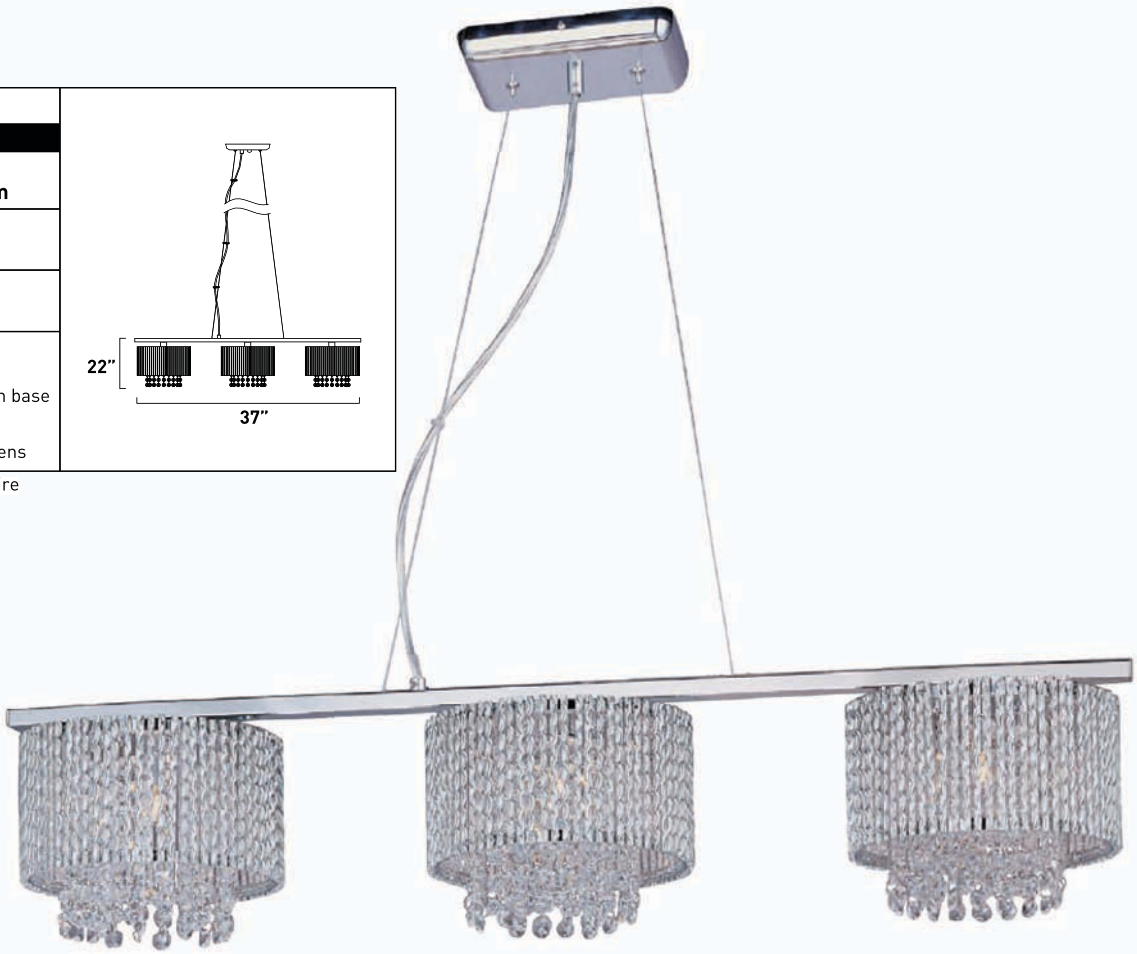

* Ships with 130" of wire