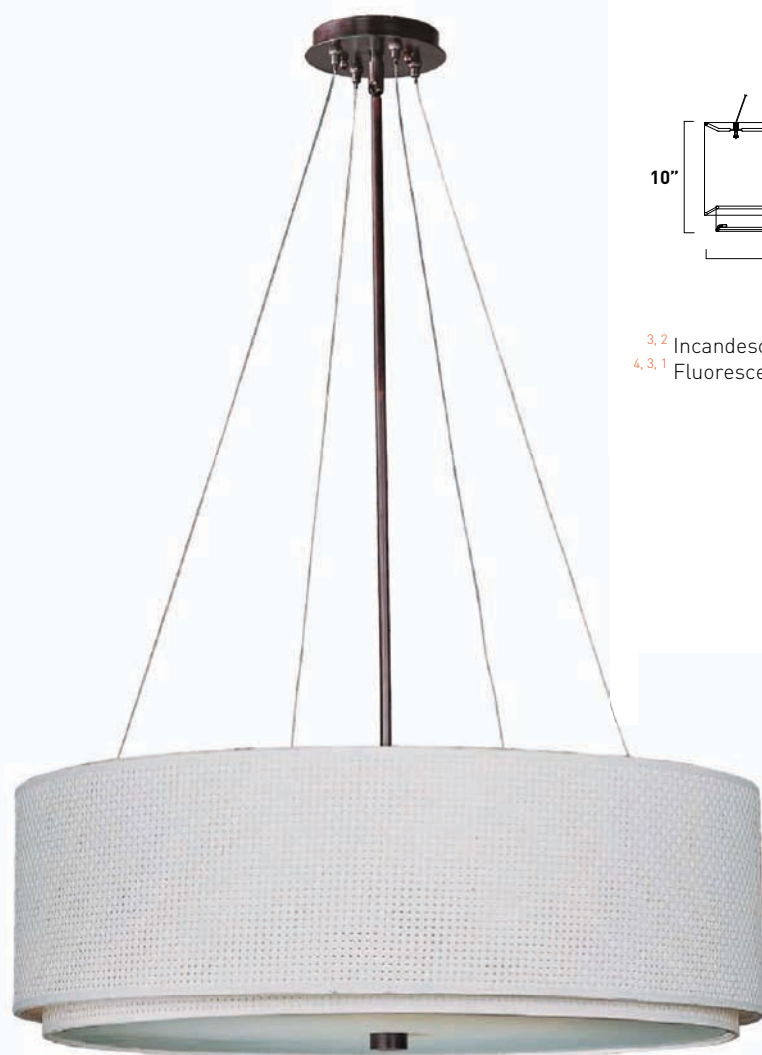

Woven White

The Elements collection offers the freedom of choice in lighting design. Start with the style selection—pendant, mini pendant, or wall sconce—then choose the right shape, square or circular, for the space. Wrap the lamp in one of four fabrics that will make just the right statement: Grass Cloth, White Weave, White Pleat, or Crimson. Finally, choose the perfect light source for the task. Whether fluorescent, xenon, or incandescent, this collection brings together all the right elements.

	Lamping	OI	SN
^{3,2} Incandescent	3 x 100W MB	E95065-100OI	E95065-100SN
^{4,3,1} Fluorescent	4 x 26W GU24	E95165-100OI	E95165-100SN