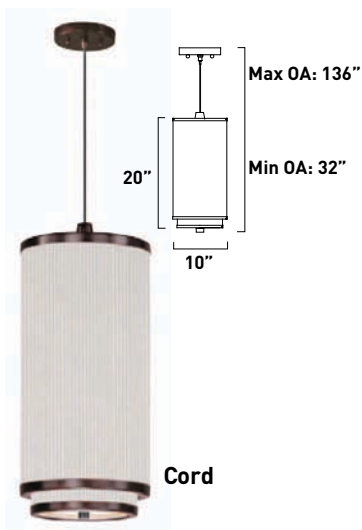

White Pleat

1. Lamping
2. 3,2 Incandescent 1 x 75W MB
   - 3,2 Incandescent 1 x 75W MB
   - 4,3,1 Fluorescent 1 x 13W GU24
   - 4,3,1 Fluorescent 1 x 26W GU24

	OI	SN
Cord	E95040-102OI	E95040-102SN
Stem	E95042-102OI	E95042-102SN
Cord	E95140-102OI	E95140-102SN
Stem	E95144-102OI	E95144-102SN