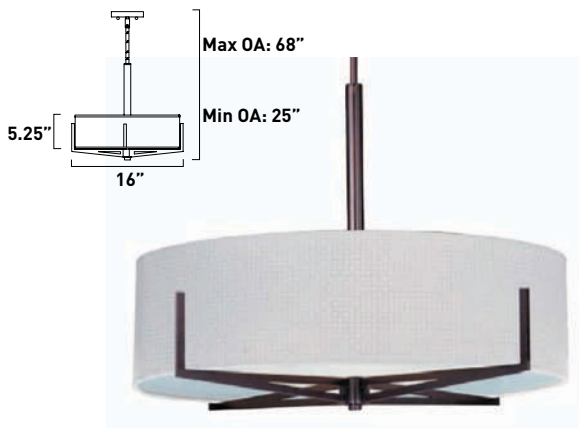

Lamping	OI	SN
3.2 Incandescent	3 x 60W MB	E95305-100OI	E95305-100SN
4.3.1 Fluorescent	3 x 18W GU24	E95405-100OI	E95405-100SN